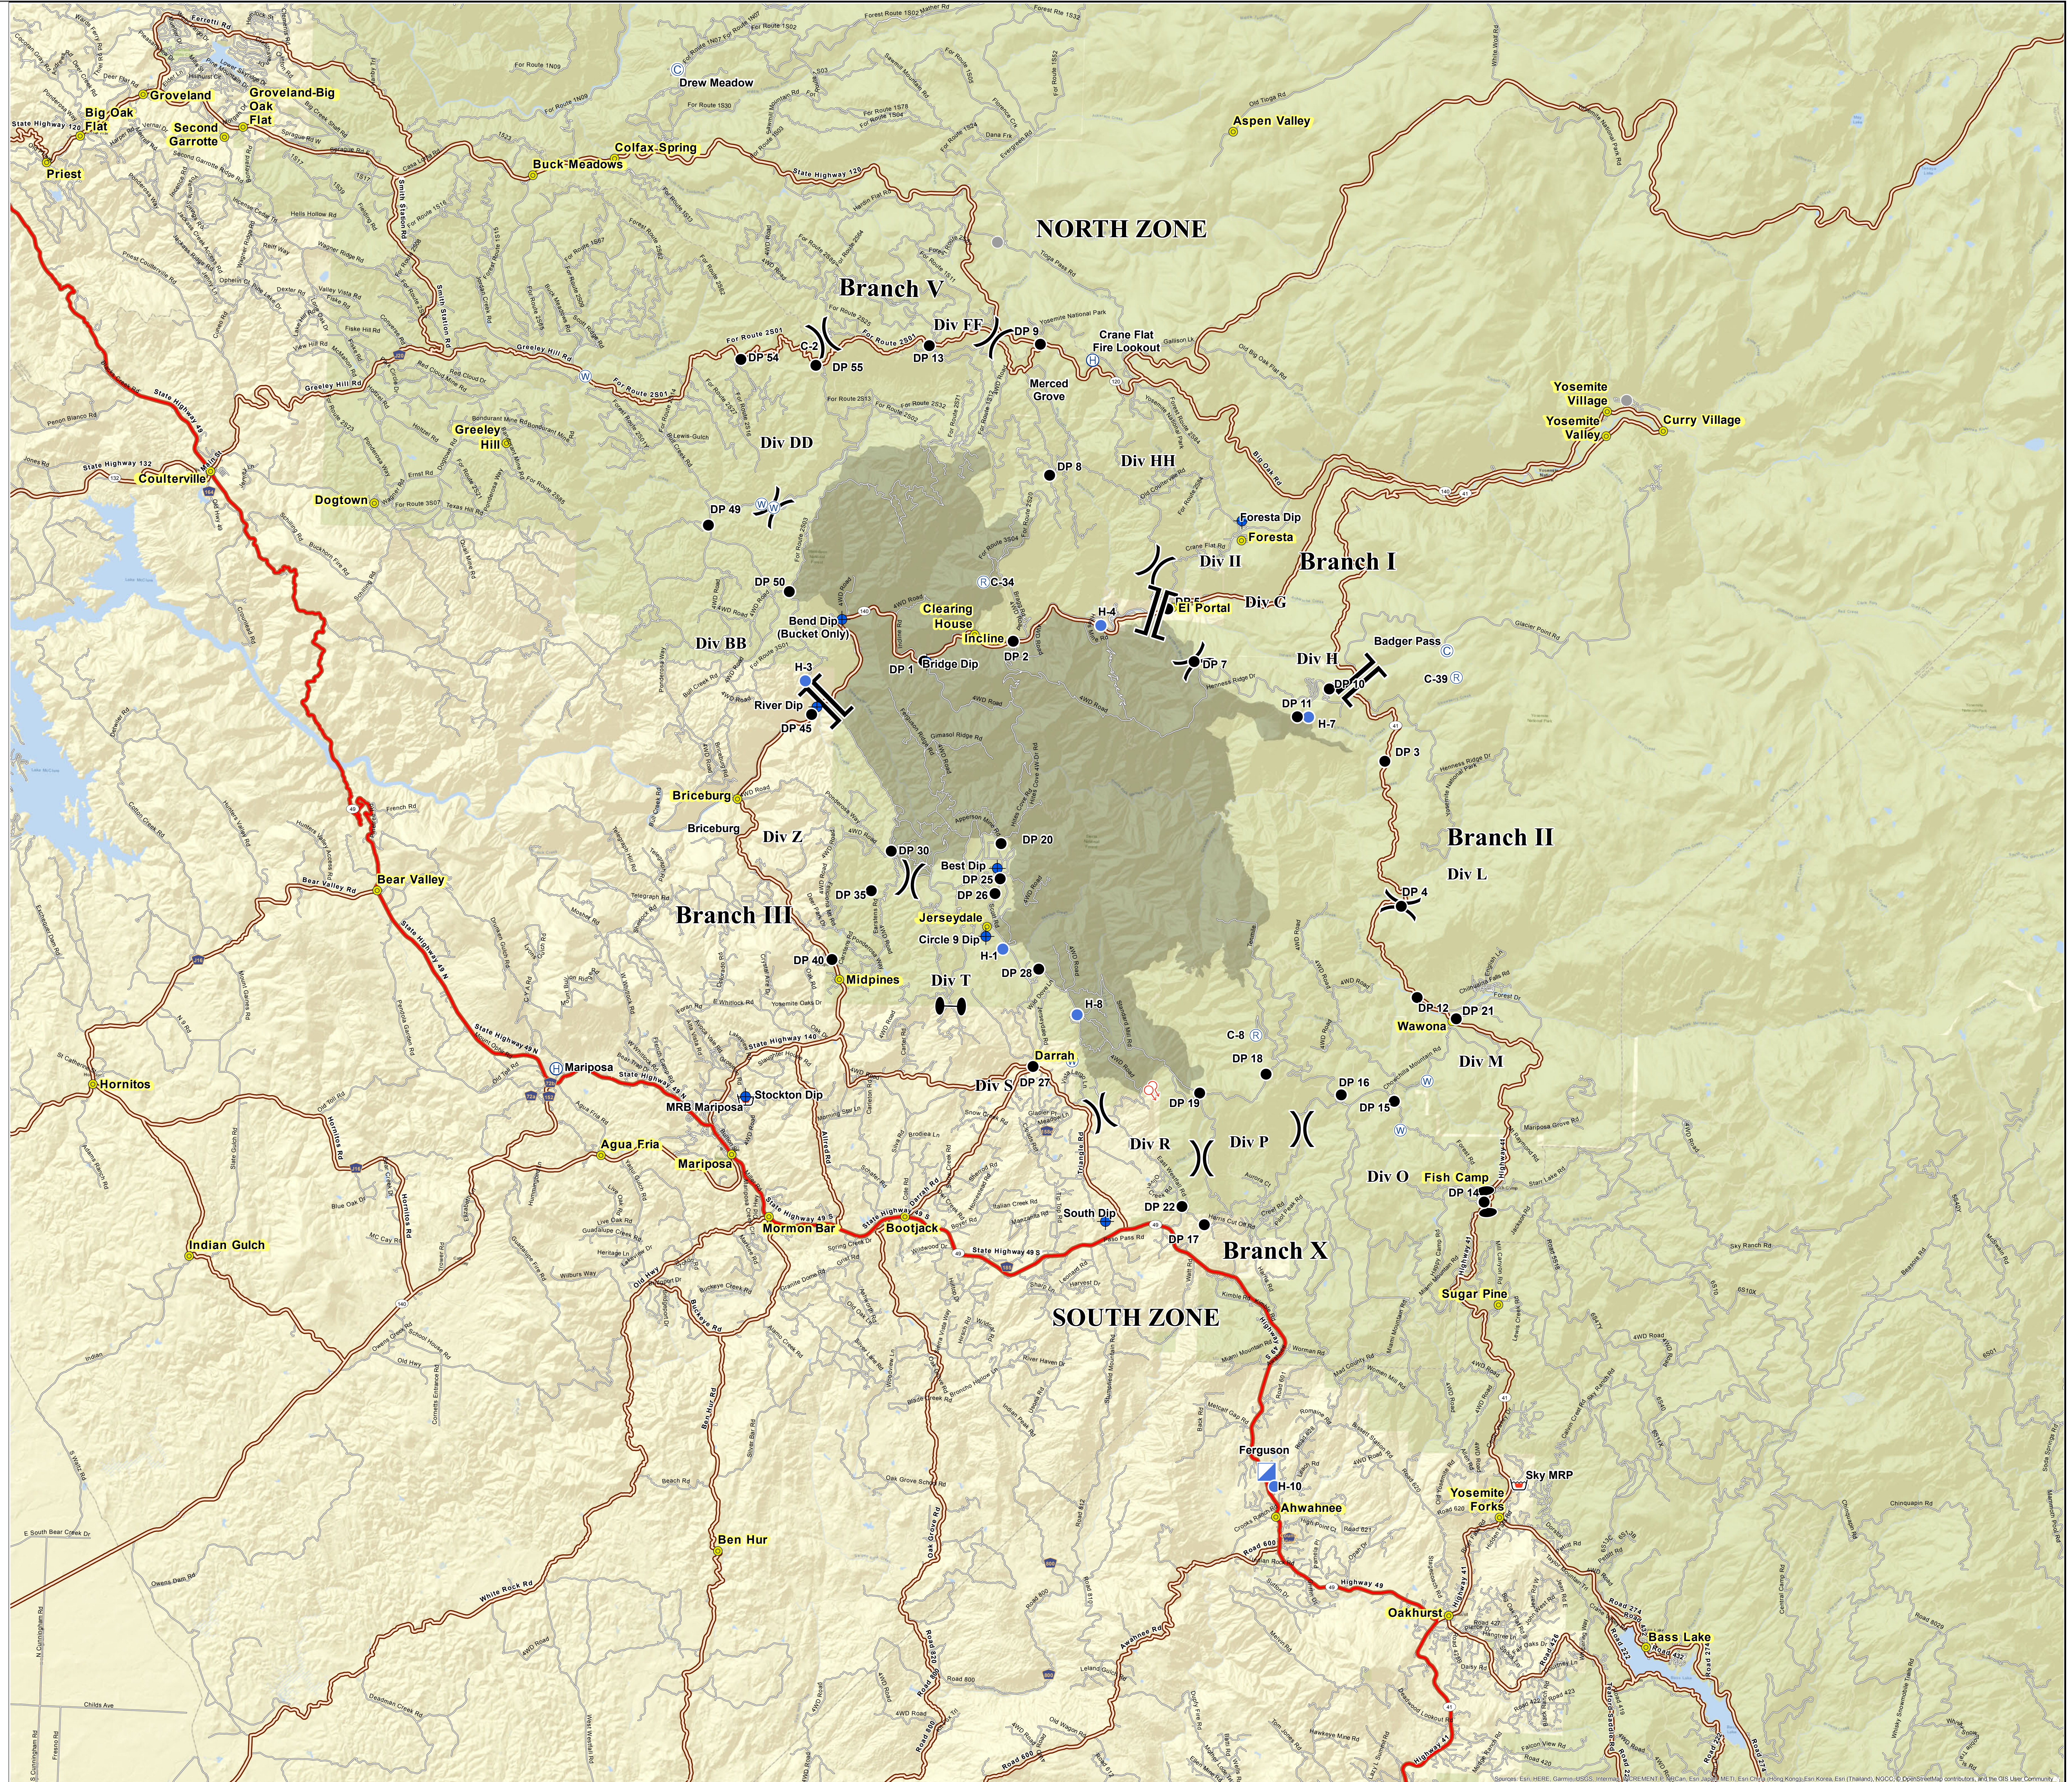

Transportation Ferguson

CA-SNF-000745

07/29/2018

- Camp
- Dip Site
- Drop Point
- Helibase
- Helipoint
- Incident Command Post
- Repeater
- Retardant/Mud Pit
- Spot Fire
- Water Source
- Other
- Zone Break
- Division Break
- Branch Break
- Population less than 300,000

Source: Esri, HERE, DeLorme, Intermap, Incorporeo, GEBCO, Swisstopo, Mapbox, OpenStreetMap contributors, and the GIS User Community