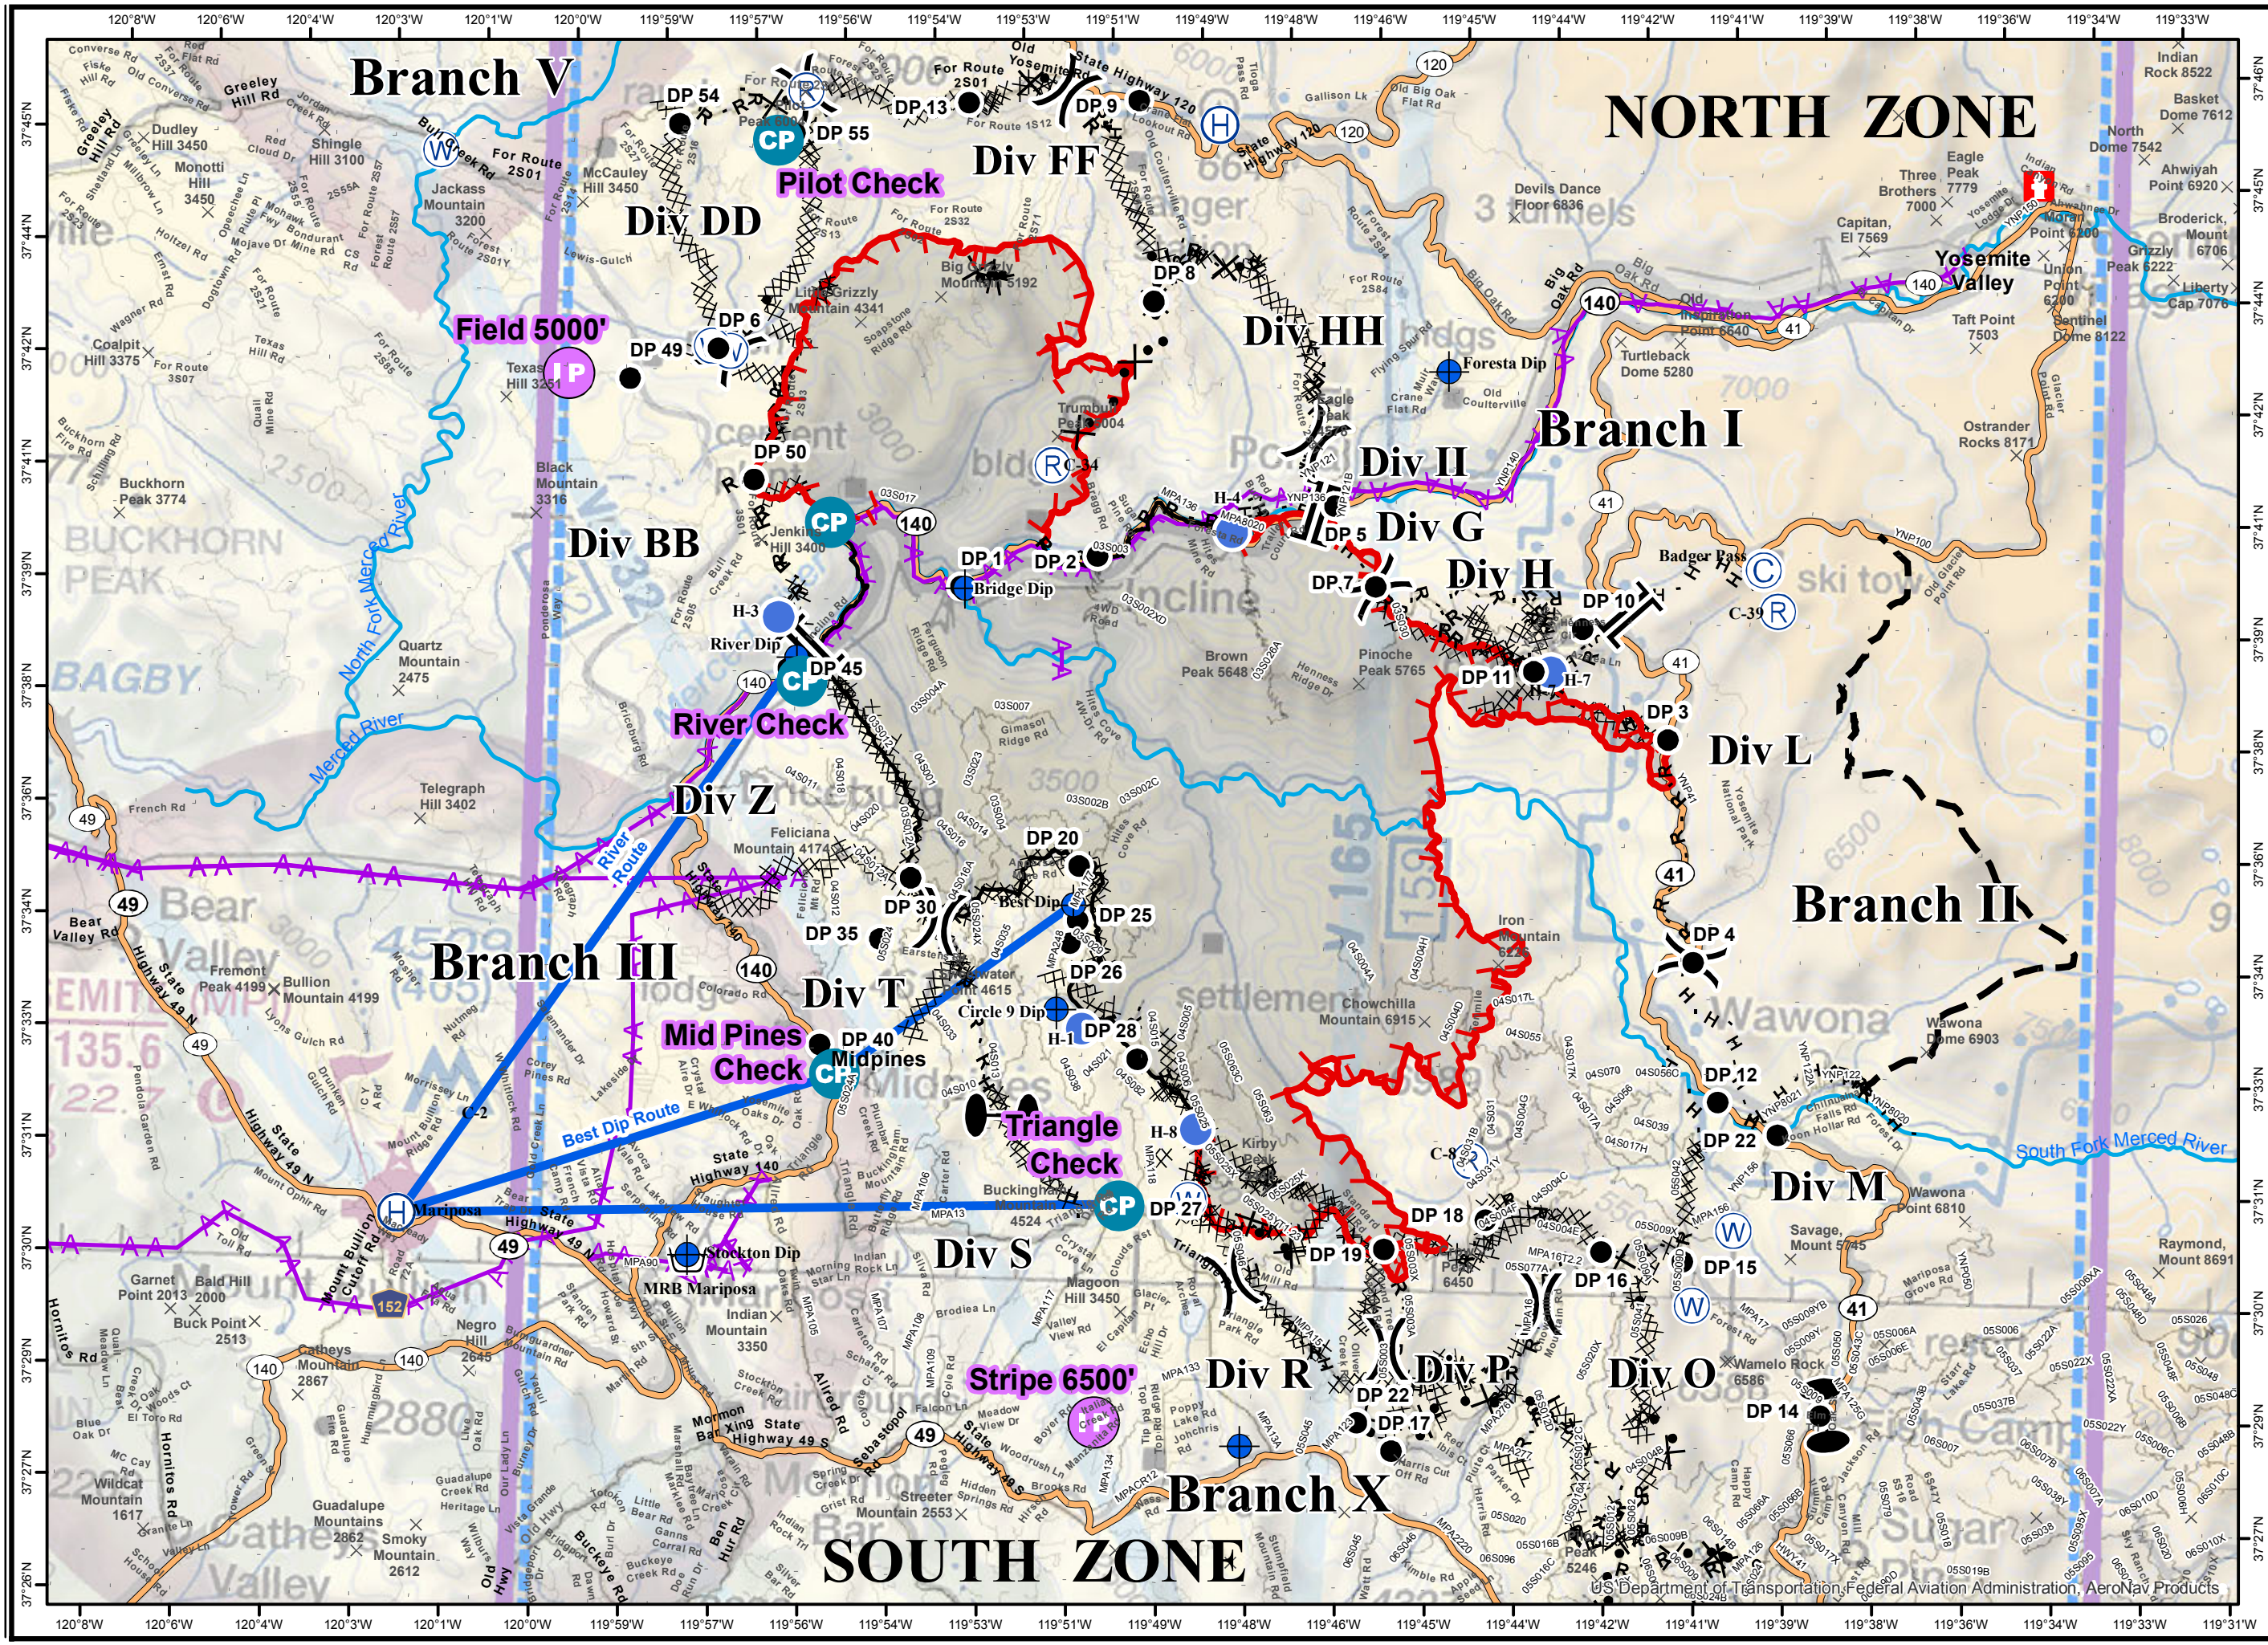

**Air Operations**  
 Ferguson  
 CA-SNF-000745  
 07/30/2018  
 0600

- Check Pt.
- Initiation Pt.
- Summit
- Camp
- Dip Site
- Drop Point
- Helibase
- Helispot
- Repeater
- Retardant/Mud Pit
- Water Source
- Fire Hydrant
- Division Break
- Branch Break
- Zone Break
- Uncontrolled Fire Edge
- Completed Line
- Completed Dozer Line
- Completed Hand Line
- Road as Completed Line
- Proposed Dozer Line
- Planned Fire Line
- Flight Route
- Aviation Obstacle
- TFR