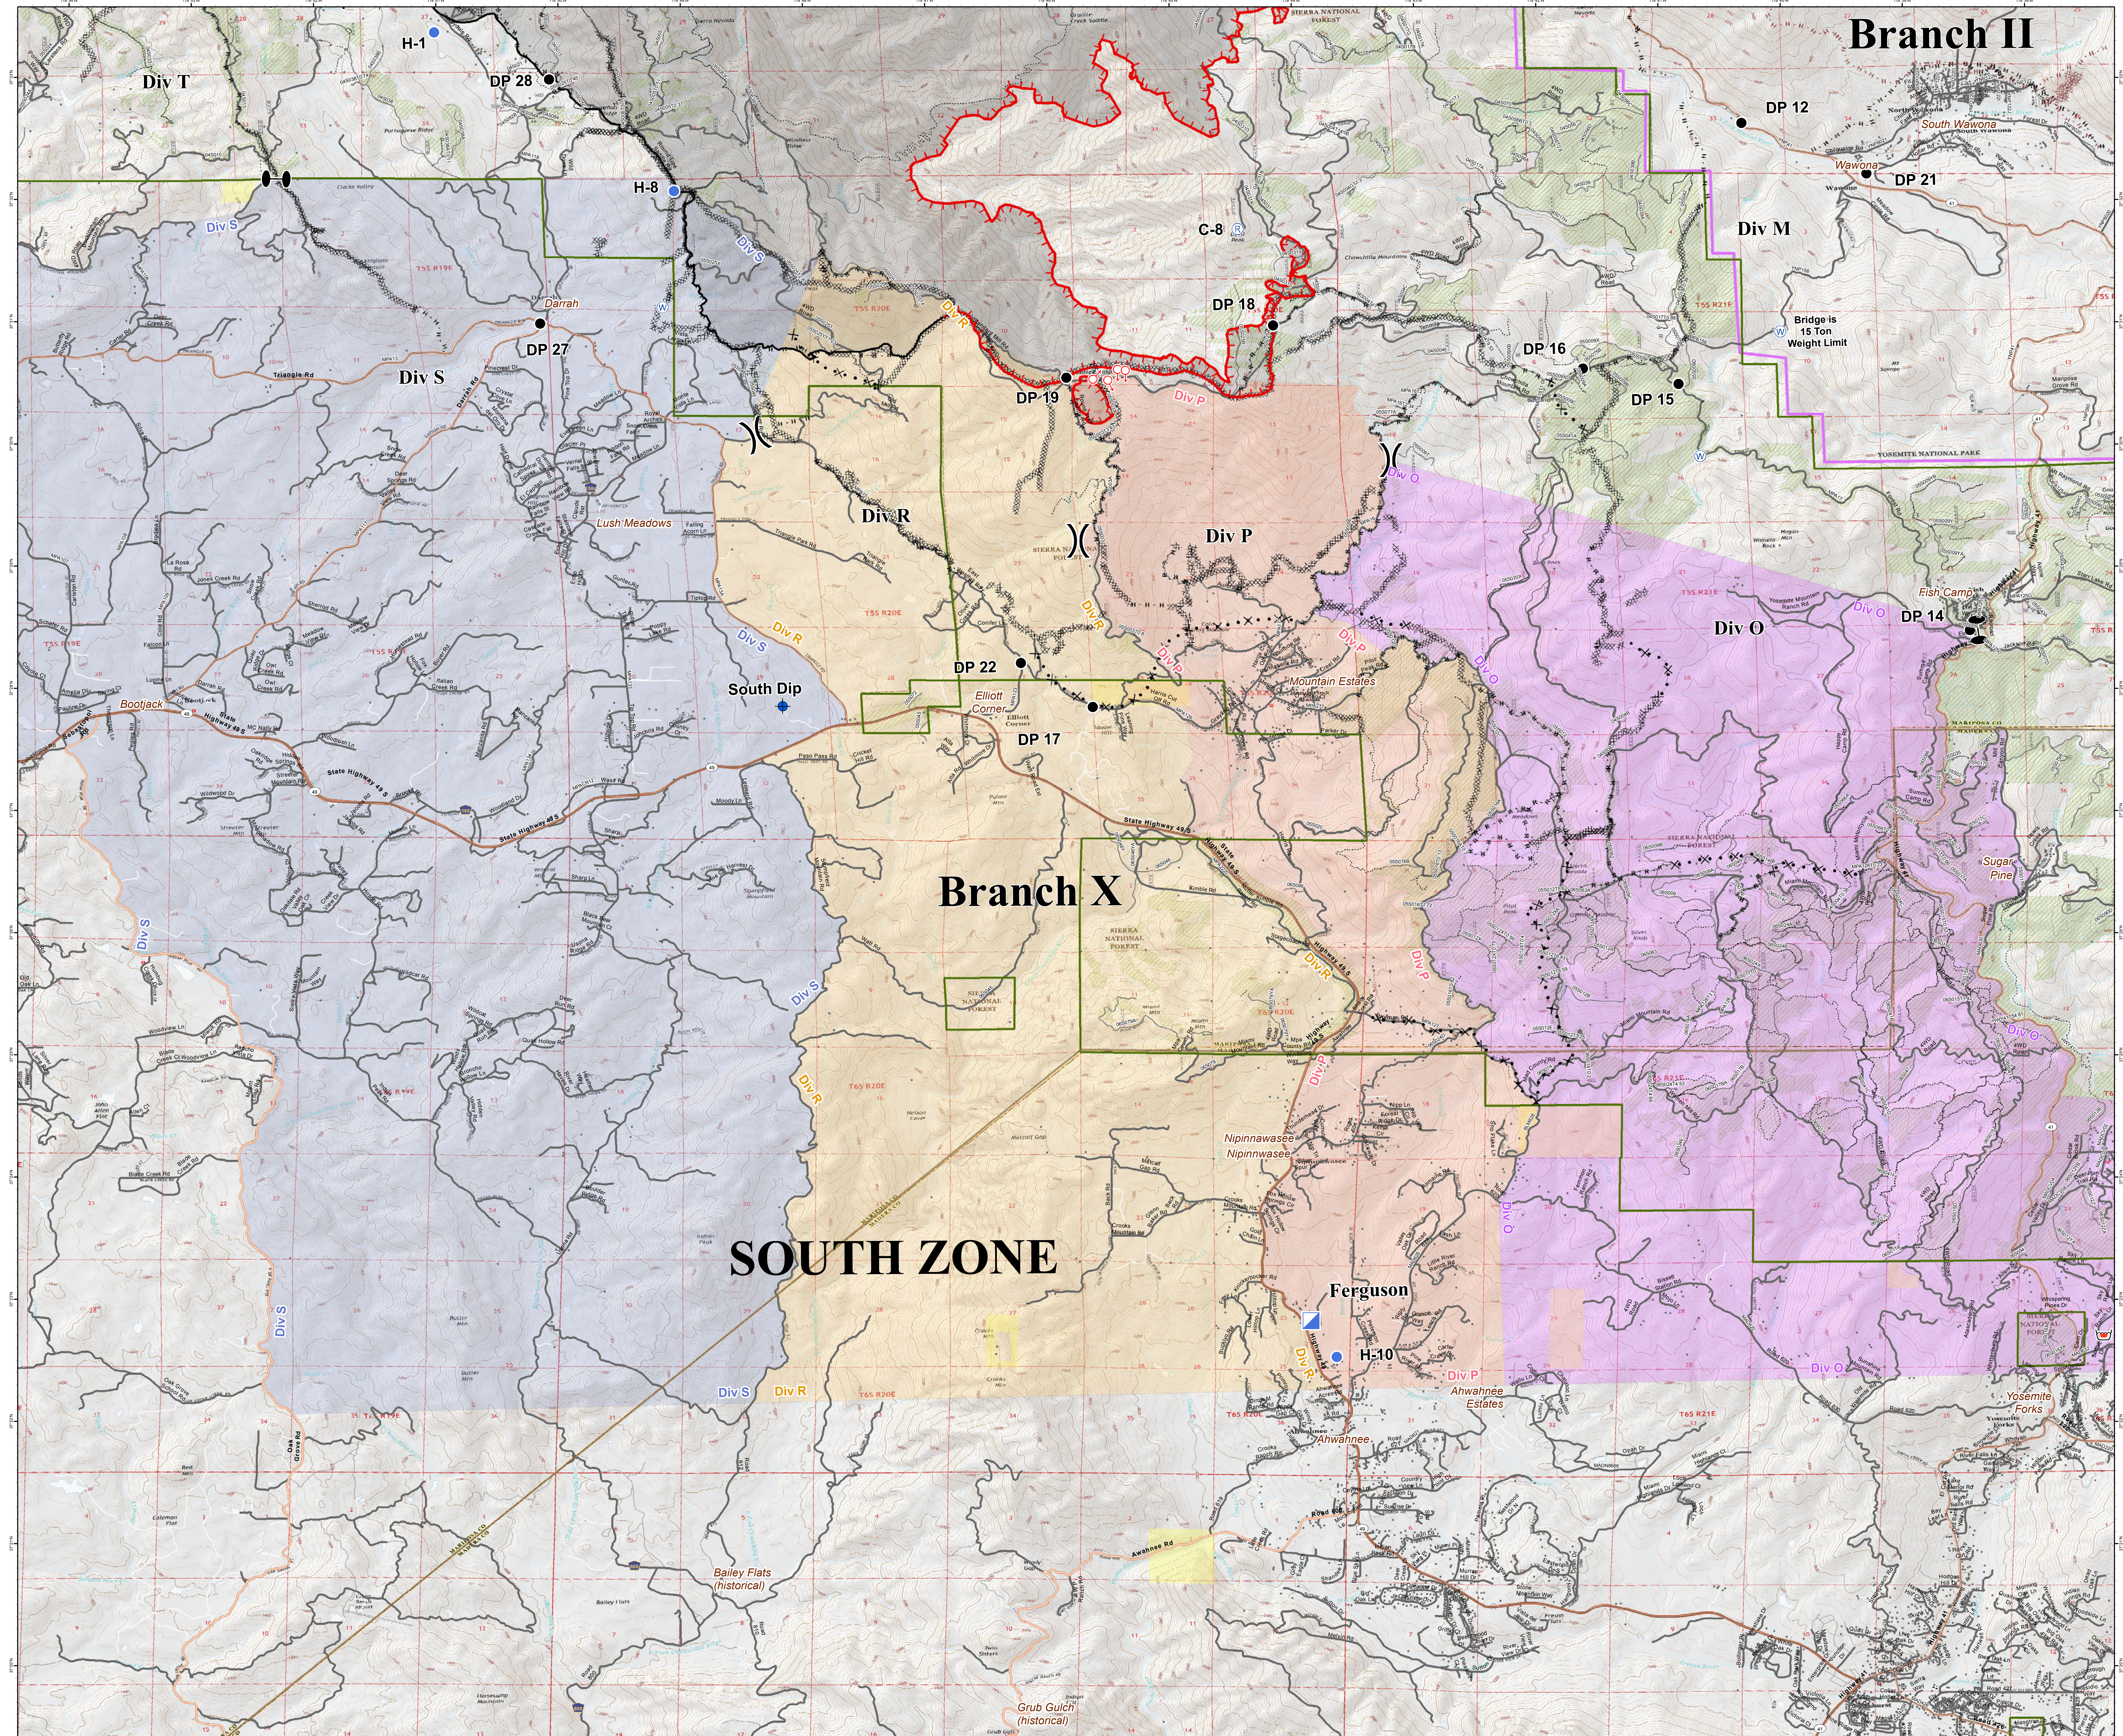

OPS Branch X
Ferguson
CA-SNF-000745
07/31/2018
1800

- Dip Site
- Drip Point
- Hotspot
- Incident Command Post
- Repeater
- Retardant/Mulch PI
- Spot Fire
- Water Source
- Zone Break
- Division Break
- Mine Hazard
- Historic Dozer Line
- Historic Hand Line
- Uncontrolled Fire Edge
- Completed Line
- Completed Dozer Line
- Completed Hand Line
- Road as Completed Line
- Proposed Dozer Line
- Trail
- Forest Boundary
- Historic Fuel Treatment
- BLM Land
- National Parks Boundary