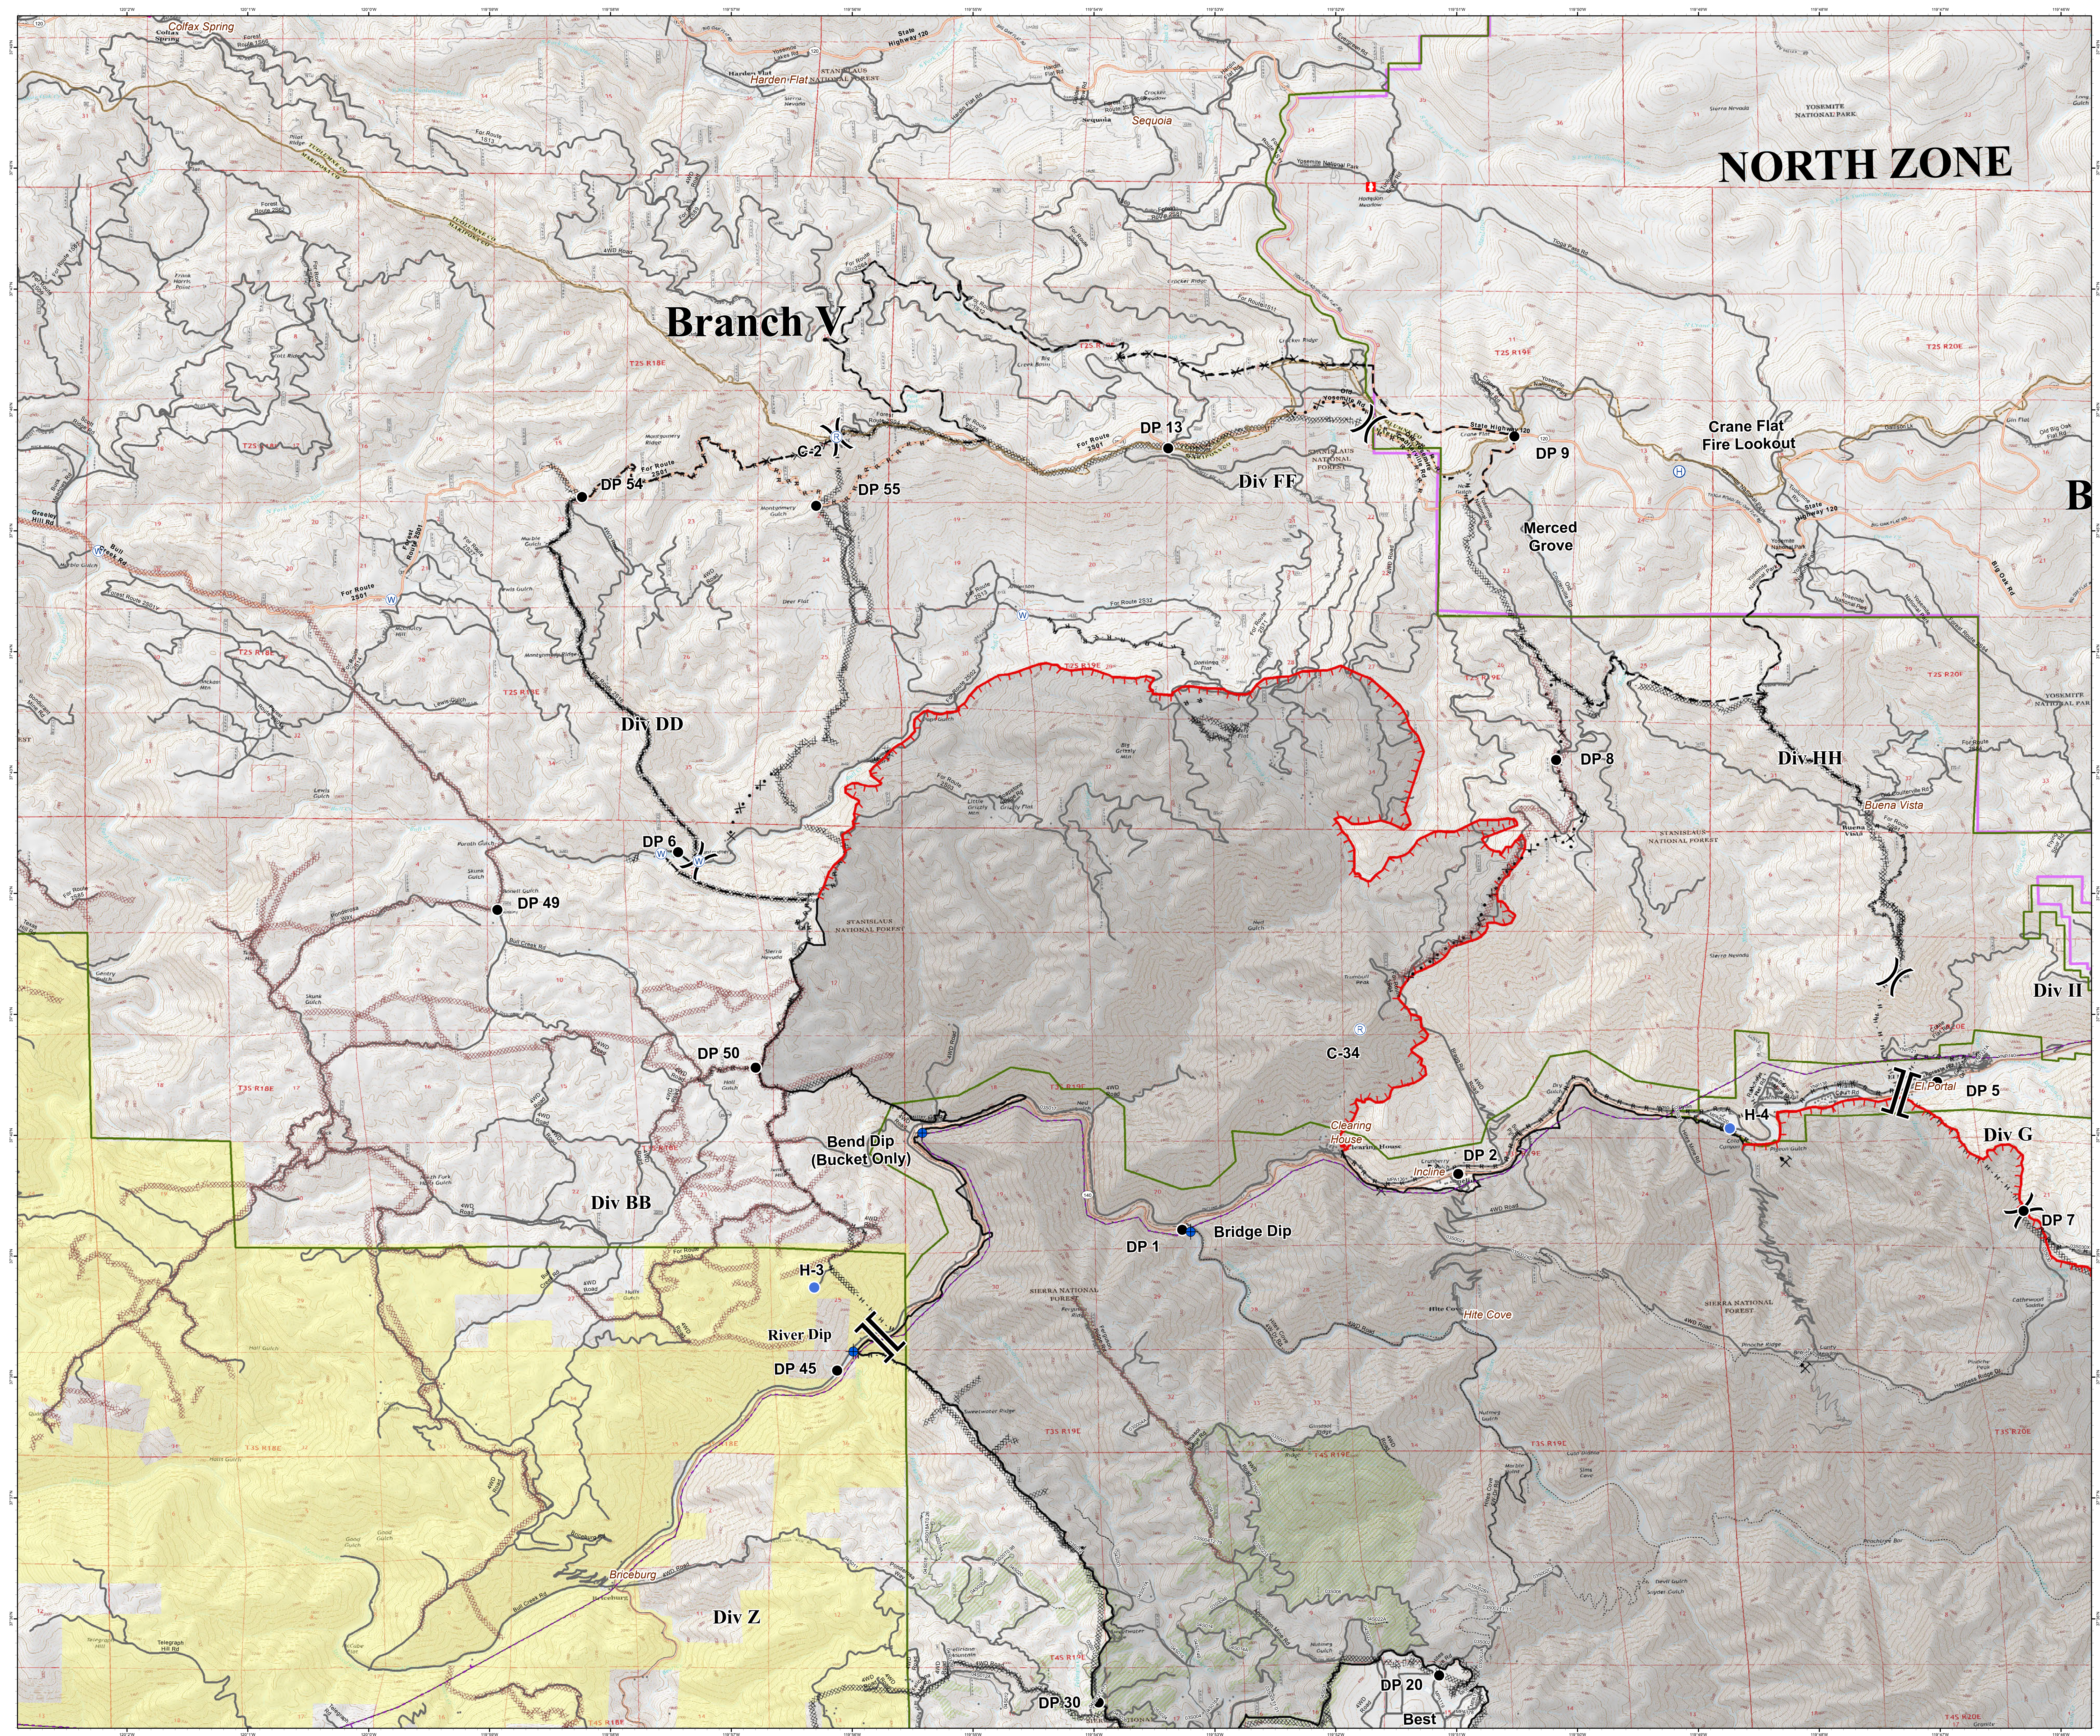

OPS Branch V
Ferguson
 CA-SNF-000745
 07/31/2018
 0600

NORTH ZONE

B

Div II

Div G

Branch V

Div DD

Div BB

Div Z

Div FF

Div HH

Crane Flat Fire Lookout

Merced Grove

Buena Vista

Bend Dip (Bucket Only)

Bridge Dip

River Dip

Clearing House

Incline

Hite Cove

Best

0 0.5 1
Miles