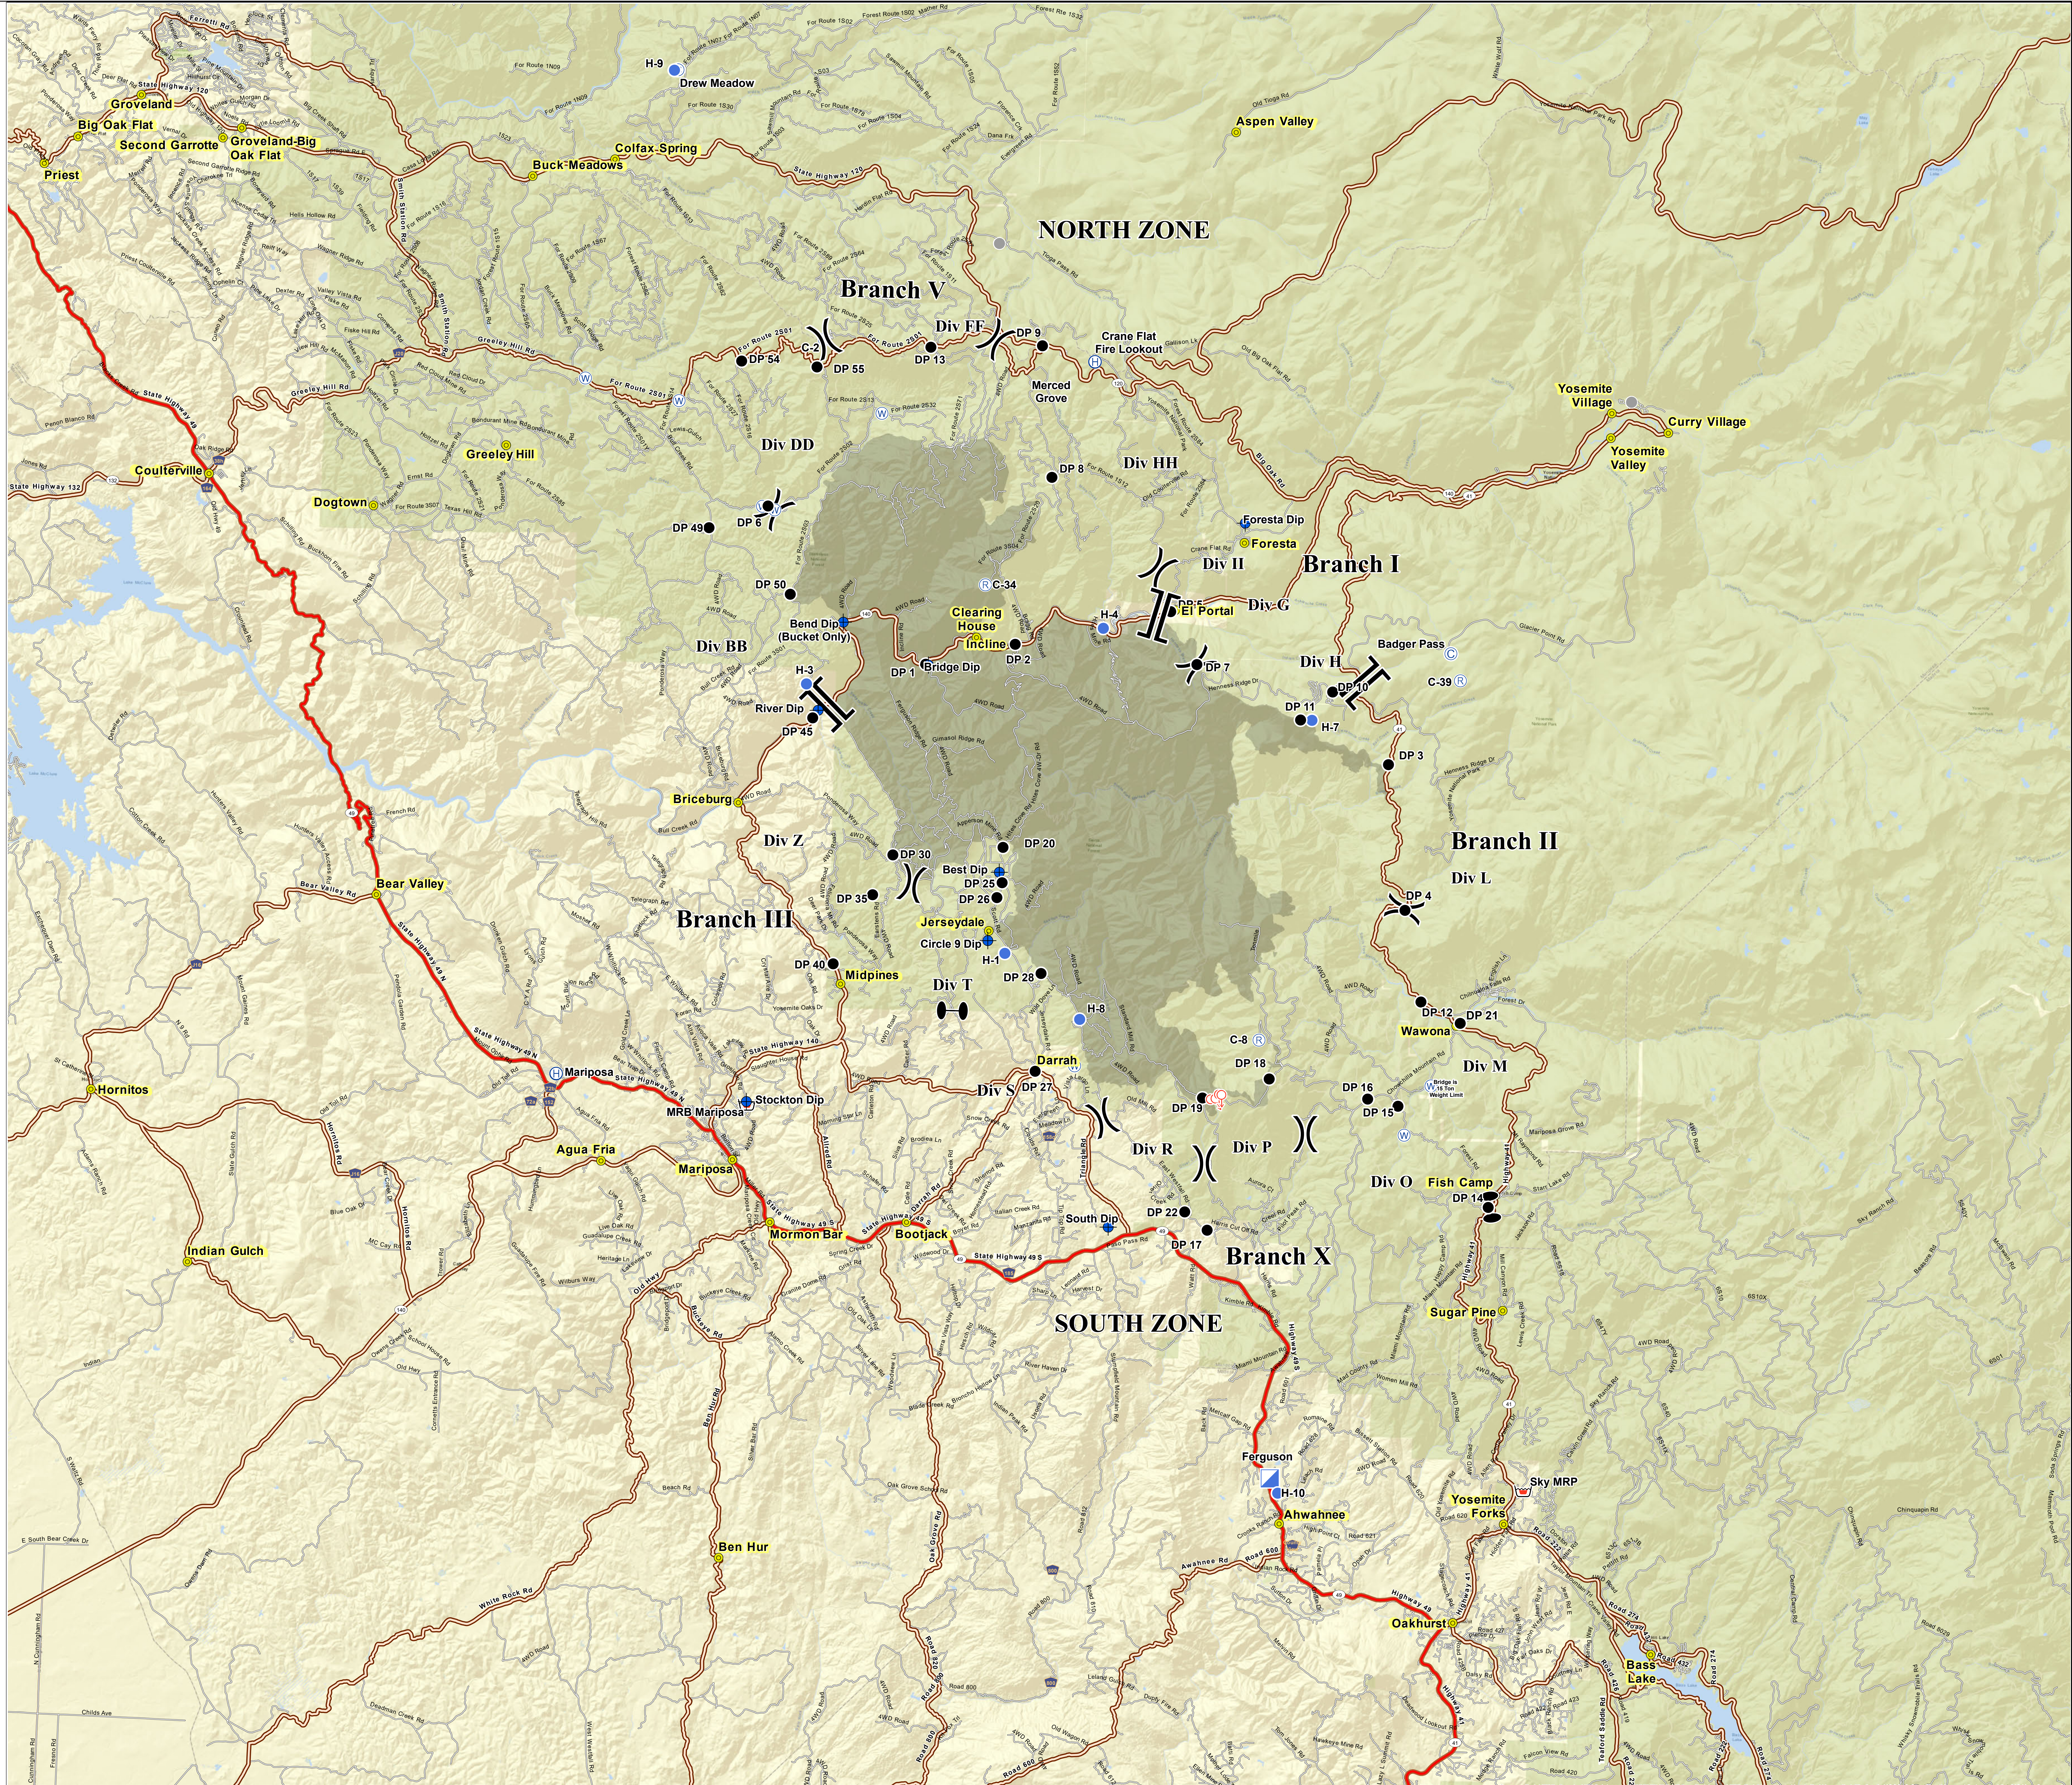

- Camp
- Dip Site
- Drop Point
- Helibase
- Helispot
- Incident Command Post
- Repeater
- Retardant/Mud Pit
- Spot Fire
- Water Source
- Other
- Zone Break
- Division Break
- Branch Break
- Population less than 300,000
- Highways
- Major Roads
- Local Streets

Source: ESRI, Garmin, GEBCO, IGN, NAVTEQ, NGA, OpenStreetMap contributors, and the GIS User Community