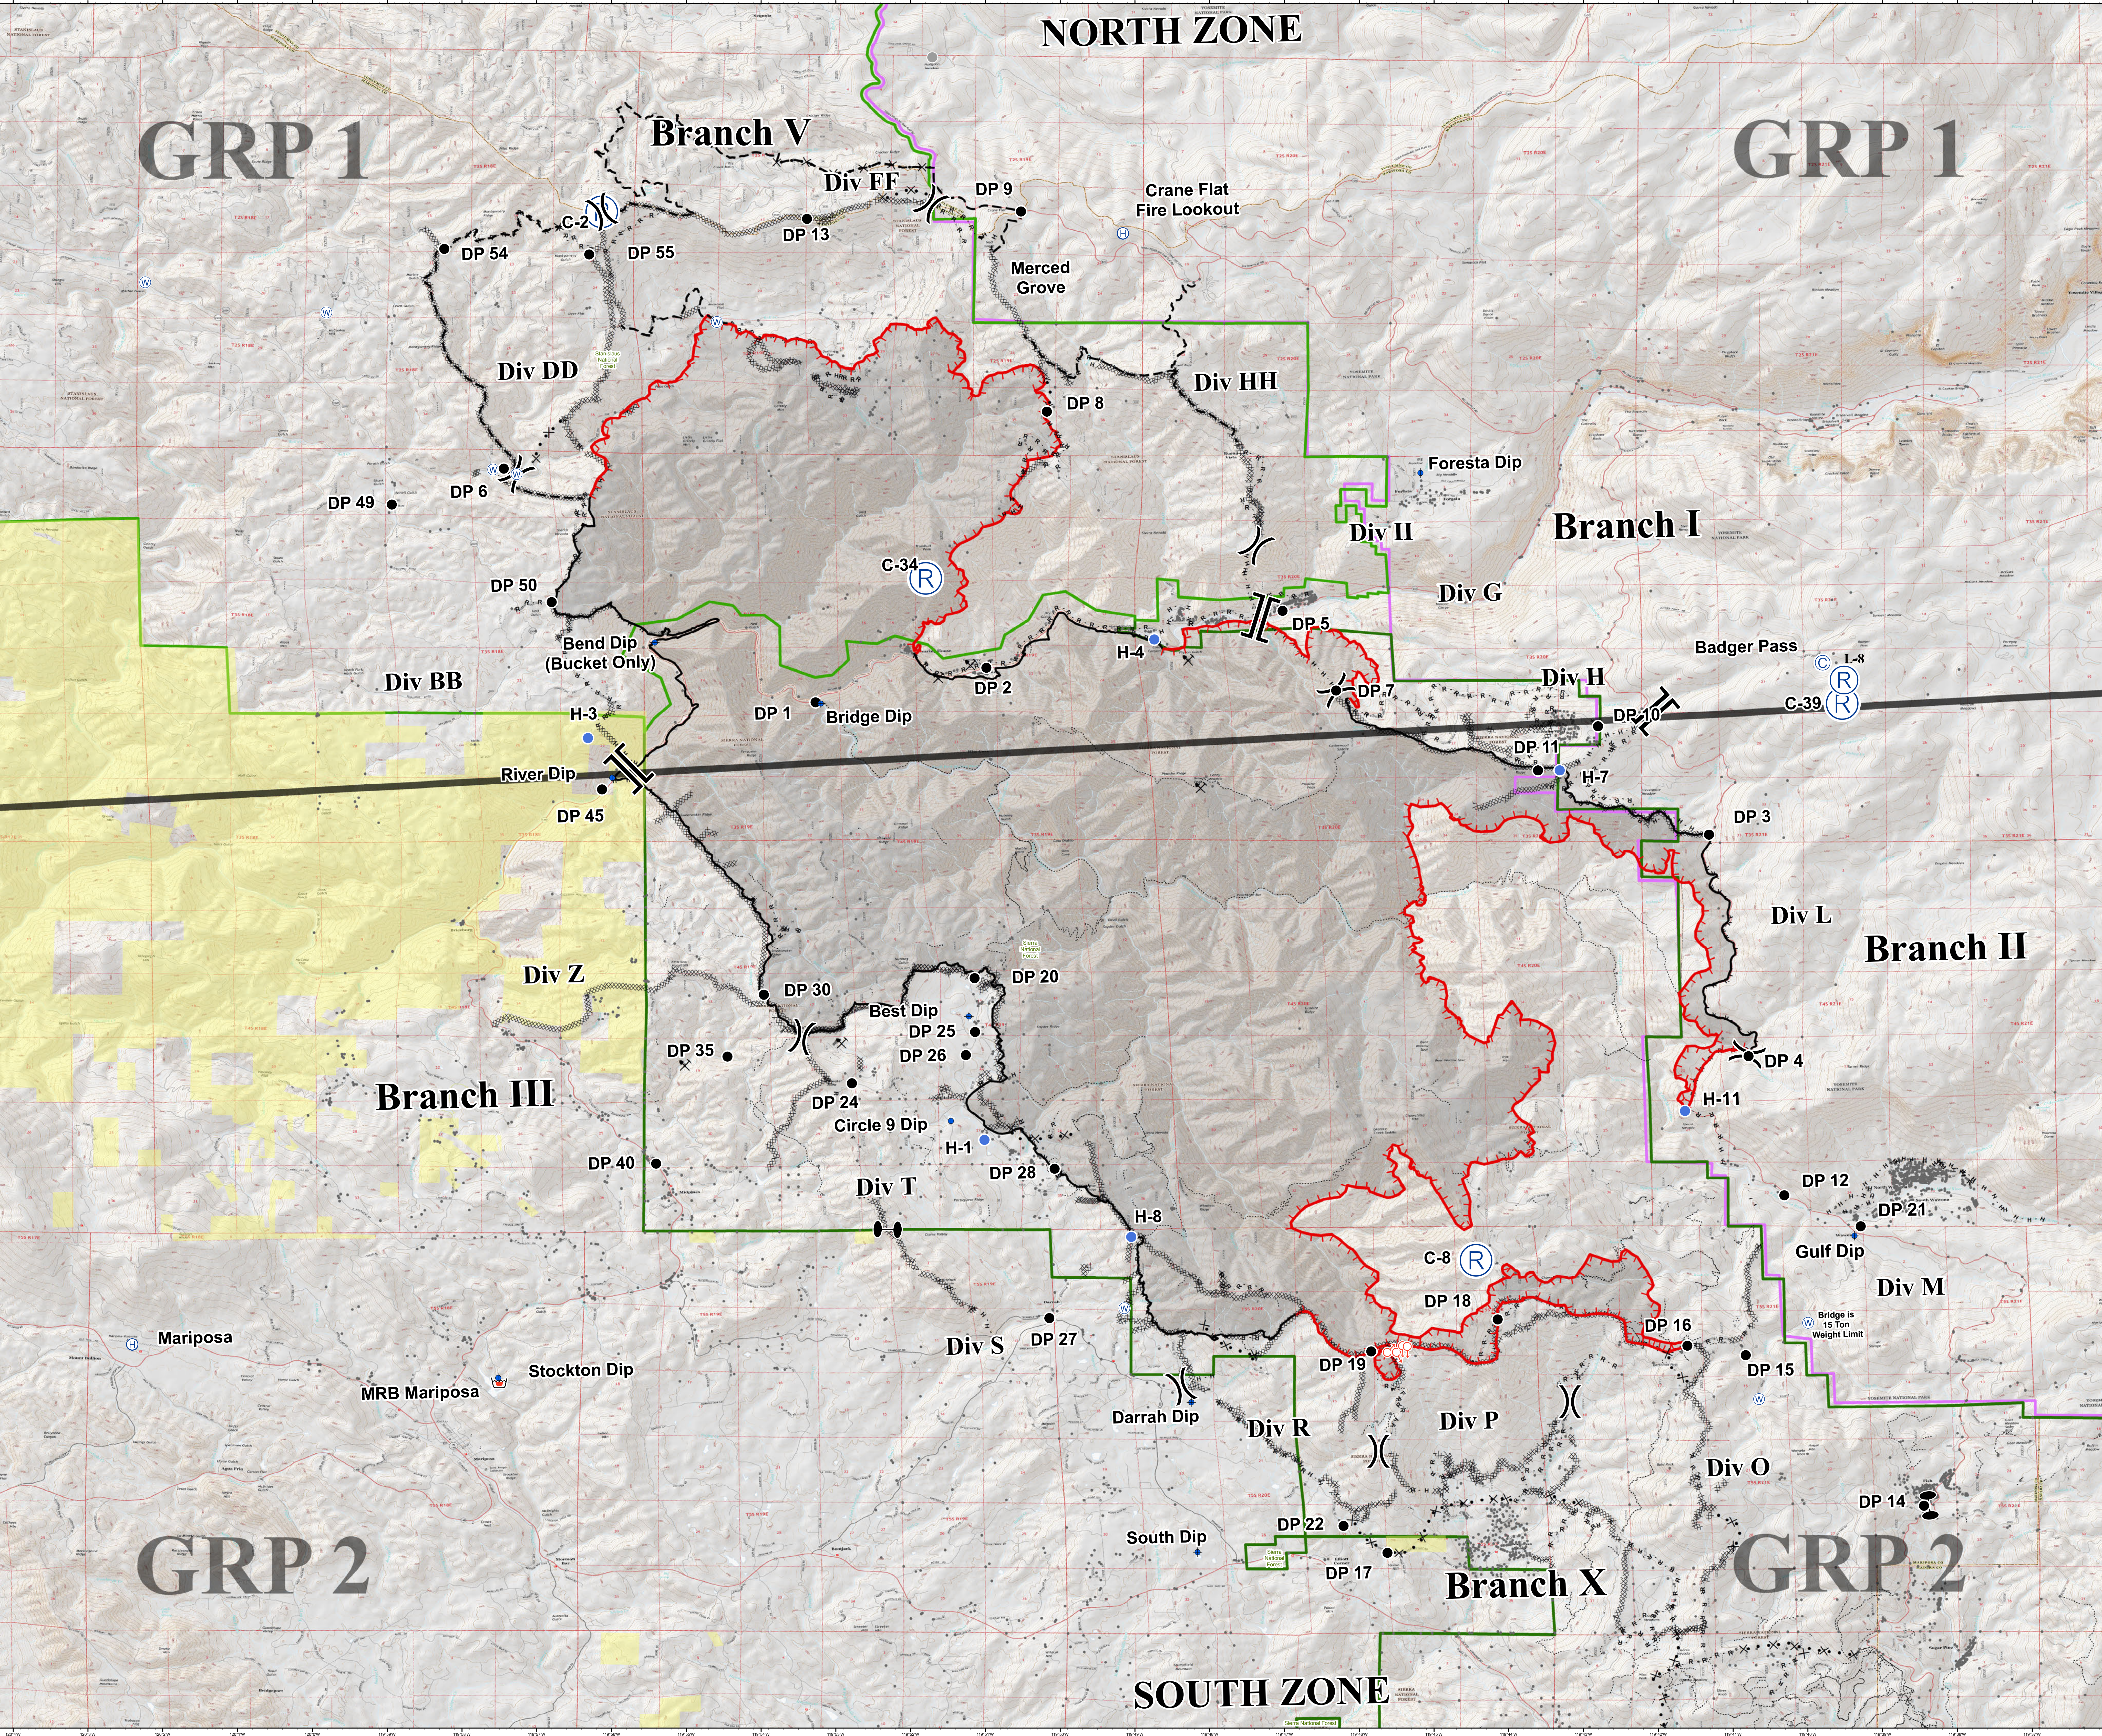

Communications

Ferguson
CA-SNF-000745
08/01/2018
0600

- Ⓒ Camp
- ◆ Dip Site
- Drop Point
- Ⓜ Helibase
- Helispot
- Ⓔ Repeater
- ☹ Retardant/Mud Pit
- ⊕ Spot Fire
- Ⓜ Water Source
- Other
- ⎓ Zone Break
- ⎓ Division Break
- ⎓ Branch Break
- ⎓ Uncontrolled Fire Edge
- Completed Line
- ⋯ Completed Dozer Line
- ⋯ Completed Hand Line
- ⋯ Road as Completed Line
- ⋯ Proposed Dozer Line
- ⋯ Planned Fire Line
- Communications_GroupLine
- ⊗ Mine Hazard
- ⋯ Trail
- BLM Land
- Sierra National Forest
- Stanislaus National Forest
- National Parks Boundary
- Wildfire Daily Fire Perimeter

NORTH ZONE

GRP 1

GRP 1

SOUTH ZONE

GRP 2

GRP 2