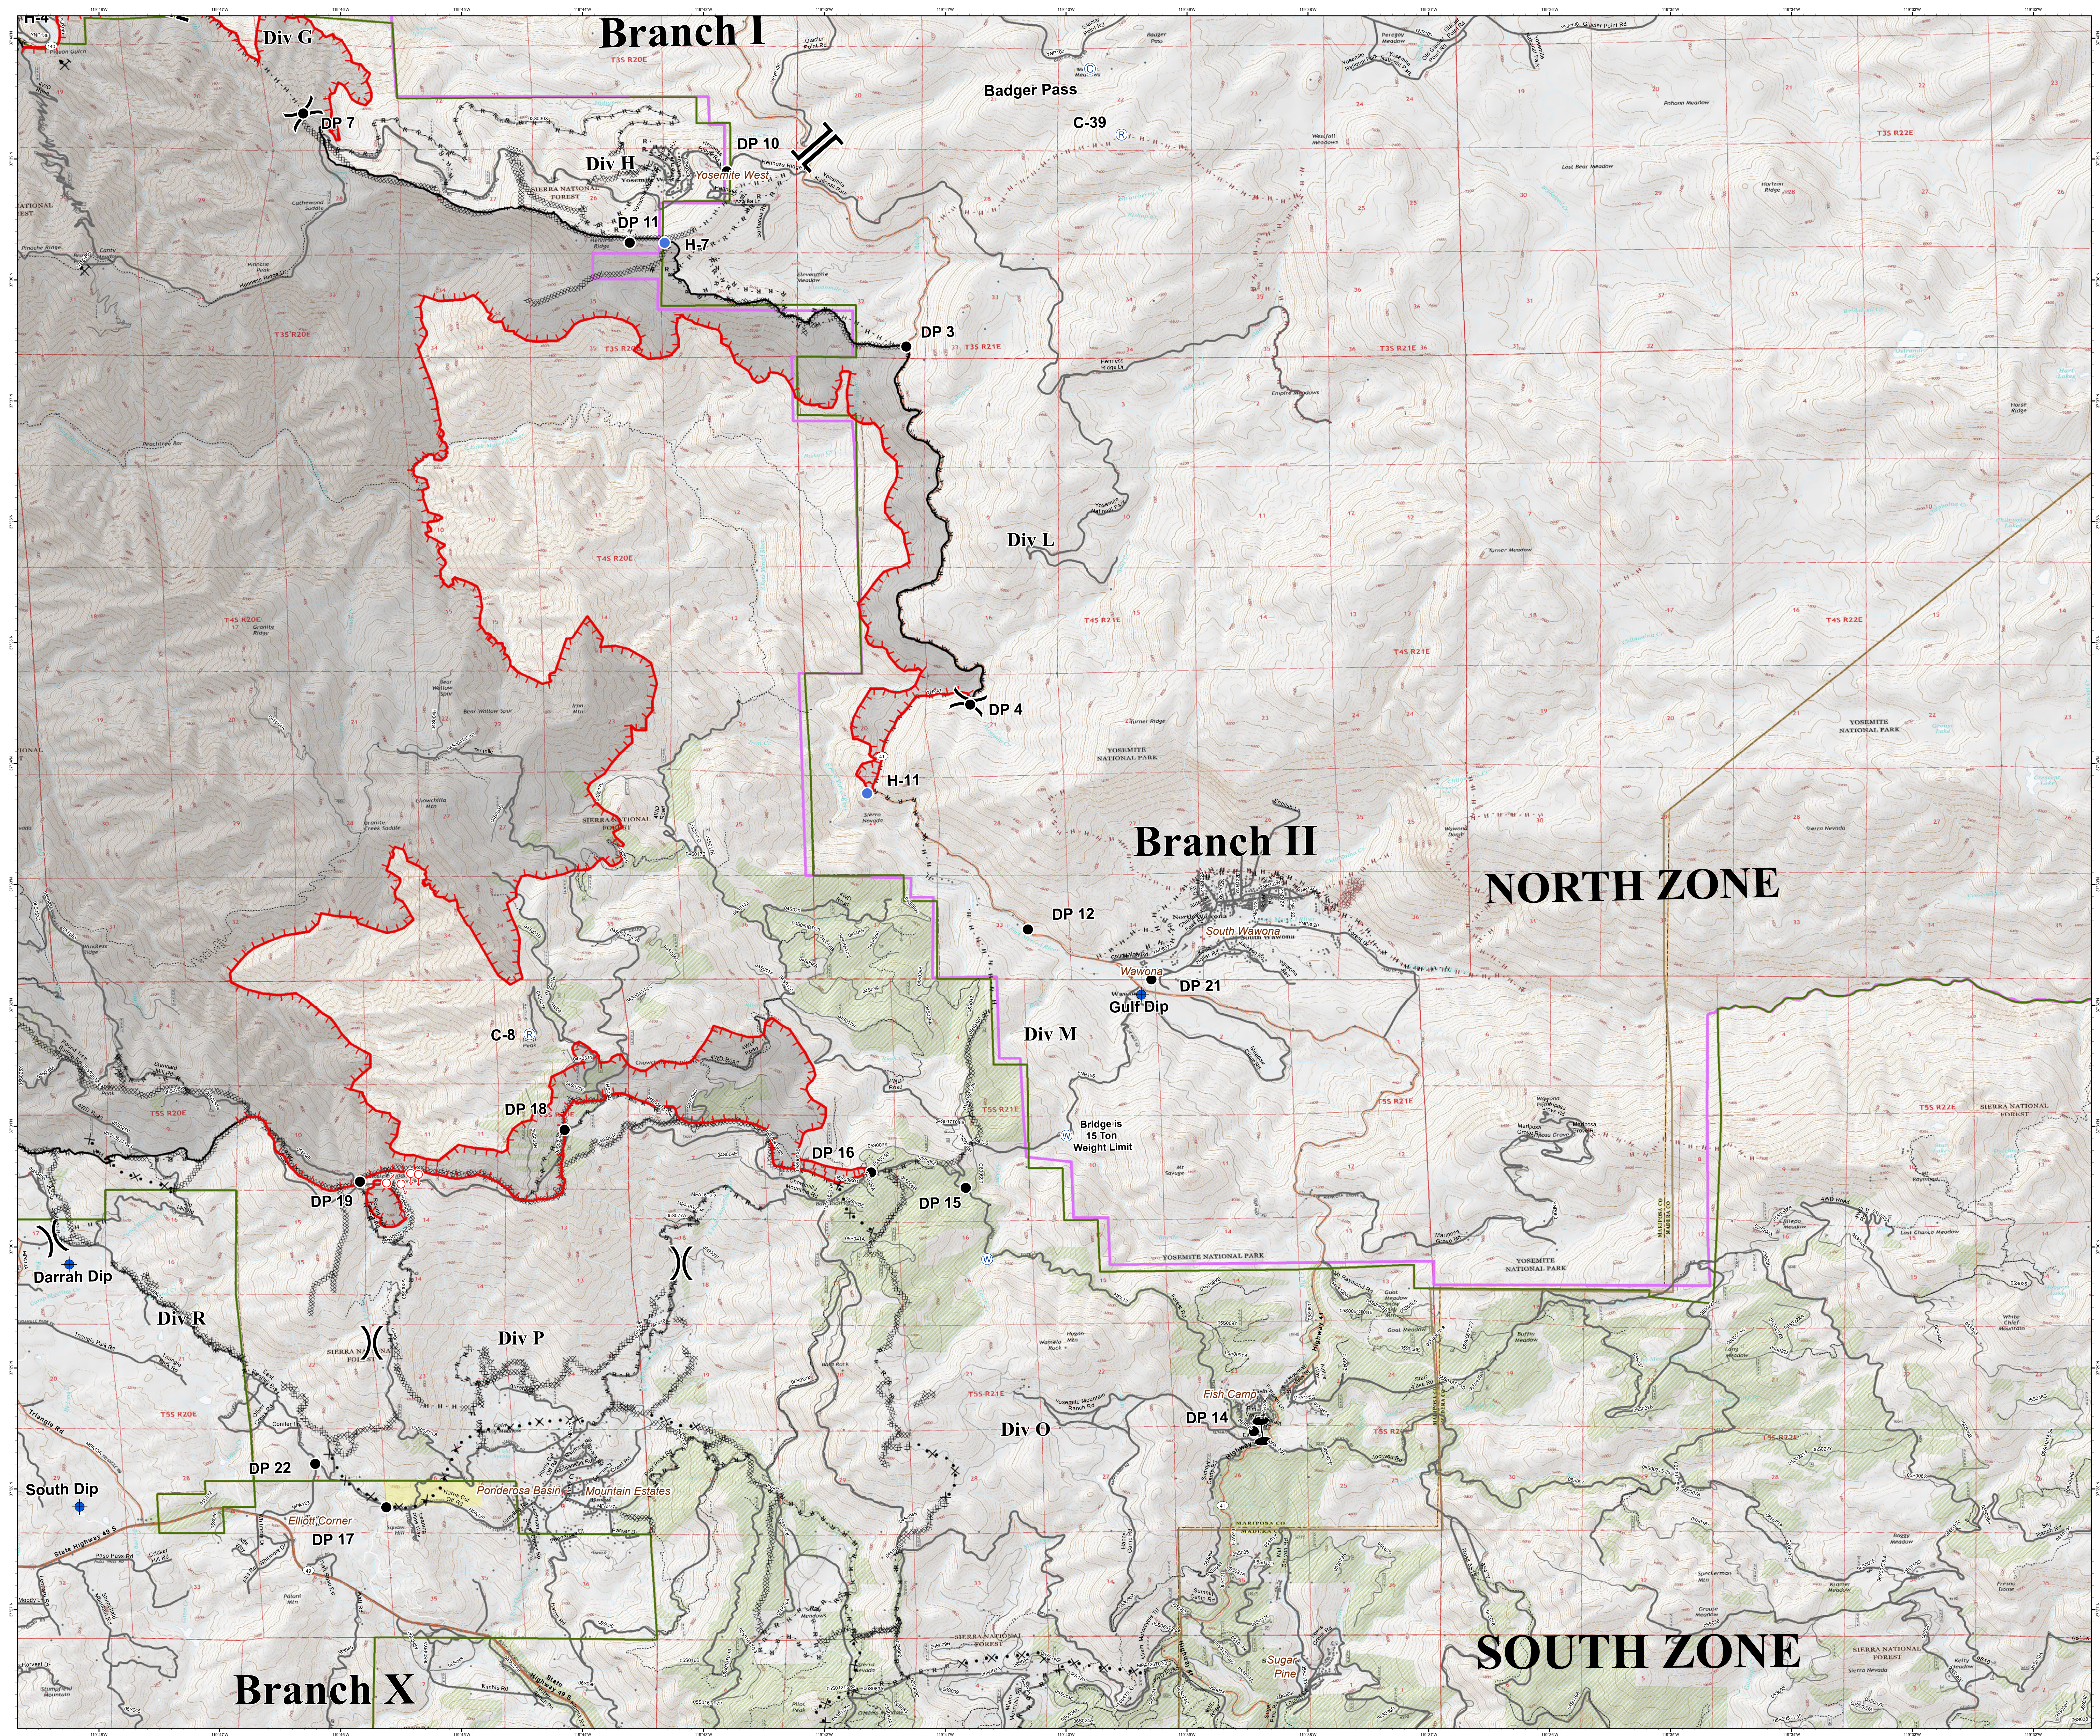

- Camp
- Dip Site
- Drop Point
- Holtpot
- Repeater
- Spot Fire
- Water Source
- Zone Break
- Division Break
- Branch Break
- Mine Hazard
- Historic Dozer Line
- Historic Hand Line
- Uncontrolled Fire Edge
- Completed Line
- Completed Dozer Line
- Completed Hand Line
- Road as Completed Line
- Proposed Dozer Line
- Trail
- Forest Boundary
- Historic Fuel Treatment
- BLM Land
- National Parks Boundary

Branch X

Branch II

Branch I

NORTH ZONE

SOUTH ZONE