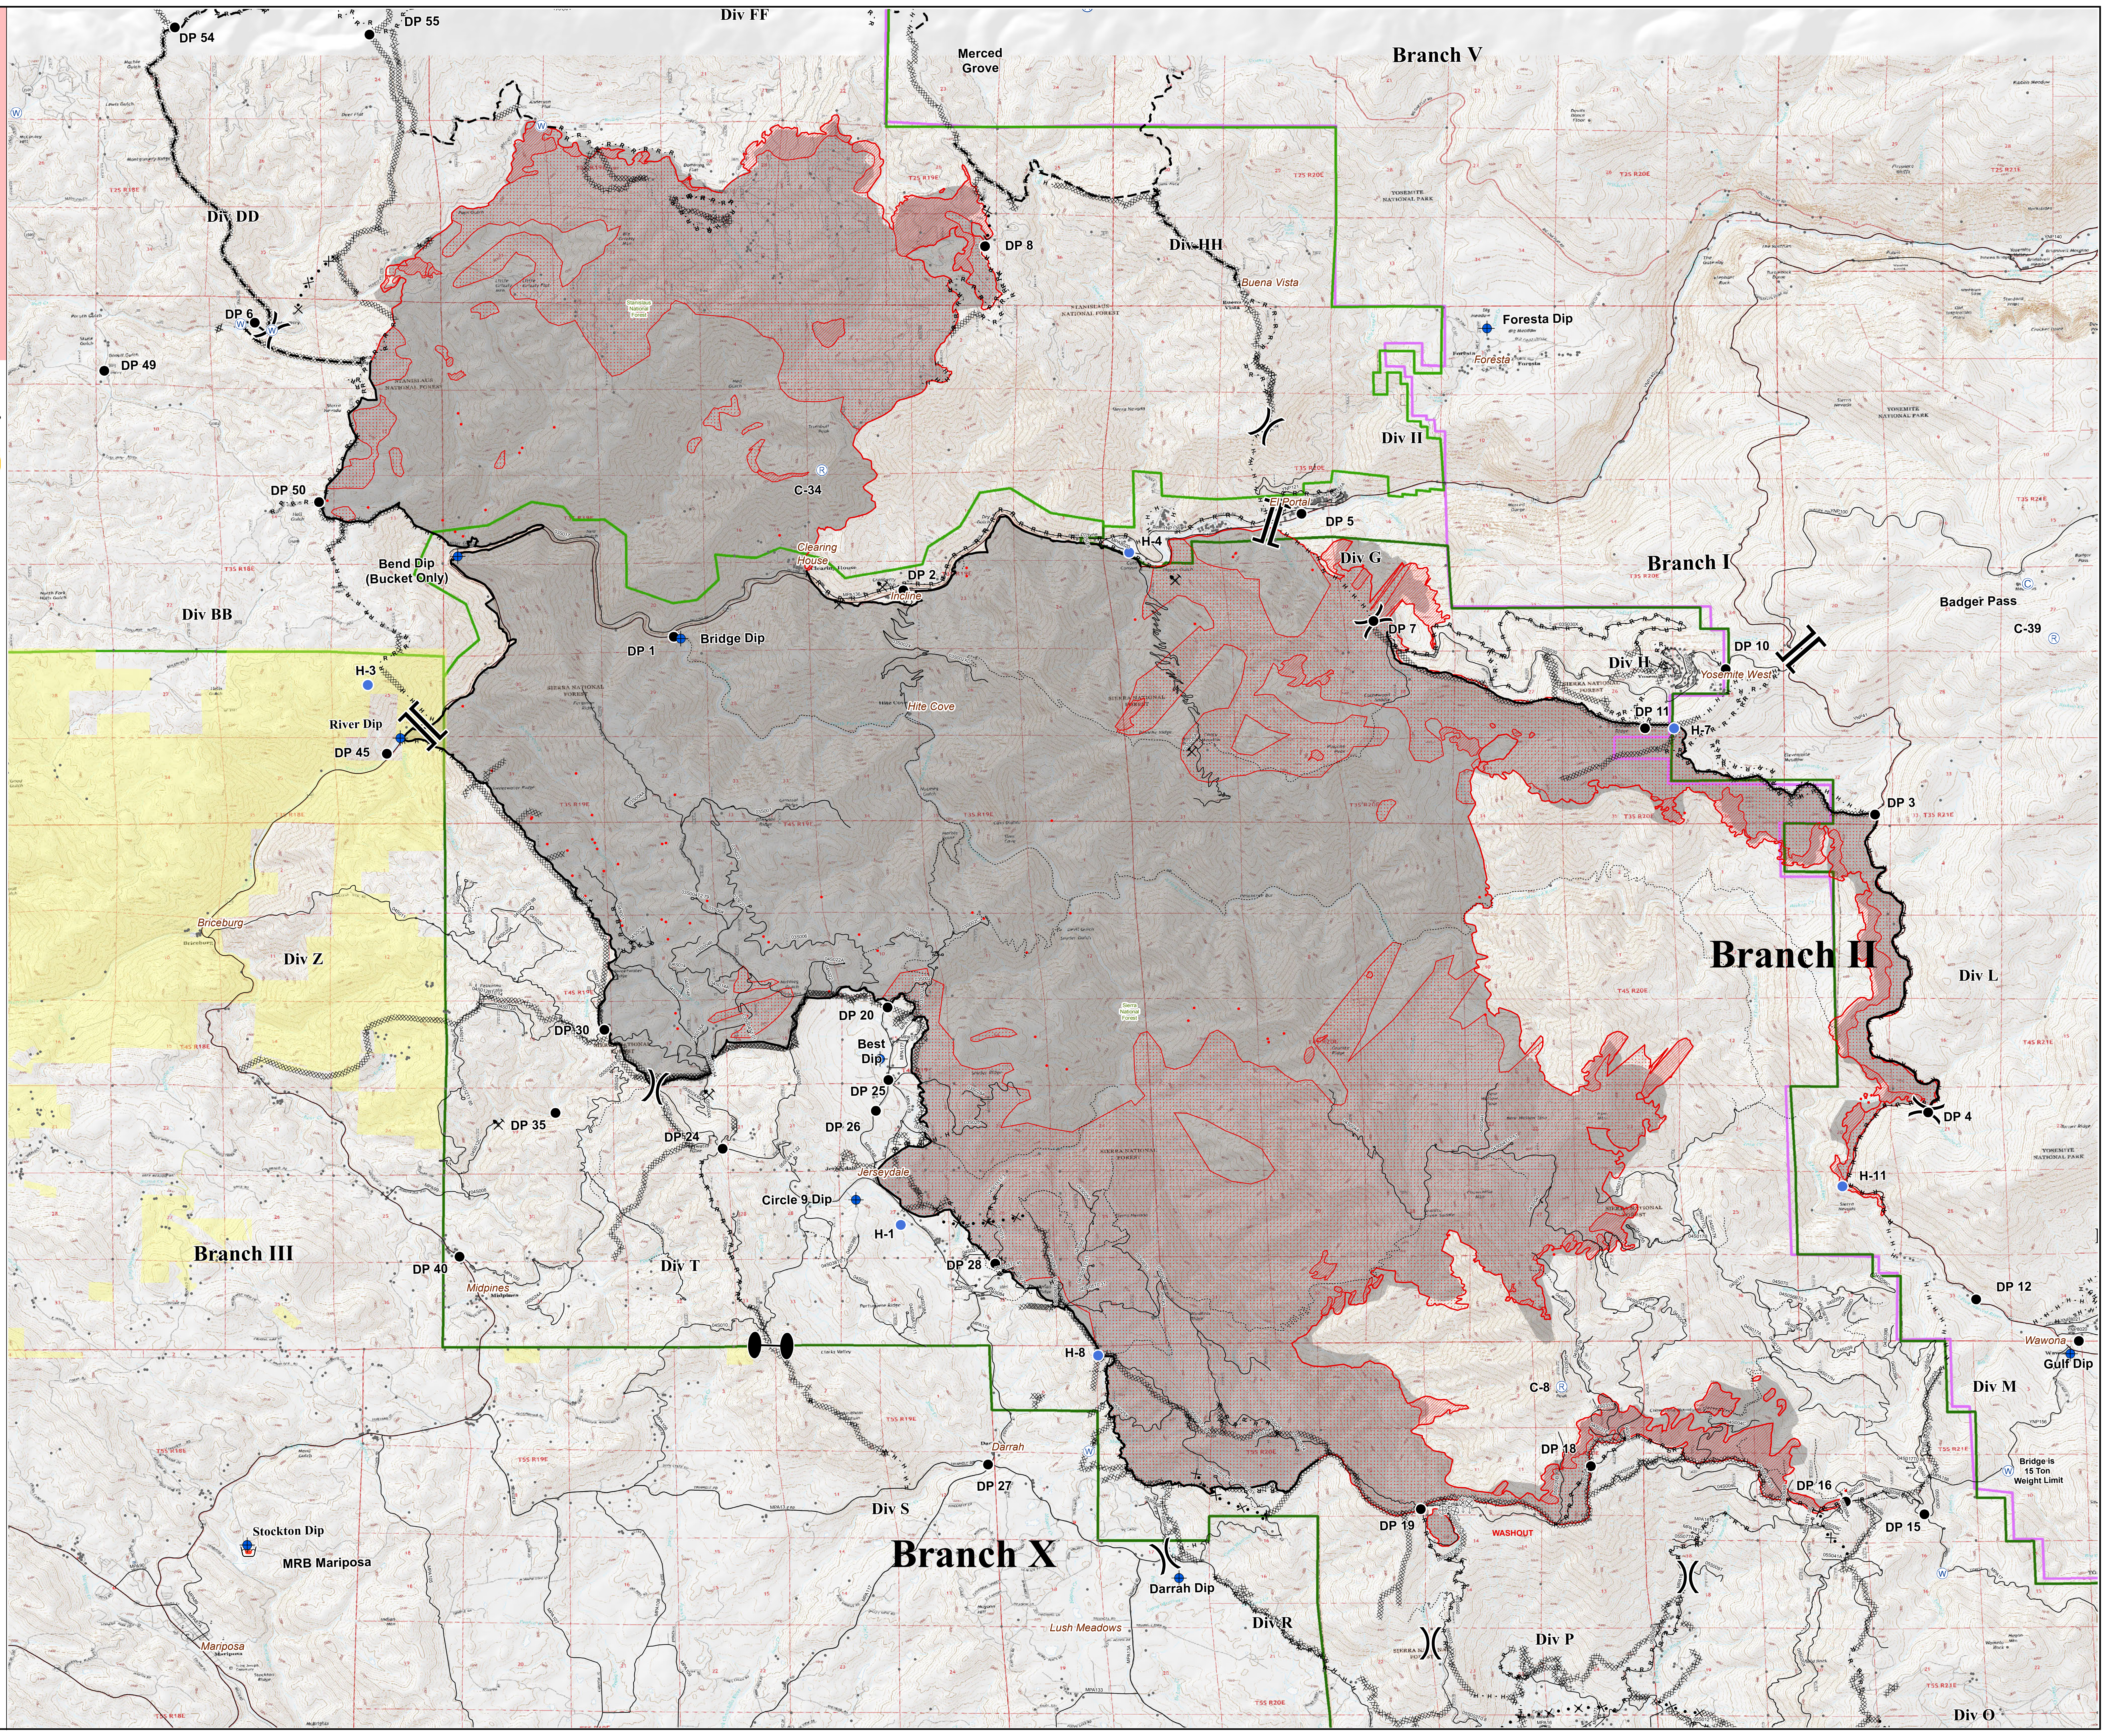

**Operations
w/ IR
Ferguson
CA-SNF-000745
08/01/2018**

- Camp
- Dip Site
- Drop Point
- Helibase
- Helispot
- Repeater
- Retardant/Mud Pit
- Spot Fire
- Water Source
- Division Break
- Branch Break
- Zone Break
- Completed Line
- Completed Dozer Line
- Completed Hand Line
- Road as Completed Line
- Proposed Dozer Line
- Planned Fire Line
- Mine Hazard
- Trail
- Isolated Heat
- Intense Heat
- Scattered Heat
- IR Perimeter 01-08-18 03 00hrs
- BLM Land
- Sierra National Forest
- Stanislaus National Forest
- National Parks Boundary

Bridge is 15 Ton Weight Limit