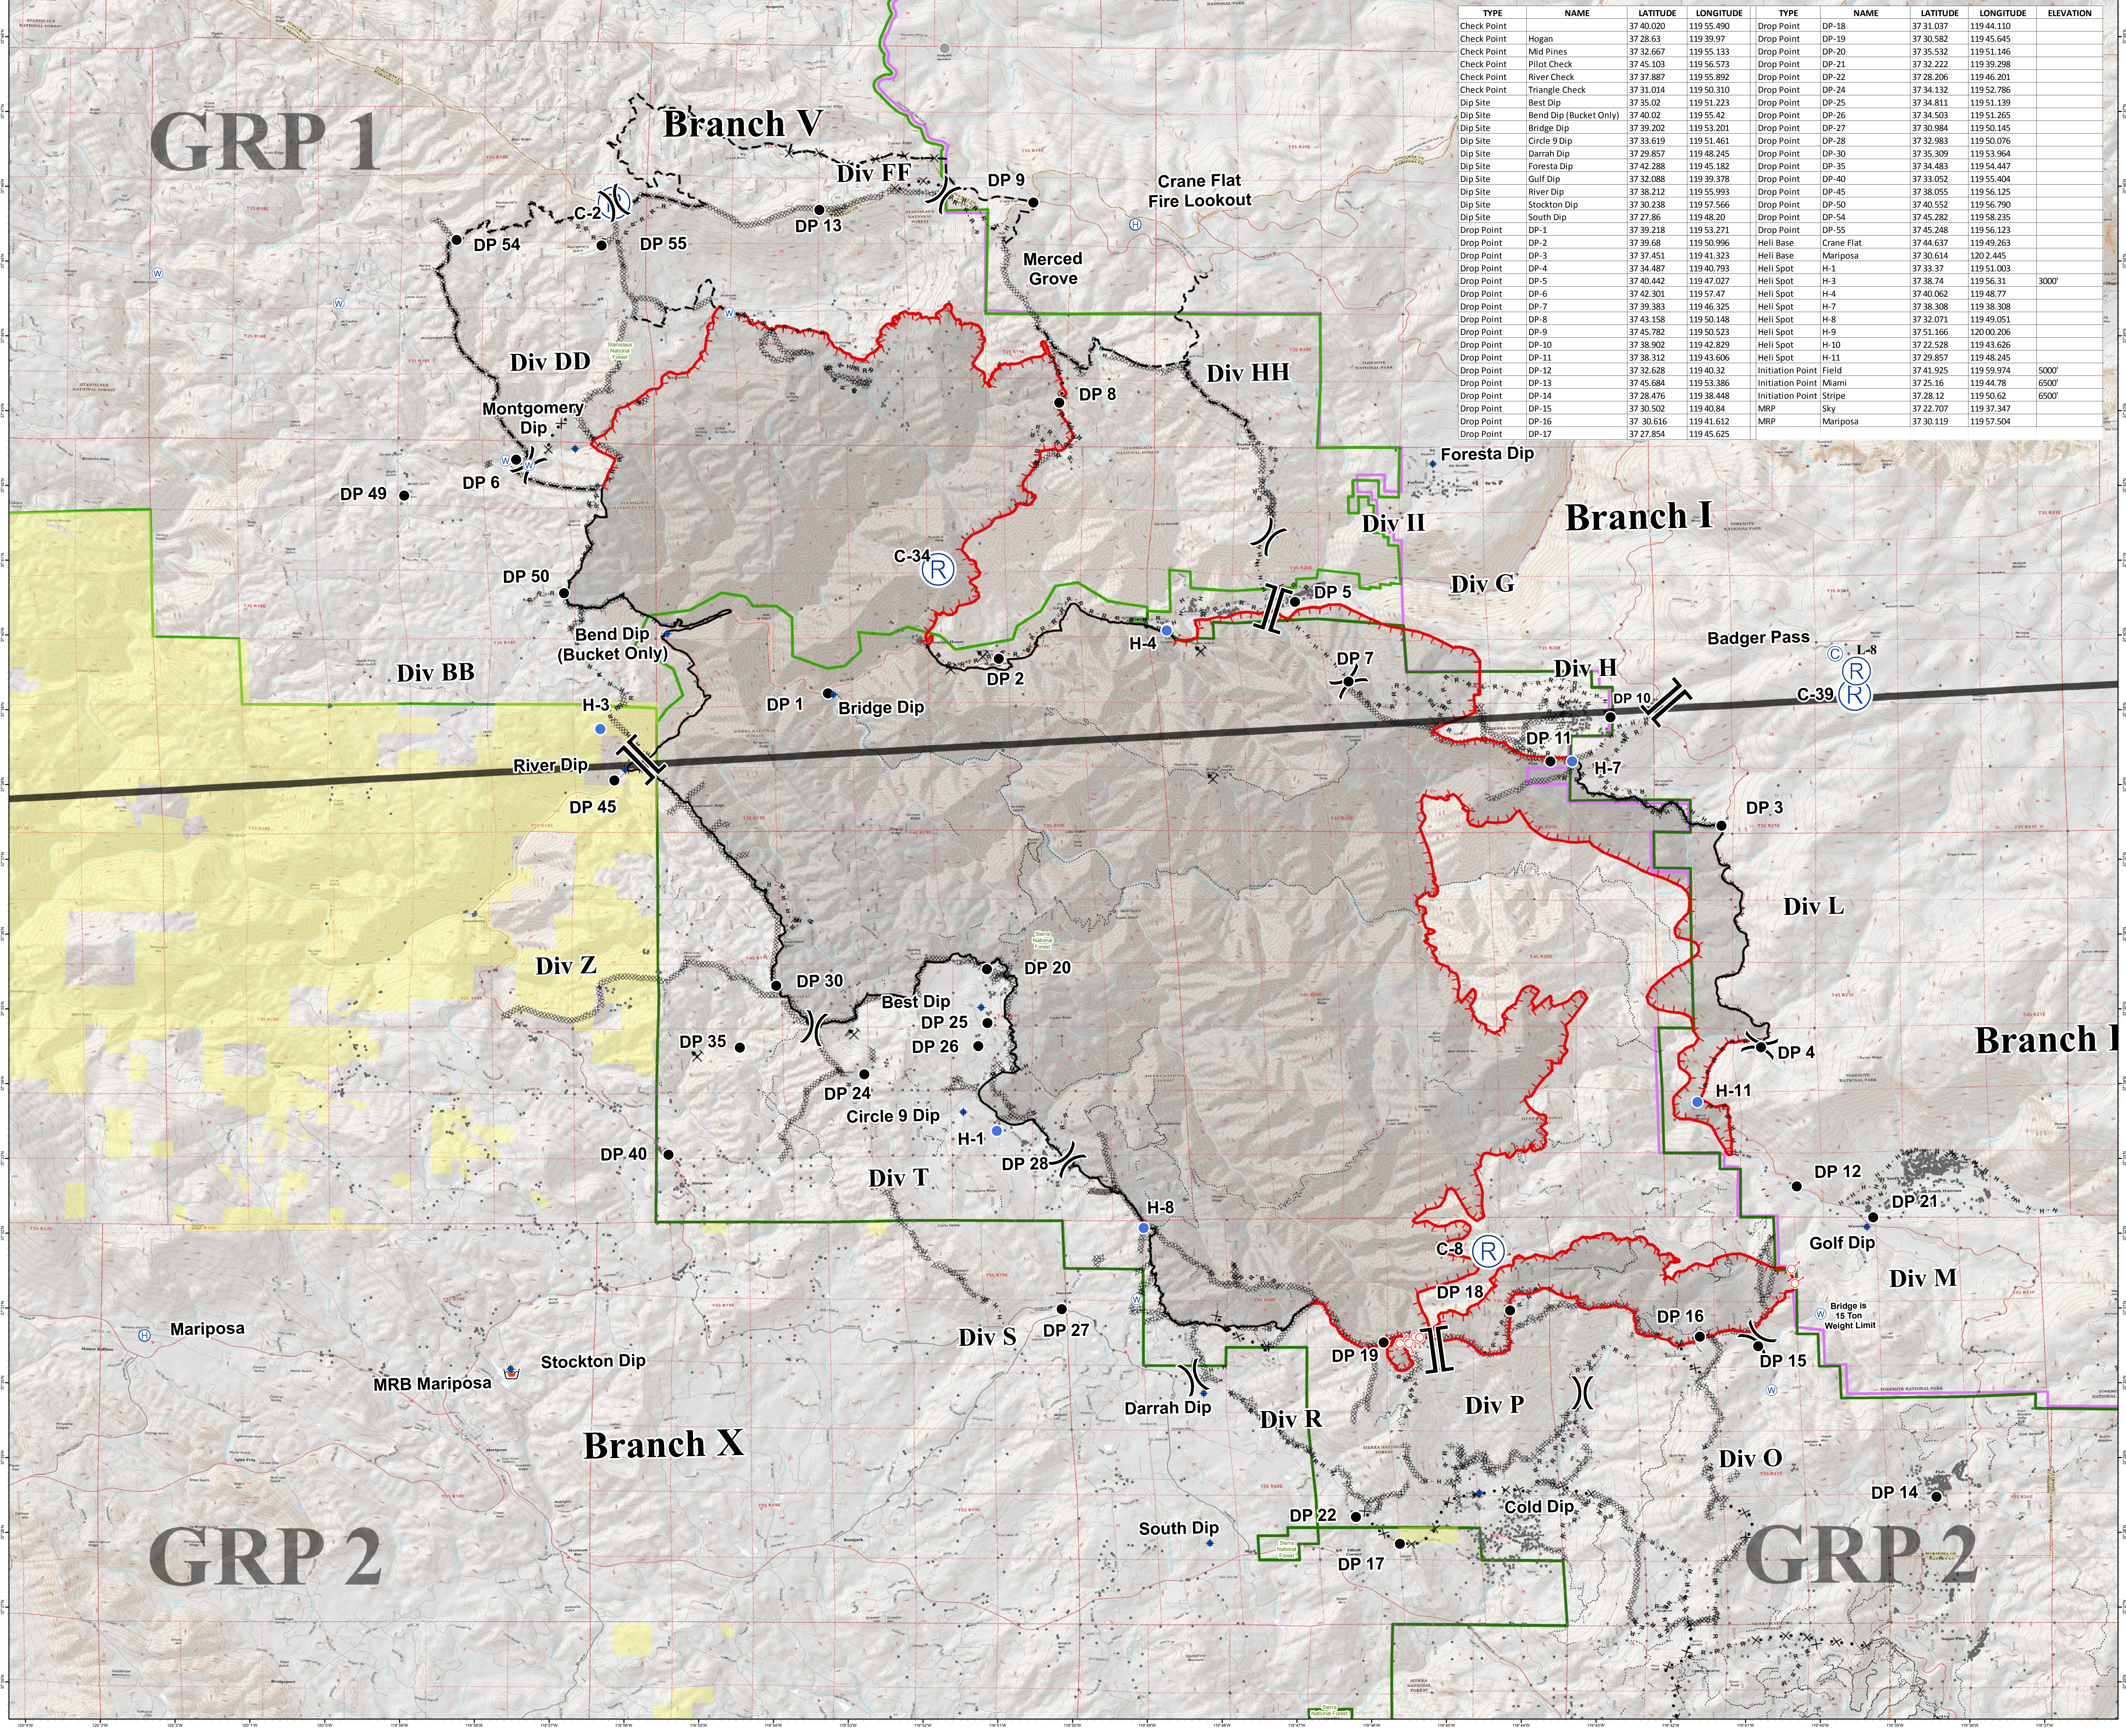

- BLM Land
- Sierra National Forest
- Stanislaus National Forest
- National Parks Boundary
- Wildfire Daily Fire Perimeter

TYPE	NAME	LATITUDE	LONGITUDE	TYPE	NAME	LATITUDE	LONGITUDE	ELEVATION
Check Point	Check Point	37 40.020	119 55.490	Drop Point	DP-18	37 31.037	119 44.110	
Check Point	Hogan	37 28.63	119 39.97	Drop Point	DP-19	37 30.582	119 45.645	
Check Point	Mid Pines	37 32.667	119 55.133	Drop Point	DP-20	37 35.532	119 51.146	
Check Point	Pilot Check	37 45.103	119 56.573	Drop Point	DP-21	37 32.232	119 39.298	
Check Point	River Check	37 37.887	119 55.892	Drop Point	DP-22	37 28.206	119 46.201	
Check Point	Triangle Check	37 31.014	119 50.310	Drop Point	DP-24	37 34.132	119 52.786	
Dip Site	Best Dip	37 35.02	119 51.223	Drop Point	DP-25	37 34.811	119 51.139	
Dip Site	Bend Dip (Bucket Only)	37 40.02	119 55.42	Drop Point	DP-26	37 34.503	119 51.265	
Dip Site	Bridge Dip	37 39.202	119 53.201	Drop Point	DP-27	37 30.984	119 50.145	
Dip Site	Circle 9 Dip	37 33.619	119 51.461	Drop Point	DP-28	37 32.983	119 50.076	
Dip Site	Darrah Dip	37 29.857	119 48.245	Drop Point	DP-30	37 35.309	119 53.964	
Dip Site	Foresta Dip	37 42.288	119 45.182	Drop Point	DP-35	37 34.483	119 54.447	
Dip Site	Gulf Dip	37 32.088	119 39.378	Drop Point	DP-40	37 33.052	119 55.404	
Dip Site	River Dip	37 38.212	119 55.993	Drop Point	DP-45	37 38.055	119 56.125	
Dip Site	Stockton Dip	37 30.238	119 57.566	Drop Point	DP-50	37 40.552	119 56.790	
Dip Site	South Dip	37 27.86	119 48.20	Drop Point	DP-54	37 45.282	119 58.235	
Drop Point	DP-1	37 39.218	119 53.271	Drop Point	DP-55	37 45.248	119 56.123	
Drop Point	DP-2	37 39.68	119 50.996	Heli Base	Crane Flat	37 44.637	119 49.263	
Drop Point	DP-3	37 37.451	119 41.323	Heli Base	Mariposa	37 30.614	120 2.445	
Drop Point	DP-4	37 34.487	119 40.793	Heli Spot	H-1	37 33.37	119 51.003	
Drop Point	DP-5	37 40.442	119 47.027	Heli Spot	H-3	37 38.74	119 56.31	3000'
Drop Point	DP-6	37 42.301	119 57.47	Heli Spot	H-4	37 40.062	119 48.77	
Drop Point	DP-7	37 39.383	119 46.325	Heli Spot	H-7	37 38.308	119 38.308	
Drop Point	DP-8	37 43.158	119 50.148	Heli Spot	H-8	37 32.071	119 49.051	
Drop Point	DP-9	37 45.792	119 50.523	Heli Spot	H-9	37 51.166	120 00.206	
Drop Point	DP-10	37 38.902	119 43.829	Heli Spot	H-10	37 22.528	119 43.626	
Drop Point	DP-11	37 38.312	119 43.606	Heli Spot	H-11	37 29.857	119 48.245	
Drop Point	DP-12	37 32.628	119 40.32	Initiation Point	Field	37 41.925	119 59.974	5000'
Drop Point	DP-13	37 45.684	119 53.386	Initiation Point	Miami	37 25.16	119 44.78	6500'
Drop Point	DP-14	37 28.476	119 38.448	Initiation Point	Stripe	37 28.12	119 50.62	6500'
Drop Point	DP-15	37 30.502	119 40.84	MRP	Sky	37 22.707	119 37.347	
Drop Point	DP-16	37 30.616	119 41.612	MRP	Mariposa	37 30.119	119 57.504	
Drop Point	DP-17	37 27.854	119 45.625					