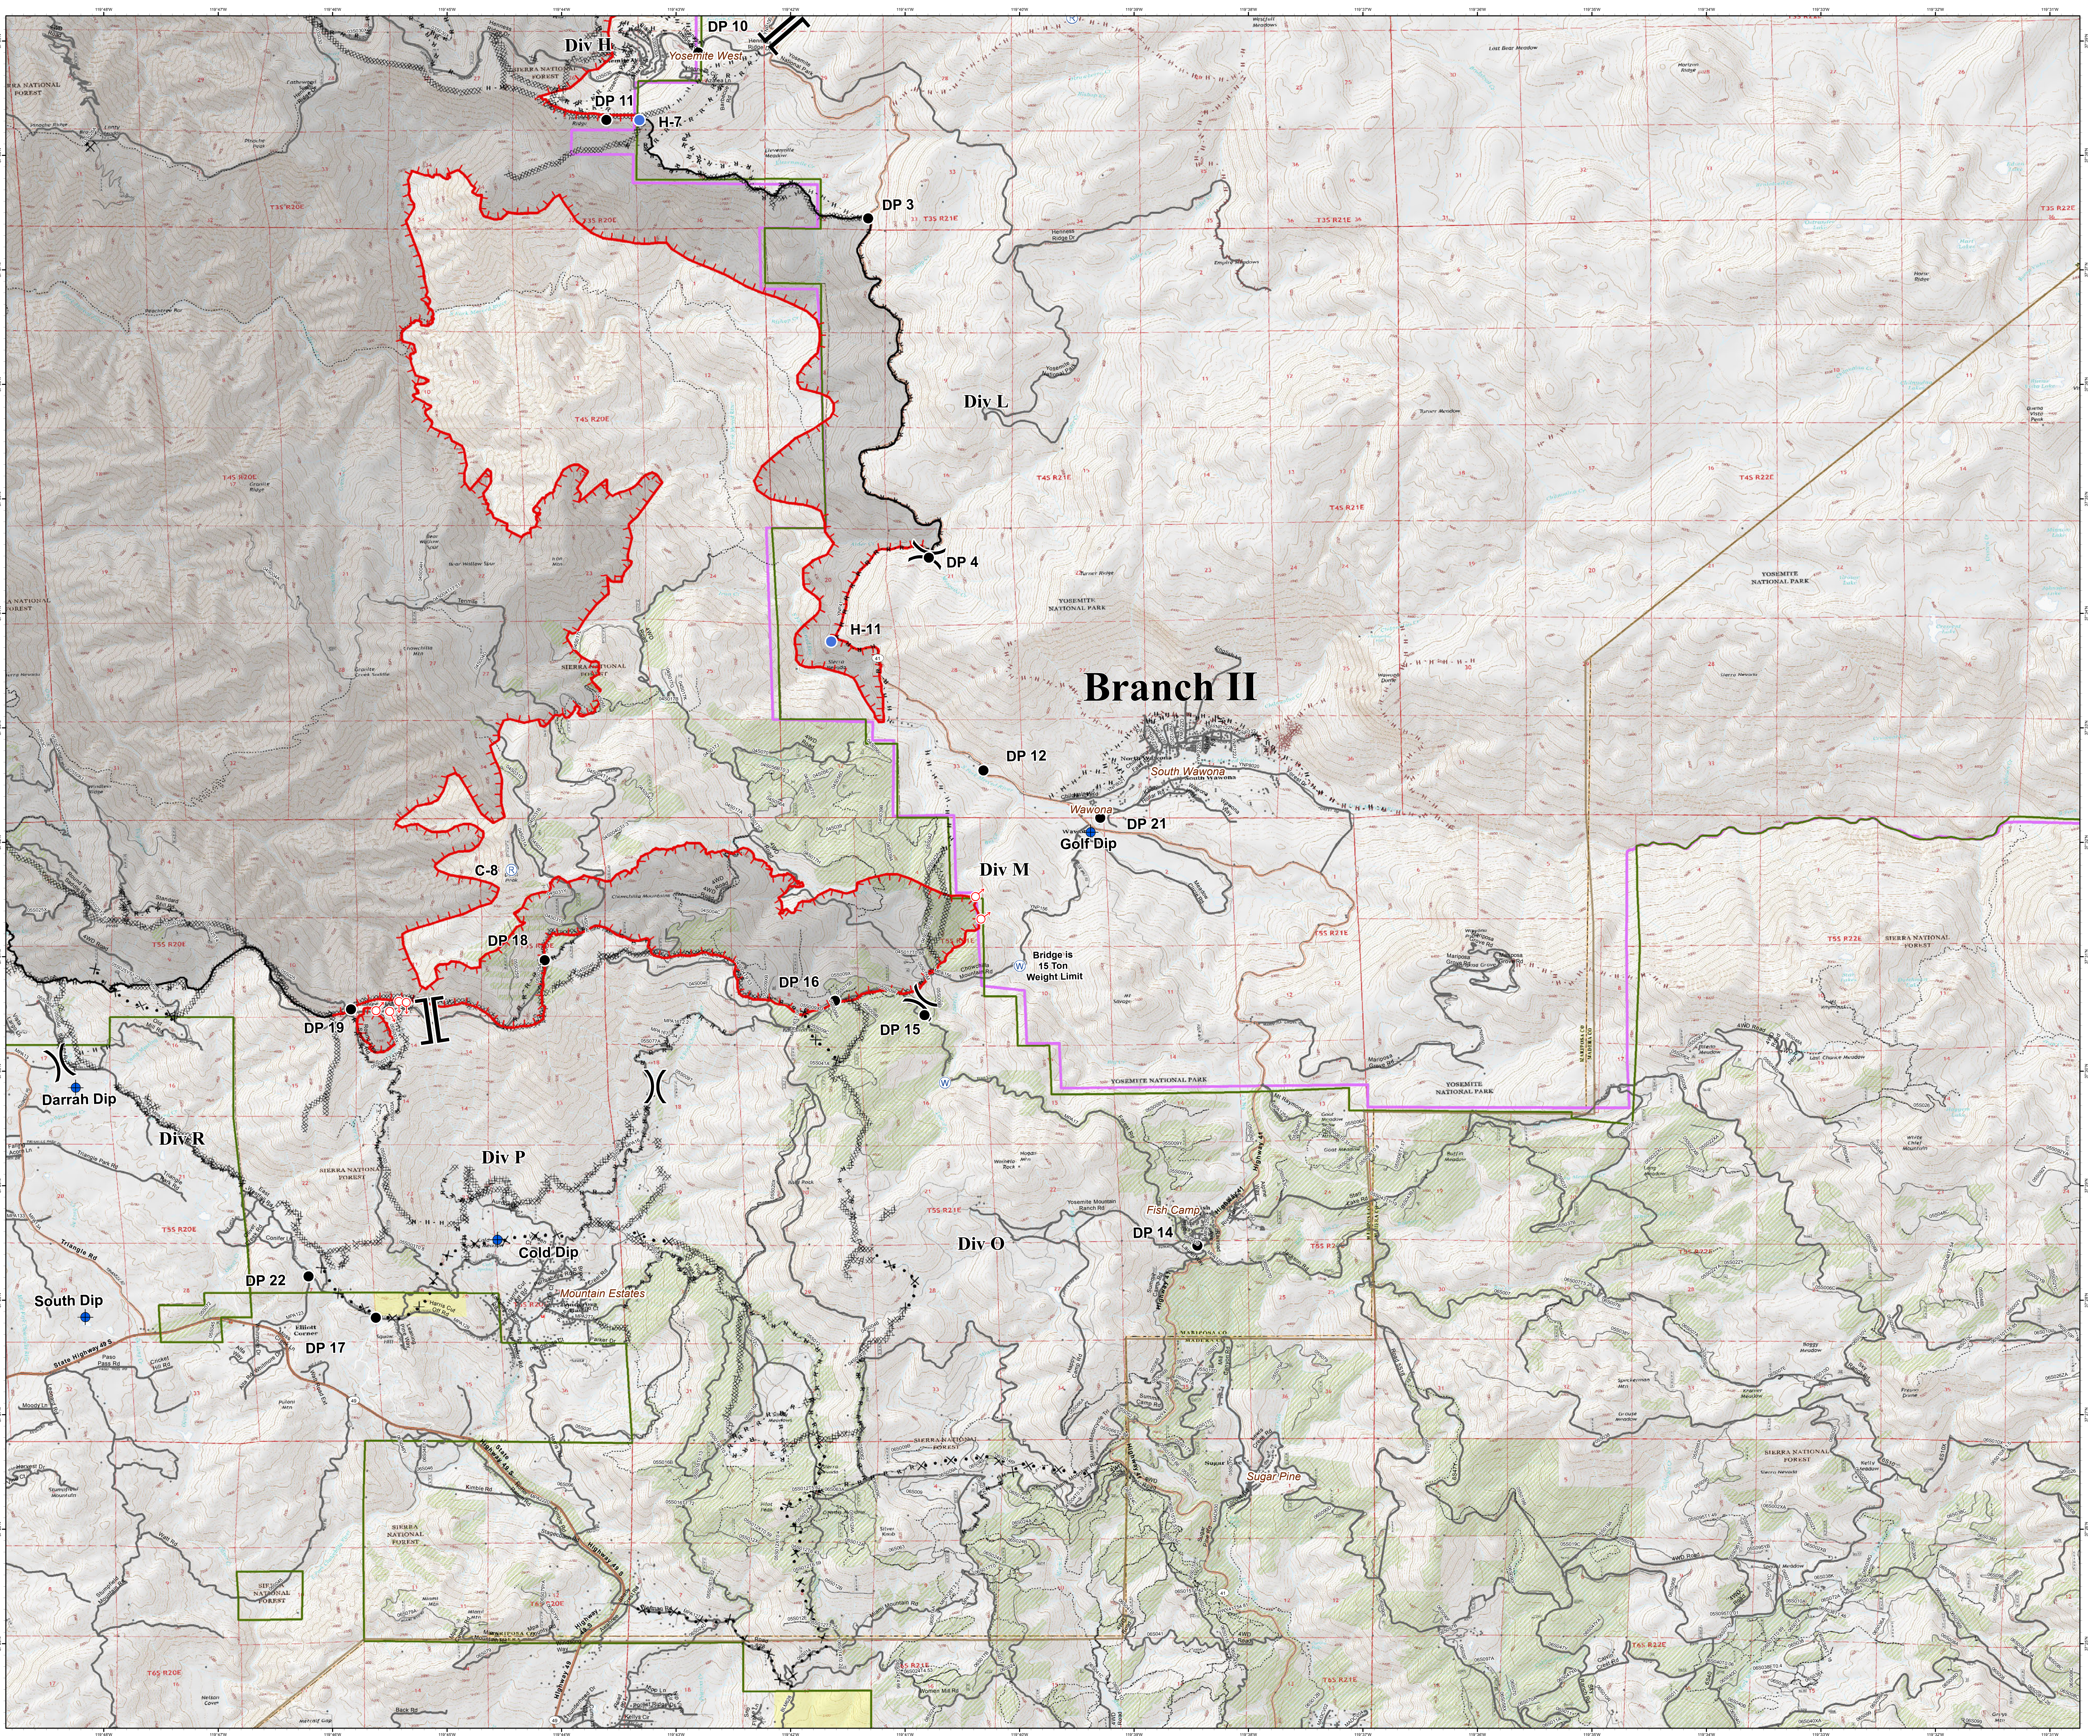

- Dip Site
- Drop Point
- Hellsport
- Repeater
- Spot Fire
- Water Source
- Division Break
- Branch Break
- Mine Hazard
- Historic Dozer line
- Historic Hand line
- Uncontrolled Fire Edge
- Completed Line
- Completed Dozer Line
- Completed Hand Line
- Road as Completed Line
- Proposed Dozer Line
- Trail
- Forest Boundary
- Historic Fuel Treatment
- BLM Land
- National Parks Boundary

0 0.5 1
 Miles

N