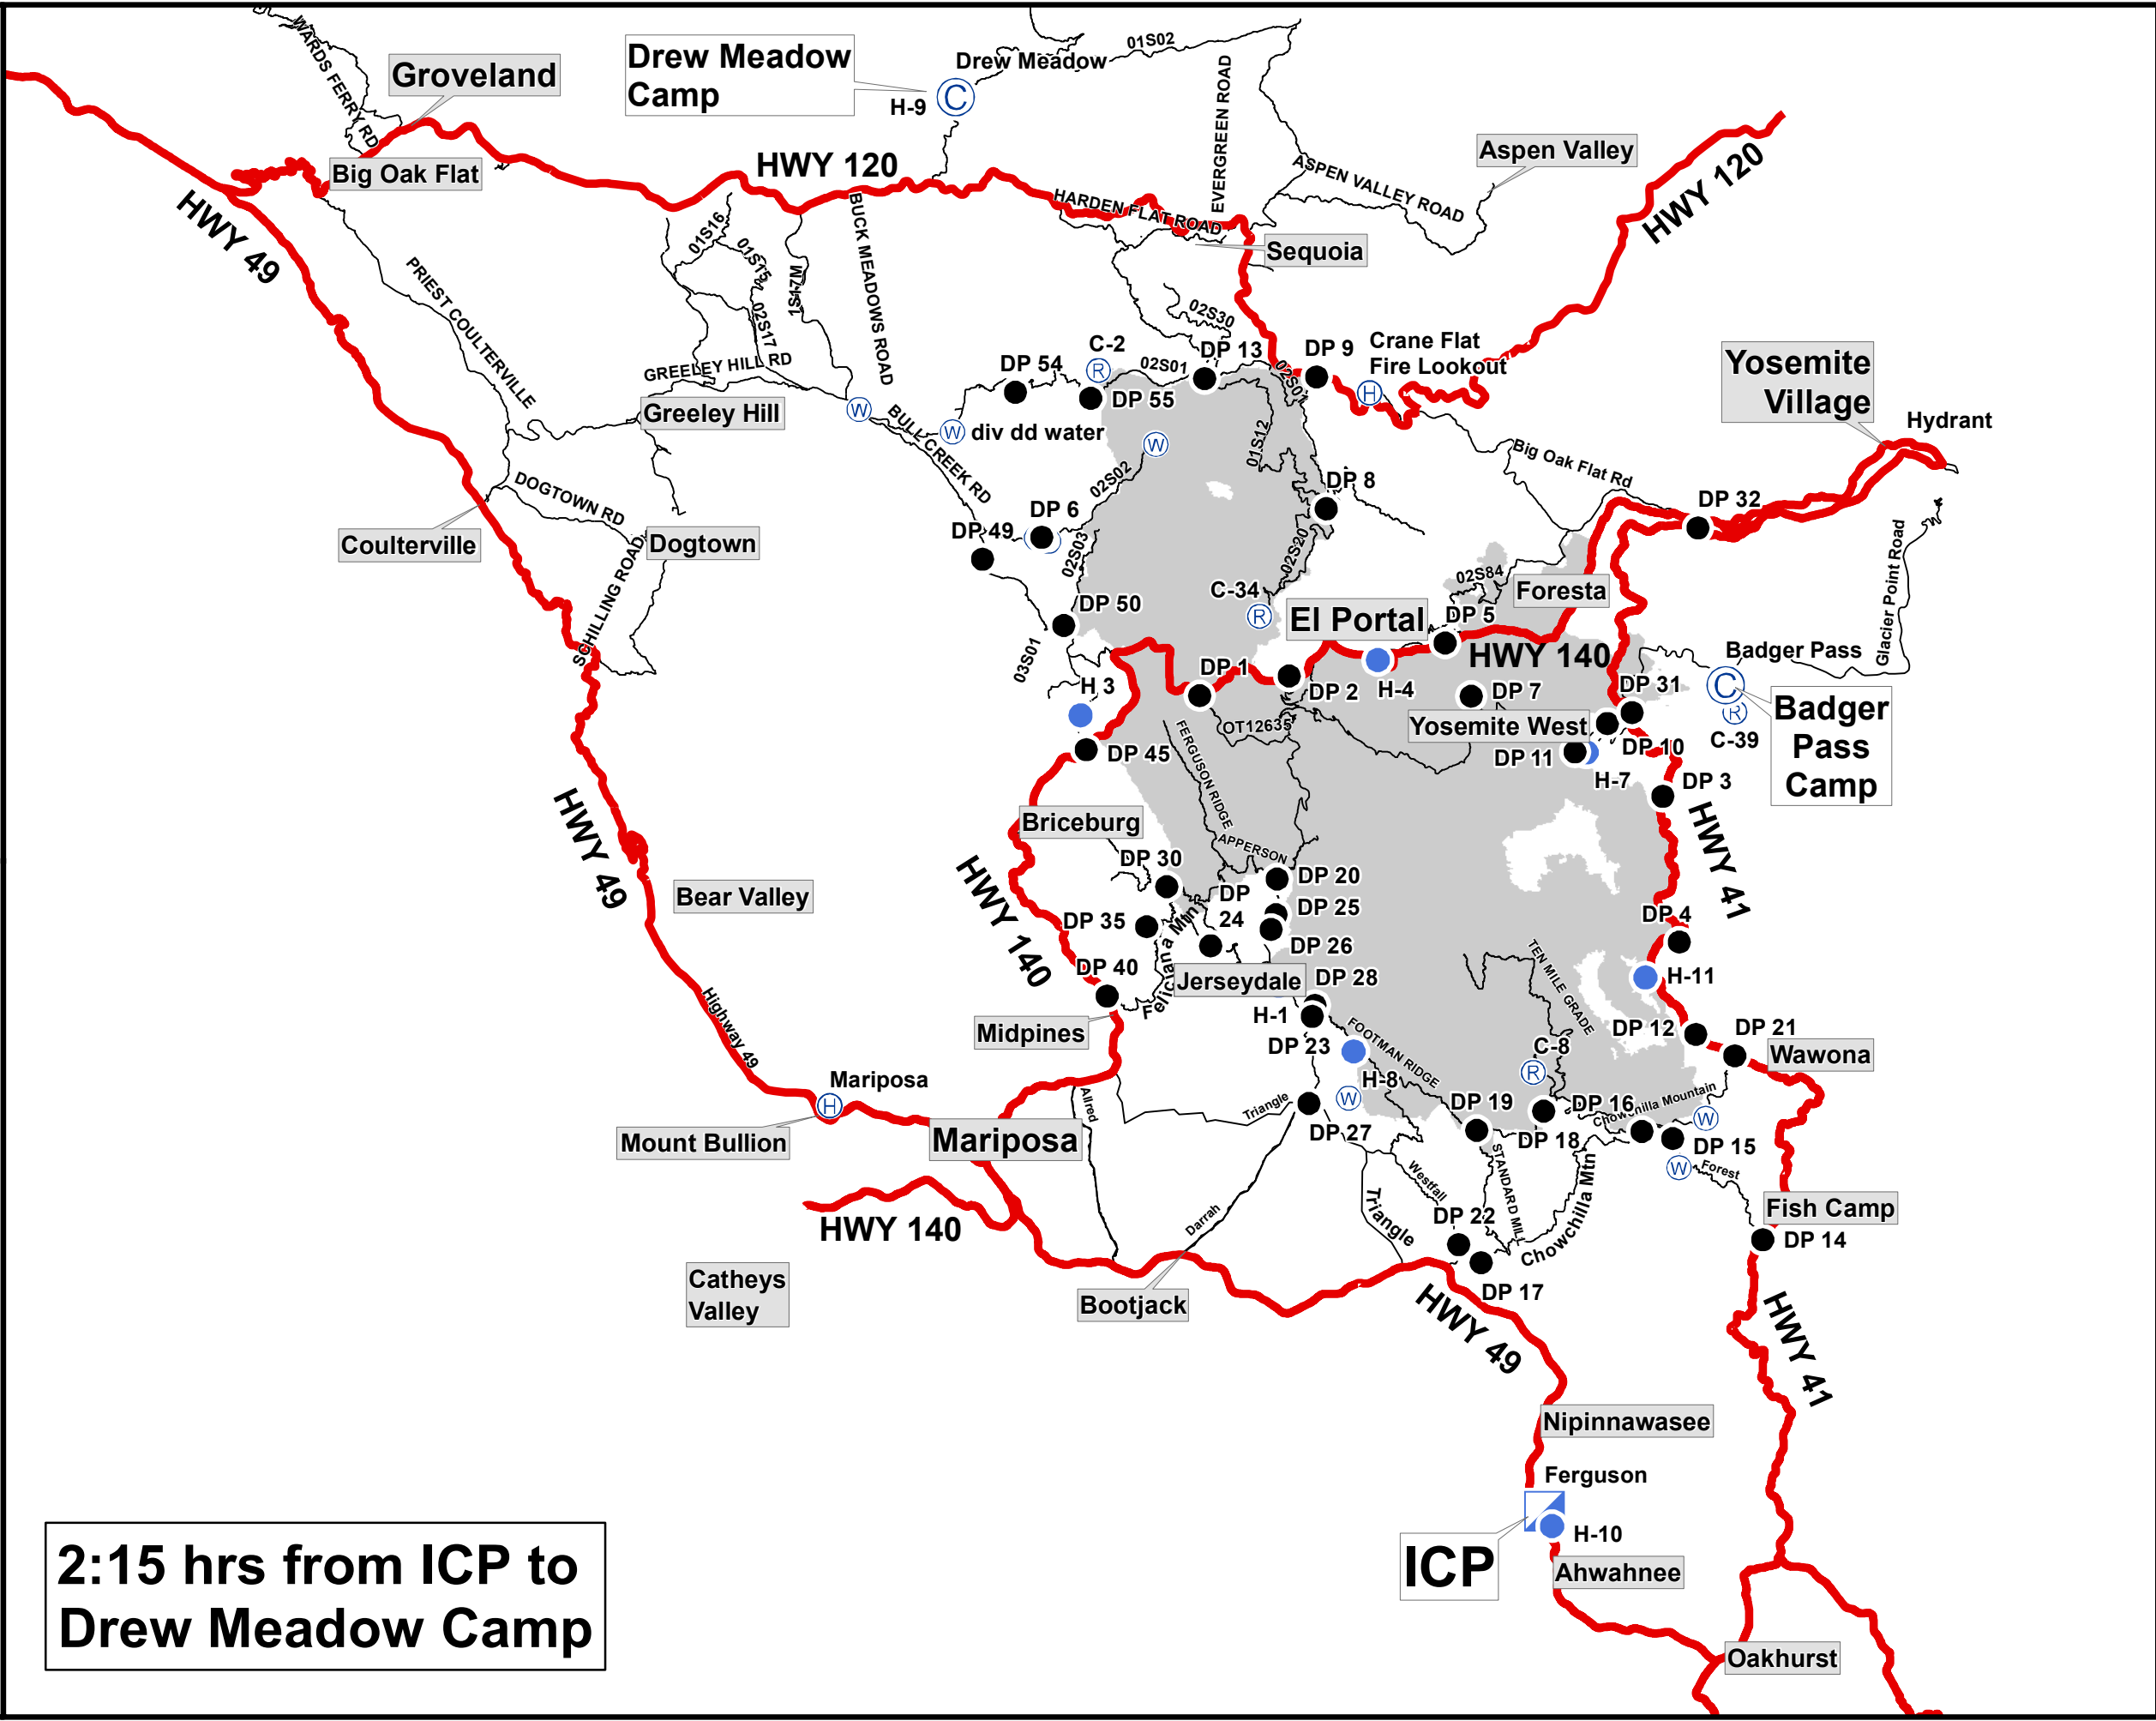

Transportation Ferguson

CA-SNF-000745

08/06/2018

- Drop Point
- ⊕ Helibase
- Helispot
- Ⓡ Repeater
- Ⓜ Water Source
- Ⓢ Camp
- ▣ Incident Command Post
- ▬ Highways
- ▬ Roads

2:15 hrs from ICP to
Drew Meadow Camp