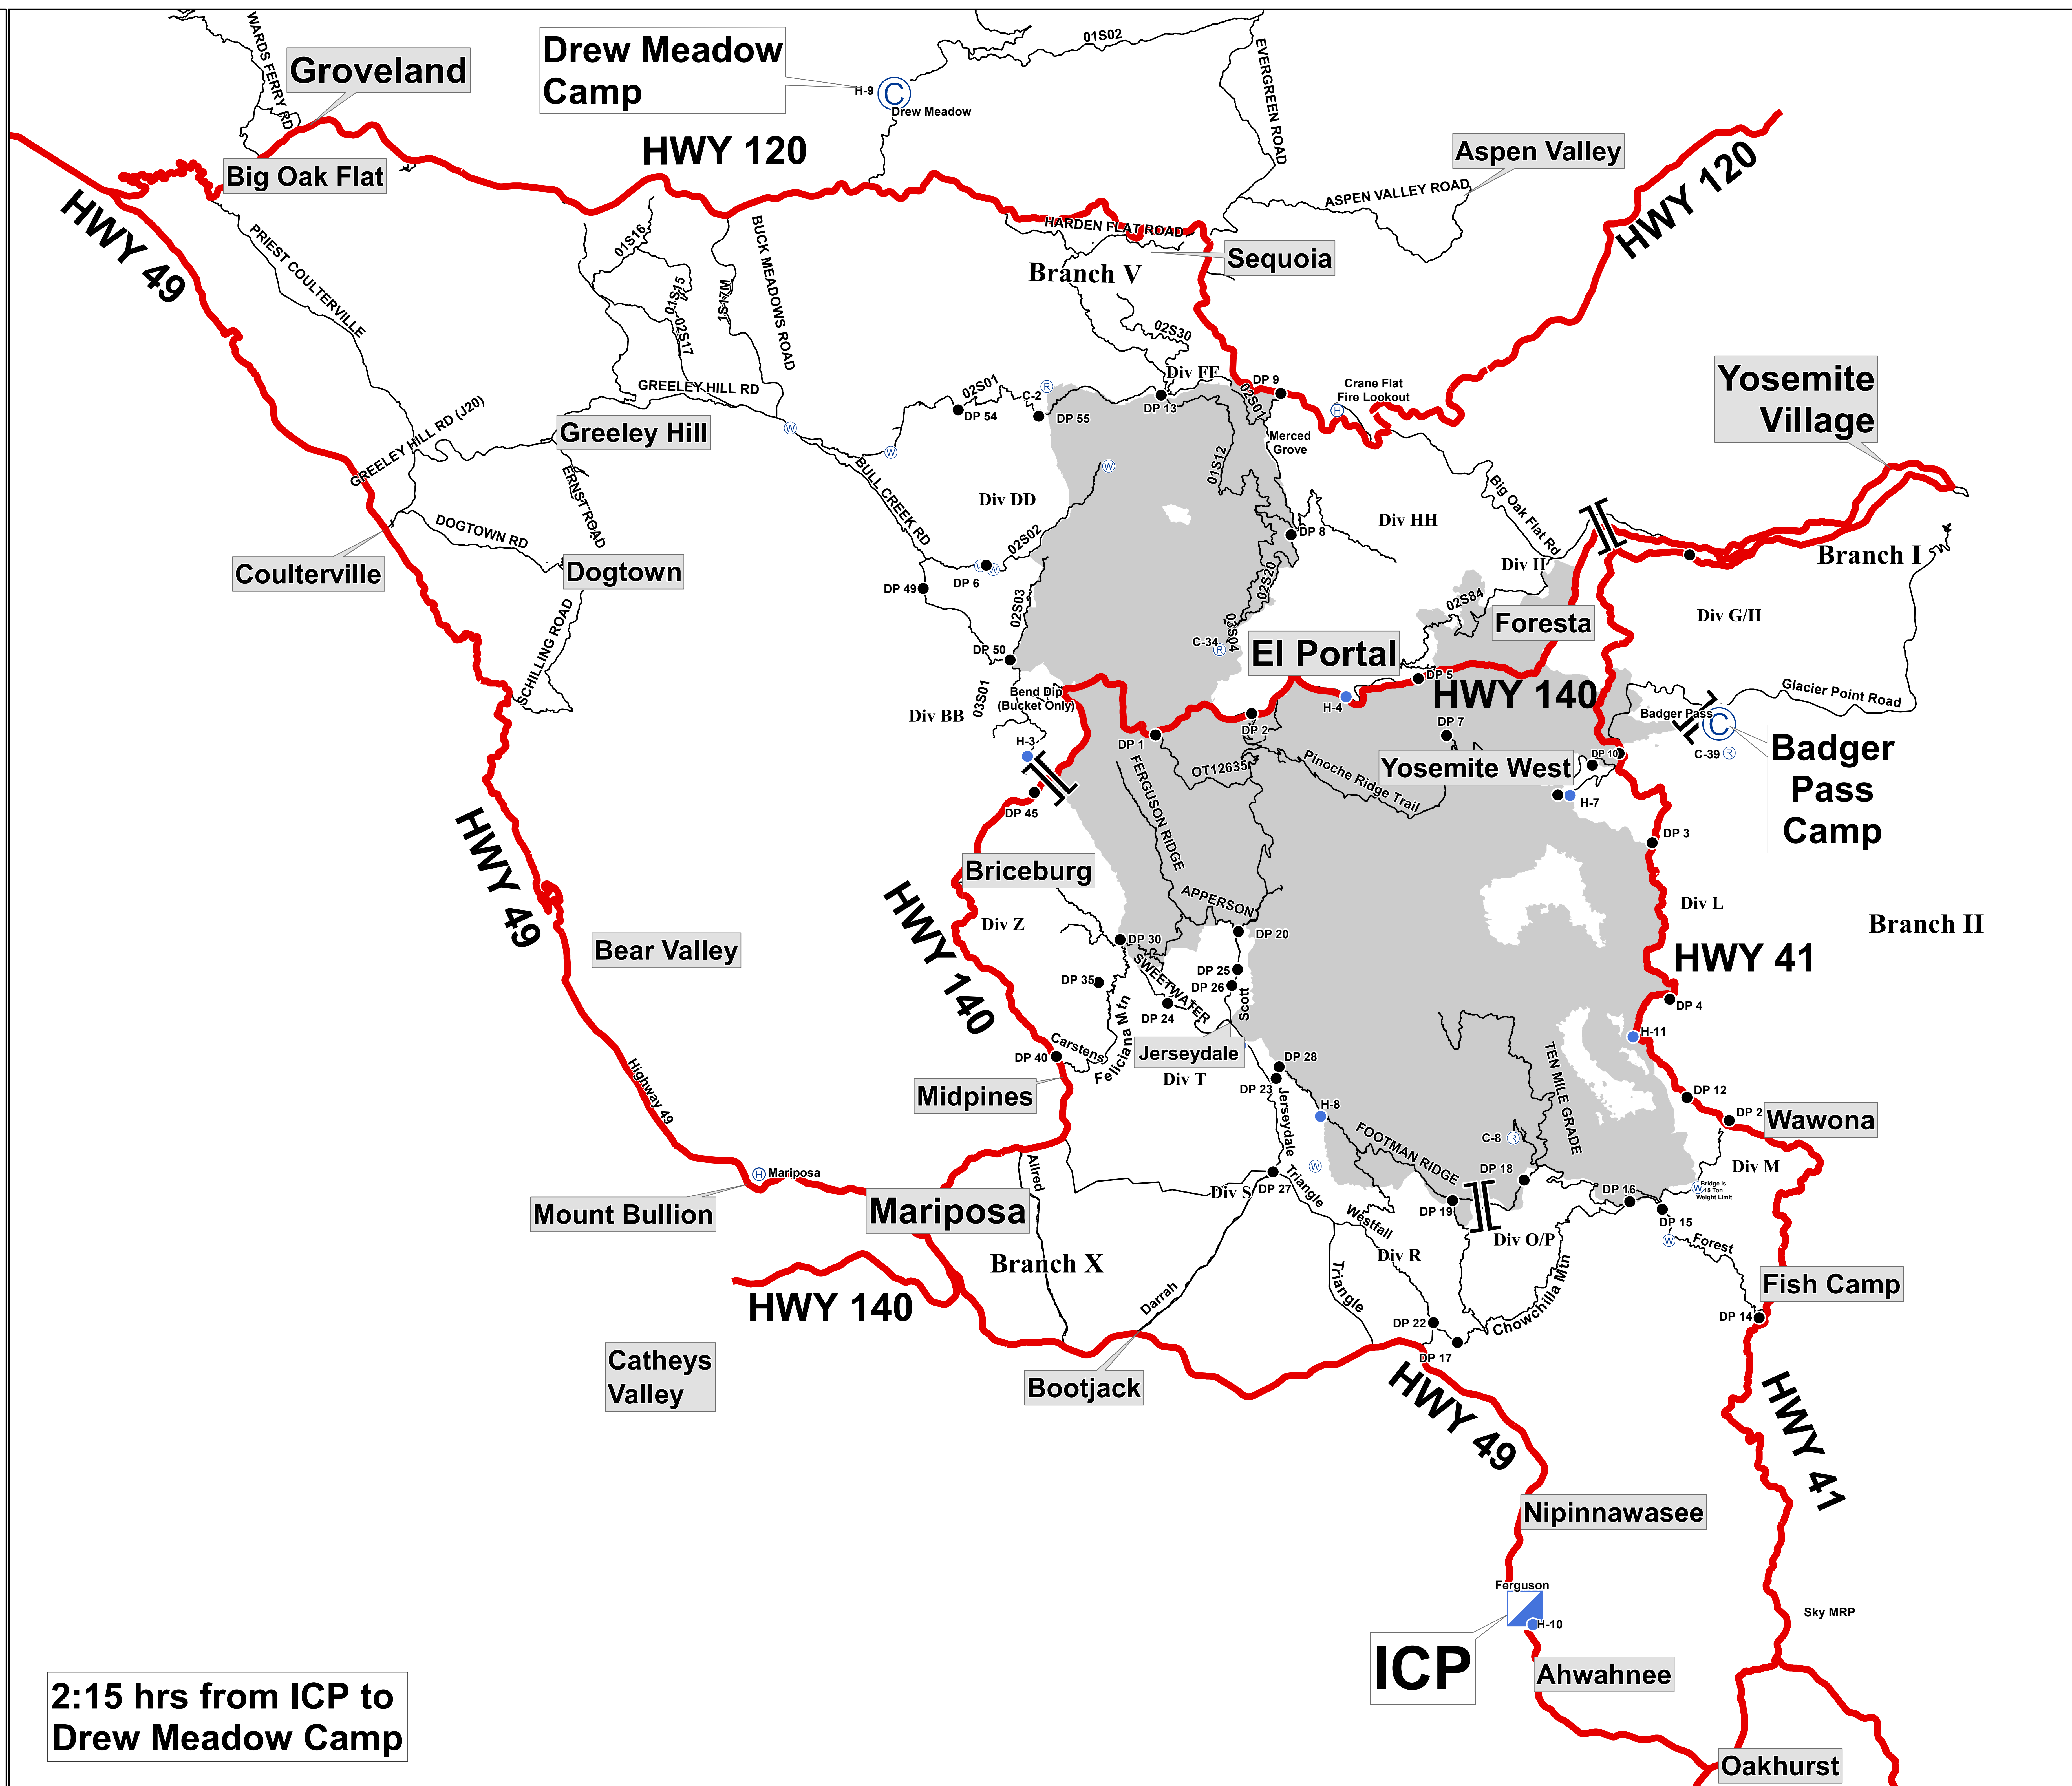

**Transportation
Ferguson**

CA-SNF-000745

08/06/2018

Legend

- Camp
- Drop Point
- Helibase
- Helispot
- Incident Command Post
- Repeater
- Water Source
- Branch Break
- Highways
- Roads

**2:15 hrs from ICP to
Drew Meadow Camp**