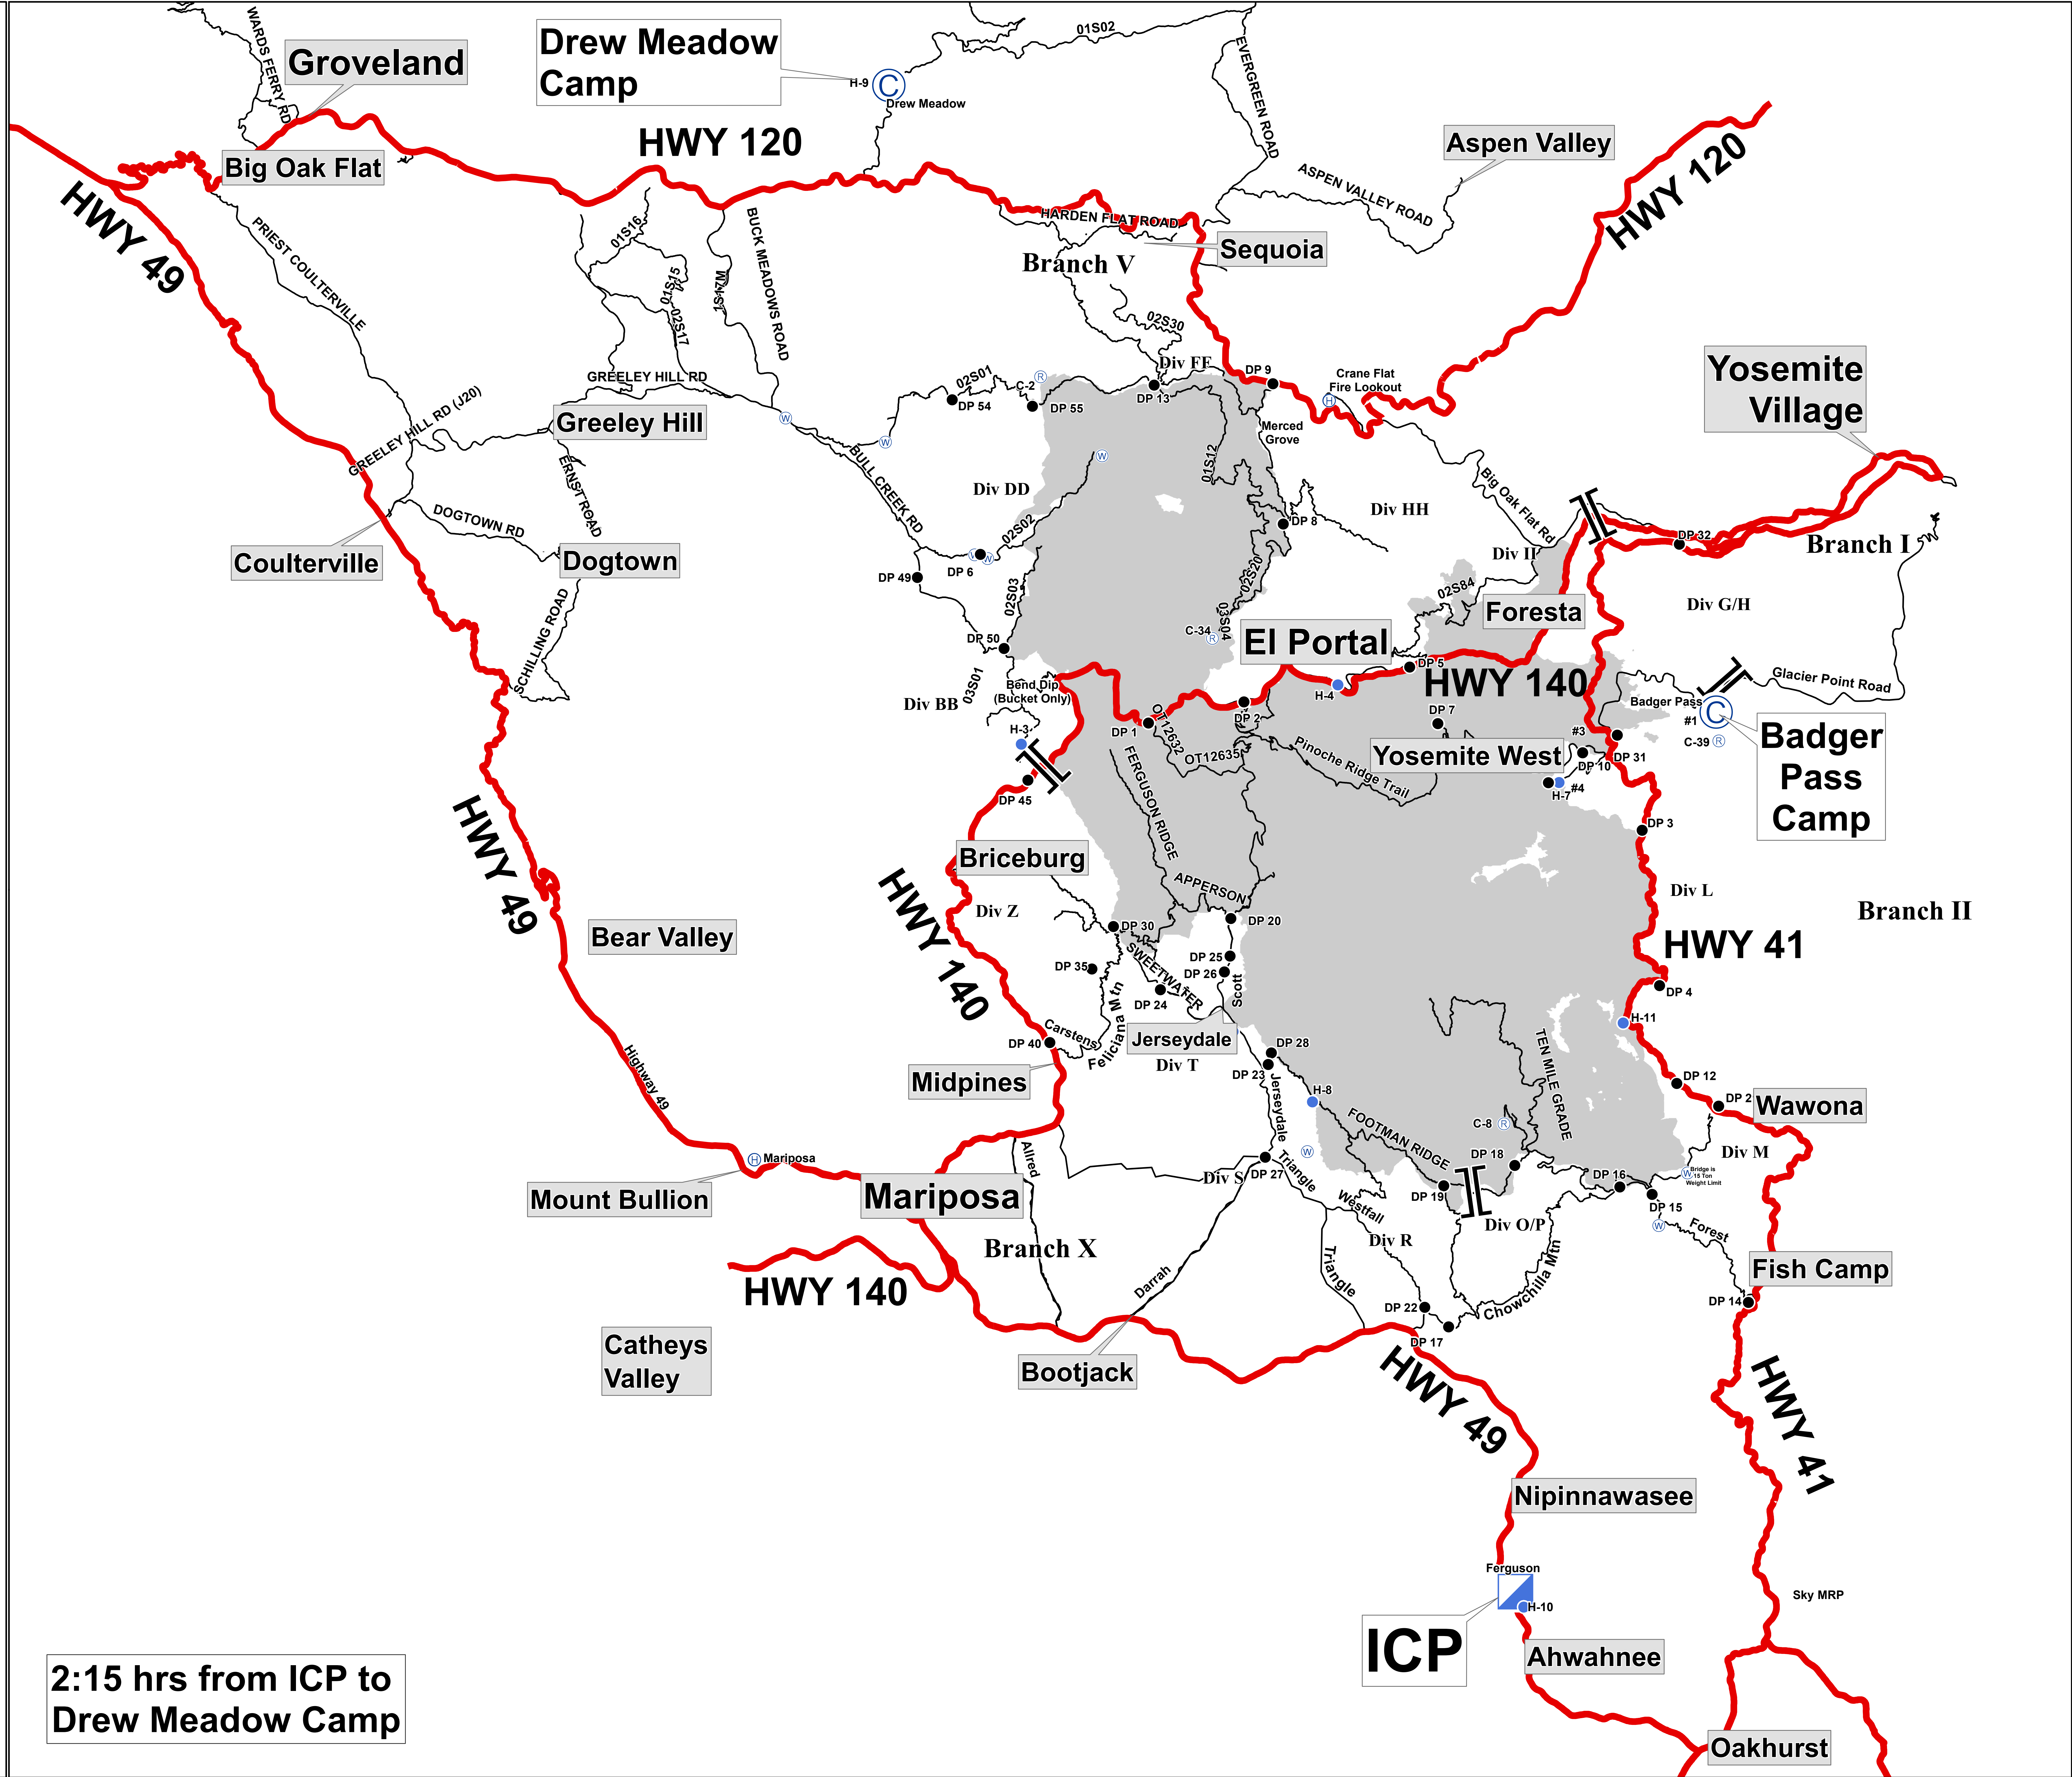

**Transportation
Ferguson**

CA-SNF-000745

08/07/2018

Legend

-  Camp
-  Drop Point
-  Helibase
-  Helispot
-  Incident Command Post
-  Repeater
-  Water Source
-  Branch Break
-  Highways
-  Roads

**2:15 hrs from ICP to
Drew Meadow Camp**