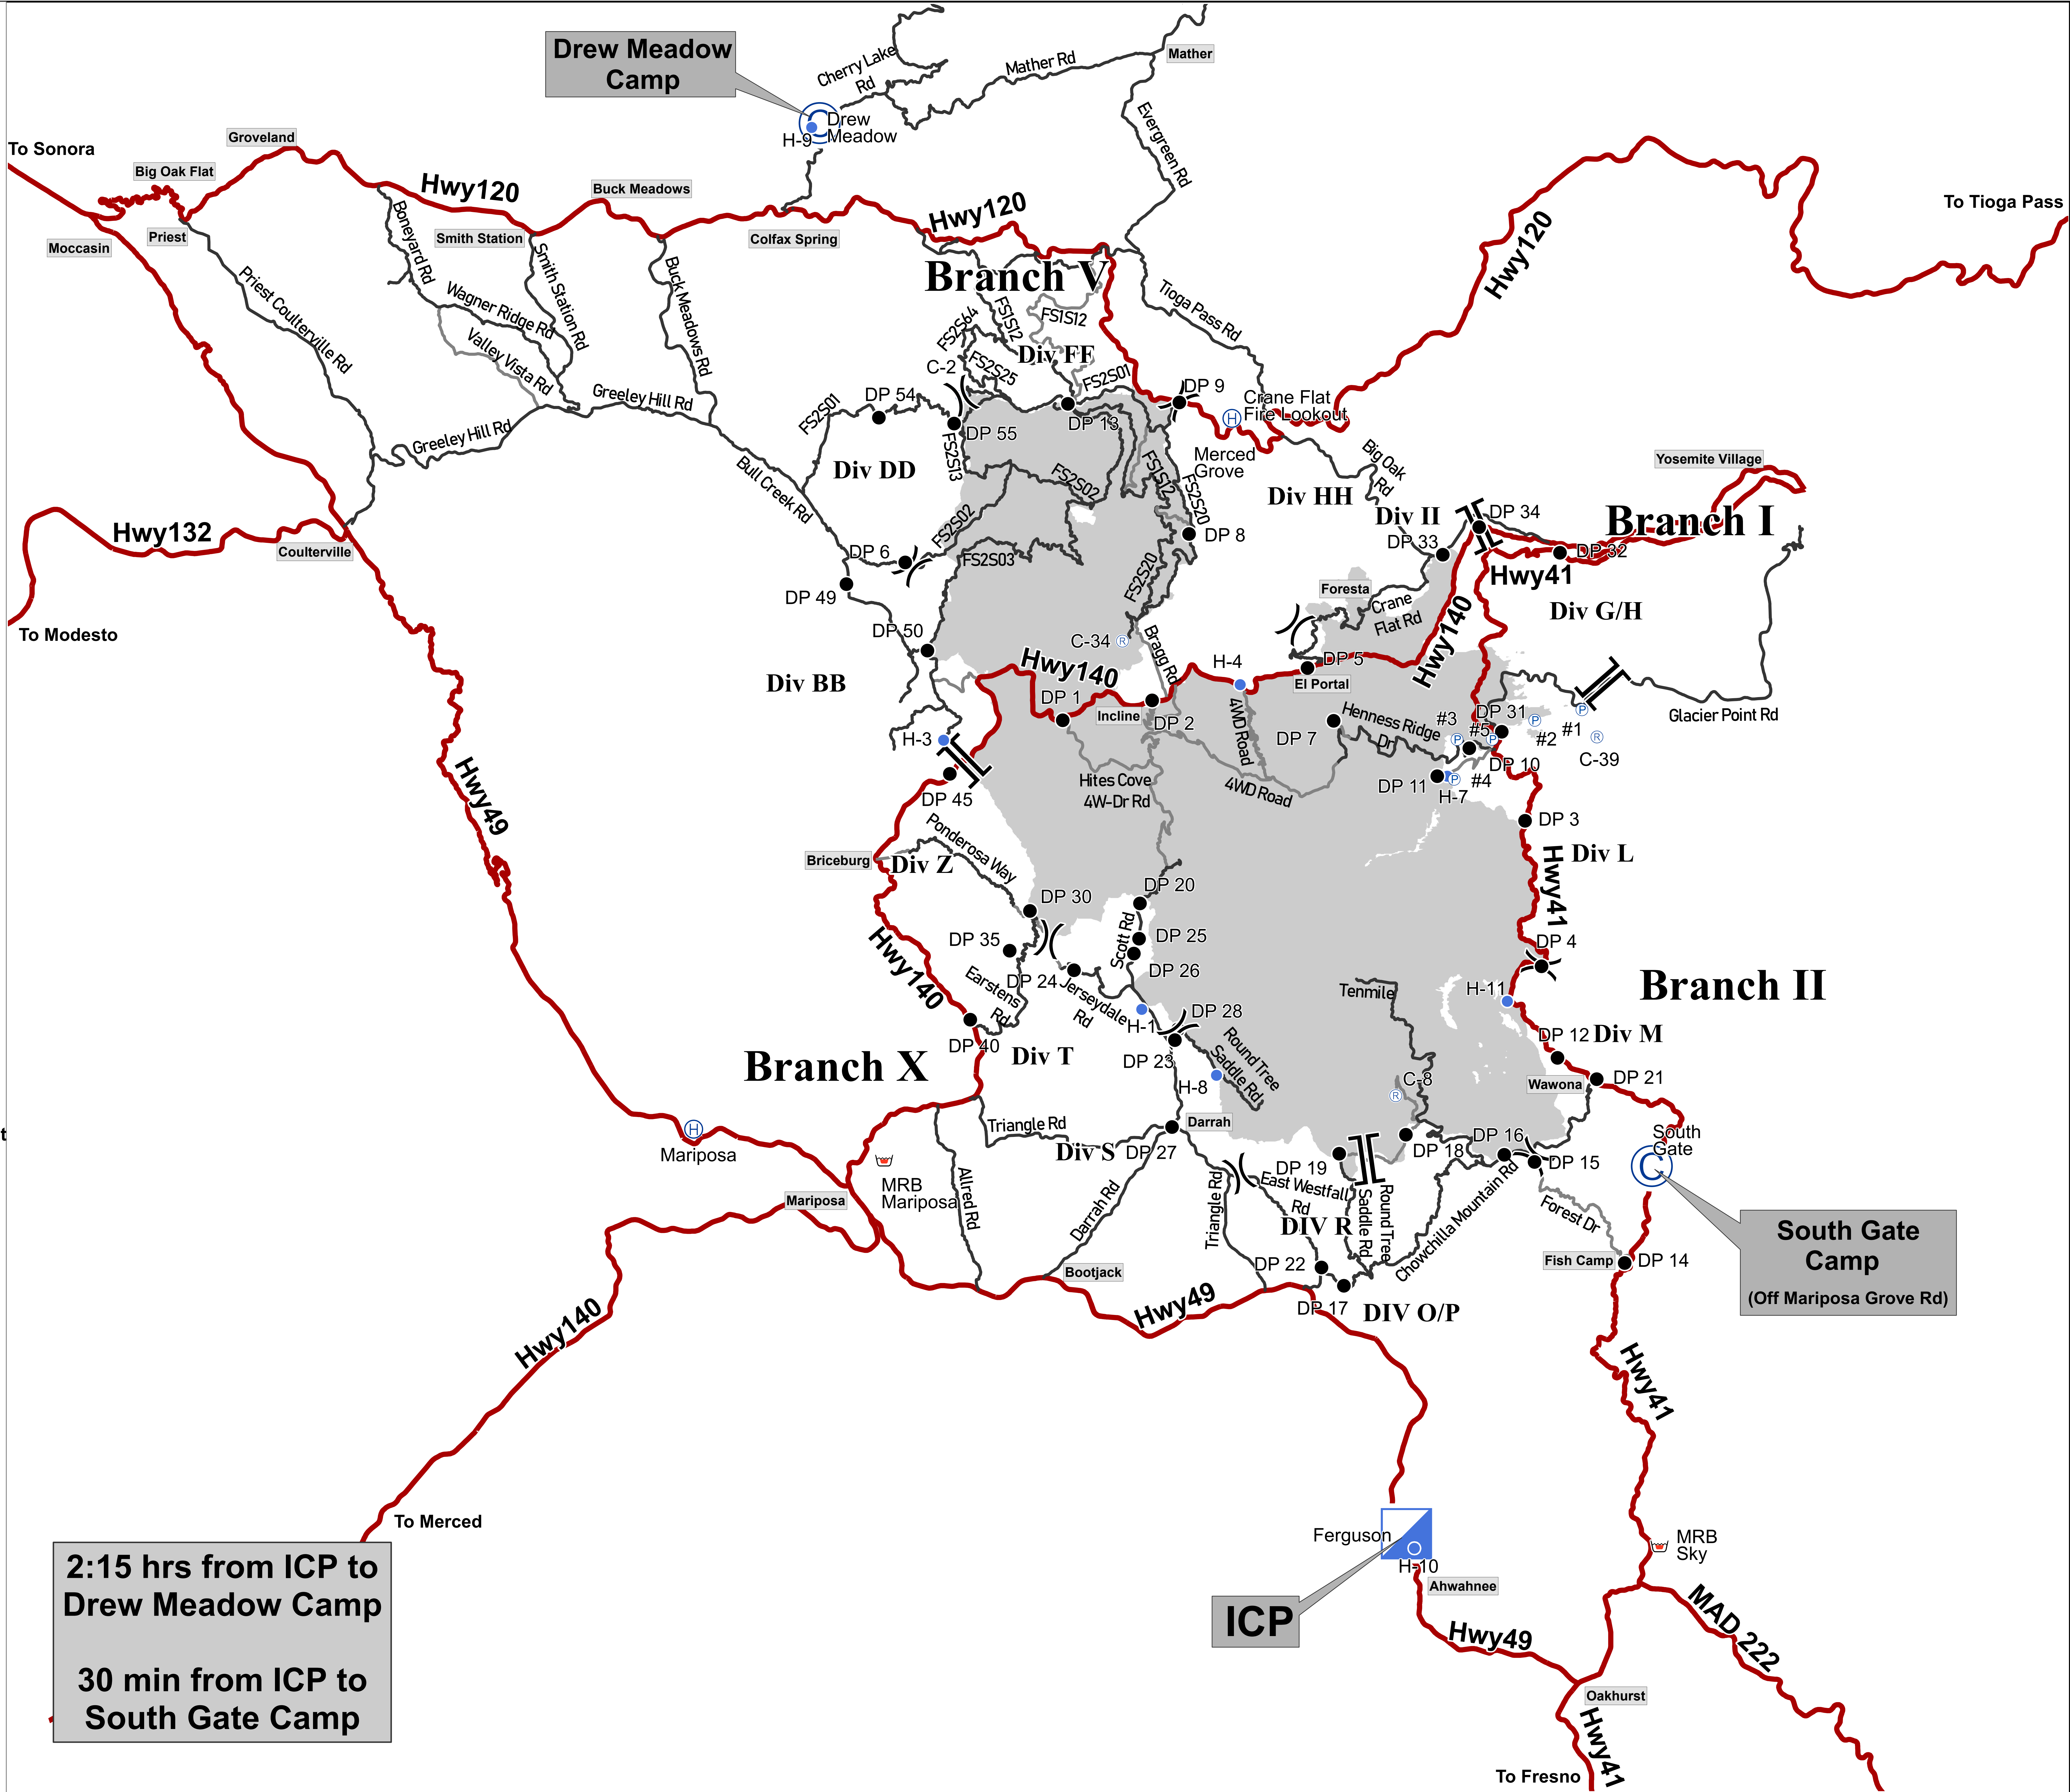

# Transportation Ferguson

CA-SNF-000745

08/08/2018

- Camp
- Drop Point
- Helibase
- Helispot
- ICP
- Pump
- Repeater
- Retardant/Mud Pit
- Division Break
- Branch Break
- 4x4
- Road
- Highway

**2:15 hrs from ICP to  
Drew Meadow Camp**

**30 min from ICP to  
South Gate Camp**

**ICP**

**South Gate  
Camp**  
(Off Mariposa Grove Rd)