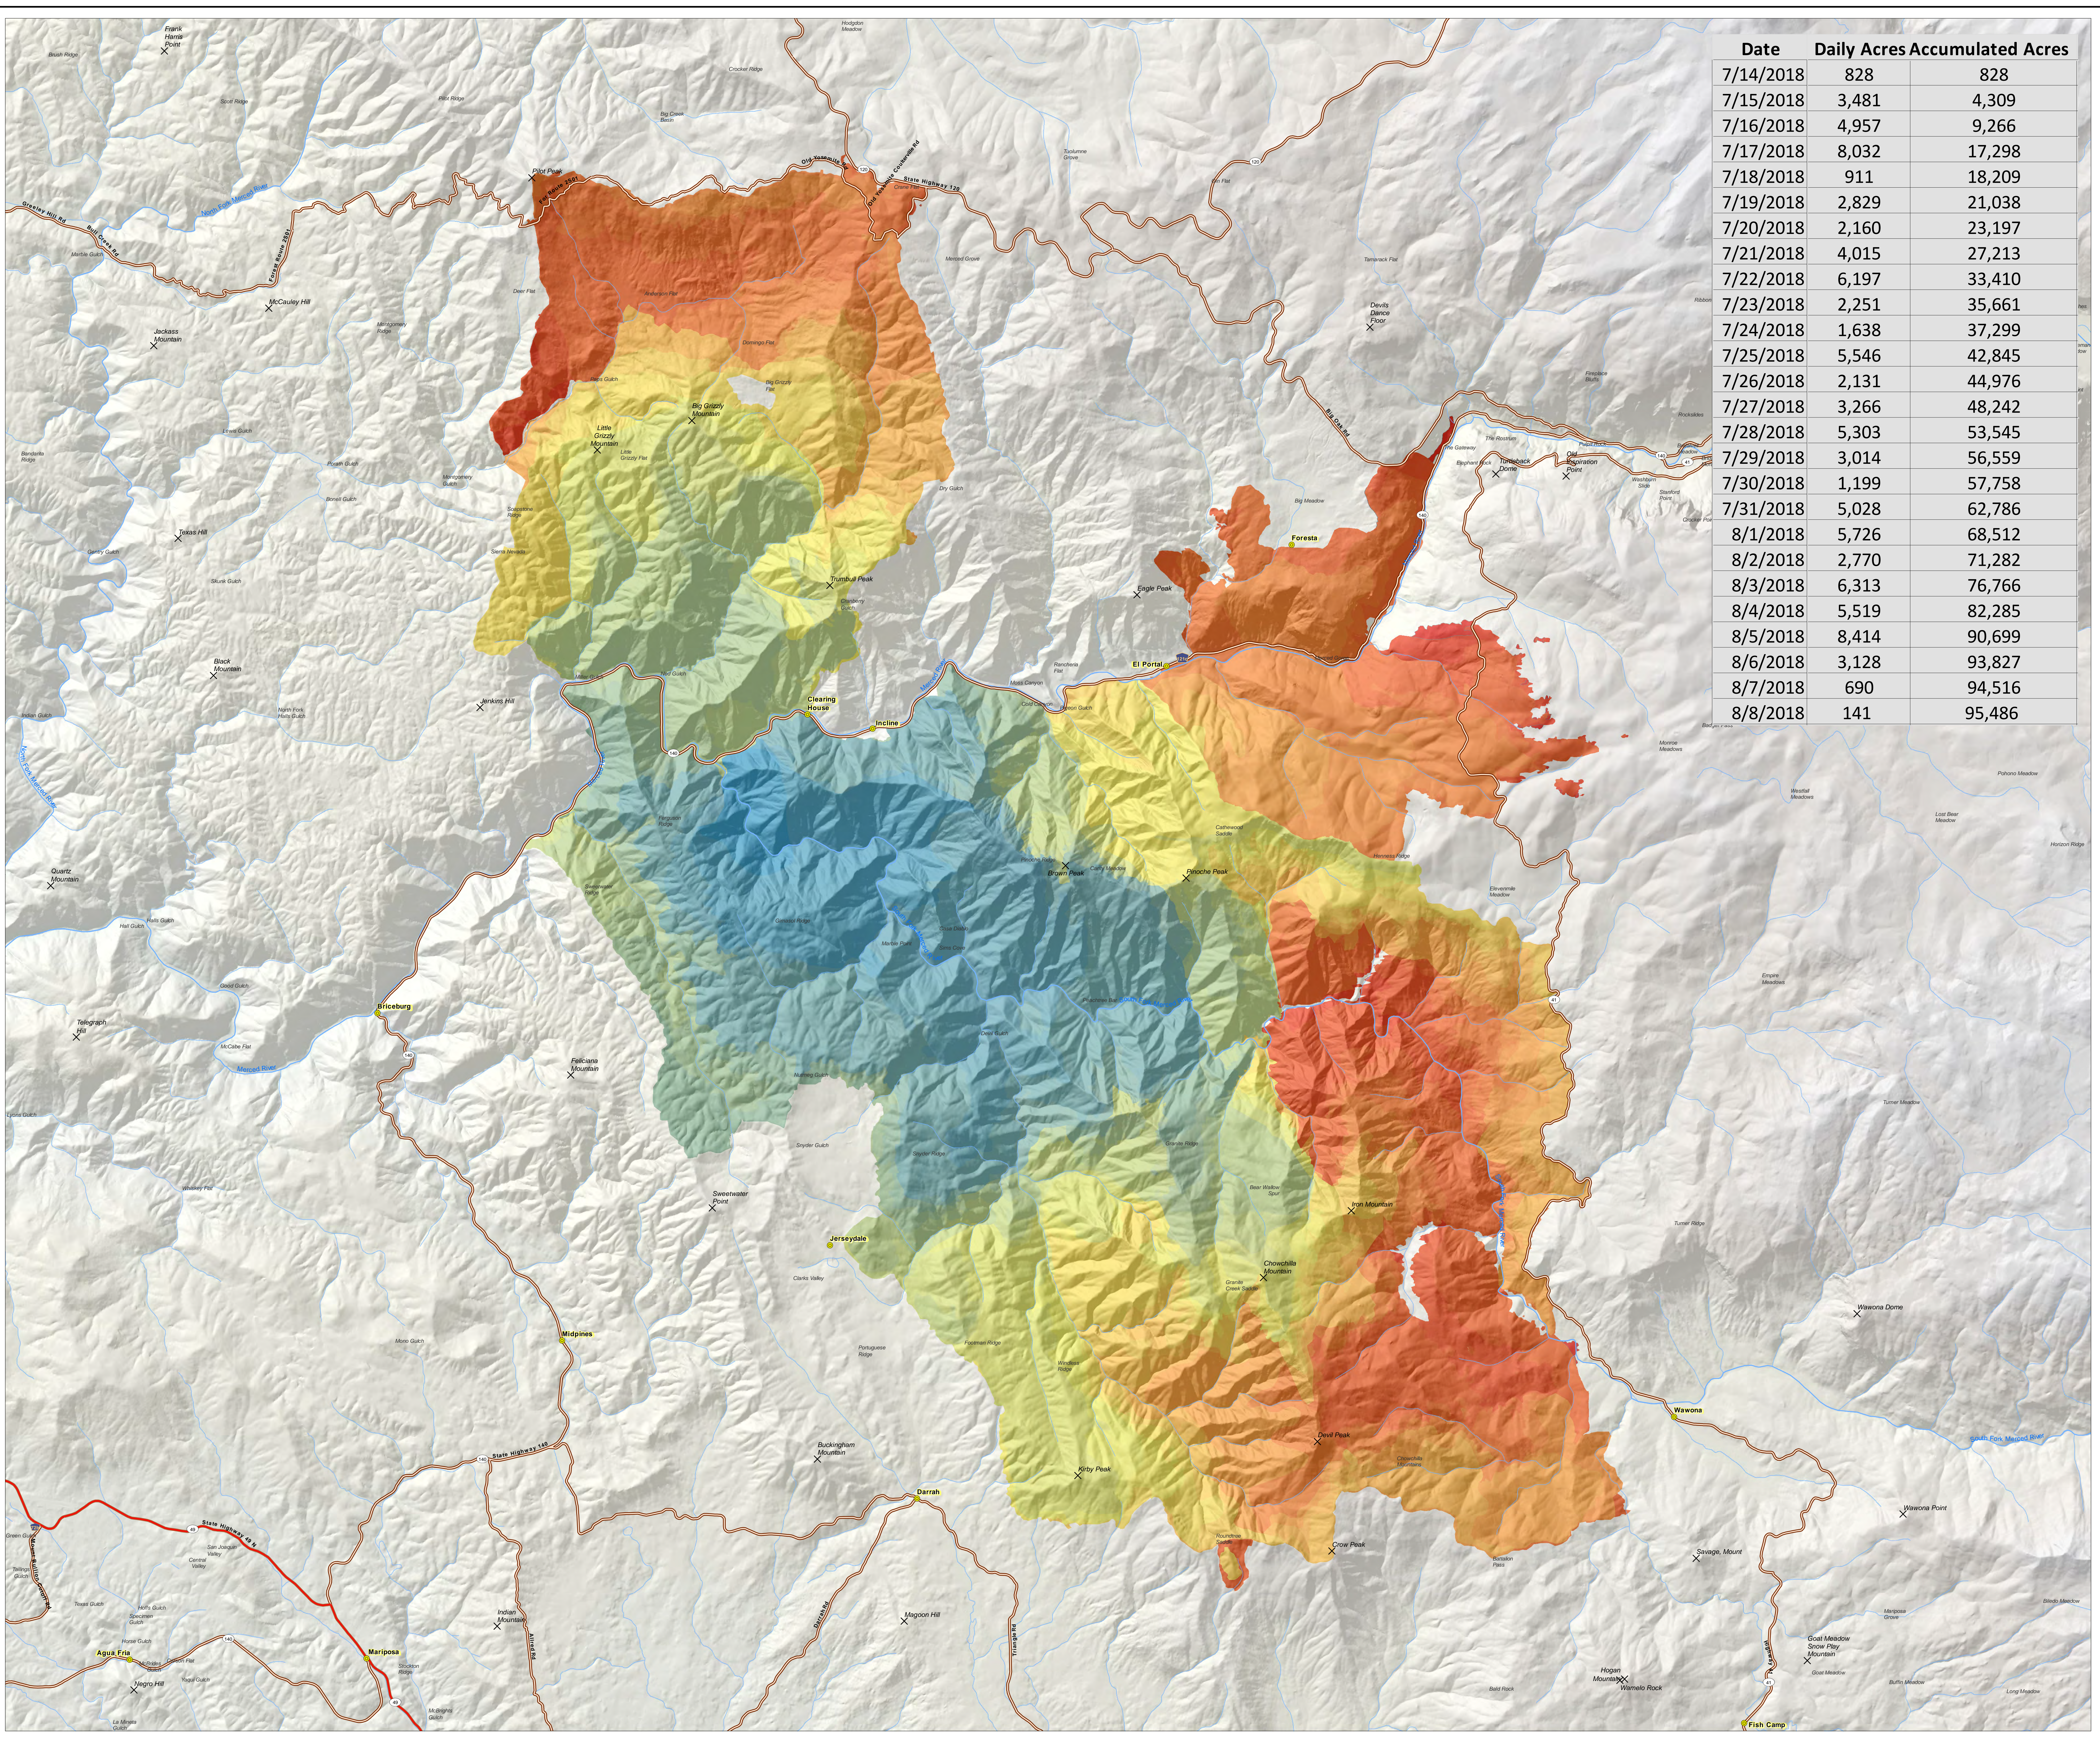

Progression

Ferguson Fire
 CA-SNF-000745
 8/9/2018
 0600

Progression

× Summits

N

0 1 2 Miles

Date	Daily Acres	Accumulated Acres
7/14/2018	828	828
7/15/2018	3,481	4,309
7/16/2018	4,957	9,266
7/17/2018	8,032	17,298
7/18/2018	911	18,209
7/19/2018	2,829	21,038
7/20/2018	2,160	23,197
7/21/2018	4,015	27,213
7/22/2018	6,197	33,410
7/23/2018	2,251	35,661
7/24/2018	1,638	37,299
7/25/2018	5,546	42,845
7/26/2018	2,131	44,976
7/27/2018	3,266	48,242
7/28/2018	5,303	53,545
7/29/2018	3,014	56,559
7/30/2018	1,199	57,758
7/31/2018	5,028	62,786
8/1/2018	5,726	68,512
8/2/2018	2,770	71,282
8/3/2018	6,313	76,766
8/4/2018	5,519	82,285
8/5/2018	8,414	90,699
8/6/2018	3,128	93,827
8/7/2018	690	94,516
8/8/2018	141	95,486