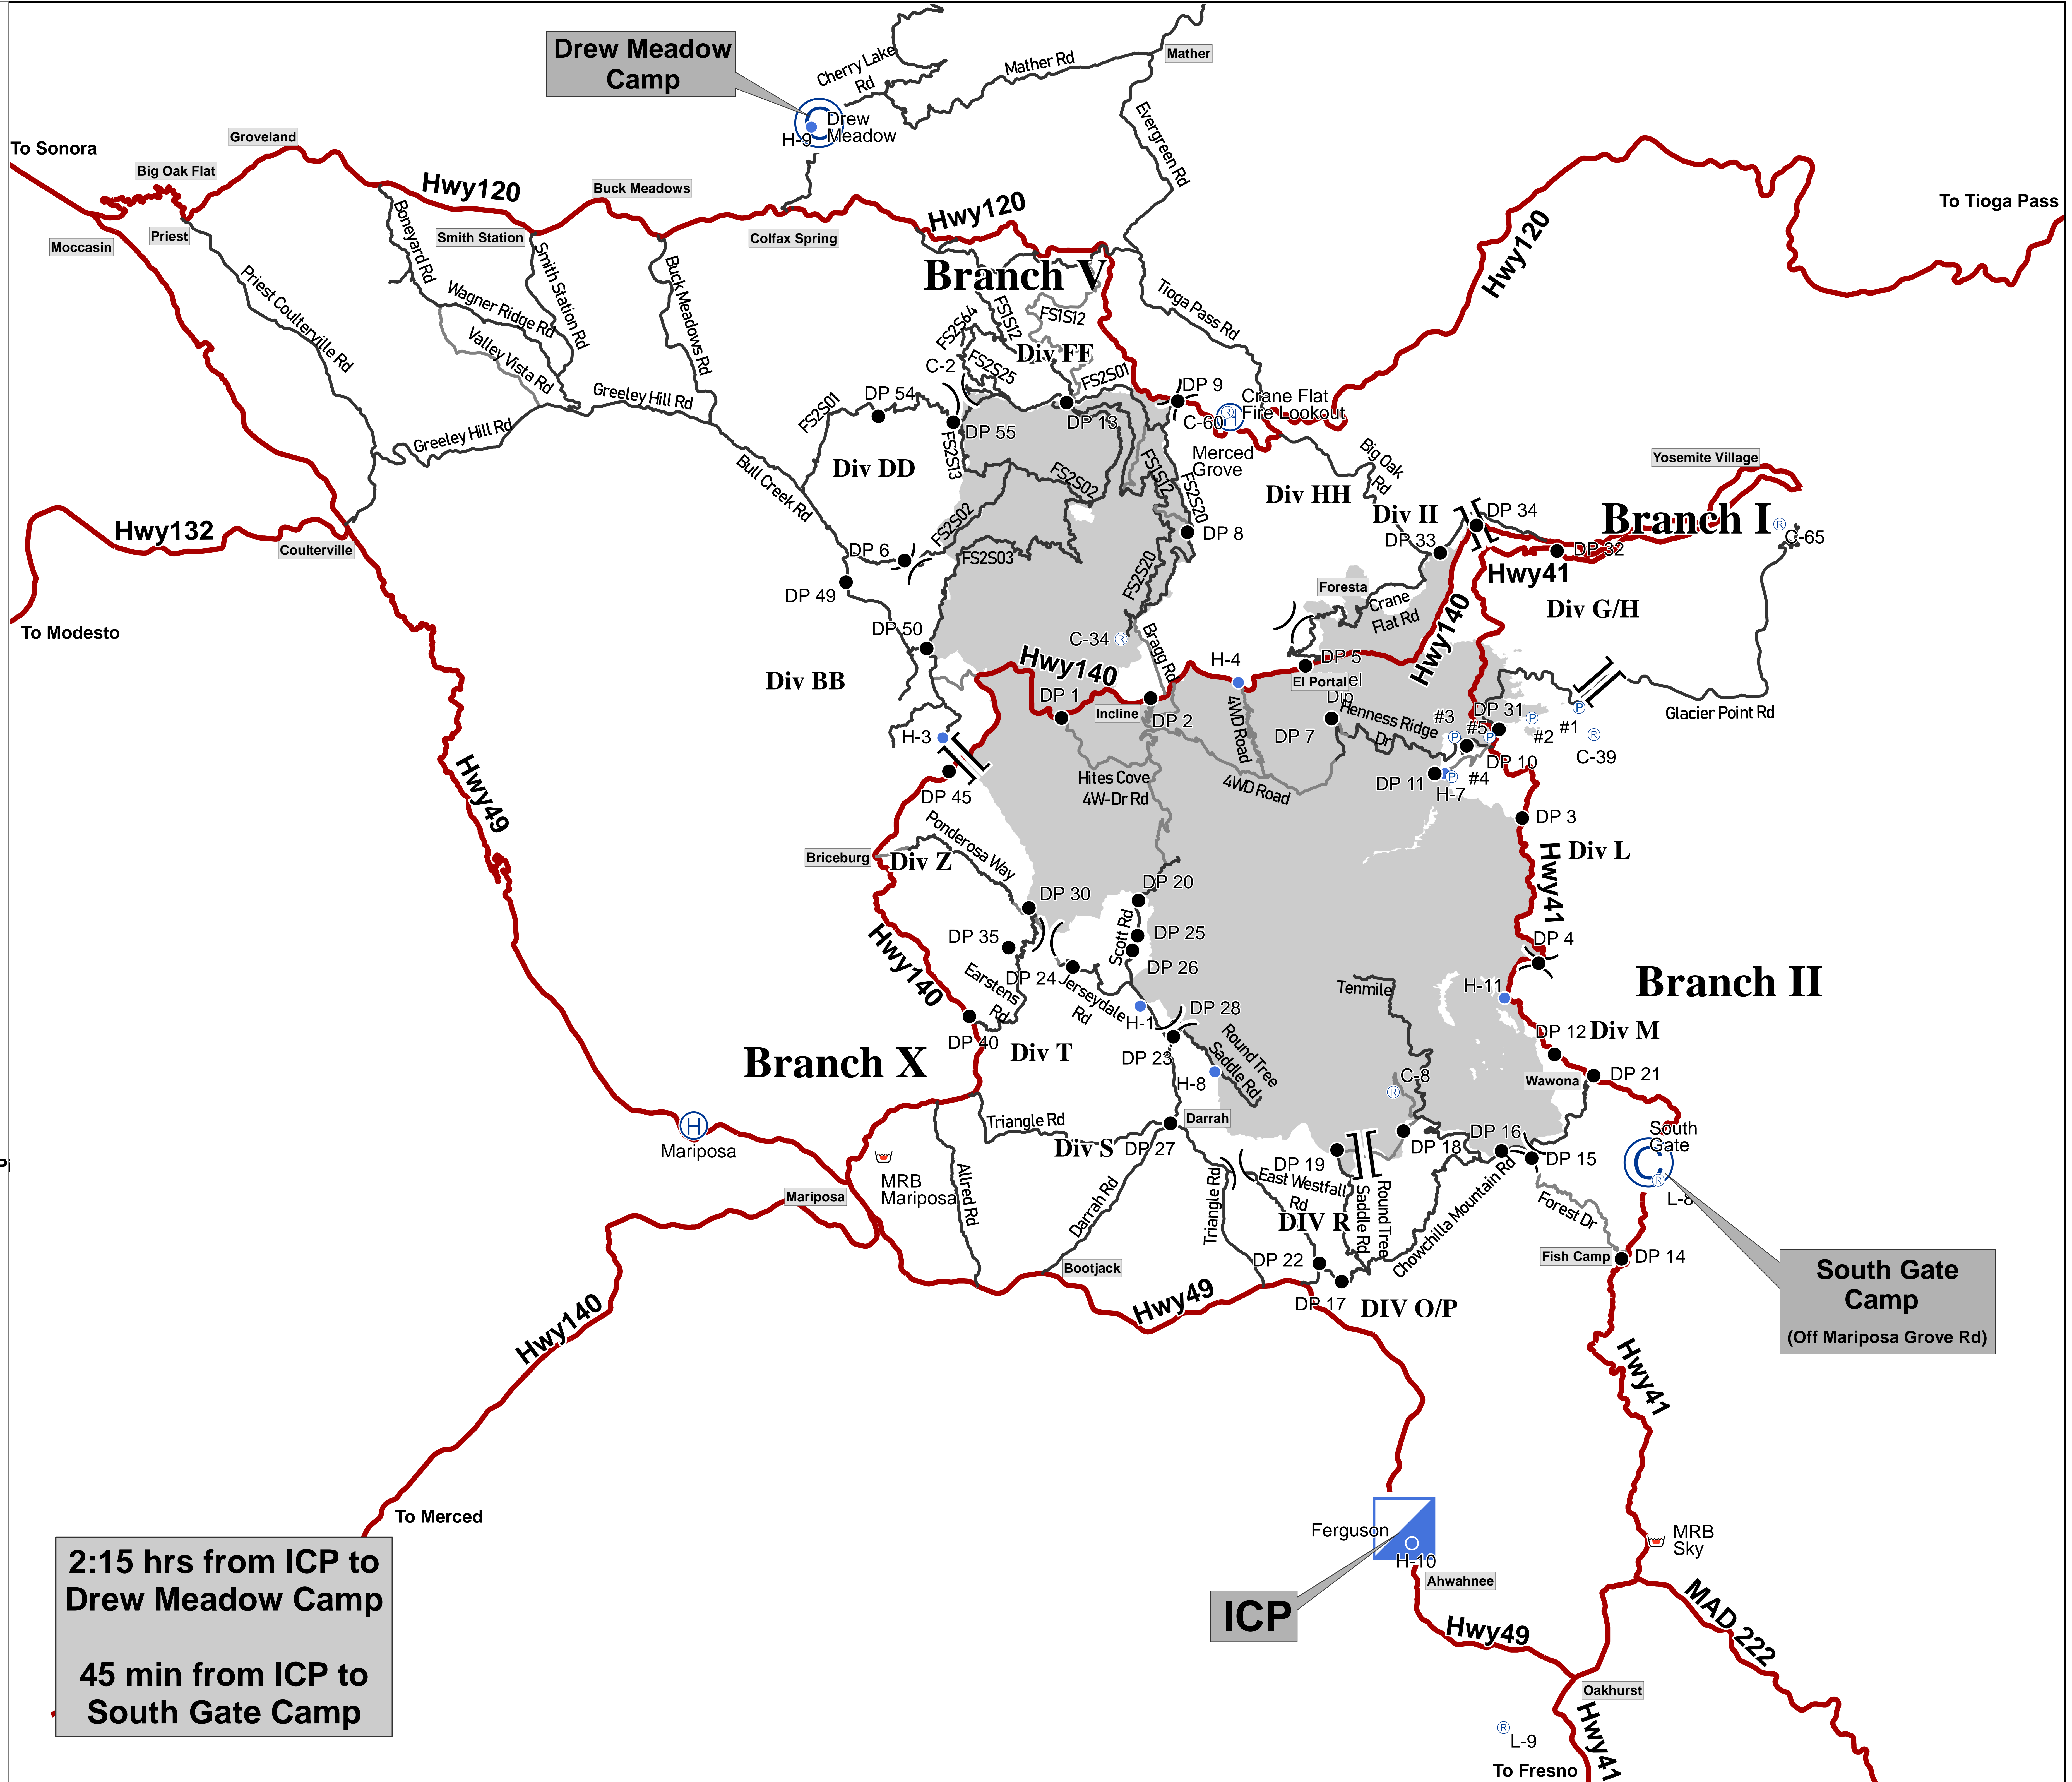

# Transportation Ferguson

CA-SNF-000745

08/09/2018

Camp

Drop Point

Helibase

Helispot

ICP

Pump

Repeater

Retardant/Mud P

Division Break

Branch Break

4x4

Road

Highway

2:15 hrs from ICP to Drew Meadow Camp

45 min from ICP to South Gate Camp

N

Drew Meadow Camp

South Gate Camp  
(Off Mariposa Grove Rd)

ICP