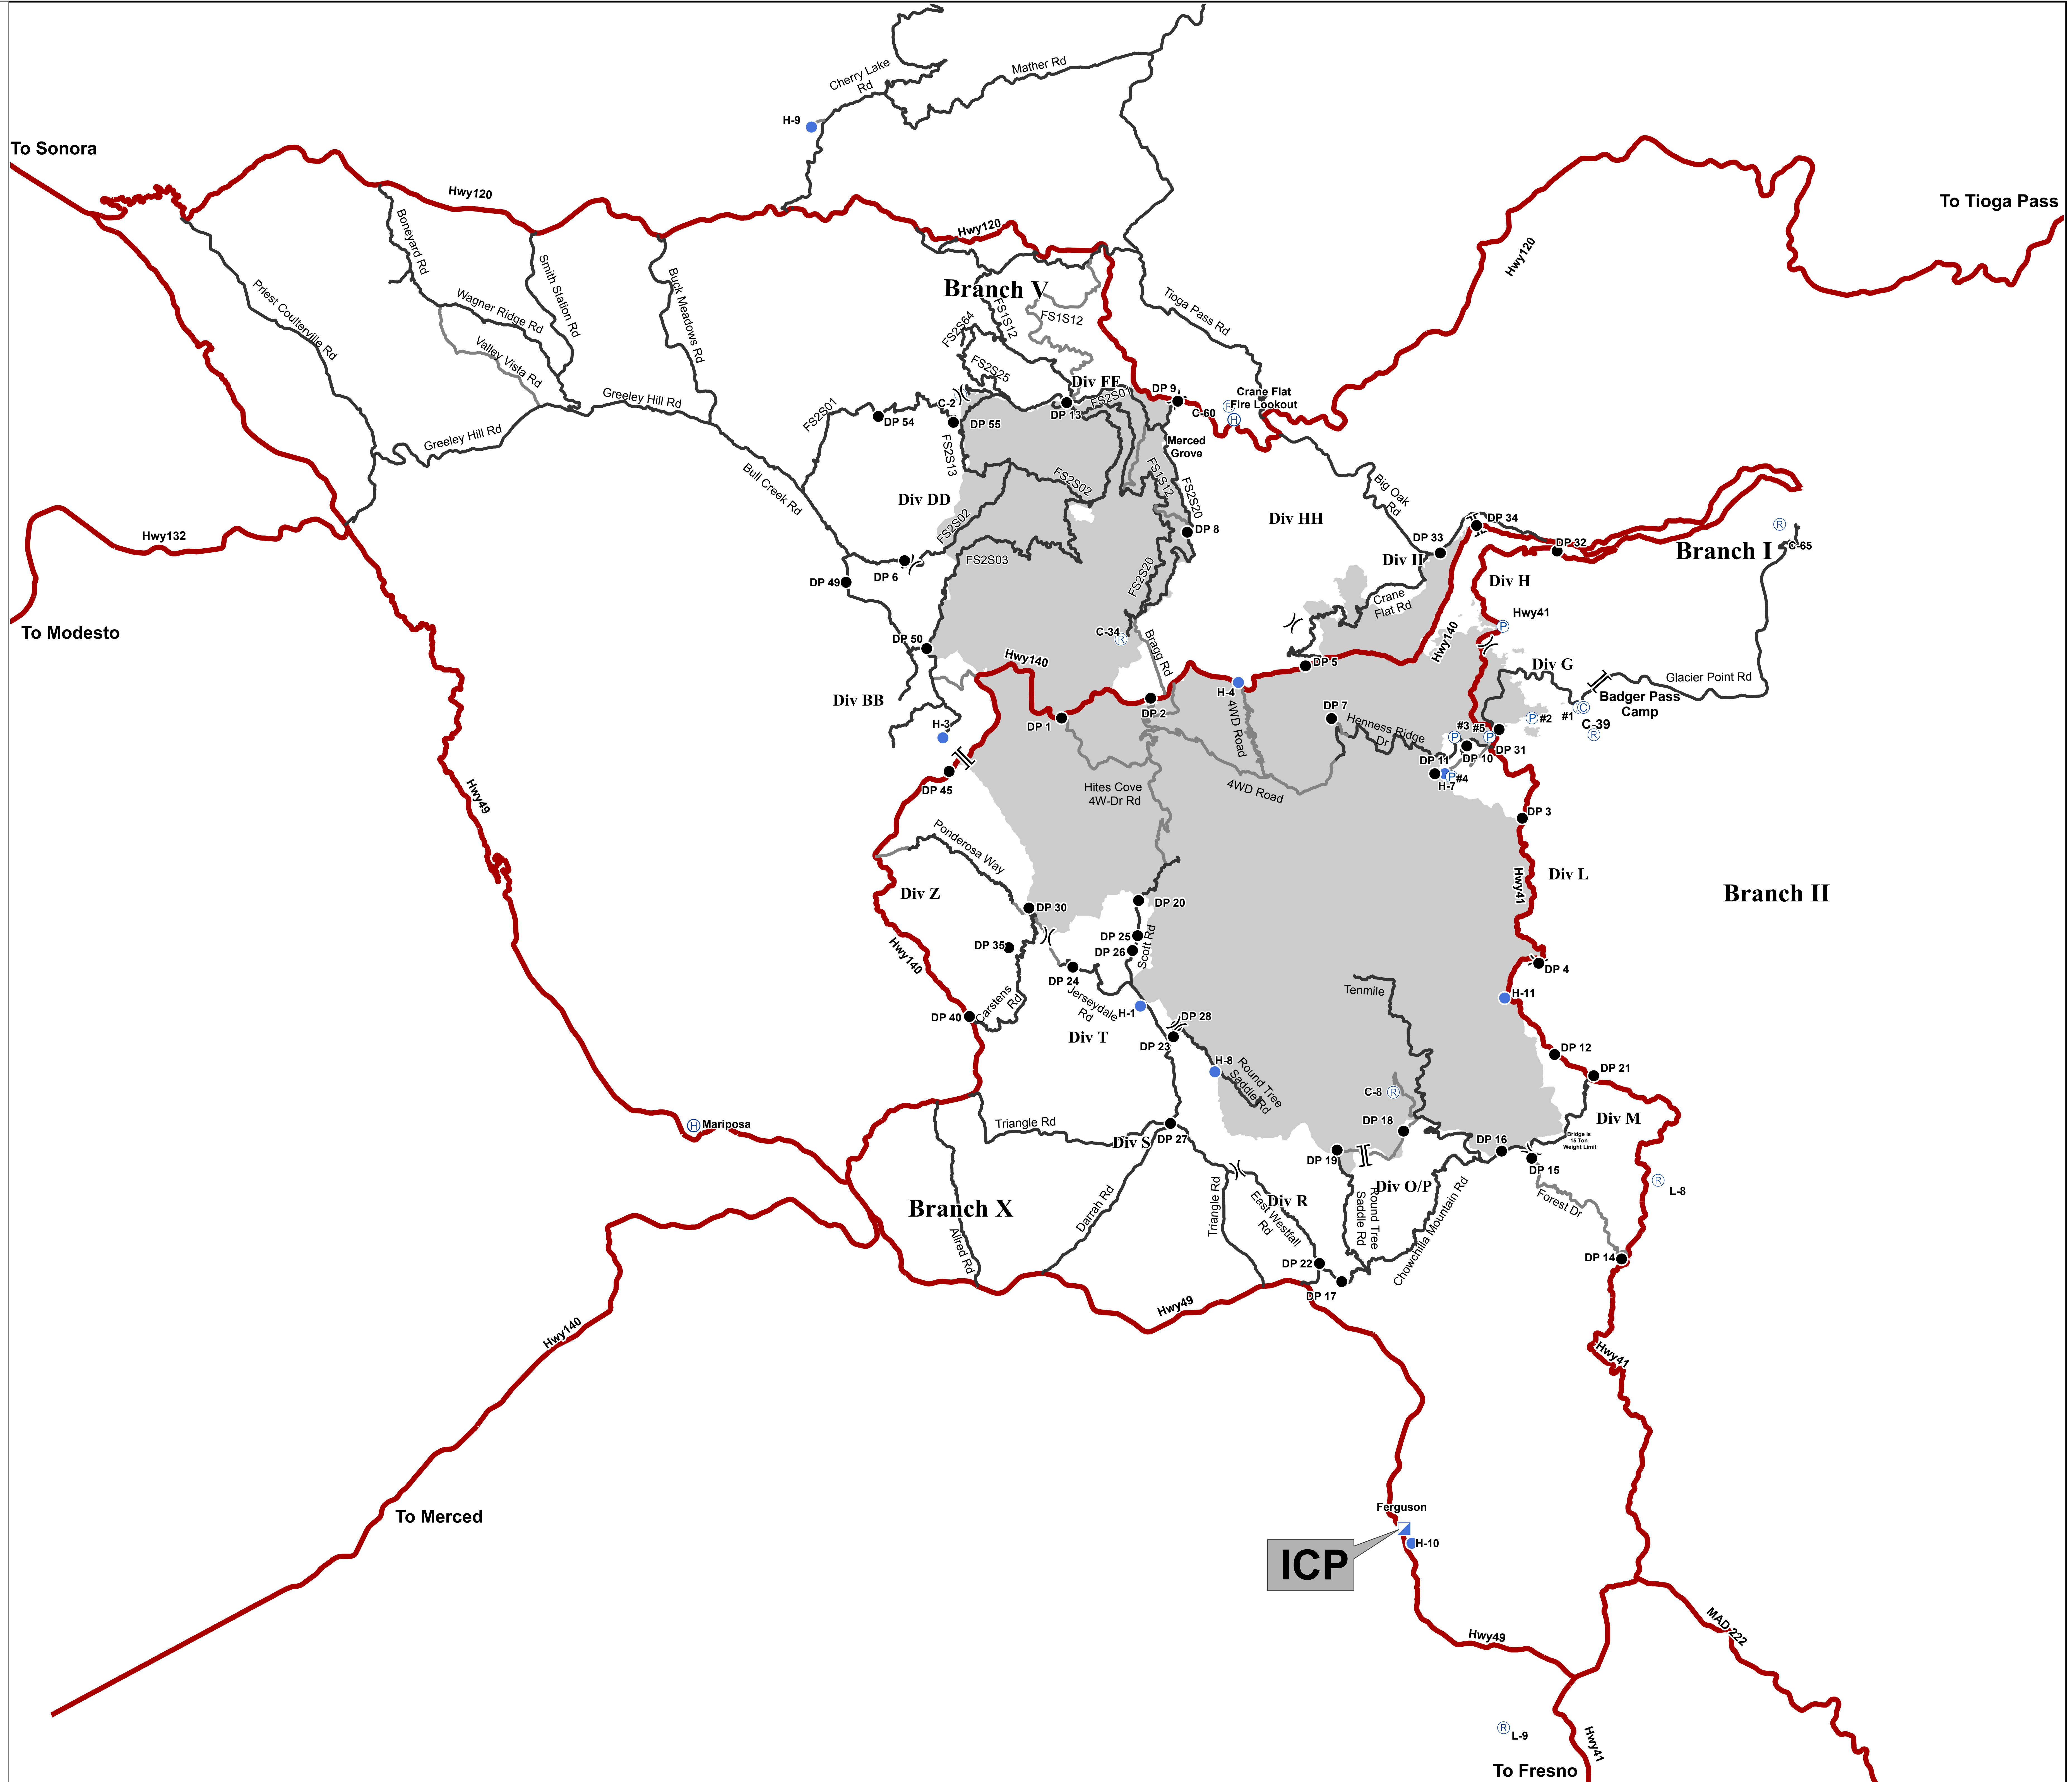

# Transportation Ferguson

CA-SNF-000745

08/11/2018

-  Camp
-  Drop Point
-  Helibase
-  Helispot
-  ICP
-  Pump
-  Repeater
-  Division Break
-  Branch Break
-  4x4
-  Road
-  Highway

ICP

L-9

MAD 222