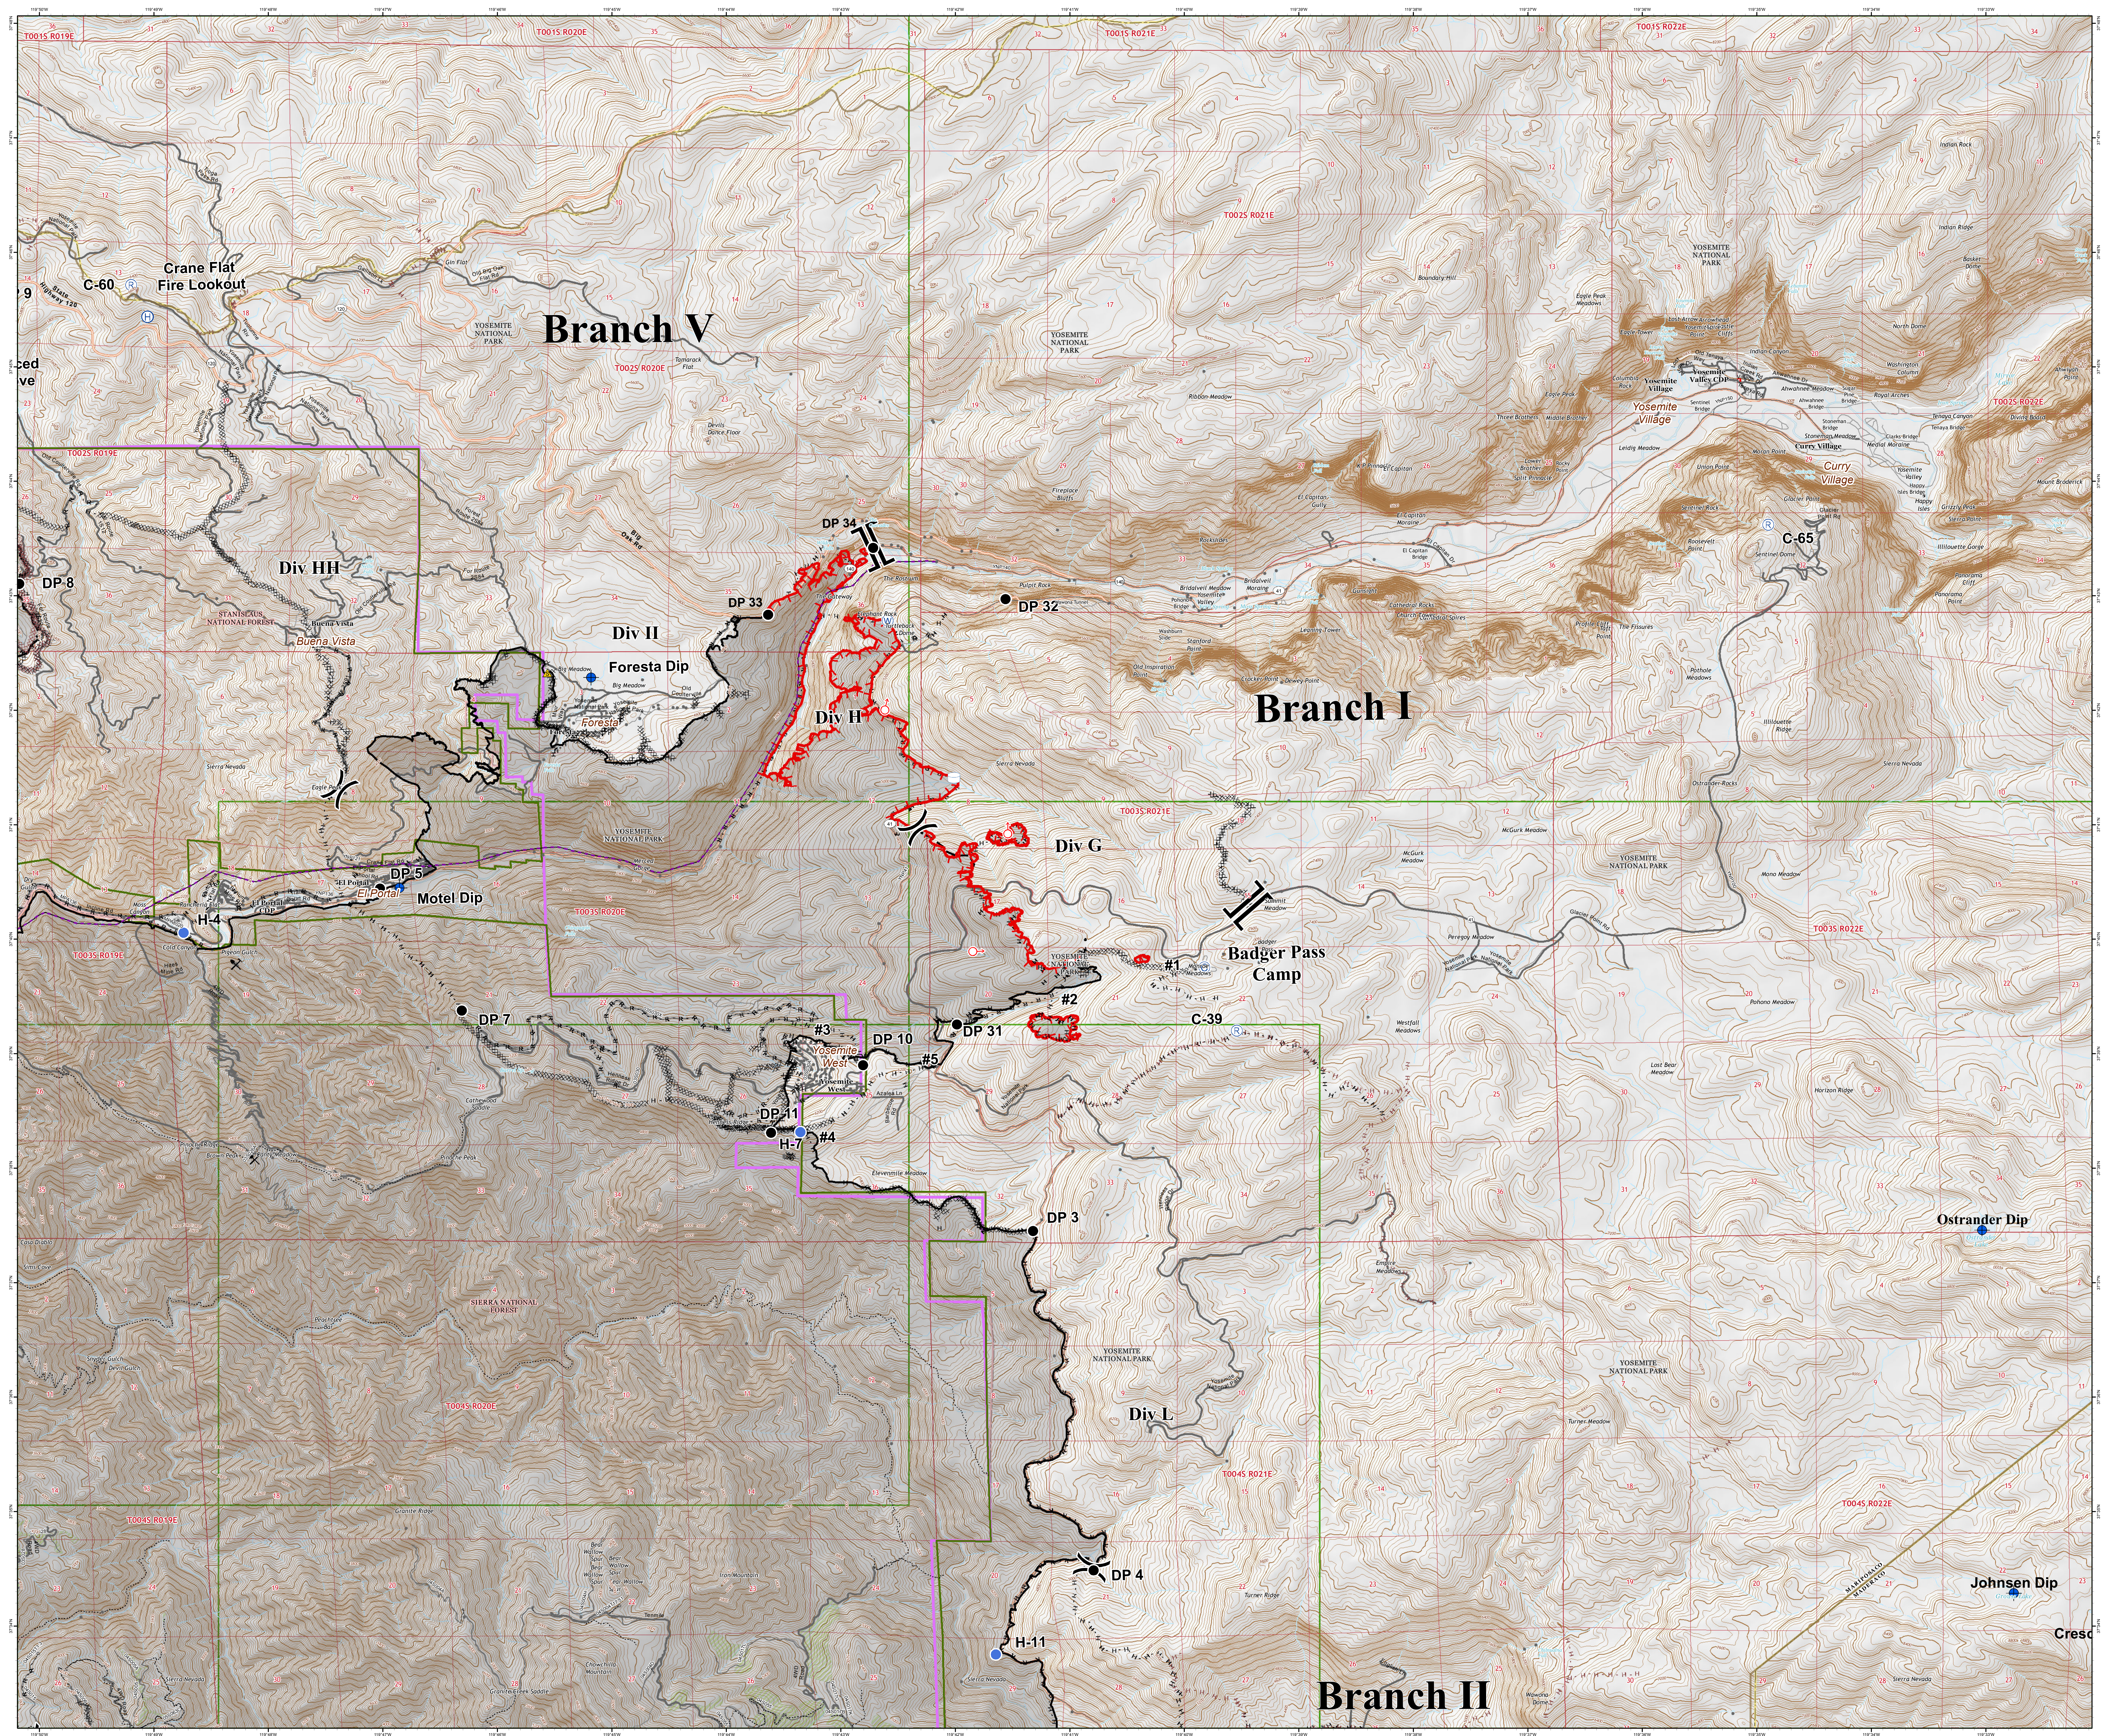

- Camp
- Dip Site
- Drop Point
- Helibase
- Helipad
- Repeater
- Safety Zone
- Spot Fire
- Water Source
- Water Tank
- Division Break
- Branch Break
- Mine Hazard
- Historic Dozer Line
- Historic Hand Line
- Powerline 1-100 Volts
- Uncontrolled Fire Edge
- Completed Line
- Completed Dozer Line
- Completed Hand Line
- Road as Completed Line
- Access or Improved Road
- Proposed Dozer Line
- Fire Break Planned or Incomplete
- Trail
- Forest Boundary
- Historic Fuel Treatment
- BLM Land
- National Parks Boundary

Branch V

Branch I

Branch II

Crescent