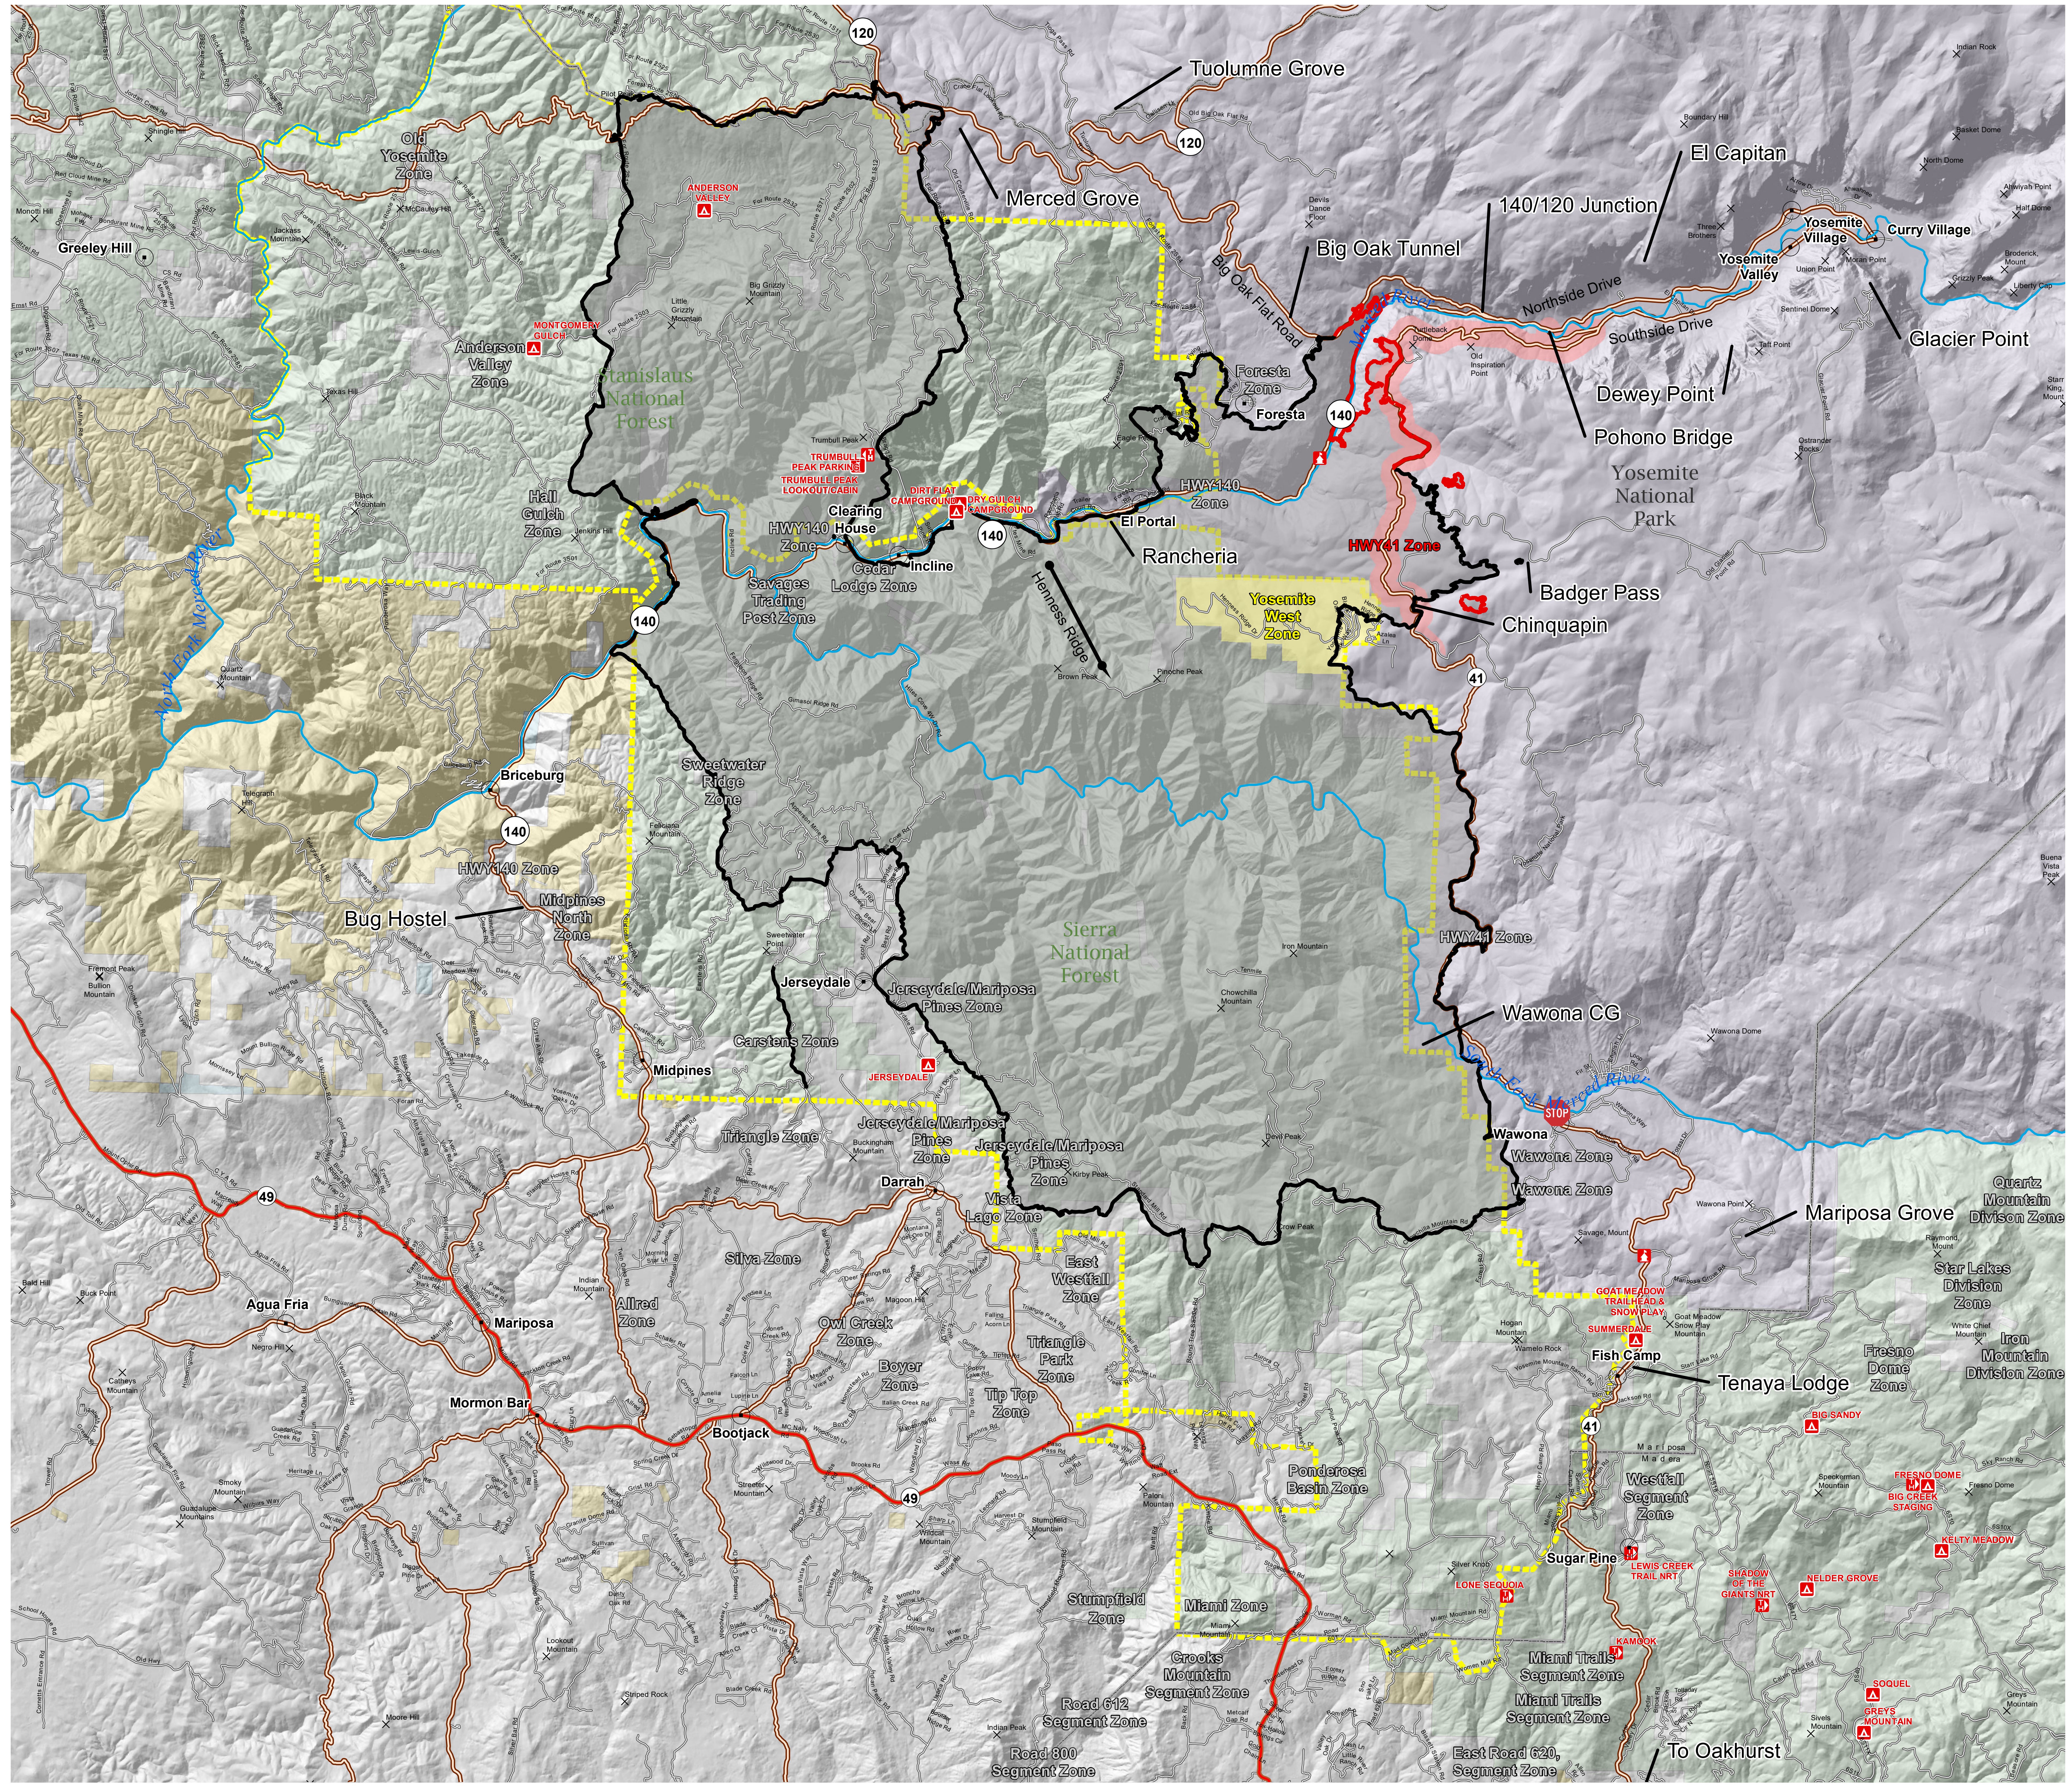

Public Information
Ferguson Fire
 CA-SNF-00745
 08/15/2018

-  Completed Line
-  Uncontrolled Fire Edge
-  Fire Perimeter
-  Road Closure
-  Yosemite Entrances
- Evac_Zones**
- Evacuation Zone Status**
-  Advisory
-  Identified
-  Mandatory
-  Sierra and Stanislaus National Forest Closure Areas

Logos for Southern California Forestry, National Park Service, and Forest Service.

N

Scale bar: 0 1 2 3 Miles