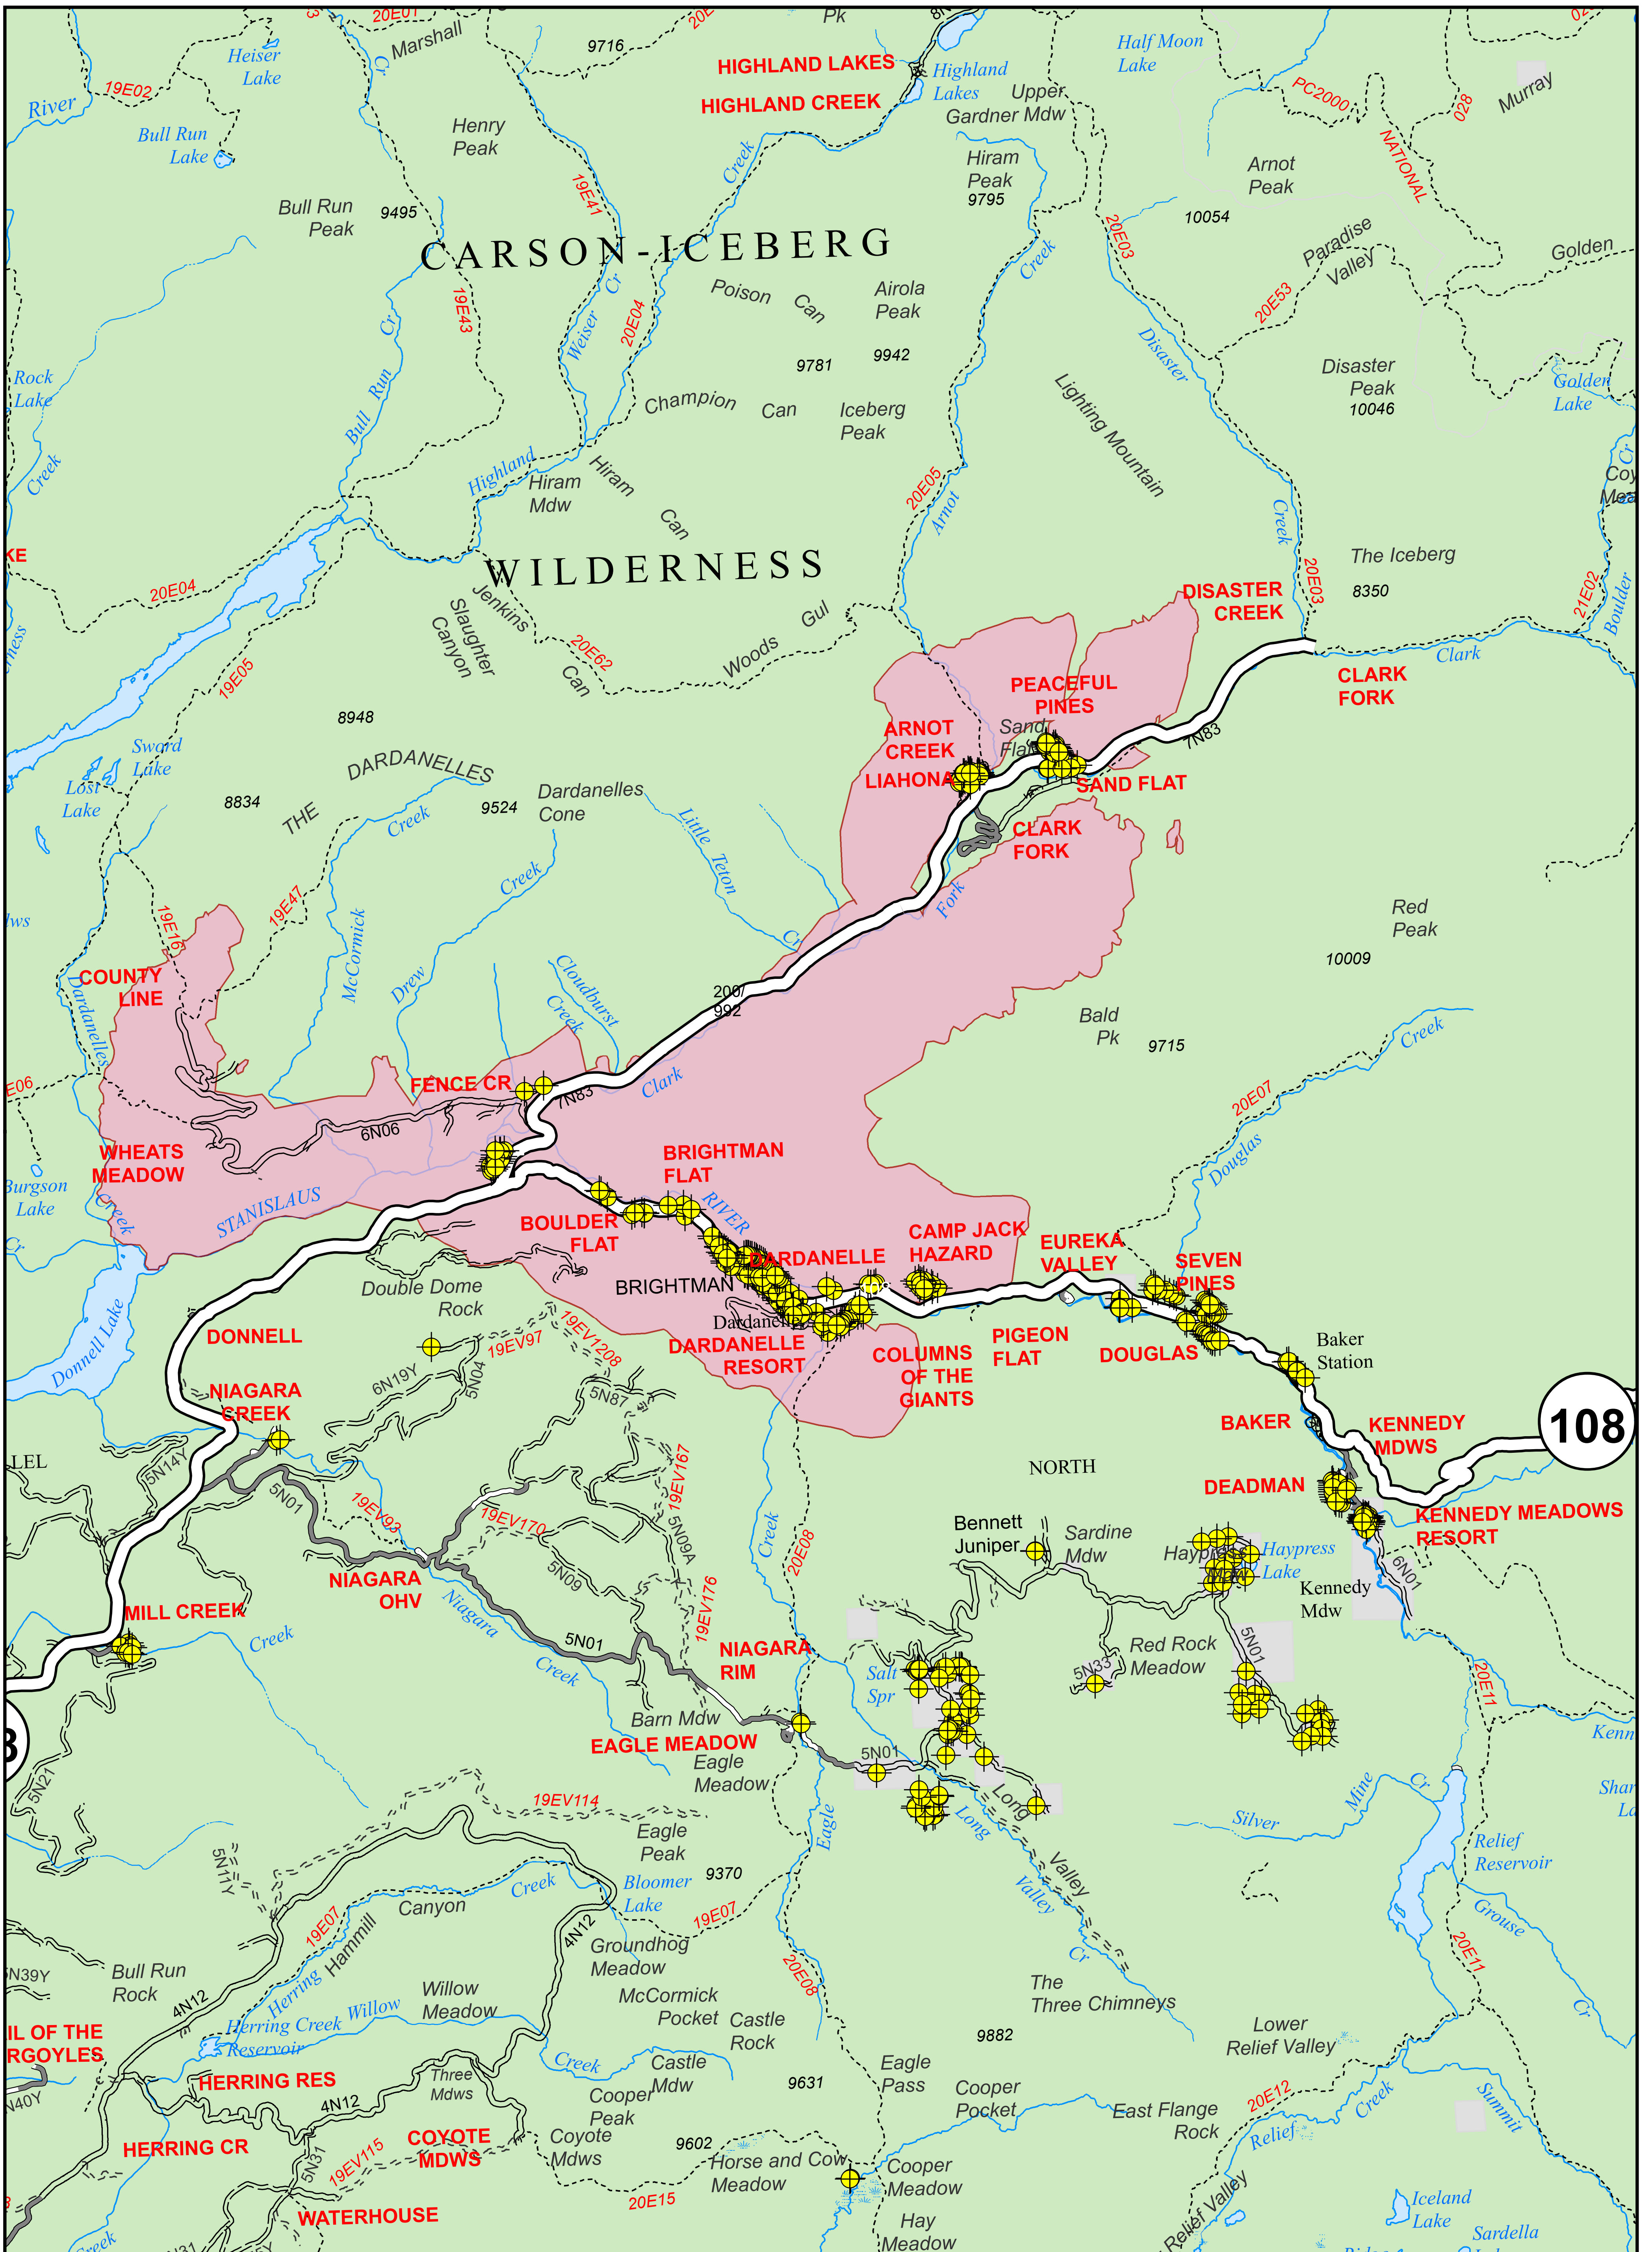

Structures Map - Donnell Fire

Fire Perimeter as of 8/07/2018 @ 2042

Legend

- Structures
- Wildfire Daily Fire Perimeter