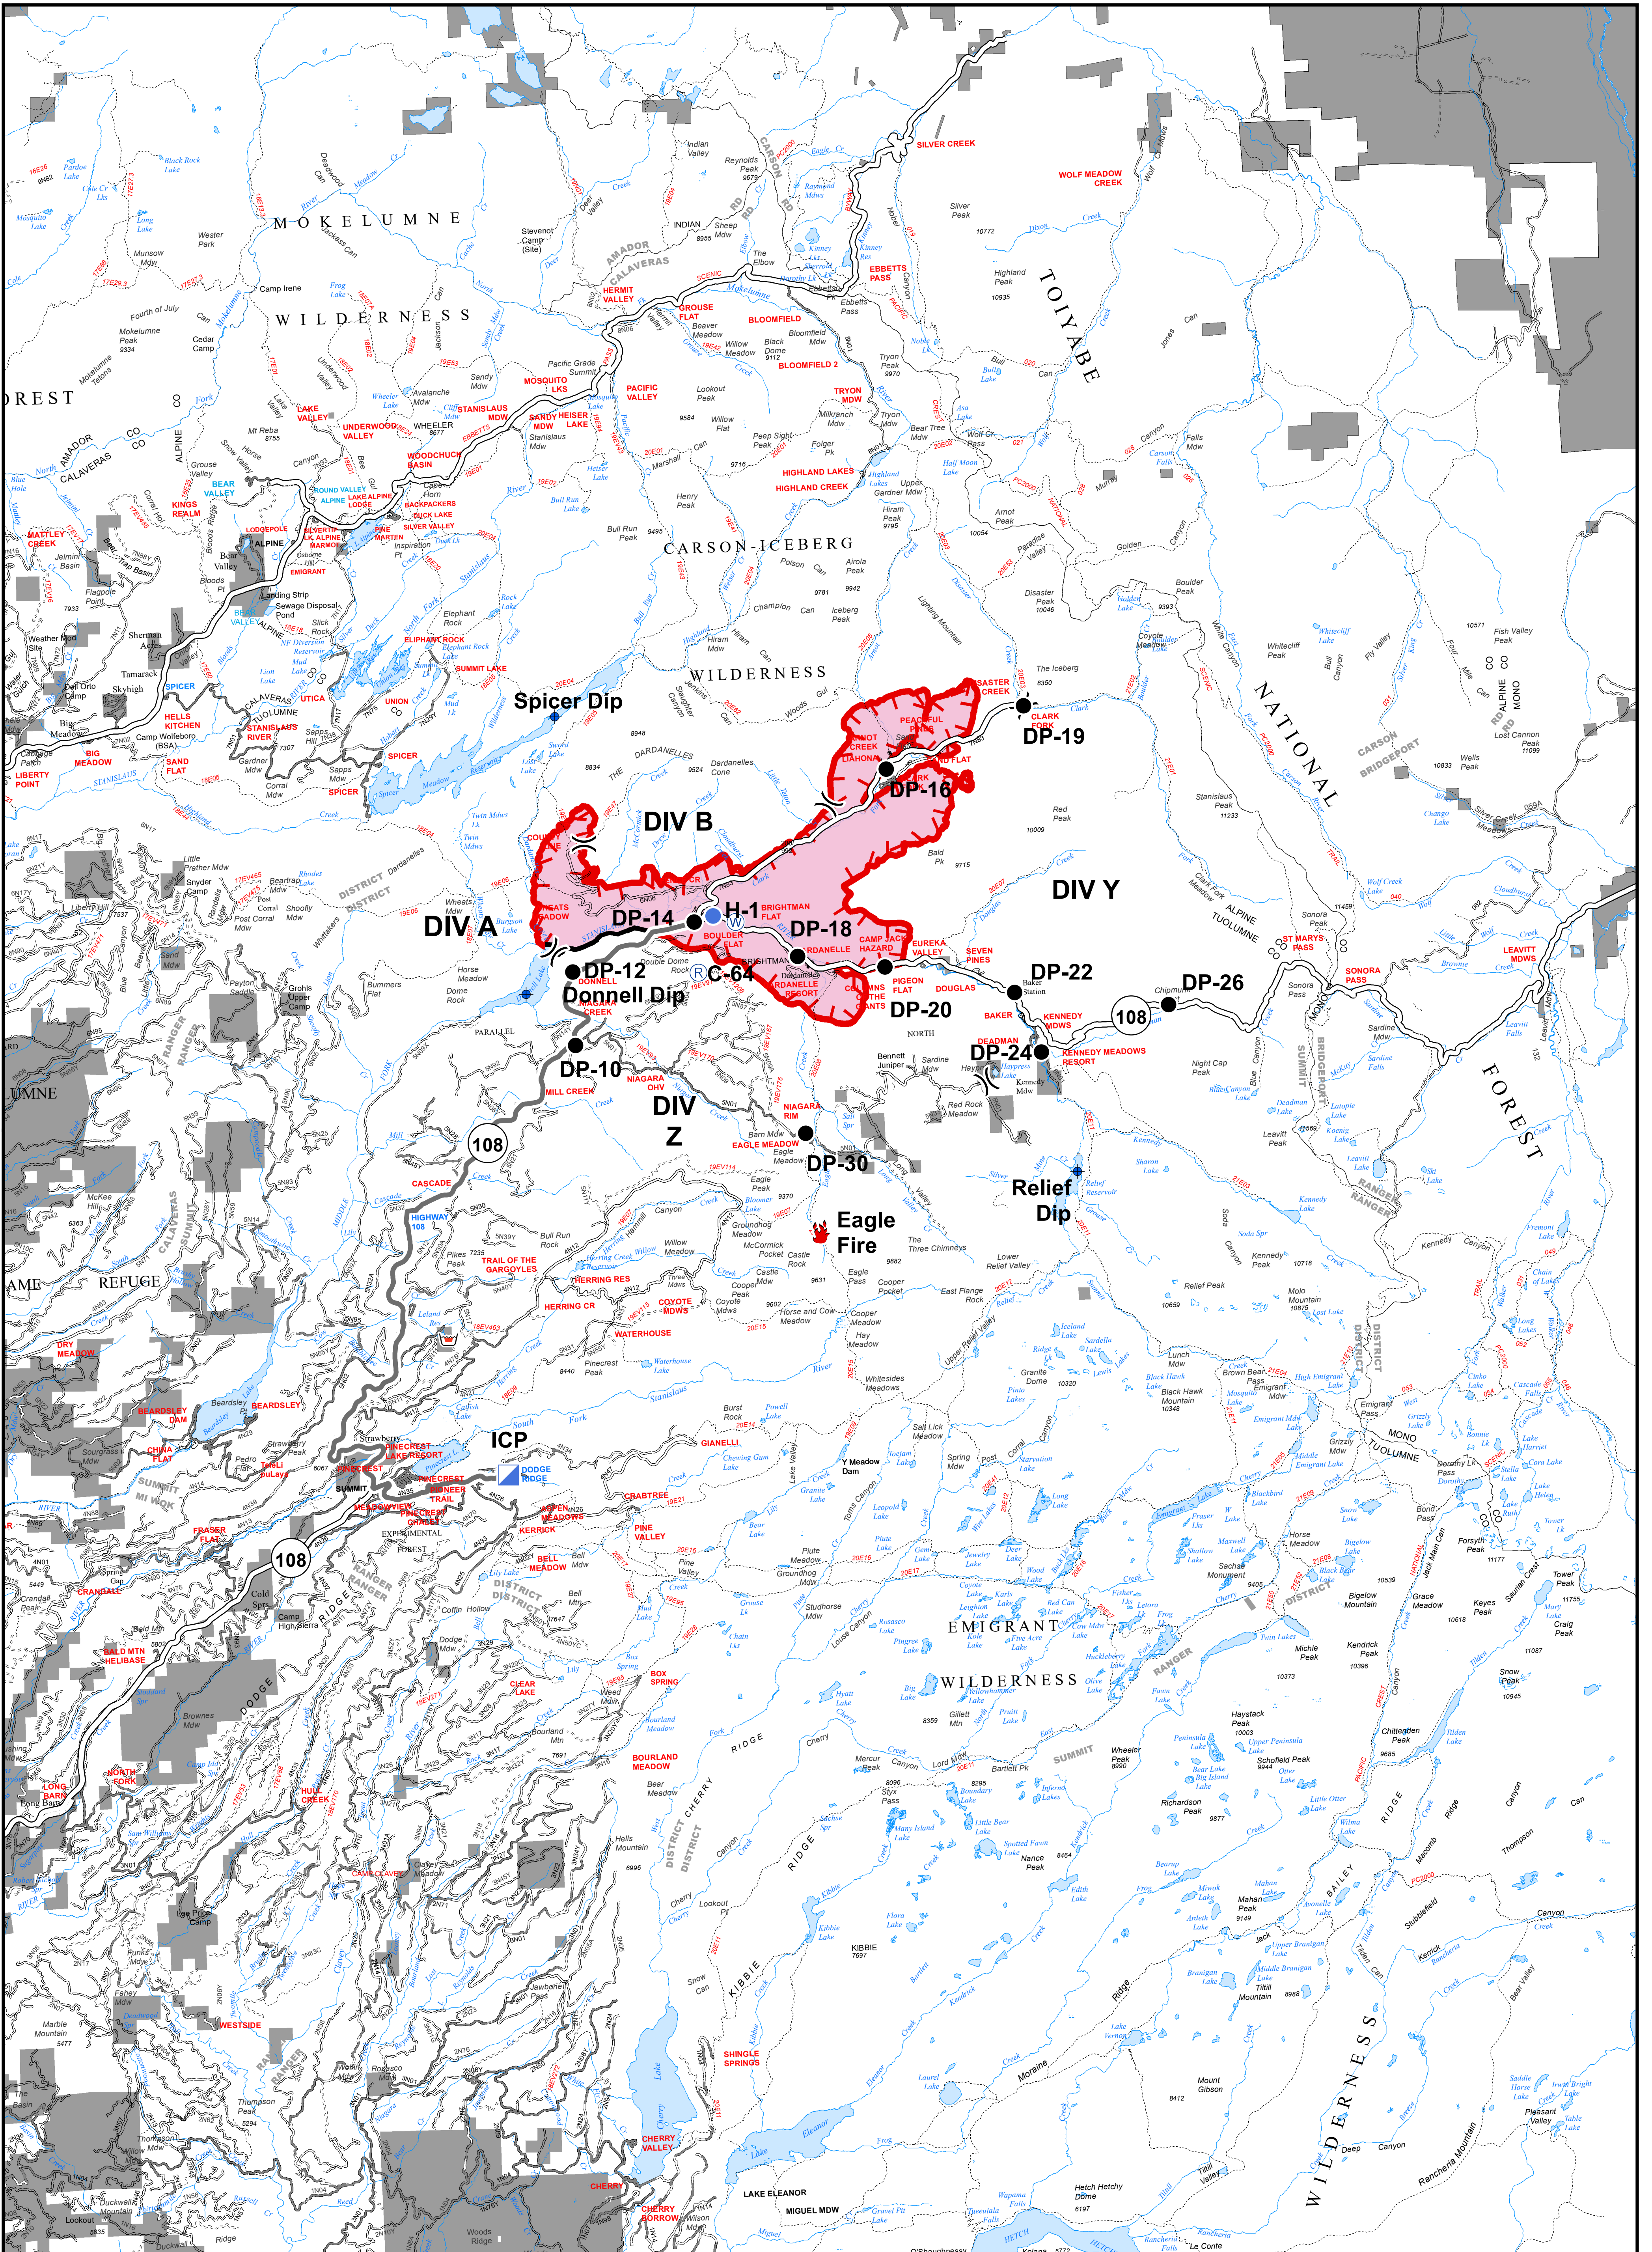

# Transportation Map Donnell Fire

### Legend

- Dip Site
- Drop Point
- Helispot
- Incident Command Post
- Repeater
- Retardant/Mud Pit
- Water Source
- Division Break
- Other Fire Location
- Fire to IC Route
- Wildfire Daily Fire Perimeter
- Private Land
- Federal Land

Fire Perimeter as of 8/07/2018 @ 2042

0 2.5 5 10 Miles