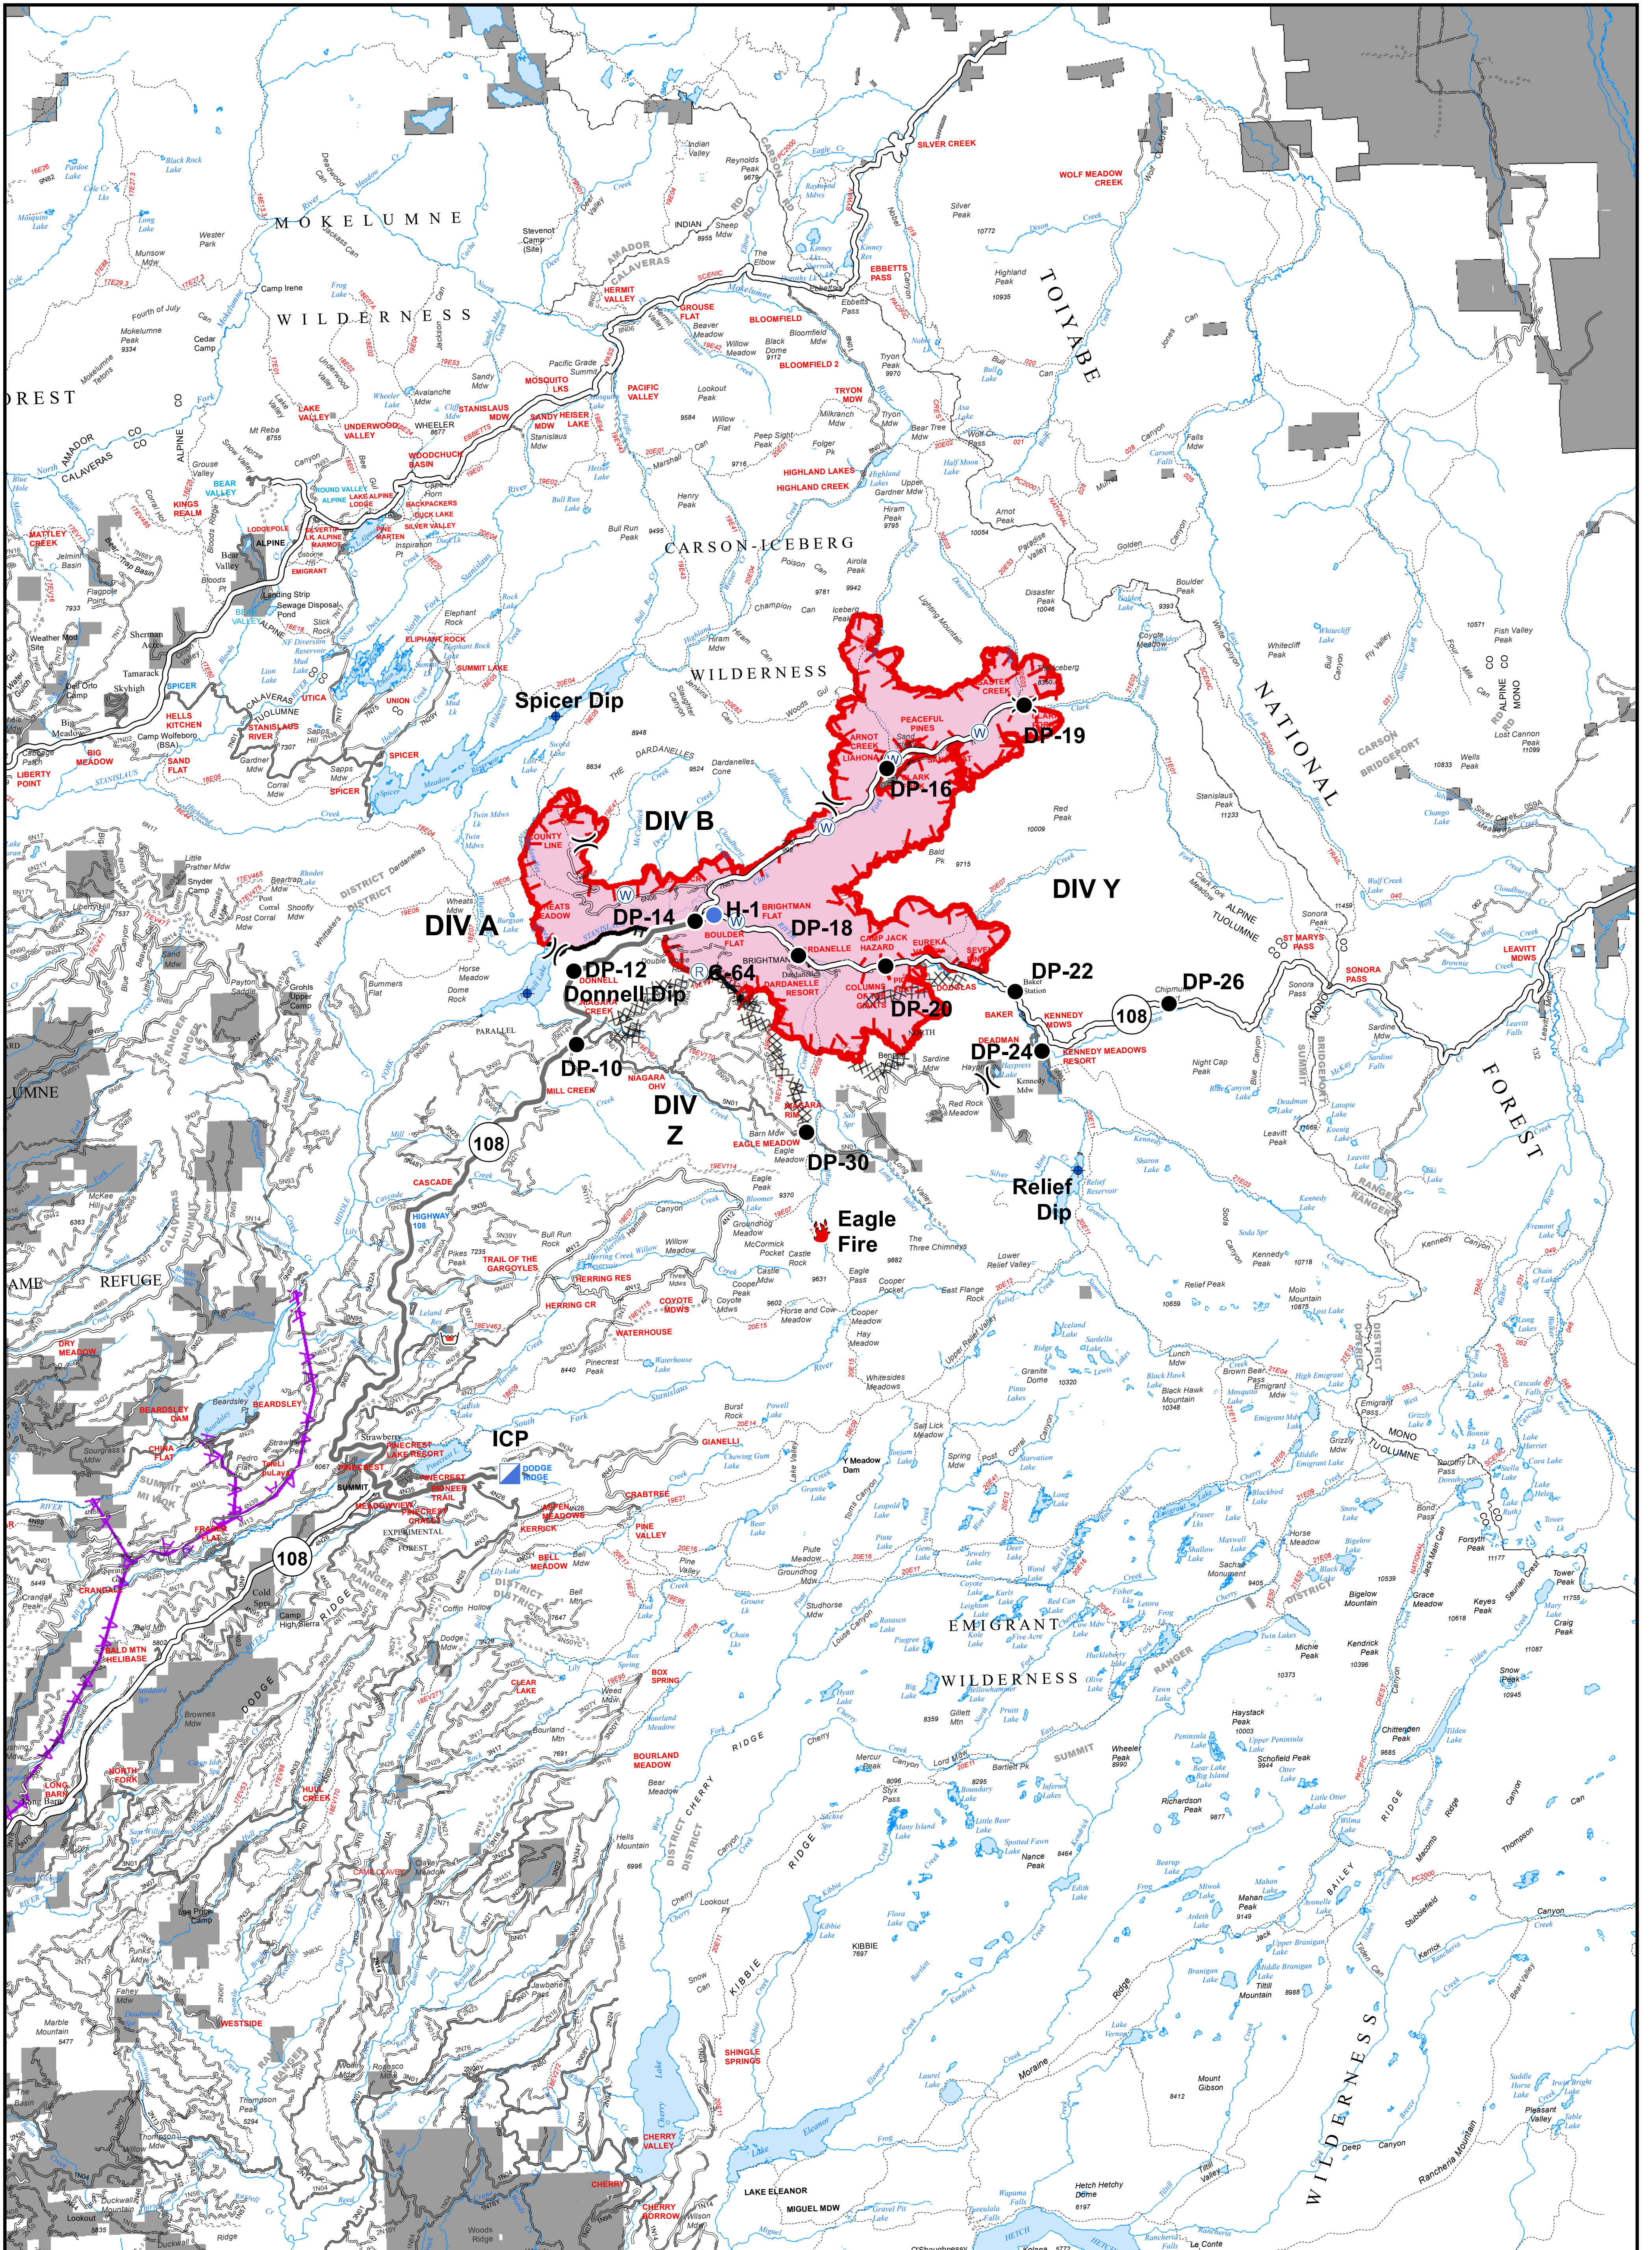

Transportation Map Donnell Fire

Legend

- Dip Site
- Drop Point
- Helispot
- Incident Command Post
- Repeater
- Retardant/Mud Pit
- Water Source
- Division Break
- Other Fire Location
- Fire to IC Route
- Wildfire Daily Fire Perimeter
- Private Land
- Federal Land

Fire Perimeter as of 8/08/2018 @ 2117

0 2.5 5 10 Miles