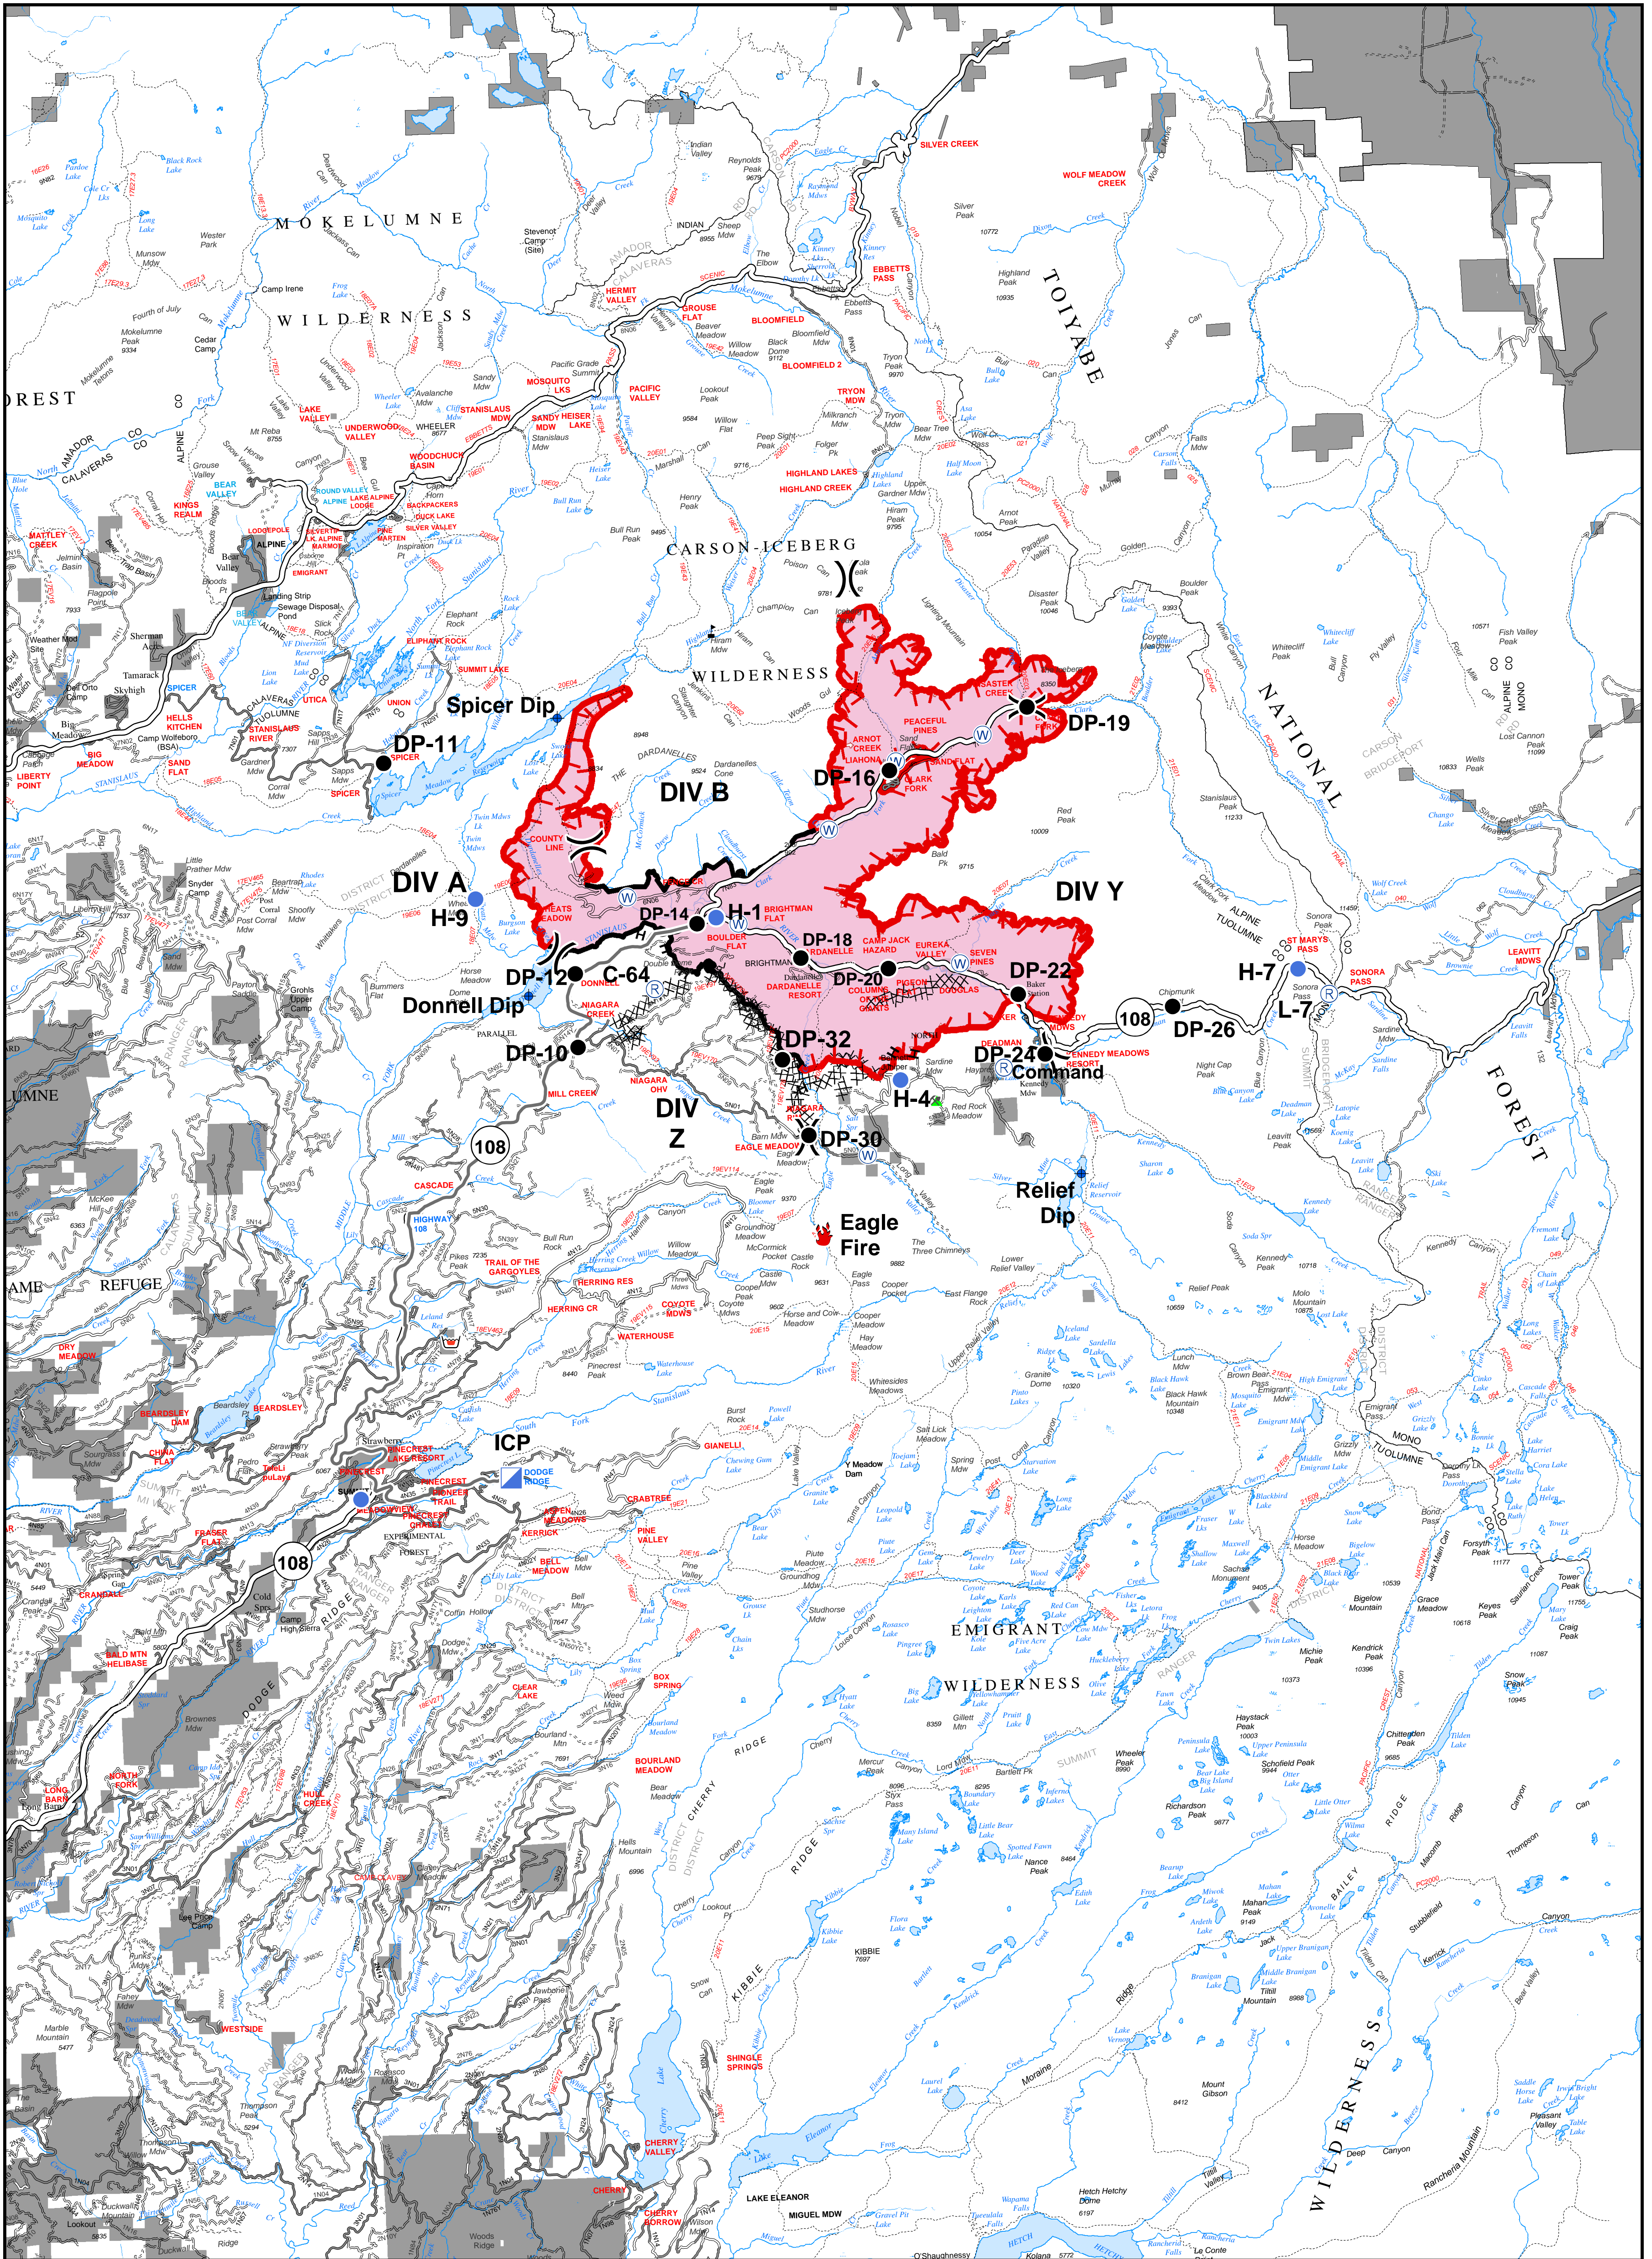

Transportation Map Donnell Fire

Legend

- Dip Site
- Drop Point
- Helispot
- Incident Command Post
- Other
- Repeater
- Retardant/Mud Pit
- Water Source
- Value at Risk
- Other Fire Location
- Division Break
- Private Land
- Federal Land
- Fire to IC Route
- Wildfire Daily Fire Perimeter

Fire Perimeter as of 8/11/2018 @ 2044

0 2.5 5 10 Miles