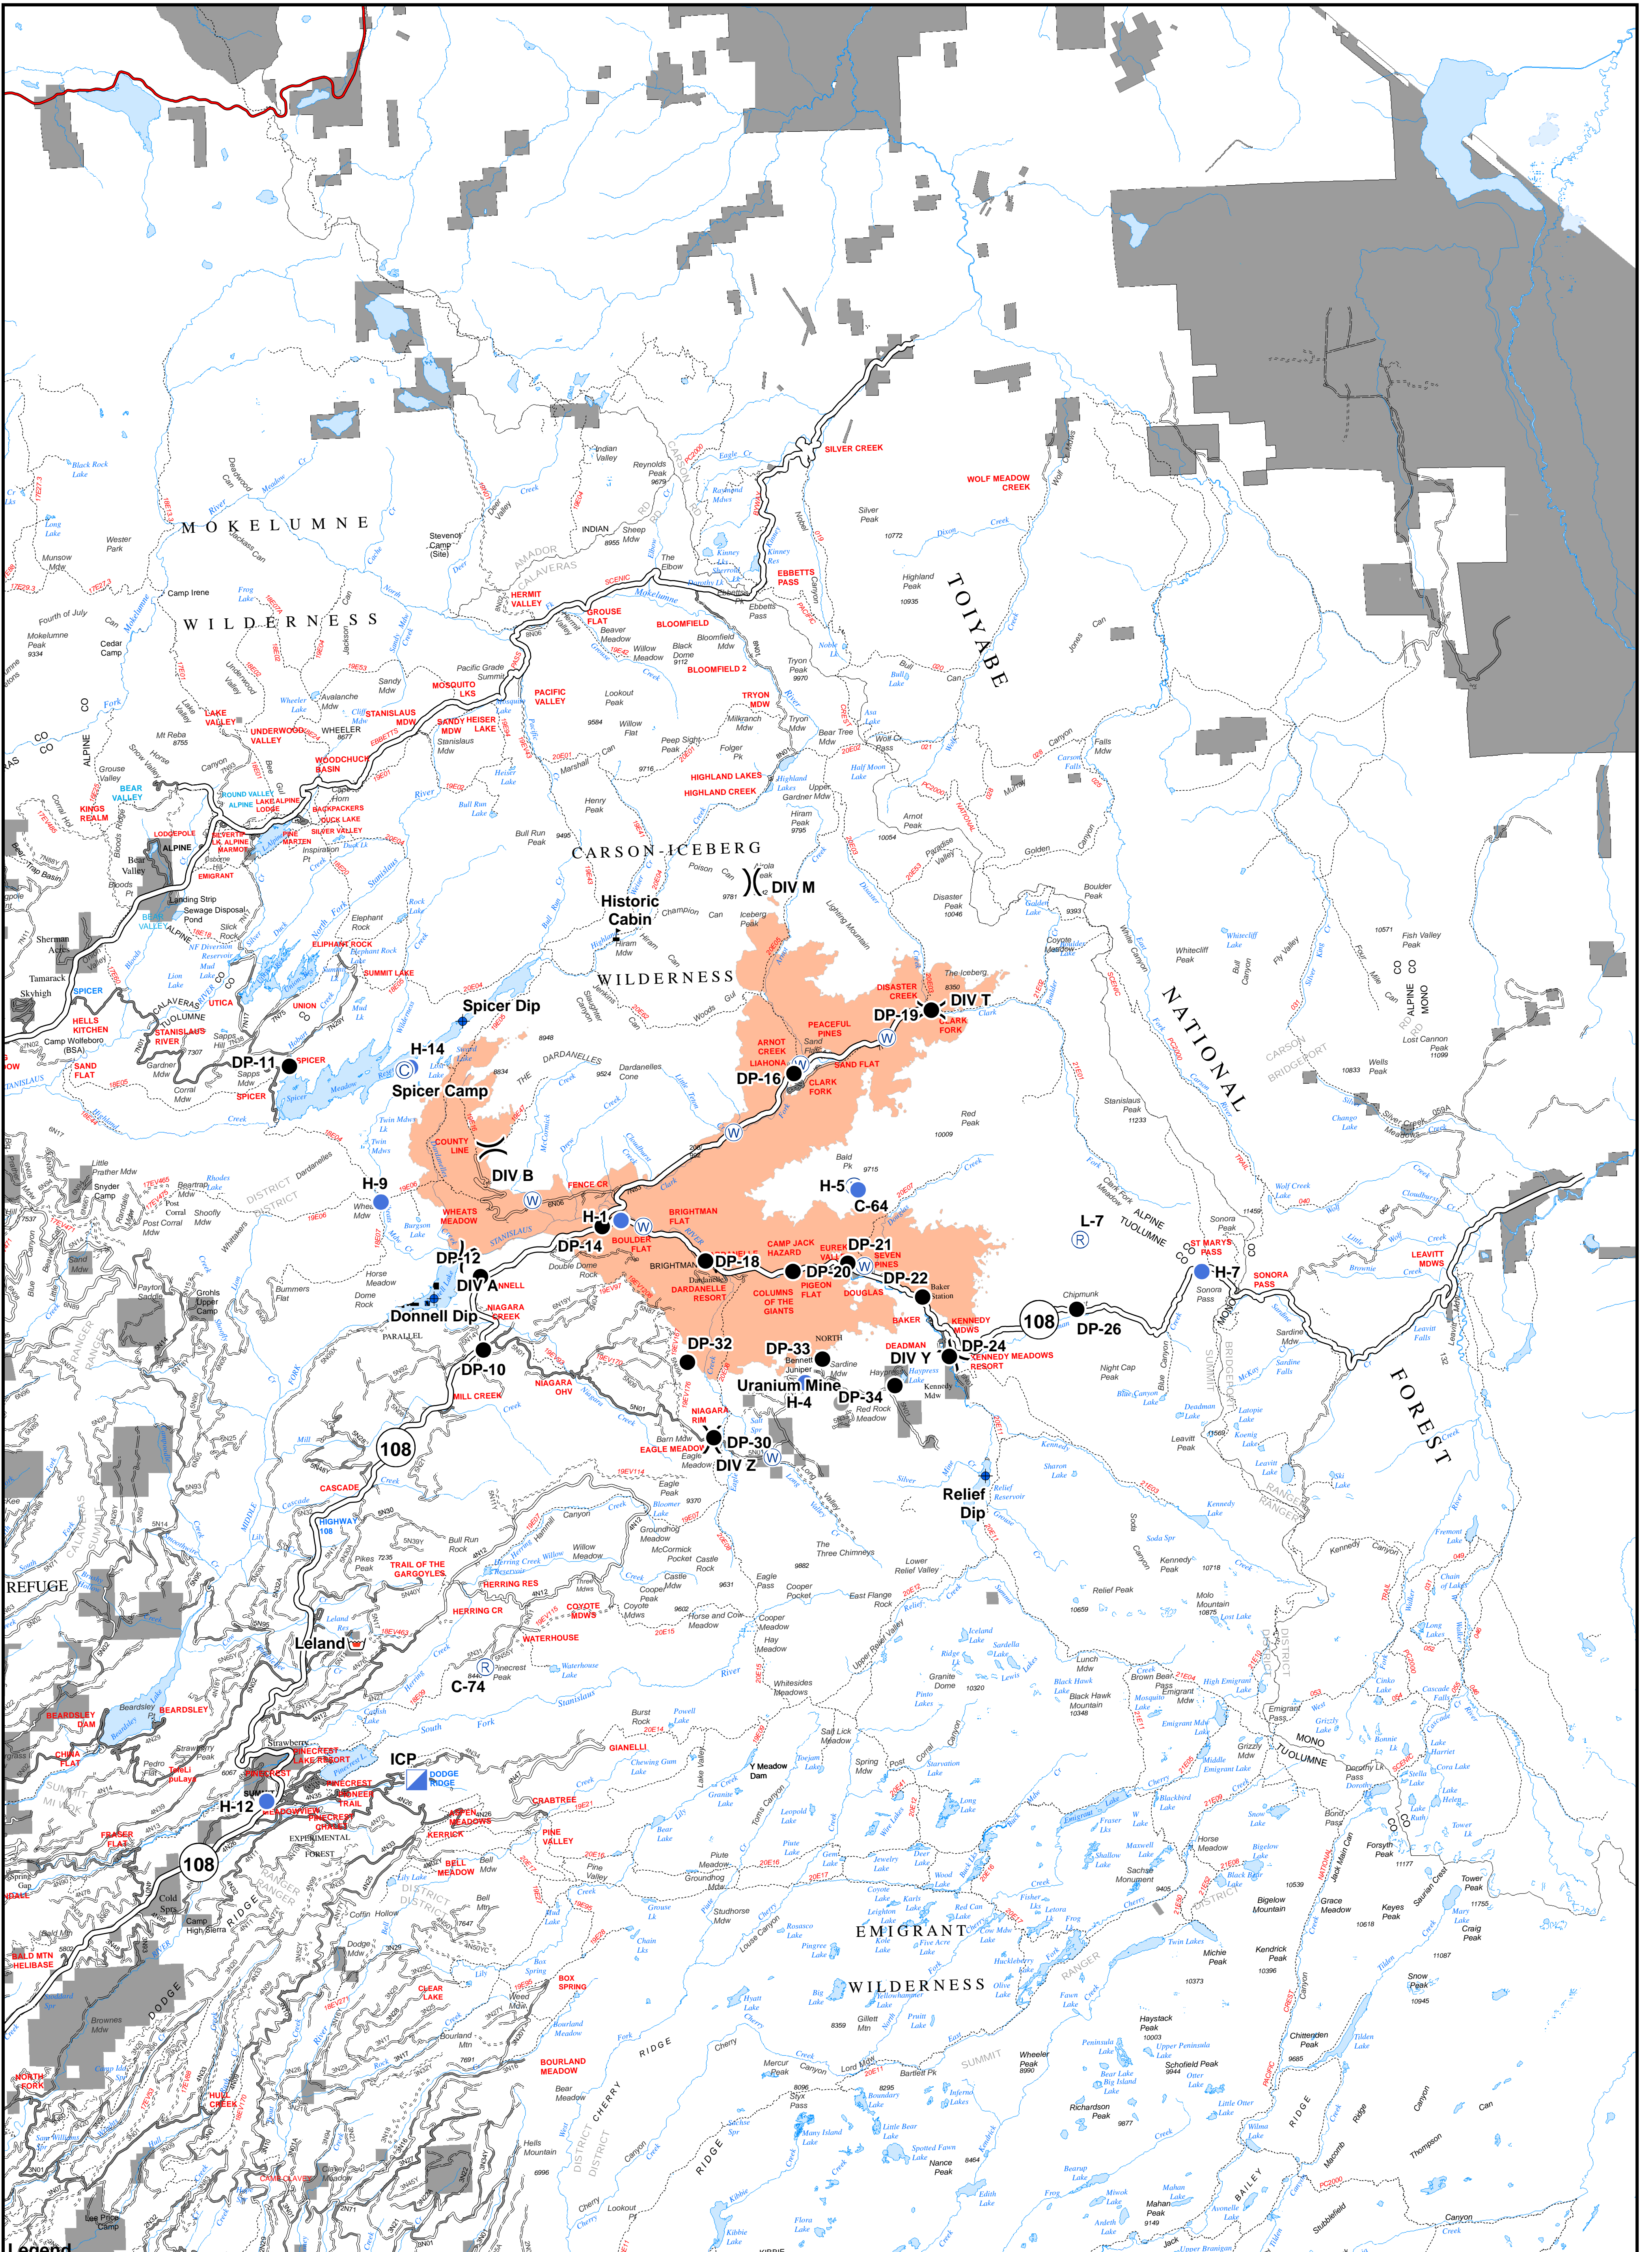

Transportation Map Donnell Fire

Legend

Camp	Incident Command Post	Value at Risk
Dip Site	Repeater	Other
Drop Point	Retardant/Mud Pit	Division Break
Helispot	Water Source	20180812_2125_Donnell_HeatPerimeter
	Private Land	Federal Land

Fire Perimeter as of 8/12/2018 @ 2125 hrs

0 2.5 5 10 Miles