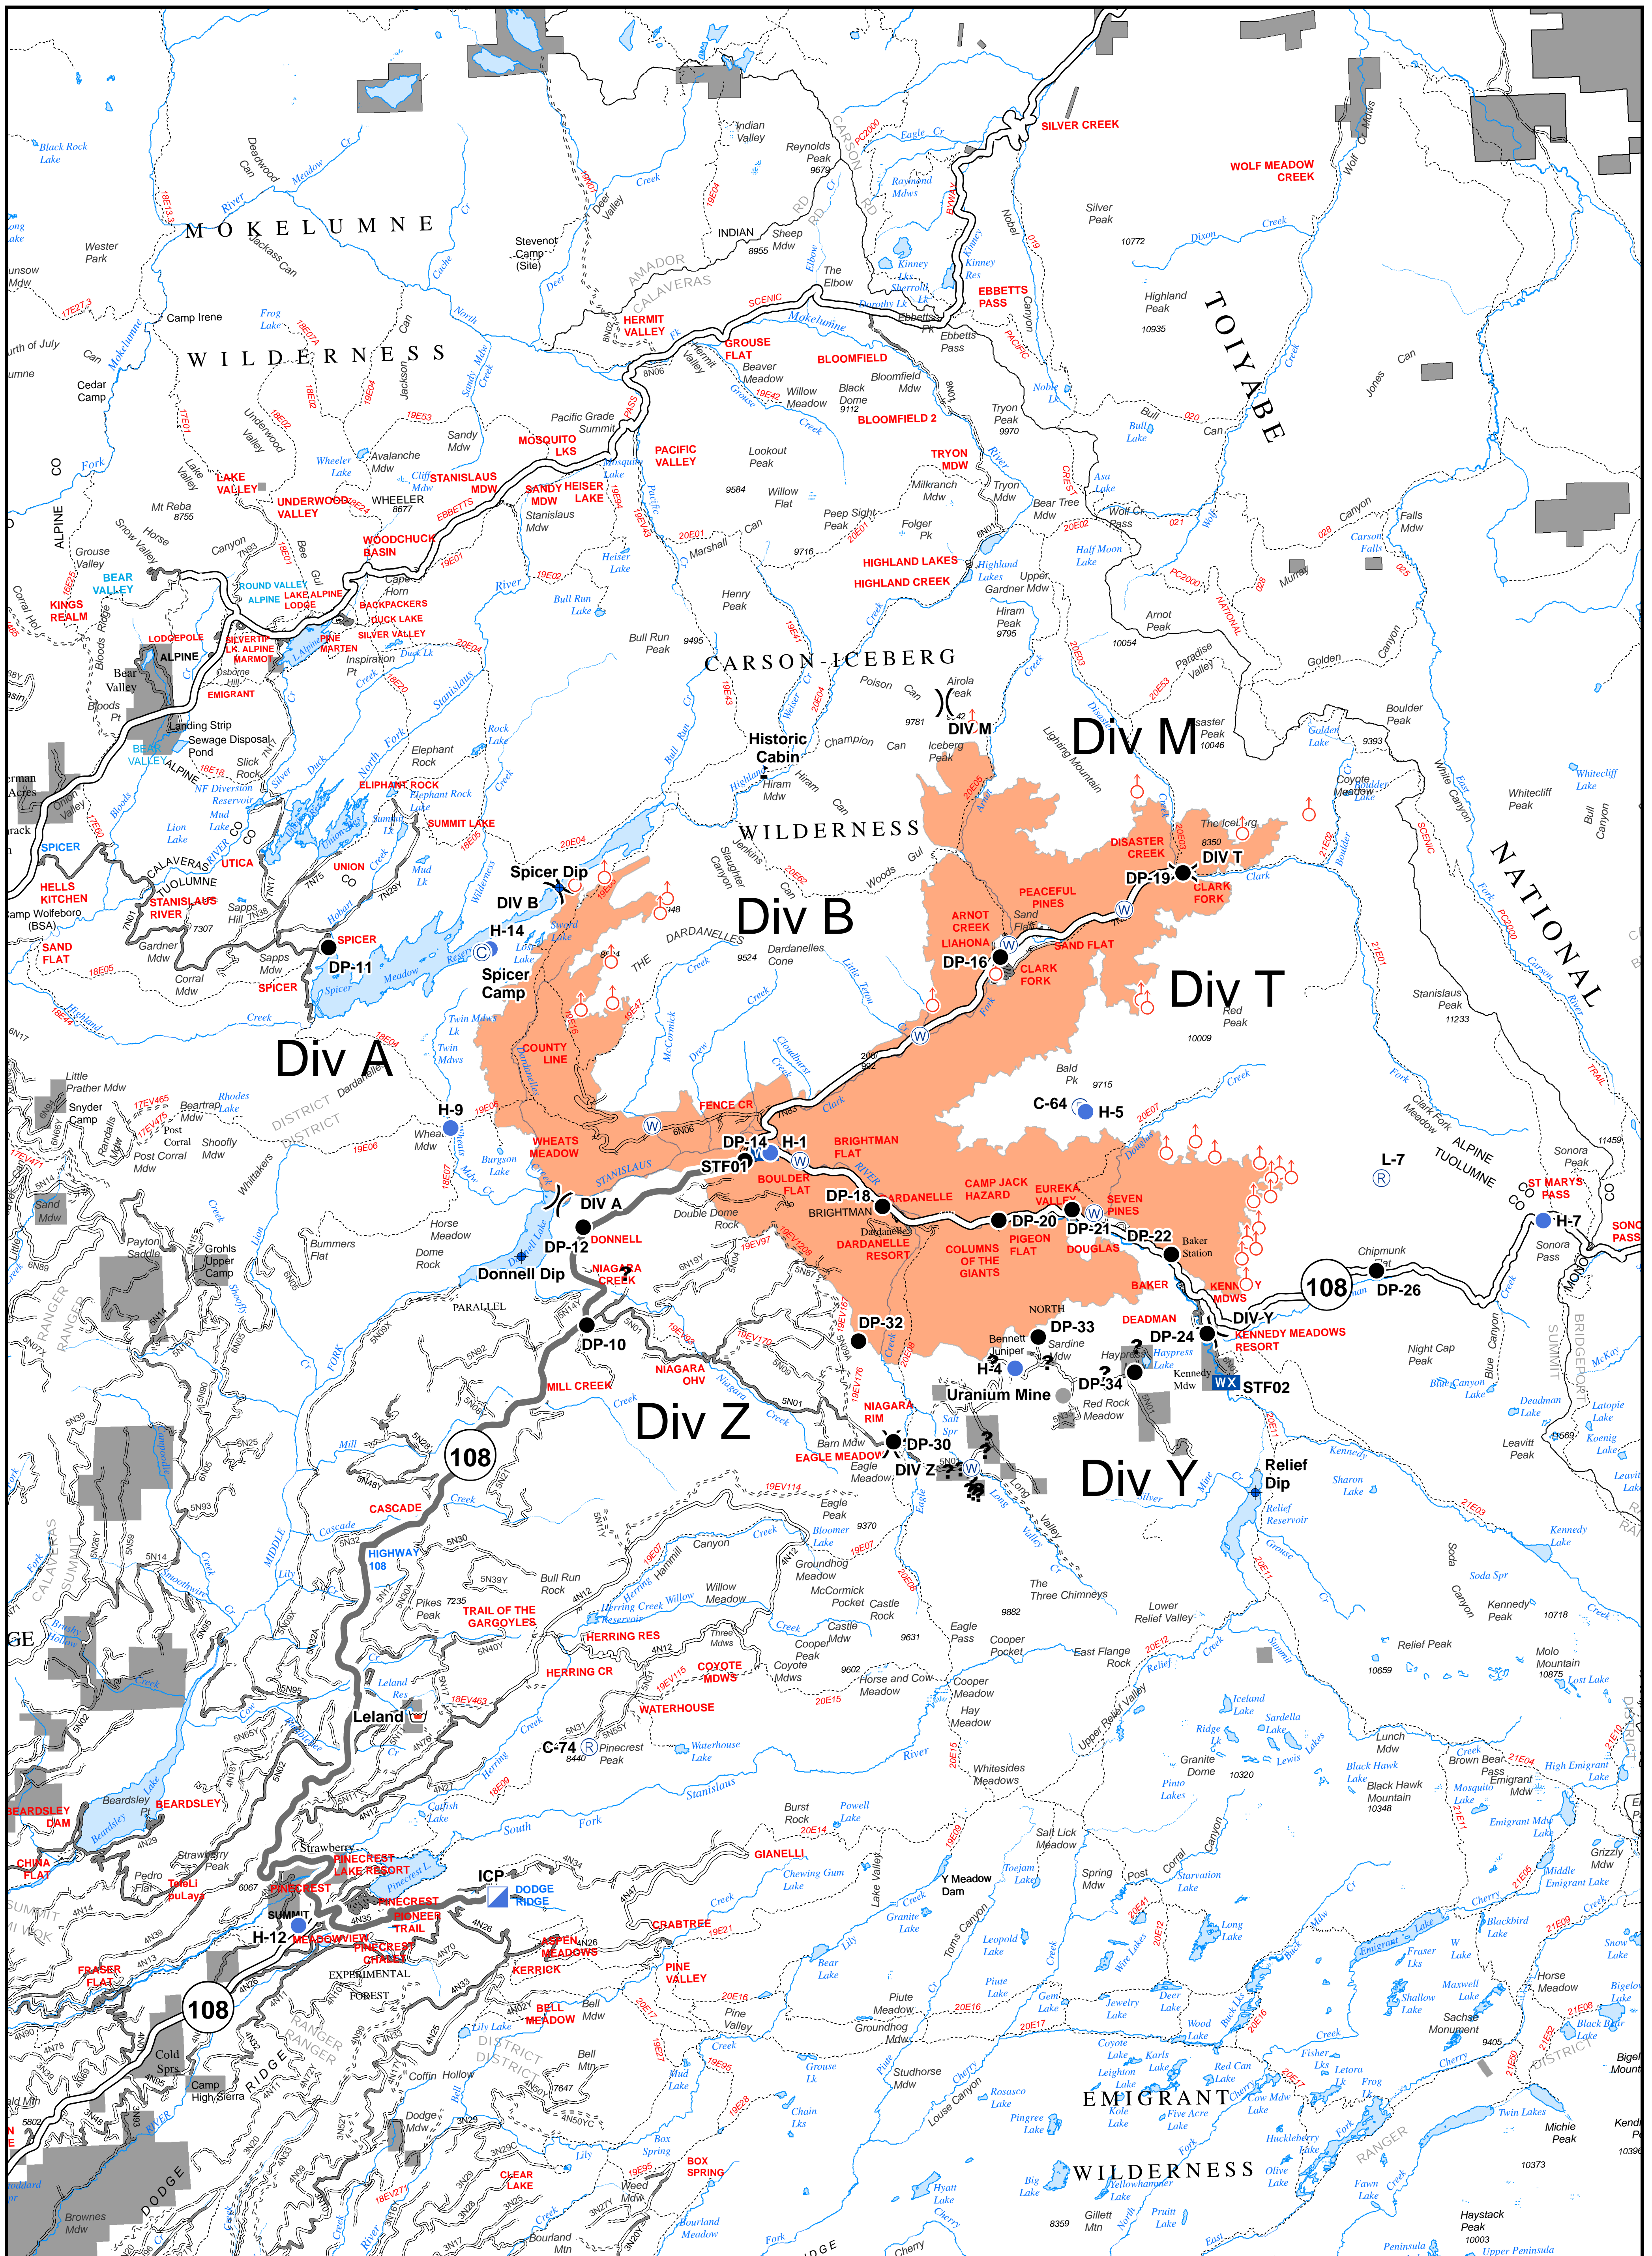

Transportation Map Donnell Fire

- Ⓢ Camp
- Ⓢ Dip Site
- Drop Point
- Helispot
- Ⓢ Incident Command Post
- Ⓢ Mobile Weather Unit
- Ⓢ Repeater
- Ⓢ Retardant/Mud Pit
- Ⓢ Spot Fire
- Ⓢ Water Source
- Ⓢ Value at Risk
- Ⓢ Unknown
- Ⓢ Other
- Ⓢ Division Break
- Ⓢ Fire to IC Route
- Ⓢ Fire Perimeter
- Ⓢ Private Land
- Ⓢ Federal Land

Fire Perimeter as of 8/16/2018