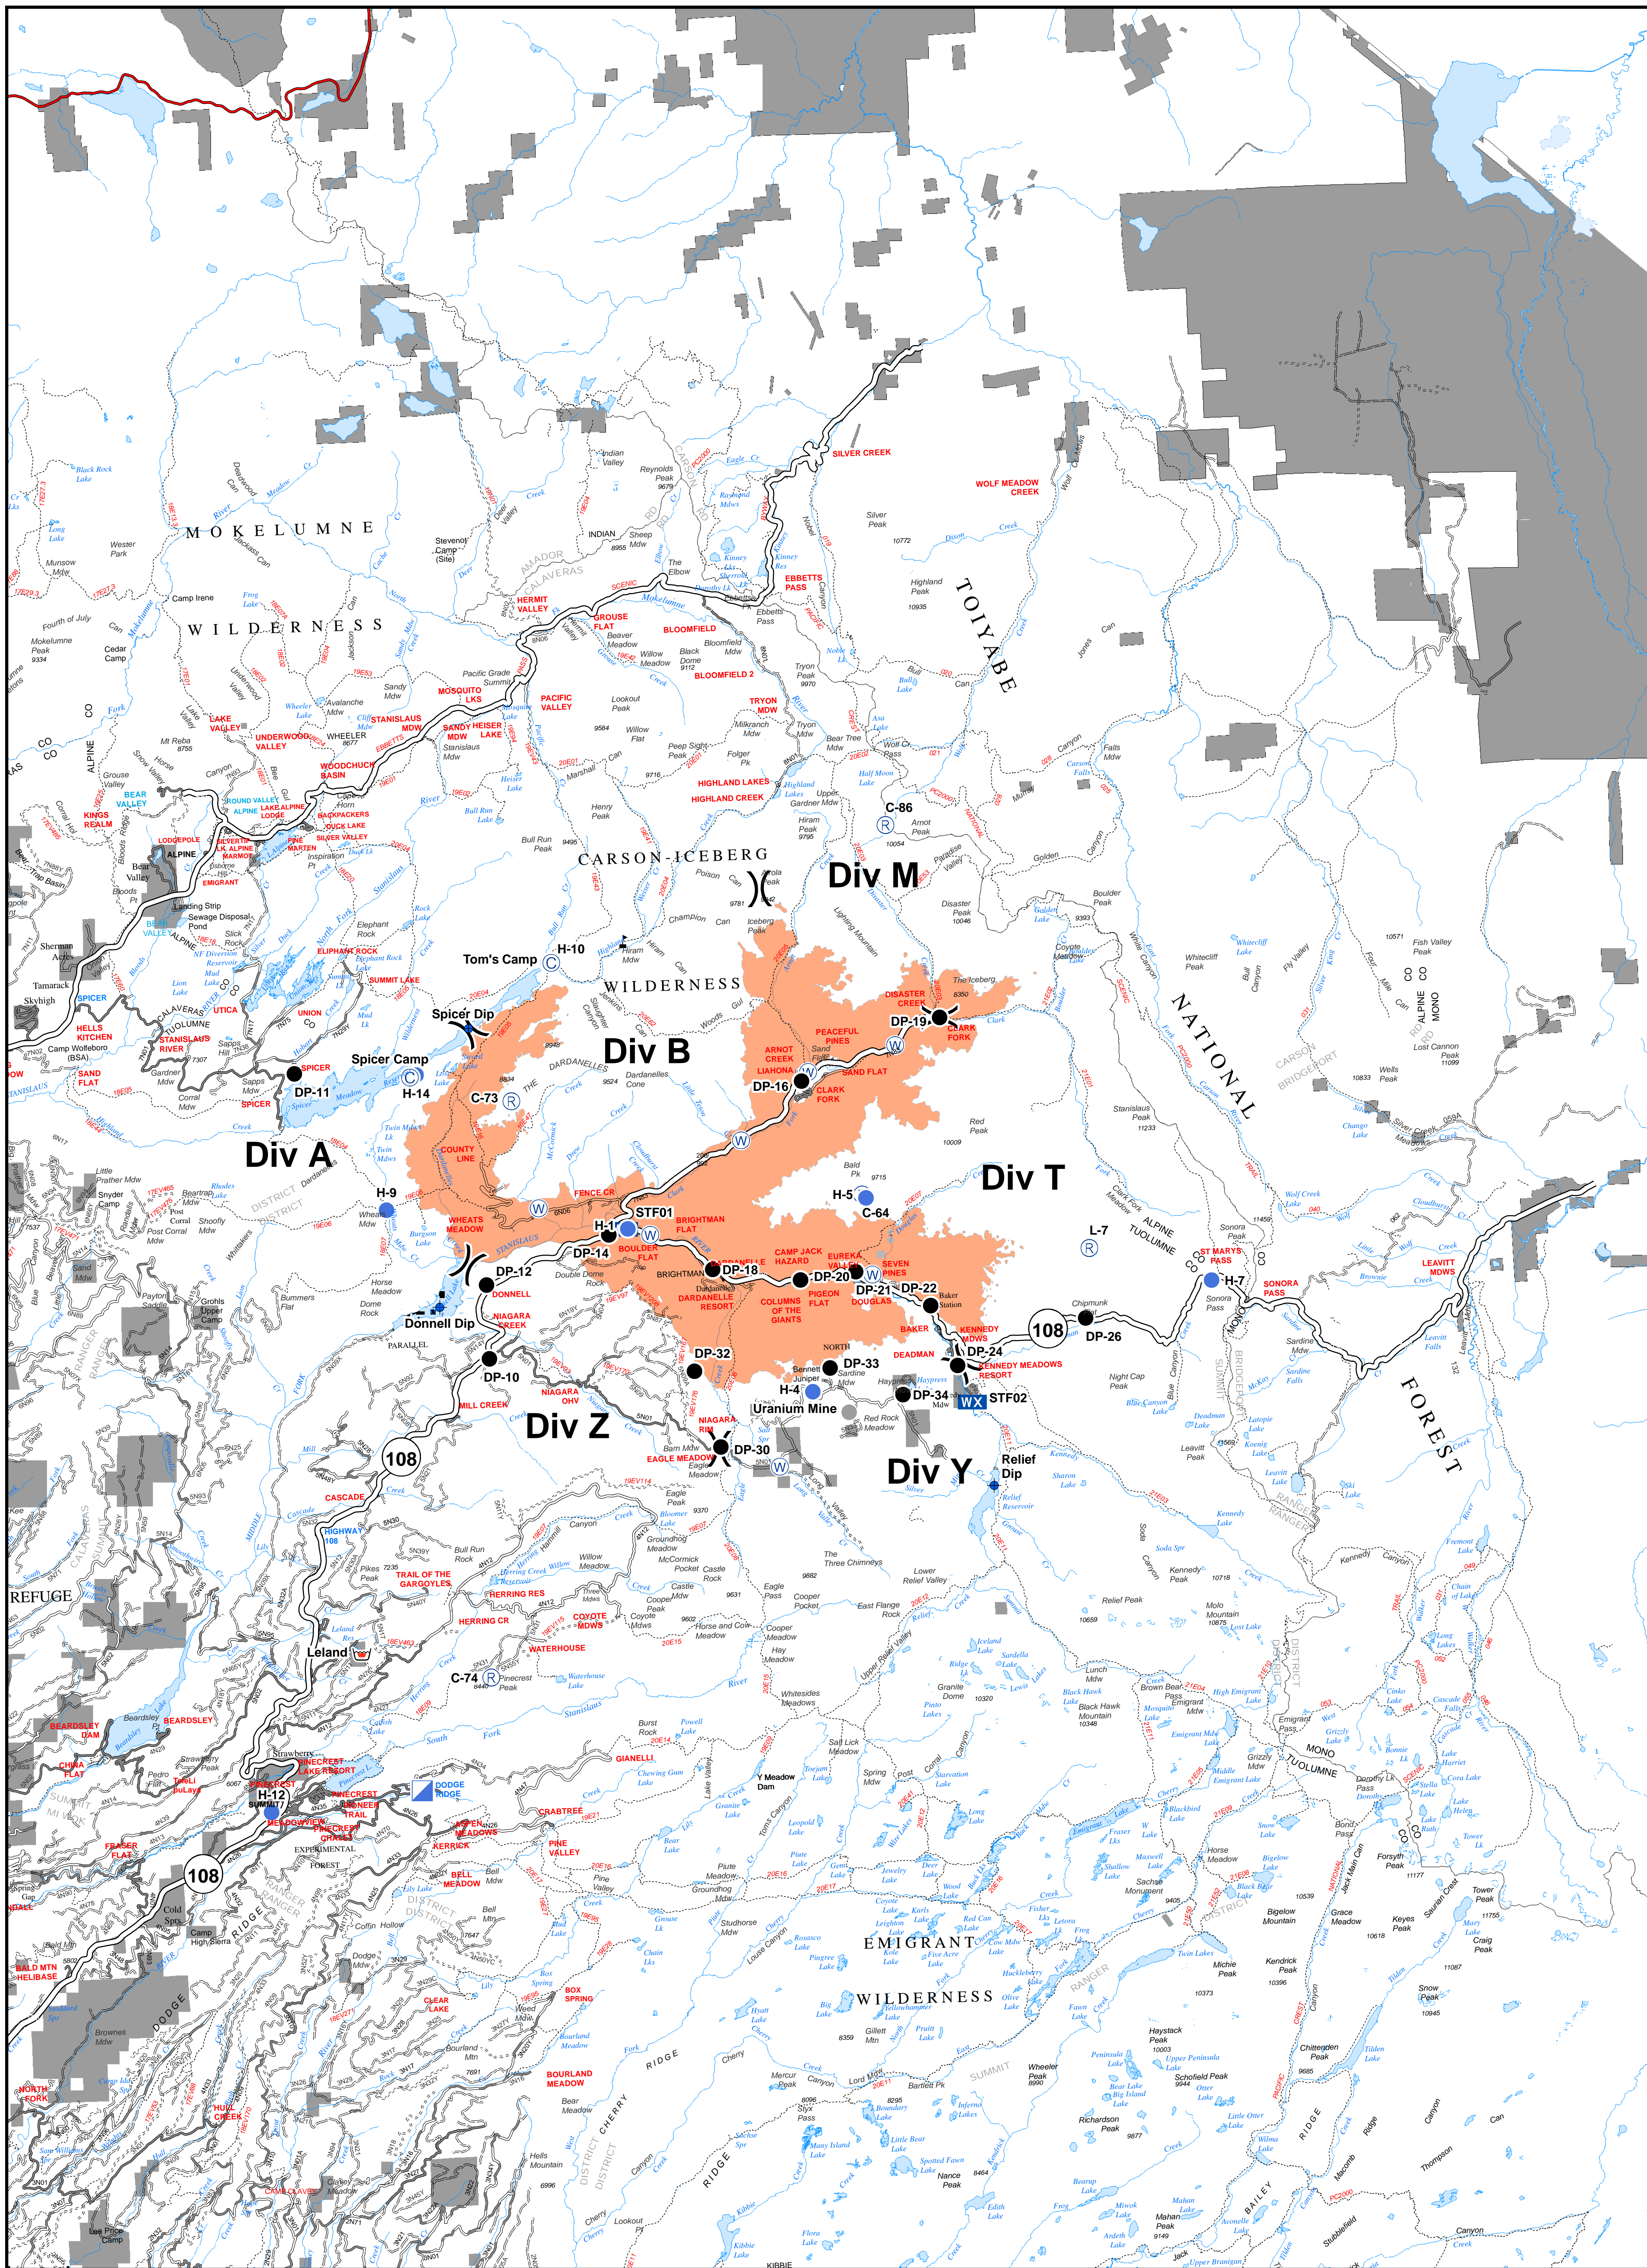

Transportation Map Donnell Fire

Legend

- C Camp
- + Dip Site
- Drop Point
- Helispot
- Incident Command Post
- WX Mobile Weather Unit
- R Repeater
- Retardant/Mud Pit
- ⚡ Value at Risk
- Other
-) Division Break
- 20180817_0348_Donnell_HeatPerimeter
- Private Land
- Federal Land

Fire Perimeter as of 8/17/2018 @ 0600 hrs

0 2.5 5 10 Miles