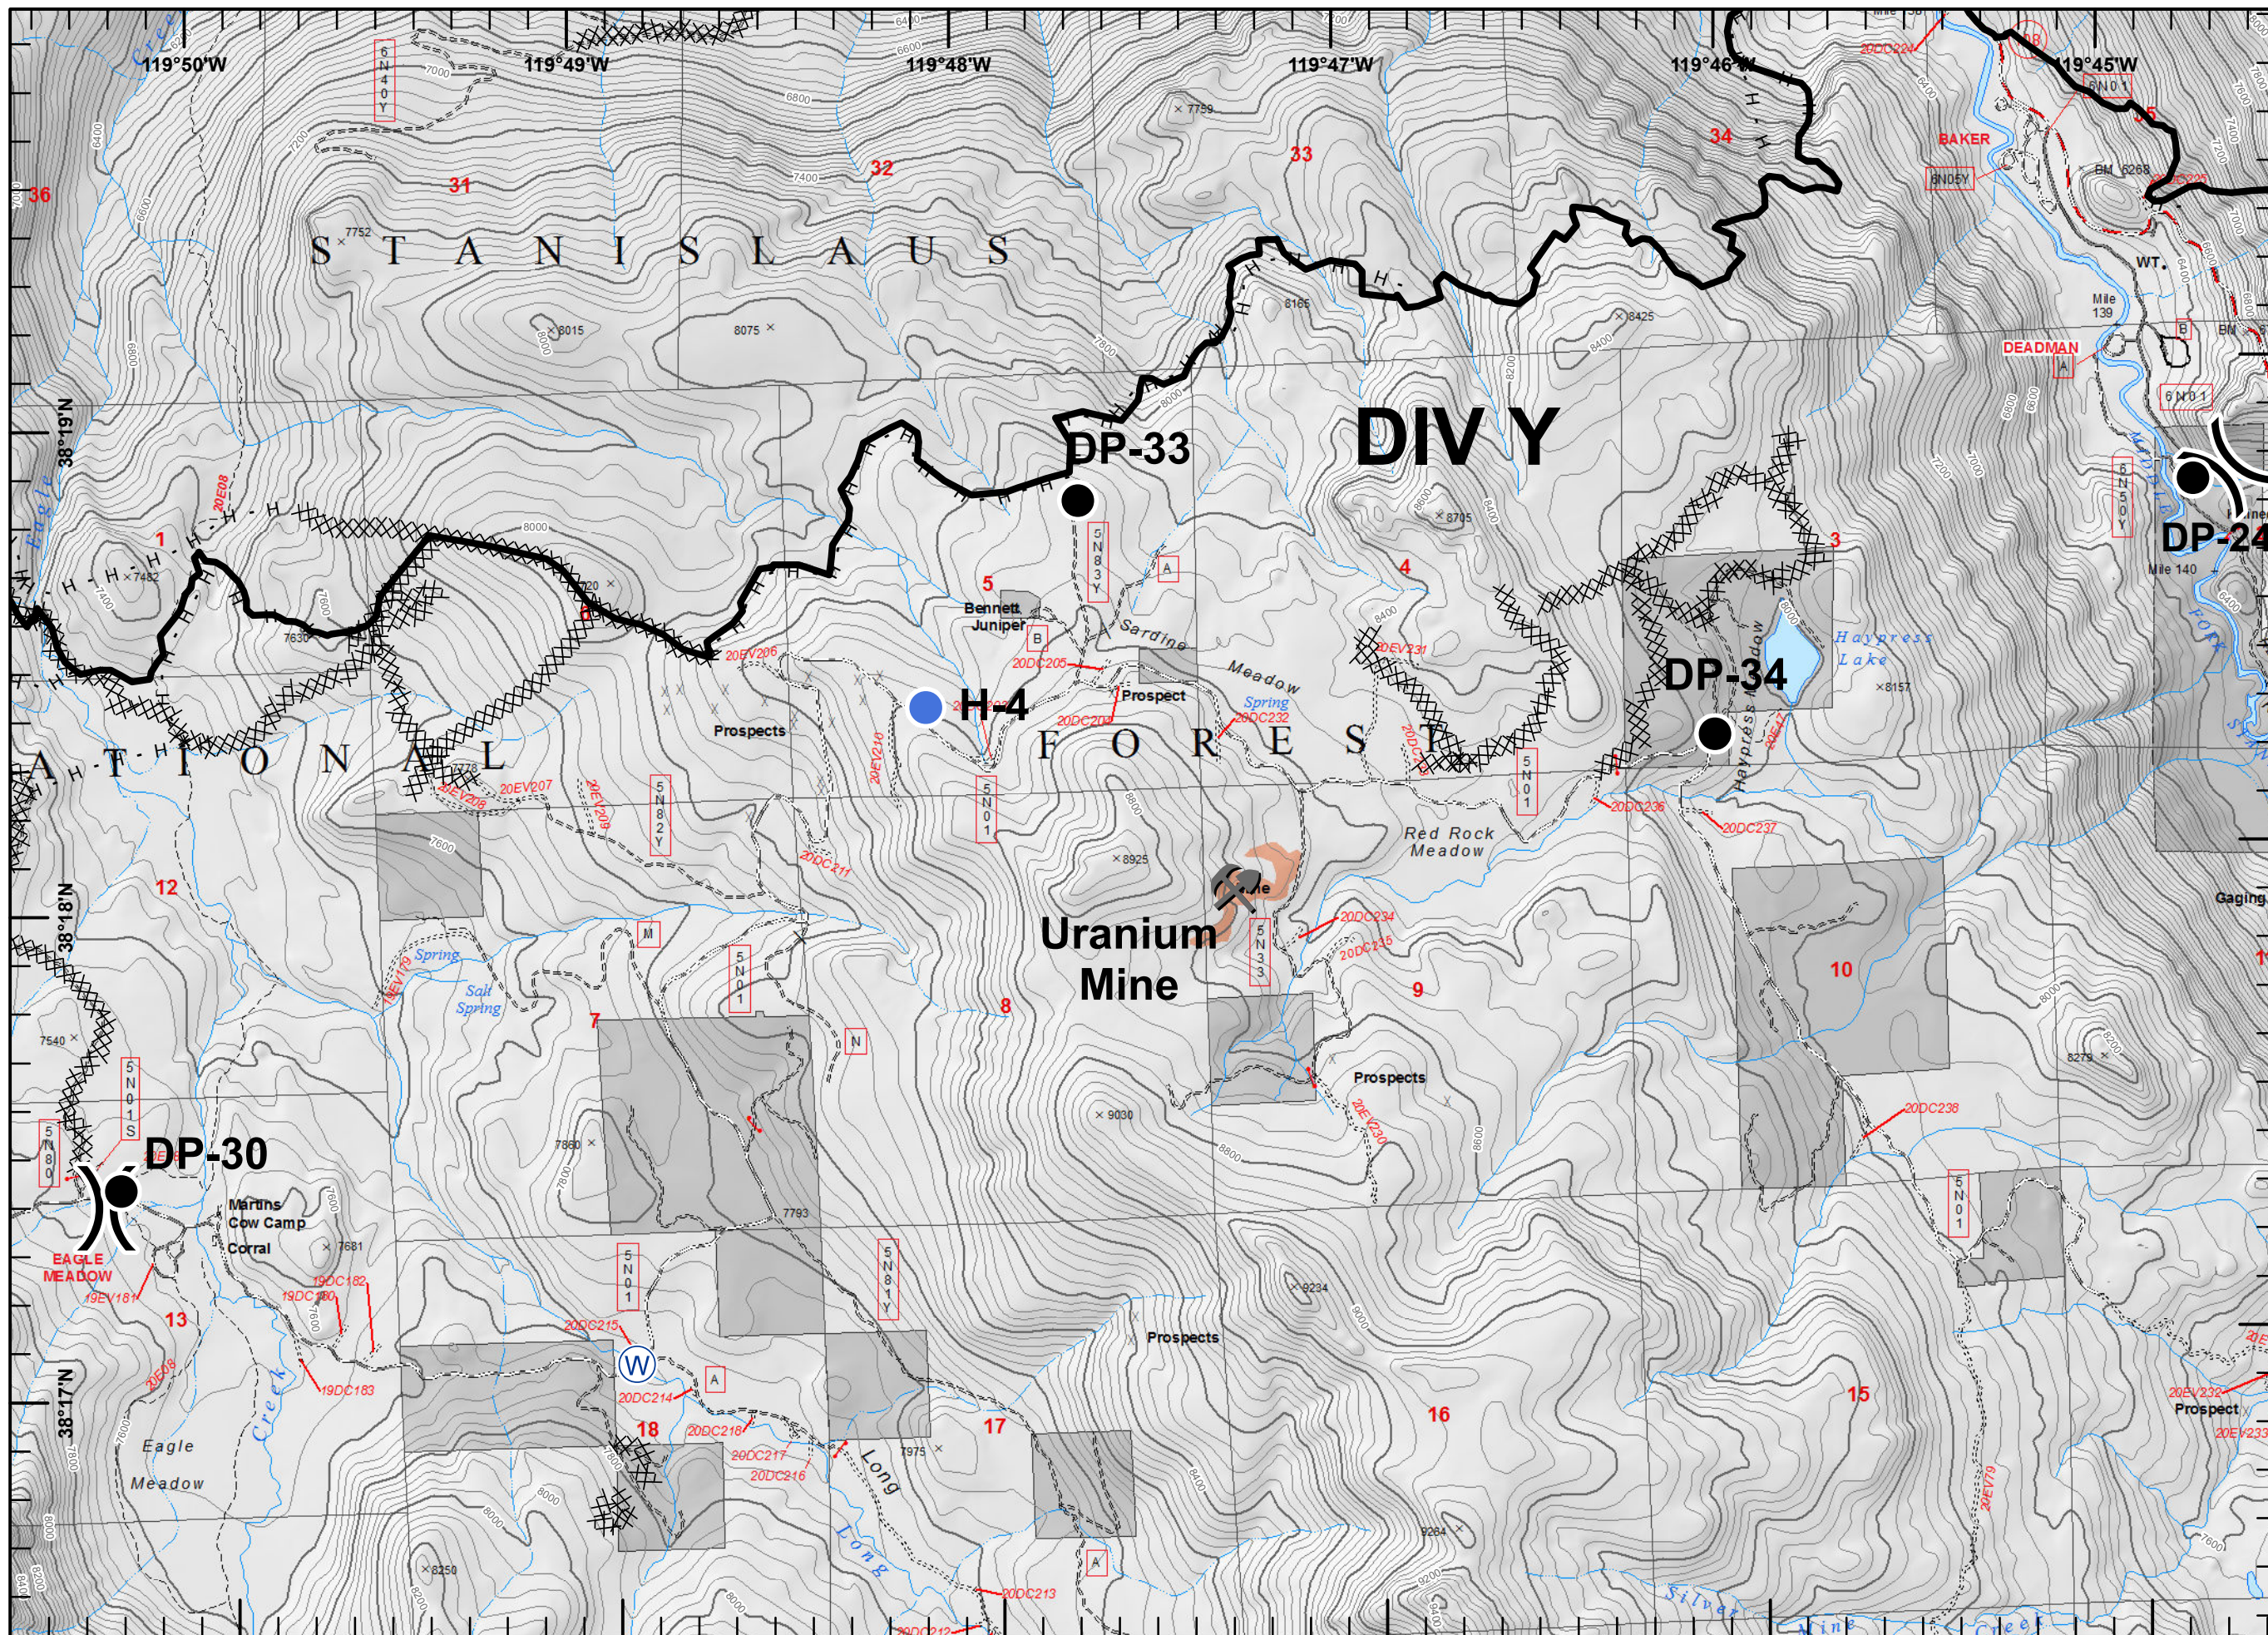

Legend

- Dip Site
- Drop Point
- Helispot
- Branch Break
- Completed Line
- H - H Completed Hand Line

Legend

- Drop Point
- Helispot
- Mobile Weather Unit
- Water Source
- Completed Line
- Completed Dozer Line
- H - H Completed Hand Line

Legend

- Drop Point
- Helispot
- Ⓡ Repeater
- Ⓜ Water Source
- ⎵ Division Break
- ┌ Uncontrolled Fire Edge
- Completed Line
- XXXXX Completed Dozer Line
- H - H Completed Hand Line

Legend

-  Drop Point
-  Helispot
-  Repeater
-  Division Break
-  Uncontrolled Fire Edge
-  Completed Line
-  Completed Hand Line

Legend

- Drop Point
- || Branch Break
- Completed Line
- XXXXX Completed Dozer Line
- H - H Completed Hand Line

Legend

- Drop Point
- Helispot
- Water Source
- Other
- Division Break
- Completed Line
- Completed Dozer Line
- Completed Hand Line

Legend

- Dip Site
- Drop Point
- Mobile Weather Unit
- Division Break
- Completed Line
- Completed Hand Line