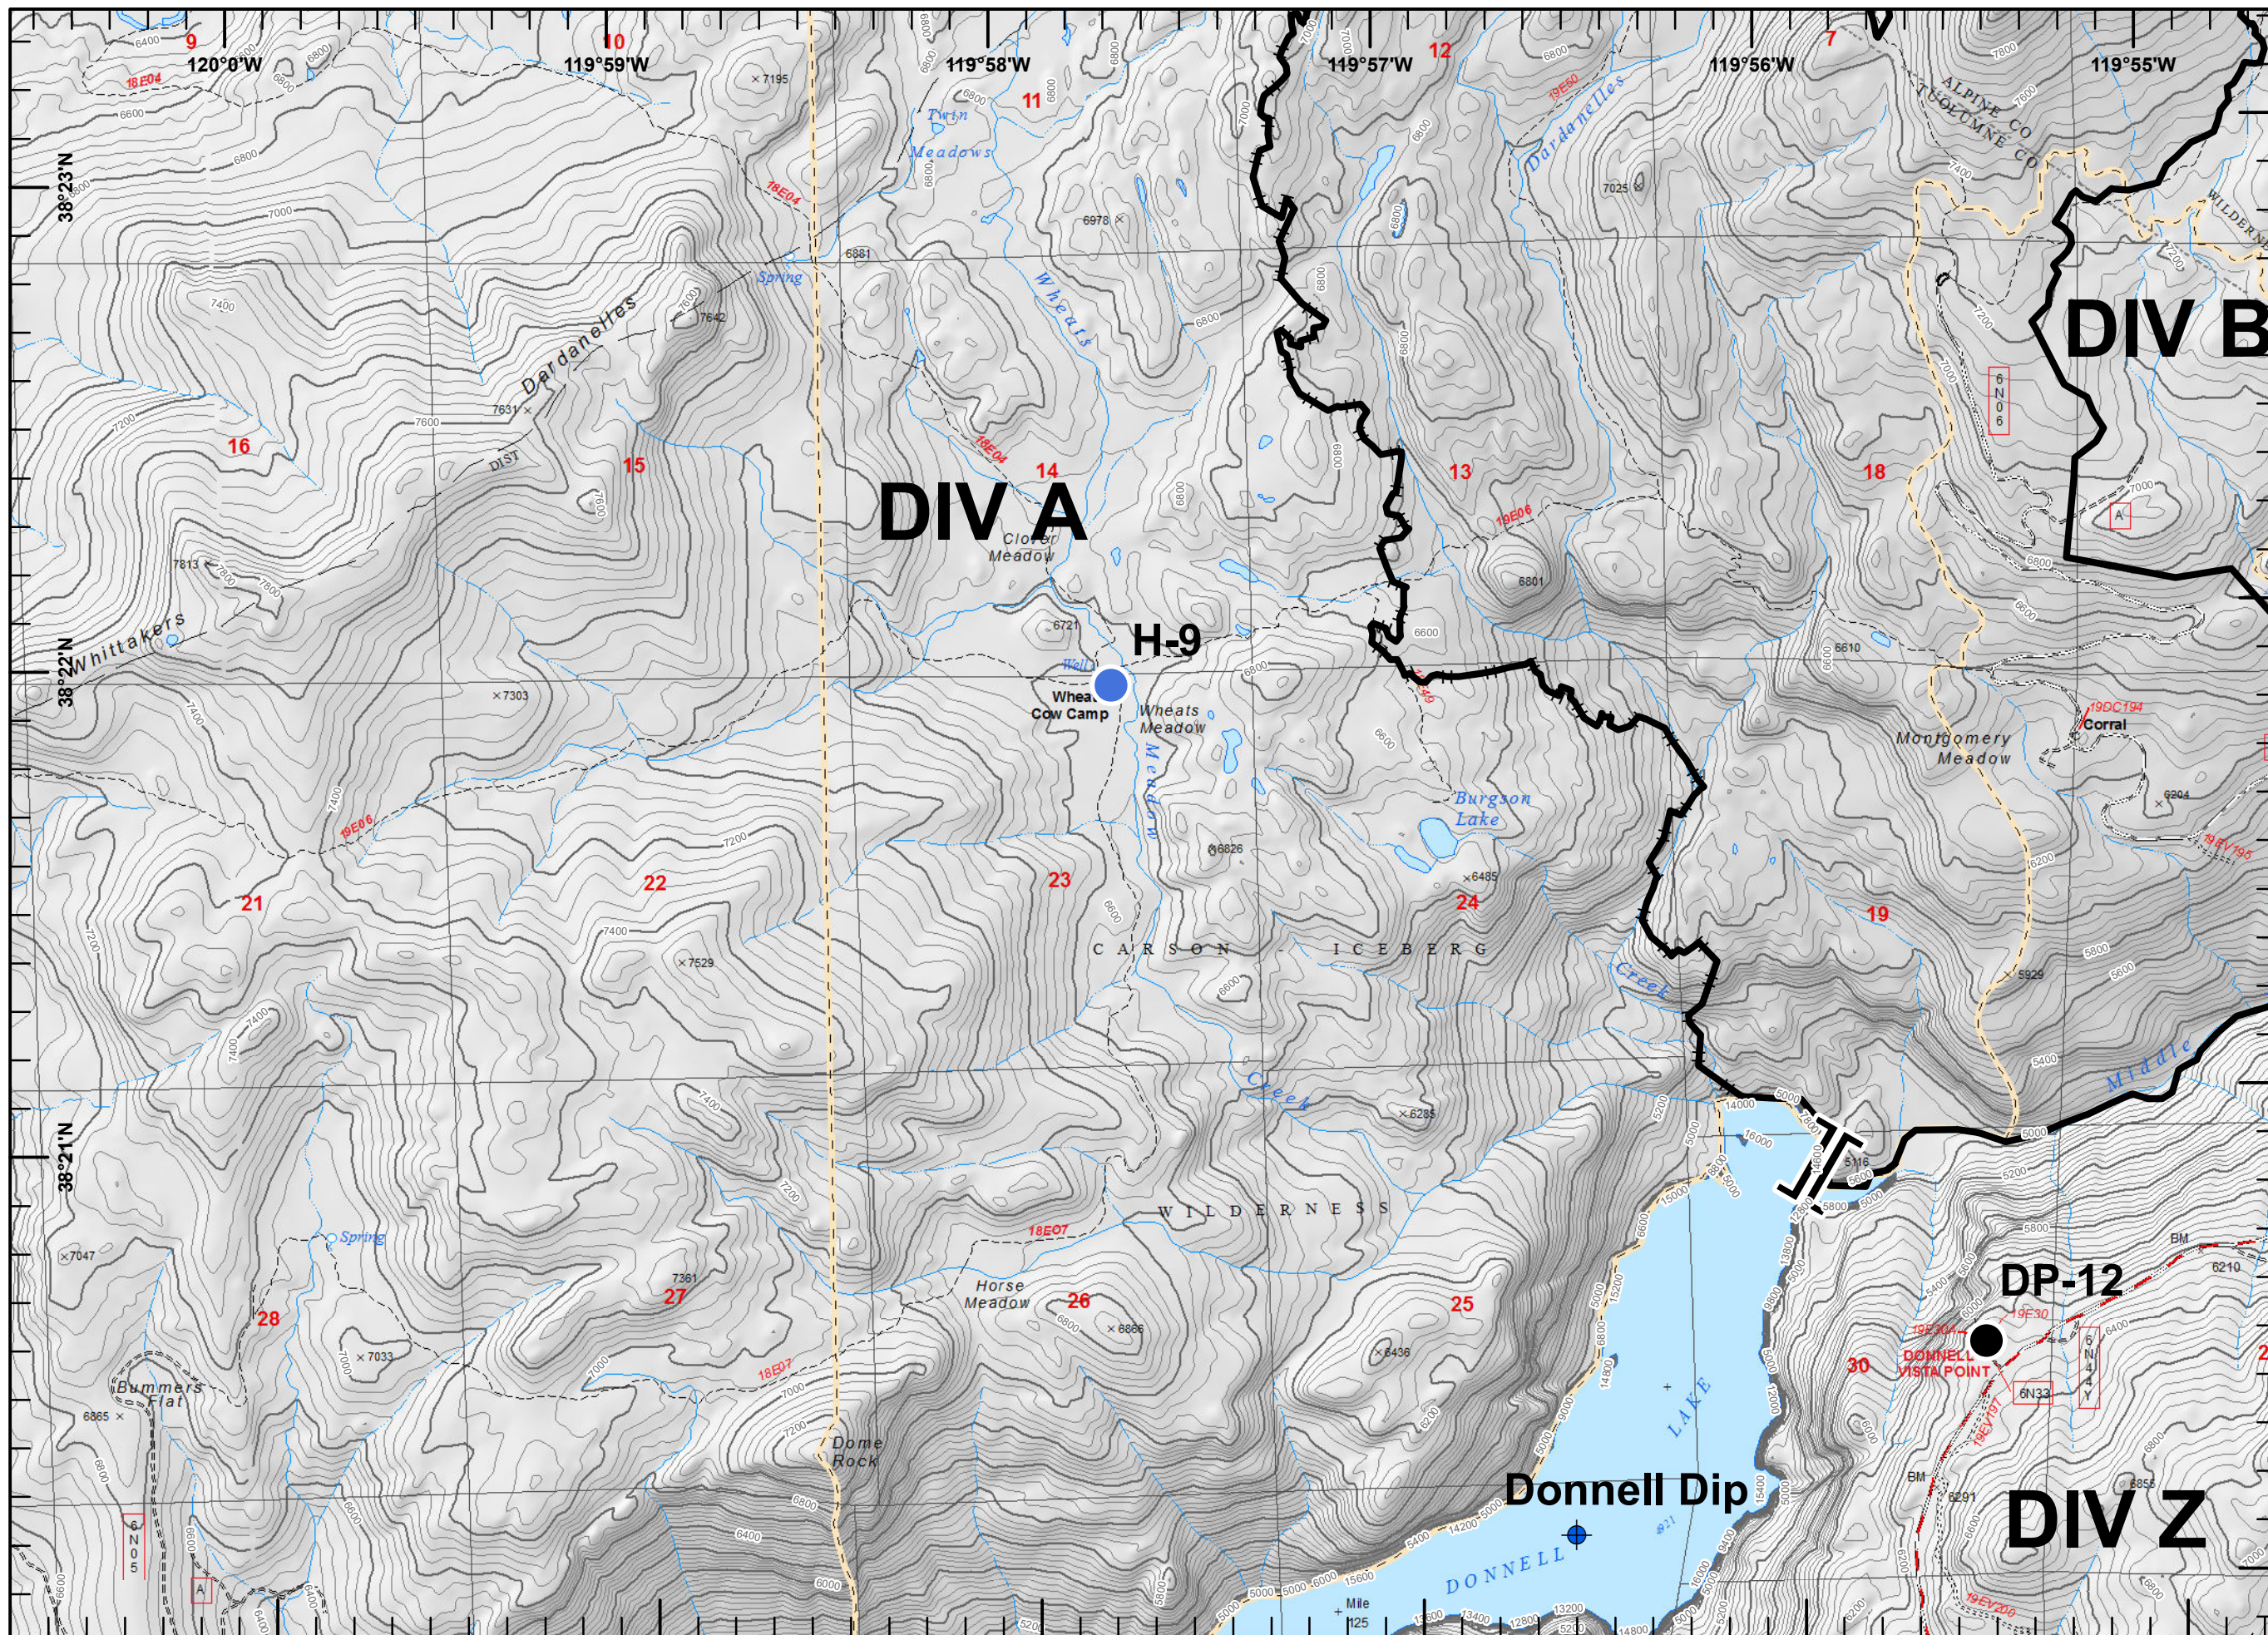

Legend

-  Helispot
-  Branch Break
-  Uncontrolled Fire Edge
-  H - H Completed Hand Line

Legend

- Camp
- Dip Site
- Drop Point
- Helispot
- Repeater
- Division Break
- Uncontrolled Fire Edge
- Completed Line
- H - H Completed Hand Line

Legend

- Helisport
- Repeater
- Water Source
- Uncontrolled Fire Edge
- Completed Line
- Completed Hand Line

Legend

- Drop Point
- Helispot
- Repeater
- Water Source
- Uncontrolled Fire Edge
- Completed Line
- Completed Hand Line

Legend

- Dip Site
- Drop Point
- Helispot
- Branch Break
- Completed Line
- H - H Completed Hand Line

Legend

- Drop Point
- Helispot
- Mobile Weather Unit
- Water Source
- Completed Line
- Completed Dozer Line
- H - H Completed Hand Line

Legend

- Drop Point
- || Branch Break
- Completed Line
- XXXXX Completed Dozer Line
- H - H Completed Hand Line

Legend

- Drop Point
- Helispot
- Water Source
- Other
- Division Break
- Completed Line
- Completed Dozer Line
- Completed Hand Line