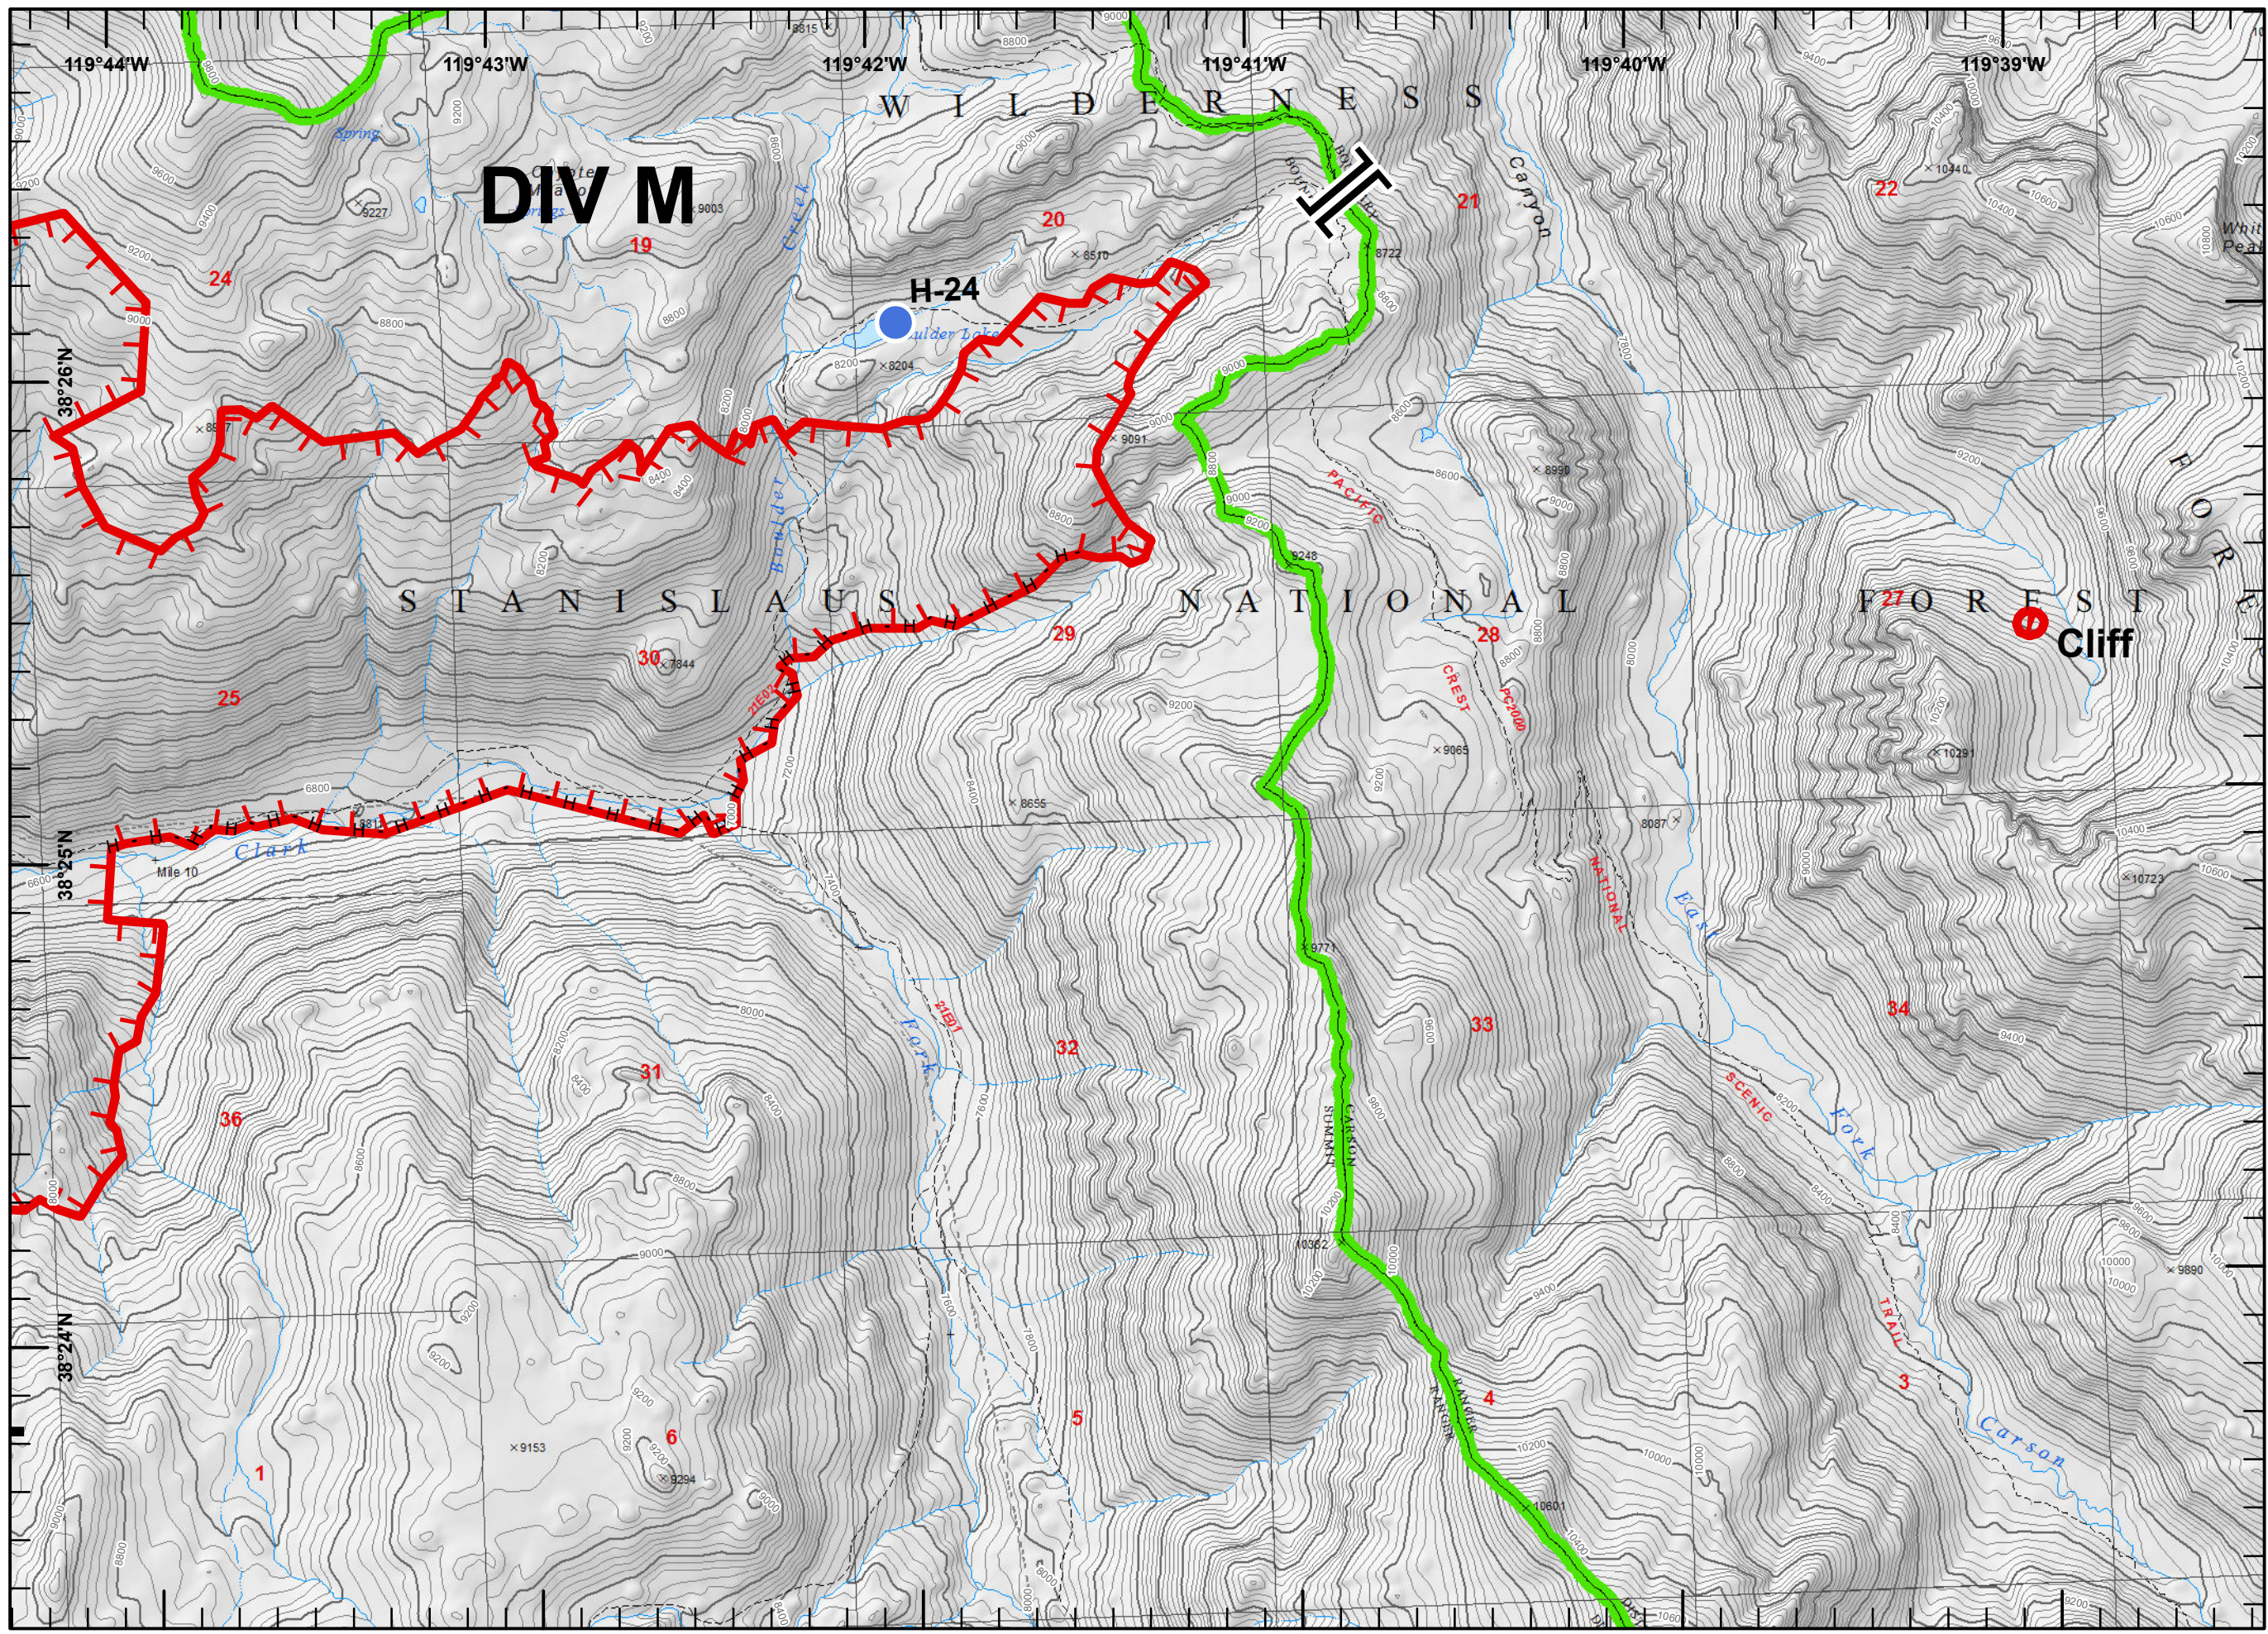

Legend

- Drop Point
- Helispot
- Ⓡ Repeater
- ⌋ Division Break
- ┌ Uncontrolled Fire Edge

Legend

-  Camp
-  Helispot
-  Value at Risk
-  Uncontrolled Fire Edge
-  Completed Line

Legend

- Drop Point
- Helispot
- Ⓜ Water Source
- ┌ Uncontrolled Fire Edge
- H - H Completed Hand Line

Legend

-  Helispot
-  Branch Break
-  Uncontrolled Fire Edge
-  H - H Completed Hand Line

Legend

- Camp
- Dip Site
- Drop Point
- Helispot
- Repeater
- Division Break
- Uncontrolled Fire Edge
- Completed Line
- H - H Completed Hand Line

Legend

- Dip Site
- Drop Point
- Helispot
- Branch Break
- Completed Line
- H - H Completed Hand Line

Legend

- Drop Point
- Helispot
- Mobile Weather Unit
- Water Source
- Completed Line
- Completed Dozer Line
- H - H Completed Hand Line

Legend

- Drop Point
- || Branch Break
- Completed Line
- XXXXX Completed Dozer Line
- H - H Completed Hand Line

Legend

- Drop Point
- Helispot
- Water Source
- Other
- Division Break
- Completed Line
- Completed Dozer Line
- Completed Hand Line