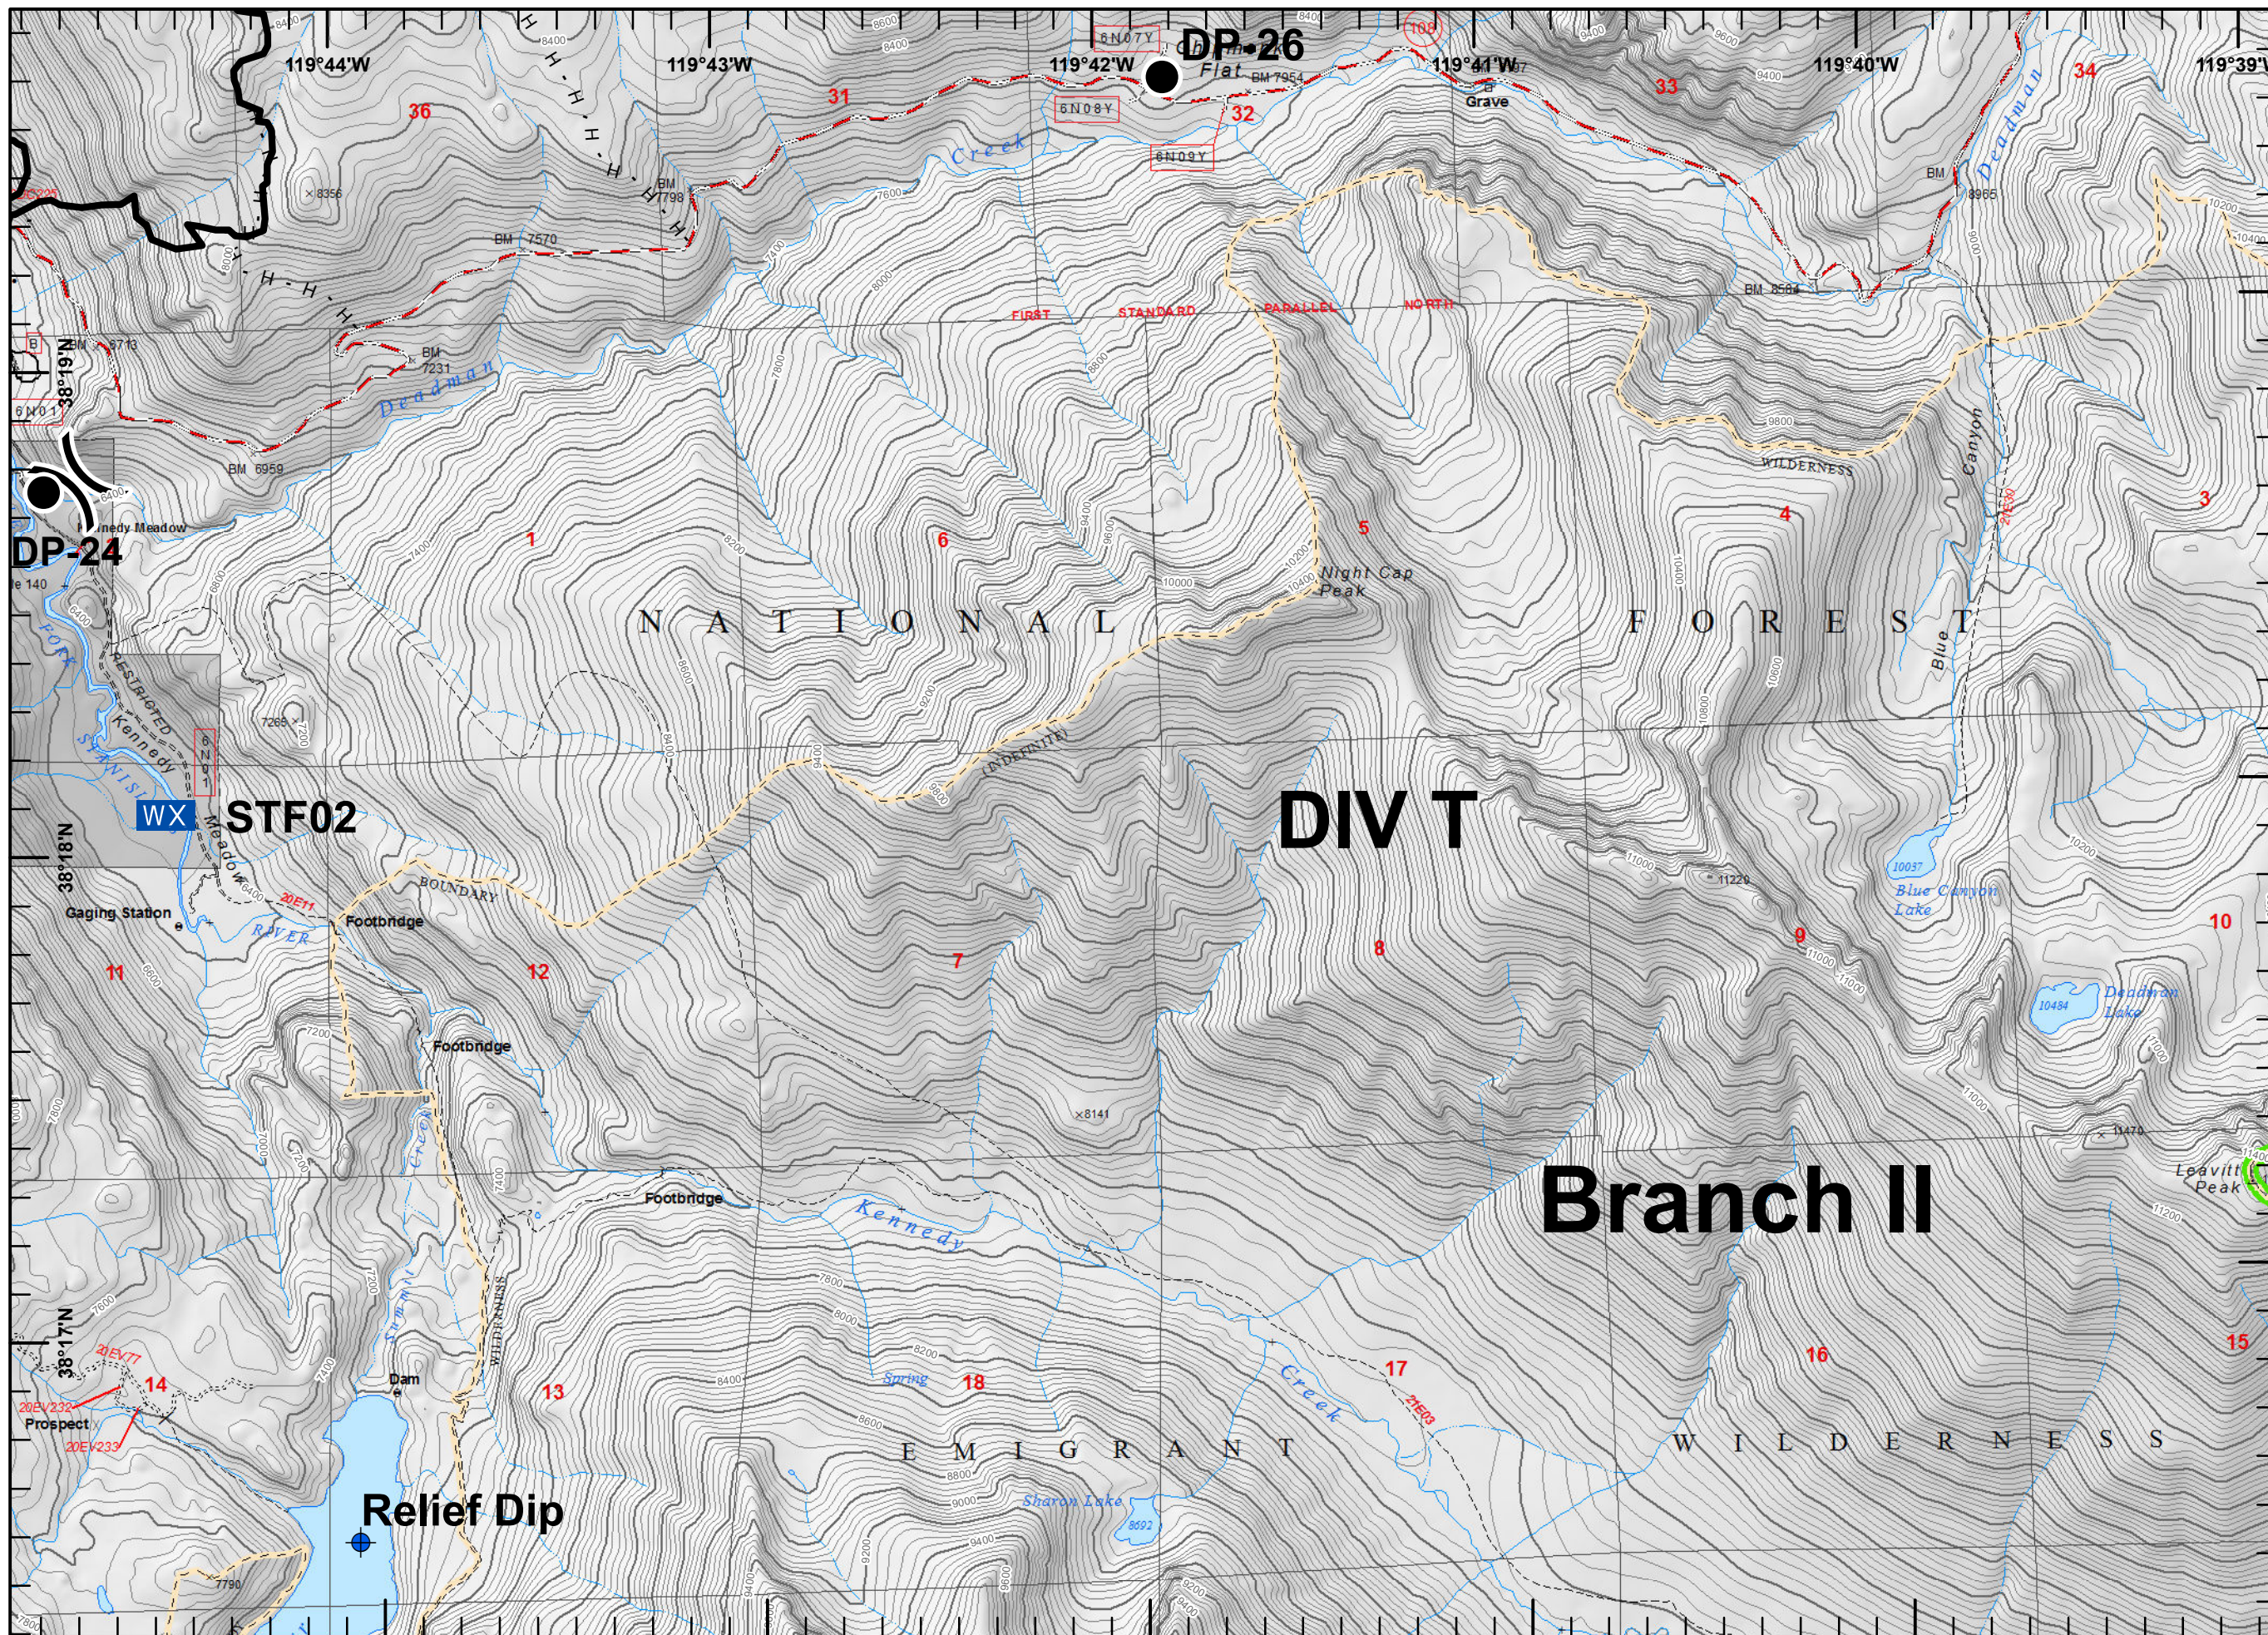

Legend

- Dip Site
- Drop Point
- Helispot
- Branch Break
- Completed Line
- H - H Completed Hand Line

Legend

- Drop Point
- Helispot
- Mobile Weather Unit
- Water Source
- Completed Line
- Completed Dozer Line
- H - H Completed Hand Line

Legend

- Drop Point
- Helispot
- Ⓡ Repeater
- Ⓜ Water Source
- ⎵ Division Break
- ┌ Uncontrolled Fire Edge
- Completed Line
- XXXXX Completed Dozer Line
- H - H Completed Hand Line

Legend

-  Drop Point
-  Helispot
-  Repeater
-  Division Break
-  Uncontrolled Fire Edge
-  Completed Line
-  Completed Hand Line

Legend

- Drop Point
- || Branch Break
- Completed Line
- XXXXX Completed Dozer Line
- H - H Completed Hand Line

Legend

- Drop Point
- Helispot
- Water Source
- Other
- Division Break
- Completed Line
- Completed Dozer Line
- Completed Hand Line

Legend

- Dip Site
- Drop Point
- Mobile Weather Unit
- Division Break
- Completed Line
- Completed Hand Line