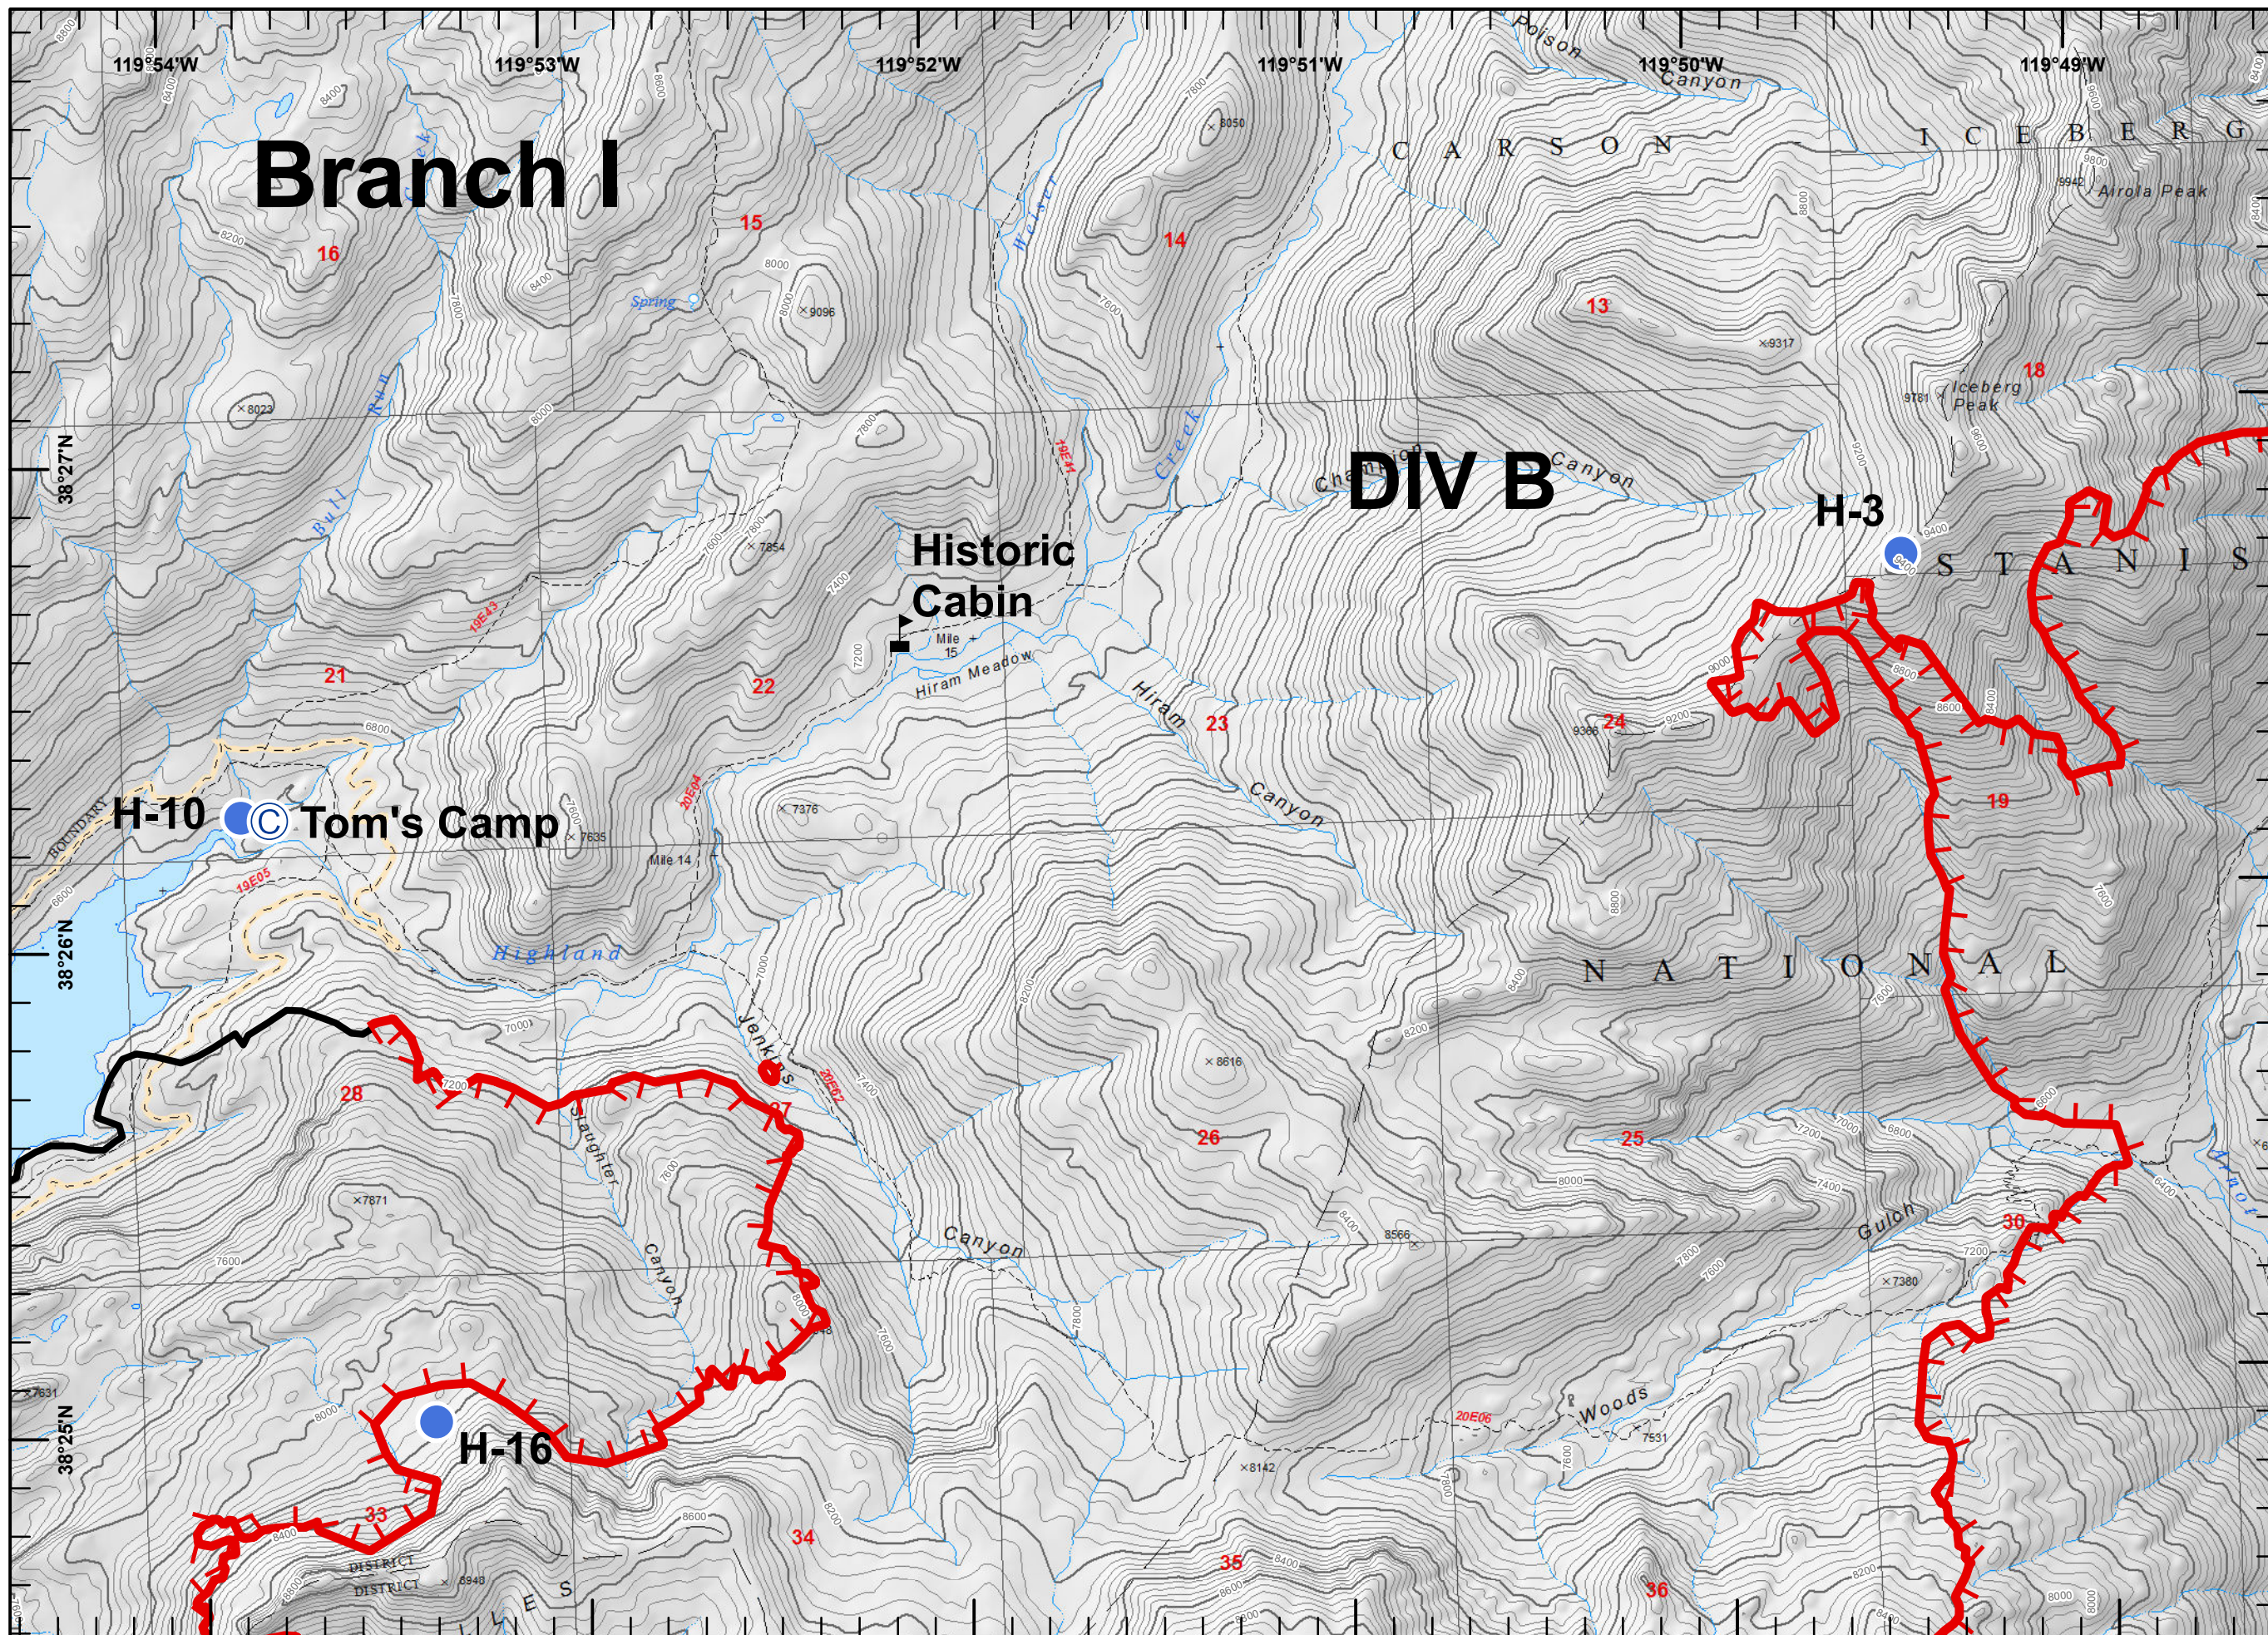

Legend

- Drop Point
- Helispot
- Ⓡ Repeater
- ⌋ Division Break
- ┌ Uncontrolled Fire Edge

Legend

-  Camp
-  Helispot
-  Value at Risk
-  Uncontrolled Fire Edge
-  Completed Line

Legend

- Drop Point
- Helispot
- Ⓜ Water Source
- ┌ Uncontrolled Fire Edge
- H - H Completed Hand Line

Legend

-  Helispot
-  Branch Break
-  Uncontrolled Fire Edge
-  H - H Completed Hand Line

Legend

- Camp
- Dip Site
- Drop Point
- Helispot
- Repeater
- Division Break
- Uncontrolled Fire Edge
- Completed Line
- H - H Completed Hand Line

Legend

- Drop Point
- || Branch Break
- Completed Line
- XXXXX Completed Dozer Line
- H - H Completed Hand Line

Legend

- Drop Point
- Helispot
- Water Source
- Other
- Division Break
- Completed Line
- Completed Dozer Line
- Completed Hand Line

Legend

- Dip Site
- Drop Point
- Mobile Weather Unit
- Division Break
- Completed Line
- Completed Hand Line