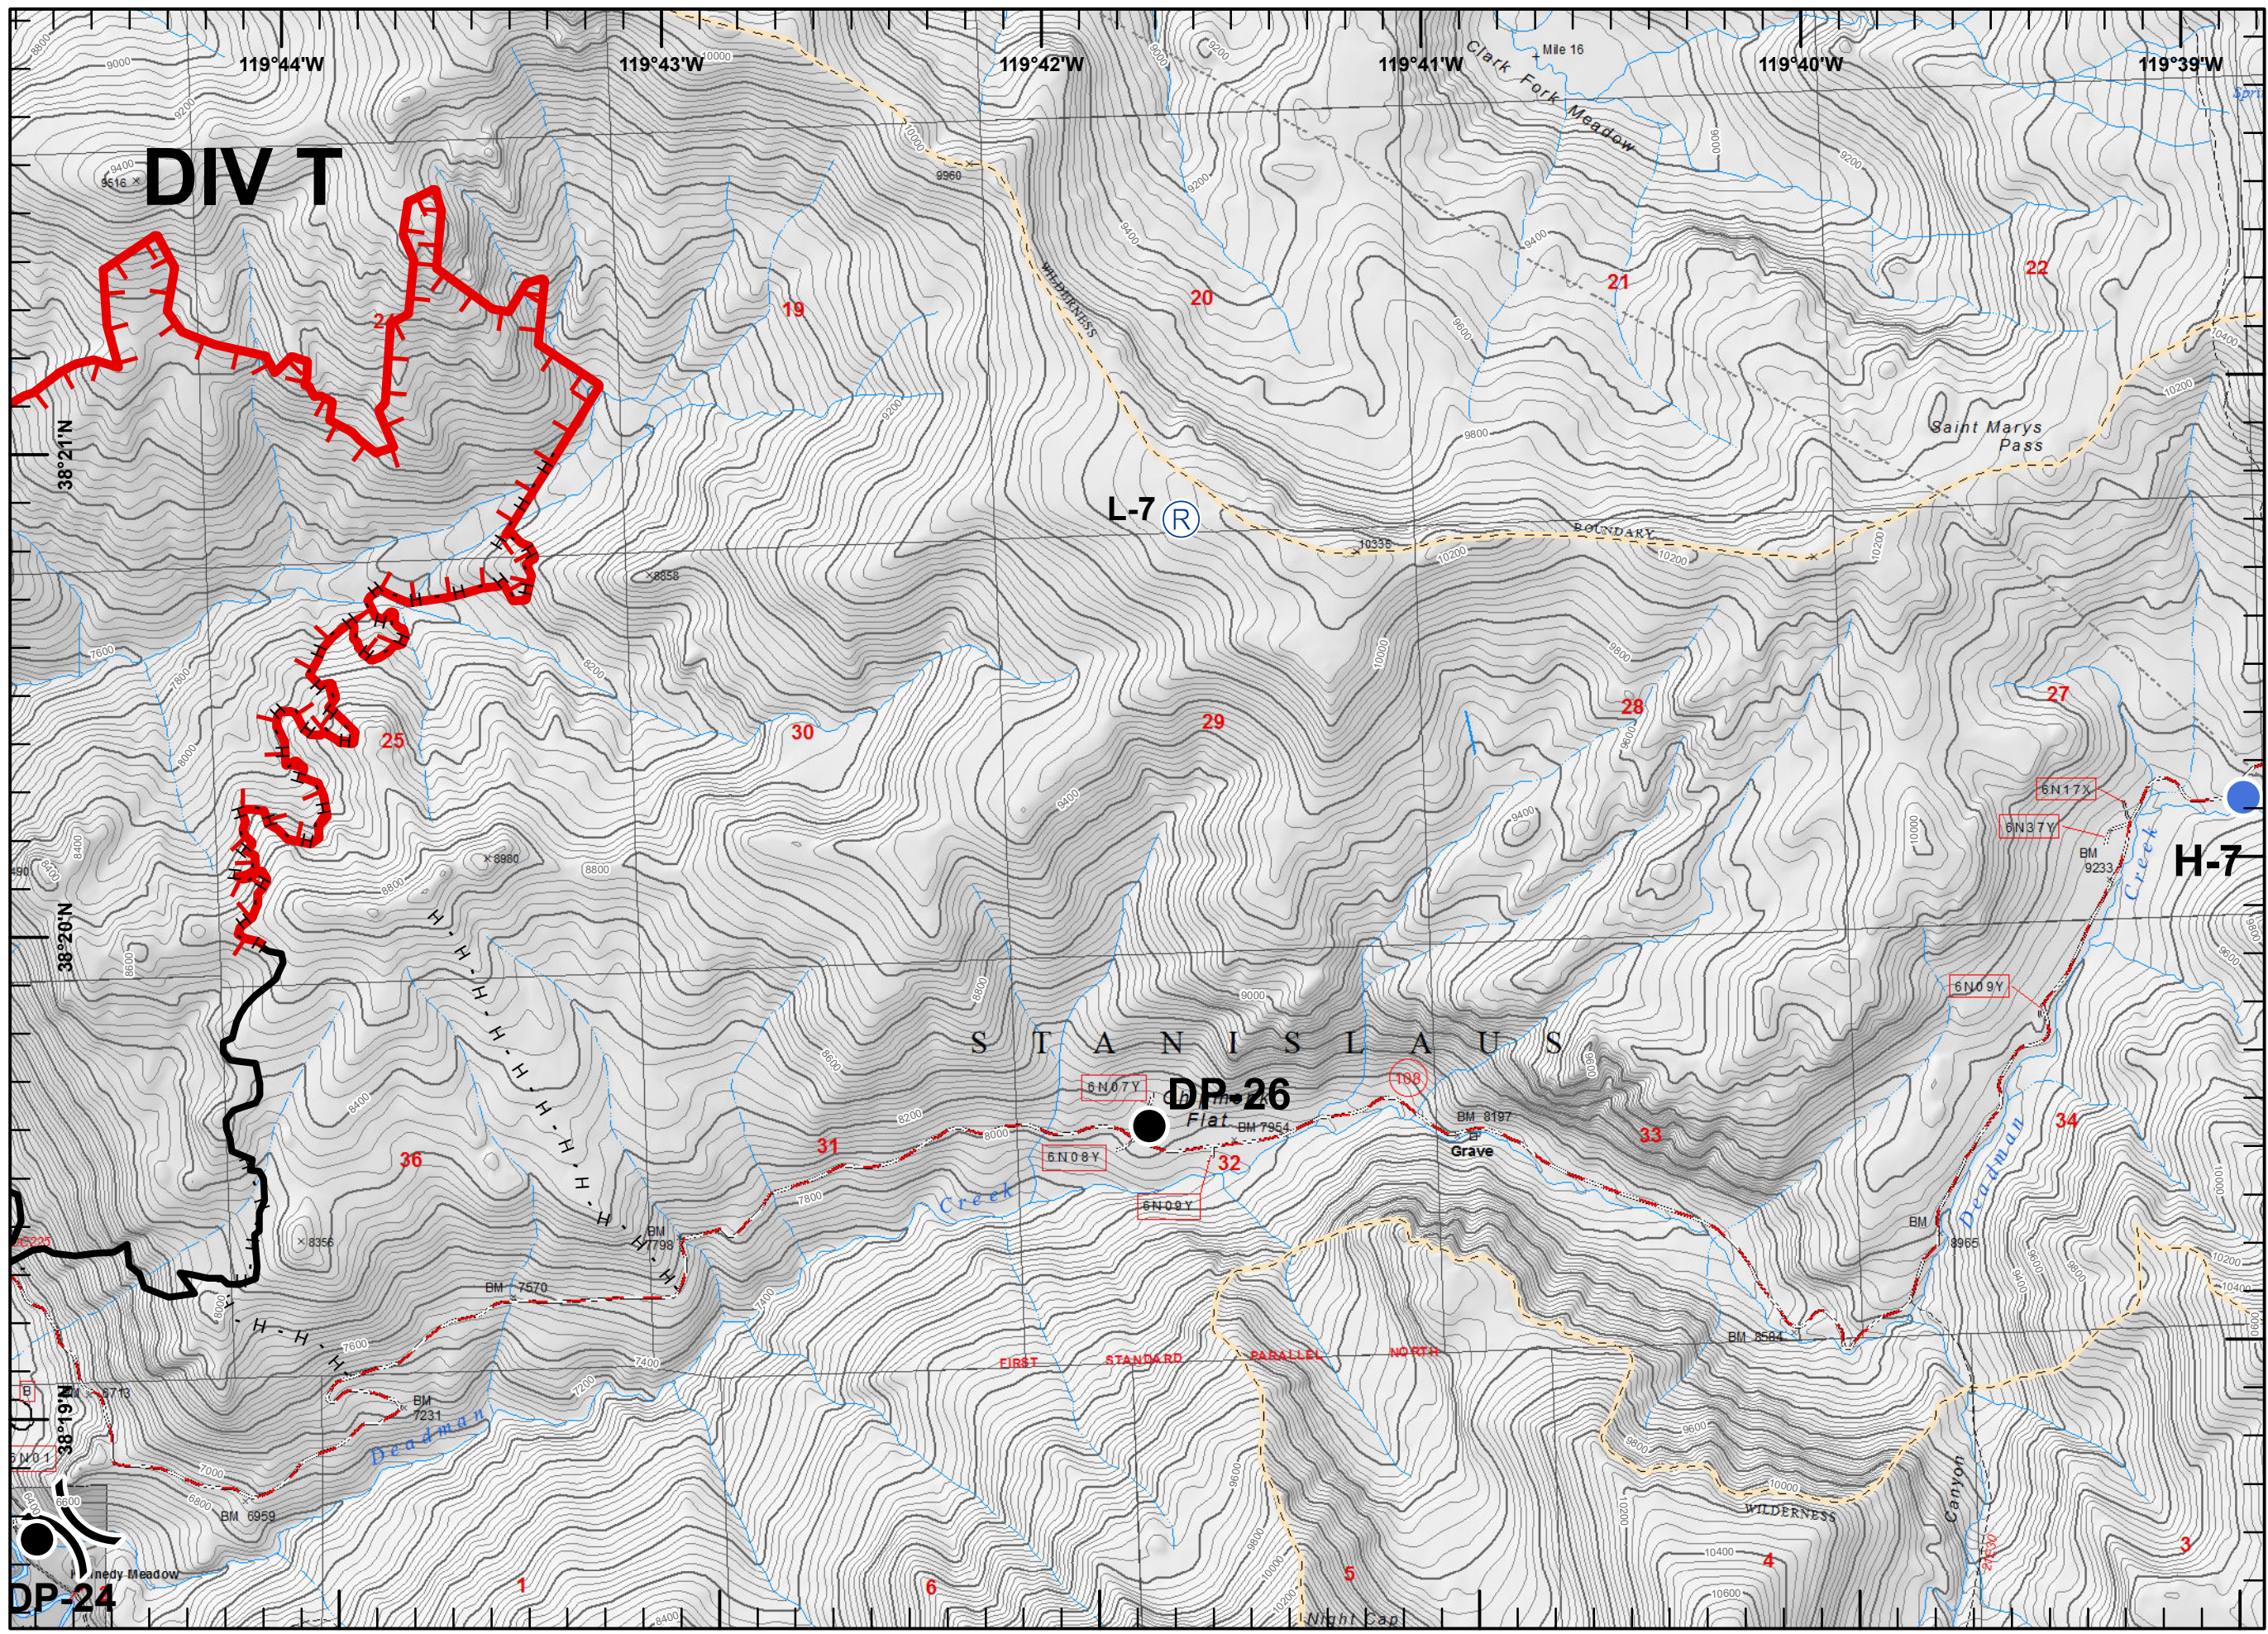

Legend

- Dip Site
- Drop Point
- Helispot
- Branch Break
- Completed Line
- H - H Completed Hand Line

Legend

- Drop Point
- Helispot
- Mobile Weather Unit
- Water Source
- Completed Line
- Completed Dozer Line
- H - H Completed Hand Line

Legend

- Drop Point
- Helispot
- Ⓡ Repeater
- Ⓜ Water Source
- ⎵ Division Break
- ┌ Uncontrolled Fire Edge
- Completed Line
- XXXXX Completed Dozer Line
- H - H Completed Hand Line

Legend

-  Drop Point
-  Helispot
-  Repeater
-  Division Break
-  Uncontrolled Fire Edge
-  Completed Line
-  Completed Hand Line

Legend

- Drop Point
- || Branch Break
- Completed Line
- XXXXX Completed Dozer Line
- H - H Completed Hand Line

Legend

- Drop Point
- Helispot
- Water Source
- Other
- Division Break
- Completed Line
- Completed Dozer Line
- Completed Hand Line

Legend

- Dip Site
- Drop Point
- Mobile Weather Unit
- Division Break
- Completed Line
- Completed Hand Line