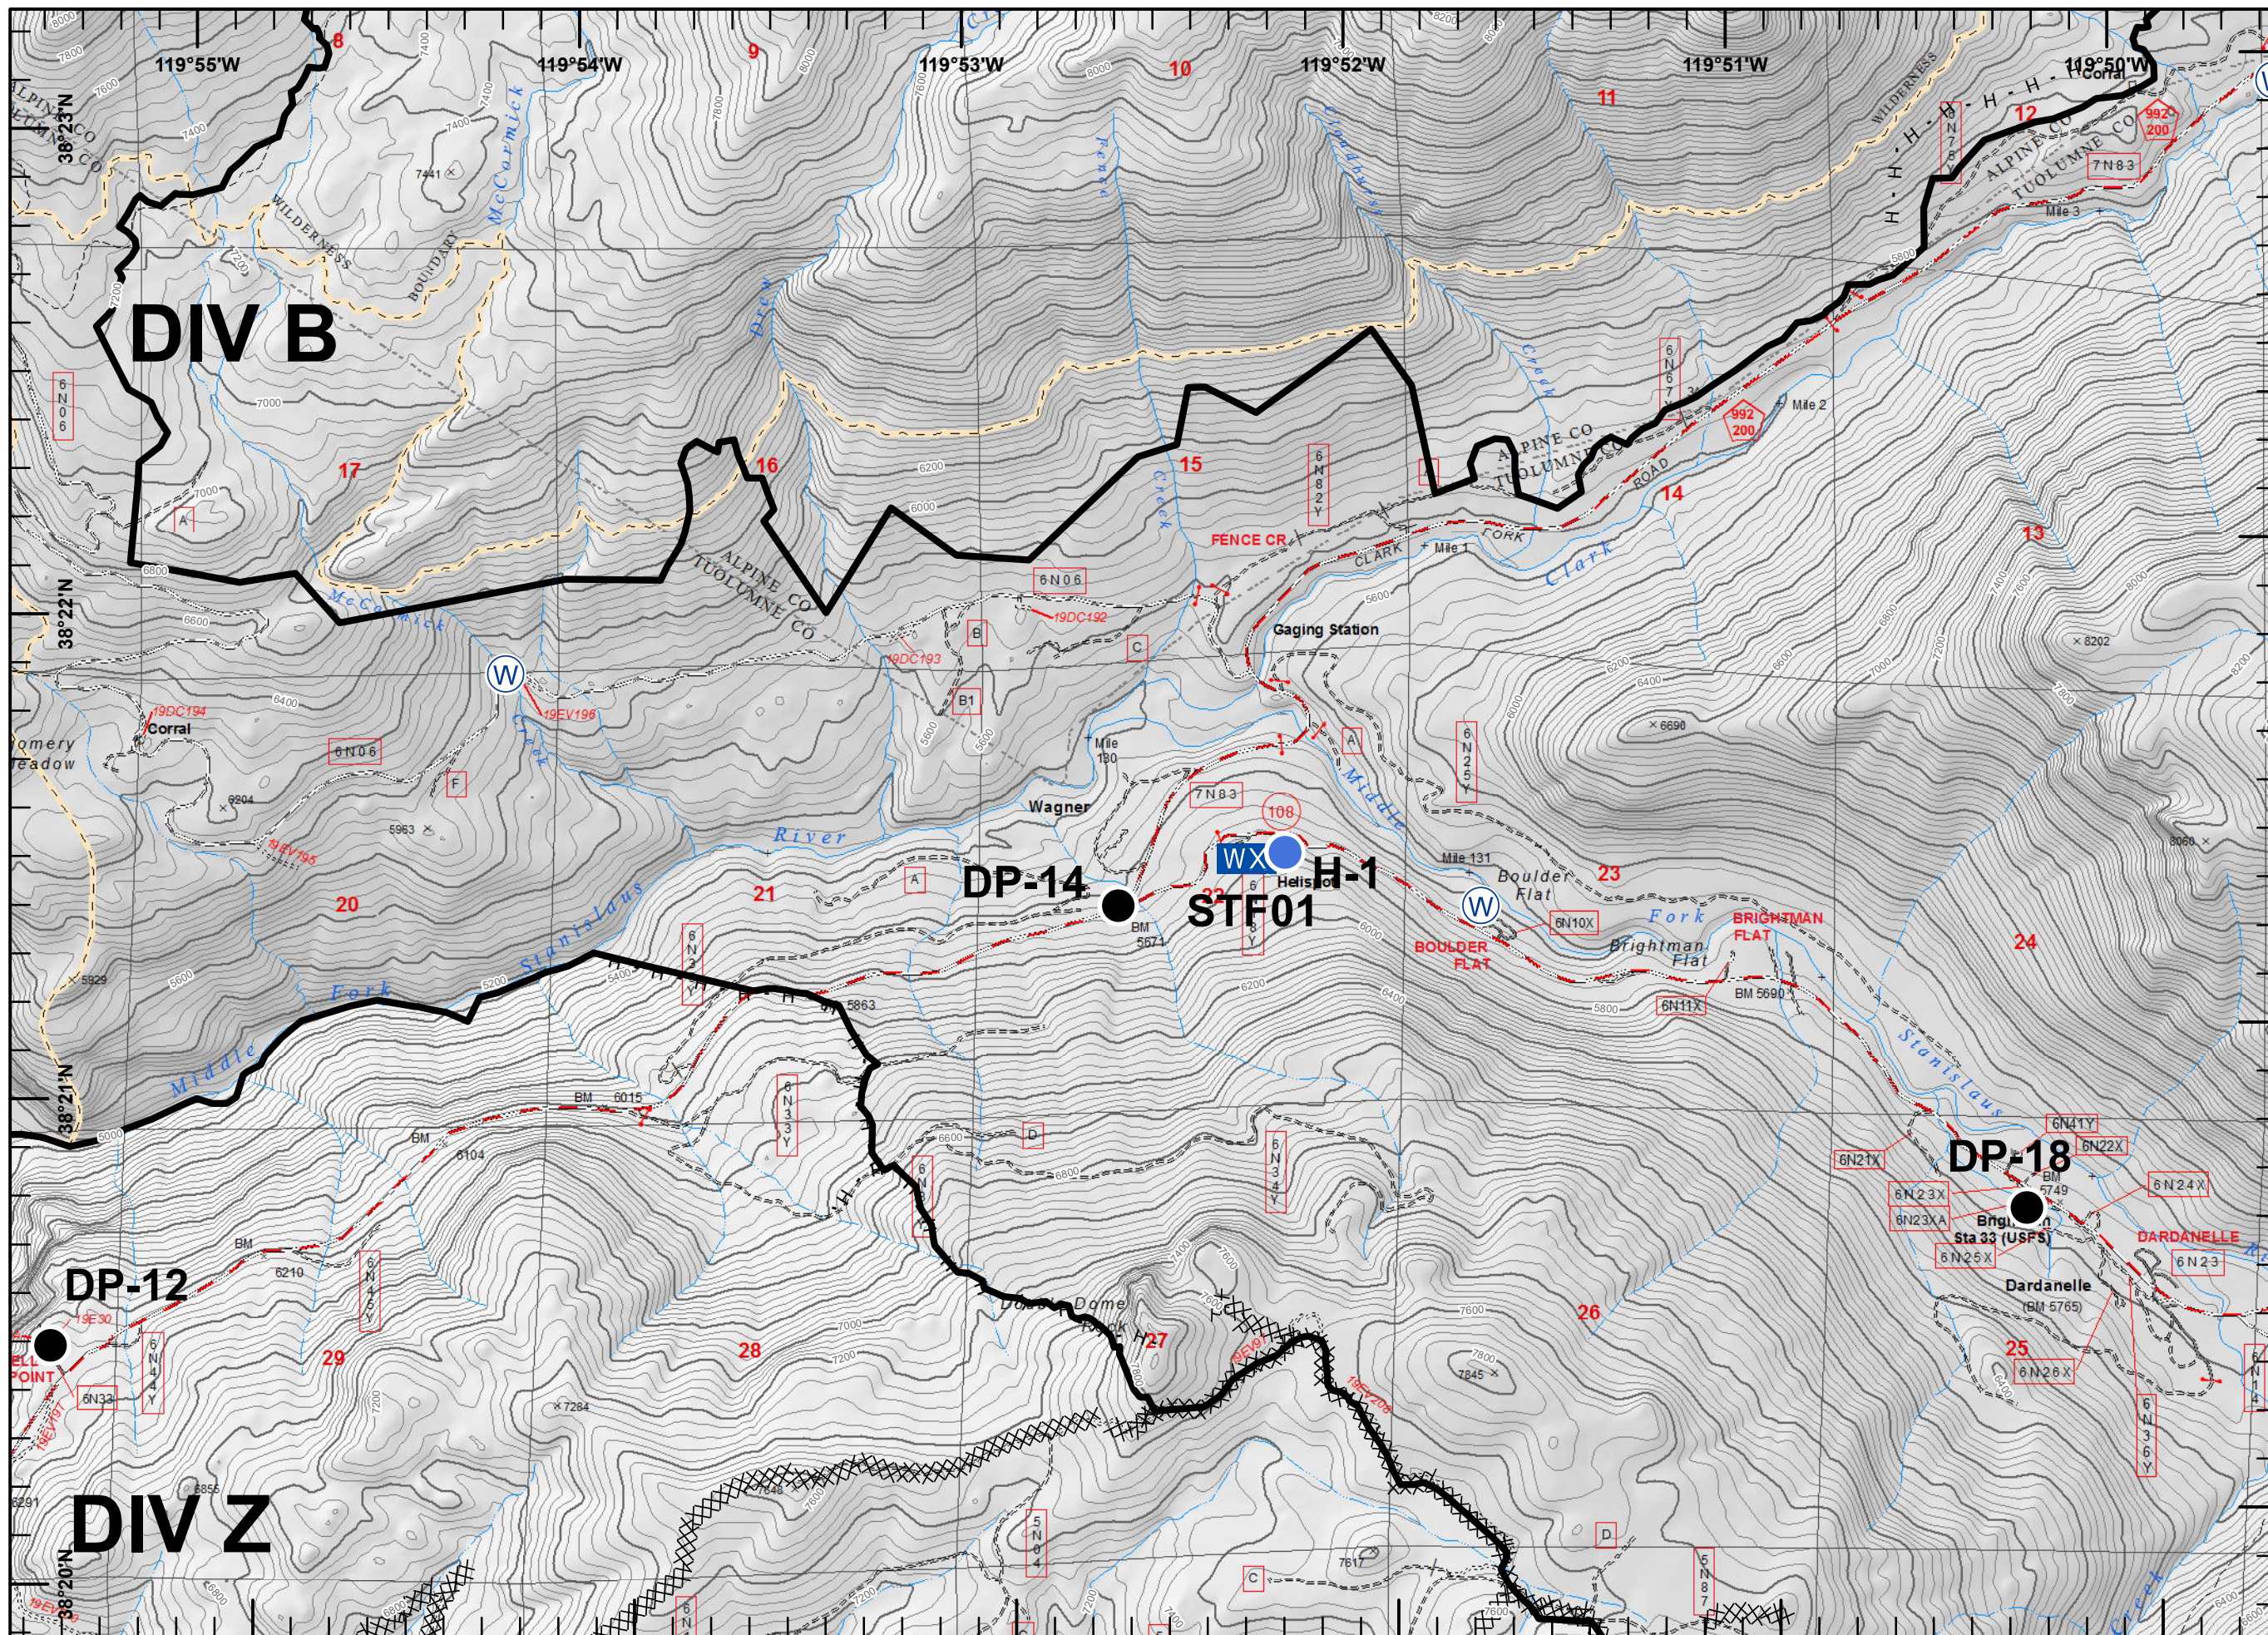

Legend

- Helisport
- Repeater
- Water Source
- Uncontrolled Fire Edge
- Completed Line
- Completed Hand Line

Legend

- Drop Point
- Helispot
- Repeater
- Water Source
- Uncontrolled Fire Edge
- Completed Line
- Completed Hand Line

Legend

- Dip Site
- Drop Point
- Helispot
- Branch Break
- Completed Line
- H - H Completed Hand Line

Legend

- Drop Point
- Helispot
- Mobile Weather Unit
- Water Source
- Completed Line
- Completed Dozer Line
- H - H Completed Hand Line

Legend

- Drop Point
- Helispot
- Ⓡ Repeater
- Ⓜ Water Source
- ⎵ Division Break
- ┌ Uncontrolled Fire Edge
- Completed Line
- XXXXX Completed Dozer Line
- H - H Completed Hand Line

Legend

-  Drop Point
-  Helispot
-  Repeater
-  Division Break
-  Uncontrolled Fire Edge
-  Completed Line
-  Completed Hand Line

Legend

- Drop Point
- || Branch Break
- Completed Line
- XXXXX Completed Dozer Line
- H - H Completed Hand Line

Legend

- Drop Point
- Helispot
- Water Source
- Other
- Division Break
- Completed Line
- Completed Dozer Line
- Completed Hand Line