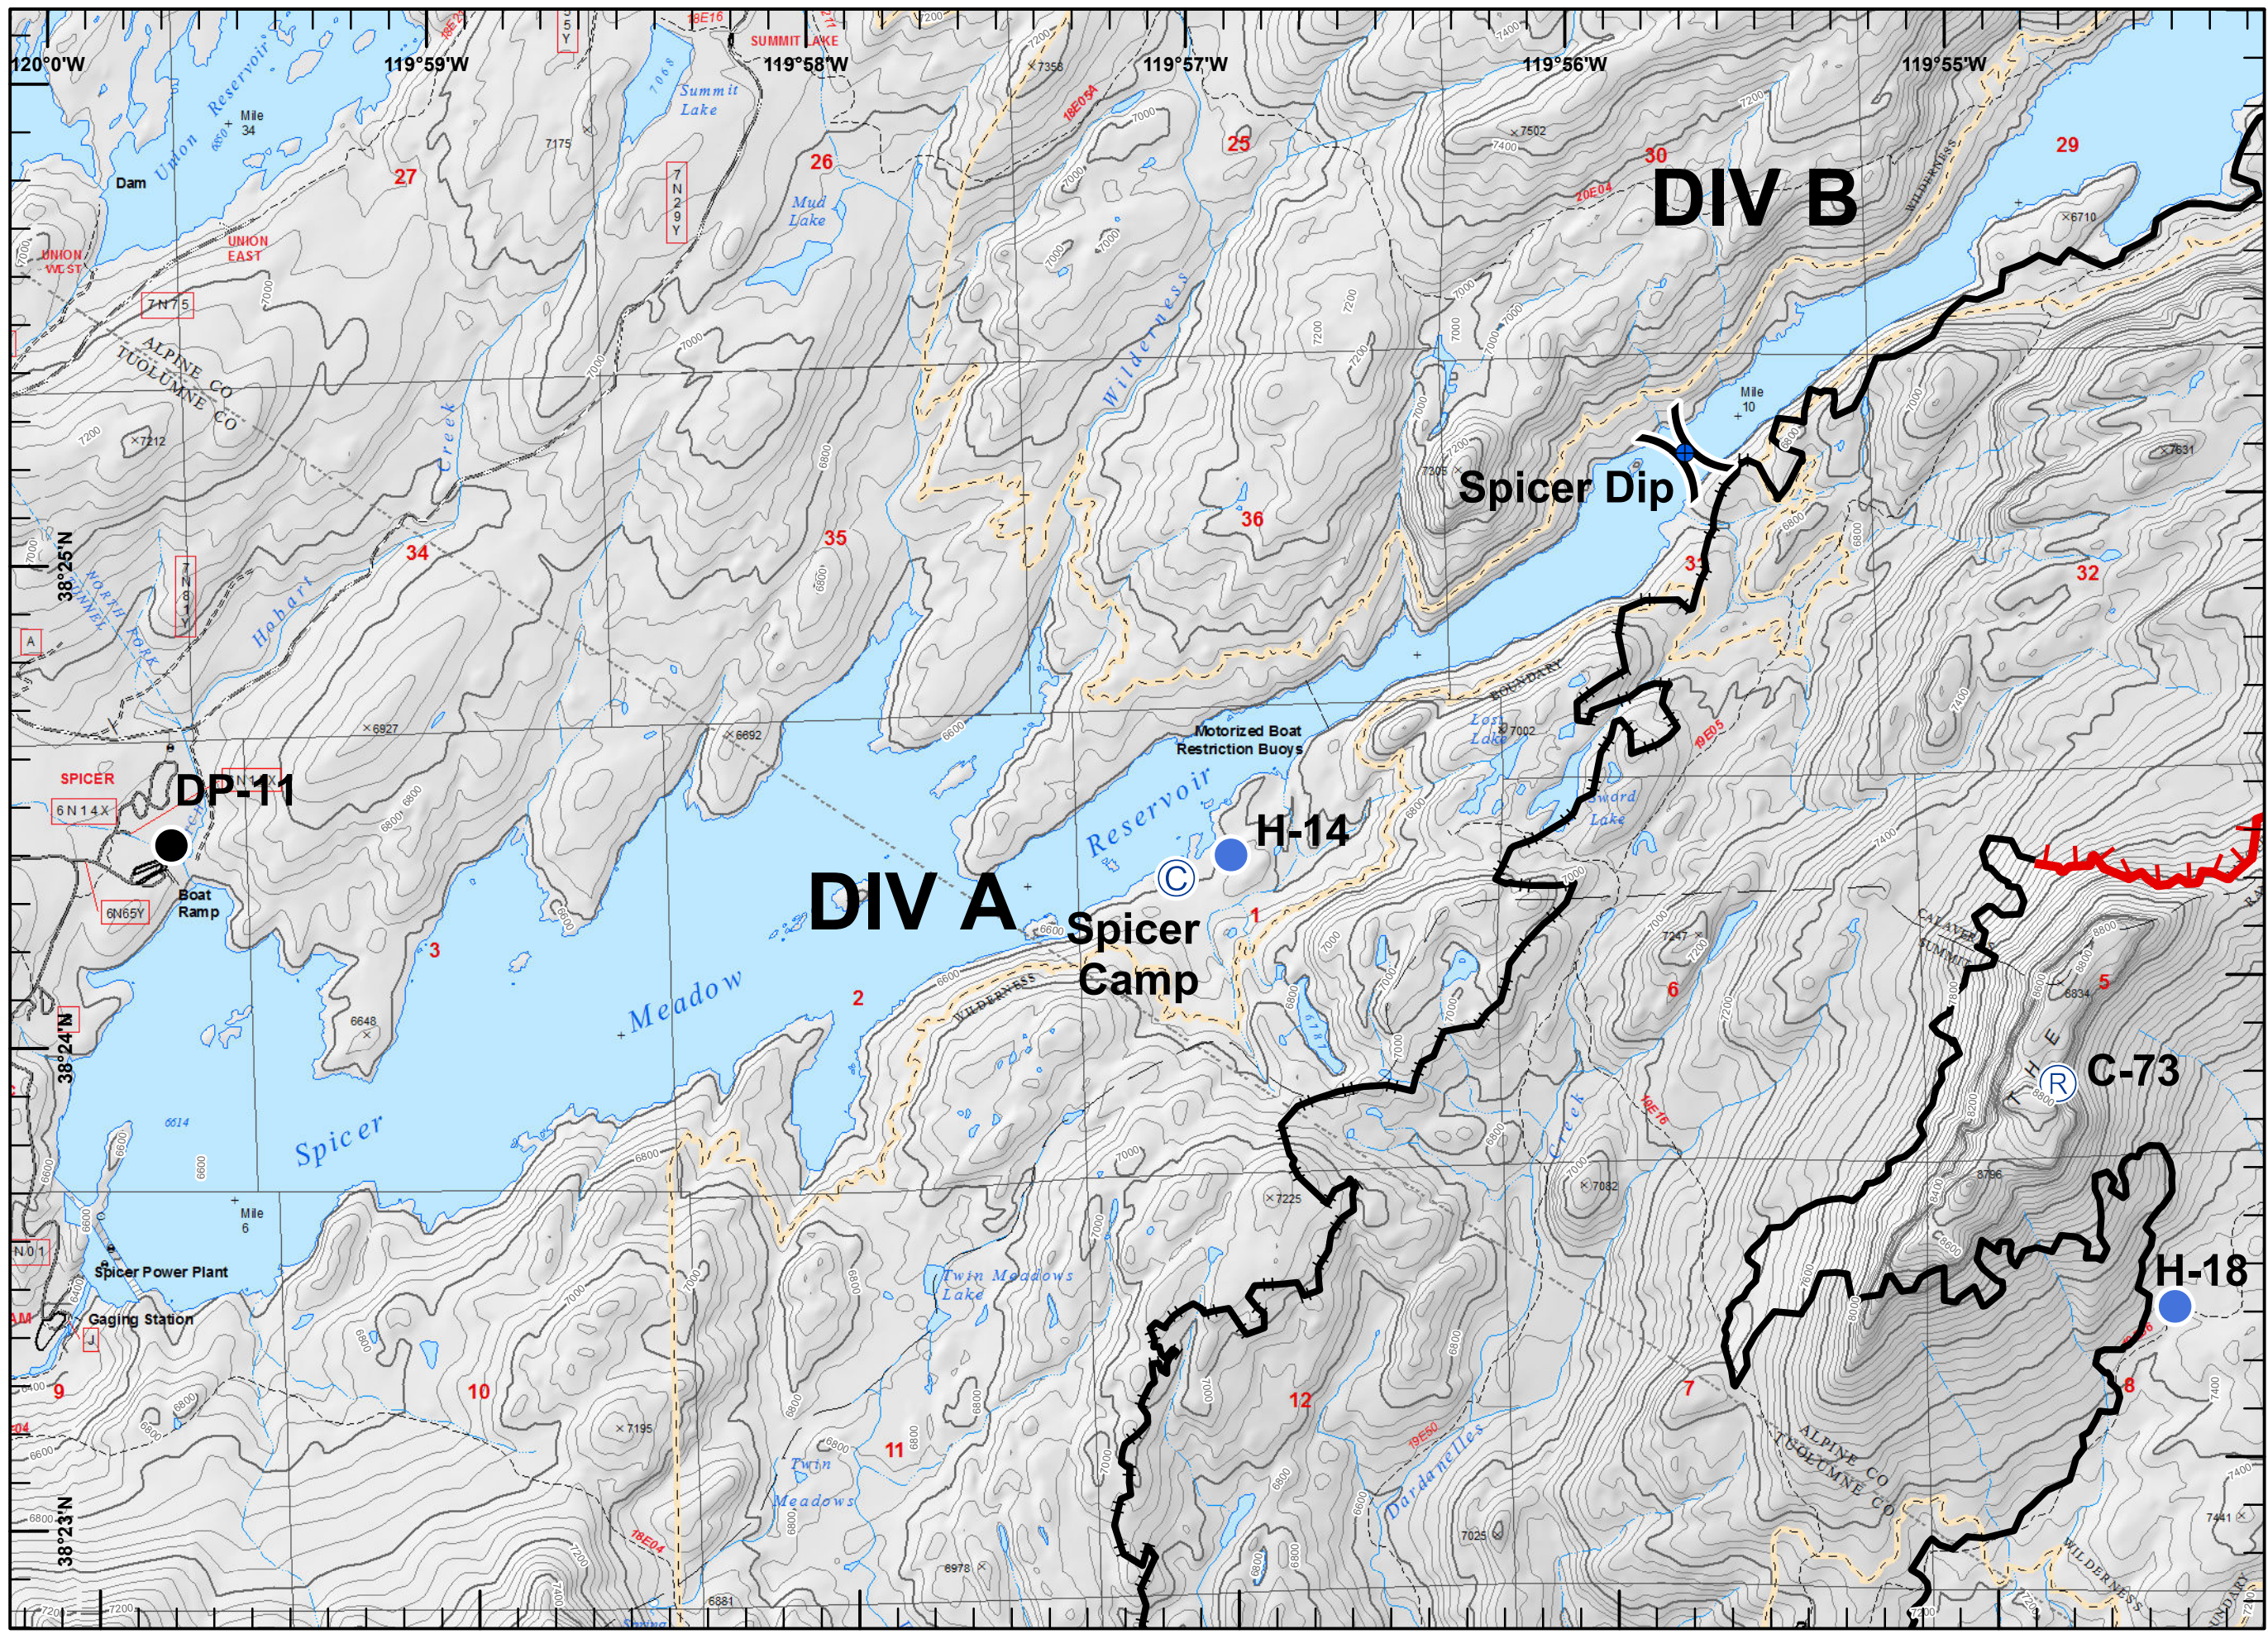

Legend

- Drop Point
- Helispot
- Ⓡ Repeater
- ⌋ Division Break
- ┌ Uncontrolled Fire Edge

Legend

-  Camp
-  Helispot
-  Value at Risk
-  Uncontrolled Fire Edge
-  Completed Line

Legend

- Drop Point
- Helispot
- Ⓜ Water Source
- ┌ Uncontrolled Fire Edge
- H - H Completed Hand Line

Legend

-  Helispot
-  Branch Break
-  Uncontrolled Fire Edge
-  H - H Completed Hand Line

Legend

- Camp
- Dip Site
- Drop Point
- Helispot
- Repeater
- Division Break
- Uncontrolled Fire Edge
- Completed Line
- H - H Completed Hand Line

Legend

- Dip Site
- Drop Point
- Helispot
- Branch Break
- Completed Line
- H - H Completed Hand Line

Legend

- Drop Point
- Helispot
- Mobile Weather Unit
- Water Source
- Completed Line
- Completed Dozer Line
- H - H Completed Hand Line

Legend

- Dip Site
- Drop Point
- Mobile Weather Unit
- Division Break
- Completed Line
- Completed Hand Line