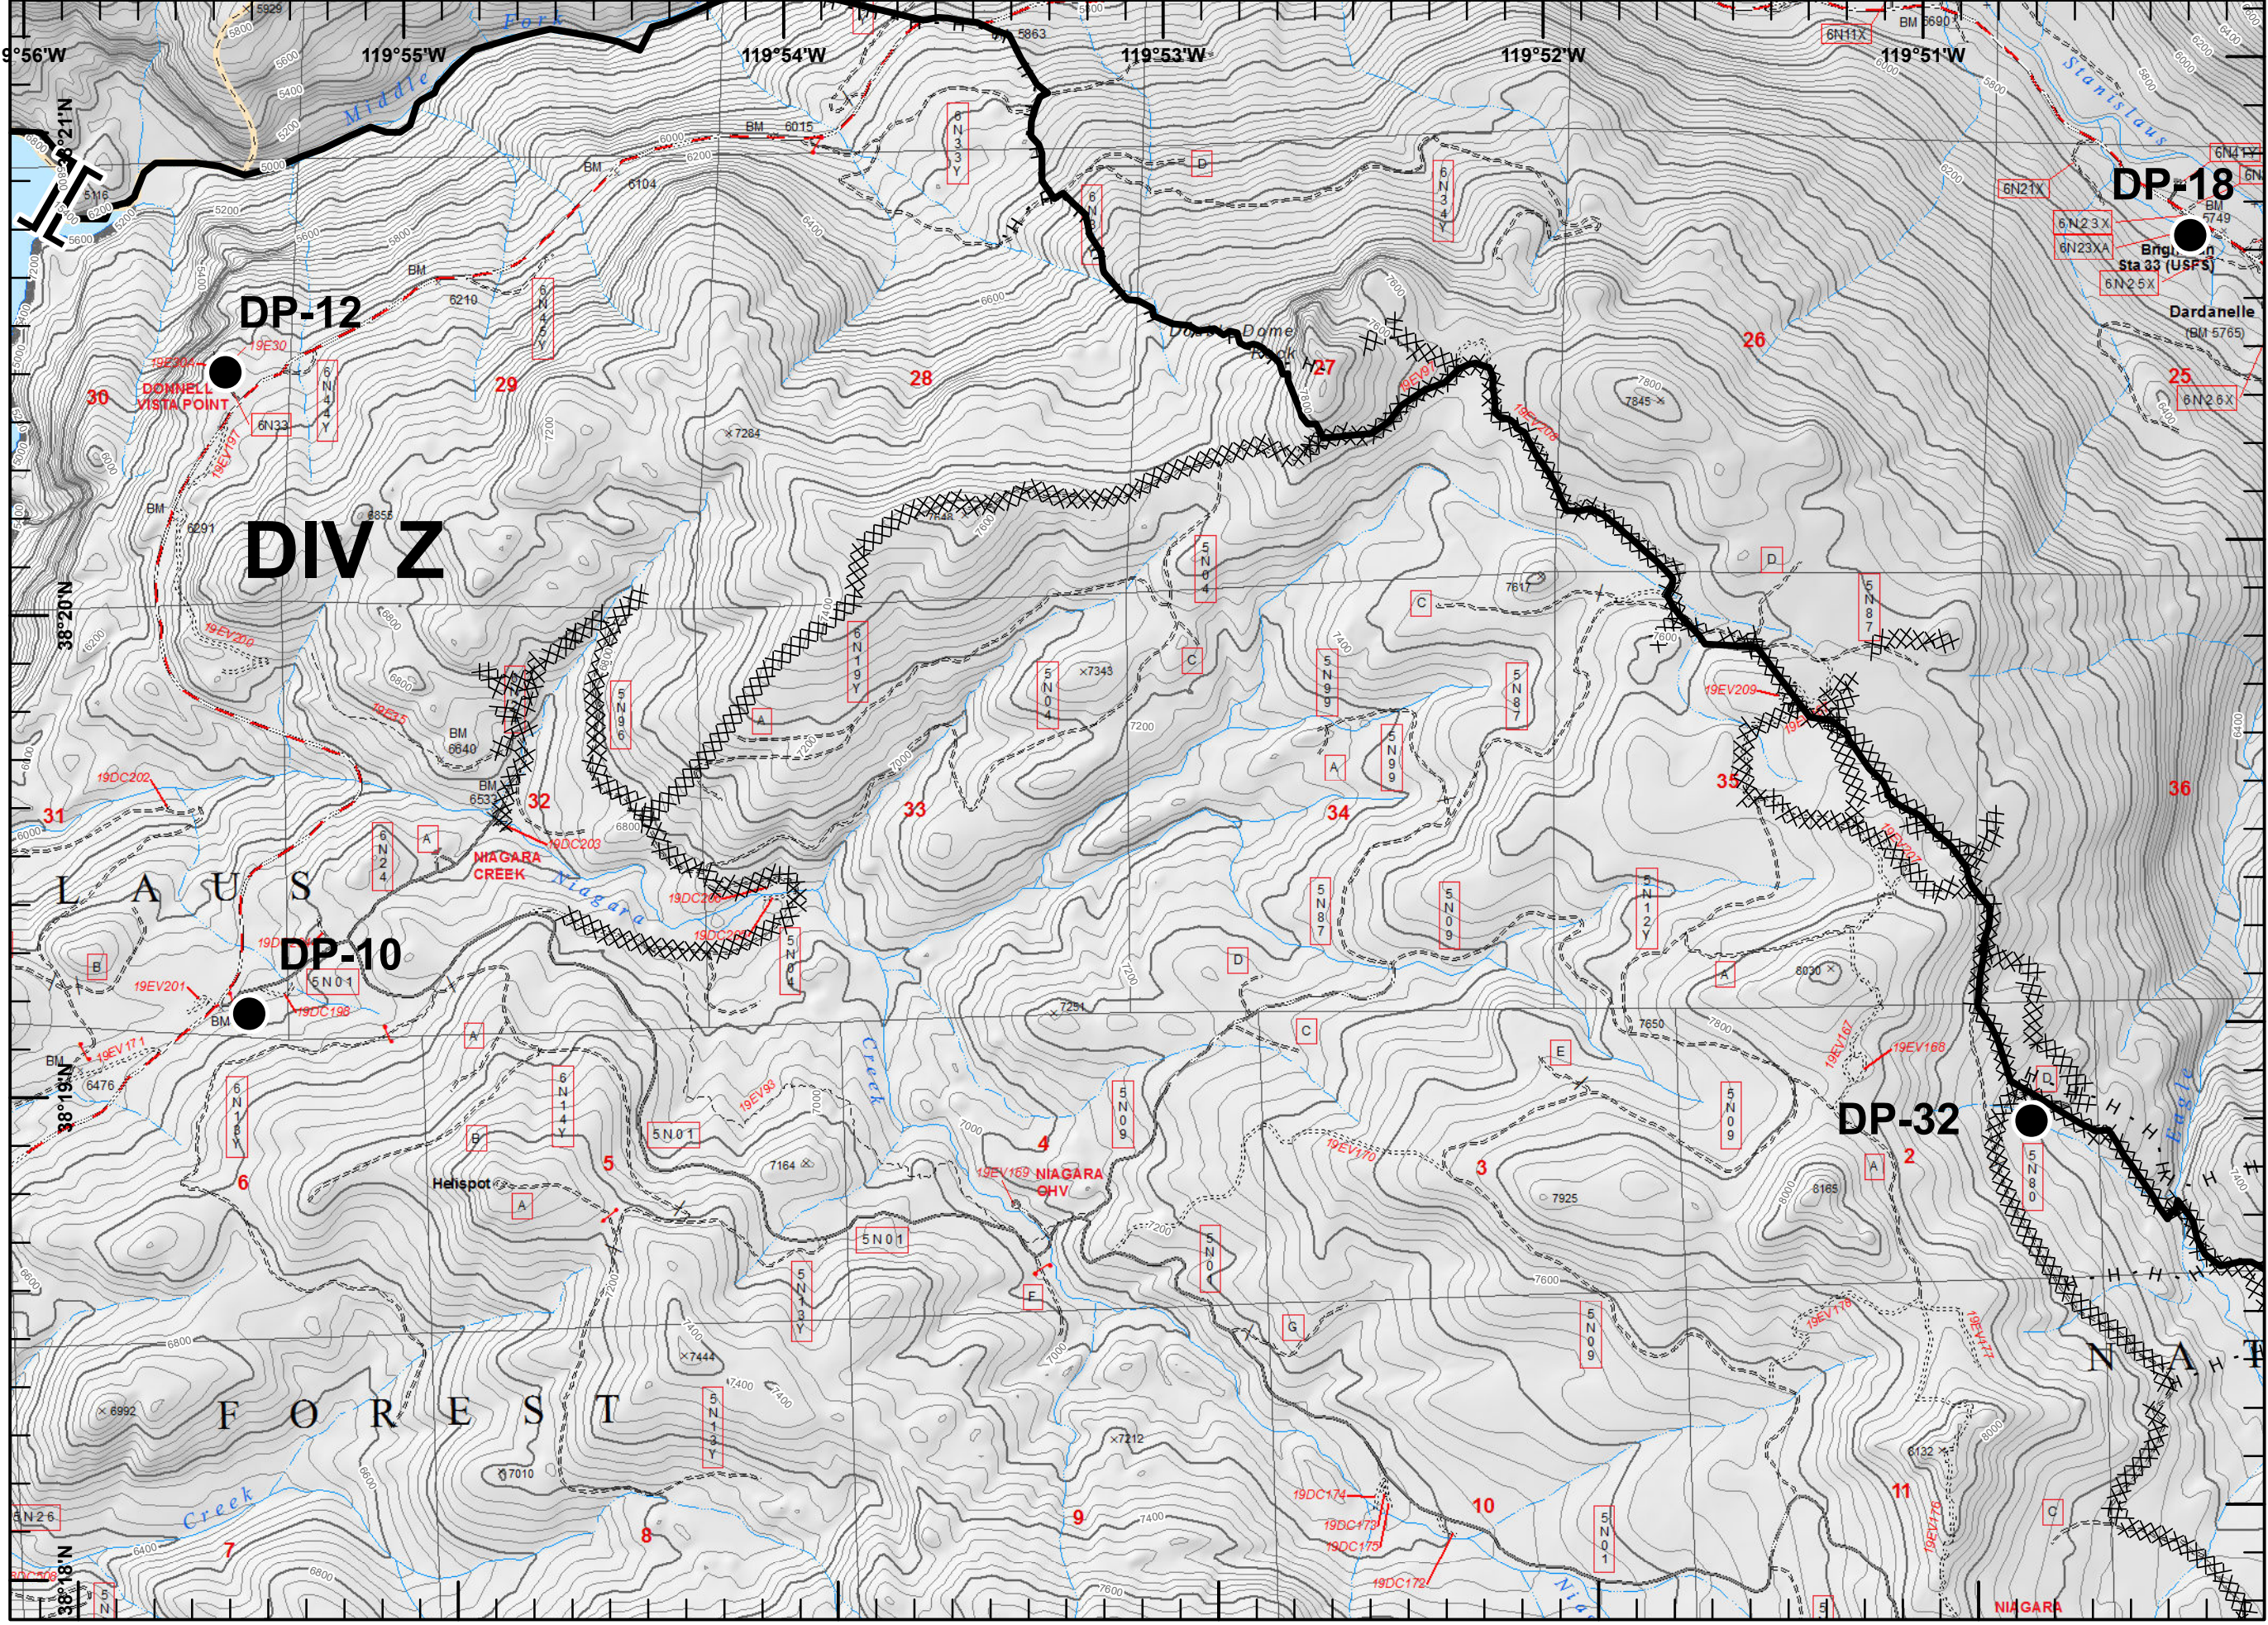

Legend

- Dip Site
- Drop Point
- Helispot
- Branch Break
- Completed Line
- H - H Completed Hand Line

Legend

- Drop Point
- Helispot
- Mobile Weather Unit
- Water Source
- Completed Line
- Completed Dozer Line
- H - H Completed Hand Line

Legend

- Drop Point
- Helispot
- Ⓡ Repeater
- Ⓜ Water Source
- ⎵ Division Break
- ┌ Uncontrolled Fire Edge
- Completed Line
- XXXXX Completed Dozer Line
- H - H Completed Hand Line

Legend

-  Drop Point
-  Helispot
-  Repeater
-  Division Break
-  Uncontrolled Fire Edge
-  Completed Line
-  Completed Hand Line

Legend

- Drop Point
- || Branch Break
- Completed Line
- XXXXX Completed Dozer Line
- H - H Completed Hand Line

Legend

- Drop Point
- Helispot
- Water Source
- Other
- Division Break
- Completed Line
- Completed Dozer Line
- Completed Hand Line

Legend

- Dip Site
- Drop Point
- Mobile Weather Unit
- Division Break
- Completed Line
- Completed Hand Line