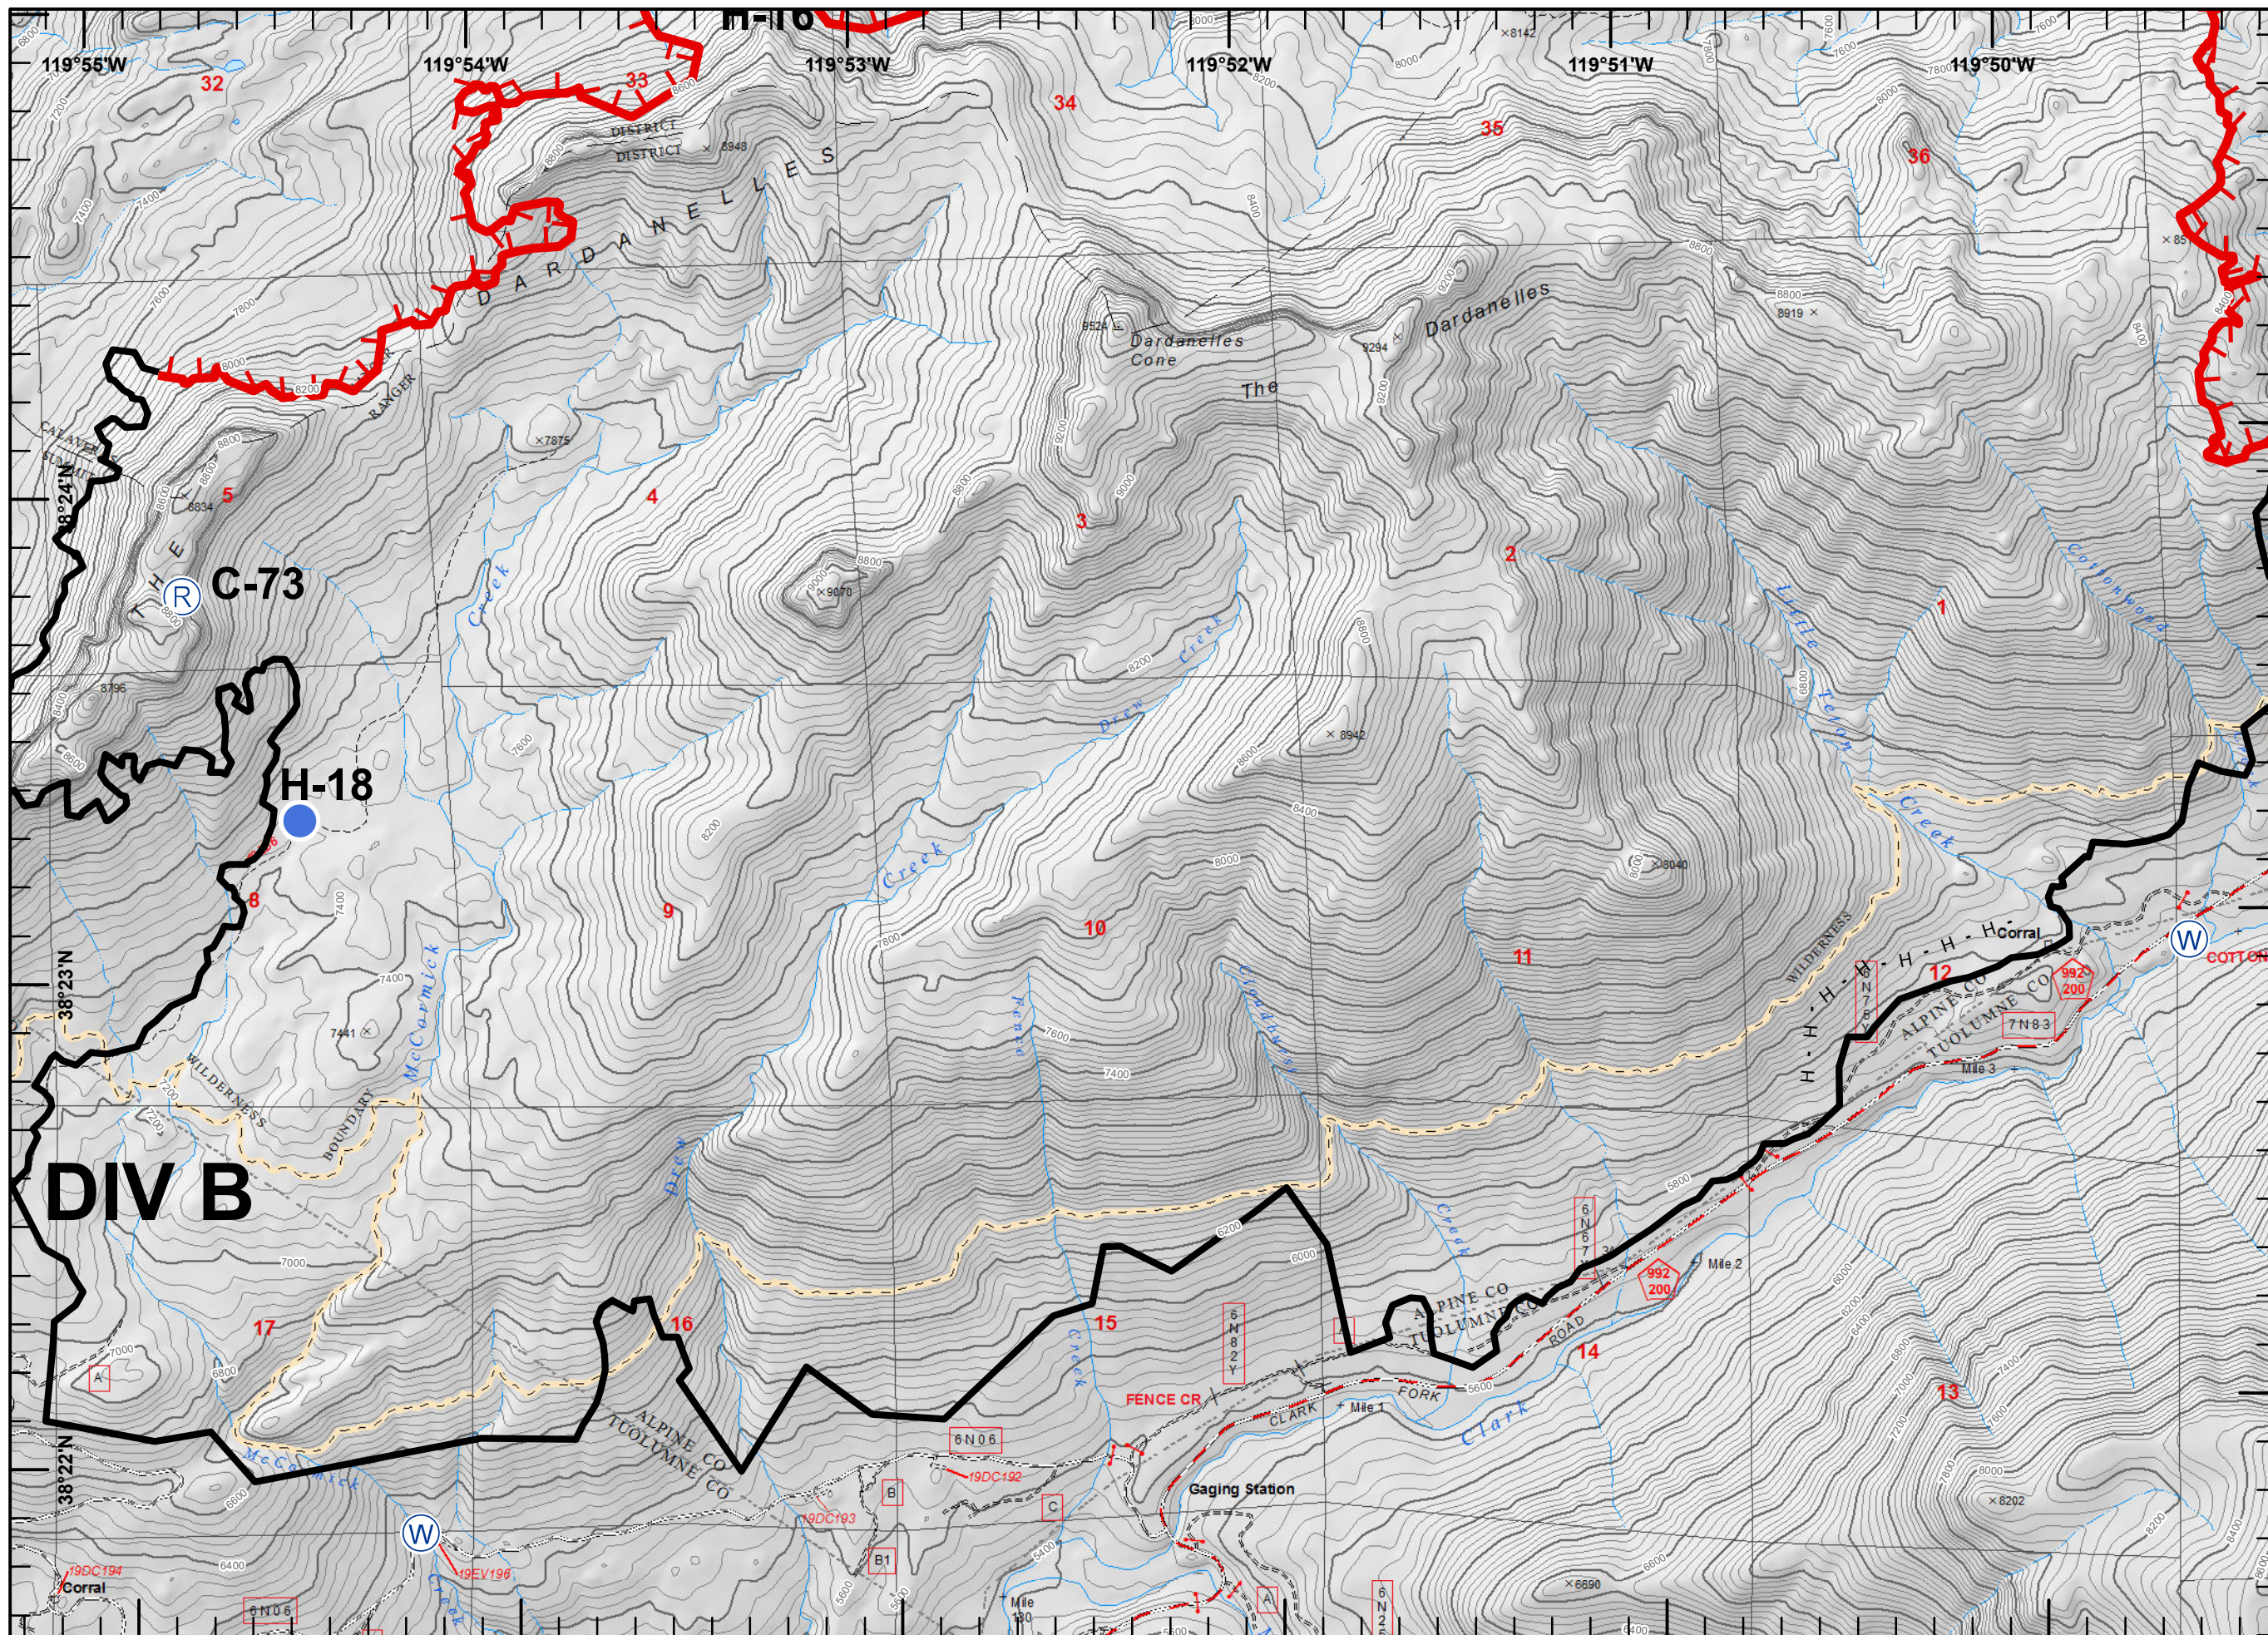

Legend

-  Helispot
-  Branch Break
-  Uncontrolled Fire Edge
-  H - H Completed Hand Line

Legend

- Camp
- Dip Site
- Drop Point
- Helispot
- Repeater
- Division Break
- Uncontrolled Fire Edge
- Completed Line
- H - H Completed Hand Line

Legend

- Helisport
- Repeater
- Water Source
- Uncontrolled Fire Edge
- Completed Line
- Completed Hand Line

Legend

- Drop Point
- Helispot
- Repeater
- Water Source
- Uncontrolled Fire Edge
- Completed Line
- Completed Hand Line

Legend

- Dip Site
- Drop Point
- Helispot
- Branch Break
- Completed Line
- H - H Completed Hand Line

Legend

- Drop Point
- Helispot
- Mobile Weather Unit
- Water Source
- Completed Line
- Completed Dozer Line
- H - H Completed Hand Line

Legend

- Drop Point
- || Branch Break
- Completed Line
- XXXXX Completed Dozer Line
- H - H Completed Hand Line

Legend

- Drop Point
- Helispot
- Water Source
- Other
- Division Break
- Completed Line
- Completed Dozer Line
- Completed Hand Line