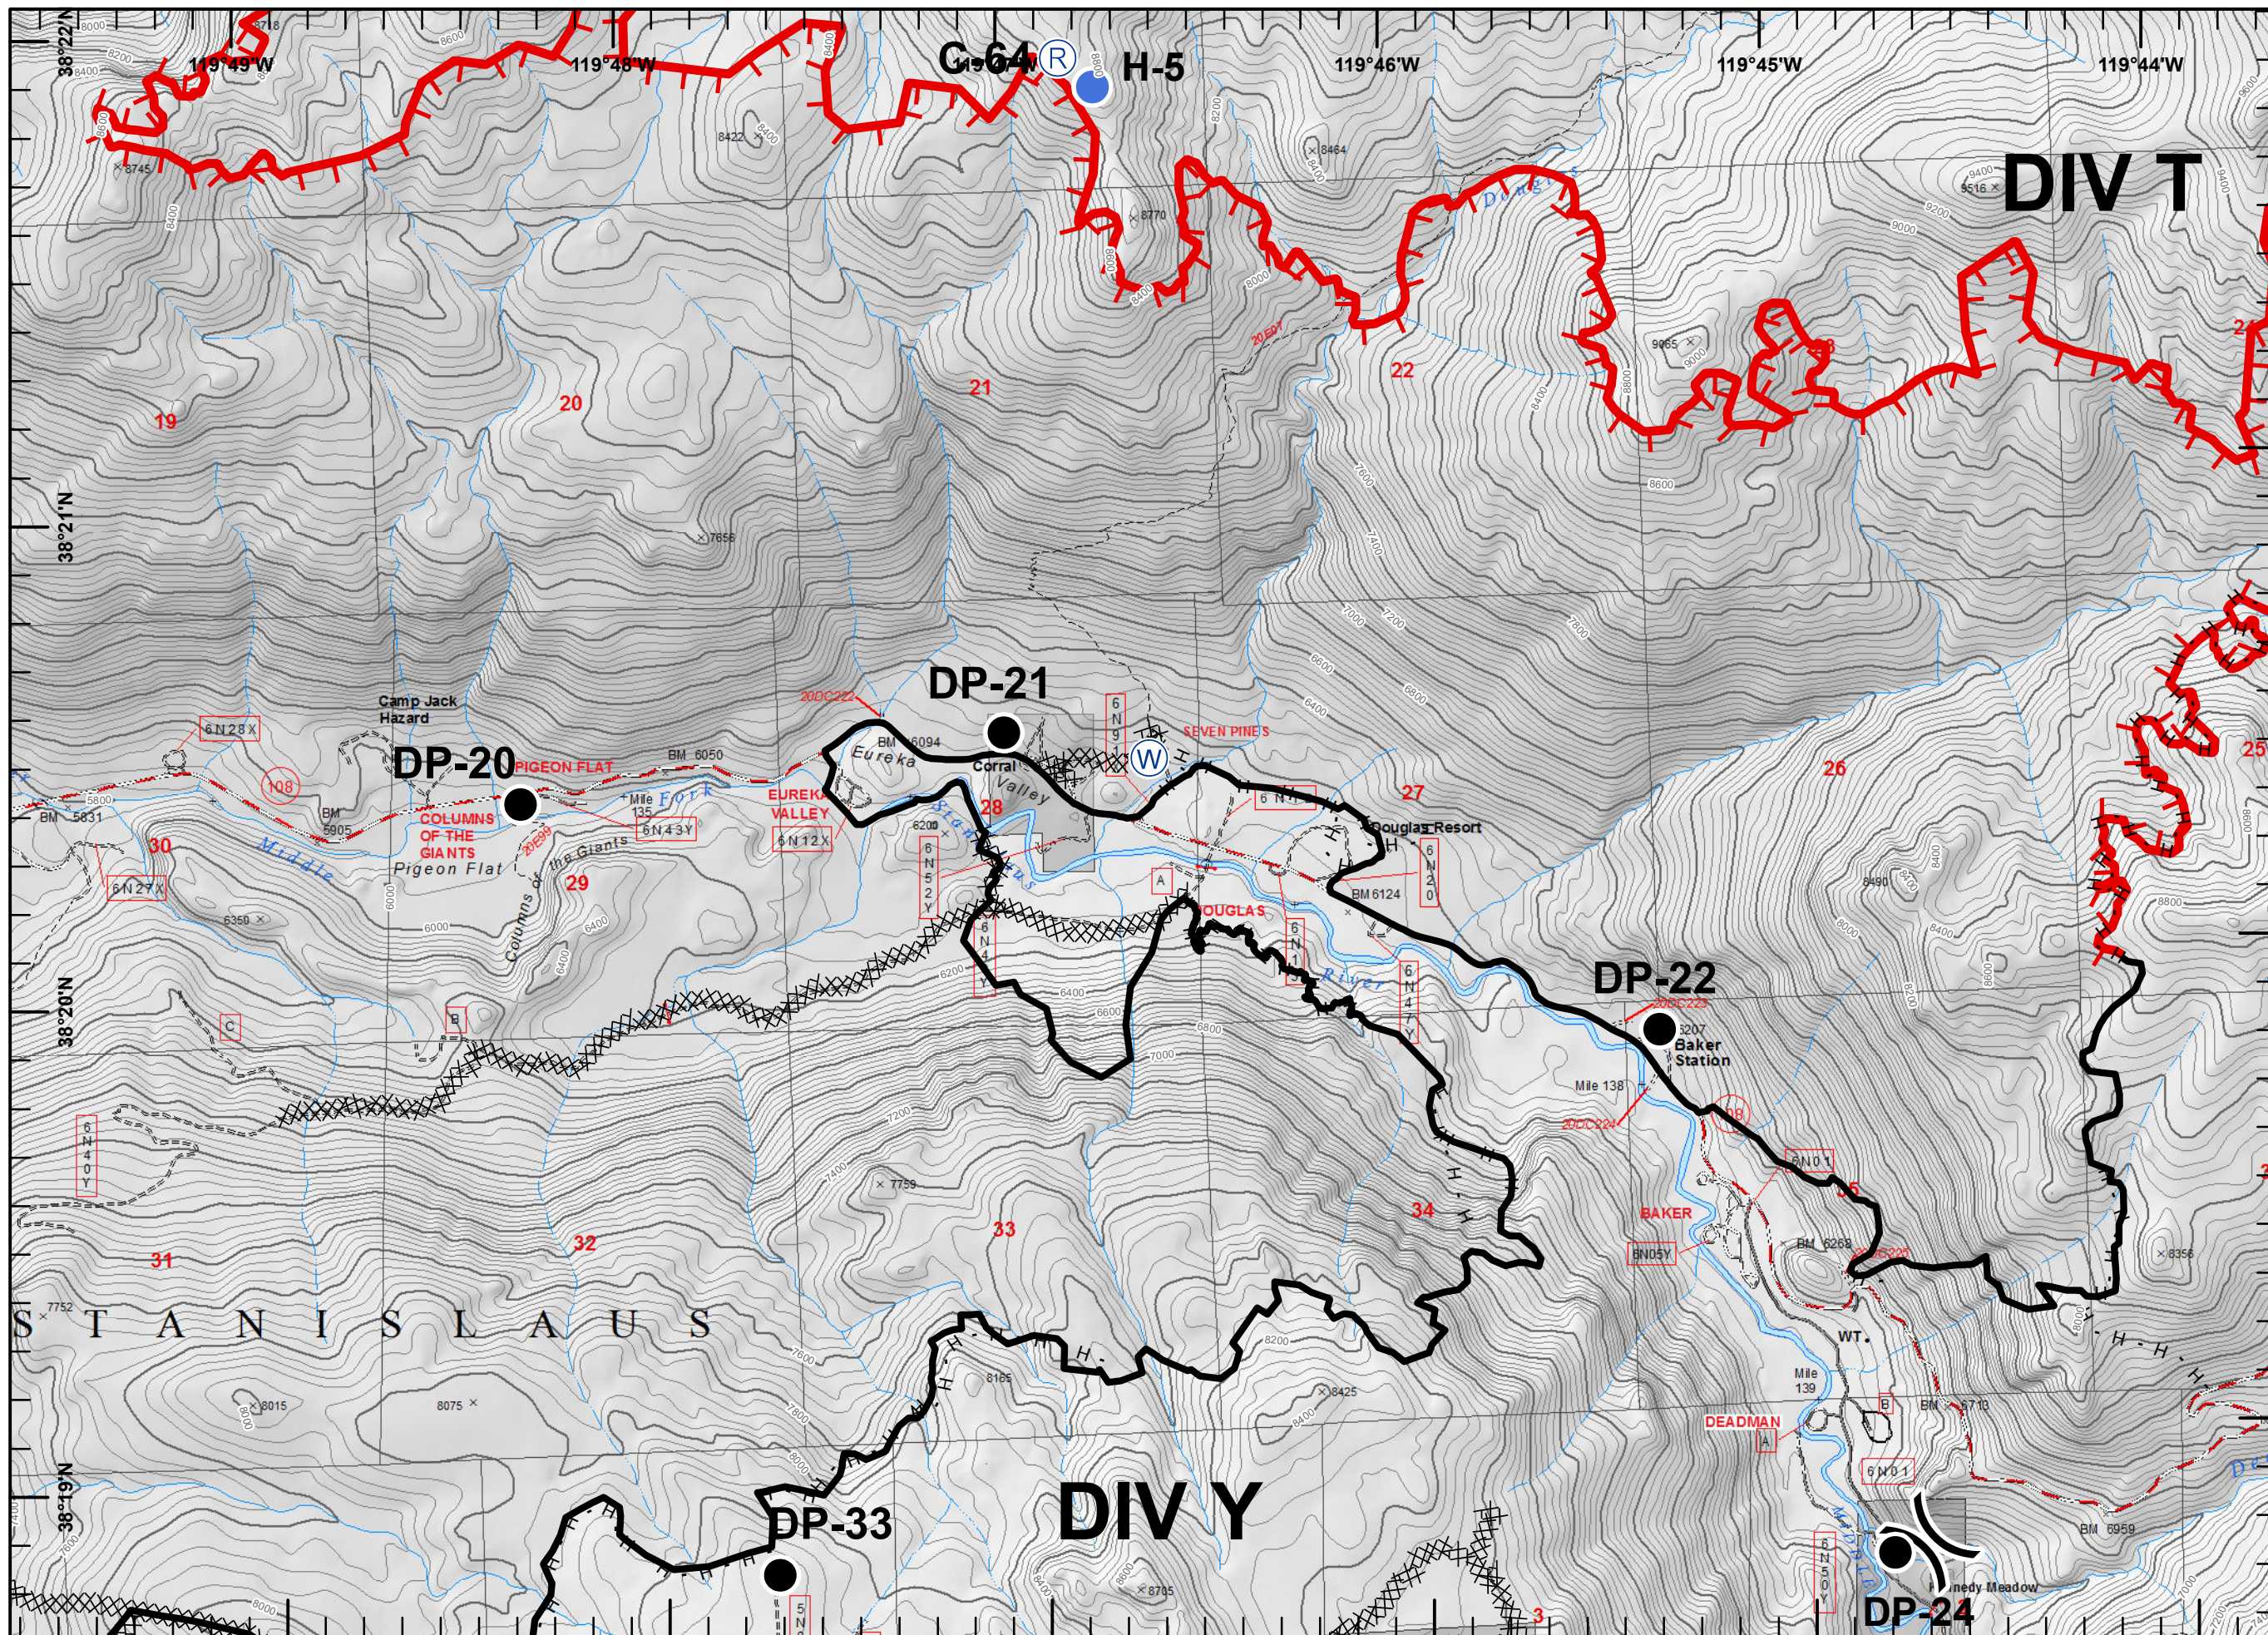

Legend

- Helisport
- Repeater
- Water Source
- Uncontrolled Fire Edge
- Completed Line
- Completed Hand Line

Legend

- Drop Point
- Helispot
- Repeater
- Water Source
- Uncontrolled Fire Edge
- Completed Line
- Completed Hand Line

Legend

- Dip Site
- Drop Point
- Helispot
- Branch Break
- Completed Line
- H - H Completed Hand Line

Legend

- Drop Point
- Helispot
- Mobile Weather Unit
- Water Source
- Completed Line
- Completed Dozer Line
- H - H Completed Hand Line

Legend

- Drop Point
- Helispot
- Ⓡ Repeater
- Ⓜ Water Source
- ⎵ Division Break
- ┌ Uncontrolled Fire Edge
- Completed Line
- XXXXX Completed Dozer Line
- H - H Completed Hand Line

Legend

-  Drop Point
-  Helispot
-  Repeater
-  Division Break
-  Uncontrolled Fire Edge
-  Completed Line
-  Completed Hand Line

Legend

- Drop Point
- || Branch Break
- Completed Line
- XXXXX Completed Dozer Line
- H - H Completed Hand Line

Legend

- Drop Point
- Helispot
- Water Source
- Other
- Division Break
- Completed Line
- Completed Dozer Line
- Completed Hand Line