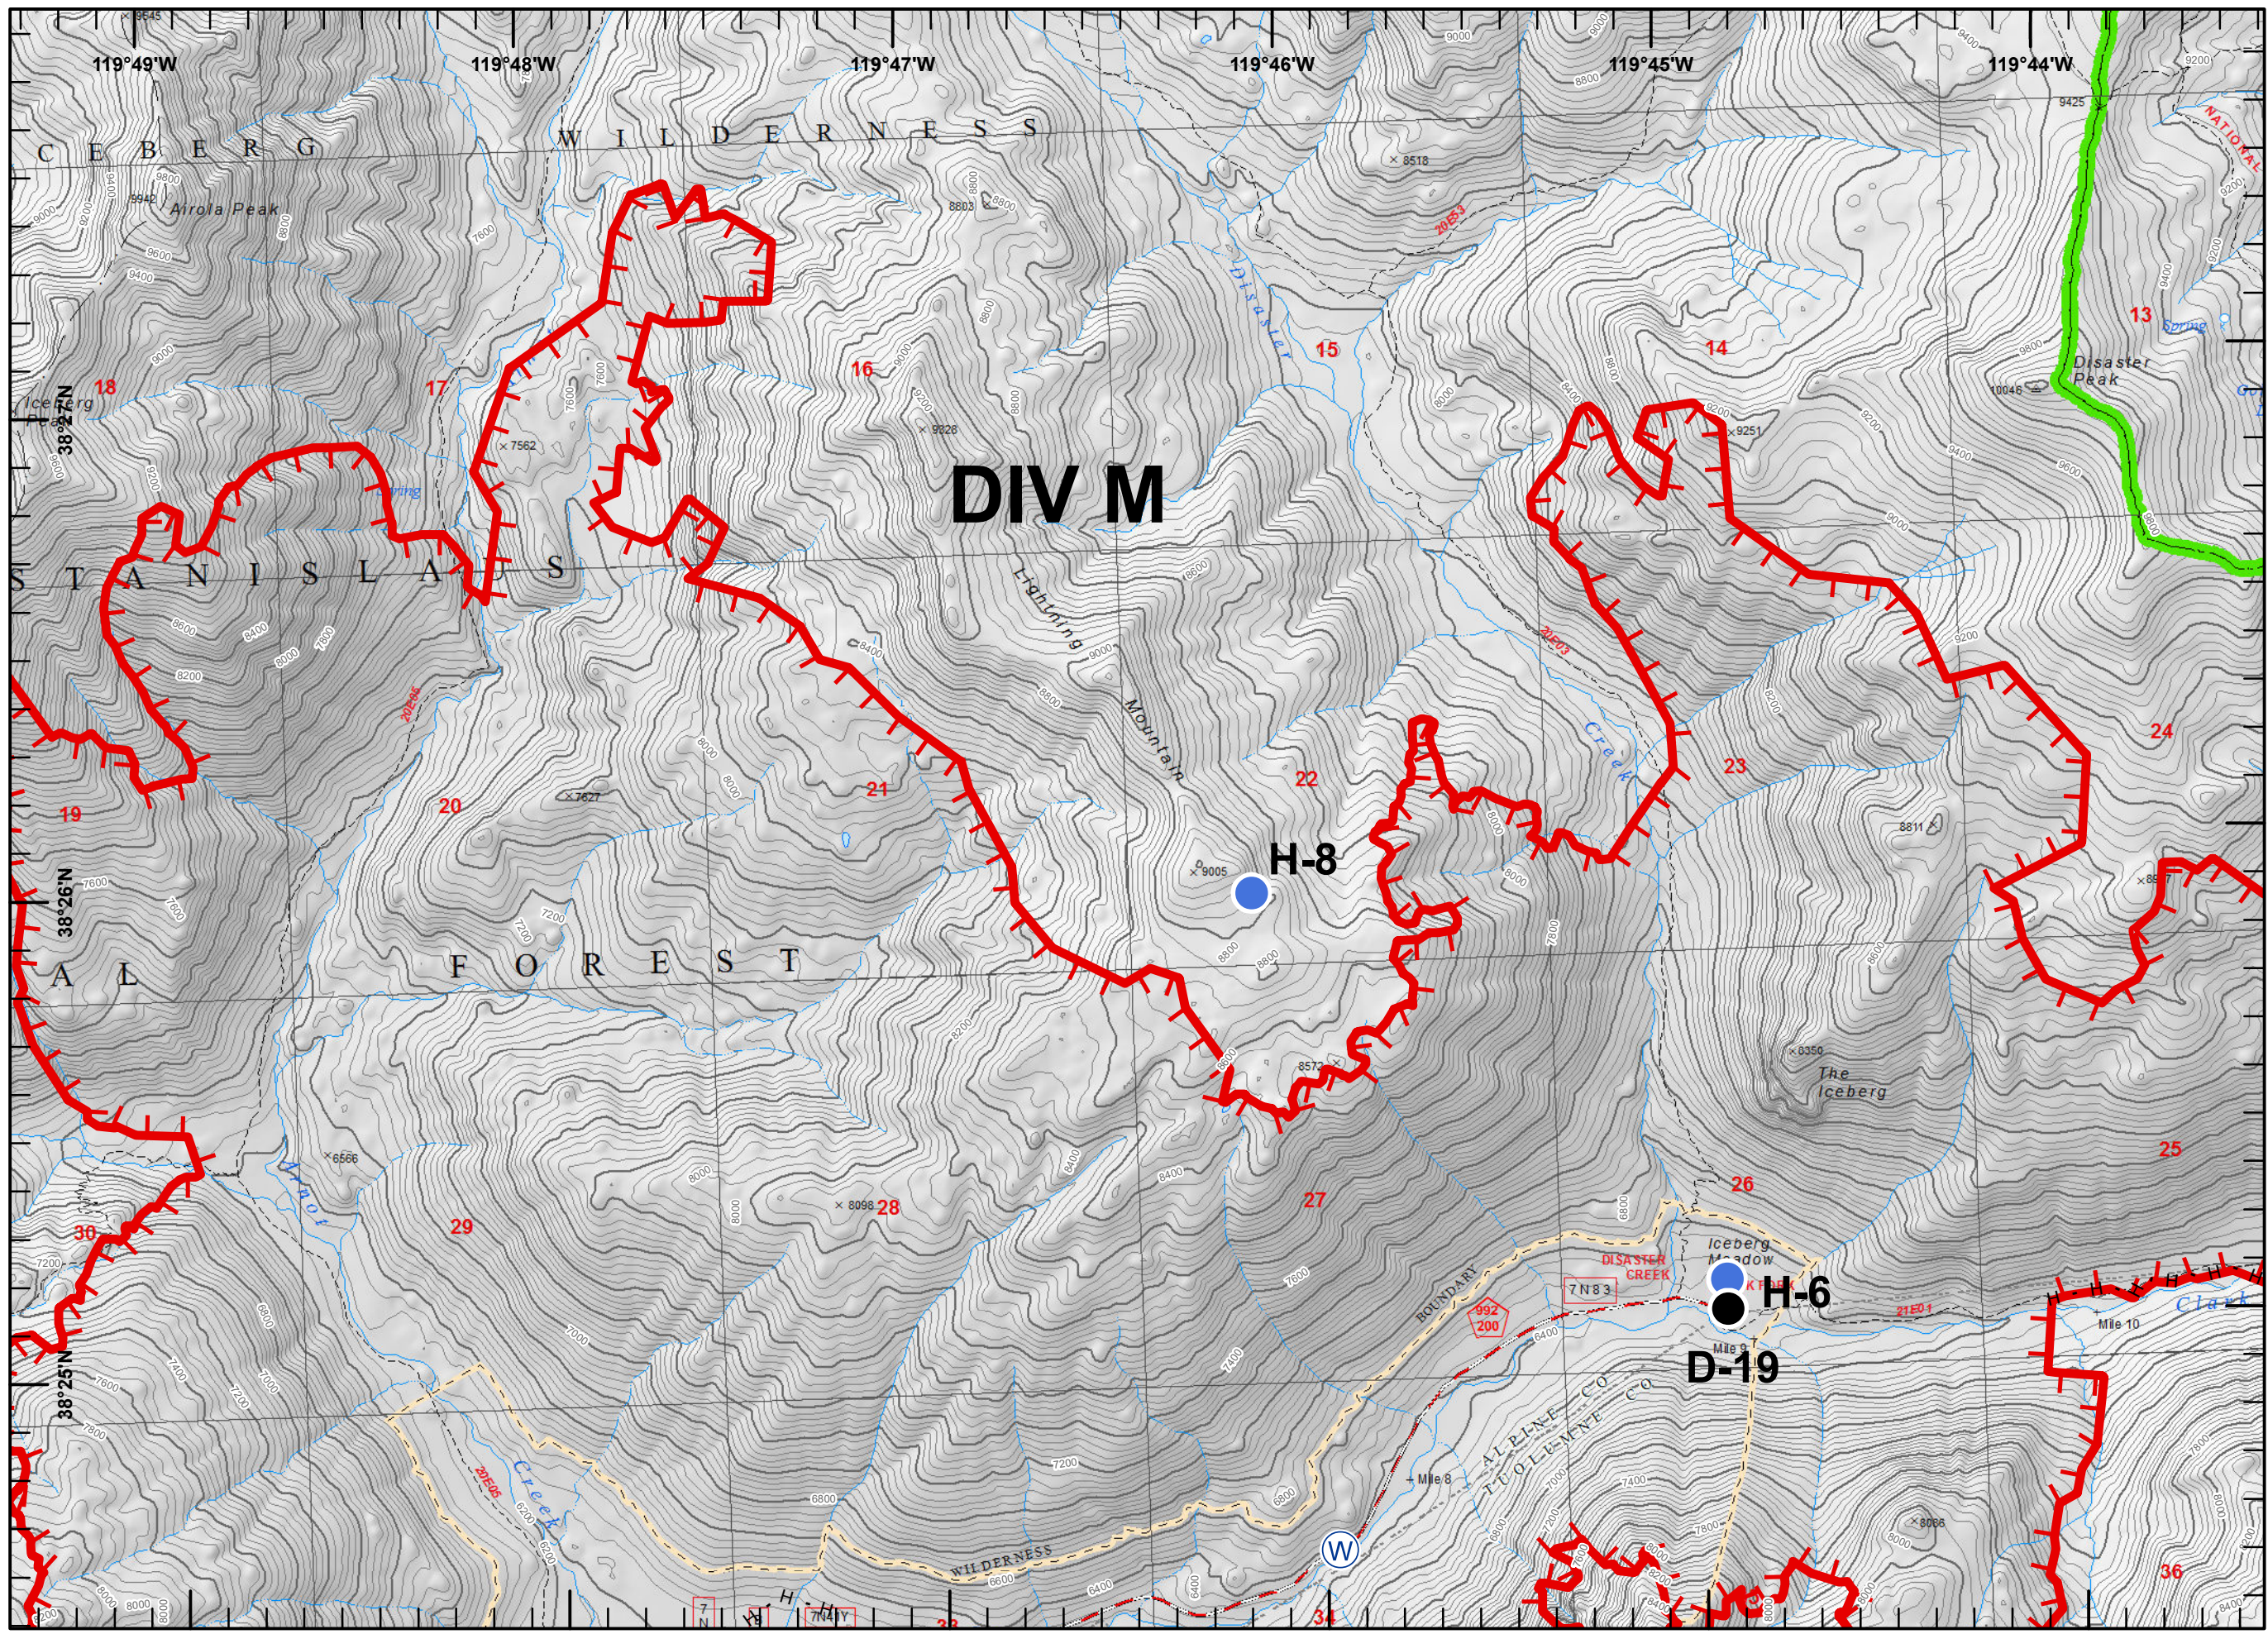

Legend

- Drop Point
- Helispot
- Ⓡ Repeater
- ⌋ Division Break
- ┌ Uncontrolled Fire Edge

Legend

-  Camp
-  Helispot
-  Value at Risk
-  Uncontrolled Fire Edge
-  Completed Line

Legend

- Drop Point
- Helispot
- Ⓜ Water Source
- ┌ Uncontrolled Fire Edge
- H - H Completed Hand Line

Legend

- Dip Site
- Drop Point
- Helispot
- Branch Break
- Completed Line
- H - H Completed Hand Line

Legend

- Drop Point
- Helispot
- Mobile Weather Unit
- Water Source
- Completed Line
- Completed Dozer Line
- H - H Completed Hand Line

Legend

- Drop Point
- || Branch Break
- Completed Line
- XXXXX Completed Dozer Line
- H - H Completed Hand Line

Legend

- Drop Point
- Helispot
- Water Source
- Other
- Division Break
- Completed Line
- Completed Dozer Line
- Completed Hand Line

Legend

- Dip Site
- Drop Point
- Mobile Weather Unit
- Division Break
- Completed Line
- Completed Hand Line