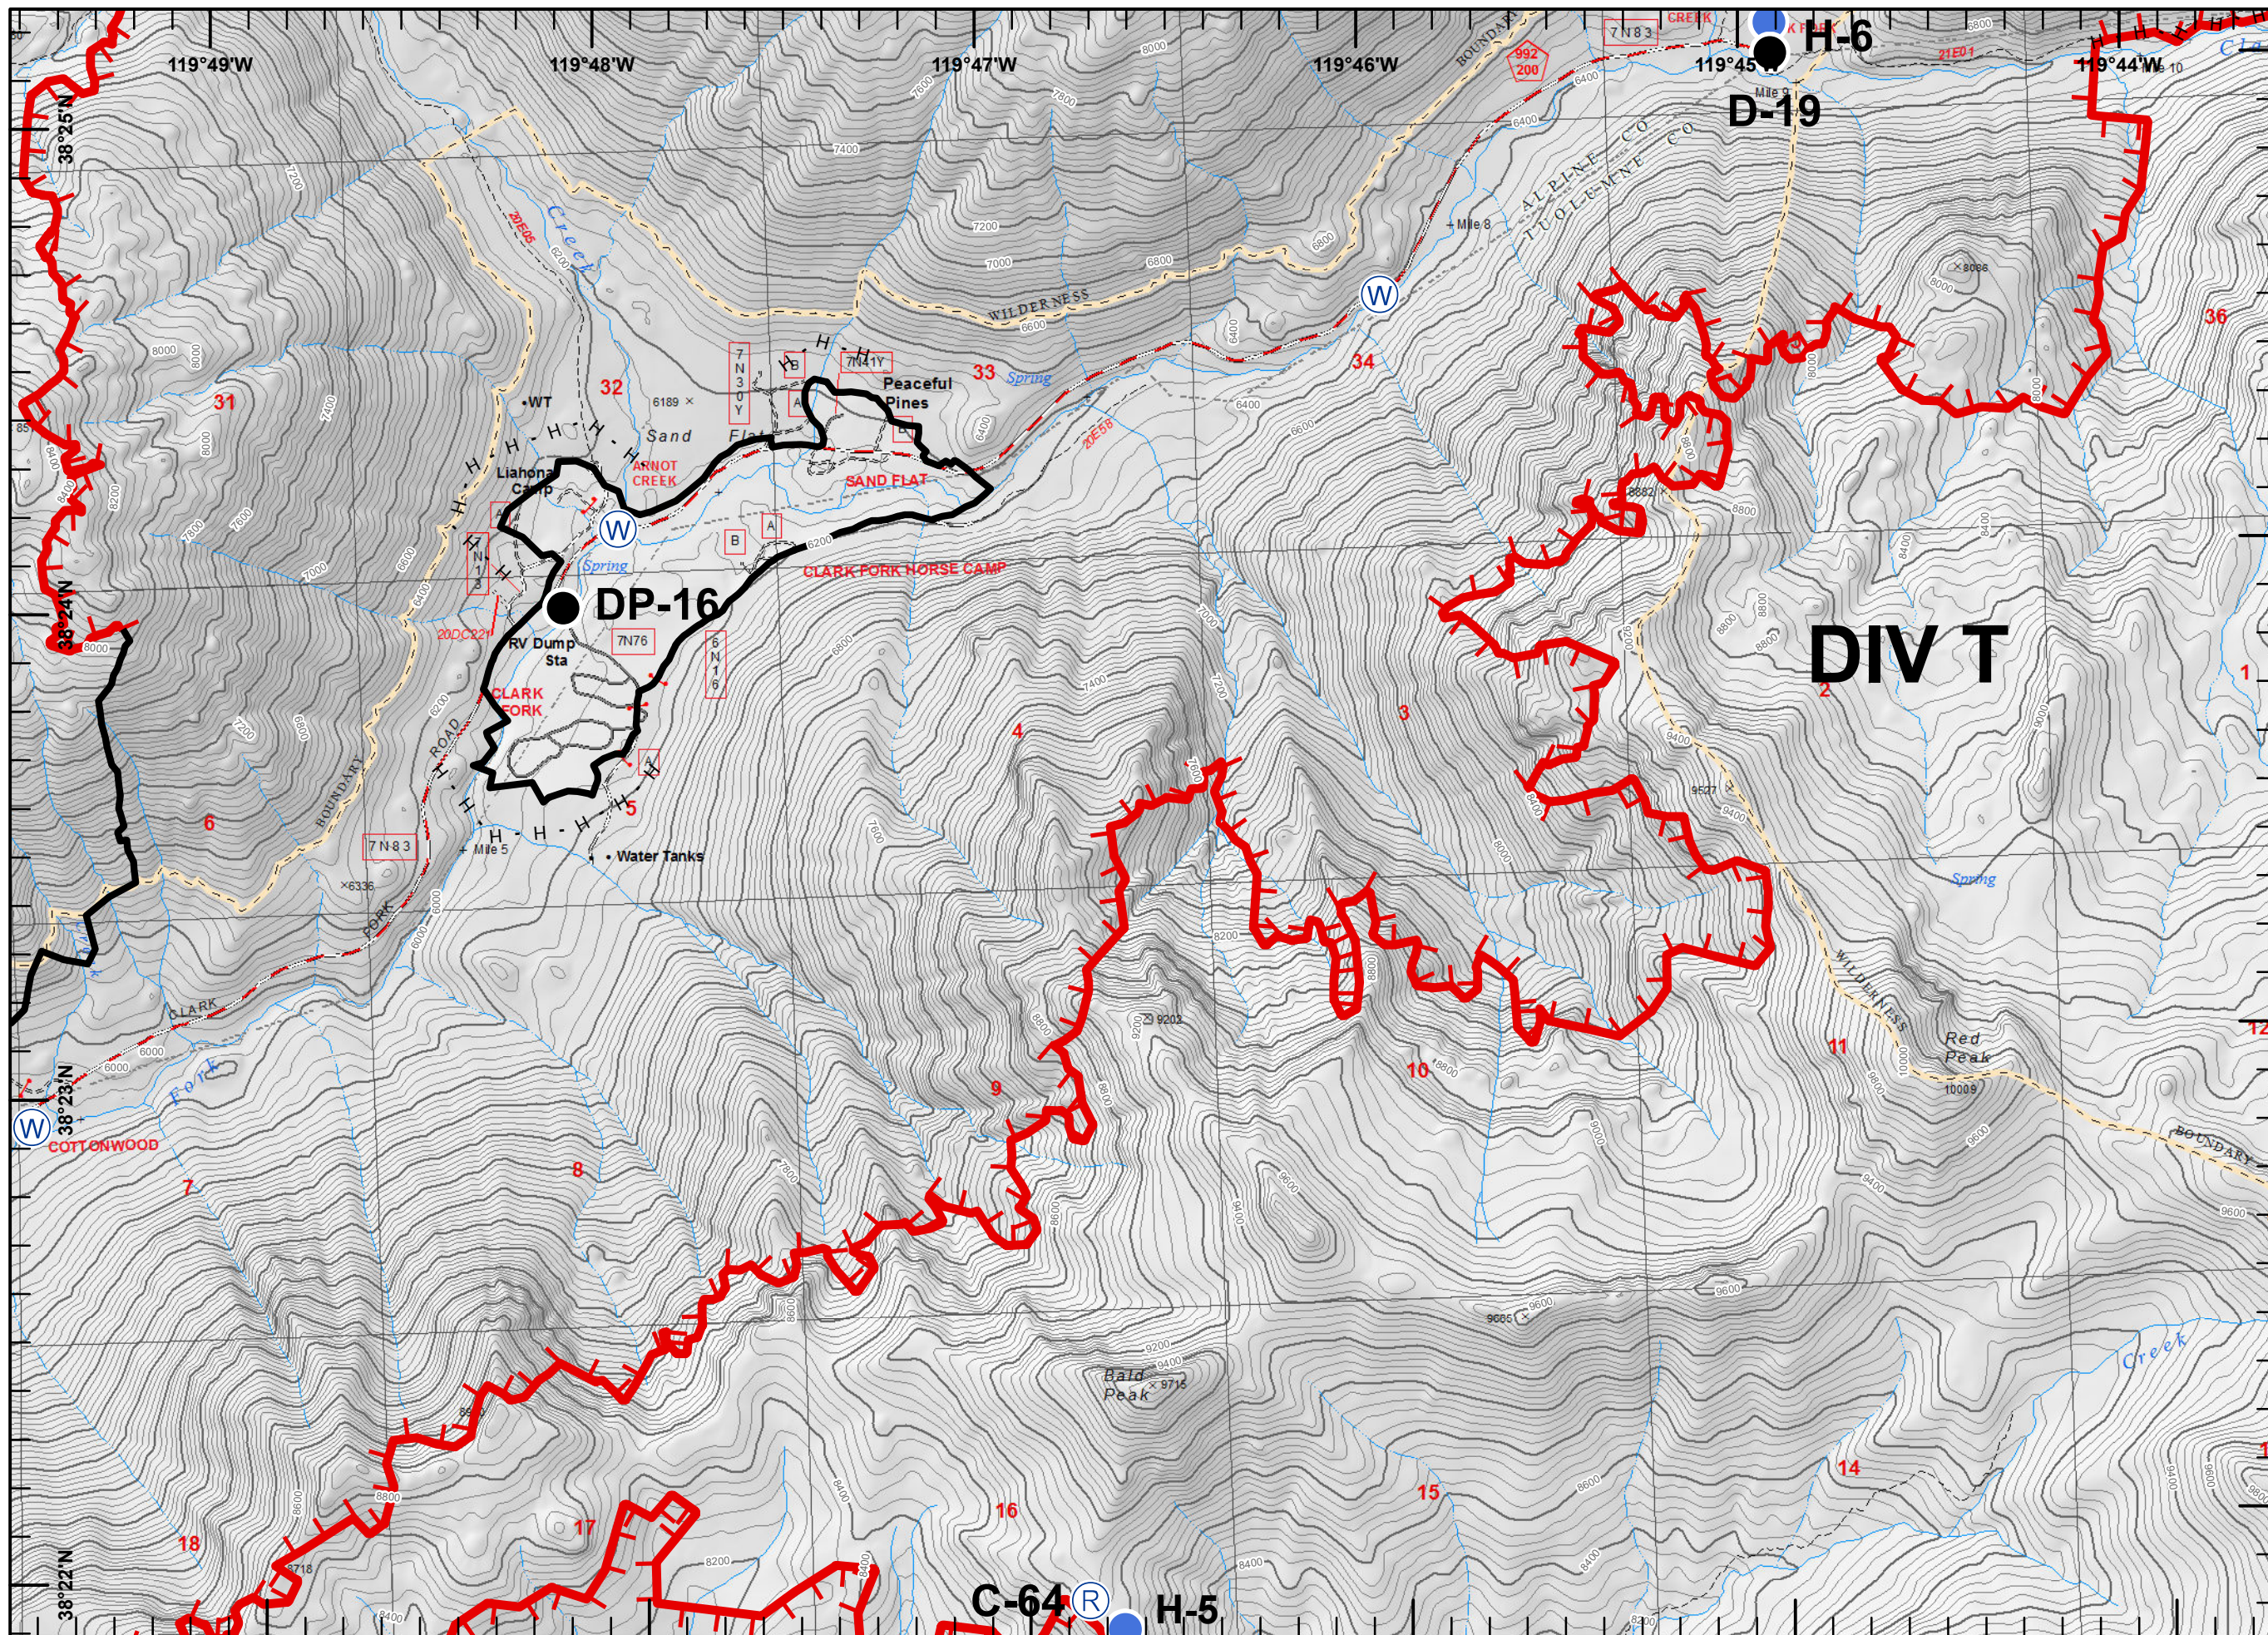

Legend

-  Helispot
-  Branch Break
-  Uncontrolled Fire Edge
-  H - H Completed Hand Line

Legend

- Camp
- Dip Site
- Drop Point
- Helispot
- Repeater
- Division Break
- Uncontrolled Fire Edge
- Completed Line
- H - H Completed Hand Line

Legend

- Helisport
- Repeater
- Water Source
- Uncontrolled Fire Edge
- Completed Line
- Completed Hand Line

Legend

- Drop Point
- Helispot
- Repeater
- Water Source
- Uncontrolled Fire Edge
- Completed Line
- Completed Hand Line

Legend

- Dip Site
- Drop Point
- Helispot
- Branch Break
- Completed Line
- H - H Completed Hand Line

Legend

- Drop Point
- Helispot
- Mobile Weather Unit
- Water Source
- Completed Line
- Completed Dozer Line
- H - H Completed Hand Line

Legend

- Drop Point
- || Branch Break
- Completed Line
- XXXXX Completed Dozer Line
- H - H Completed Hand Line

Legend

- Drop Point
- Helispot
- Water Source
- Other
- Division Break
- Completed Line
- Completed Dozer Line
- Completed Hand Line