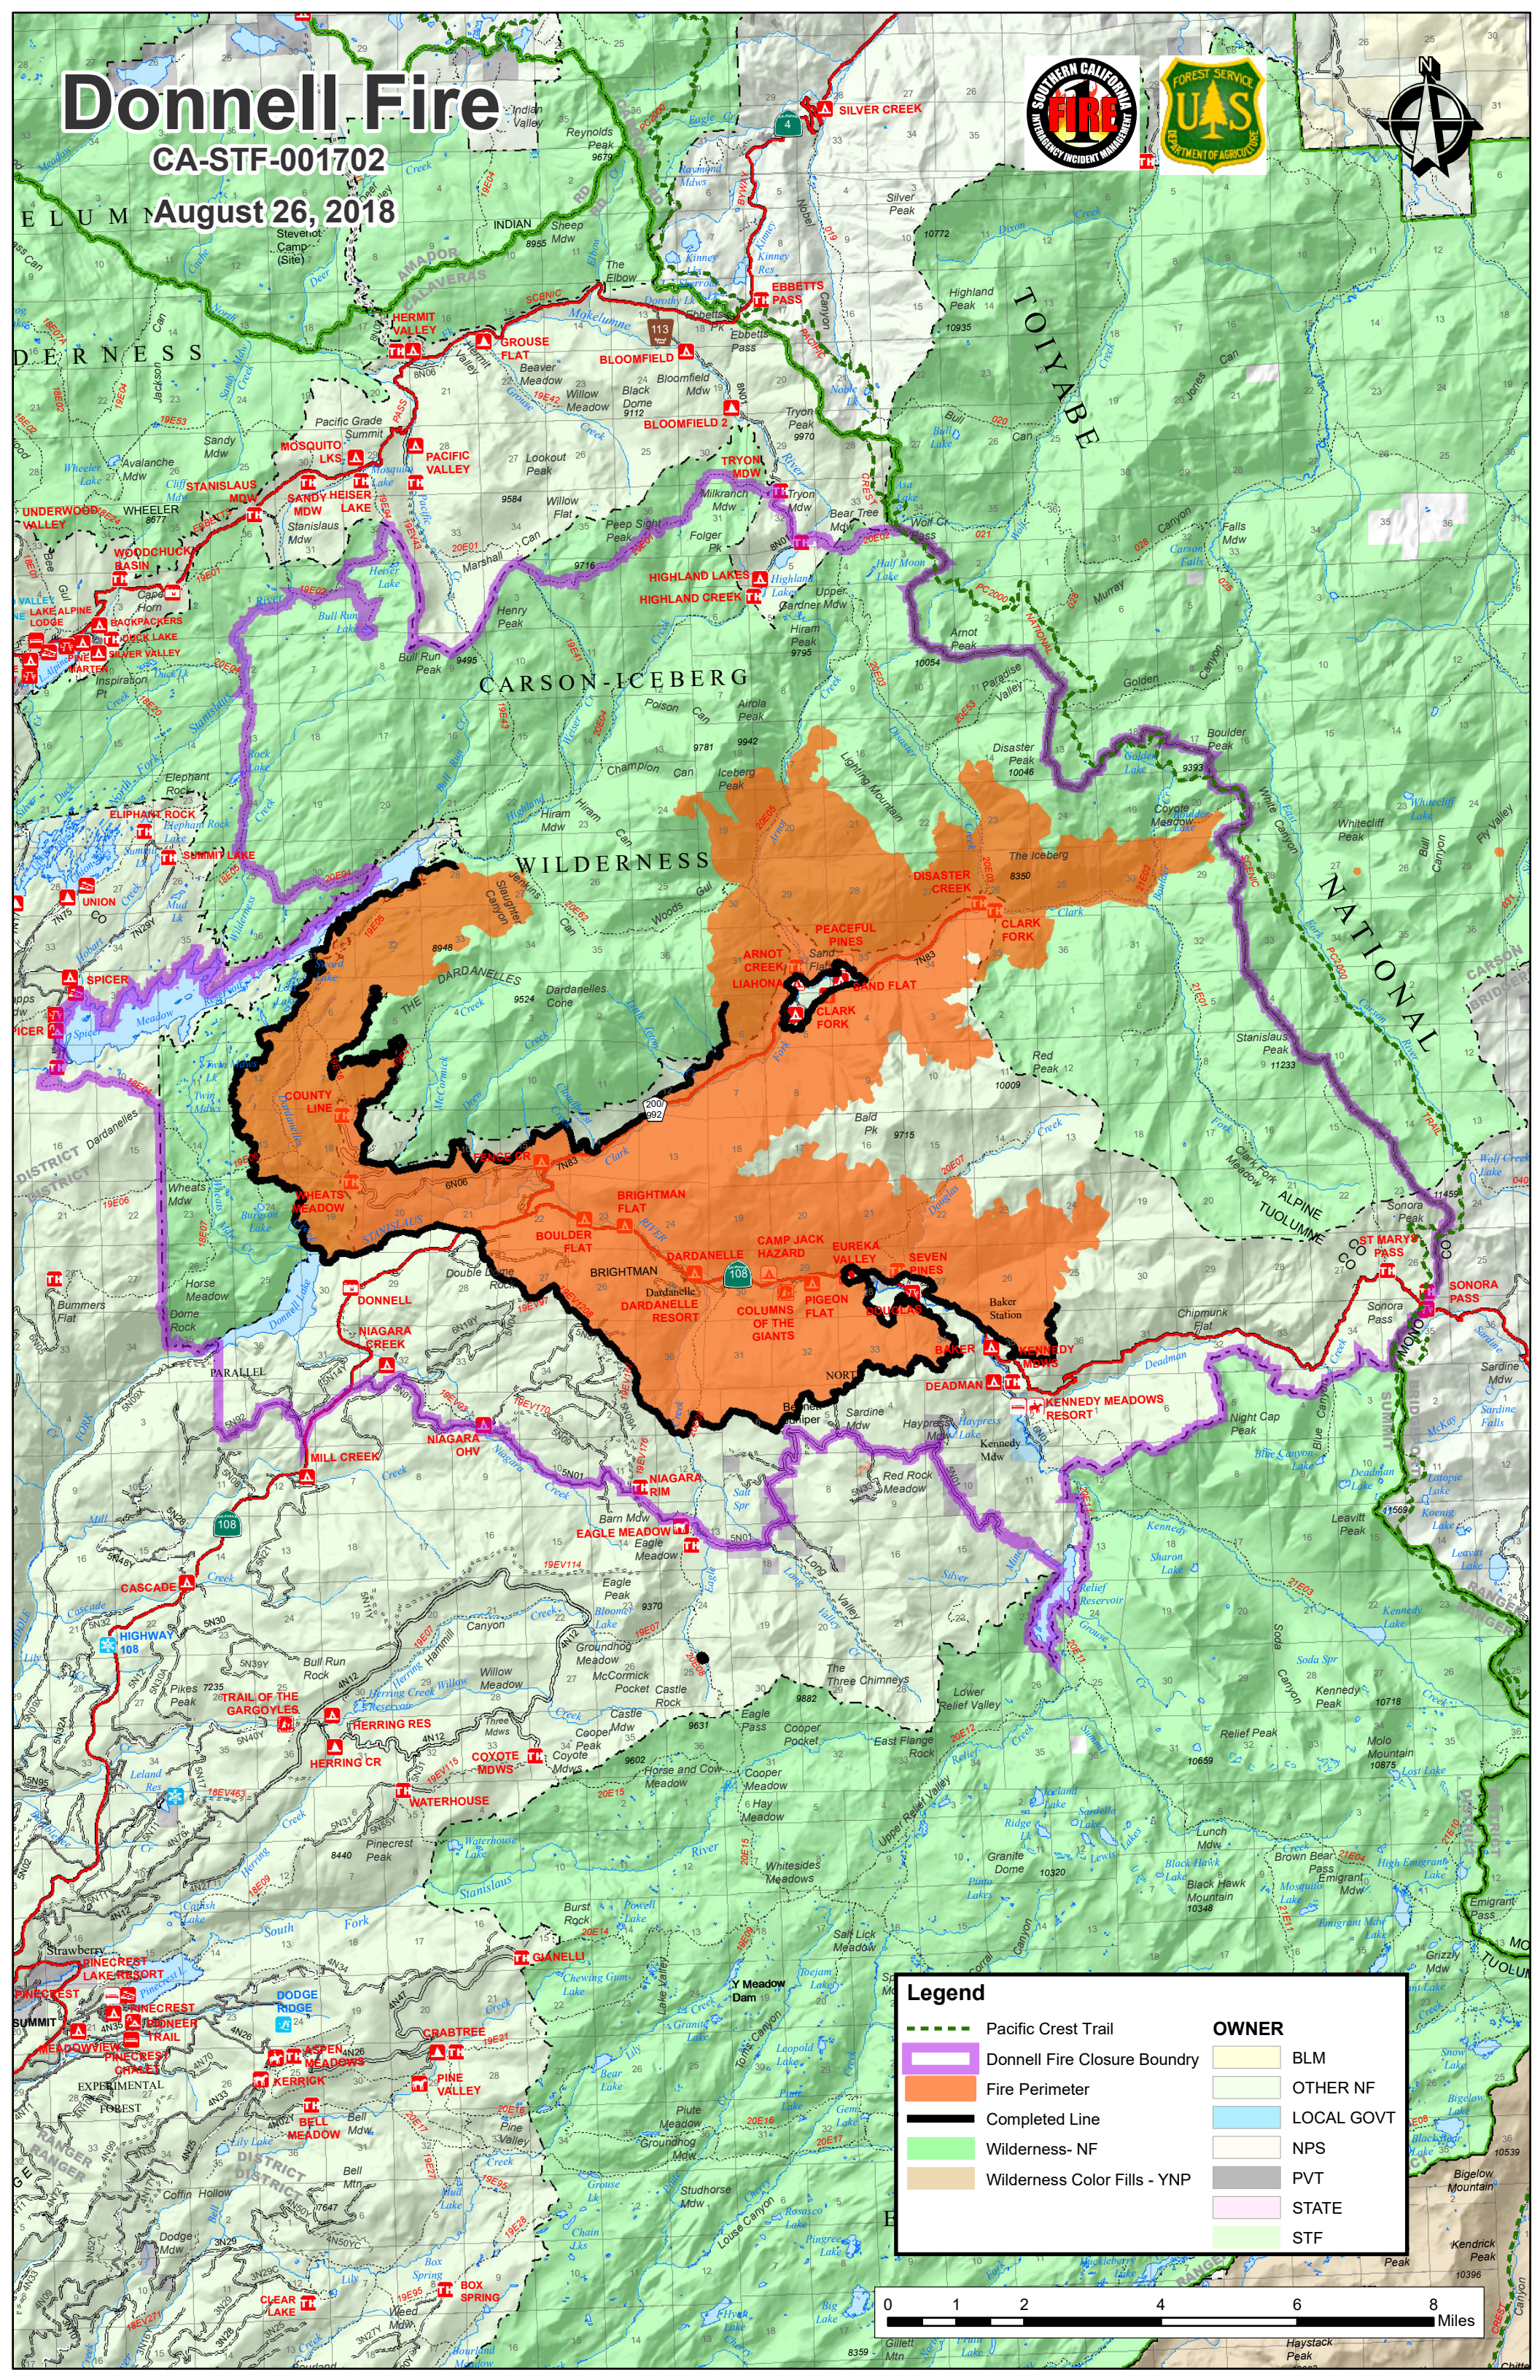

Donnell Fire

CA-STF-001702

August 26, 2018

Legend

- Pacific Crest Trail
- Donnell Fire Closure Boundry
- Fire Perimeter
- Completed Line
- Wilderness- NF
- Wilderness Color Fills - YNP

OWNER

- BLM
- OTHER NF
- LOCAL GOVT
- NPS
- PVT
- STATE
- STF