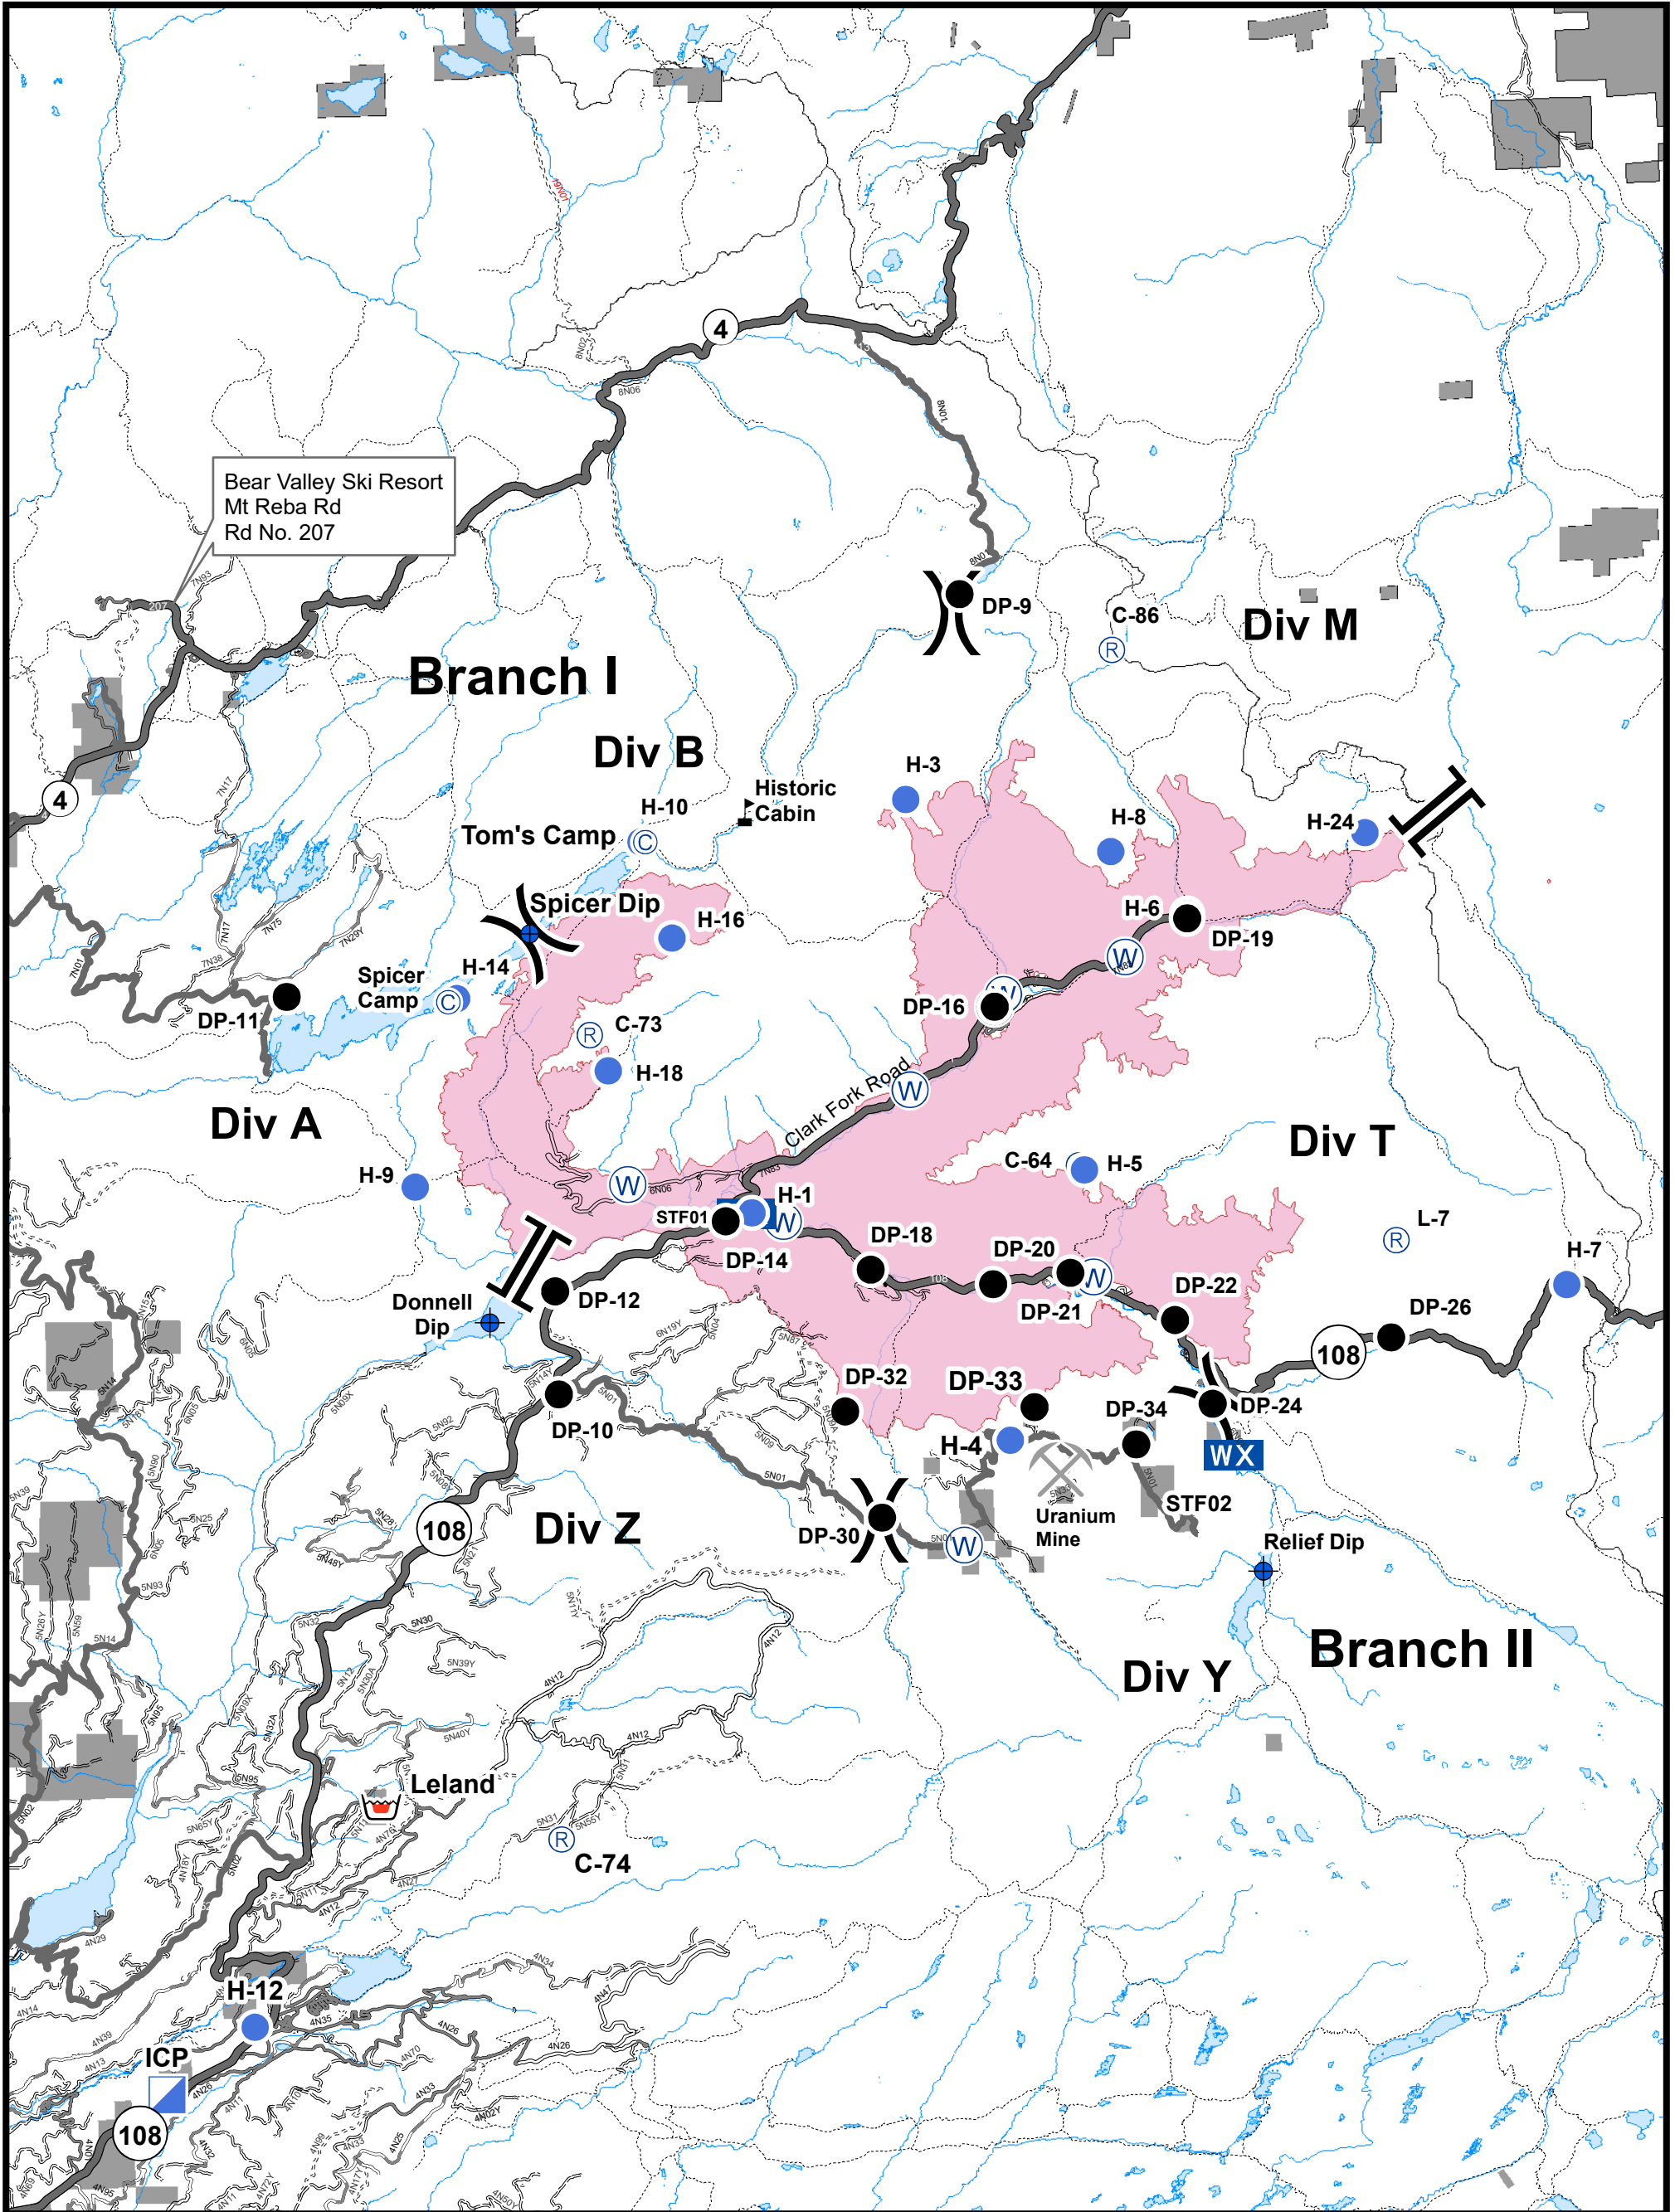

Transportation Map Donnell Fire

Camp	Mobile Weather Unit	Value at Risk	Division Break	Transportation Main Routes
Dip Site	Repeater	Other	Branch Break	Wildfire Daily Fire Perimeter
Drop Point	Retardant/Mud Pit			
Helispot	Water Source			
Incident Command Post		N		0 1.25 2.5 5 Miles