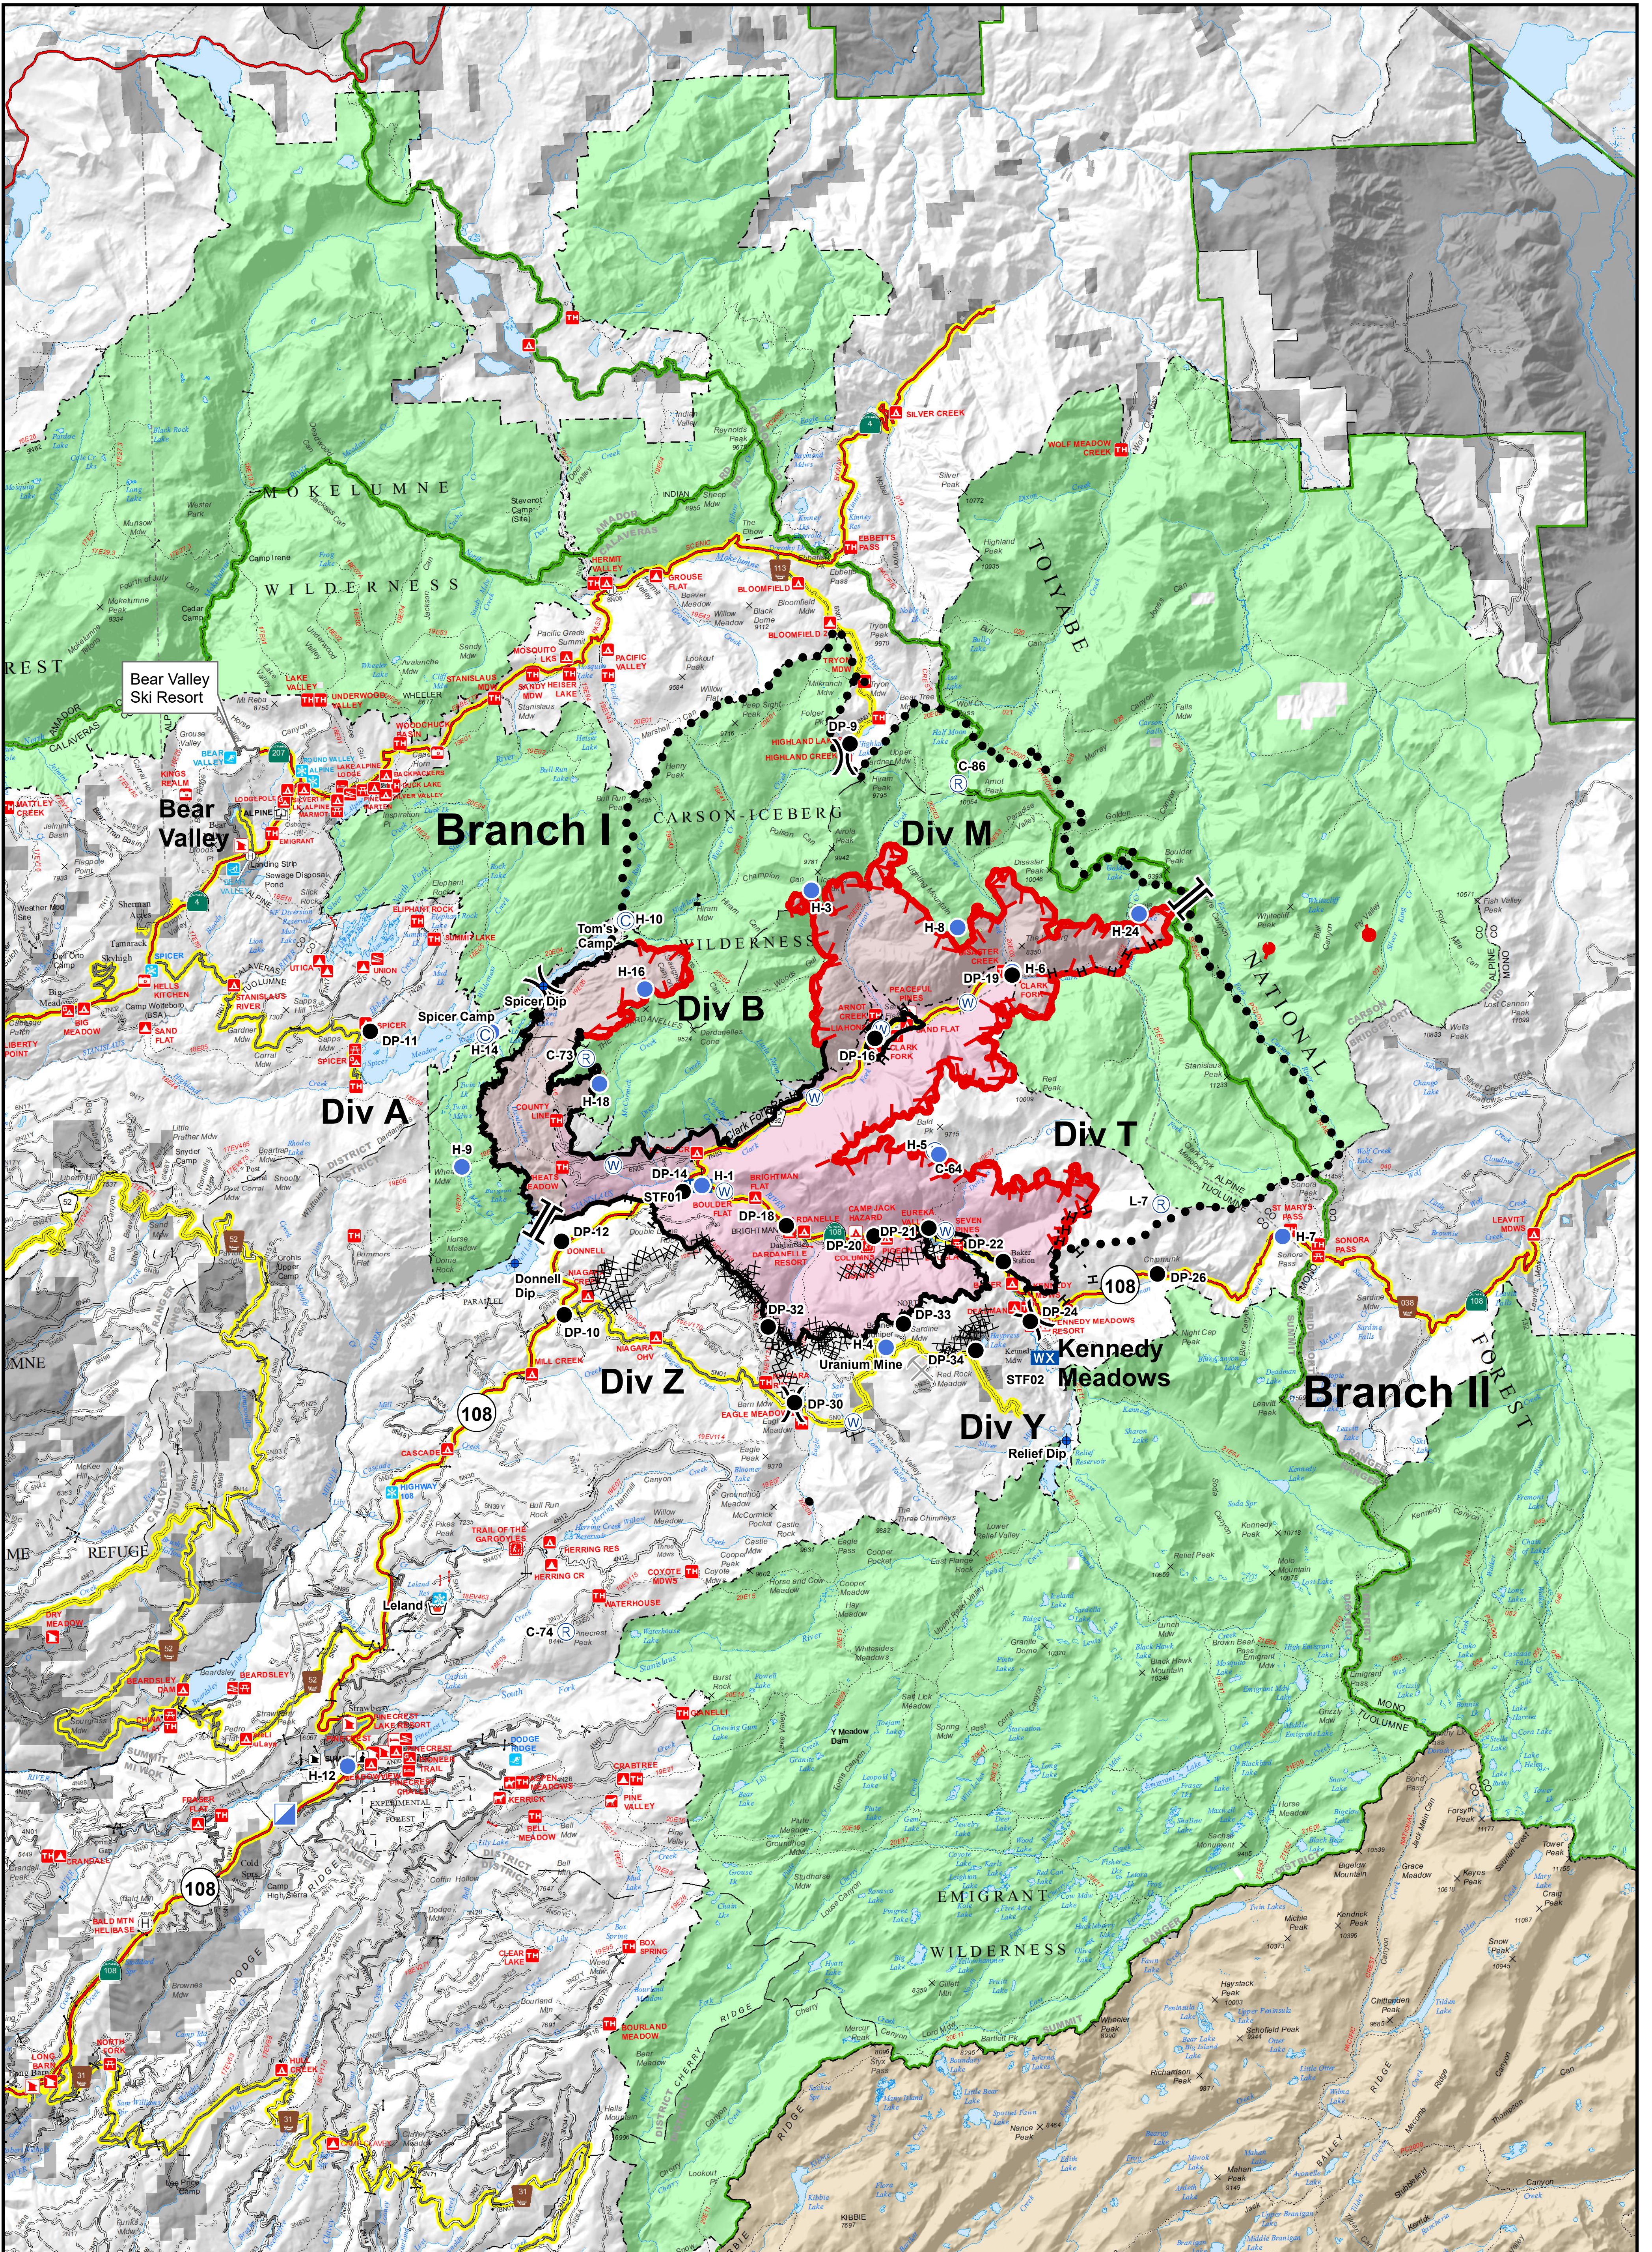

Transportation Map Donnell Fire

- Ⓒ Camp
- ⚡ Mobile Weather Unit
- ⊕ Dip Site
- Ⓡ Repeater
- Drop Point
- Ⓜ Retardant/Mud Pit
- Ⓢ Helispot
- Ⓜ Water Source
- Ⓜ Incident Command Post
- ⚡ Value at Risk
- Ⓜ Other
- Ⓜ Division Break
- Ⓜ Branch Break

— Transportation Main Routes