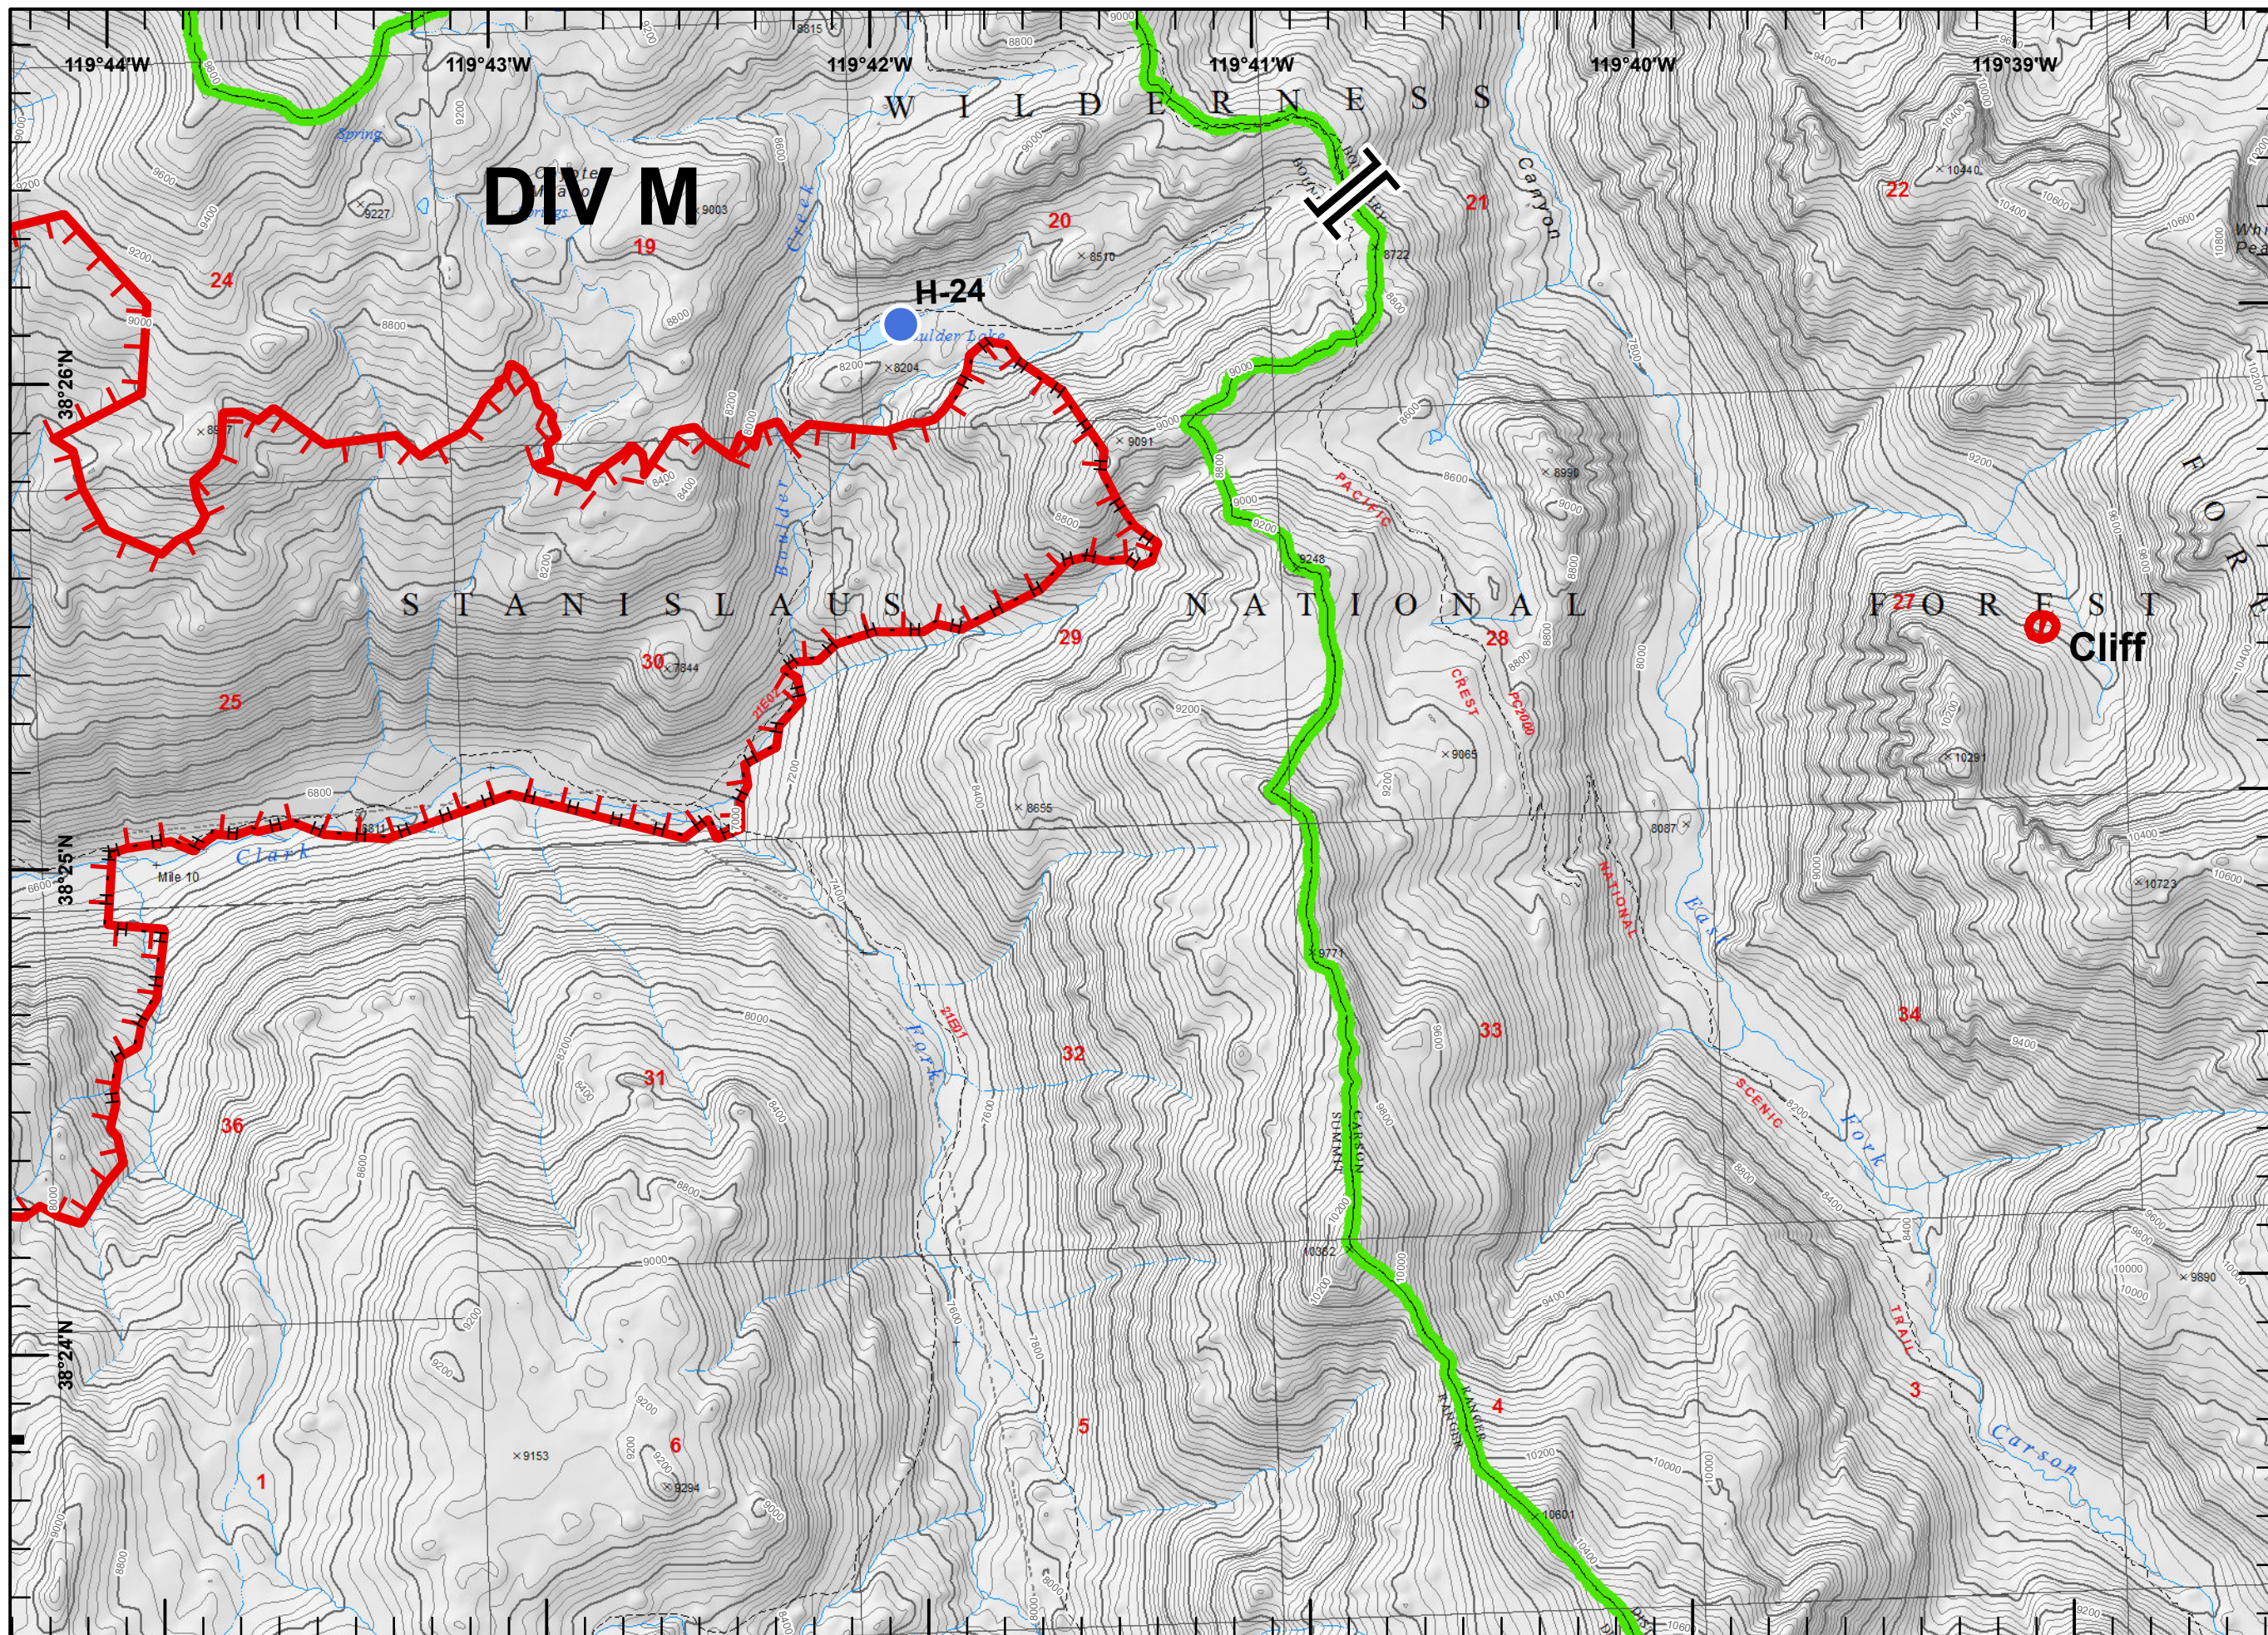

Legend

- Drop Point
- Helispot
- Repeater
- Division Break
- Uncontrolled Fire Edge

Legend

- Camp
- Helispot
- Value at Risk
- Uncontrolled Fire Edge
- Completed Line
- H - H Completed Hand Line

DIV M

H-8

H-6

D-19

Legend

- Drop Point
- Helispot
- Ⓜ Water Source
- ┌ Uncontrolled Fire Edge
- H - H Completed Hand Line

Legend

- Helispot
- Branch Break
- Uncontrolled Fire Edge
- H - H Completed Hand Line

Legend

- Camp
- Dip Site
- Drop Point
- Helispot
- Repeater
- Division Break
- Uncontrolled Fire Edge
- Completed Line
- H - H Completed Hand Line

Legend

- Drop Point
- || Branch Break
- Completed Line
- XXXXX Completed Dozer Line
- H - H Completed Hand Line

Legend

- Drop Point
- Helispot
- Water Source
- Other
- Division Break
- Completed Line
- Completed Dozer Line
- Completed Hand Line

Legend

- Dip Site
- Drop Point
- Mobile Weather Unit
- Division Break
- Completed Line
- Completed Hand Line