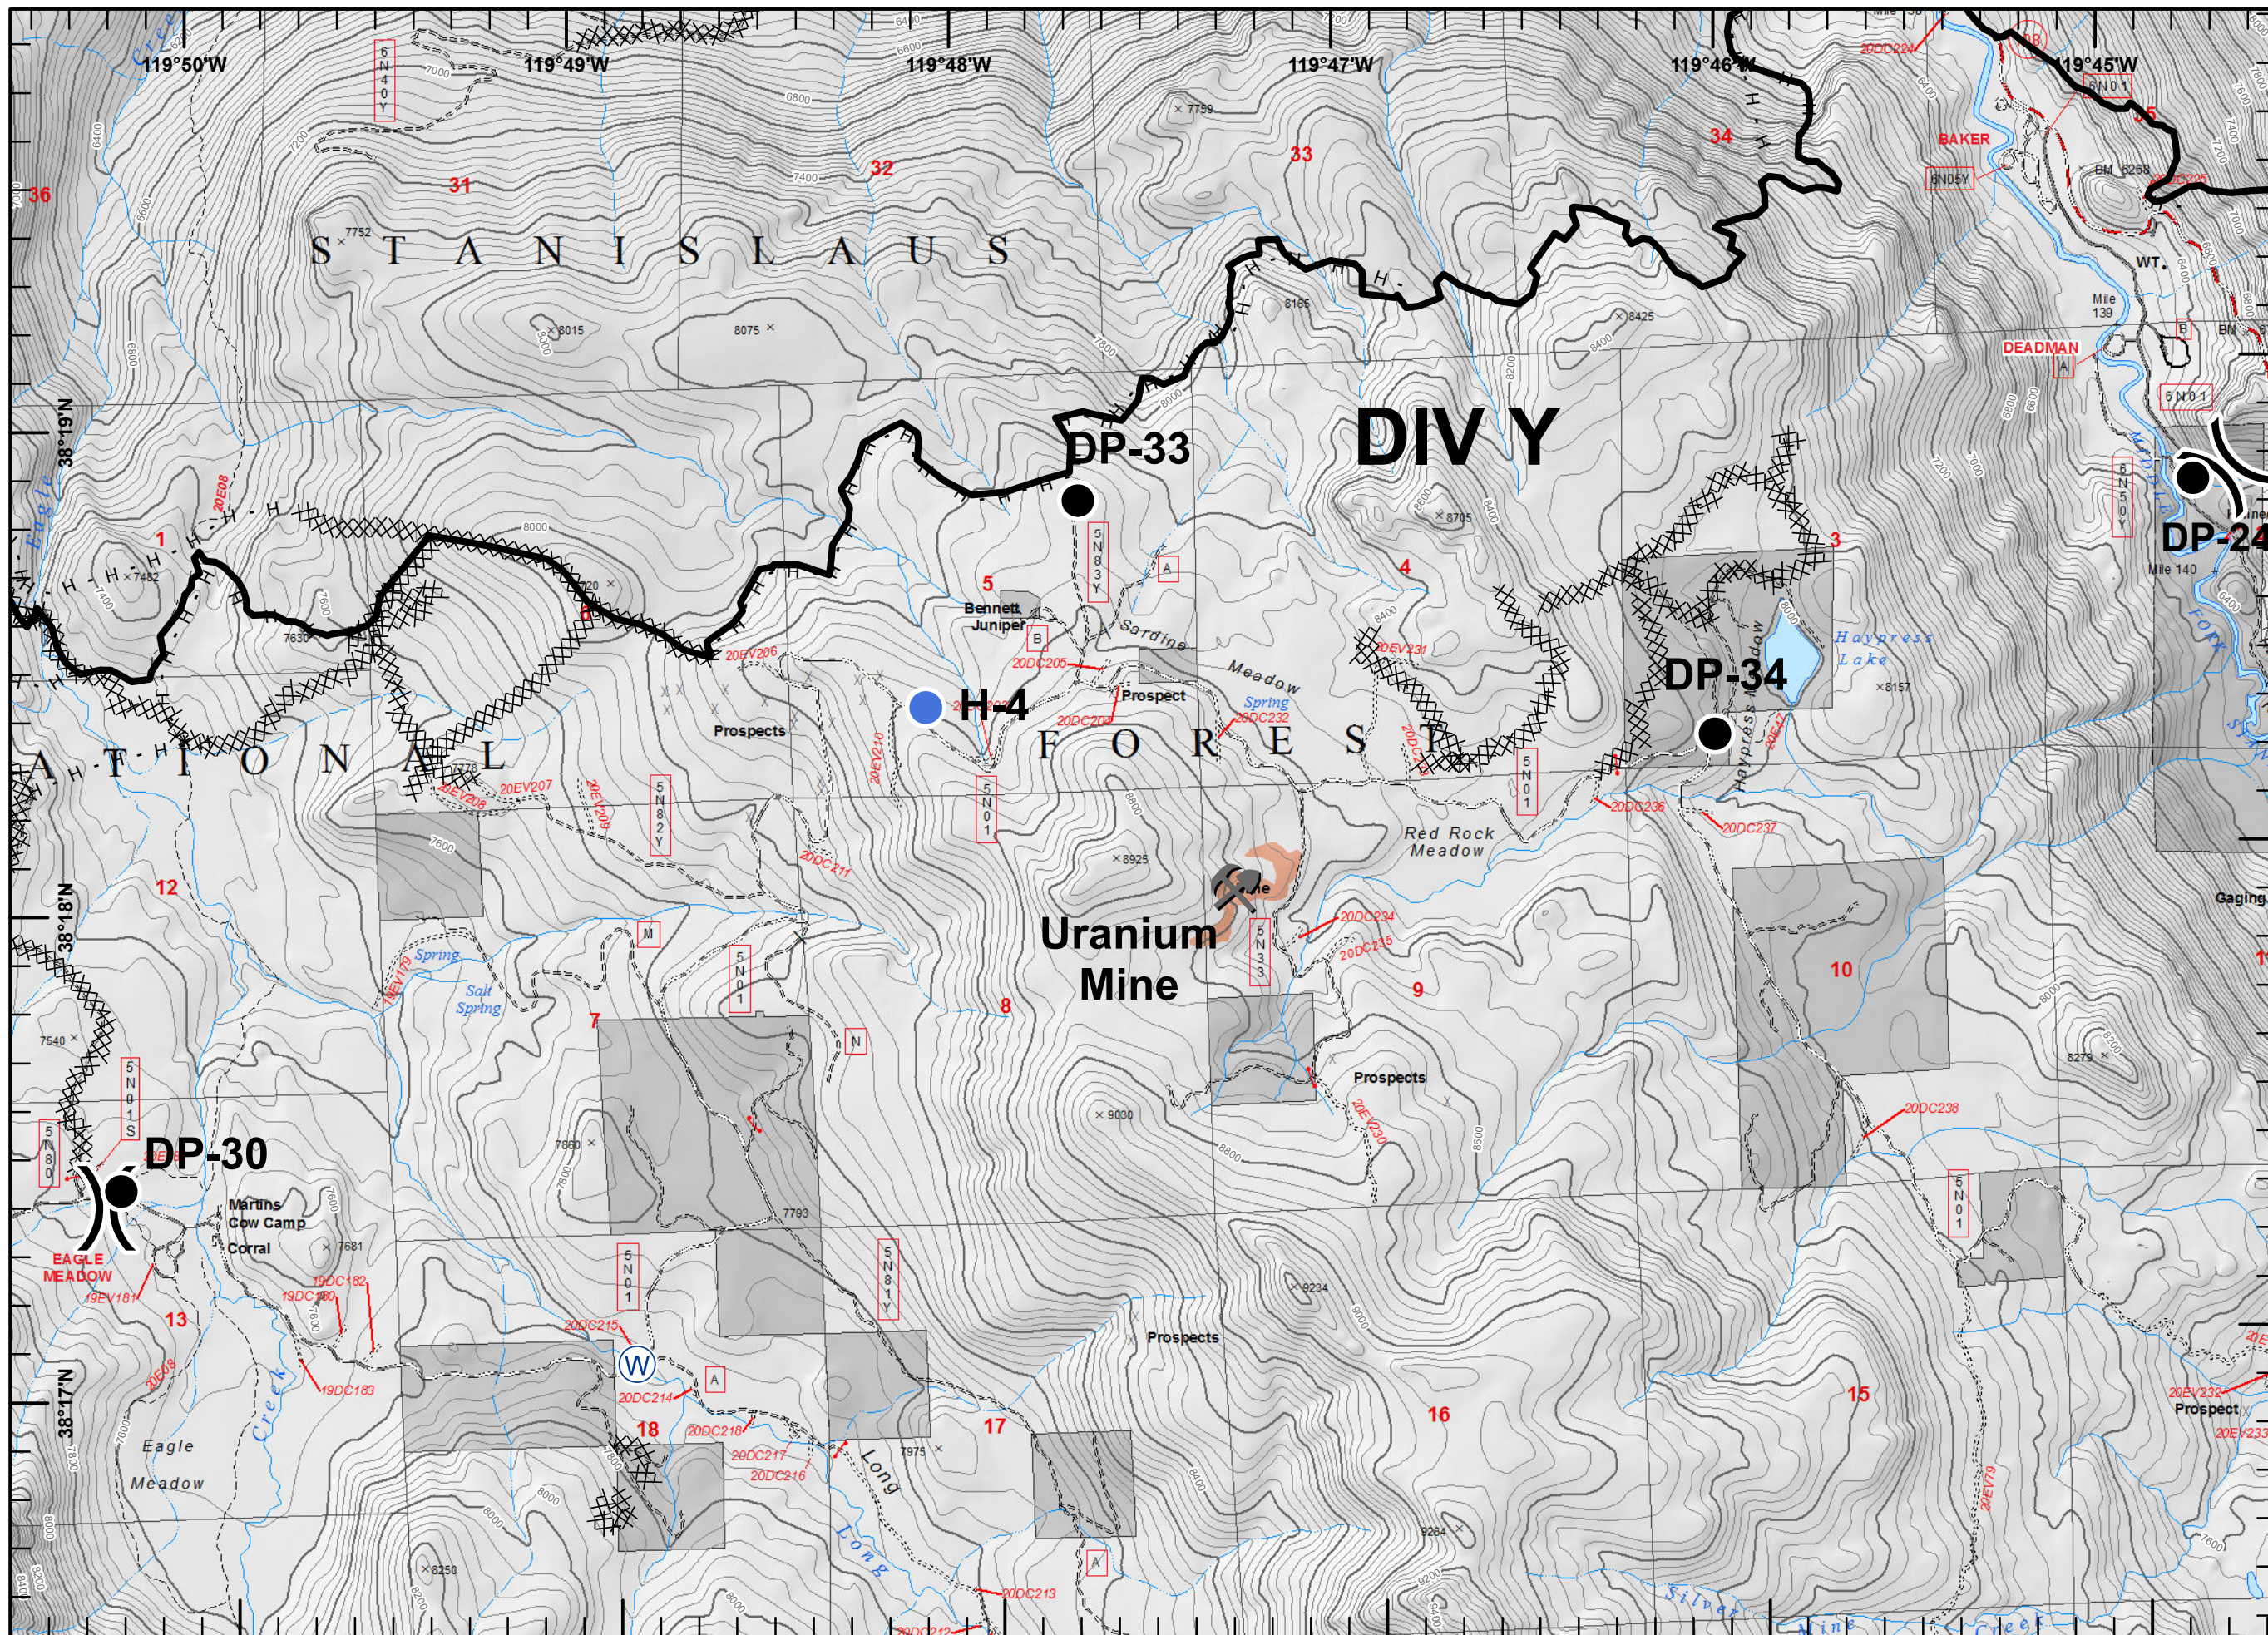

Legend

- Dip Site
- Drop Point
- Helipot
- Branch Break
- Completed Line
- H - H Completed Hand Line

Legend

- Drop Point
- Helispot
- WX Mobile Weather Unit
- W Water Source
- Completed Line
- XXXXX Completed Dozer Line
- H - H Completed Hand Line

Legend

- Drop Point
- Helispot
- Ⓡ Repeater
- Ⓦ Water Source
- ⎵ Division Break
- ┌ Uncontrolled Fire Edge
- Completed Line
- XXXXX Completed Dozer Line
- H - H Completed Hand Line

Legend

- Drop Point
- Helispot
- Repeater
- Division Break
- Uncontrolled Fire Edge
- Completed Line
- Completed Hand Line

Legend

- Drop Point
- || Branch Break
- Completed Line
- XXXXX Completed Dozer Line
- H - H Completed Hand Line

Legend

- Drop Point
- Helispot
- Water Source
- Other
- Division Break
- Completed Line
- Completed Dozer Line
- Completed Hand Line

Legend

- Dip Site
- Drop Point
- Mobile Weather Unit
- Division Break
- Completed Line
- Completed Hand Line