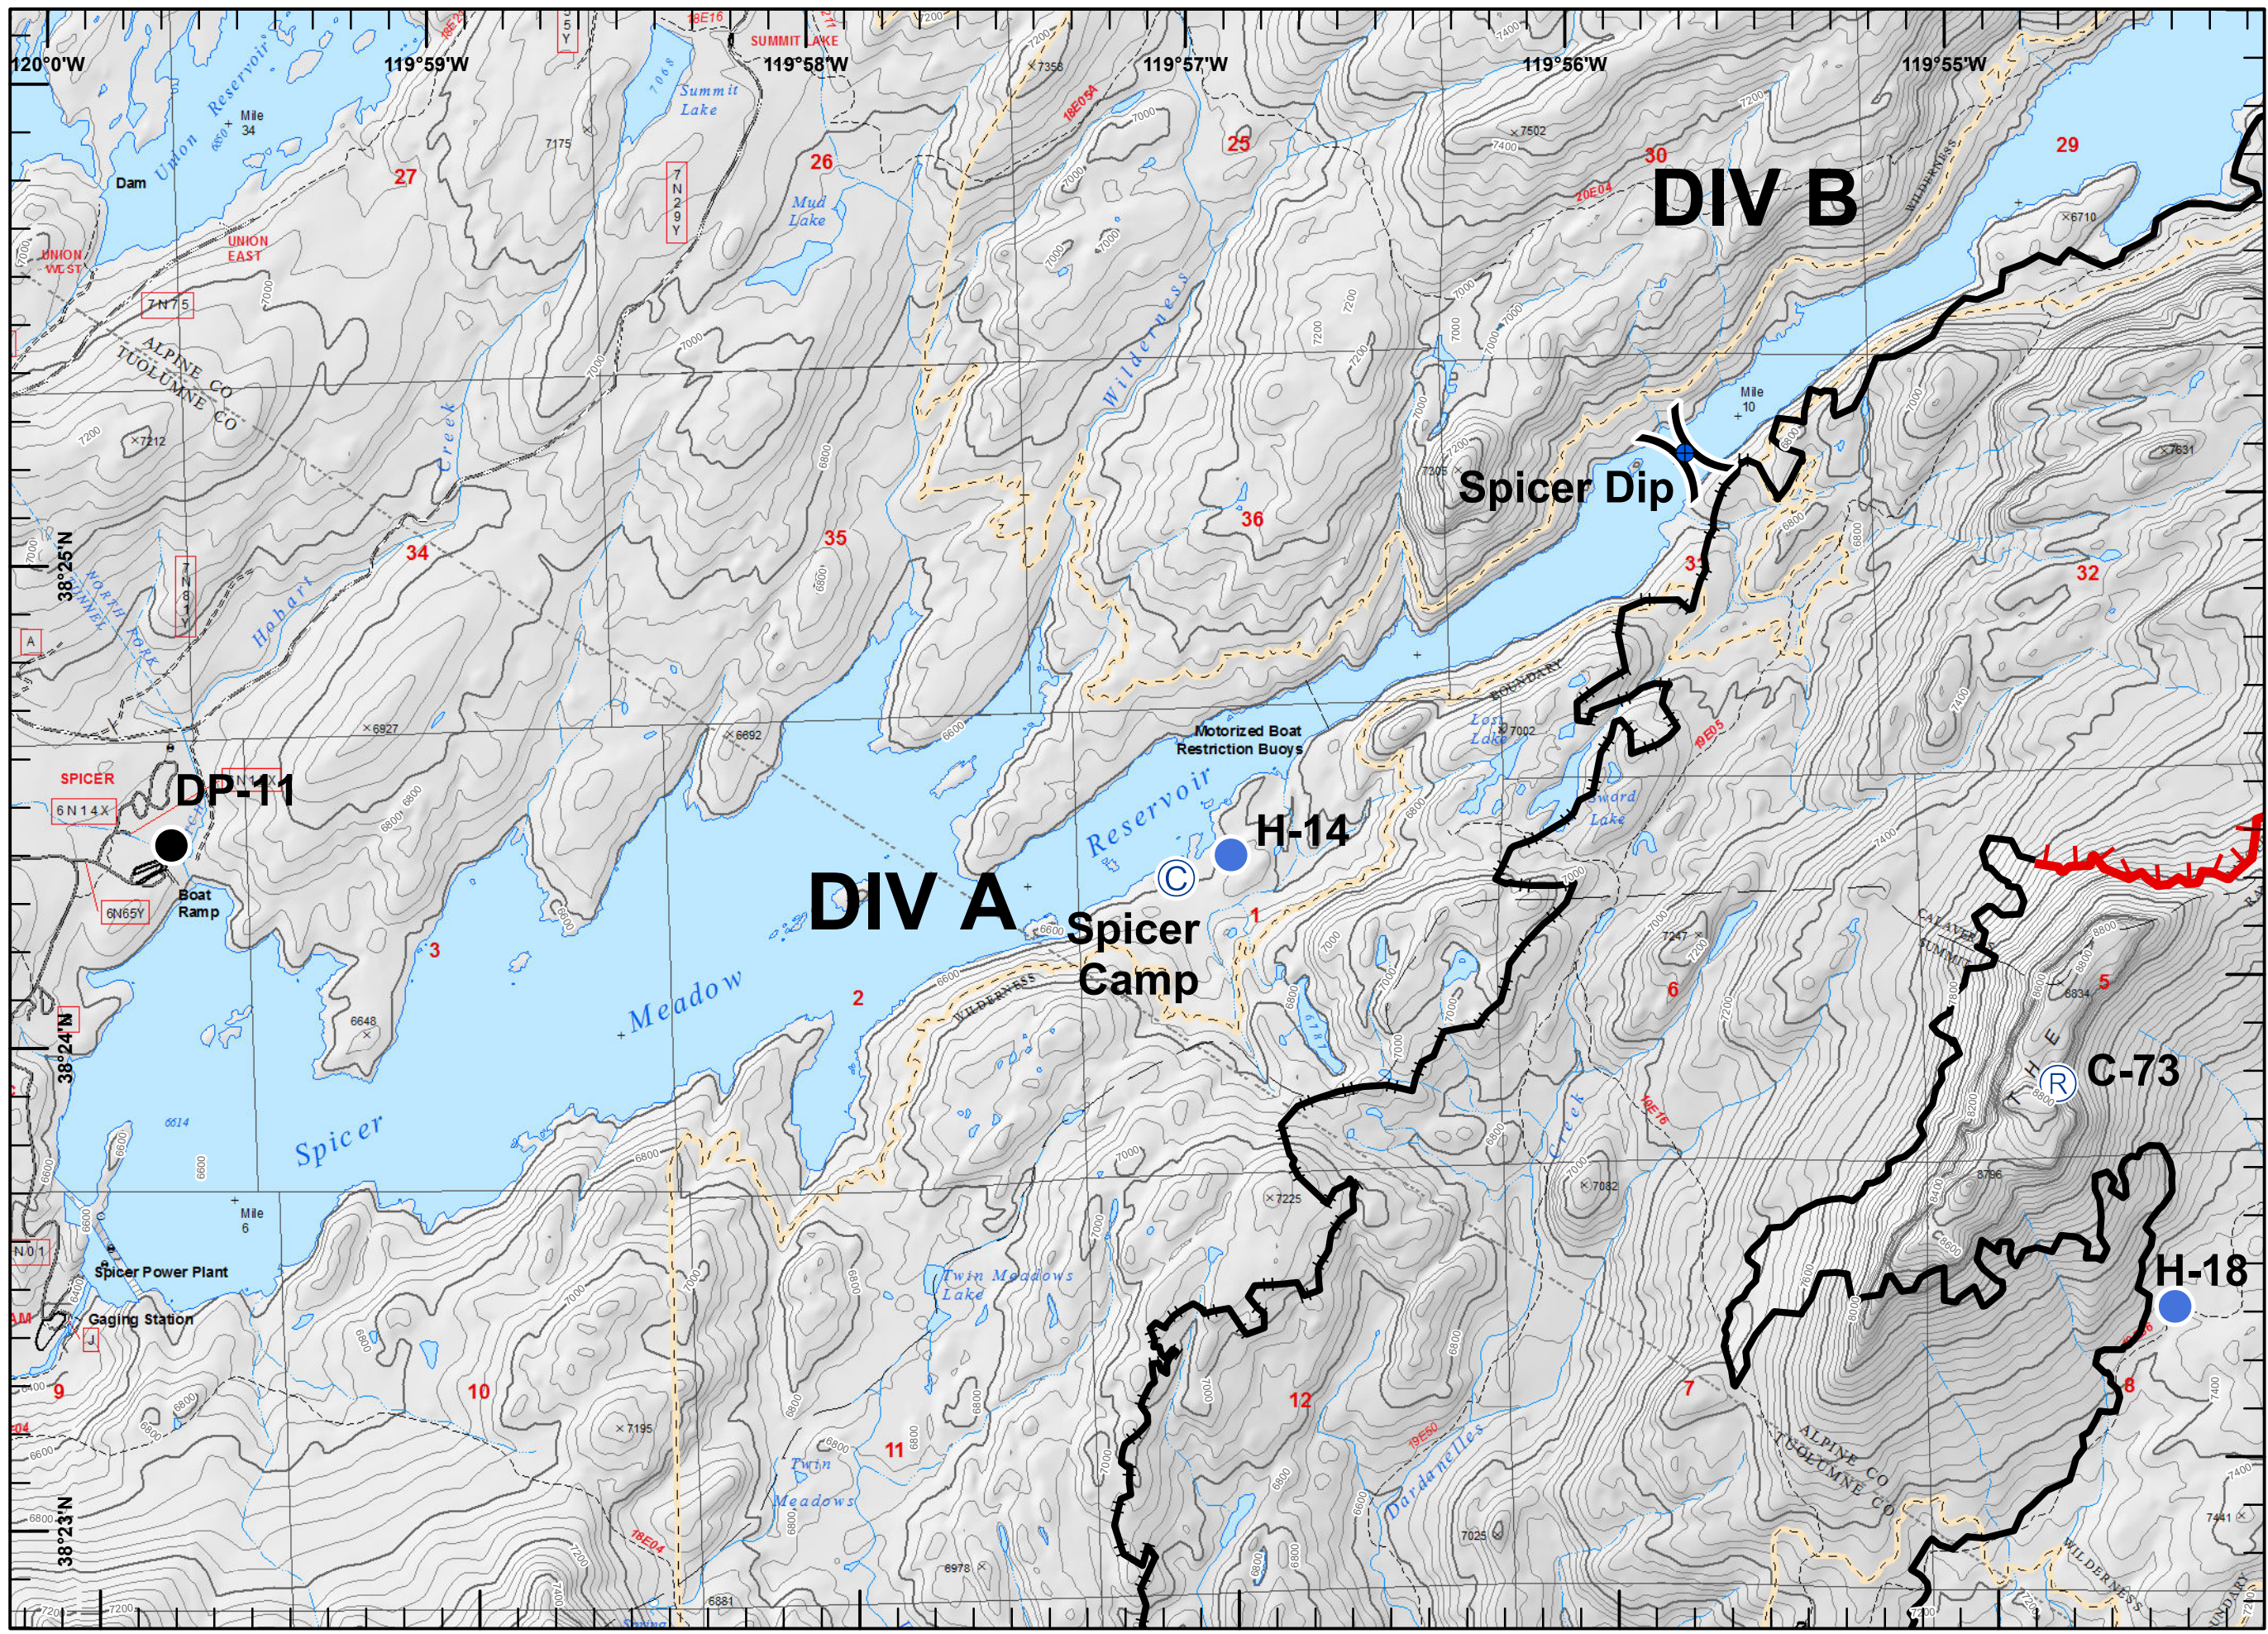

D-19

Legend

- Drop Point
- Helispot
- Ⓜ Water Source
- ┌ Uncontrolled Fire Edge
- H - H Completed Hand Line

Legend

- Helispot
- Branch Break
- Uncontrolled Fire Edge
- H - H Completed Hand Line

Legend

- Camp
- Dip Site
- Drop Point
- Helispot
- Repeater
- Division Break
- Uncontrolled Fire Edge
- Completed Line
- H - H Completed Hand Line

Legend

- Helisport
- Repeater
- Water Source
- Uncontrolled Fire Edge
- Completed Line
- Completed Hand Line

DIV T

Legend

- Drop Point
- Helispot
- Repeater
- Water Source
- Uncontrolled Fire Edge
- Completed Line
- Completed Hand Line

Legend

- Drop Point
- || Branch Break
- Completed Line
- XXXXX Completed Dozer Line
- H - H Completed Hand Line

Legend

- Drop Point
- Helispot
- Water Source
- Other
- Division Break
- Completed Line
- Completed Dozer Line
- Completed Hand Line

Legend

- Dip Site
- Drop Point
- Mobile Weather Unit
- Division Break
- Completed Line
- Completed Hand Line