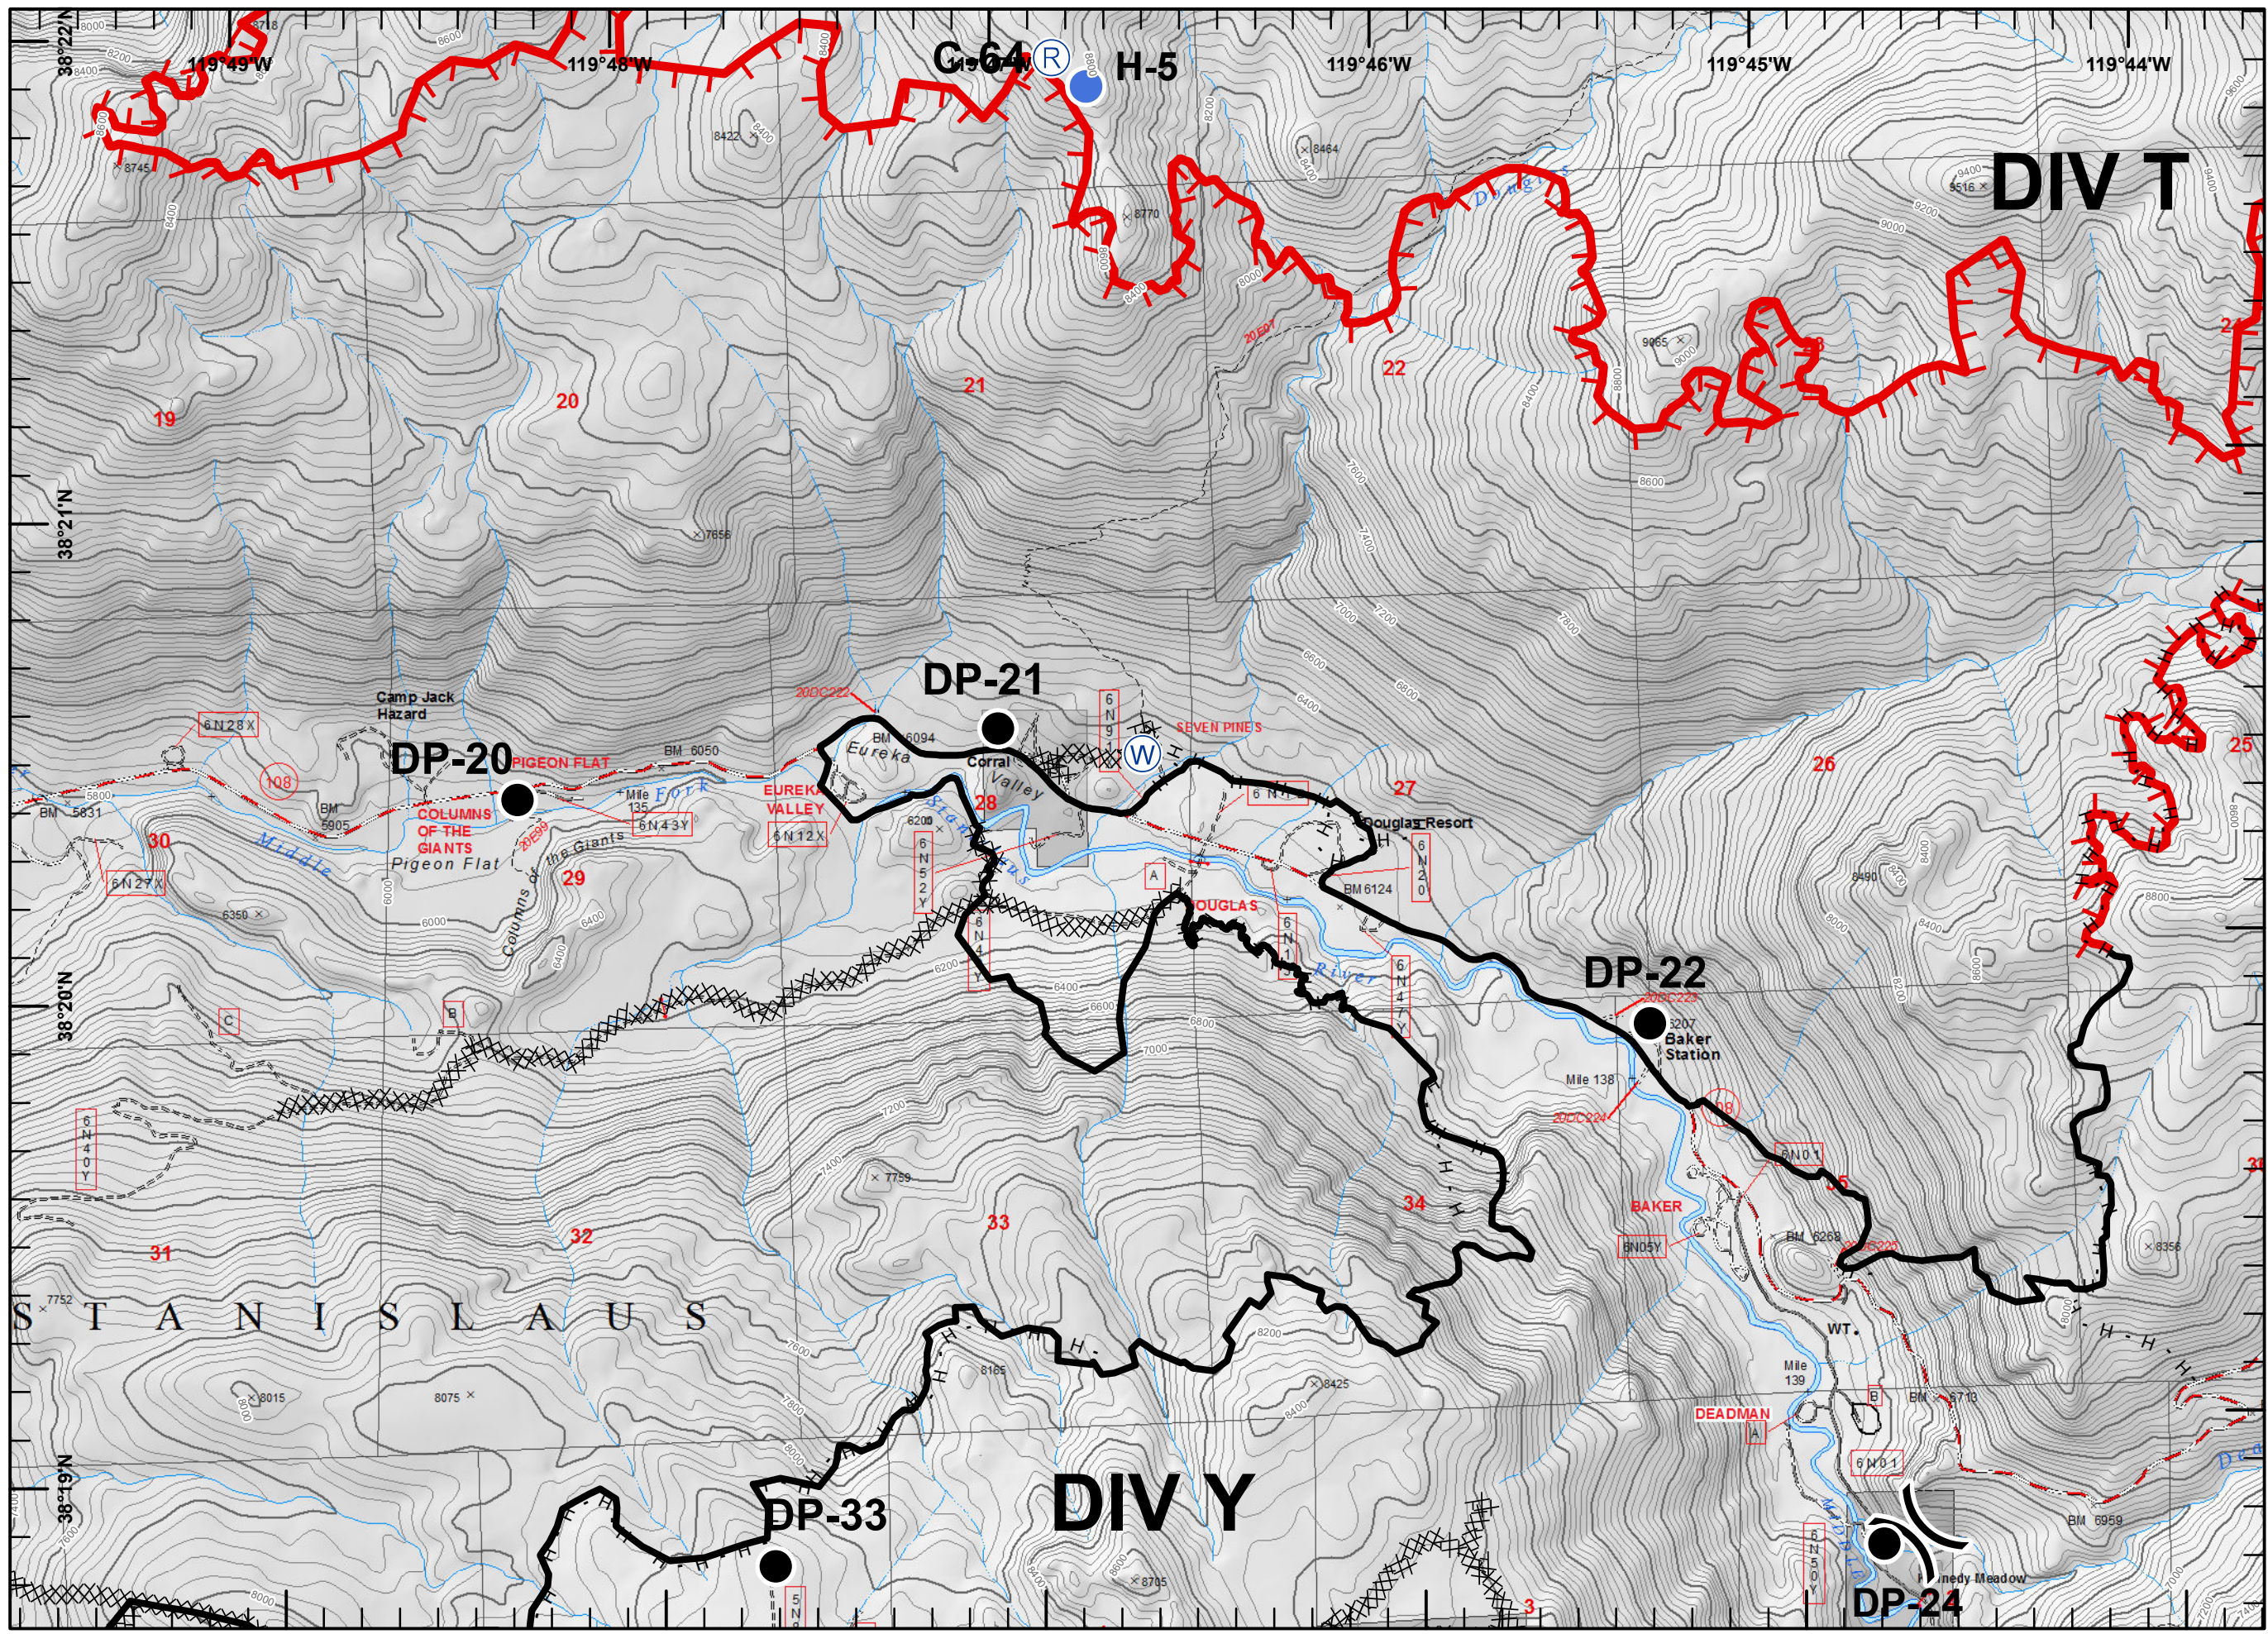

D-19

Legend

- Drop Point
- Helispot
- Ⓜ Water Source
- ┌ Uncontrolled Fire Edge
- H - H Completed Hand Line

Legend

- Helispot
- Branch Break
- Uncontrolled Fire Edge
- H - H Completed Hand Line

Legend

- Camp
- Dip Site
- Drop Point
- Helispot
- Repeater
- Division Break
- Uncontrolled Fire Edge
- Completed Line
- H - H Completed Hand Line

Legend

- Dip Site
- Drop Point
- Helipot
- Branch Break
- Completed Line
- H - H Completed Hand Line

Legend

- Drop Point
- Helispot
- WX Mobile Weather Unit
- W Water Source
- Completed Line
- XXXXX Completed Dozer Line
- H - H Completed Hand Line

Legend

- Drop Point
- Helispot
- Ⓡ Repeater
- Ⓦ Water Source
- ⎵ Division Break
- ┌ Uncontrolled Fire Edge
- Completed Line
- XXXXX Completed Dozer Line
- H - H Completed Hand Line

Legend

- Drop Point
- Helispot
- Repeater
- Division Break
- Uncontrolled Fire Edge
- Completed Line
- Completed Hand Line

Legend

- Drop Point
- || Branch Break
- Completed Line
- XXXXX Completed Dozer Line
- H - H Completed Hand Line

Legend

- Drop Point
- Helispot
- Water Source
- Other
- Division Break
- Completed Line
- Completed Dozer Line
- Completed Hand Line