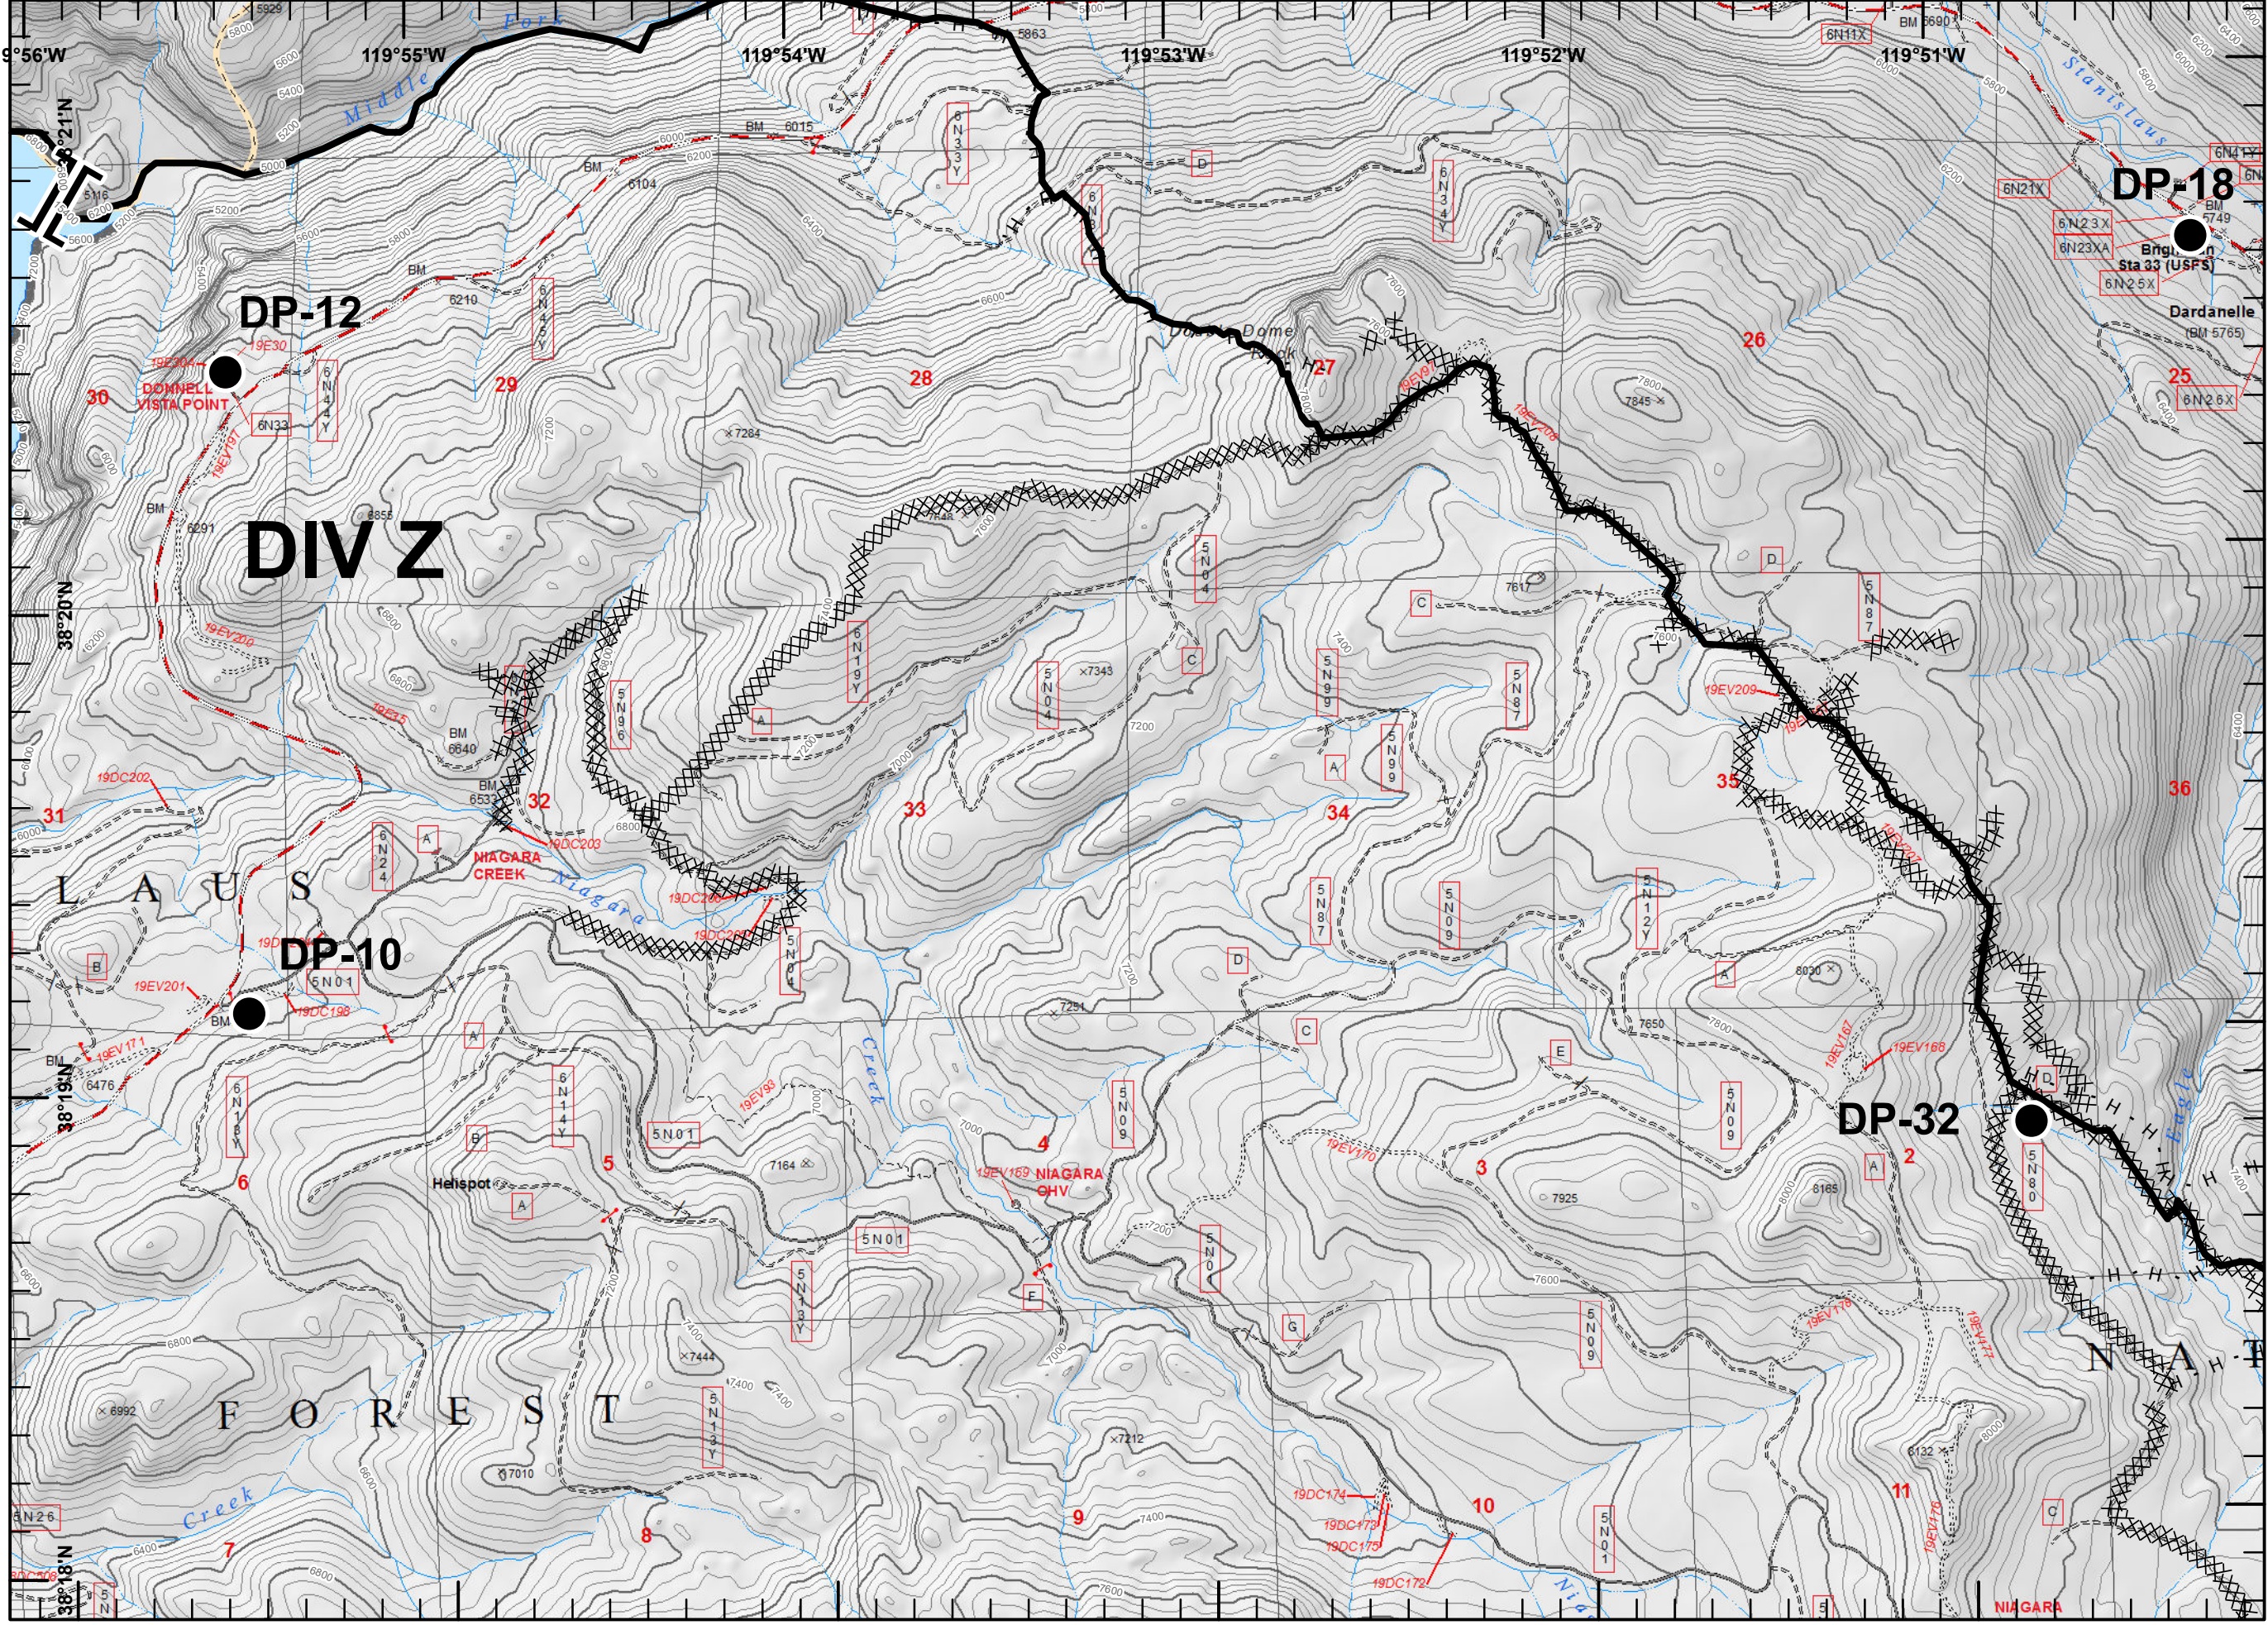

D-19

Legend

- Drop Point
- Helispot
- Ⓜ Water Source
- ┌ Uncontrolled Fire Edge
- H - H Completed Hand Line

Legend

- Helispot
- Branch Break
- Uncontrolled Fire Edge
- H - H Completed Hand Line

Legend

- Camp
- Dip Site
- Drop Point
- Helispot
- Repeater
- Division Break
- Uncontrolled Fire Edge
- Completed Line
- H - H Completed Hand Line

Legend

- Drop Point
- Helispot
- Ⓡ Repeater
- Ⓦ Water Source
- ⎵ Division Break
- ┌ Uncontrolled Fire Edge
- Completed Line
- XXXXX Completed Dozer Line
- H - H Completed Hand Line

Legend

- Drop Point
- Helispot
- Repeater
- Division Break
- Uncontrolled Fire Edge
- Completed Line
- Completed Hand Line

Legend

- Drop Point
- || Branch Break
- Completed Line
- XXXXX Completed Dozer Line
- H - H Completed Hand Line

Legend

- Drop Point
- Helispot
- Water Source
- Other
- Division Break
- Completed Line
- Completed Dozer Line
- Completed Hand Line

Legend

- Dip Site
- Drop Point
- Mobile Weather Unit
- Division Break
- Completed Line
- Completed Hand Line