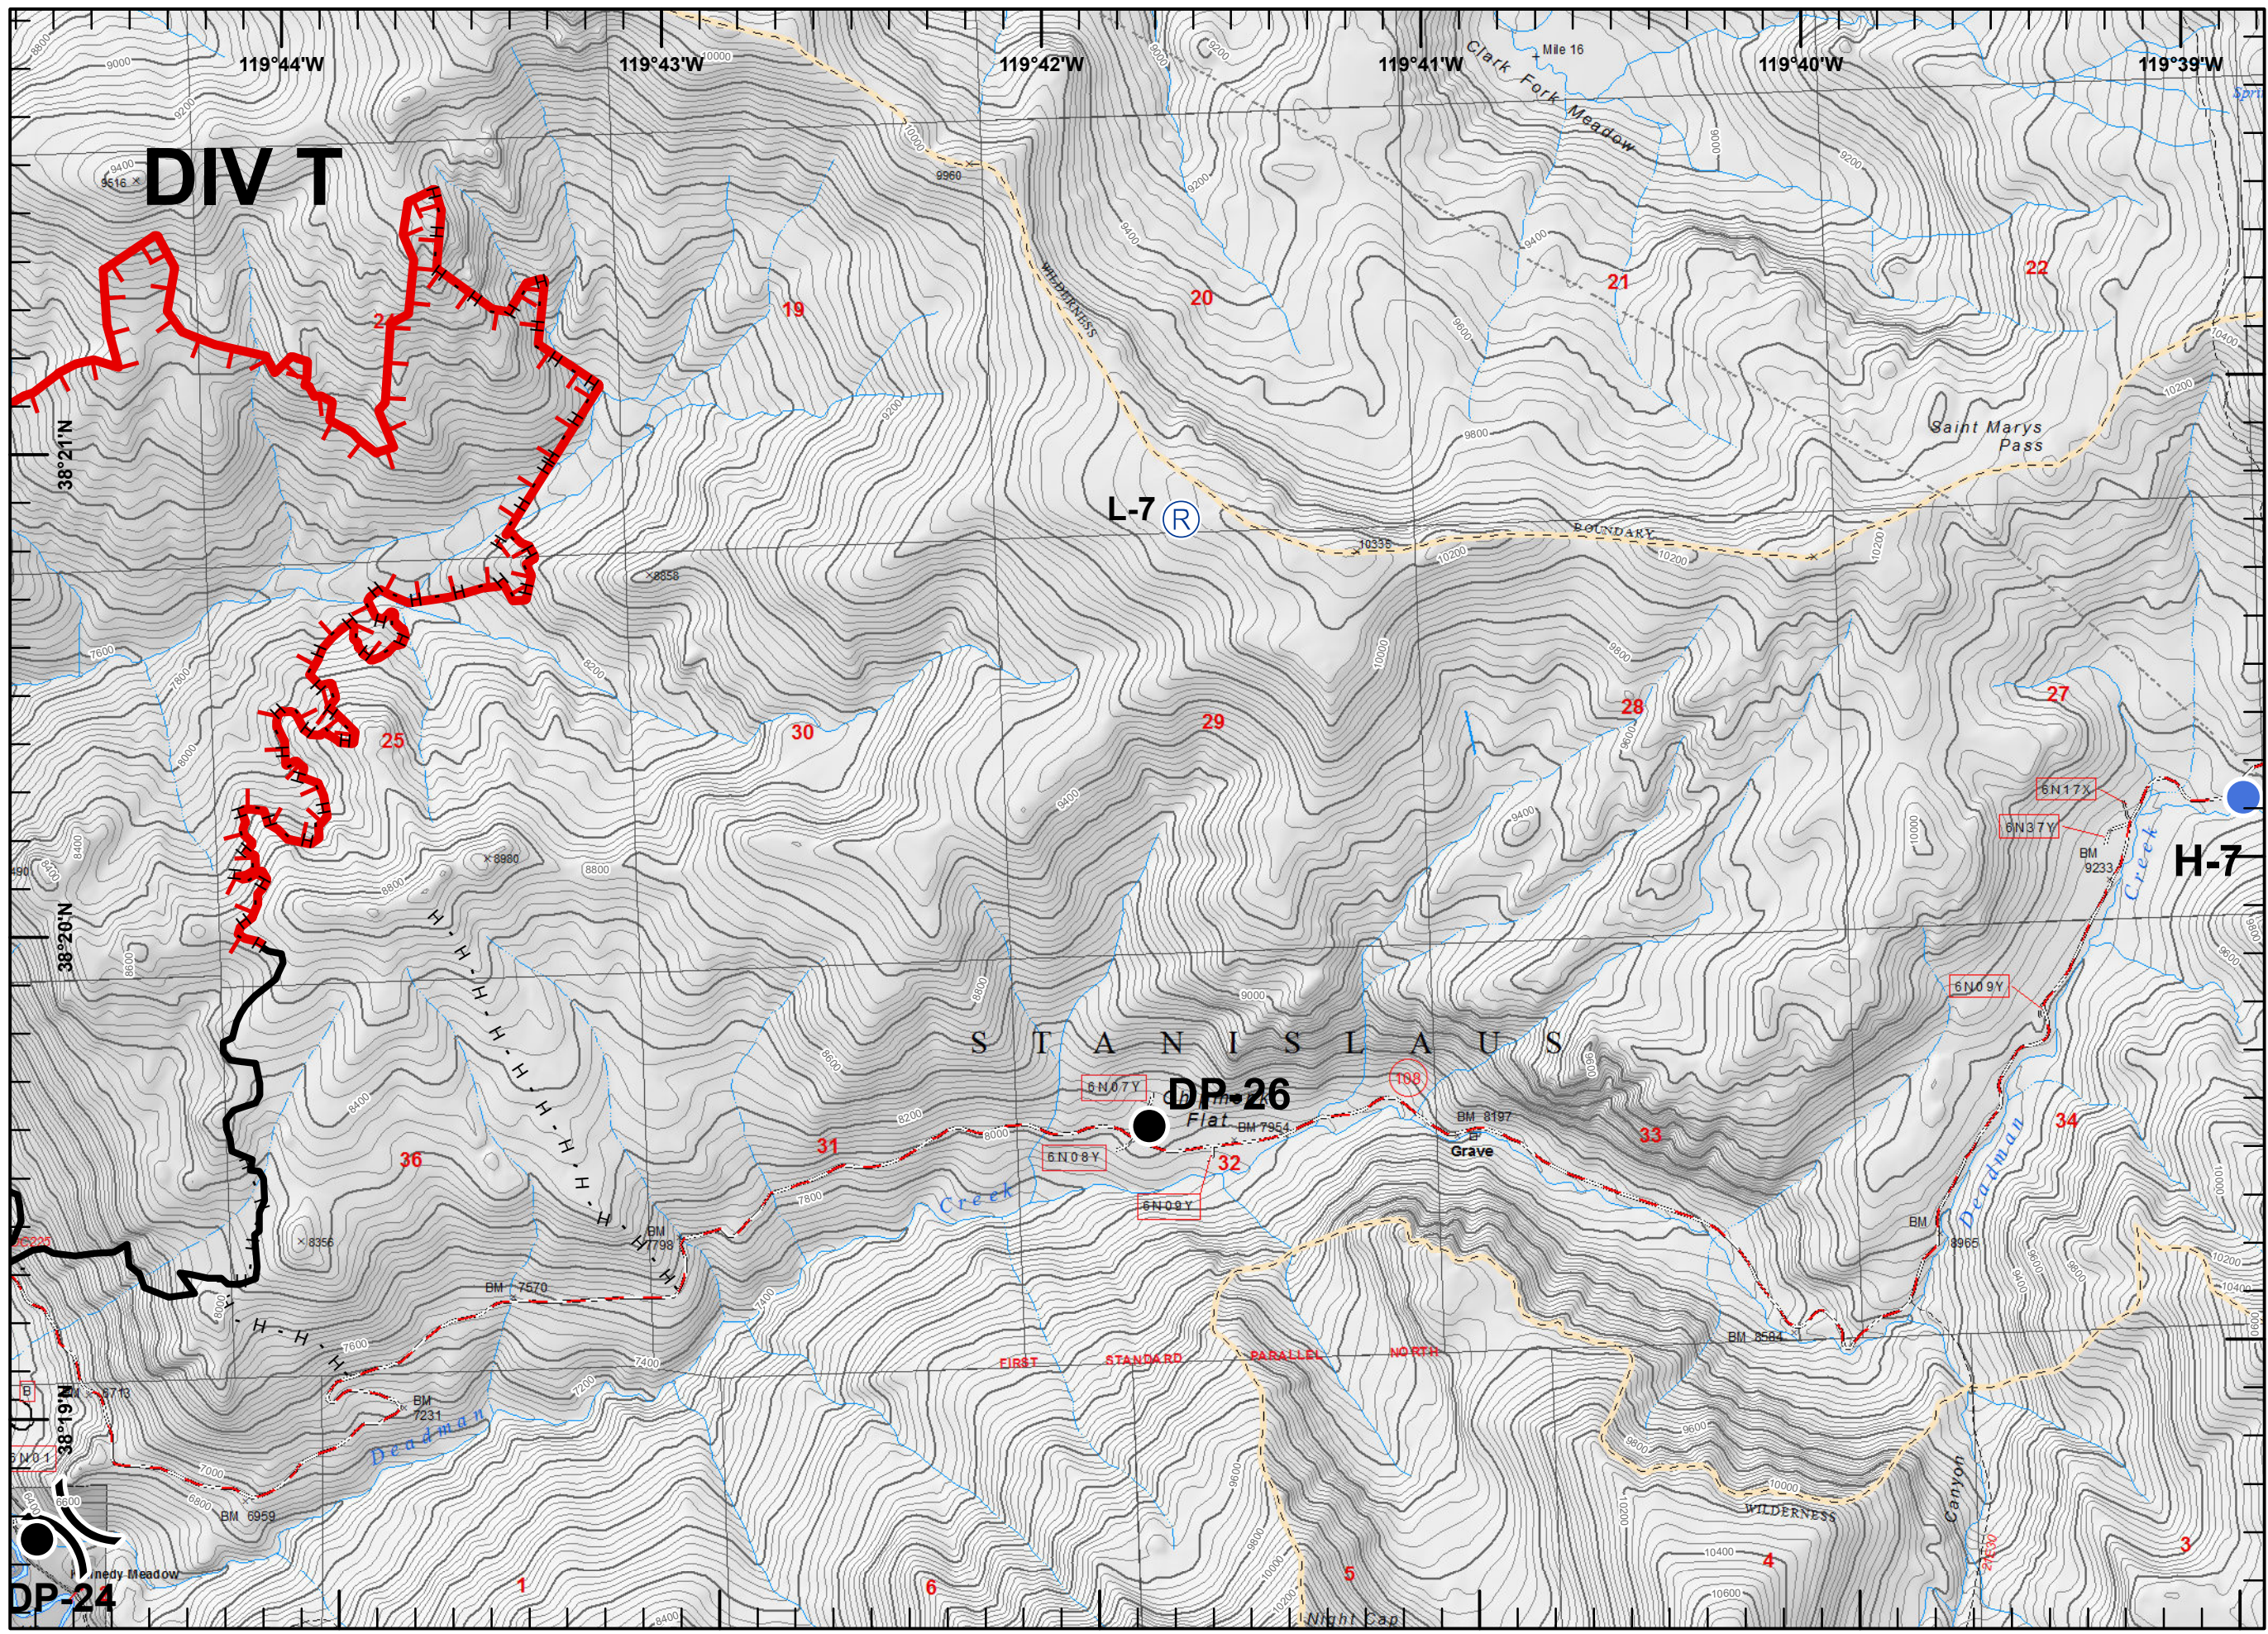

Legend

- Dip Site
- Drop Point
- Helipot
- Branch Break
- Completed Line
- H - H Completed Hand Line

Legend

- Drop Point
- Helispot
- WX Mobile Weather Unit
- W Water Source
- Completed Line
- XXXXX Completed Dozer Line
- H - H Completed Hand Line

Legend

- Drop Point
- Helispot
- Ⓡ Repeater
- Ⓦ Water Source
- ⎵ Division Break
- ┌ Uncontrolled Fire Edge
- Completed Line
- XXXXX Completed Dozer Line
- H - H Completed Hand Line

Legend

- Drop Point
- Helispot
- Repeater
- Division Break
- Uncontrolled Fire Edge
- Completed Line
- Completed Hand Line

Legend

- Drop Point
- || Branch Break
- Completed Line
- XXXXX Completed Dozer Line
- H - H Completed Hand Line

Legend

- Drop Point
- Helispot
- Water Source
- Other
- Division Break
- Completed Line
- Completed Dozer Line
- Completed Hand Line

Legend

- Dip Site
- Drop Point
- Mobile Weather Unit
- Division Break
- Completed Line
- Completed Hand Line