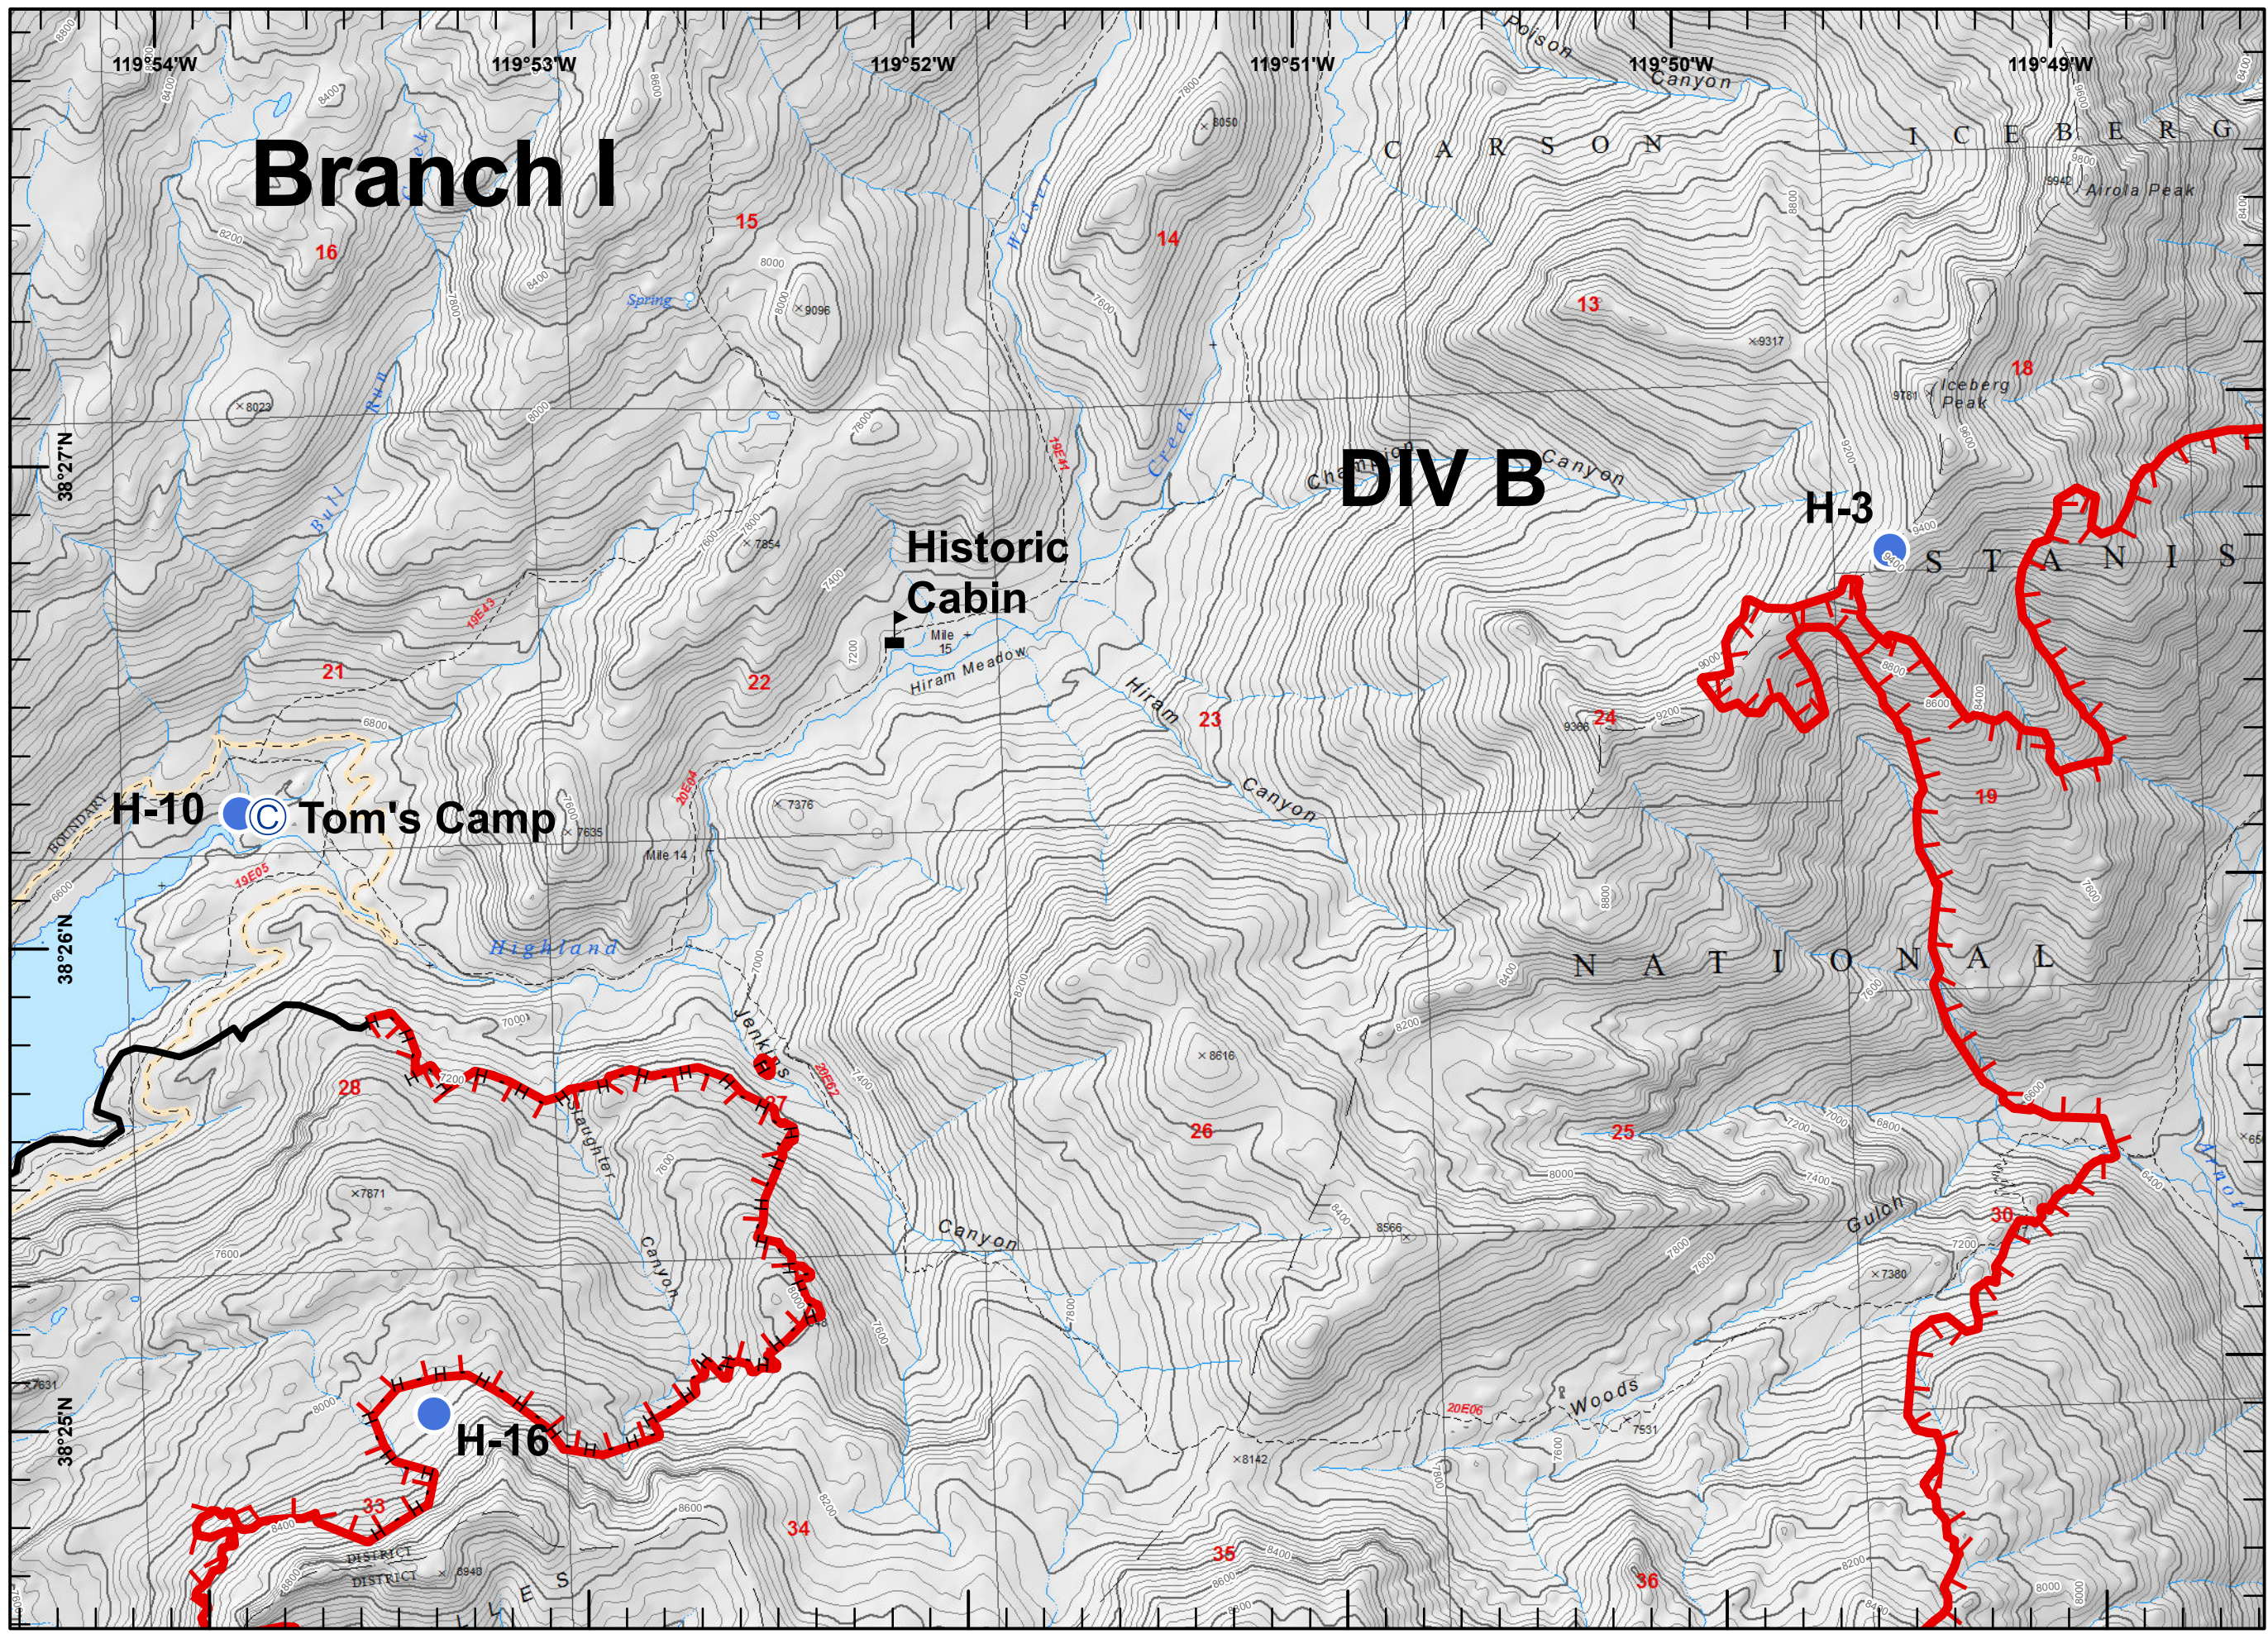

Legend

- Drop Point
- Helispot
- Repeater
- Division Break
- Uncontrolled Fire Edge

Legend

- Camp
- Helispot
- Value at Risk
- Uncontrolled Fire Edge
- Completed Line
- H - H Completed Hand Line

DIV M

H-8

H-6

D-19

Legend

- Drop Point
- Helispot
- Ⓜ Water Source
- ┌ Uncontrolled Fire Edge
- H - H Completed Hand Line

Legend

- Helispot
- Branch Break
- Uncontrolled Fire Edge
- H - H Completed Hand Line

Legend

- Camp
- Dip Site
- Drop Point
- Helispot
- Repeater
- Division Break
- Uncontrolled Fire Edge
- Completed Line
- H - H Completed Hand Line

Legend

- Drop Point
- || Branch Break
- Completed Line
- XXXXX Completed Dozer Line
- H - H Completed Hand Line

Legend

- Drop Point
- Helispot
- Water Source
- Other
- Division Break
- Completed Line
- Completed Dozer Line
- Completed Hand Line

Legend

- Dip Site
- Drop Point
- Mobile Weather Unit
- Division Break
- Completed Line
- Completed Hand Line