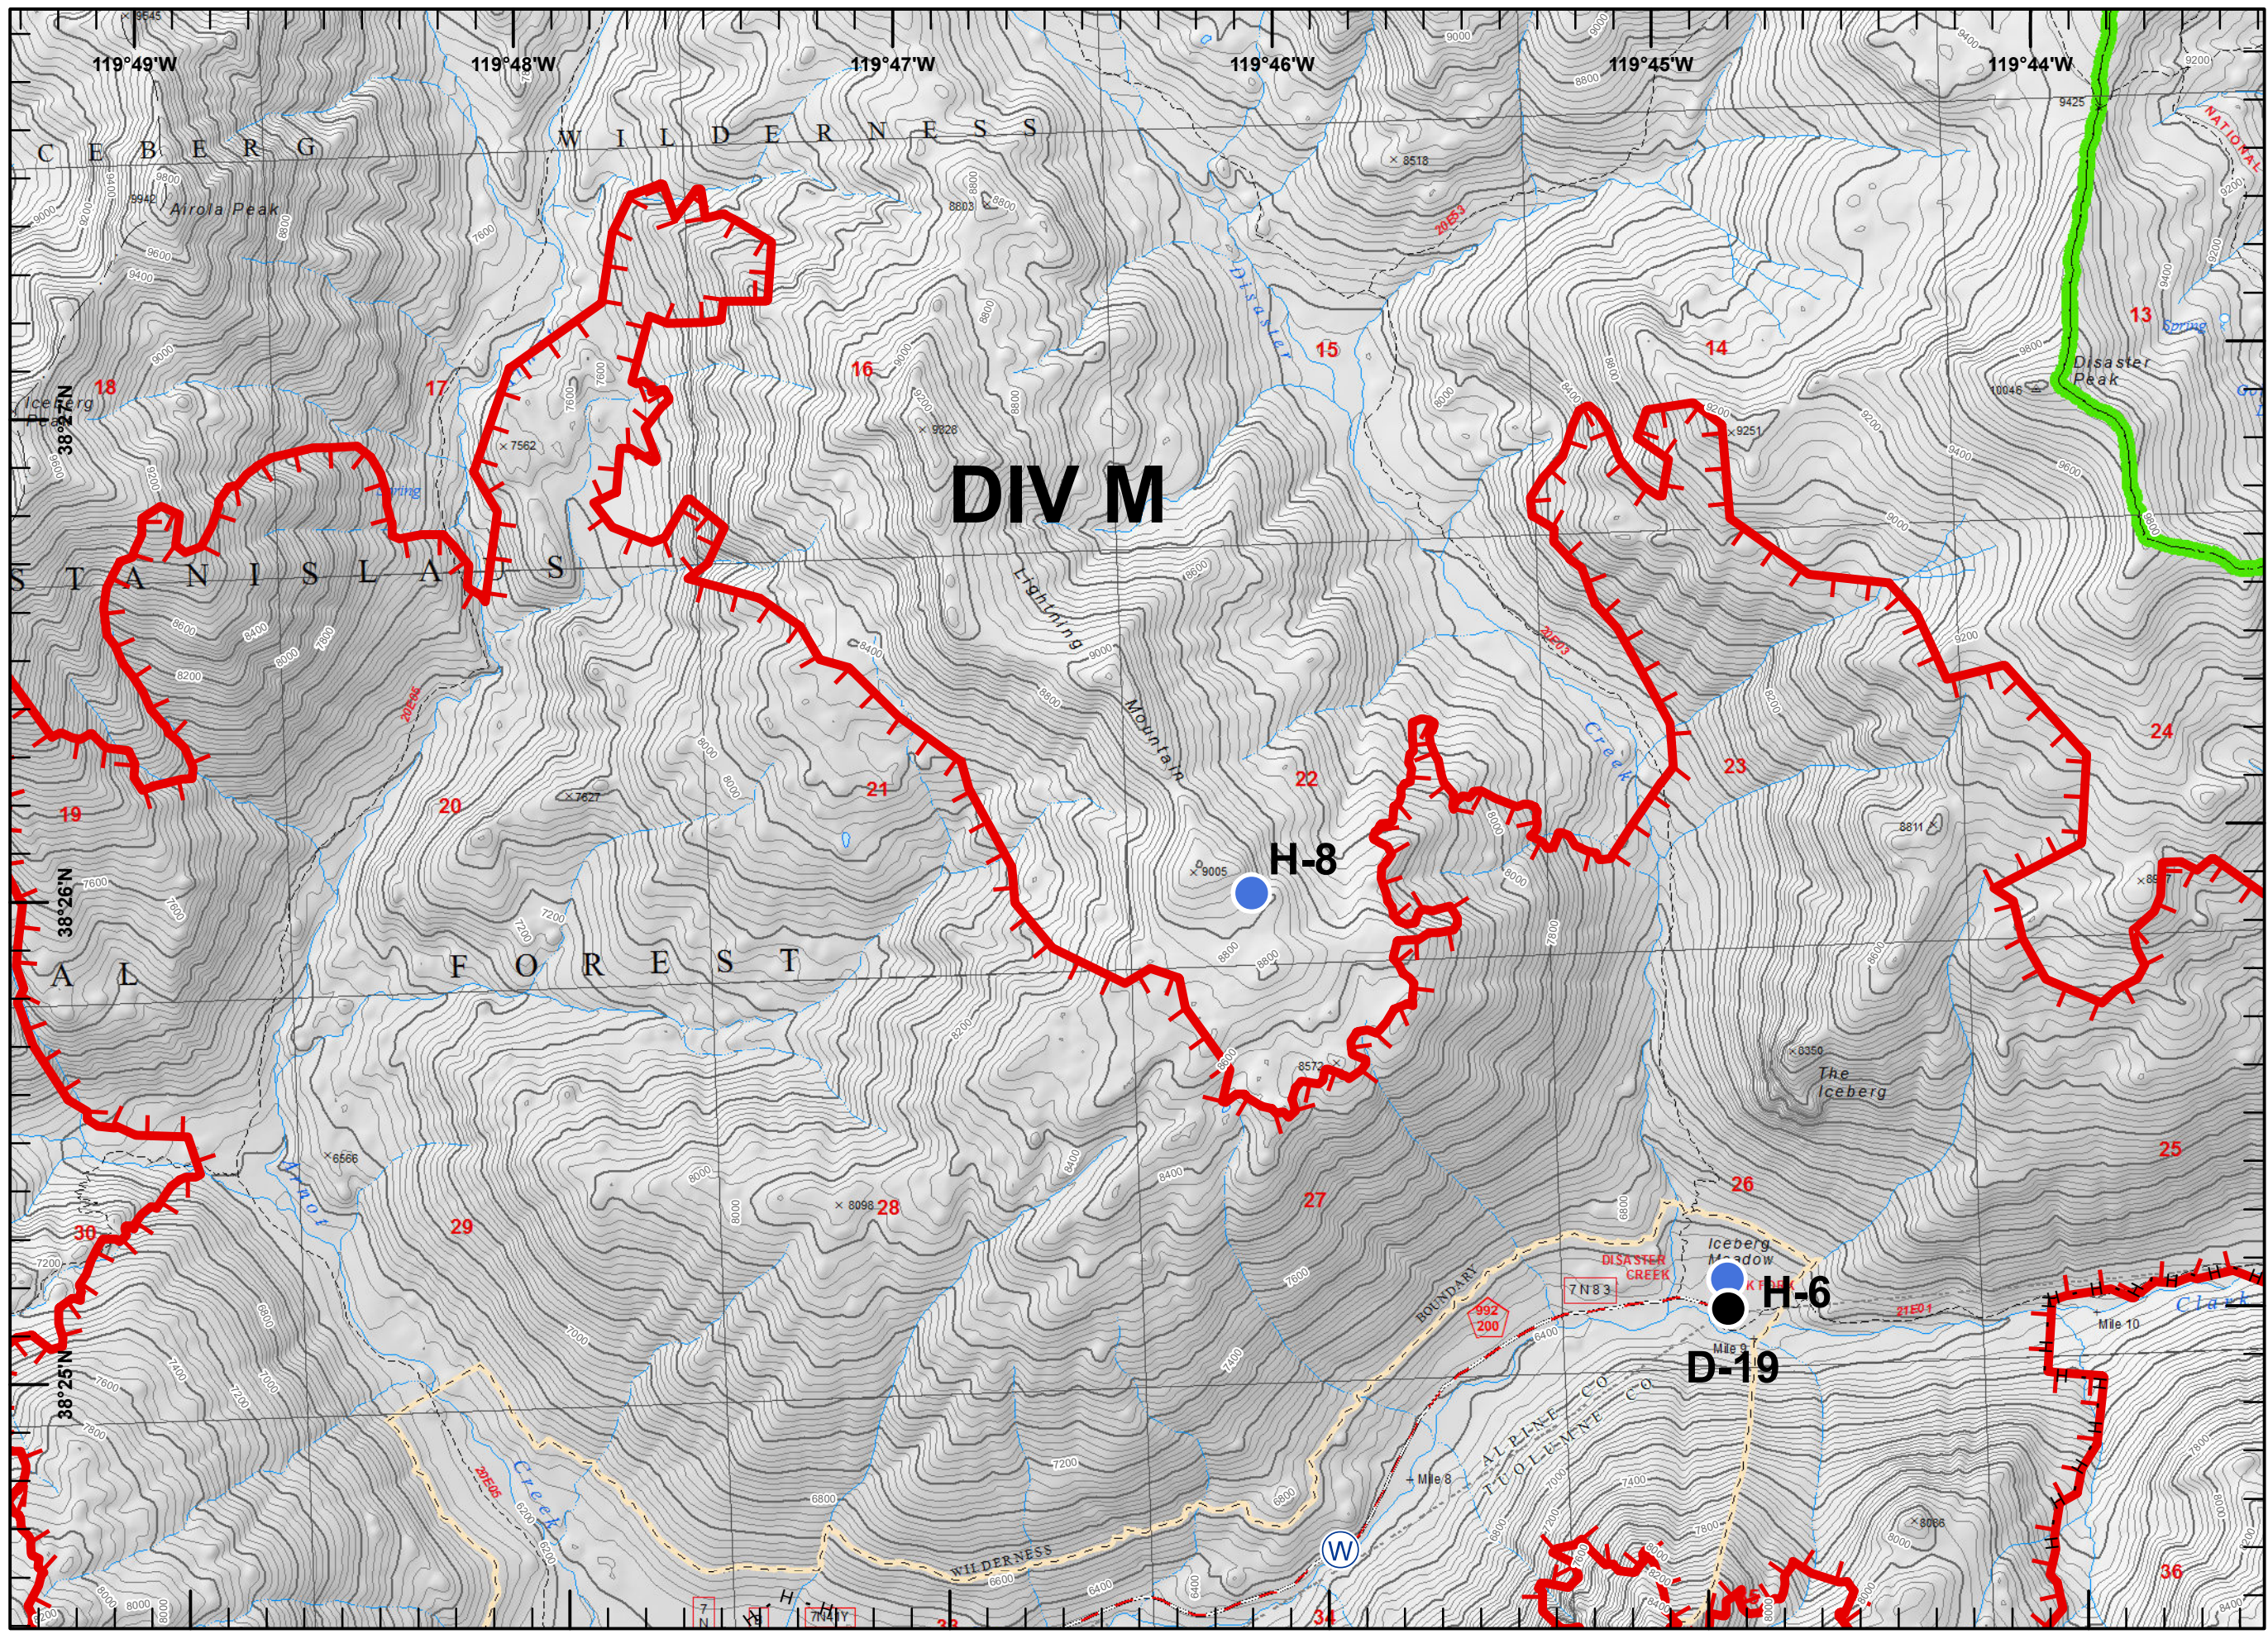

DIV M

H-8

H-6

D-19

Legend

- Drop Point
- Helispot
- Ⓜ Water Source
- ┌ Uncontrolled Fire Edge
- H - H Completed Hand Line