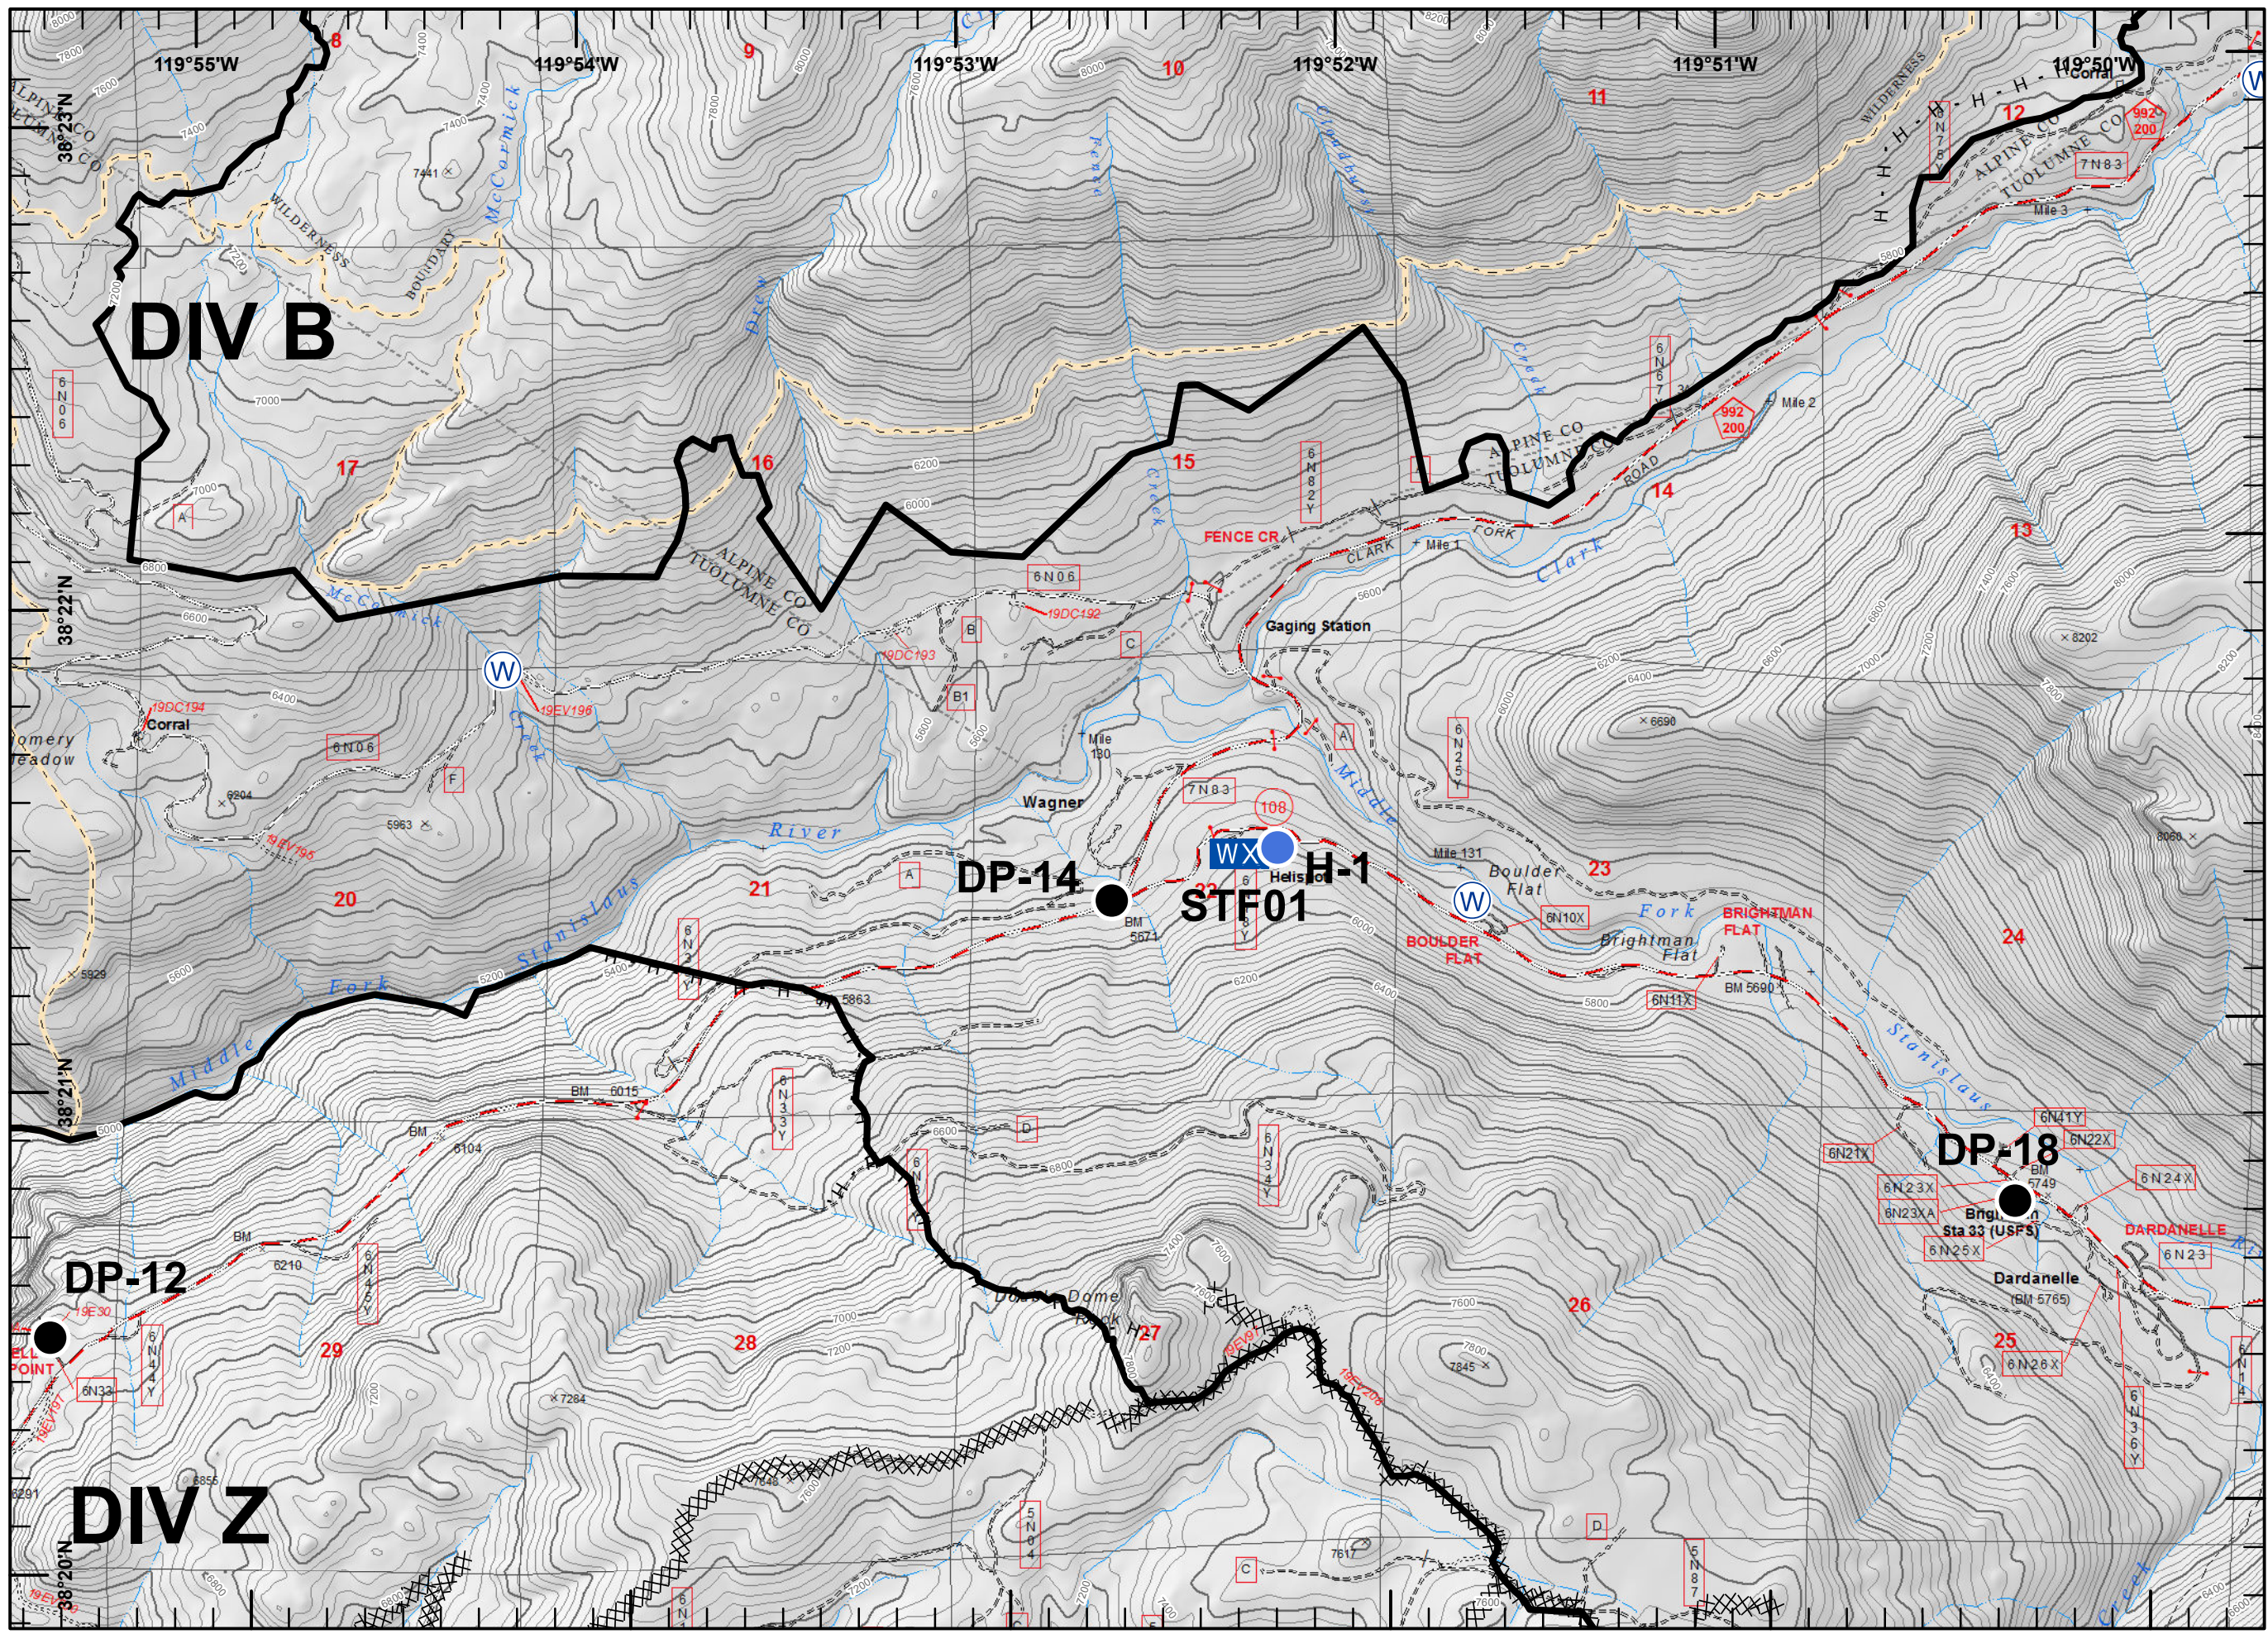

D-19

Legend

- Drop Point
- Helispot
- Ⓜ Water Source
- ┌ Uncontrolled Fire Edge
- H - H Completed Hand Line

Legend

- Helispot
- Branch Break
- Uncontrolled Fire Edge
- H - H Completed Hand Line

Legend

- Camp
- Dip Site
- Drop Point
- Helispot
- Repeater
- Division Break
- Uncontrolled Fire Edge
- Completed Line
- H - H Completed Hand Line

Legend

- Helisport
- Repeater
- Water Source
- Uncontrolled Fire Edge
- Completed Line
- Completed Hand Line

DIV T

Legend

- Drop Point
- Helispot
- Repeater
- Water Source
- Uncontrolled Fire Edge
- Completed Line
- Completed Hand Line

Legend

- Dip Site
- Drop Point
- Helipot
- Branch Break
- Completed Line
- H - H Completed Hand Line

Legend

- Drop Point
- Helispot
- WX Mobile Weather Unit
- W Water Source
- Completed Line
- XXXXX Completed Dozer Line
- H - H Completed Hand Line

Legend

- Drop Point
- || Branch Break
- Completed Line
- XXXXX Completed Dozer Line
- H - H Completed Hand Line

Legend

- Drop Point
- Helispot
- Water Source
- Other
- Division Break
- Completed Line
- Completed Dozer Line
- Completed Hand Line