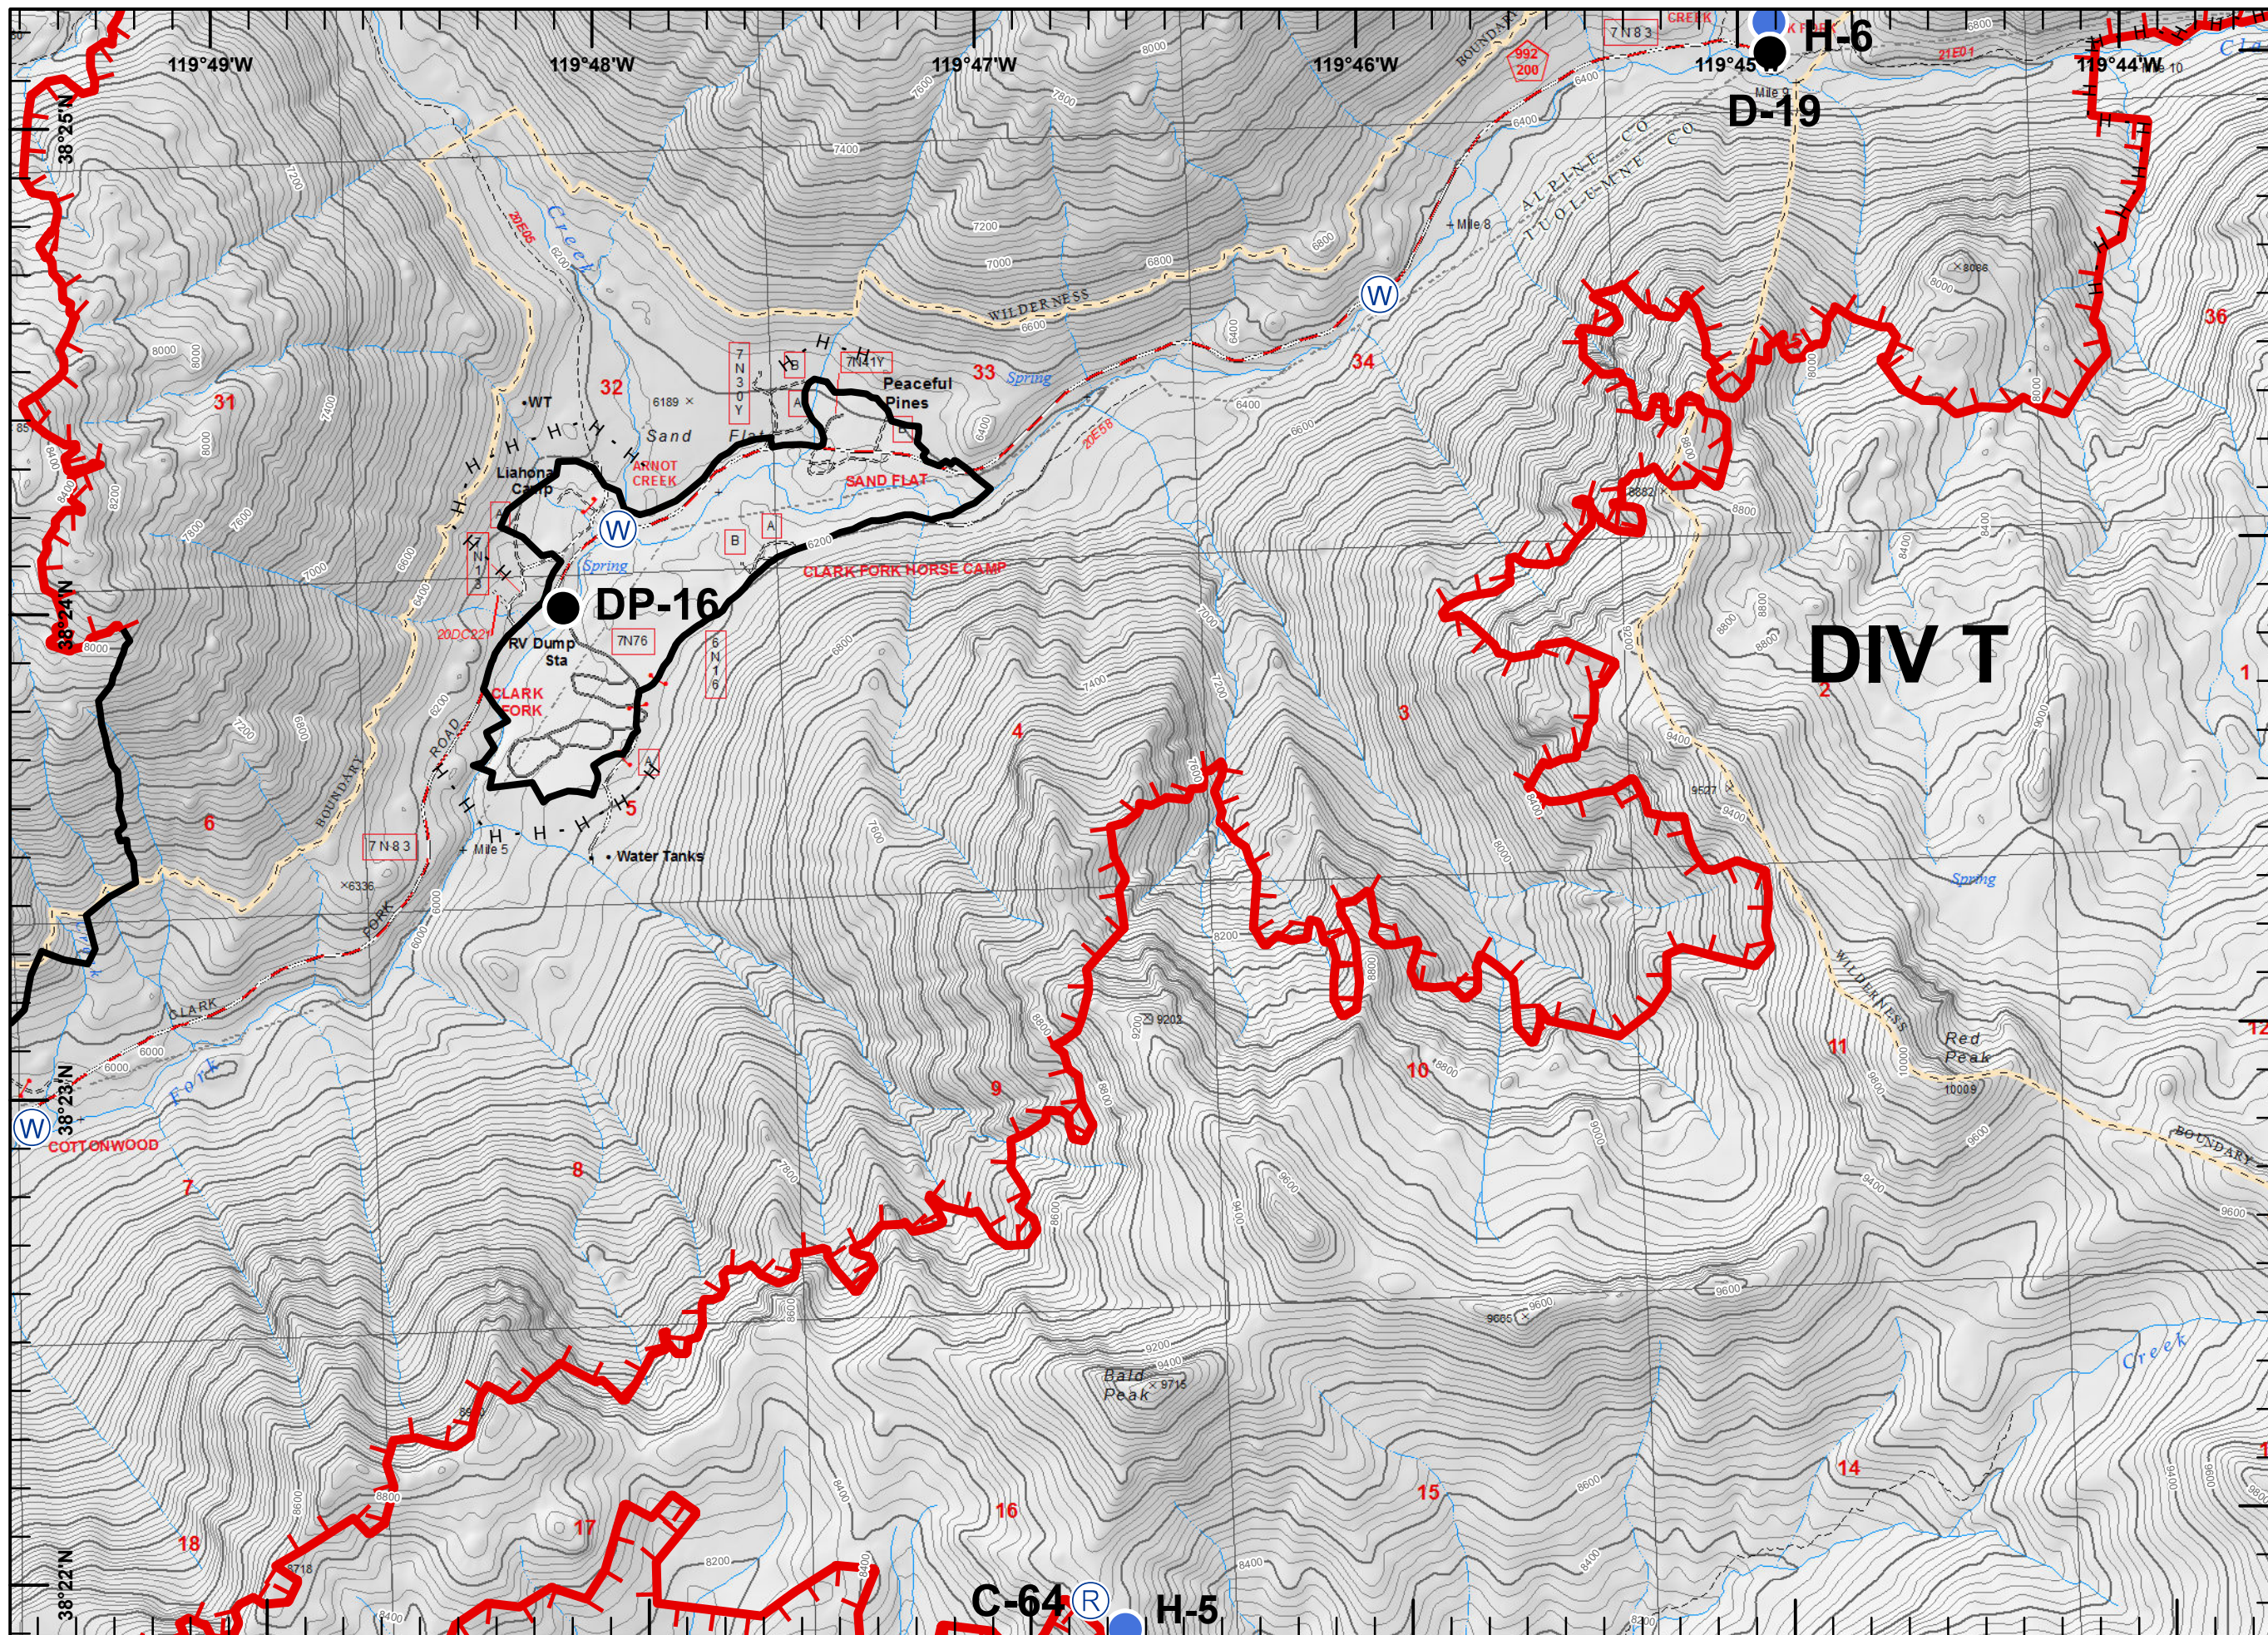

D-19

Legend

- Drop Point
- Helispot
- Ⓜ Water Source
- ┌ Uncontrolled Fire Edge
- H - H Completed Hand Line

Legend

- Helispot
- Branch Break
- Uncontrolled Fire Edge
- H - H Completed Hand Line

Legend

- Camp
- Dip Site
- Drop Point
- Helispot
- Repeater
- Division Break
- Uncontrolled Fire Edge
- Completed Line
- H - H Completed Hand Line

Legend

- Helisport
- Repeater
- Water Source
- Uncontrolled Fire Edge
- Completed Line
- Completed Hand Line

DIV T

Legend

- Drop Point
- Helispot
- Repeater
- Water Source
- Uncontrolled Fire Edge
- Completed Line
- Completed Hand Line

Legend

- Drop Point
- || Branch Break
- Completed Line
- XXXXX Completed Dozer Line
- H - H Completed Hand Line

Legend

- Drop Point
- Helispot
- Water Source
- Other
- Division Break
- Completed Line
- Completed Dozer Line
- Completed Hand Line

Legend

- Dip Site
- Drop Point
- Mobile Weather Unit
- Division Break
- Completed Line
- Completed Hand Line