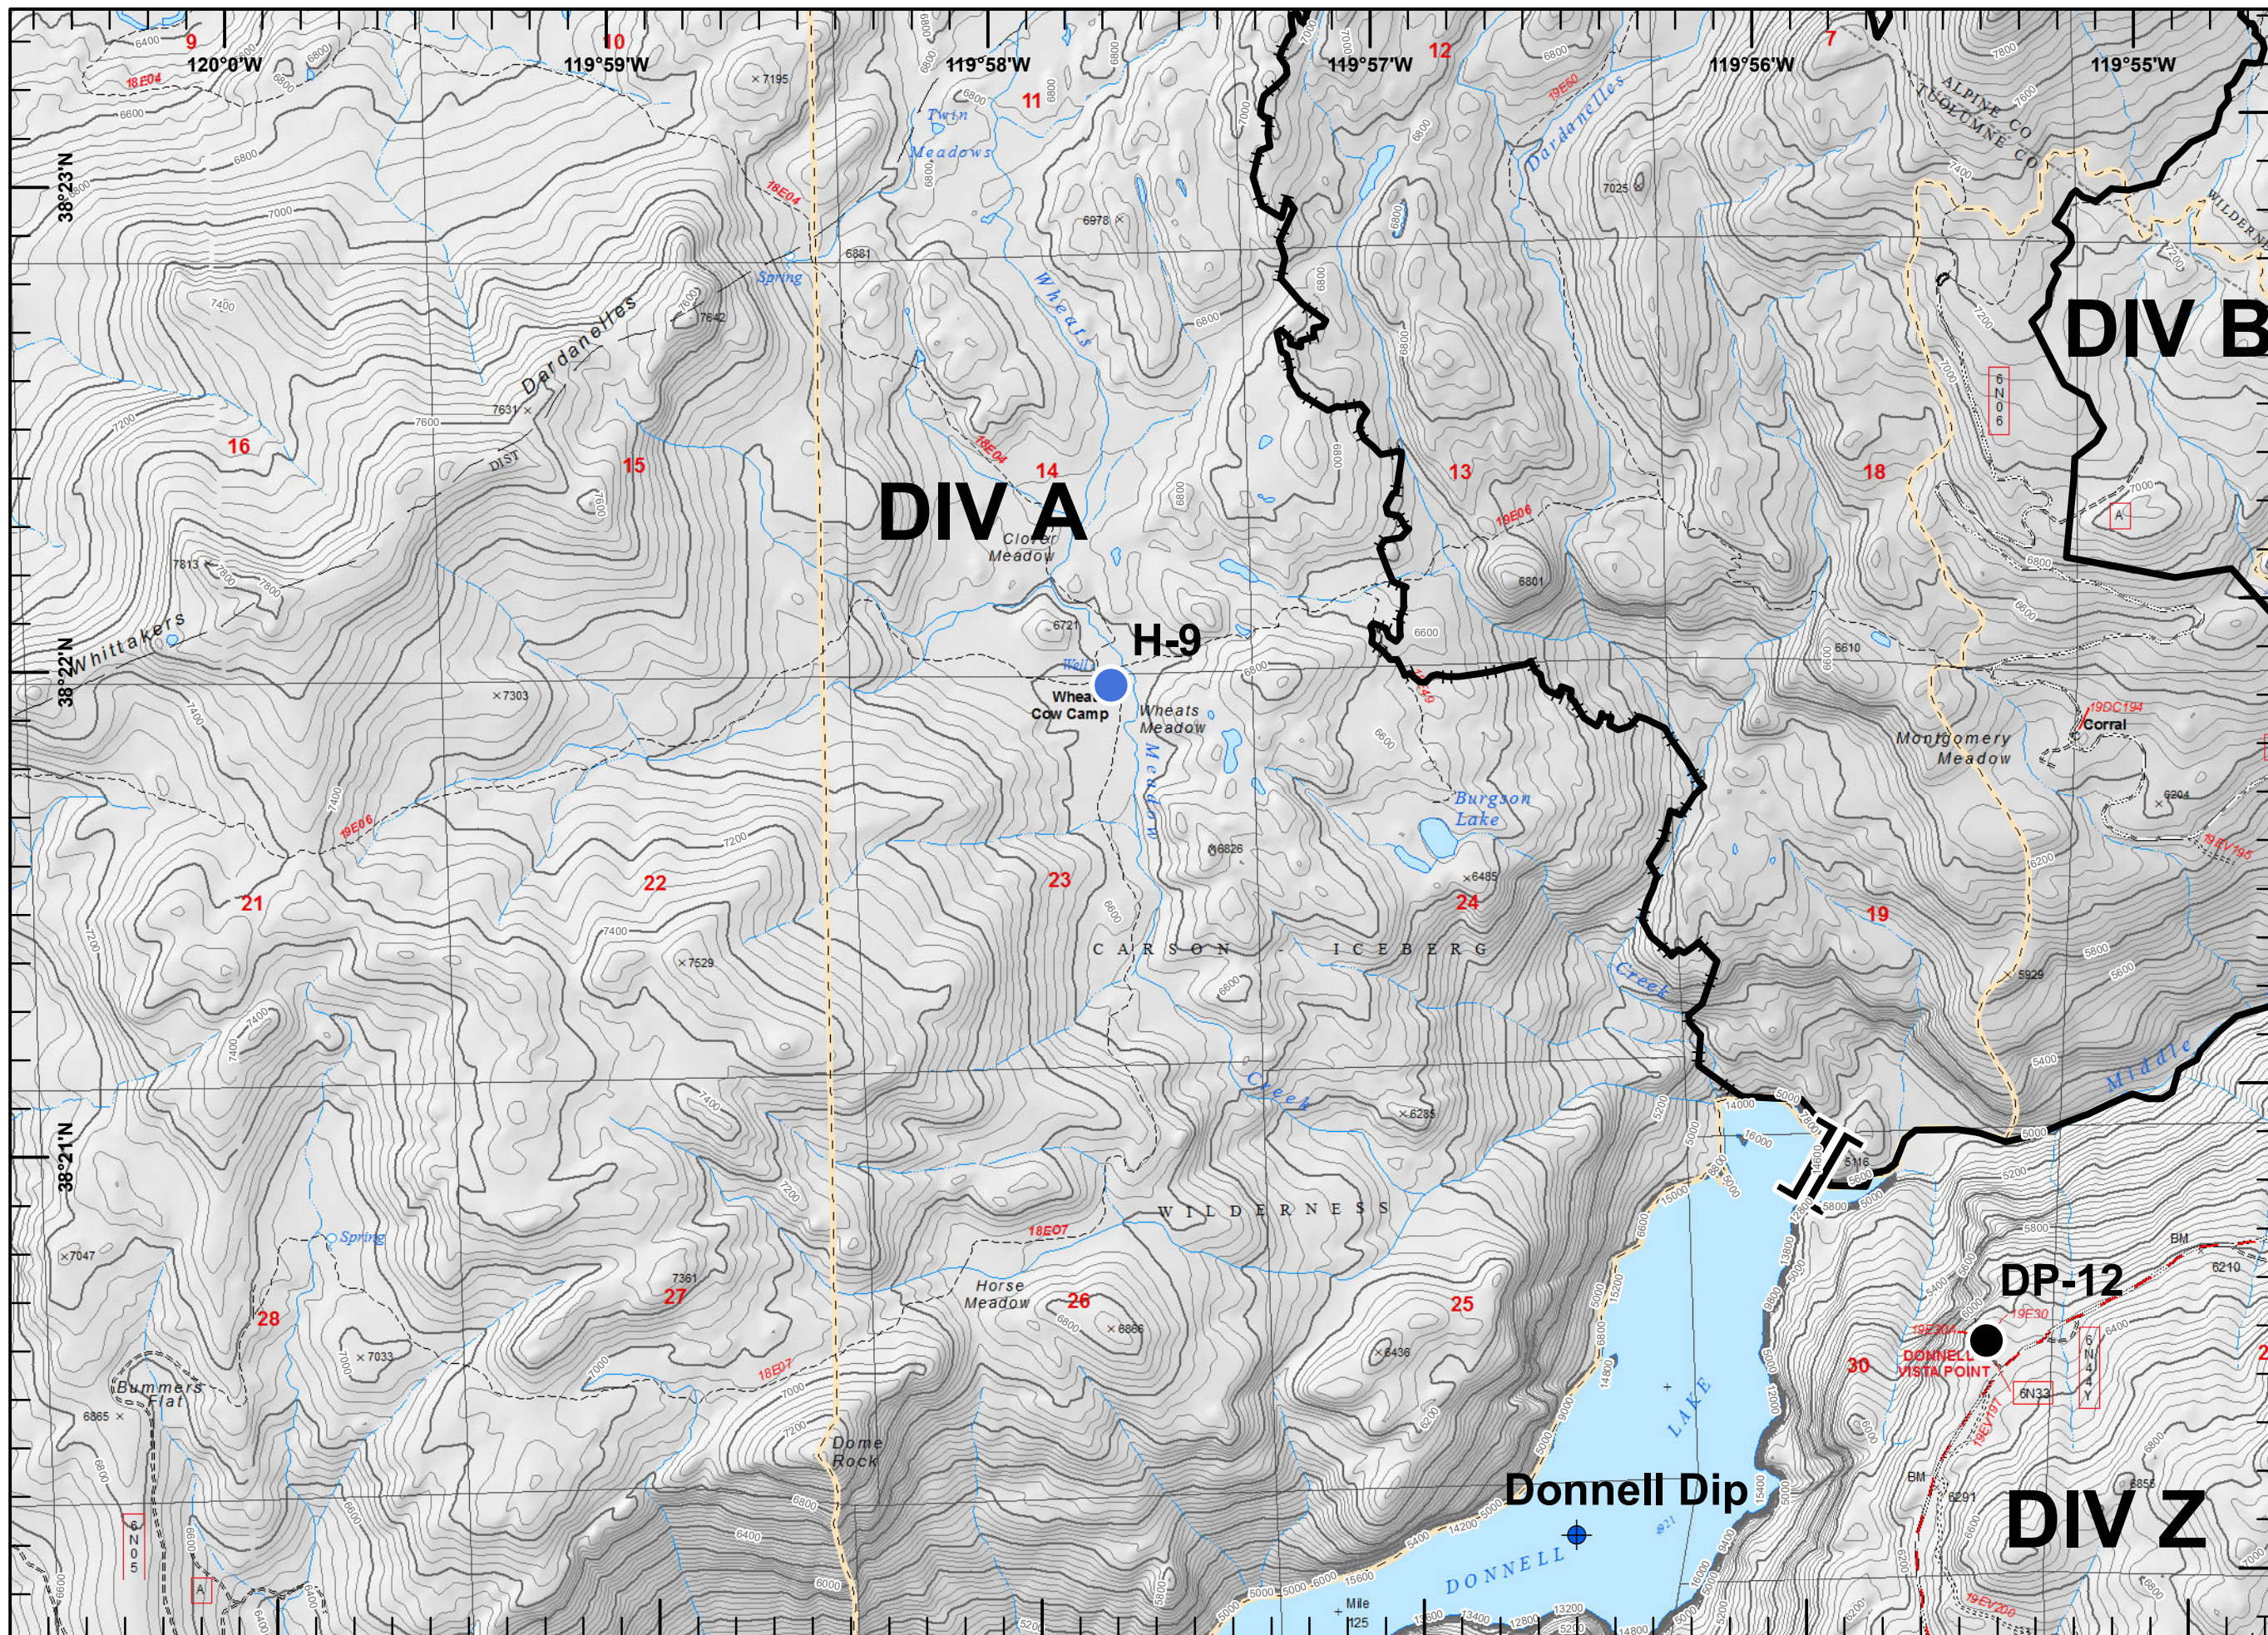

D-19

Legend

- Drop Point
- Helispot
- Ⓜ Water Source
- ┌ Uncontrolled Fire Edge
- H - H Completed Hand Line

Legend

- Helispot
- Branch Break
- Uncontrolled Fire Edge
- H - H Completed Hand Line

Legend

- Camp
- Dip Site
- Drop Point
- Helispot
- Repeater
- Division Break
- Uncontrolled Fire Edge
- Completed Line
- H - H Completed Hand Line

Legend

- Helisport
- Repeater
- Water Source
- Uncontrolled Fire Edge
- Completed Line
- Completed Hand Line

DIV T

Legend

- Drop Point
- Helispot
- Repeater
- Water Source
- Uncontrolled Fire Edge
- Completed Line
- Completed Hand Line

Legend

- Dip Site
- Drop Point
- Helipot
- Branch Break
- Completed Line
- H - H Completed Hand Line

Legend

- Drop Point
- Helispot
- WX Mobile Weather Unit
- W Water Source
- Completed Line
- XXXXX Completed Dozer Line
- H - H Completed Hand Line

Legend

- Drop Point
- || Branch Break
- Completed Line
- XXXXX Completed Dozer Line
- H - H Completed Hand Line

Legend

- Drop Point
- Helispot
- Water Source
- Other
- Division Break
- Completed Line
- Completed Dozer Line
- Completed Hand Line