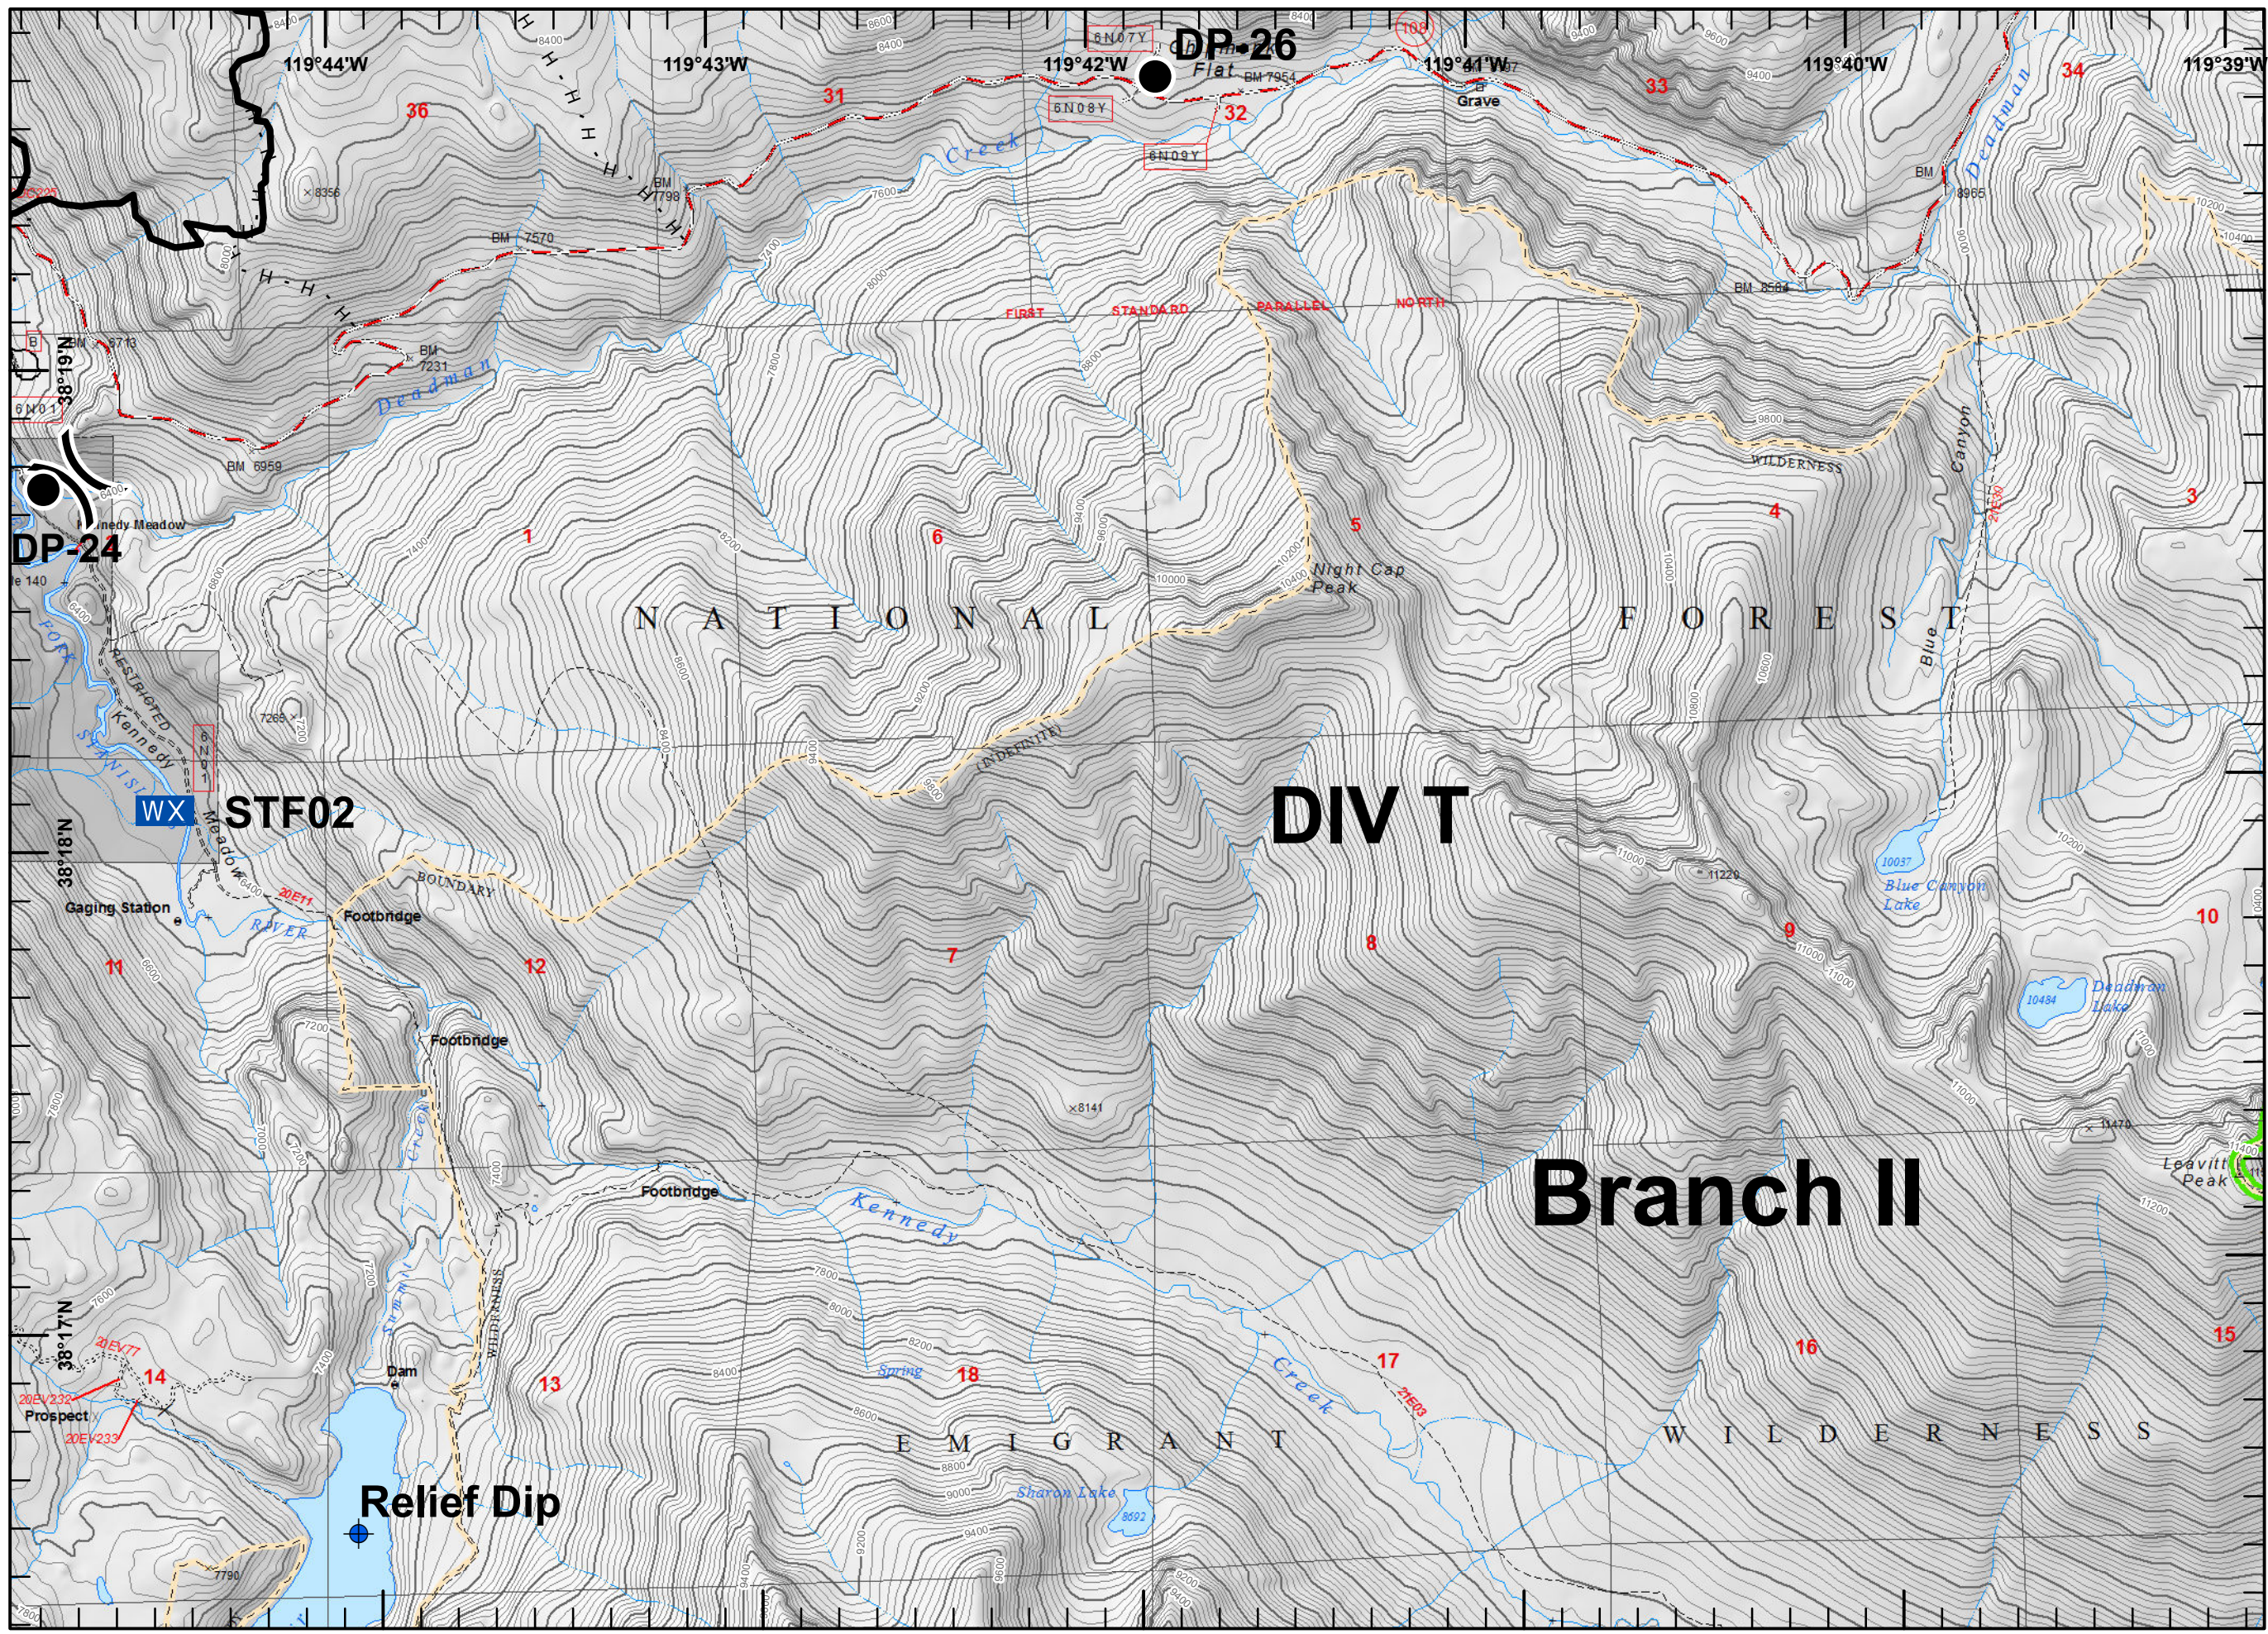

D-19

Legend

- Drop Point
- Helispot
- Ⓜ Water Source
- ┌ Uncontrolled Fire Edge
- H - H Completed Hand Line

Legend

- Helispot
- Branch Break
- Uncontrolled Fire Edge
- H - H Completed Hand Line

Legend

- Camp
- Dip Site
- Drop Point
- Helispot
- Repeater
- Division Break
- Uncontrolled Fire Edge
- Completed Line
- H - H Completed Hand Line

Legend

- Drop Point
- Helispot
- Ⓡ Repeater
- Ⓦ Water Source
- ⎵ Division Break
- ┌ Uncontrolled Fire Edge
- Completed Line
- XXXXX Completed Dozer Line
- H - H Completed Hand Line

Legend

- Drop Point
- Helispot
- Repeater
- Division Break
- Uncontrolled Fire Edge
- Completed Line
- Completed Hand Line

Legend

- Drop Point
- || Branch Break
- Completed Line
- XXXXX Completed Dozer Line
- H - H Completed Hand Line

Legend

- Drop Point
- Helispot
- Water Source
- Other
- Division Break
- Completed Line
- Completed Dozer Line
- Completed Hand Line

Legend

- Dip Site
- Drop Point
- Mobile Weather Unit
- Division Break
- Completed Line
- Completed Hand Line