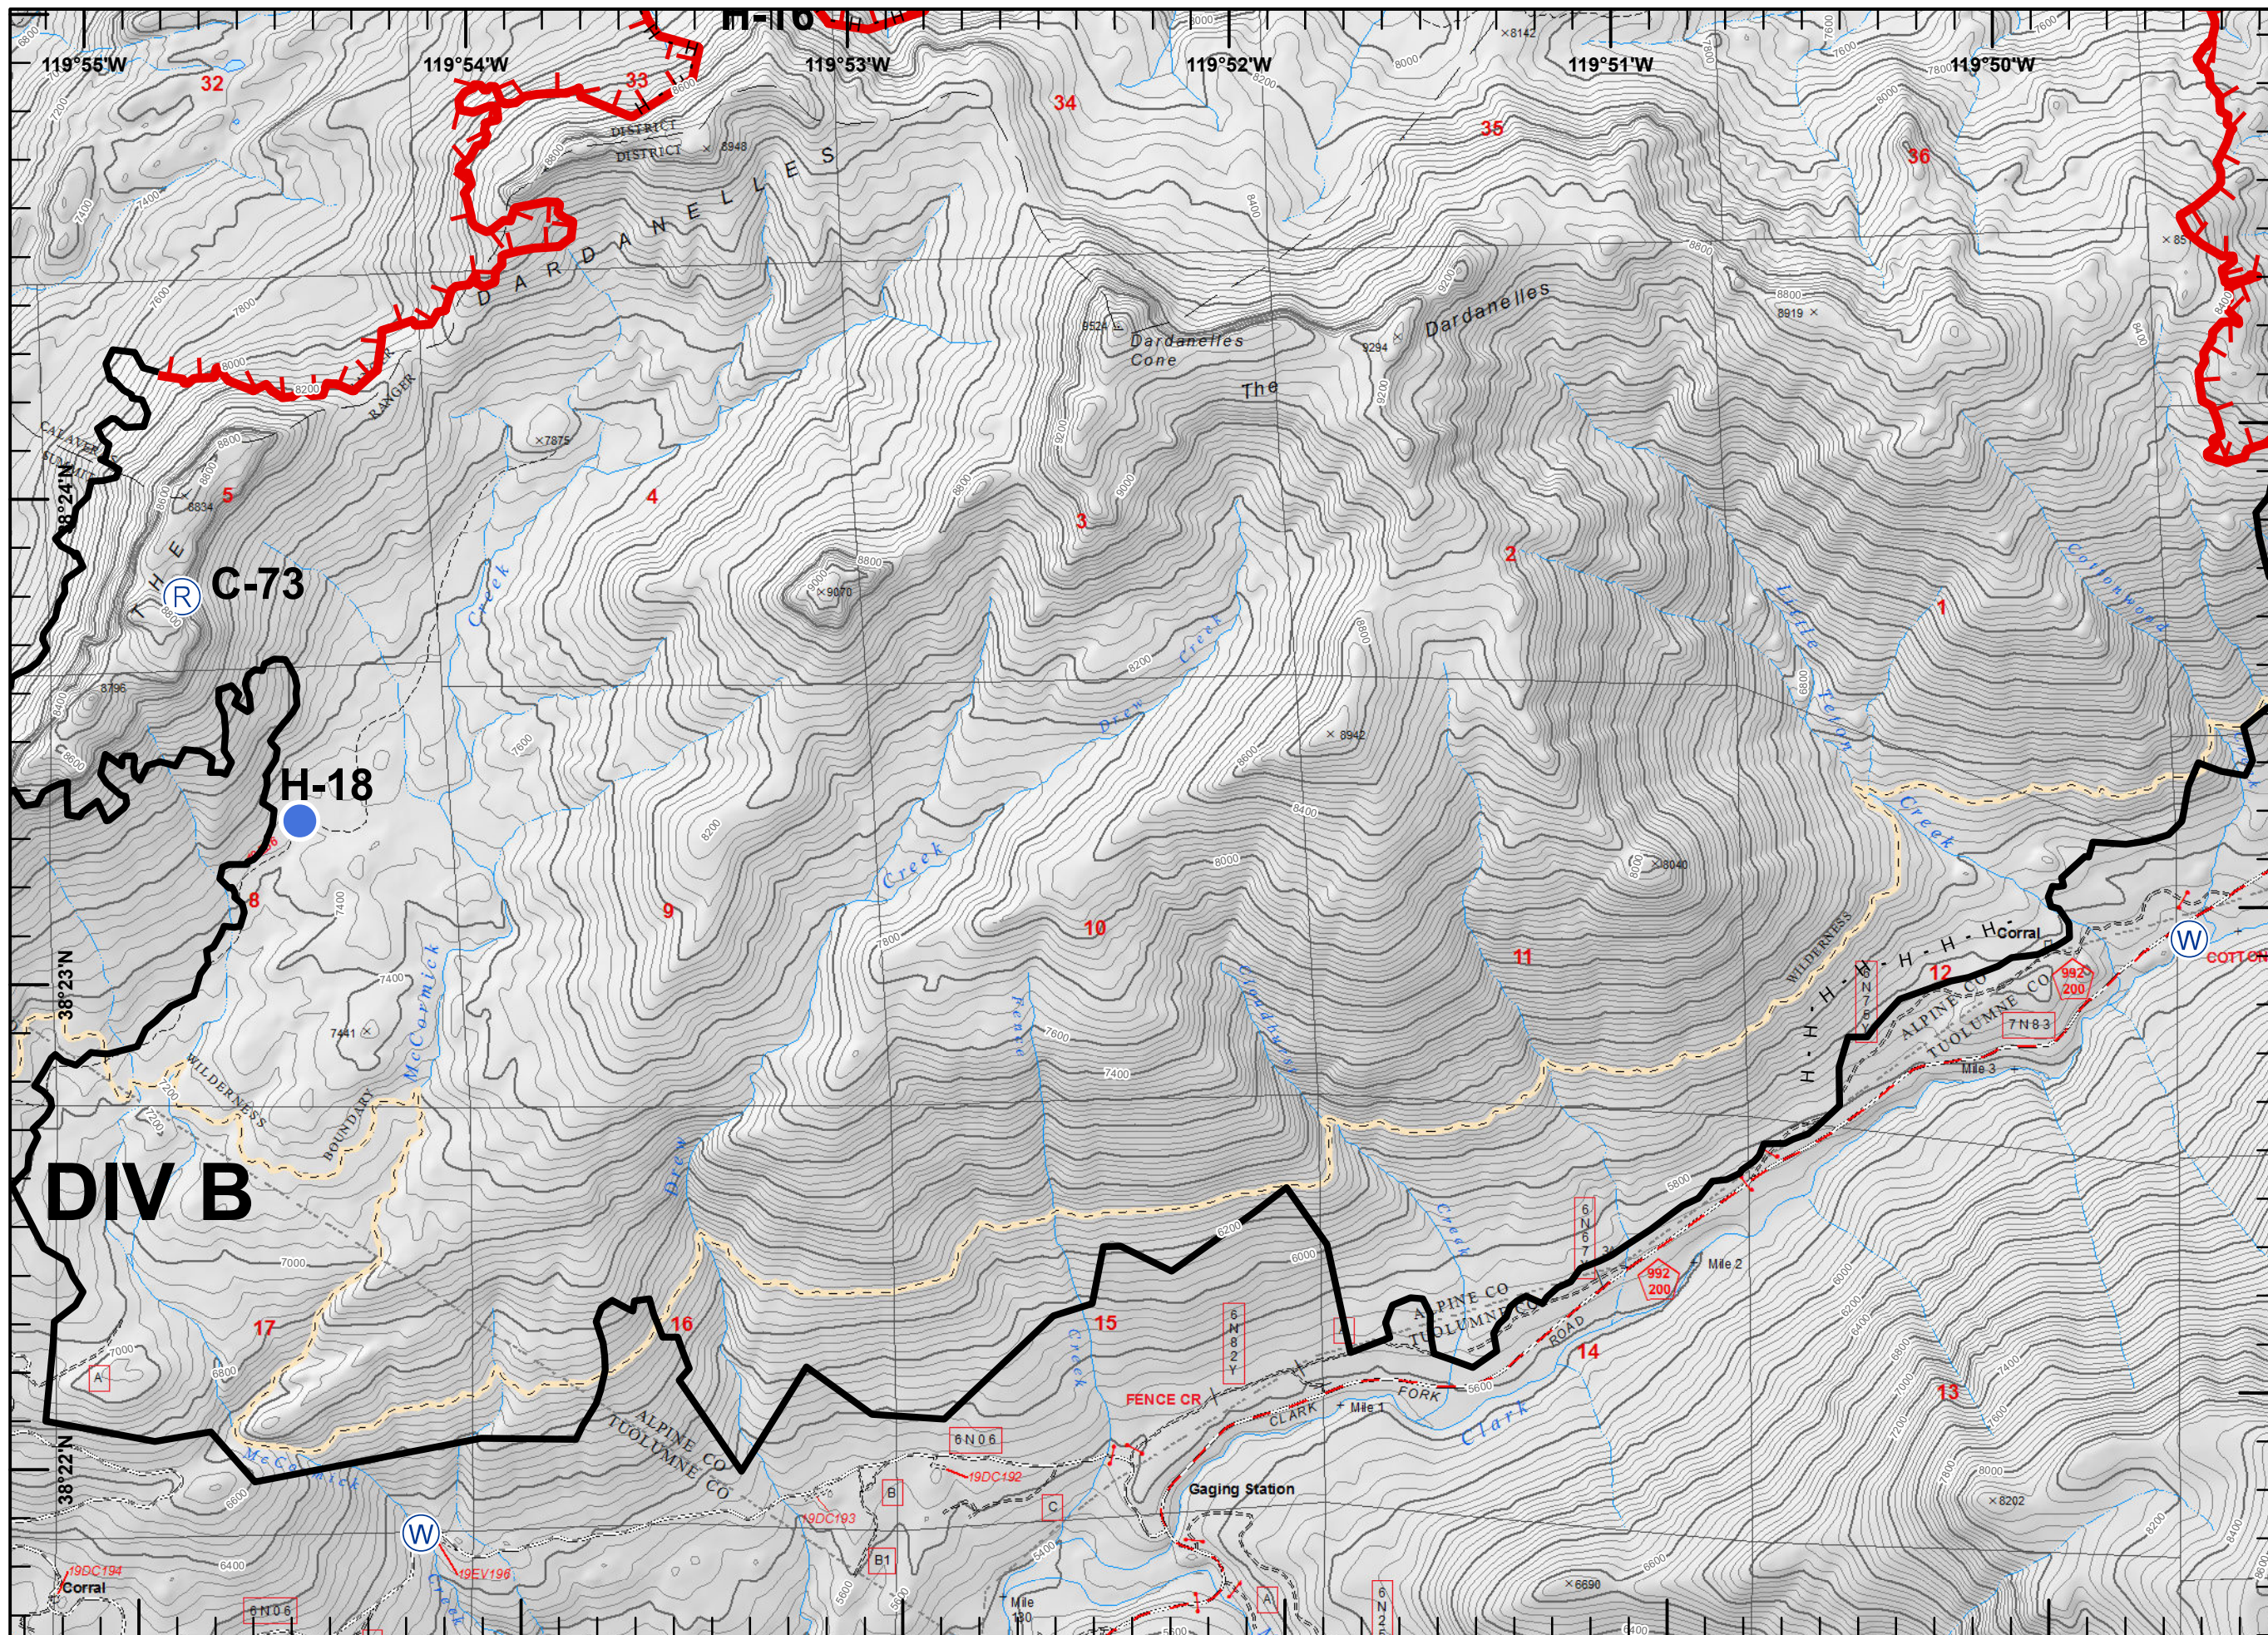

D-19

Legend

- Drop Point
- Helispot
- Ⓜ Water Source
- ┌ Uncontrolled Fire Edge
- H - H Completed Hand Line

Legend

- Helispot
- Branch Break
- Uncontrolled Fire Edge
- H - H Completed Hand Line

Legend

- Camp
- Dip Site
- Drop Point
- Helispot
- Repeater
- Division Break
- Uncontrolled Fire Edge
- Completed Line
- H - H Completed Hand Line

Legend

- Helisport
- Repeater
- Water Source
- Uncontrolled Fire Edge
- Completed Line
- Completed Hand Line

DIV T

Legend

- Drop Point
- Helispot
- Repeater
- Water Source
- Uncontrolled Fire Edge
- Completed Line
- Completed Hand Line

Legend

- Drop Point
- Helispot
- Ⓡ Repeater
- Ⓦ Water Source
- ⎵ Division Break
- ┌ Uncontrolled Fire Edge
- Completed Line
- XXXXX Completed Dozer Line
- H - H Completed Hand Line

Legend

- Drop Point
- Helispot
- Repeater
- Division Break
- Uncontrolled Fire Edge
- Completed Line
- Completed Hand Line

Legend

- Drop Point
- || Branch Break
- Completed Line
- XXXXX Completed Dozer Line
- H - H Completed Hand Line

Legend

- Drop Point
- Helispot
- Water Source
- Other
- Division Break
- Completed Line
- Completed Dozer Line
- Completed Hand Line