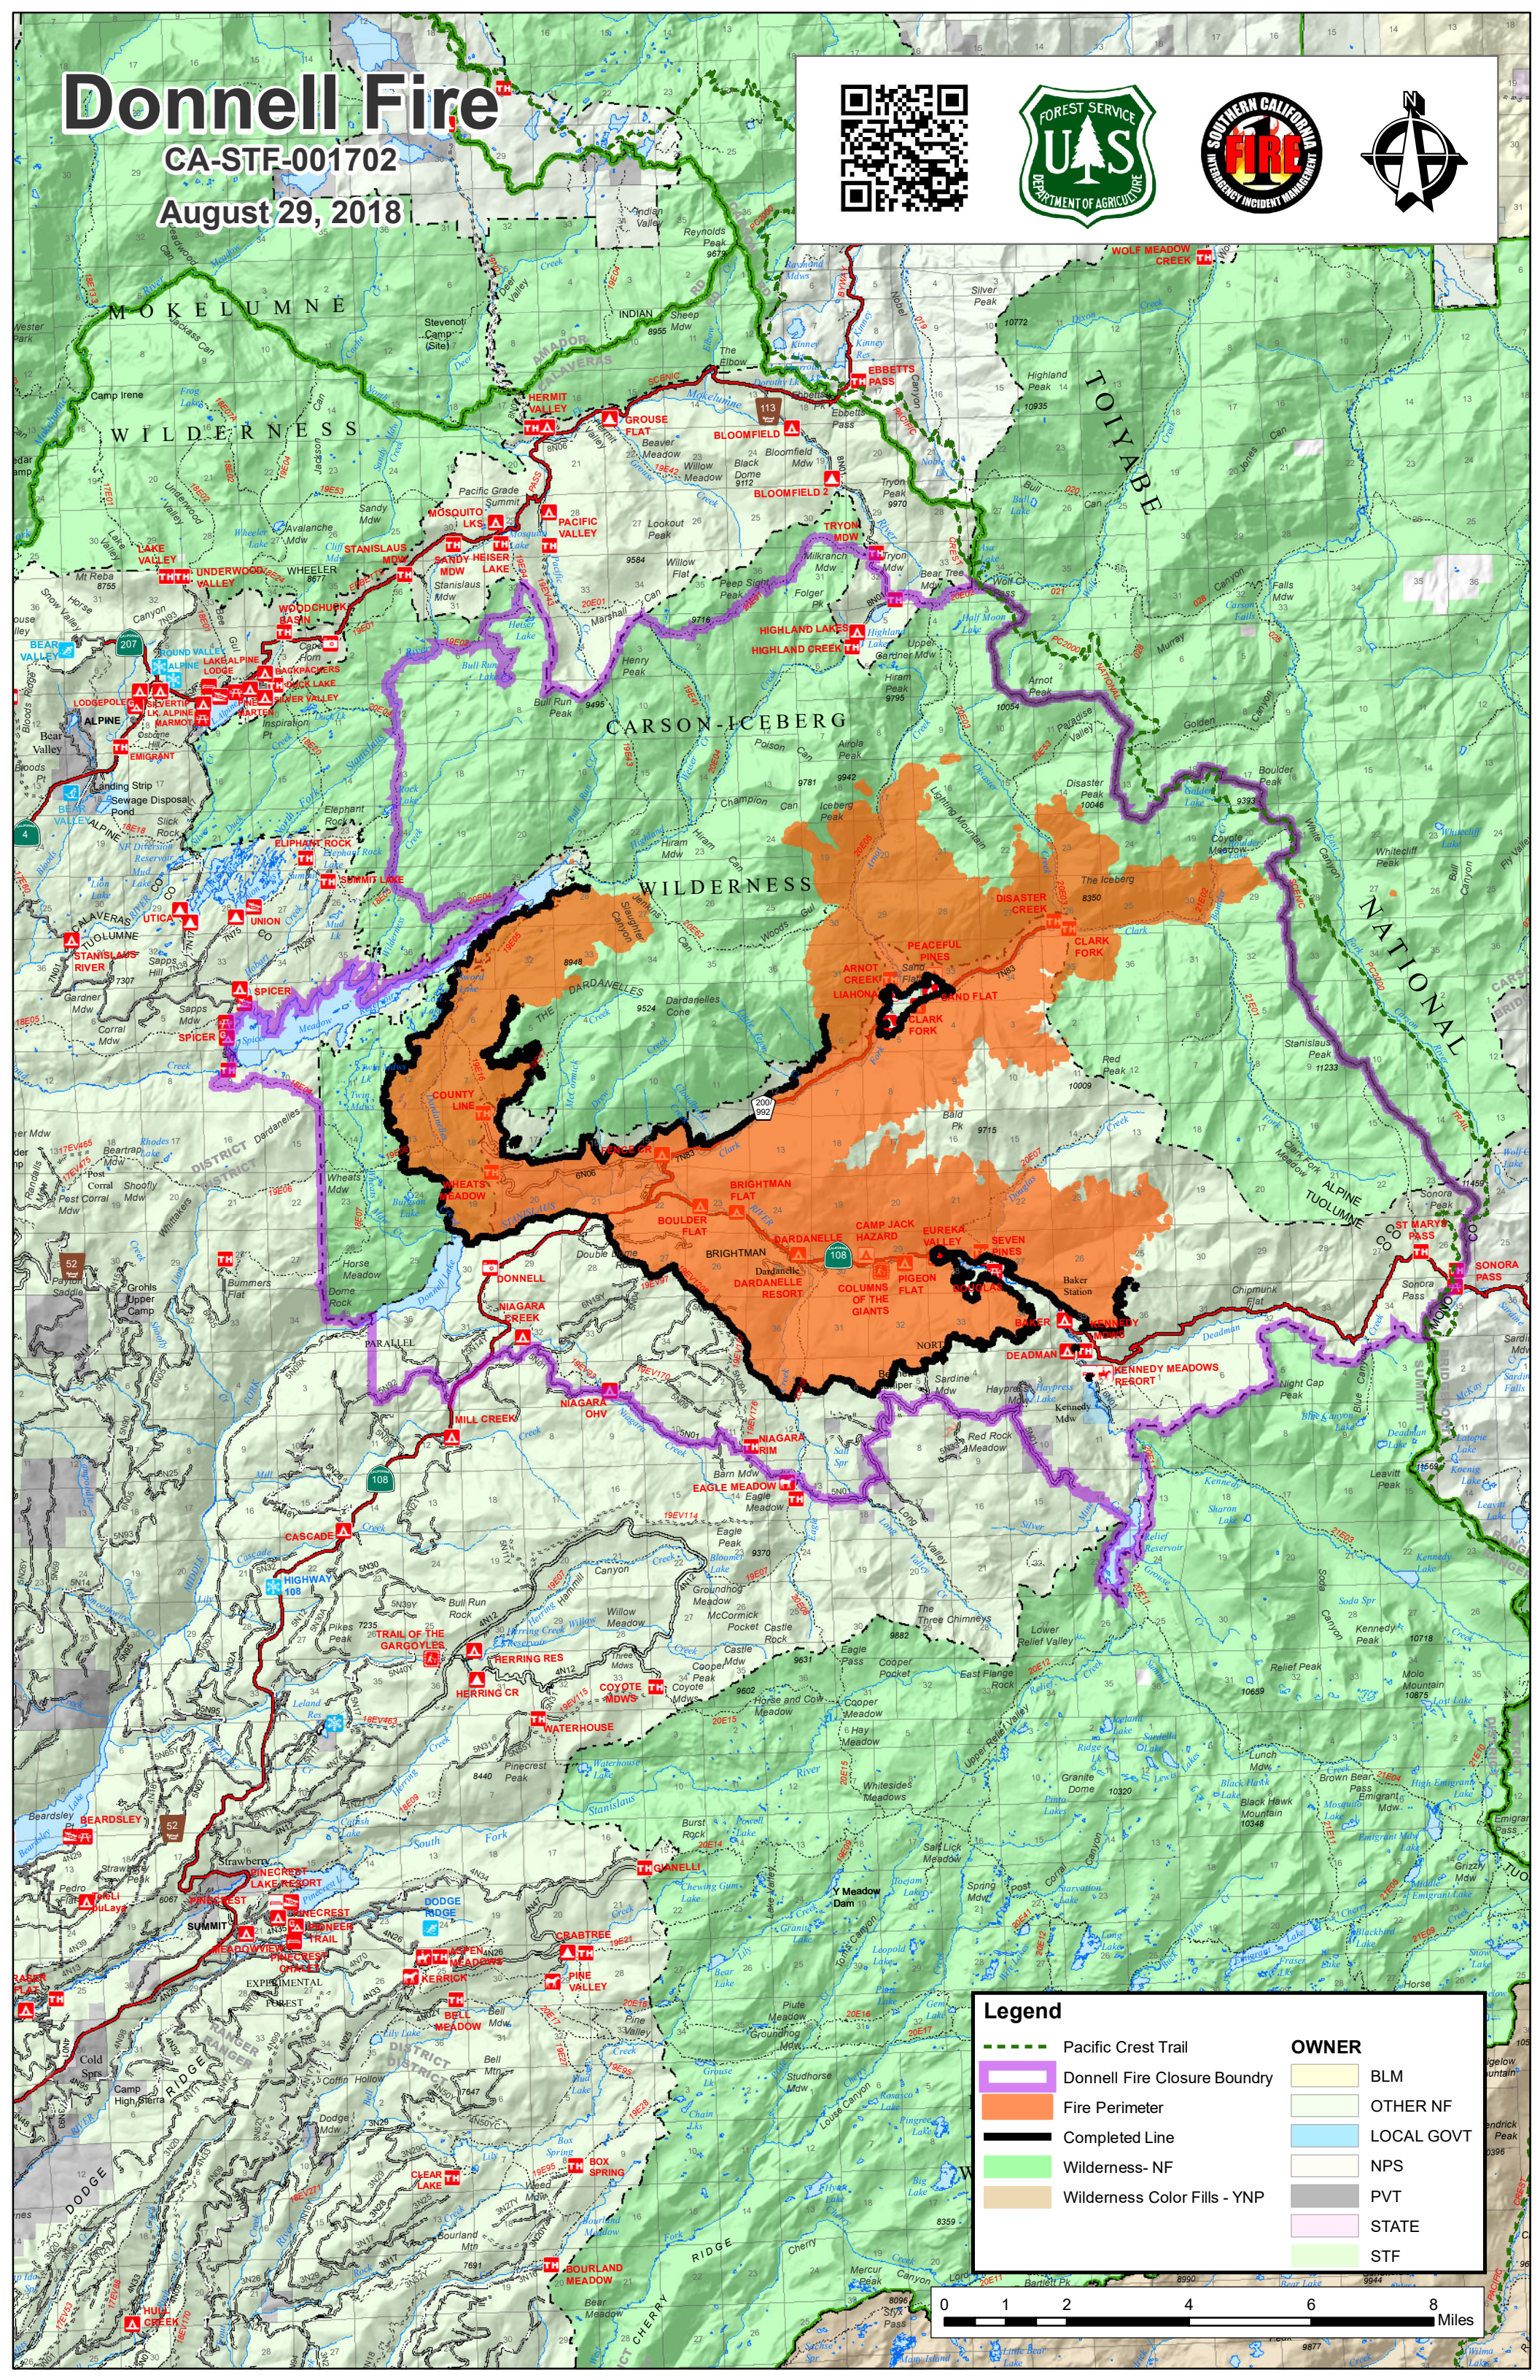

Donnell Fire

CA-STF-001702

August 29, 2018

Legend

- Pacific Crest Trail
- Donnell Fire Closure Boundary
- Fire Perimeter
- Completed Line
- Wilderness- NF
- Wilderness Color Fills - YNP

OWNER

- BLM
- OTHER NF
- LOCAL GOVT
- NPS
- PVT
- STATE
- STF