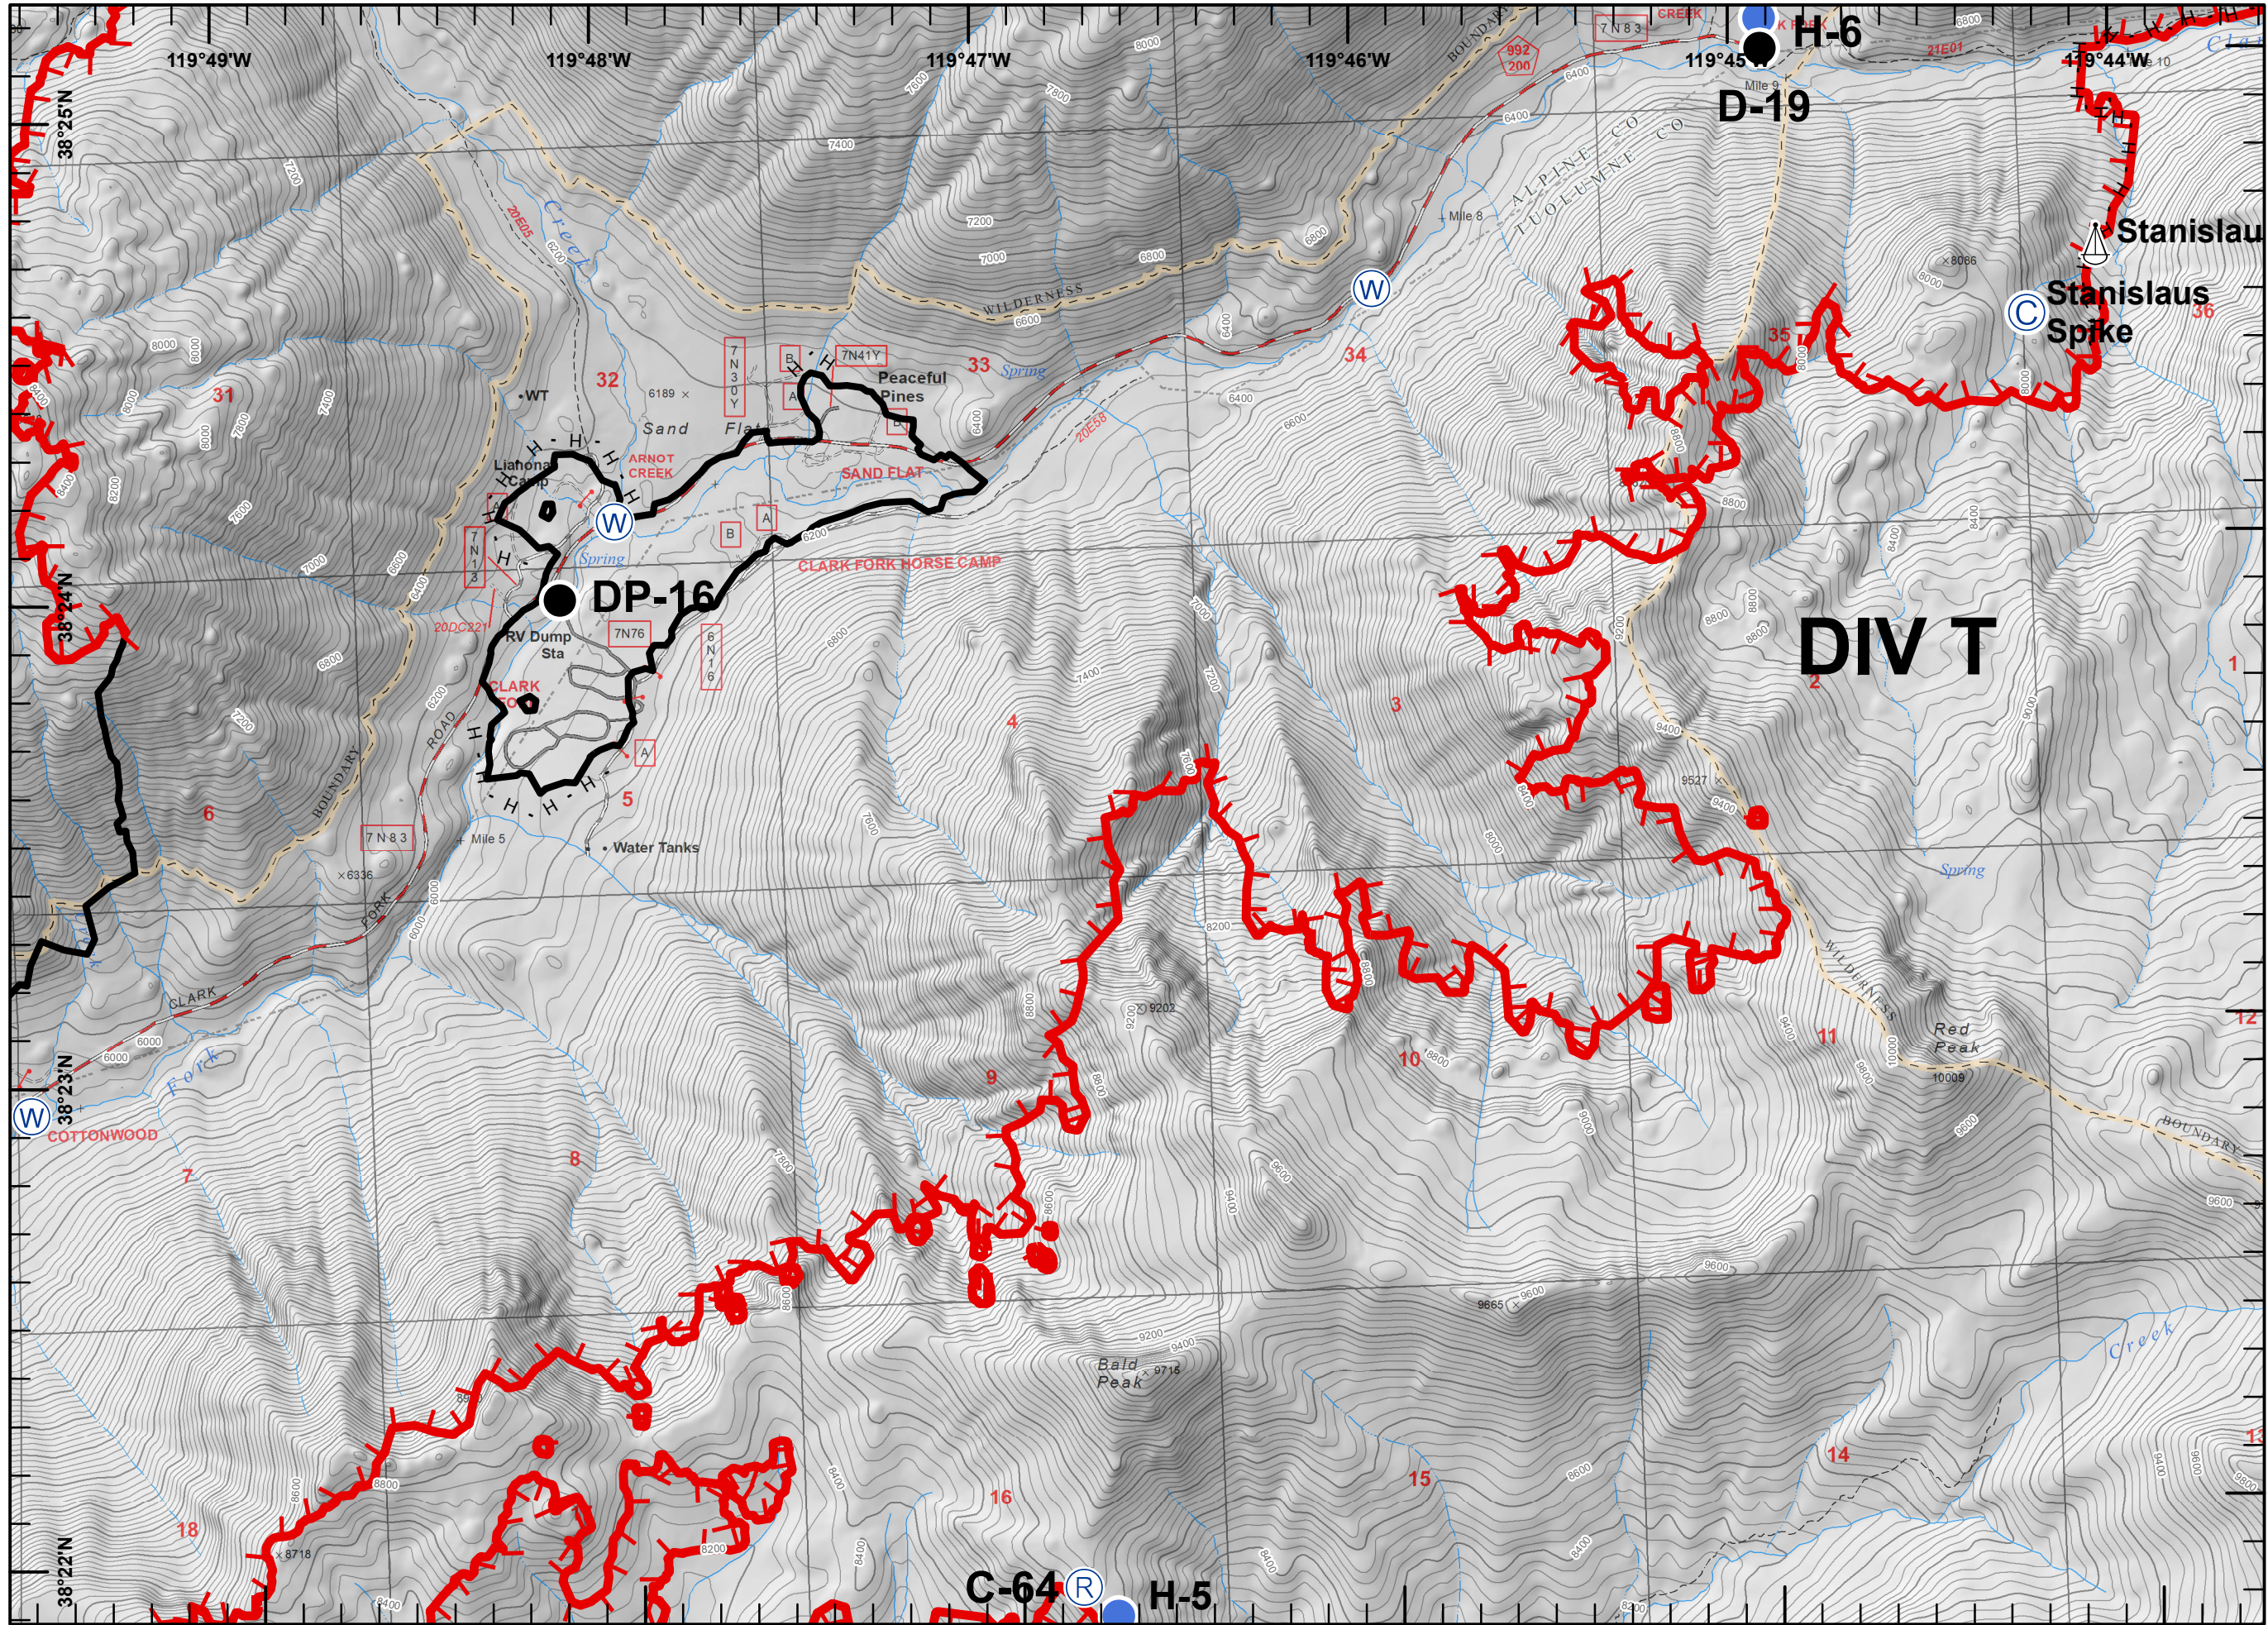

- Camp
- Helipoint
- Sling Site
- Branch Break
- Uncontrolled Fire Edge
- H - H Completed Hand Line

- Camp
- Dip Site
- Drop Point
- Helispot
- Repeater
- Division Break

- Uncontrolled Fire Edge
- Completed Line
- H - H Completed Hand Line

- Helispot
- Repeater
- Water Source
- Uncontrolled Fire Edge
- Completed Line
- H - H Completed Hand Line

- Camp
- Drop Point
- Helispot
- Repeater
- Sling Site
- Water Source
- Uncontrolled Fire Edge
- Completed Line
- H - H Completed Hand Line

- Dip Site
- Drop Point
- Helispot
- Branch Break
- Completed Line
- H - H Completed Hand Line

- Drop Point
- Helispot
- WX Mobile Weather Unit
- W Water Source
- Completed Line
- XXXXX Completed Dozer Line
- H - H Completed Hand Line

- Drop Point
- || Branch Break
- Completed Line
- XXXXX Completed Dozer Line
- H - H Completed Hand Line

- Drop Point
- Helispot
- W Water Source
- Other
- Division Break
- Completed Line
- Completed Dozer Line
- H - H Completed Hand Line