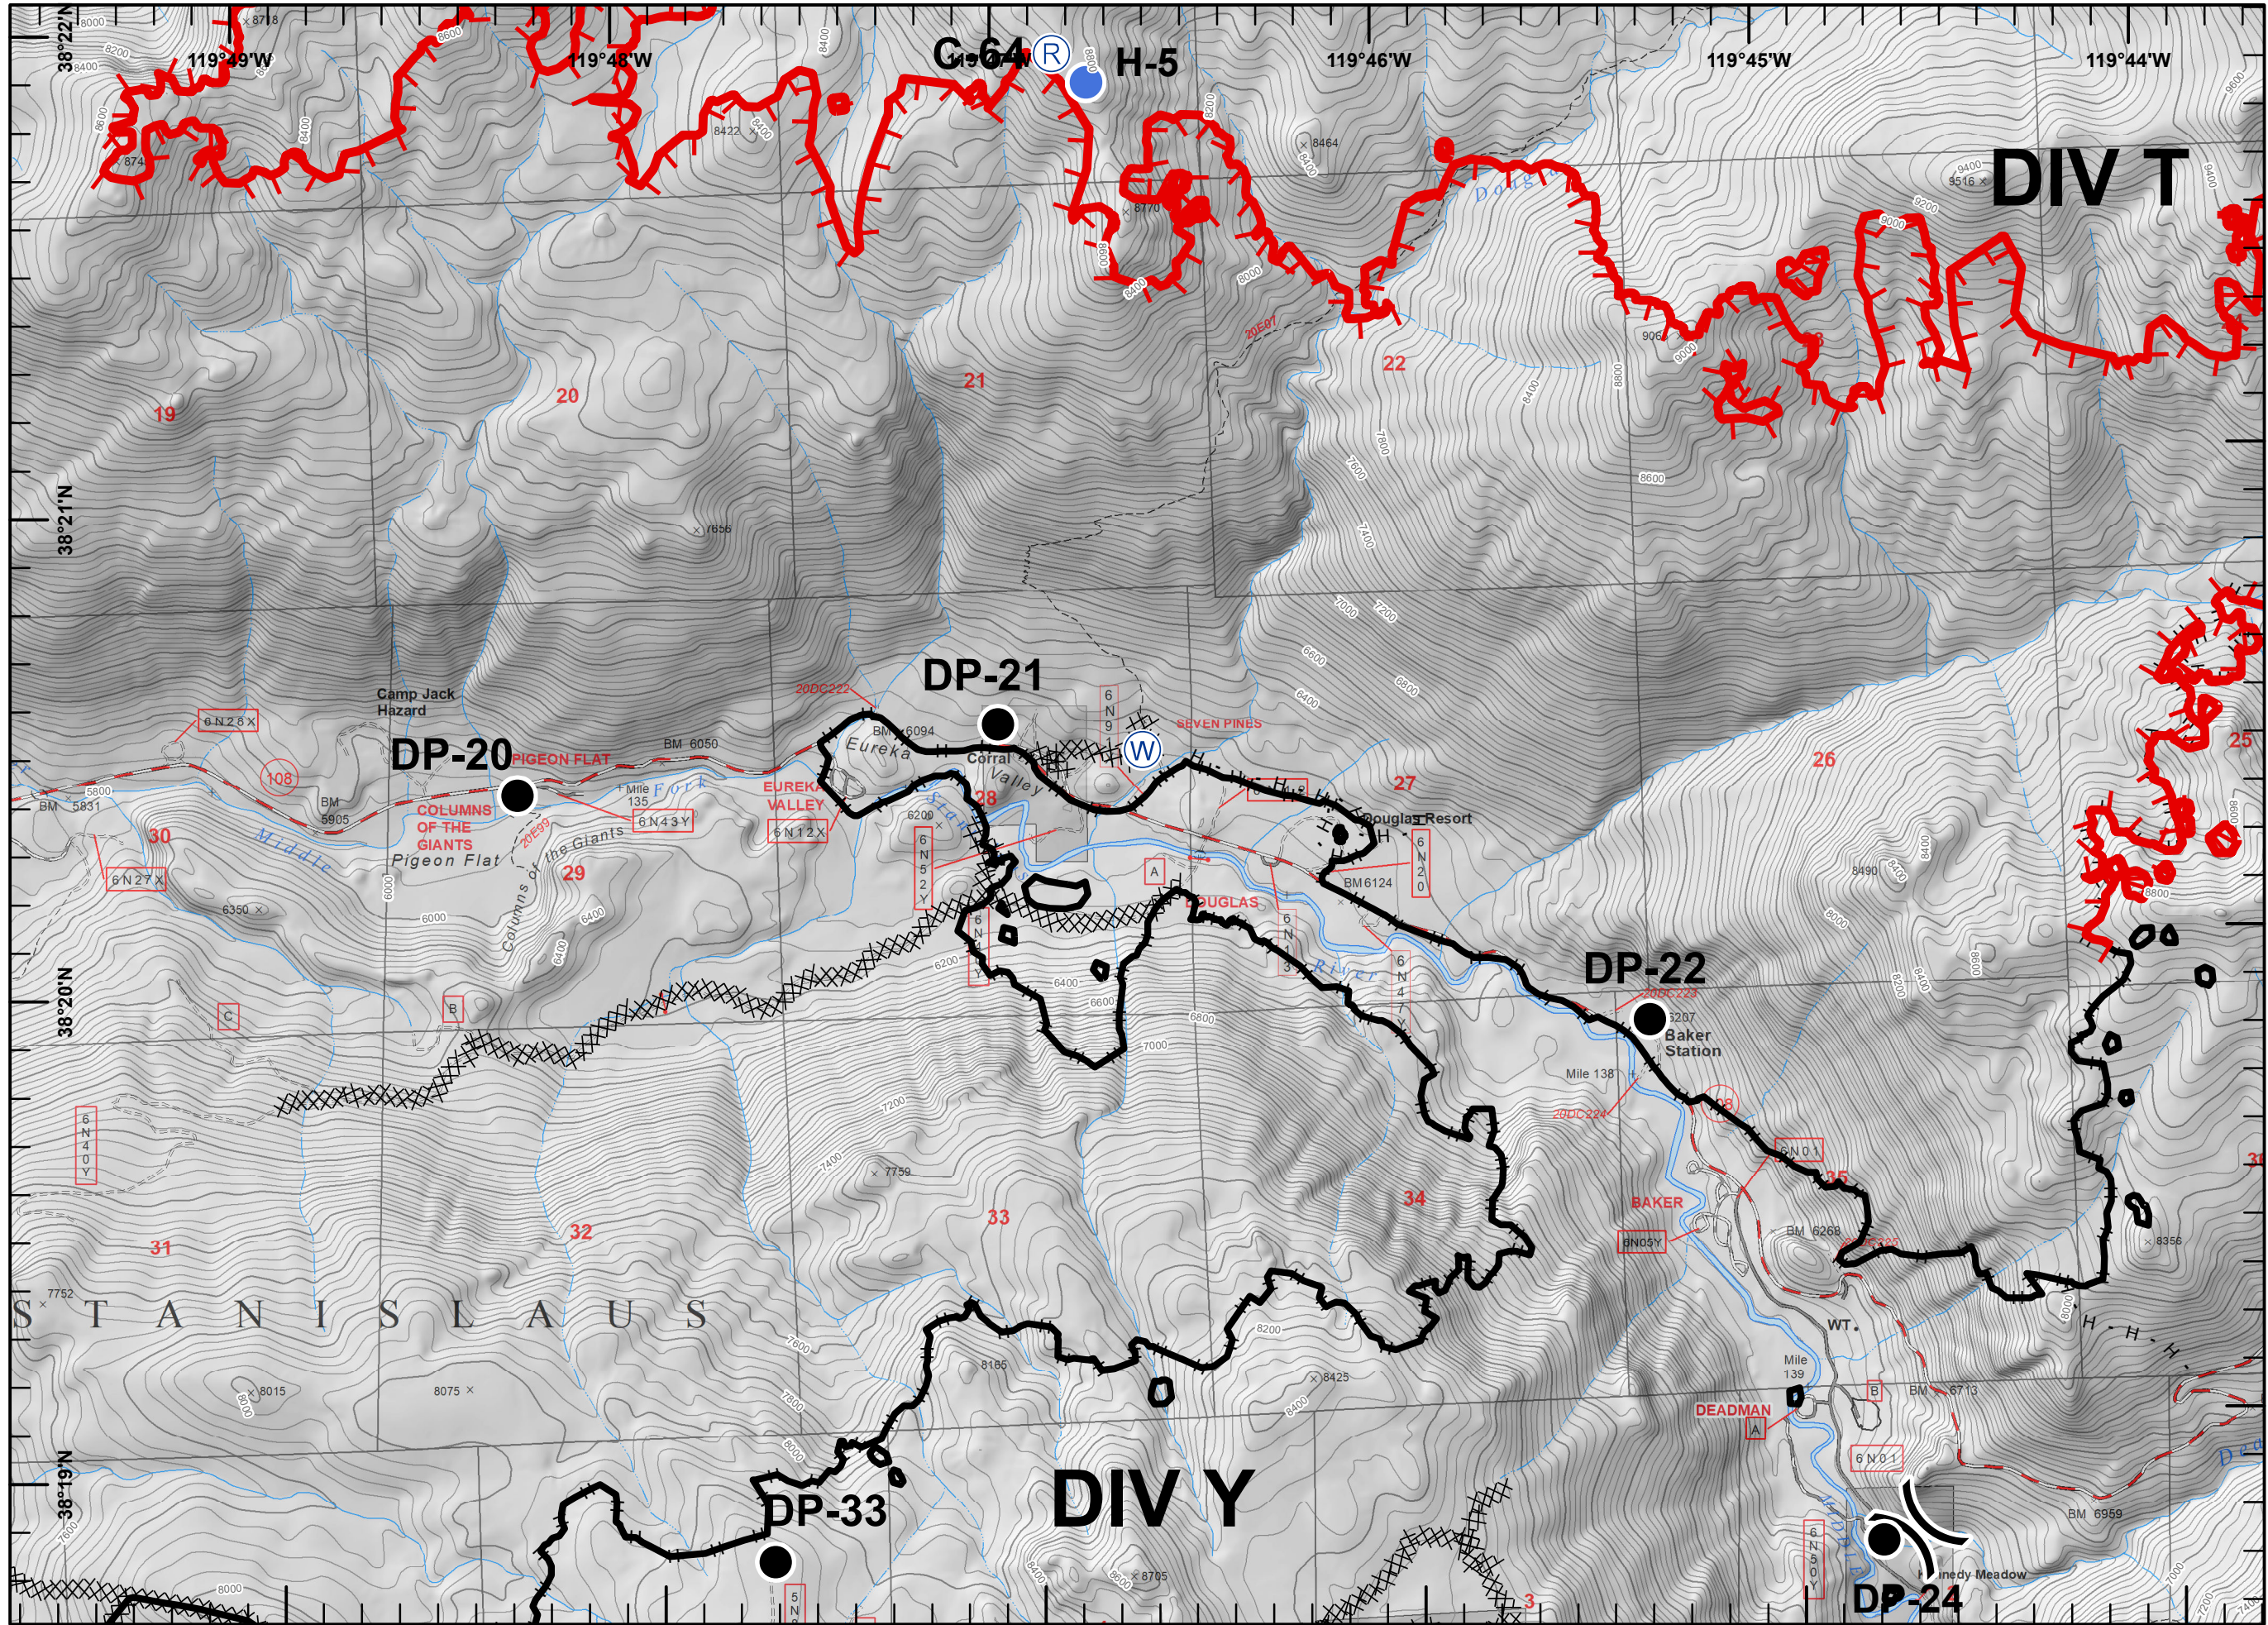

- Helispot
- Repeater
- Water Source
- Uncontrolled Fire Edge
- Completed Line
- H - H Completed Hand Line

- Camp
- Drop Point
- Helispot
- Repeater
- Sling Site
- Water Source
- Uncontrolled Fire Edge
- Completed Line
- H - H Completed Hand Line

- Dip Site
- Drop Point
- Helispot
- Branch Break
- Completed Line
- H - H Completed Hand Line

- Drop Point
- Helispot
- WX Mobile Weather Unit
- W Water Source
- Completed Line
- XXXXX Completed Dozer Line
- H - H Completed Hand Line

- Drop Point
- Helispot
- Repeater
- Water Source
- Division Break

- Uncontrolled Fire Edge
- Completed Line
- Completed Dozer Line
- H - H Completed Hand Line

- Drop Point
- Helispot
- Ⓡ Repeater
- ⌋ Division Break
- ▬ Uncontrolled Fire Edge
- ▬ Completed Line
- H - H Completed Hand Line

- Drop Point
- || Branch Break
- Completed Line
- XXXXX Completed Dozer Line
- H - H Completed Hand Line

- Drop Point
- Helispot
- W Water Source
- Other
- Division Break
- Completed Line
- Completed Dozer Line
- H - H Completed Hand Line