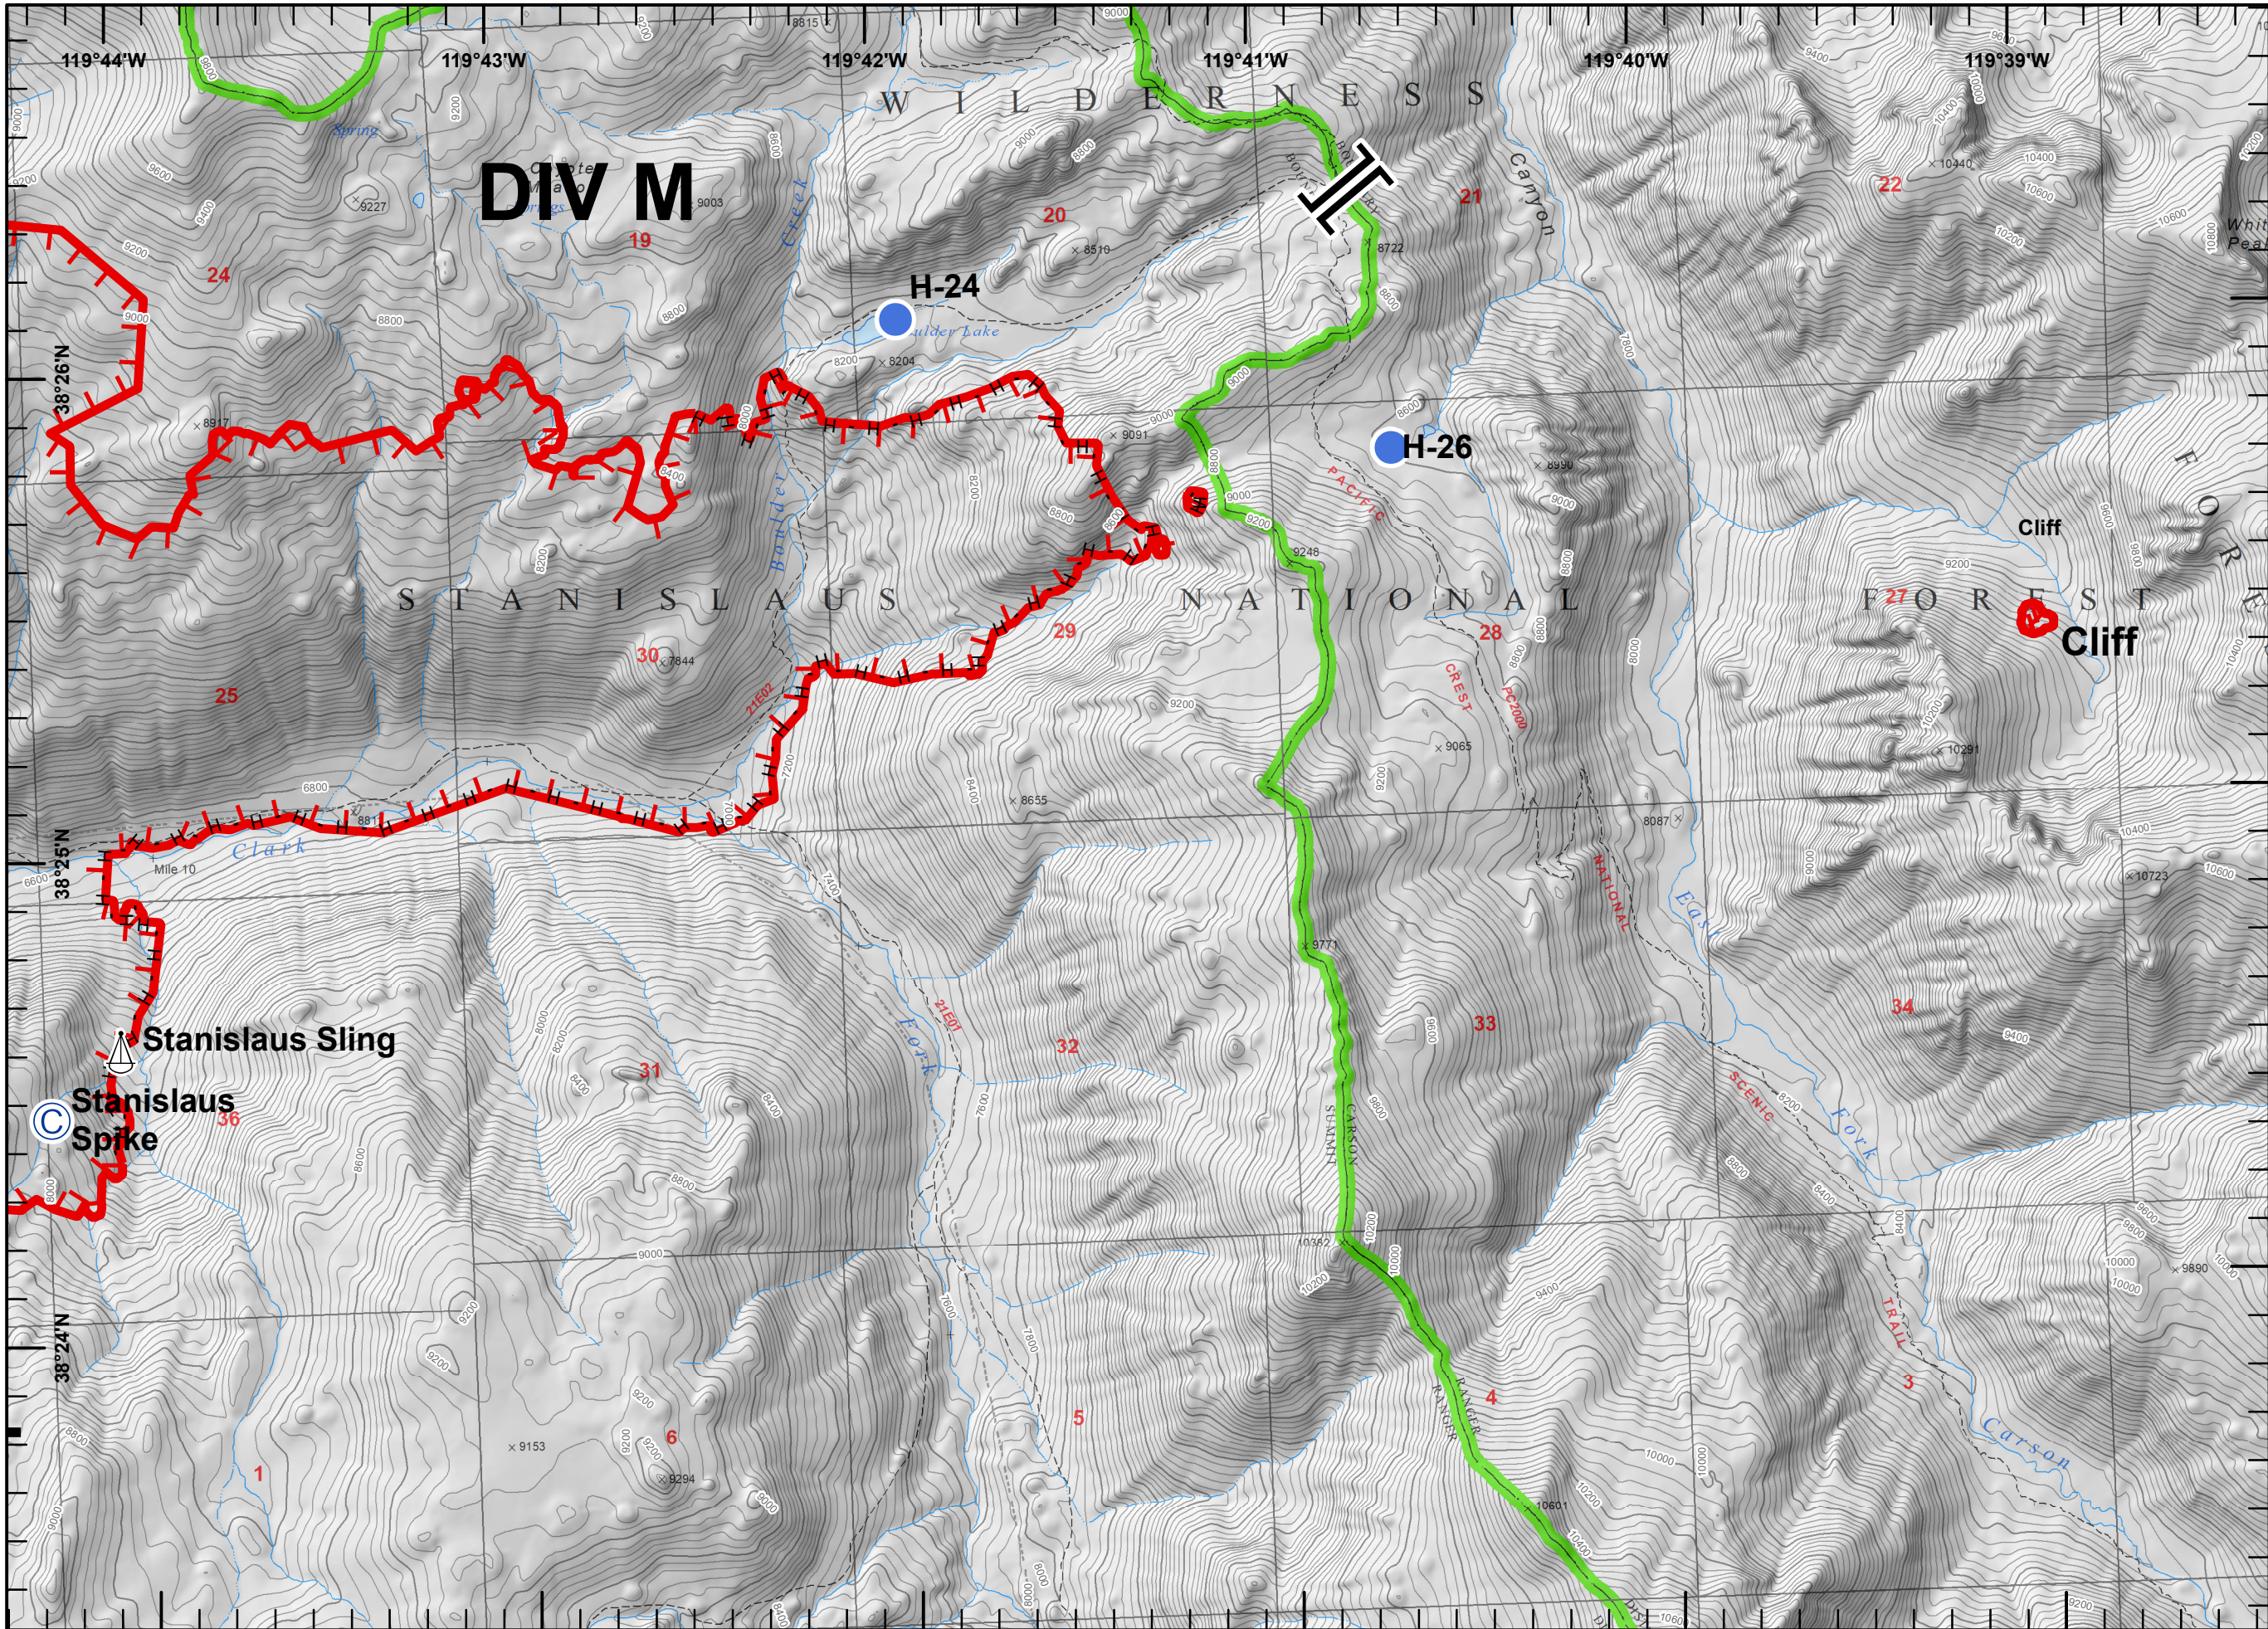

- Drop Point
- Helispot
- Ⓡ Repeater
- ▬ Uncontrolled Fire Edge
- H - H Completed Hand Line

- Camp
- Helispot
- Value at Risk
- Uncontrolled Fire Edge
- Completed Line
- H - H Completed Hand Line

-  Camp
-  Drop Point
-  Helispot
-  Sling Site
-  Water Source
-  Uncontrolled Fire Edge
-  H - H Completed Hand Line

- Camp
- Helipoint
- Sling Site
- Branch Break
- Uncontrolled Fire Edge
- H - H Completed Hand Line

- Camp
- Dip Site
- Drop Point
- Helispot
- Repeater
- Division Break

- Uncontrolled Fire Edge
- Completed Line
- H - H Completed Hand Line

- Helispot
- Repeater
- Water Source
- Uncontrolled Fire Edge
- Completed Line
- H - H Completed Hand Line

- Camp
- Drop Point
- Helispot
- Repeater
- Sling Site
- Water Source
- Uncontrolled Fire Edge
- Completed Line
- H - H Completed Hand Line

- Drop Point
- || Branch Break
- Completed Line
- XXXXX Completed Dozer Line
- H - H Completed Hand Line

- Drop Point
- Helispot
- W Water Source
- Other
- Division Break
- Completed Line
- Completed Dozer Line
- H - H Completed Hand Line