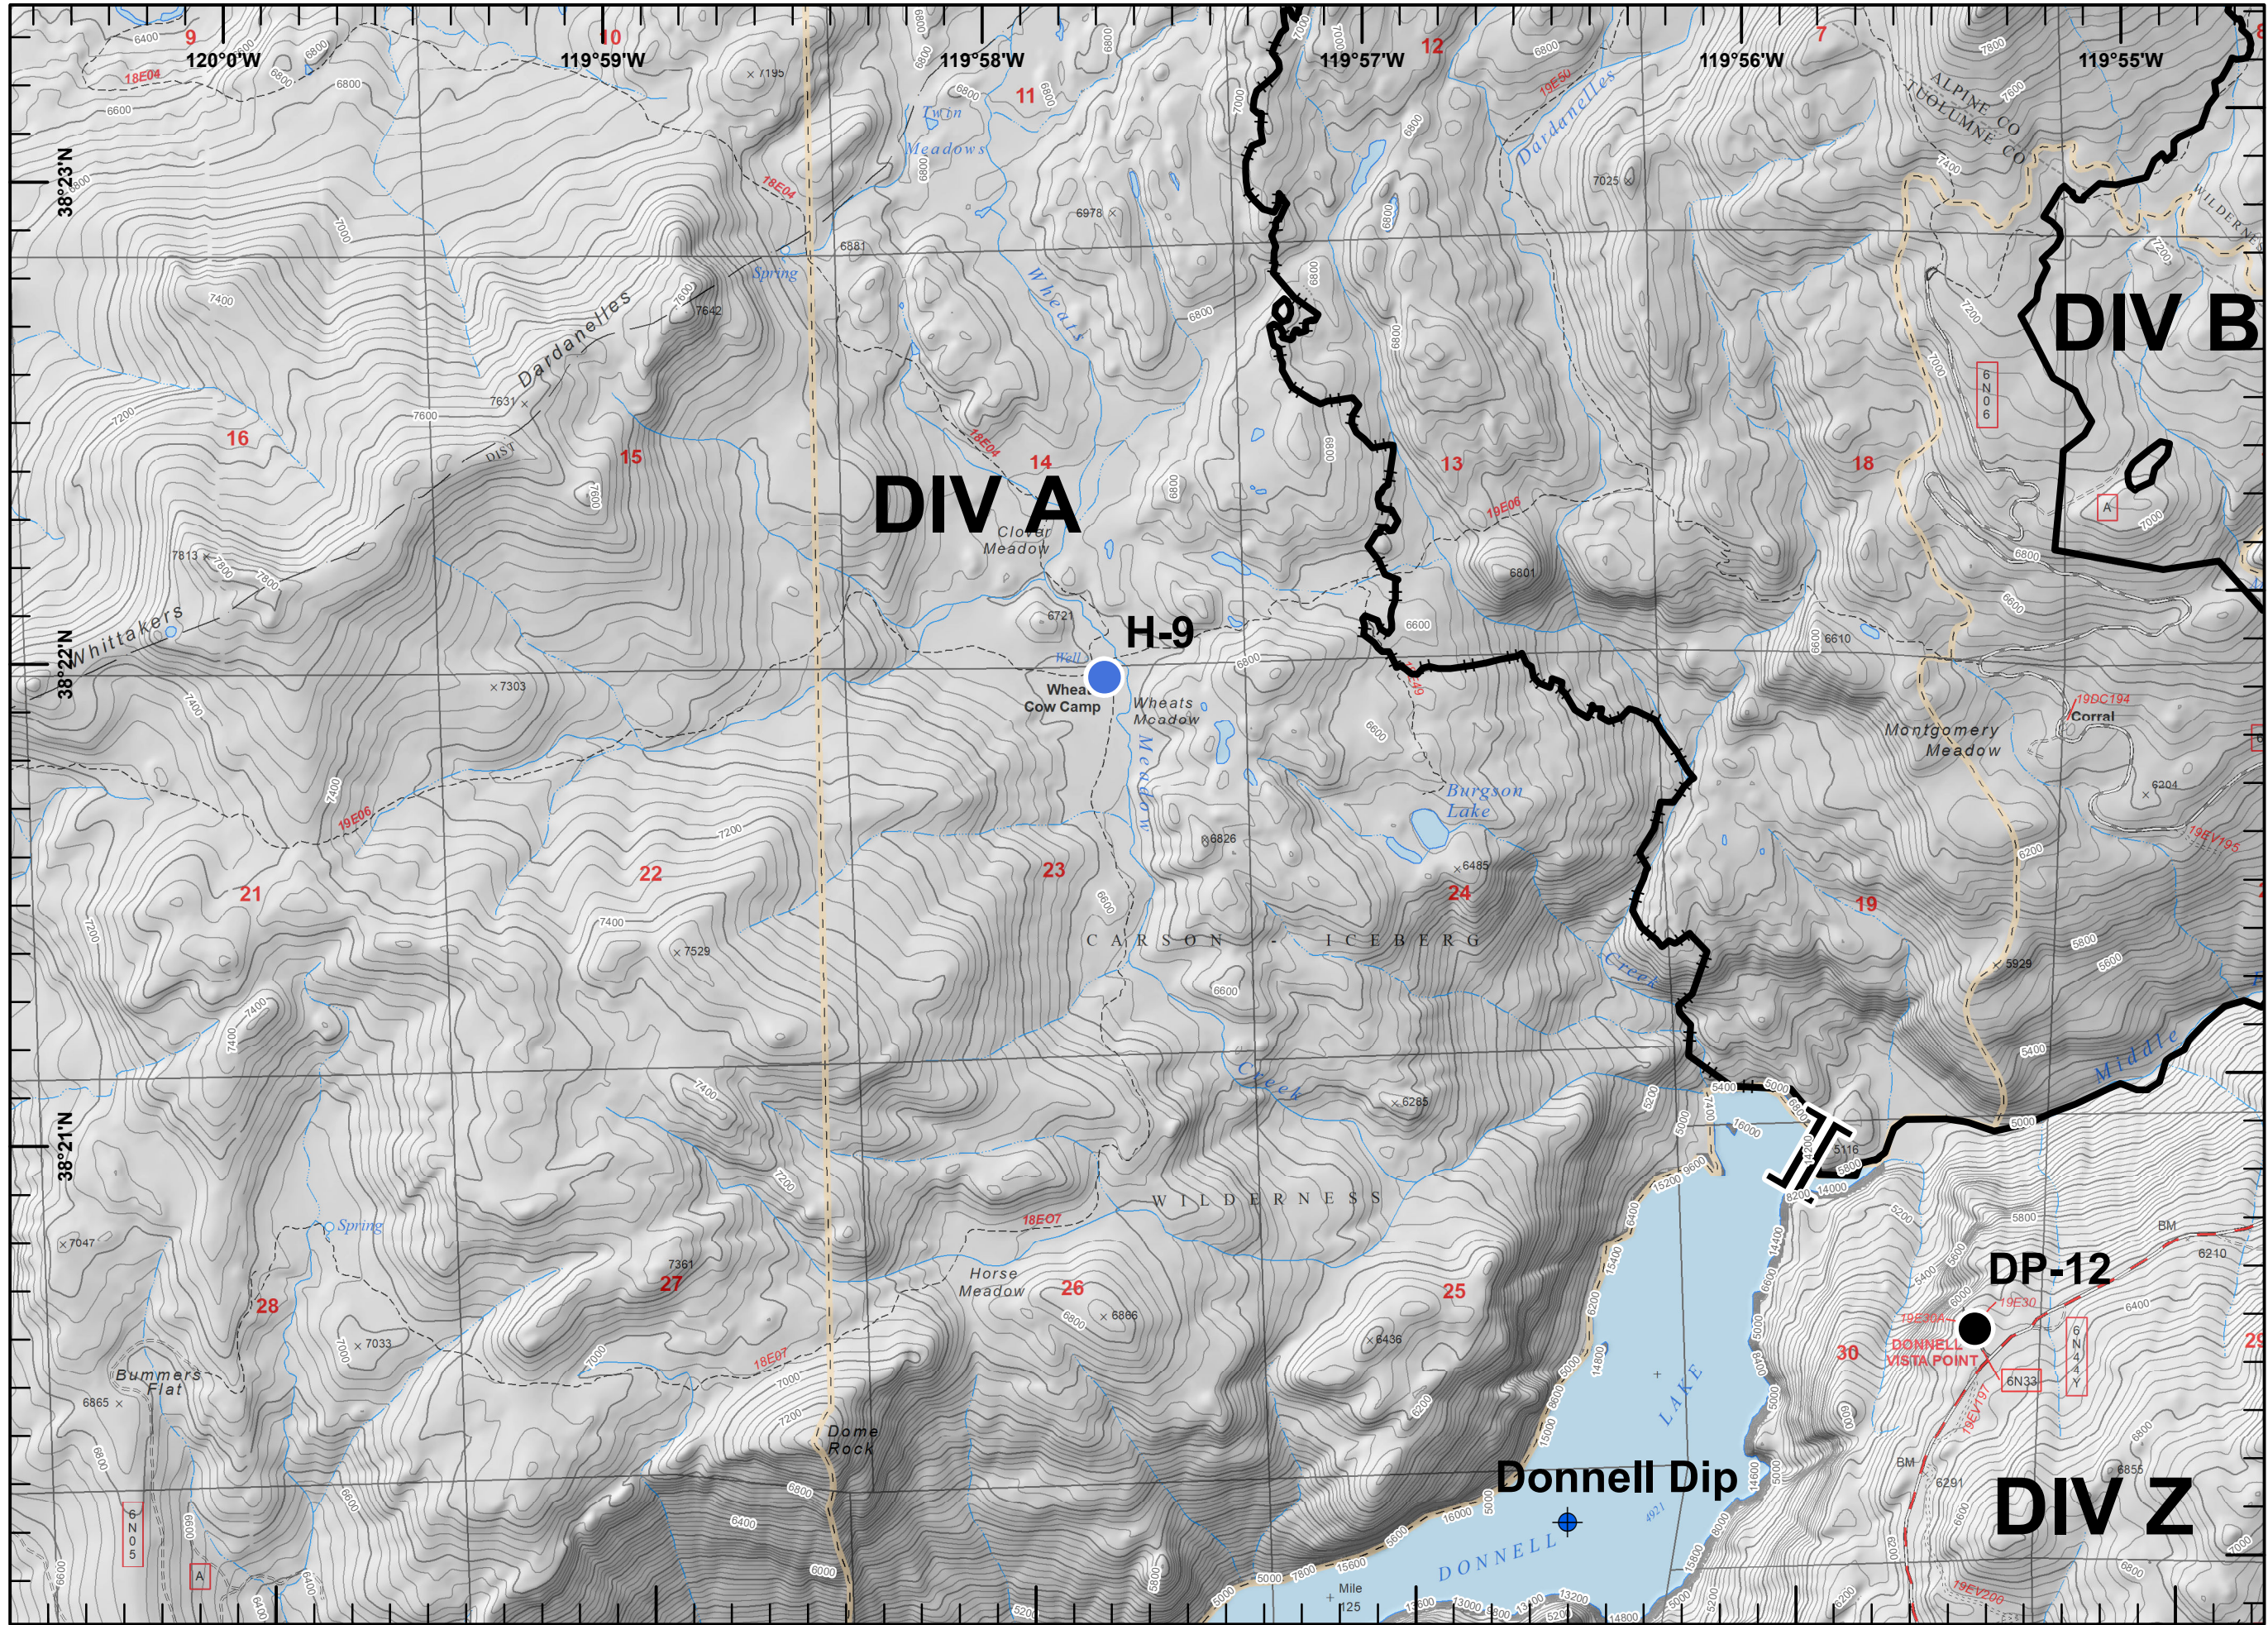

- Camp
- Helipoint
- Sling Site
- Branch Break
- Uncontrolled Fire Edge
- H - H Completed Hand Line

- Camp
- Dip Site
- Drop Point
- Helispot
- Repeater
- Division Break

- Uncontrolled Fire Edge
- Completed Line
- H - H Completed Hand Line

- Helispot
- Repeater
- Water Source
- Uncontrolled Fire Edge
- Completed Line
- H - H Completed Hand Line

- Camp
- Drop Point
- Helispot
- Repeater
- Sling Site
- Water Source
- Uncontrolled Fire Edge
- Completed Line
- H - H Completed Hand Line

- Dip Site
- Drop Point
- Helispot
- Branch Break
- Completed Line
- H - H Completed Hand Line

- Drop Point
- Helispot
- WX Mobile Weather Unit
- W Water Source
- Completed Line
- XXXXX Completed Dozer Line
- H - H Completed Hand Line

- Drop Point
- || Branch Break
- Completed Line
- XXXXX Completed Dozer Line
- H - H Completed Hand Line

- Drop Point
- Helispot
- W Water Source
- Other
- Division Break
- Completed Line
- Completed Dozer Line
- H - H Completed Hand Line