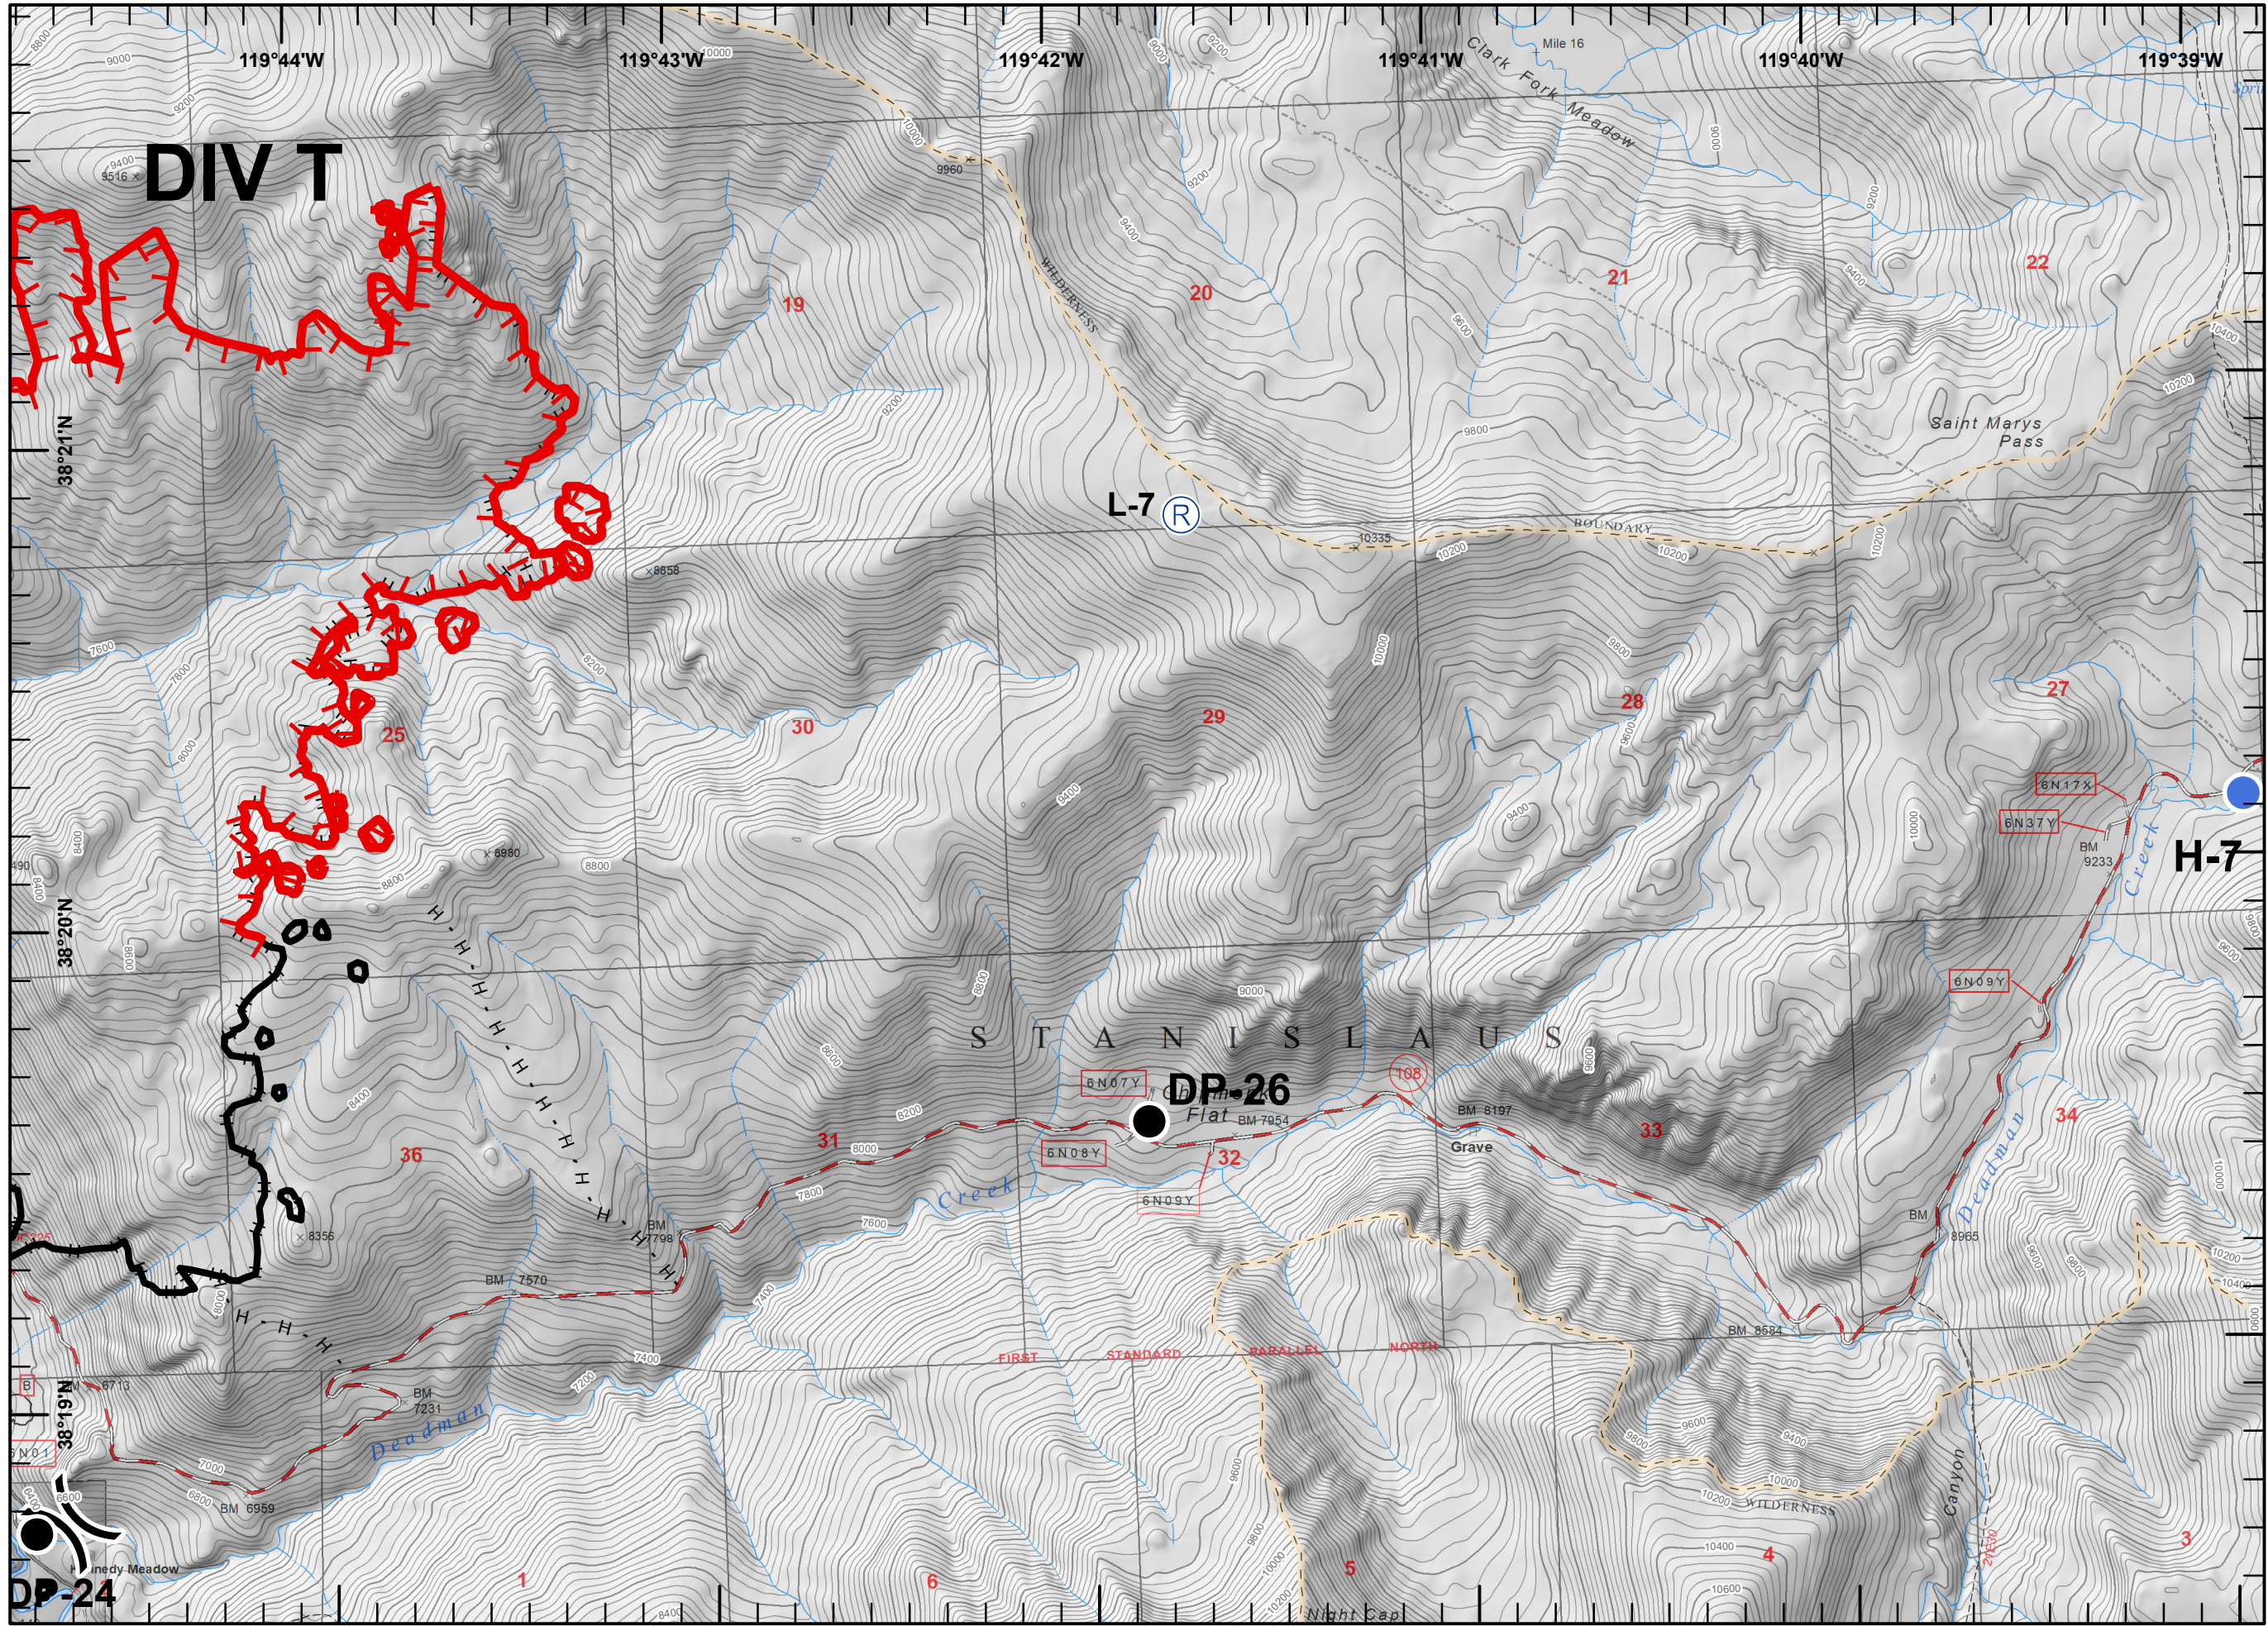

- Helispot
- Repeater
- Water Source
- Uncontrolled Fire Edge
- Completed Line
- H - H Completed Hand Line

- Camp
- Drop Point
- Helispot
- Repeater
- Sling Site
- Water Source
- Uncontrolled Fire Edge
- Completed Line
- H - H Completed Hand Line

- Dip Site
- Drop Point
- Helispot
- Branch Break
- Completed Line
- H - H Completed Hand Line

- Drop Point
- Helispot
- WX Mobile Weather Unit
- W Water Source
- Completed Line
- XXXXX Completed Dozer Line
- H - H Completed Hand Line

- Drop Point
- Helispot
- Repeater
- Water Source
- Division Break

- Uncontrolled Fire Edge
- Completed Line
- Completed Dozer Line
- H - H Completed Hand Line

- Drop Point
- Helispot
- Ⓡ Repeater
- ⌋ Division Break
- ▬ Uncontrolled Fire Edge
- ▬ Completed Line
- H - H Completed Hand Line

- Drop Point
- || Branch Break
- Completed Line
- XXXXX Completed Dozer Line
- H - H Completed Hand Line

- Drop Point
- Helispot
- W Water Source
- Other
- Division Break
- Completed Line
- Completed Dozer Line
- H - H Completed Hand Line