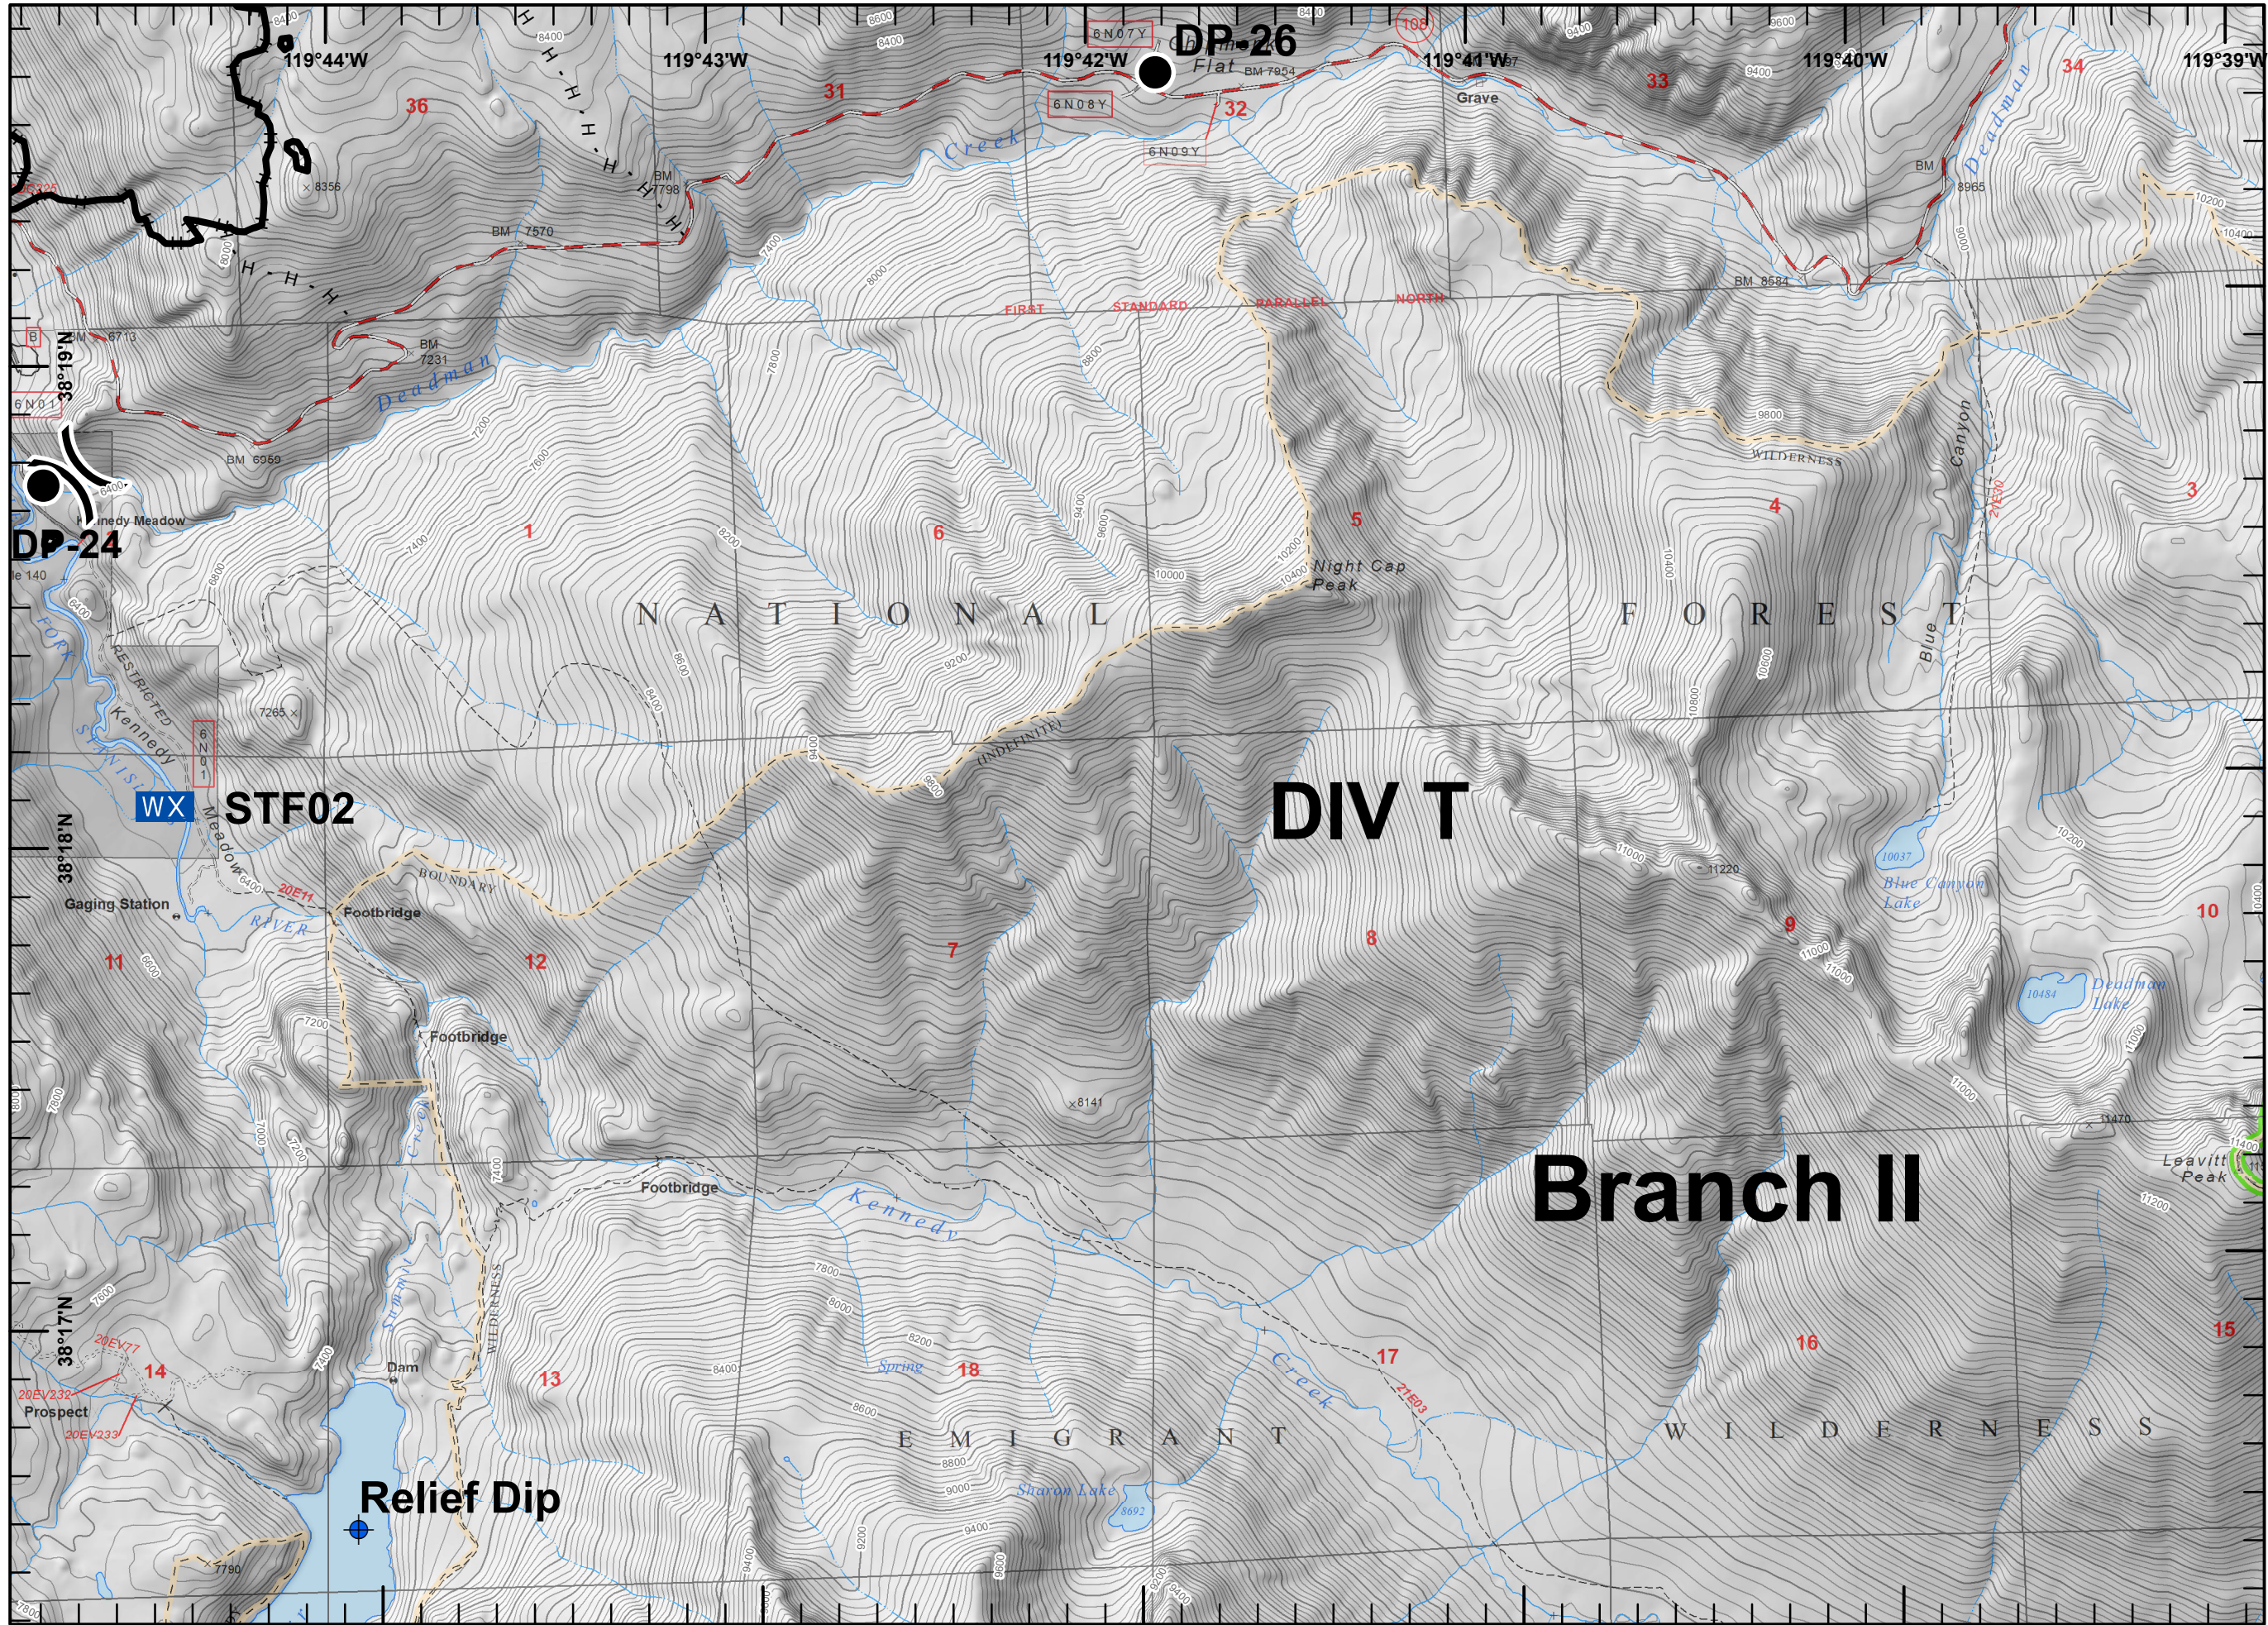

- Dip Site
- Drop Point
- Helispot
- Branch Break
- Completed Line
- H - H Completed Hand Line

- Drop Point
- Helispot
- WX Mobile Weather Unit
- W Water Source
- Completed Line
- XXXXX Completed Dozer Line
- H - H Completed Hand Line

- Drop Point
- Helispot
- Repeater
- Water Source
- Division Break

- Uncontrolled Fire Edge
- Completed Line
- Completed Dozer Line
- H - H Completed Hand Line

- Drop Point
- Helispot
- Ⓡ Repeater
- ⌋ Division Break
- ▬ Uncontrolled Fire Edge
- ▬ Completed Line
- H - H Completed Hand Line

- Drop Point
- || Branch Break
- Completed Line
- XXXXX Completed Dozer Line
- H - H Completed Hand Line

- Drop Point
- Helispot
- W Water Source
- Other
- Division Break
- Completed Line
- Completed Dozer Line
- H - H Completed Hand Line

-  Dip Site
-  Drop Point
-  Mobile Weather Unit
-  Division Break
-  Completed Line
-  H - H Completed Hand Line