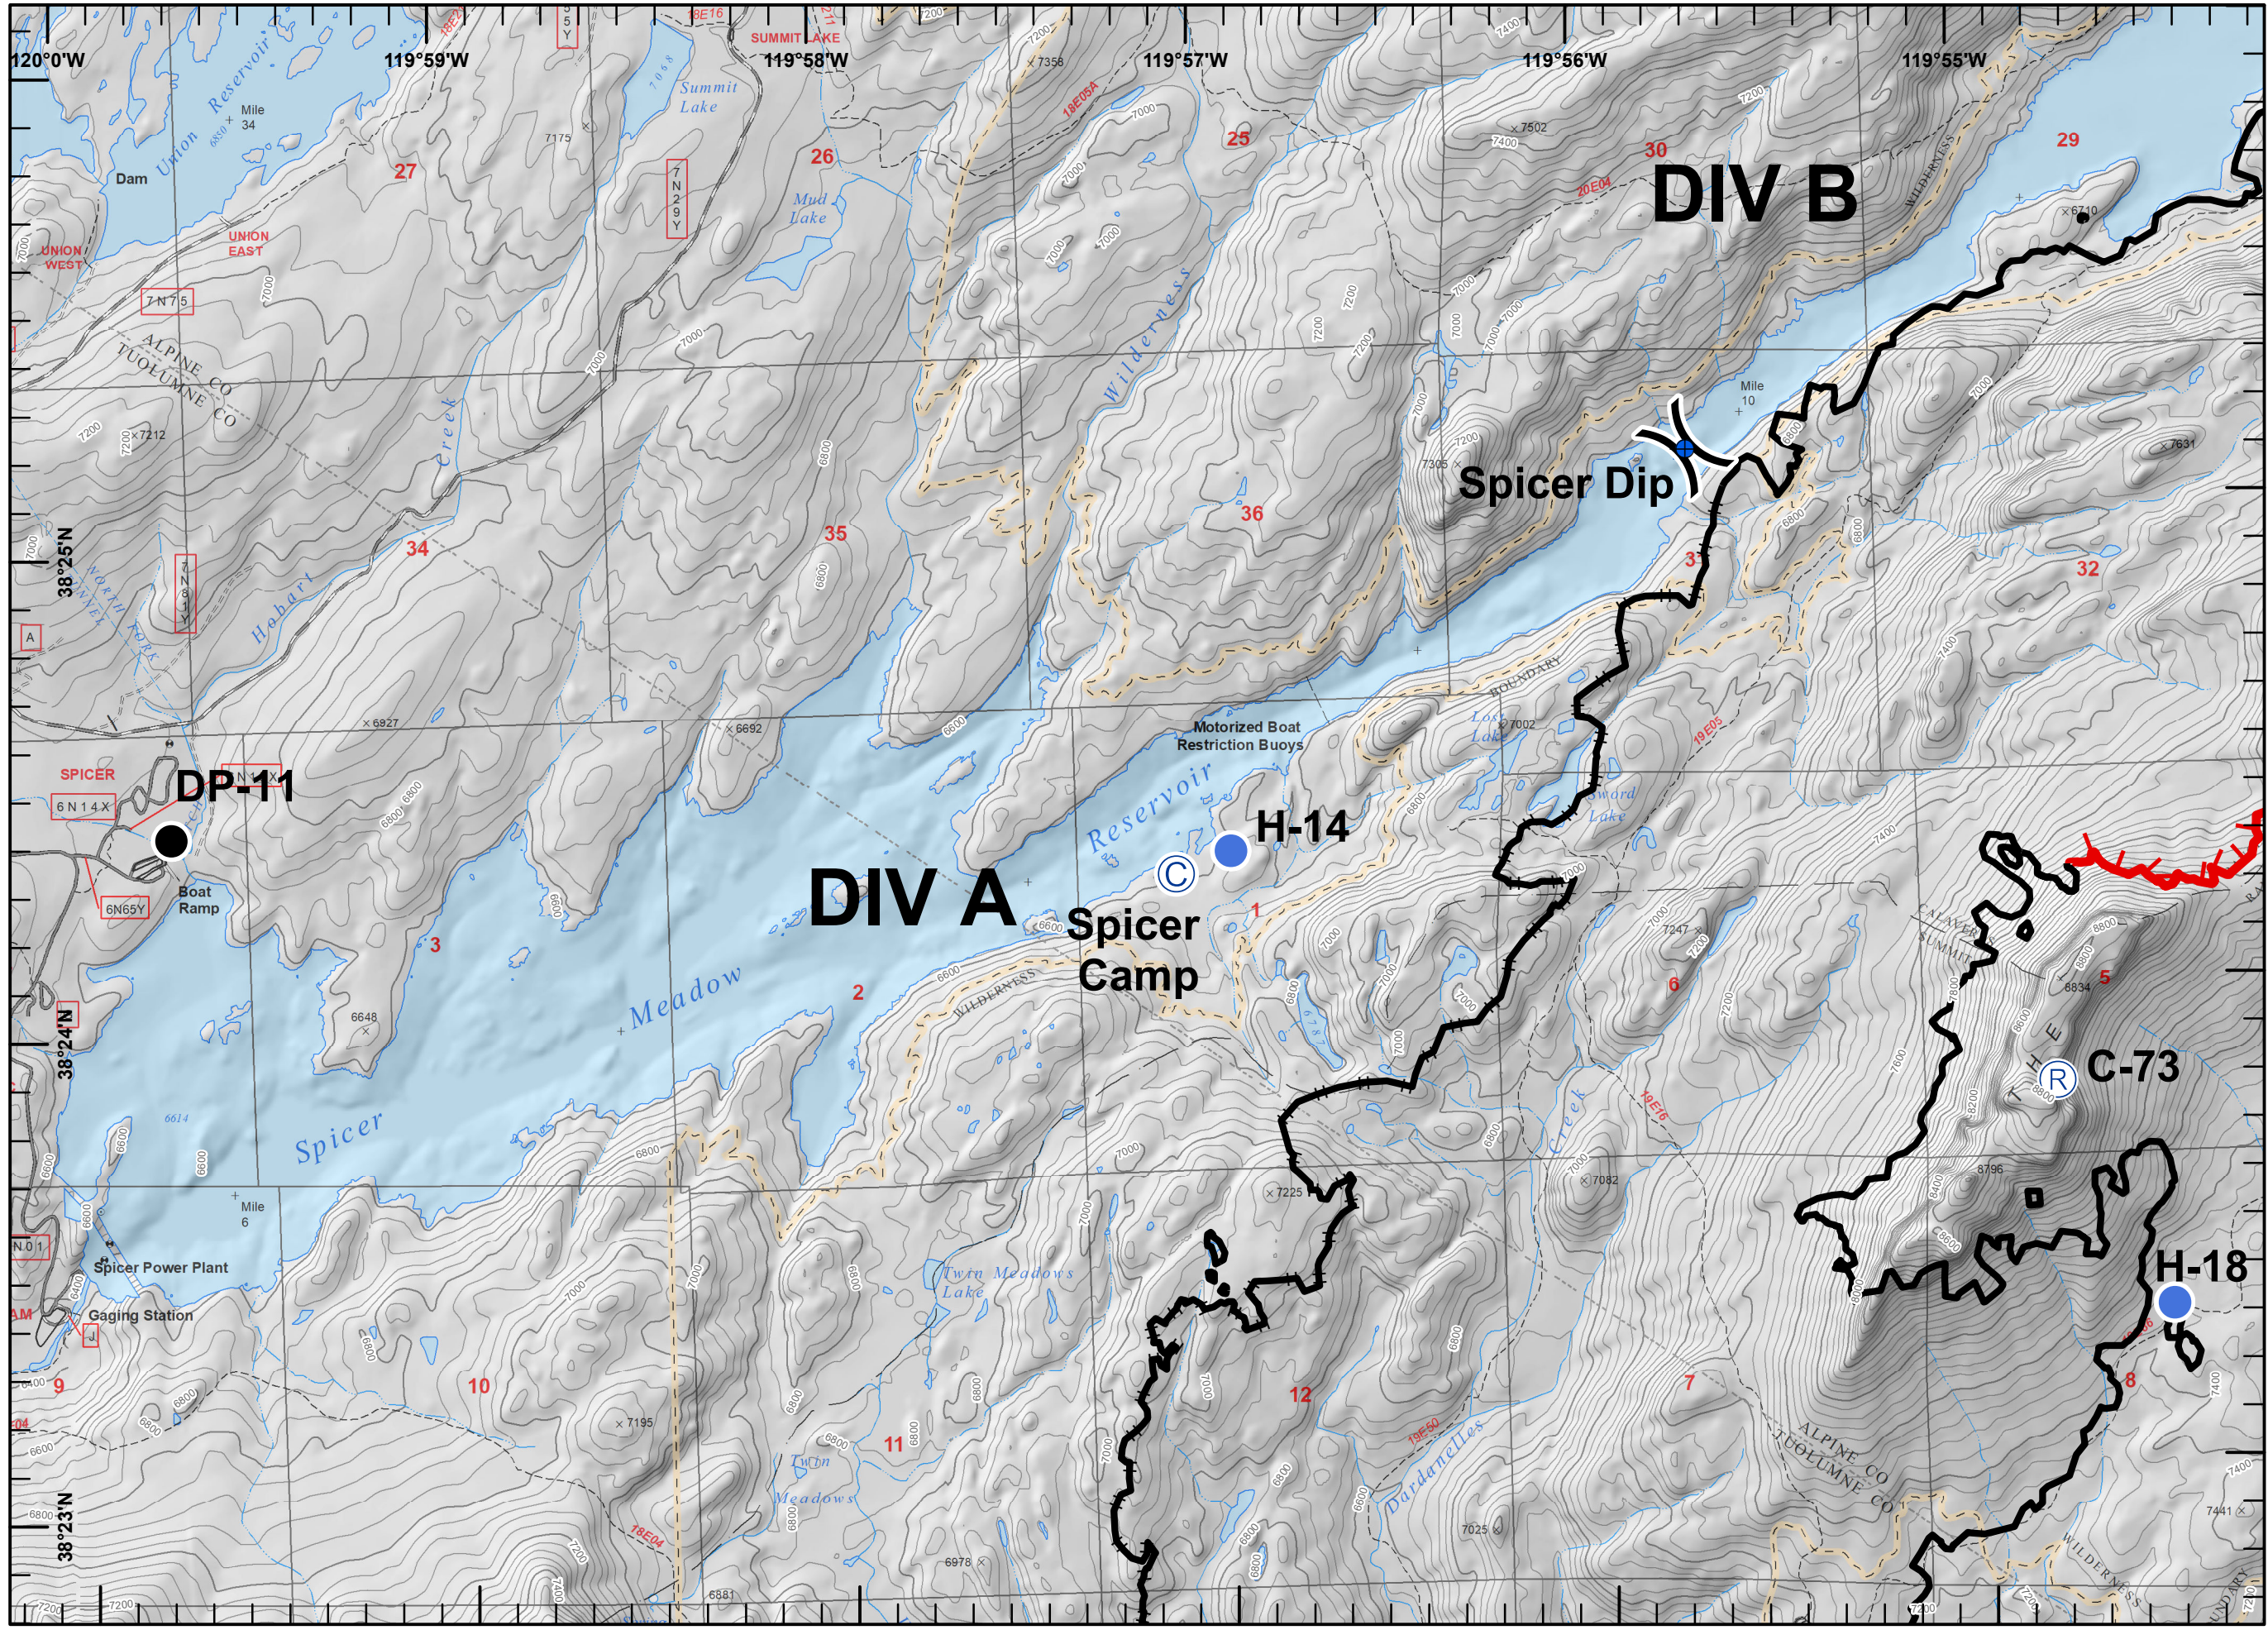

- Drop Point
- Helispot
- Ⓡ Repeater
- ▬ Uncontrolled Fire Edge
- H - H Completed Hand Line

- Camp
- Helispot
- Value at Risk
- Uncontrolled Fire Edge
- Completed Line
- H - H Completed Hand Line

-  Camp
-  Drop Point
-  Helispot
-  Sling Site
-  Water Source
-  Uncontrolled Fire Edge
-  H - H Completed Hand Line

- Camp
- Helipoint
- Sling Site
- Branch Break
- Uncontrolled Fire Edge
- H - H Completed Hand Line

- Camp
- Dip Site
- Drop Point
- Helispot
- Repeater
- Division Break

- Uncontrolled Fire Edge
- Completed Line
- H - H Completed Hand Line

- Helispot
- Repeater
- Water Source
- Uncontrolled Fire Edge
- Completed Line
- H - H Completed Hand Line

- Camp
- Drop Point
- Helispot
- Repeater
- Sling Site
- Water Source
- Uncontrolled Fire Edge
- Completed Line
- H - H Completed Hand Line

- Drop Point
- || Branch Break
- Completed Line
- XXXXX Completed Dozer Line
- H - H Completed Hand Line

- Drop Point
- Helispot
- W Water Source
- Other
- Division Break
- Completed Line
- Completed Dozer Line
- H - H Completed Hand Line