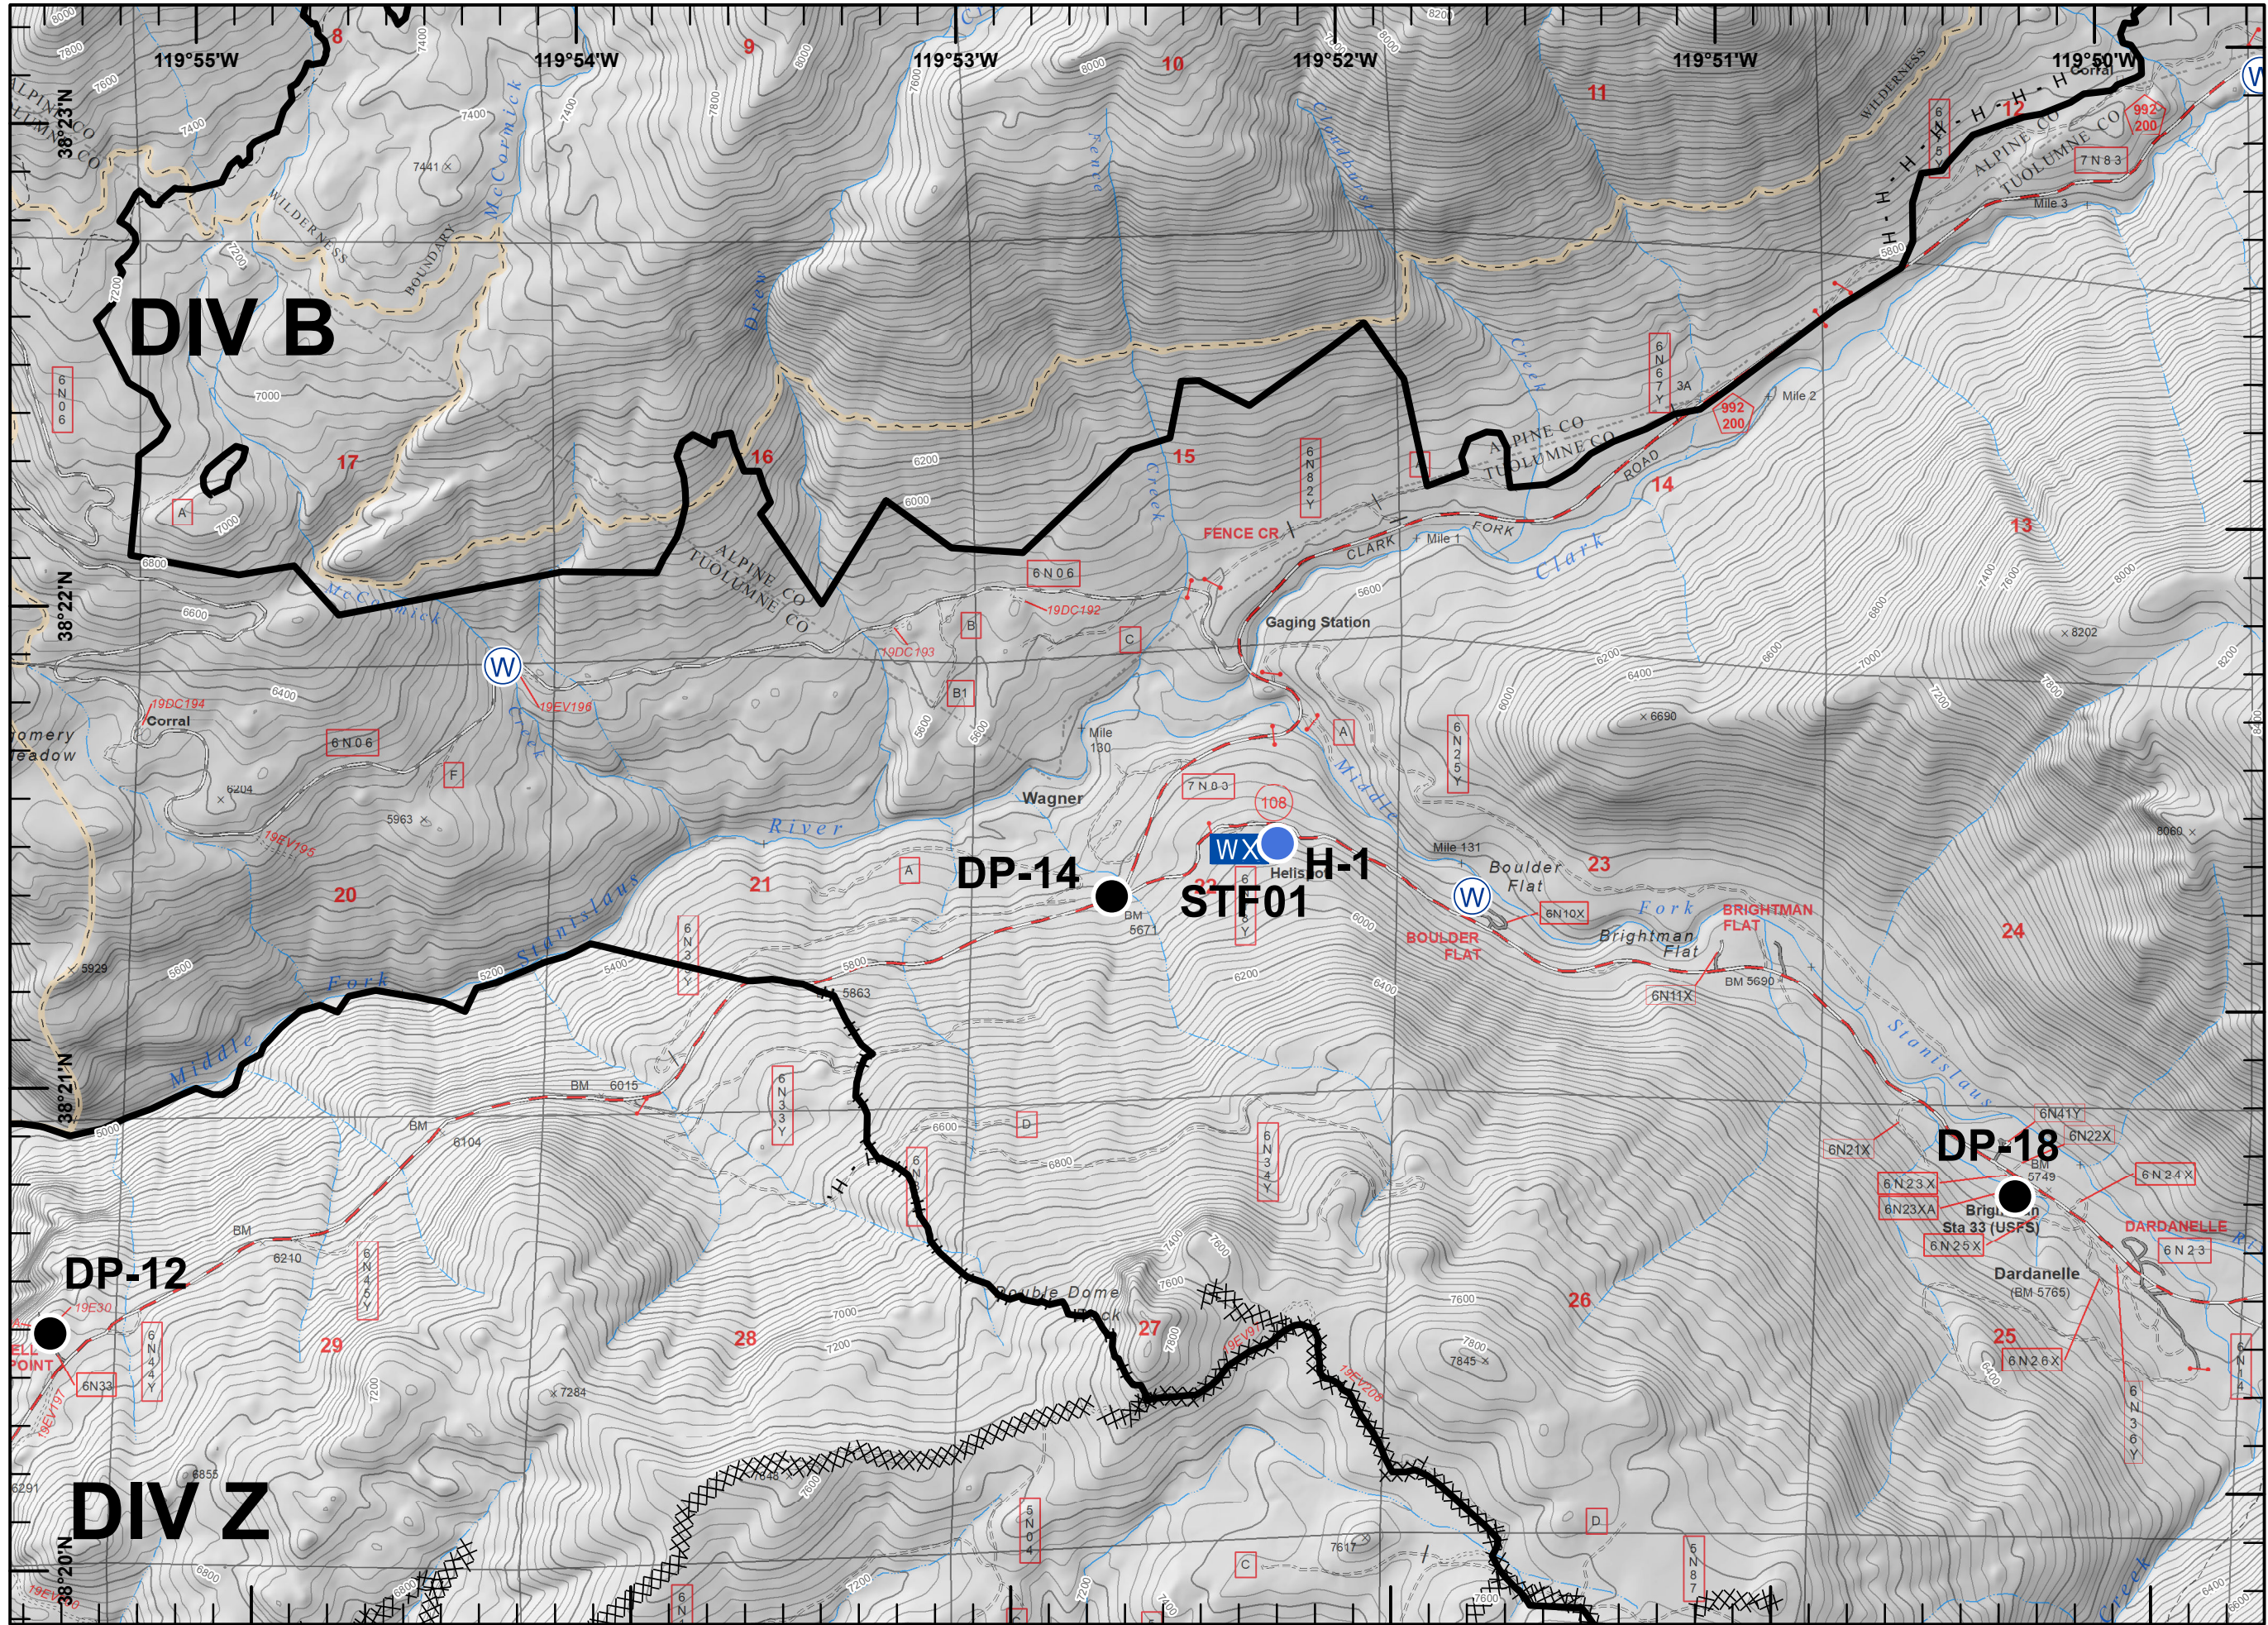

- Helispot
- Repeater
- Water Source
- Uncontrolled Fire Edge
- Completed Line
- H - H Completed Hand Line

- Camp
- Drop Point
- Helispot
- Repeater
- Sling Site
- Water Source
- Uncontrolled Fire Edge
- Completed Line
- H - H Completed Hand Line

- Dip Site
- Drop Point
- Helispot
- Branch Break
- Completed Line
- H - H Completed Hand Line

- Drop Point
- Helispot
- WX Mobile Weather Unit
- W Water Source
- Completed Line
- XXXXX Completed Dozer Line
- H - H Completed Hand Line

- Drop Point
- Helispot
- Repeater
- Water Source
- Division Break

- Uncontrolled Fire Edge
- Completed Line
- Completed Dozer Line
- H - H Completed Hand Line

- Drop Point
- Helispot
- Ⓡ Repeater
- ⌋ Division Break
- ▬ Uncontrolled Fire Edge
- ▬ Completed Line
- H - H Completed Hand Line

- Drop Point
- || Branch Break
- Completed Line
- XXXXX Completed Dozer Line
- H - H Completed Hand Line

- Drop Point
- Helispot
- W Water Source
- Other
- Division Break
- Completed Line
- Completed Dozer Line
- H - H Completed Hand Line