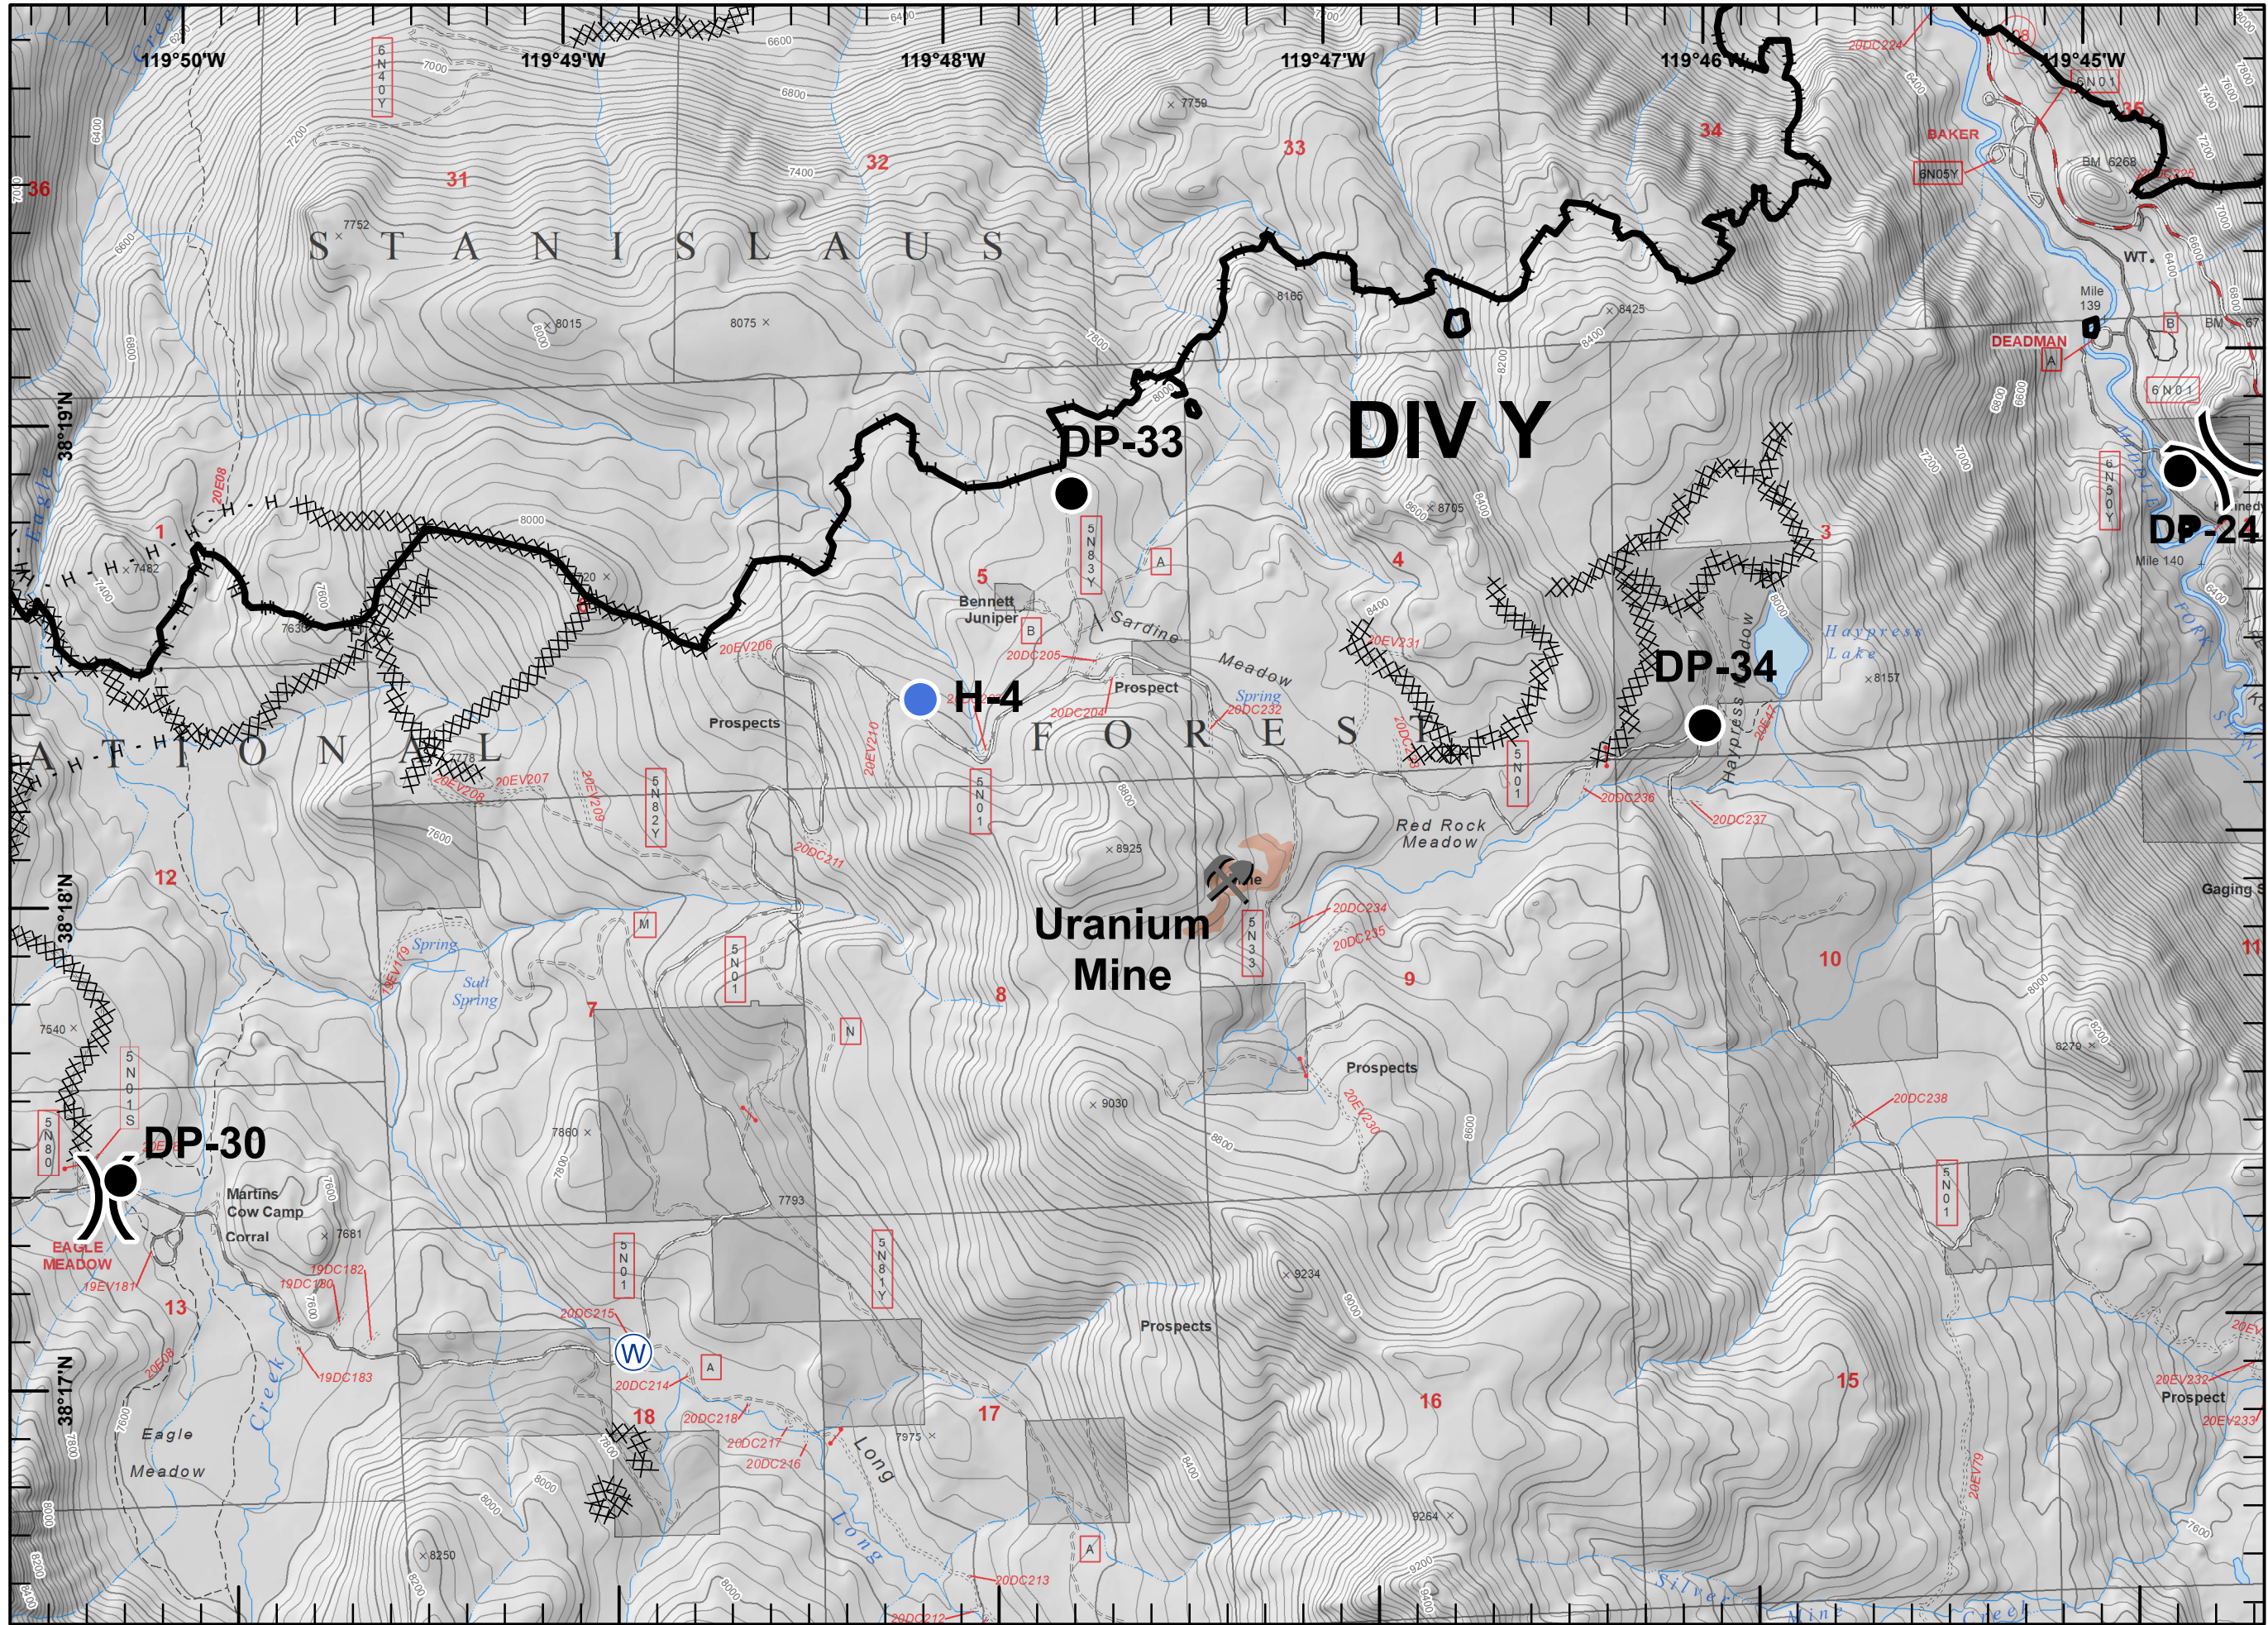

- Helispot
- Repeater
- Water Source
- Uncontrolled Fire Edge
- Completed Line
- H - H Completed Hand Line

- Camp
- Drop Point
- Helispot
- Repeater
- Sling Site
- Water Source
- Uncontrolled Fire Edge
- Completed Line
- H - H Completed Hand Line

- Dip Site
- Drop Point
- Helispot
- Branch Break
- Completed Line
- H - H Completed Hand Line

- Drop Point
- Helispot
- WX Mobile Weather Unit
- W Water Source
- Completed Line
- XXXXX Completed Dozer Line
- H - H Completed Hand Line

- Drop Point
- Helispot
- Repeater
- Water Source
- Division Break

- Uncontrolled Fire Edge
- Completed Line
- Completed Dozer Line
- H - H Completed Hand Line

- Drop Point
- Helispot
- Ⓡ Repeater
- ⌋ Division Break
- ▬ Uncontrolled Fire Edge
- ▬ Completed Line
- H - H Completed Hand Line

- Drop Point
- || Branch Break
- Completed Line
- XXXXX Completed Dozer Line
- H - H Completed Hand Line

- Drop Point
- Helispot
- W Water Source
- Other
- Division Break
- Completed Line
- Completed Dozer Line
- H - H Completed Hand Line