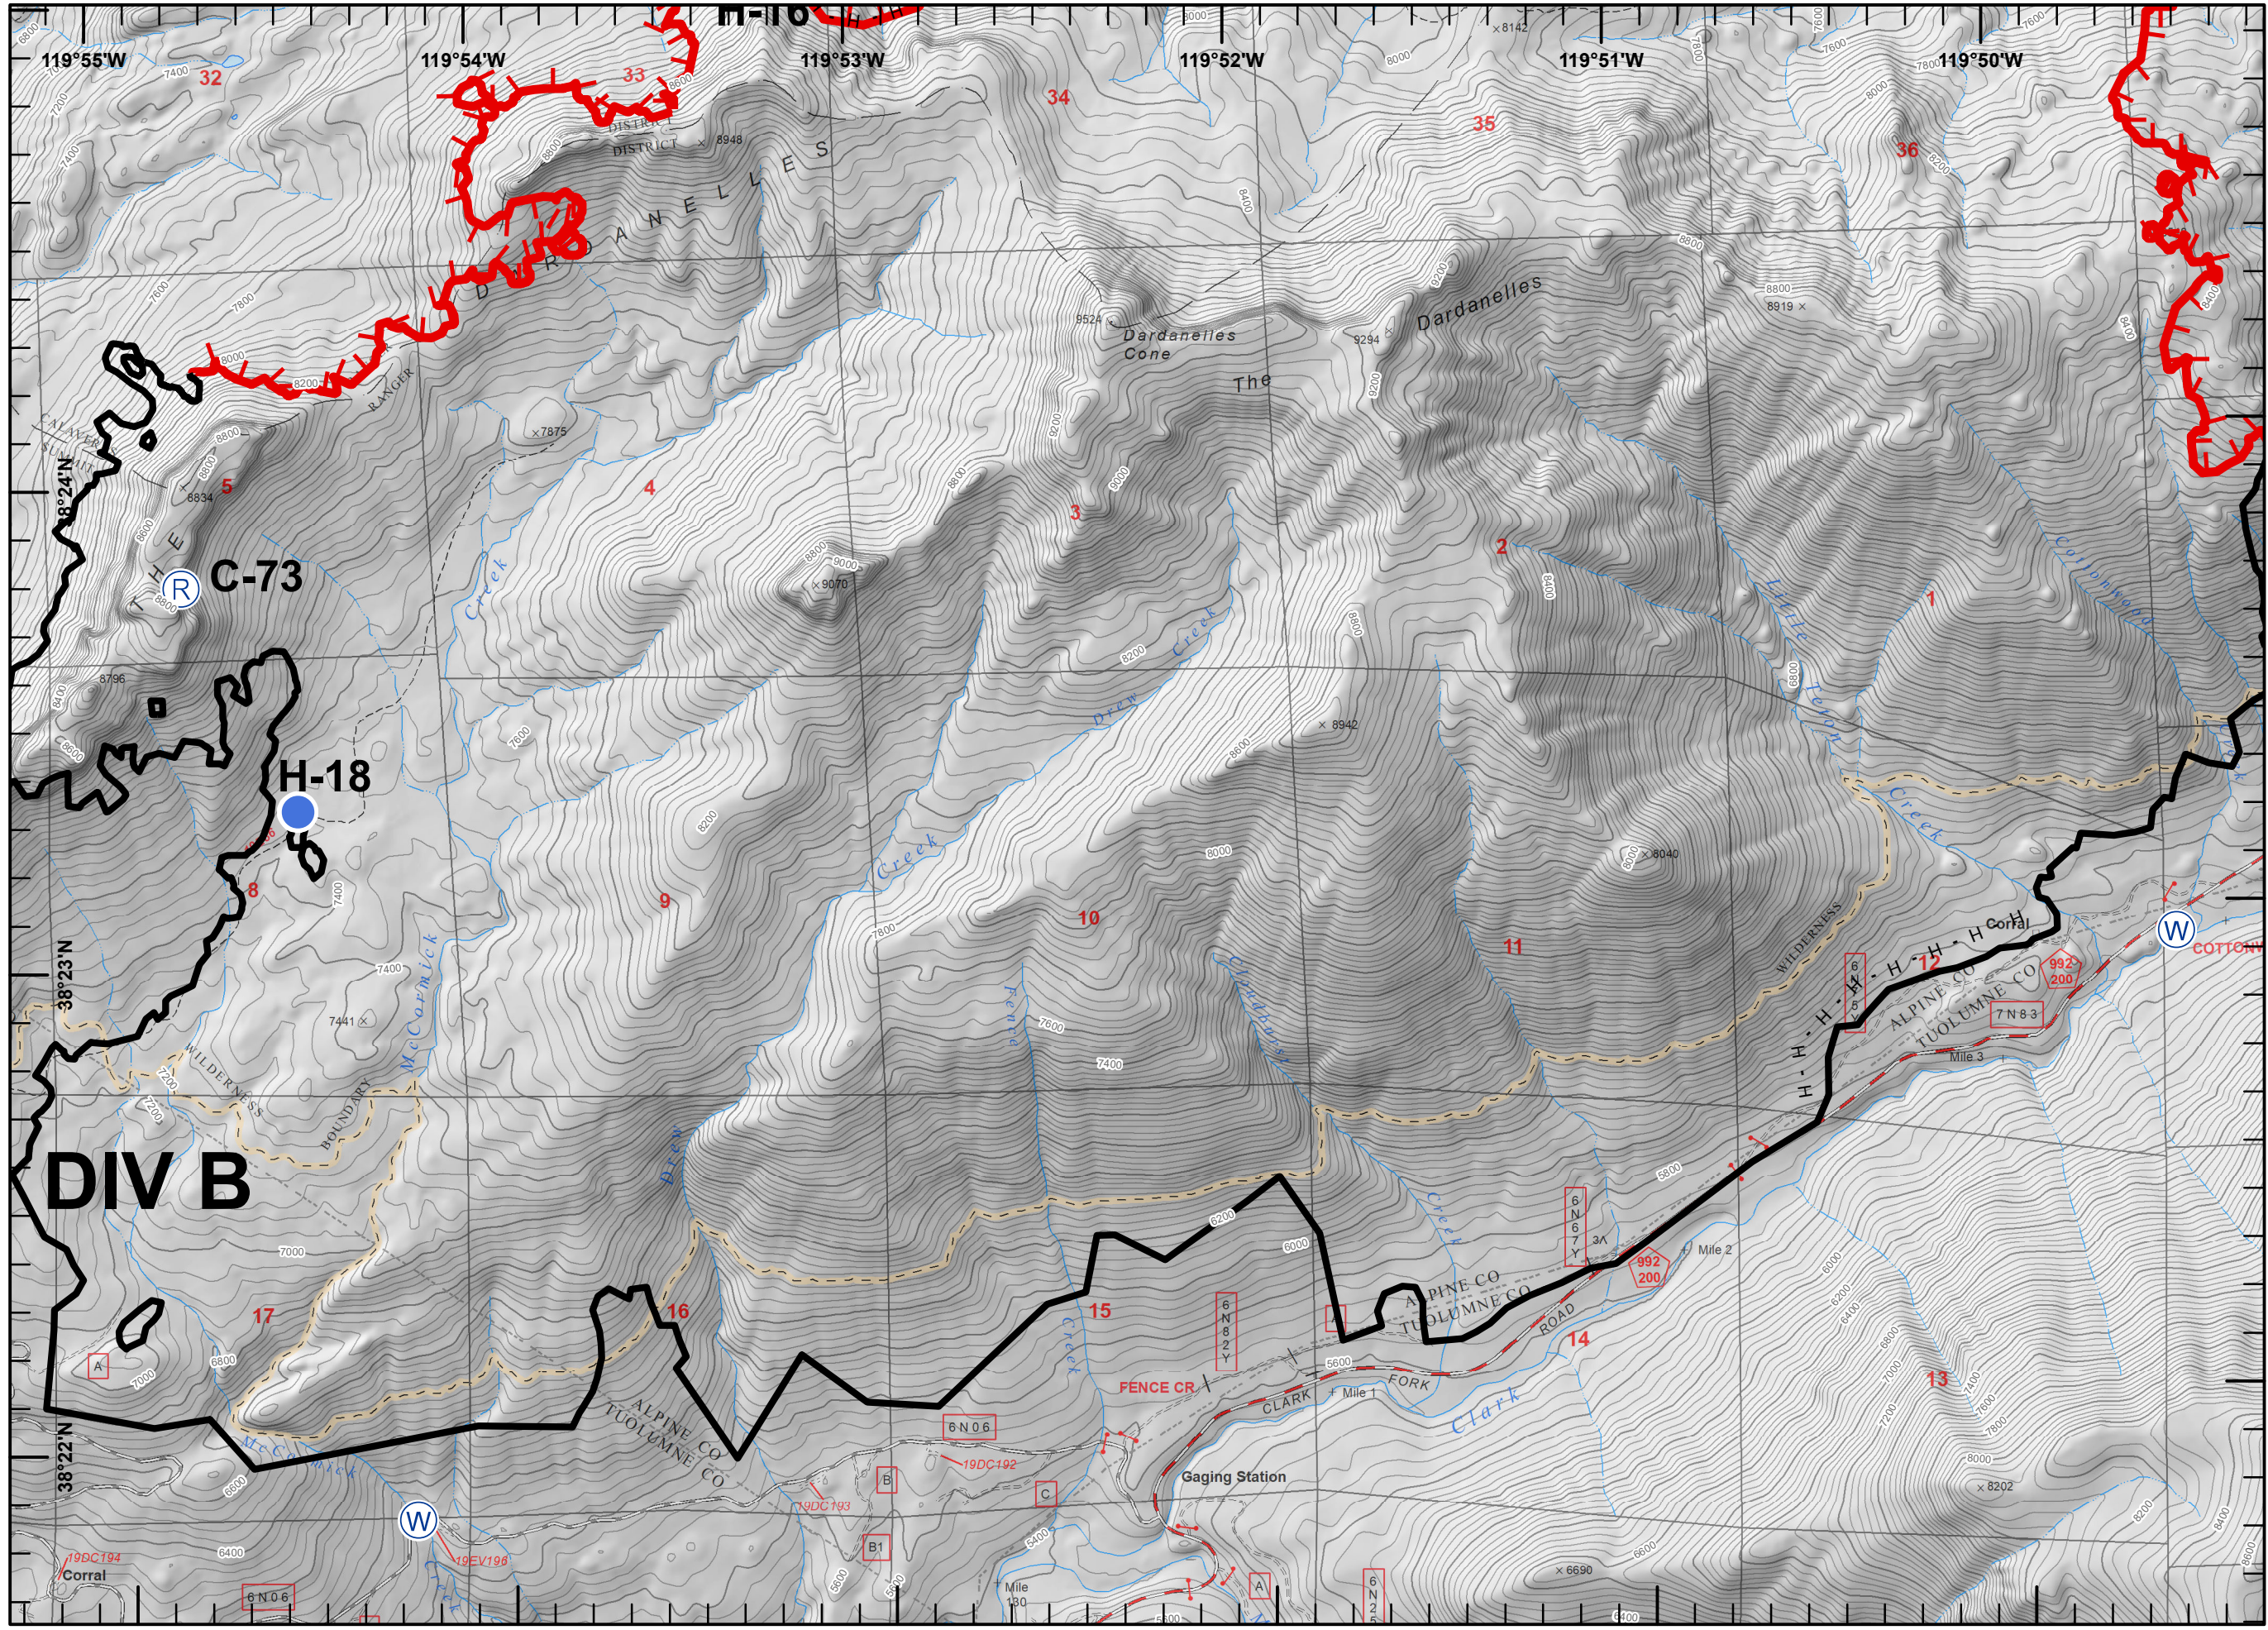

- Camp
- Helipoint
- Sling Site
- Branch Break
- Uncontrolled Fire Edge
- H - H Completed Hand Line

- Camp
- Dip Site
- Drop Point
- Helispot
- Repeater
- Division Break

- Uncontrolled Fire Edge
- Completed Line
- H - H Completed Hand Line

- Helispot
- Repeater
- Water Source
- Uncontrolled Fire Edge
- Completed Line
- H - H Completed Hand Line

- Camp
- Drop Point
- Helispot
- Repeater
- Sling Site
- Water Source
- Uncontrolled Fire Edge
- Completed Line
- H - H Completed Hand Line

- Dip Site
- Drop Point
- Helispot
- Branch Break
- Completed Line
- H - H Completed Hand Line

- Drop Point
- Helispot
- WX Mobile Weather Unit
- W Water Source
- Completed Line
- XXXXX Completed Dozer Line
- H - H Completed Hand Line

- Drop Point
- || Branch Break
- Completed Line
- XXXXX Completed Dozer Line
- H - H Completed Hand Line

- Drop Point
- Helispot
- W Water Source
- Other
- Division Break
- Completed Line
- Completed Dozer Line
- H - H Completed Hand Line