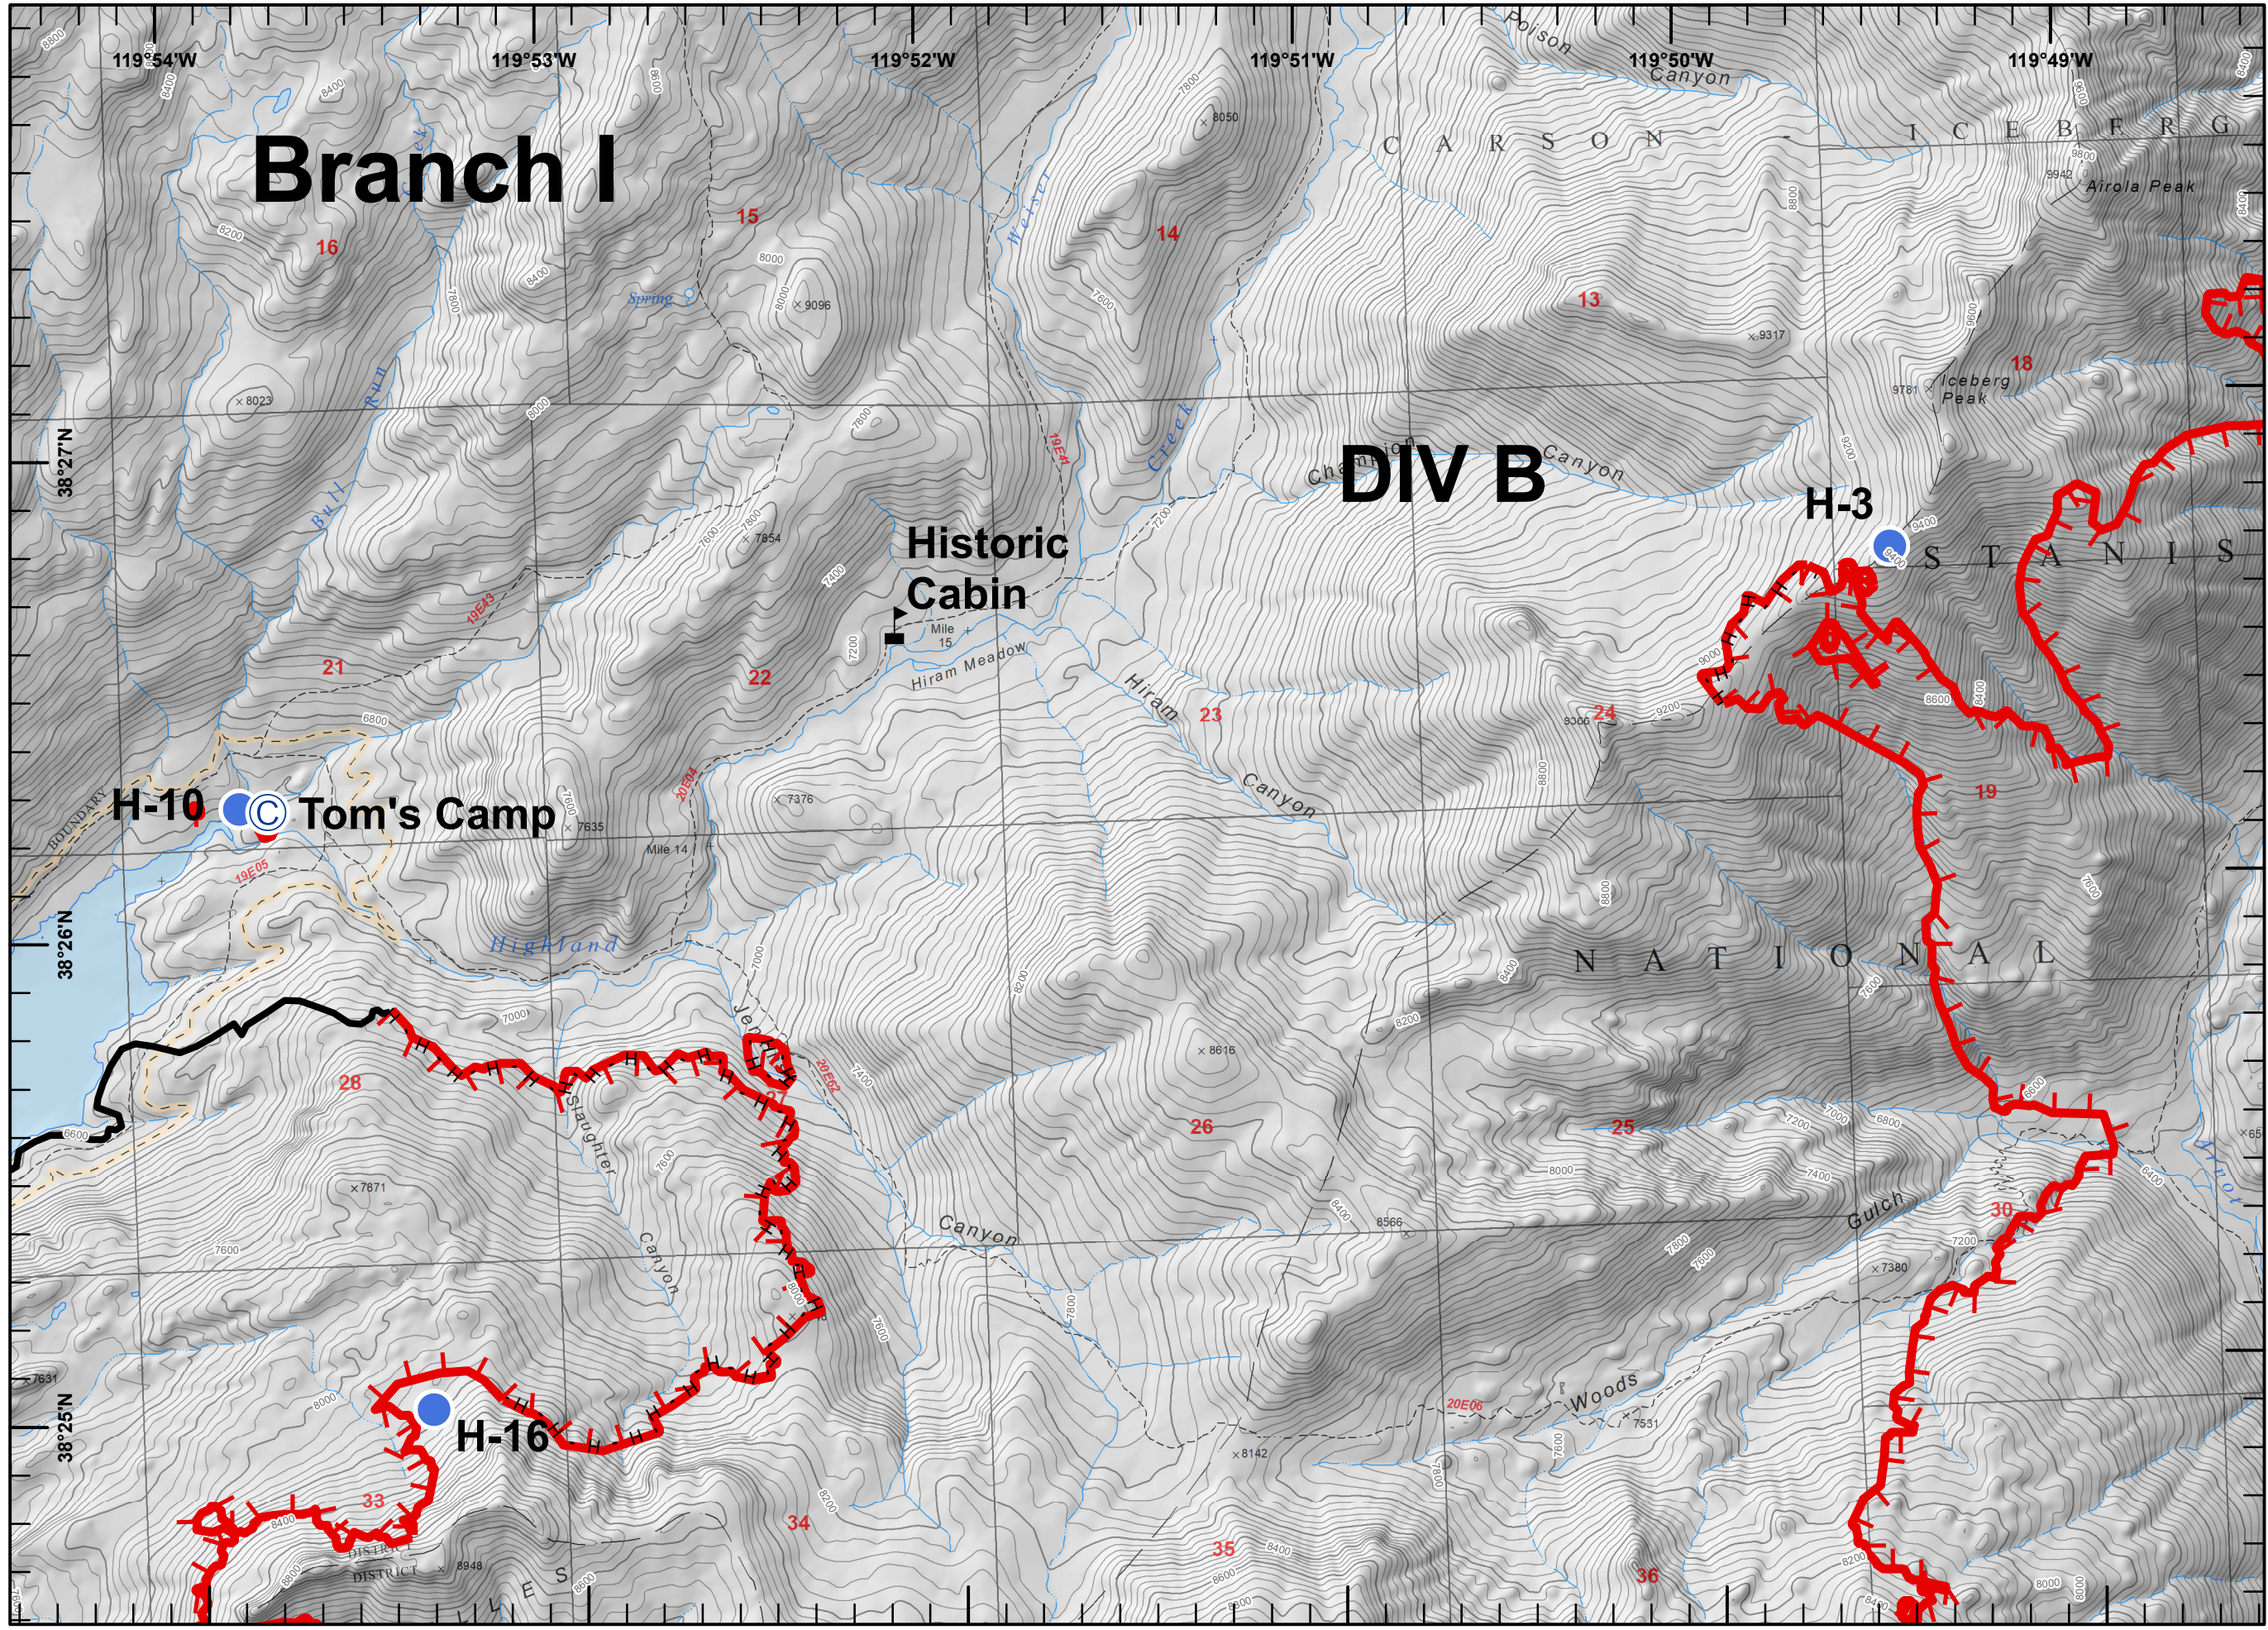

- Drop Point
- Helispot
- Ⓡ Repeater
- ▬ Uncontrolled Fire Edge
- H - H Completed Hand Line

- Camp
- Helispot
- Value at Risk
- Uncontrolled Fire Edge
- Completed Line
- H - H Completed Hand Line

-  Camp
-  Drop Point
-  Helispot
-  Sling Site
-  Water Source
-  Uncontrolled Fire Edge
-  H - H Completed Hand Line

- Camp
- Helipoint
- Sling Site
- Branch Break
- Uncontrolled Fire Edge
- H - H Completed Hand Line

- Camp
- Dip Site
- Drop Point
- Helispot
- Repeater
- Division Break

- Uncontrolled Fire Edge
- Completed Line
- H - H Completed Hand Line

- Helispot
- Repeater
- Water Source
- Uncontrolled Fire Edge
- Completed Line
- H - H Completed Hand Line

- Camp
- Drop Point
- Helispot
- Repeater
- Sling Site
- Water Source
- Uncontrolled Fire Edge
- Completed Line
- H - H Completed Hand Line

- Drop Point
- || Branch Break
- Completed Line
- XXXXX Completed Dozer Line
- H - H Completed Hand Line

- Drop Point
- Helispot
- W Water Source
- Other
- Division Break
- Completed Line
- Completed Dozer Line
- H - H Completed Hand Line