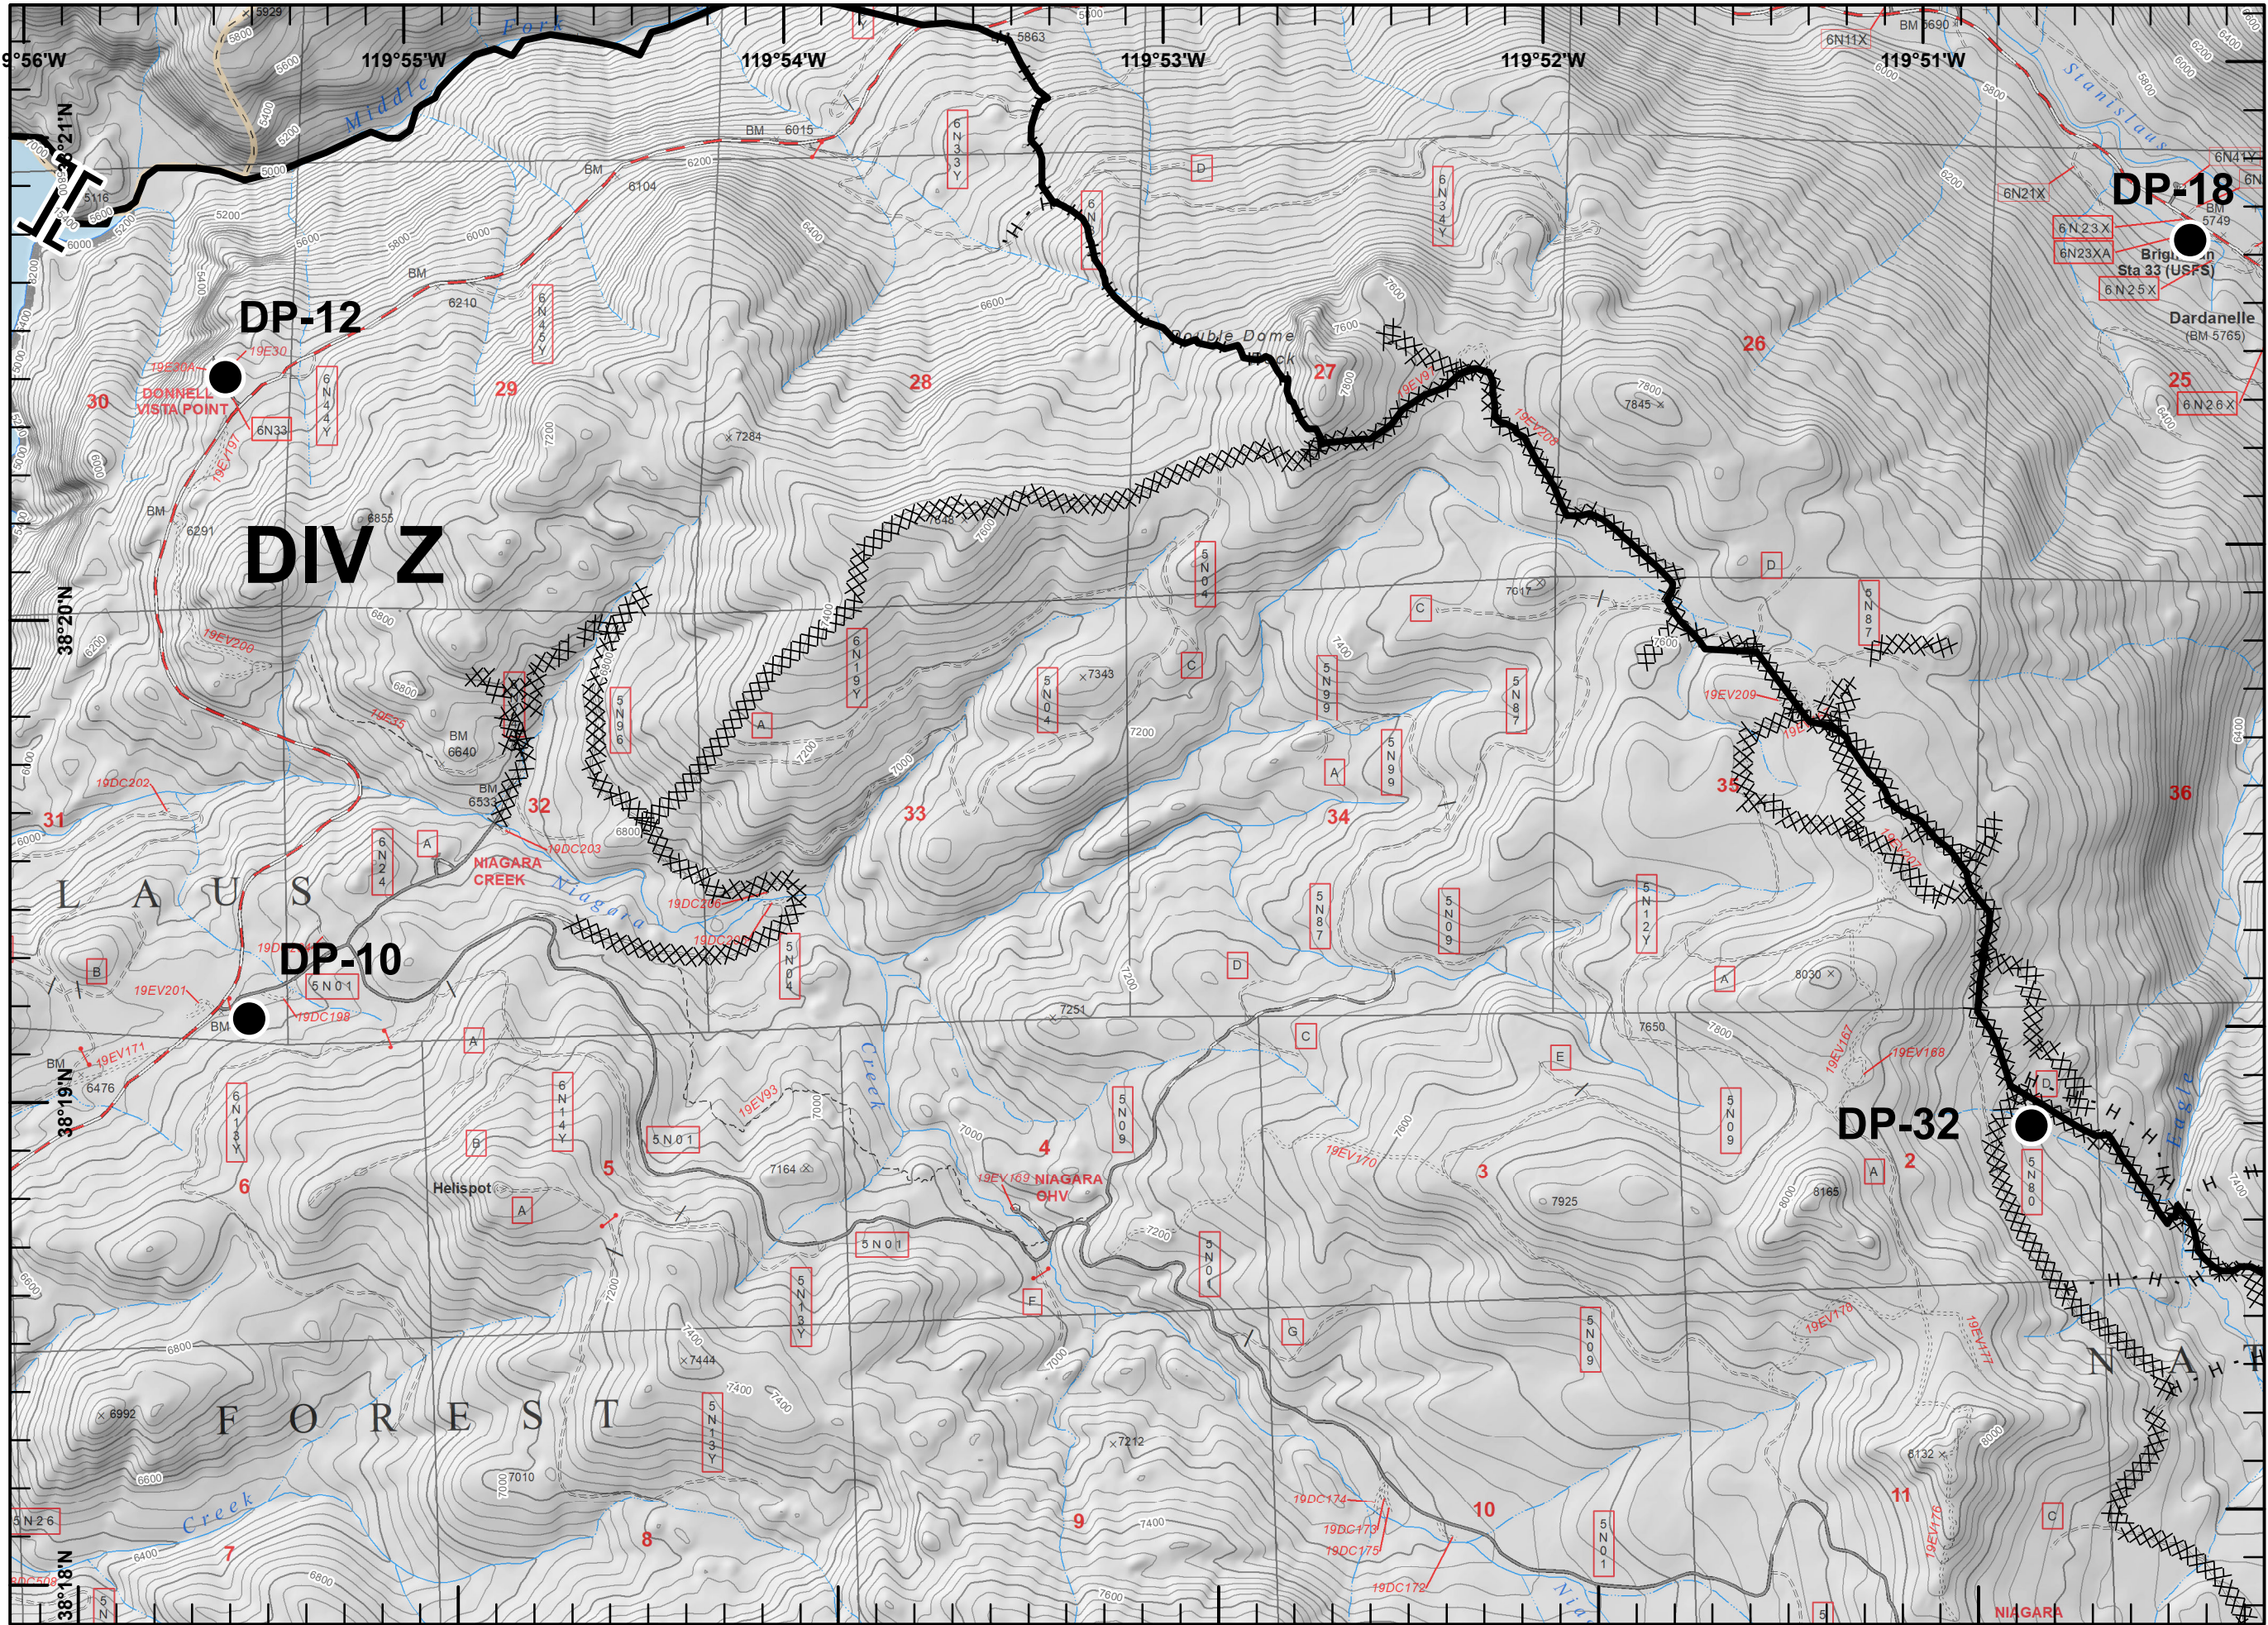

- Camp
- Helipoint
- Sling Site
- Branch Break
- Uncontrolled Fire Edge
- H - H Completed Hand Line

- Camp
- Dip Site
- Drop Point
- Helispot
- Repeater
- Division Break

- Uncontrolled Fire Edge
- Completed Line
- H - H Completed Hand Line

- Dip Site
- Drop Point
- Helispot
- Branch Break
- Completed Line
- H - H Completed Hand Line

- Drop Point
- Helispot
- WX Mobile Weather Unit
- W Water Source
- Completed Line
- XXXXX Completed Dozer Line
- H - H Completed Hand Line

- Drop Point
- Helispot
- Repeater
- Water Source
- Division Break

- Uncontrolled Fire Edge
- Completed Line
- Completed Dozer Line
- H - H Completed Hand Line

- Drop Point
- Helispot
- Ⓡ Repeater
- ⌋ Division Break
- ▬ Uncontrolled Fire Edge
- ▬ Completed Line
- H - H Completed Hand Line

- Drop Point
- || Branch Break
- Completed Line
- XXXXX Completed Dozer Line
- H - H Completed Hand Line

- Drop Point
- Helispot
- W Water Source
- Other
- Division Break
- Completed Line
- Completed Dozer Line
- H - H Completed Hand Line