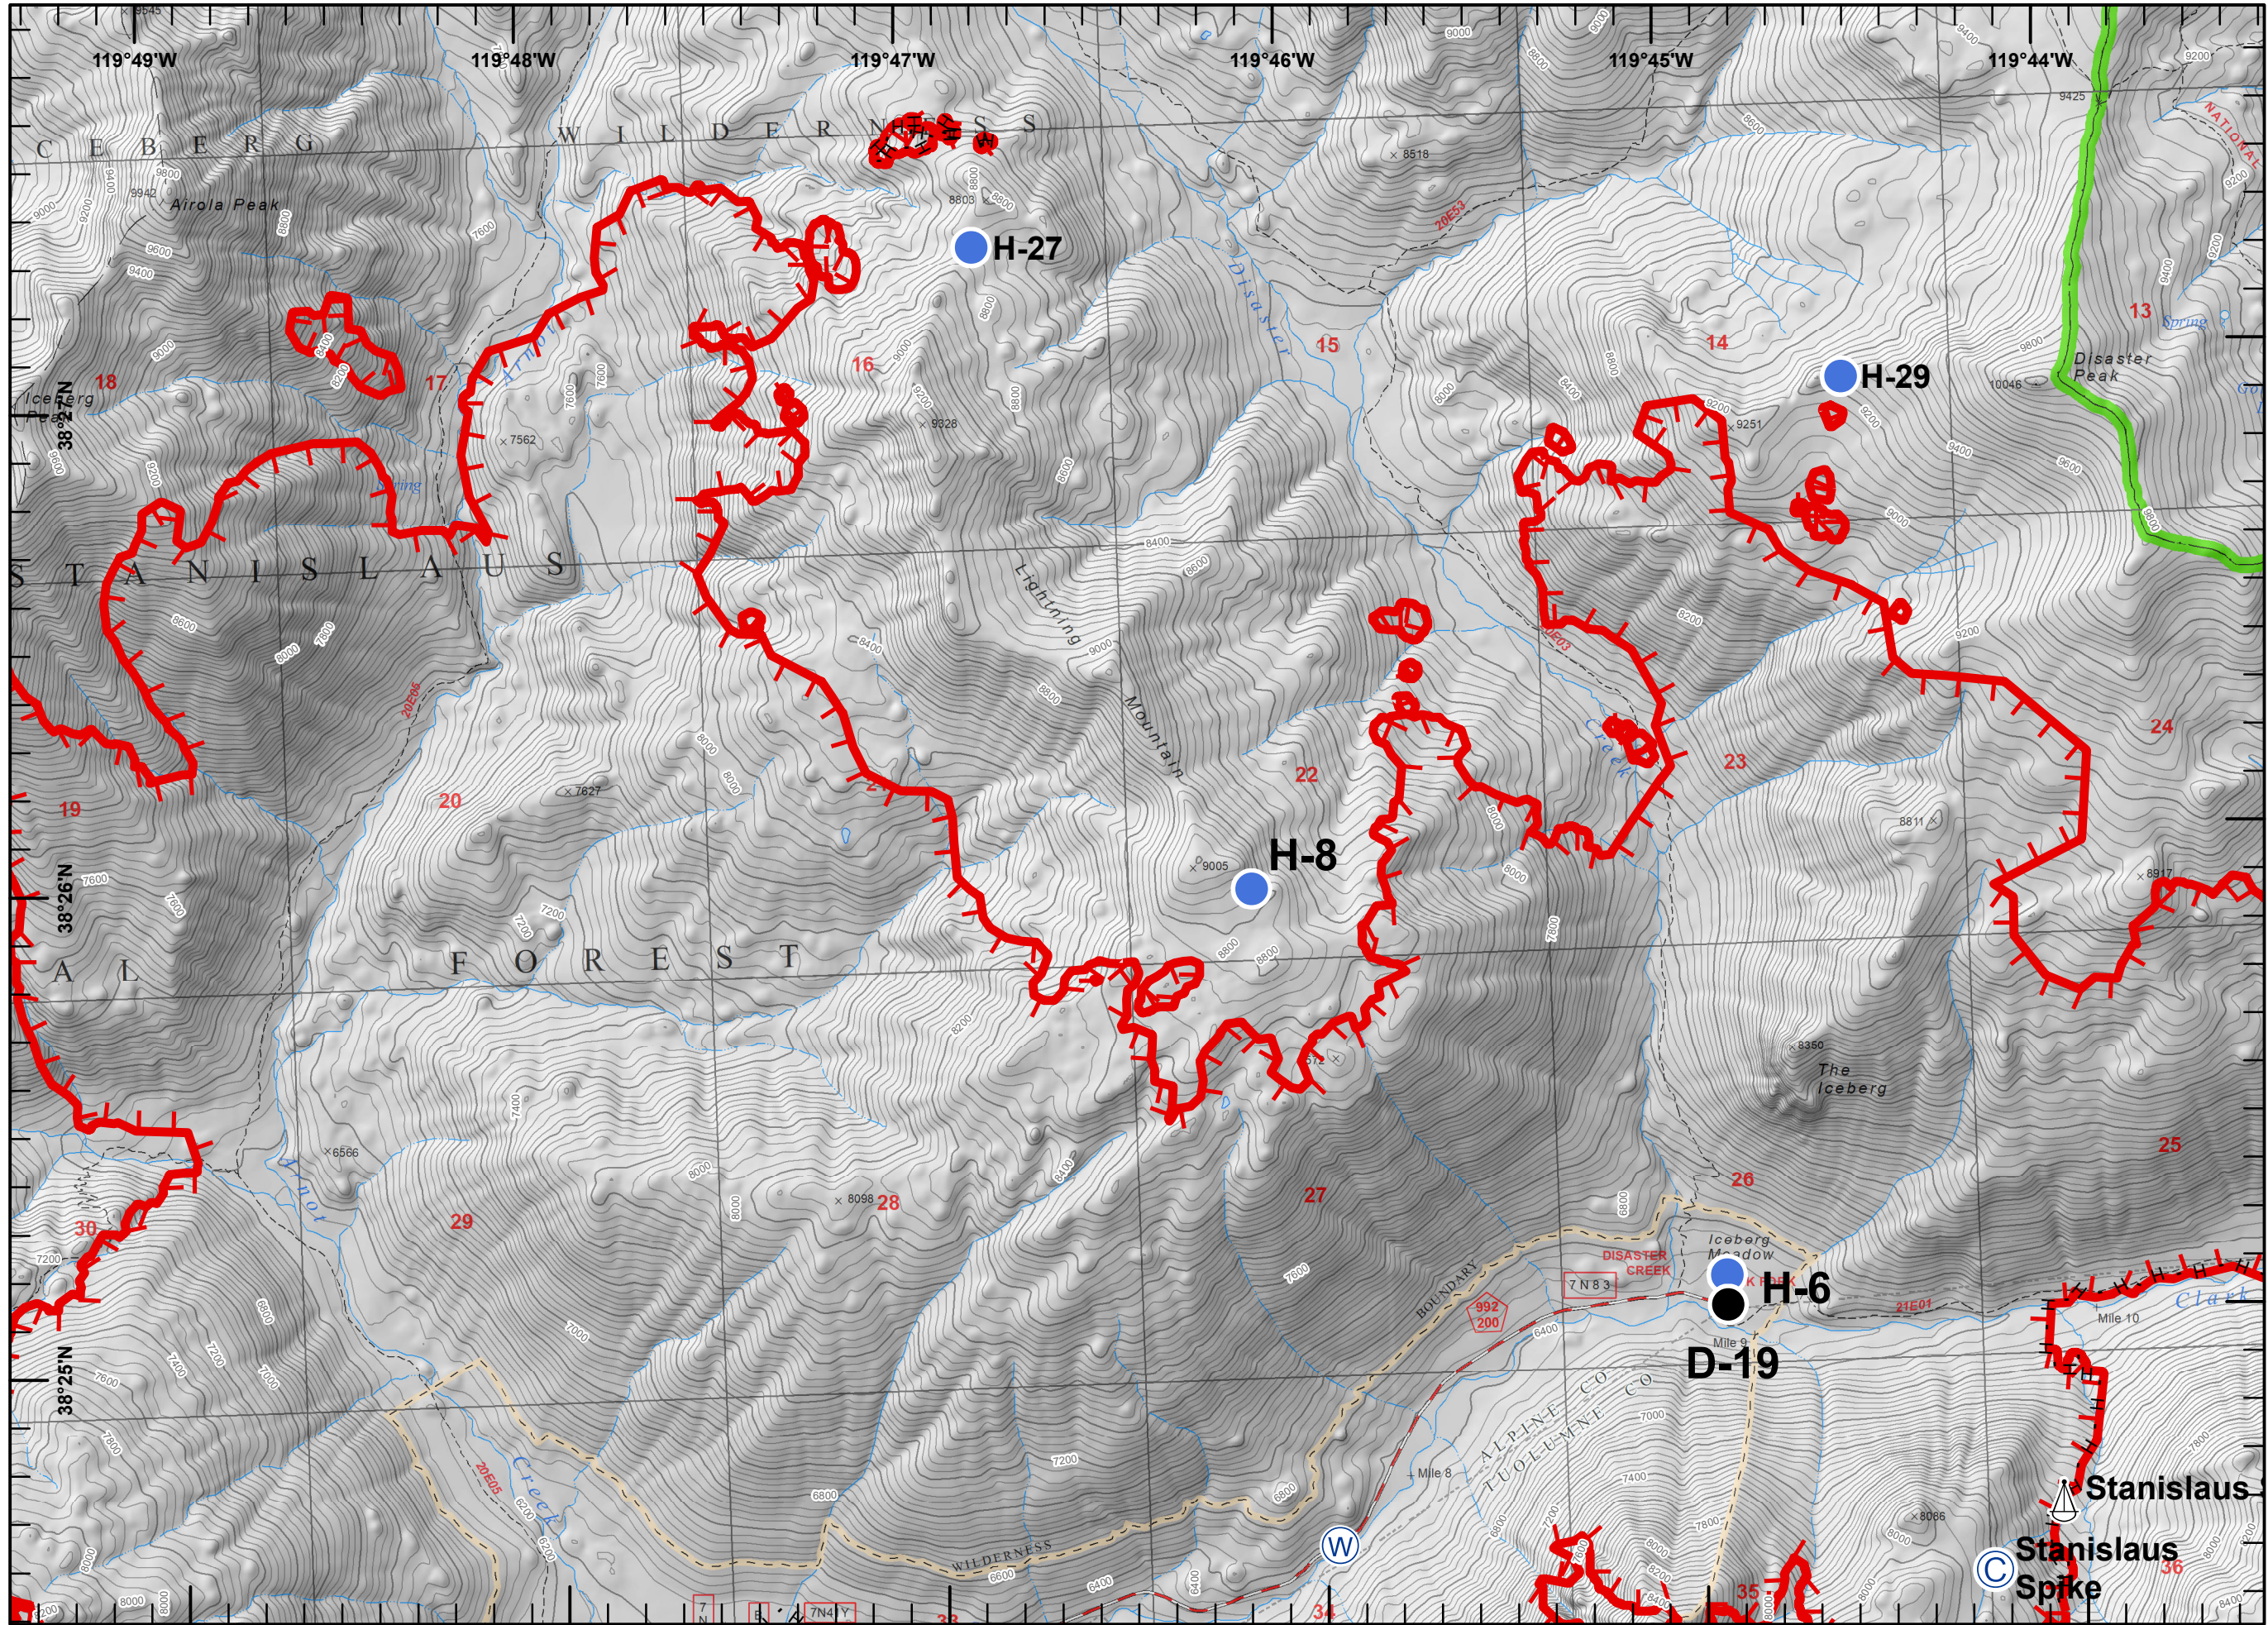

- Drop Point
- Helispot
- Ⓡ Repeater
- ▬ Uncontrolled Fire Edge
- H - H Completed Hand Line

- Camp
- Helispot
- Value at Risk
- Uncontrolled Fire Edge
- Completed Line
- H - H Completed Hand Line

-  Camp
-  Drop Point
-  Helispot
-  Sling Site
-  Water Source
-  Uncontrolled Fire Edge
-  H - H Completed Hand Line

- Camp
- Helipoint
- Sling Site
- Branch Break
- Uncontrolled Fire Edge
- H - H Completed Hand Line

- Camp
- Dip Site
- Drop Point
- Helispot
- Repeater
- Division Break

- Uncontrolled Fire Edge
- Completed Line
- H - H Completed Hand Line

- Dip Site
- Drop Point
- Helispot
- Branch Break
- Completed Line
- H - H Completed Hand Line

- Drop Point
- Helispot
- WX Mobile Weather Unit
- W Water Source
- Completed Line
- XXXXX Completed Dozer Line
- H - H Completed Hand Line

- Drop Point
- || Branch Break
- Completed Line
- XXXXX Completed Dozer Line
- H - H Completed Hand Line

- Drop Point
- Helispot
- W Water Source
- Other
- Division Break
- Completed Line
- Completed Dozer Line
- H - H Completed Hand Line