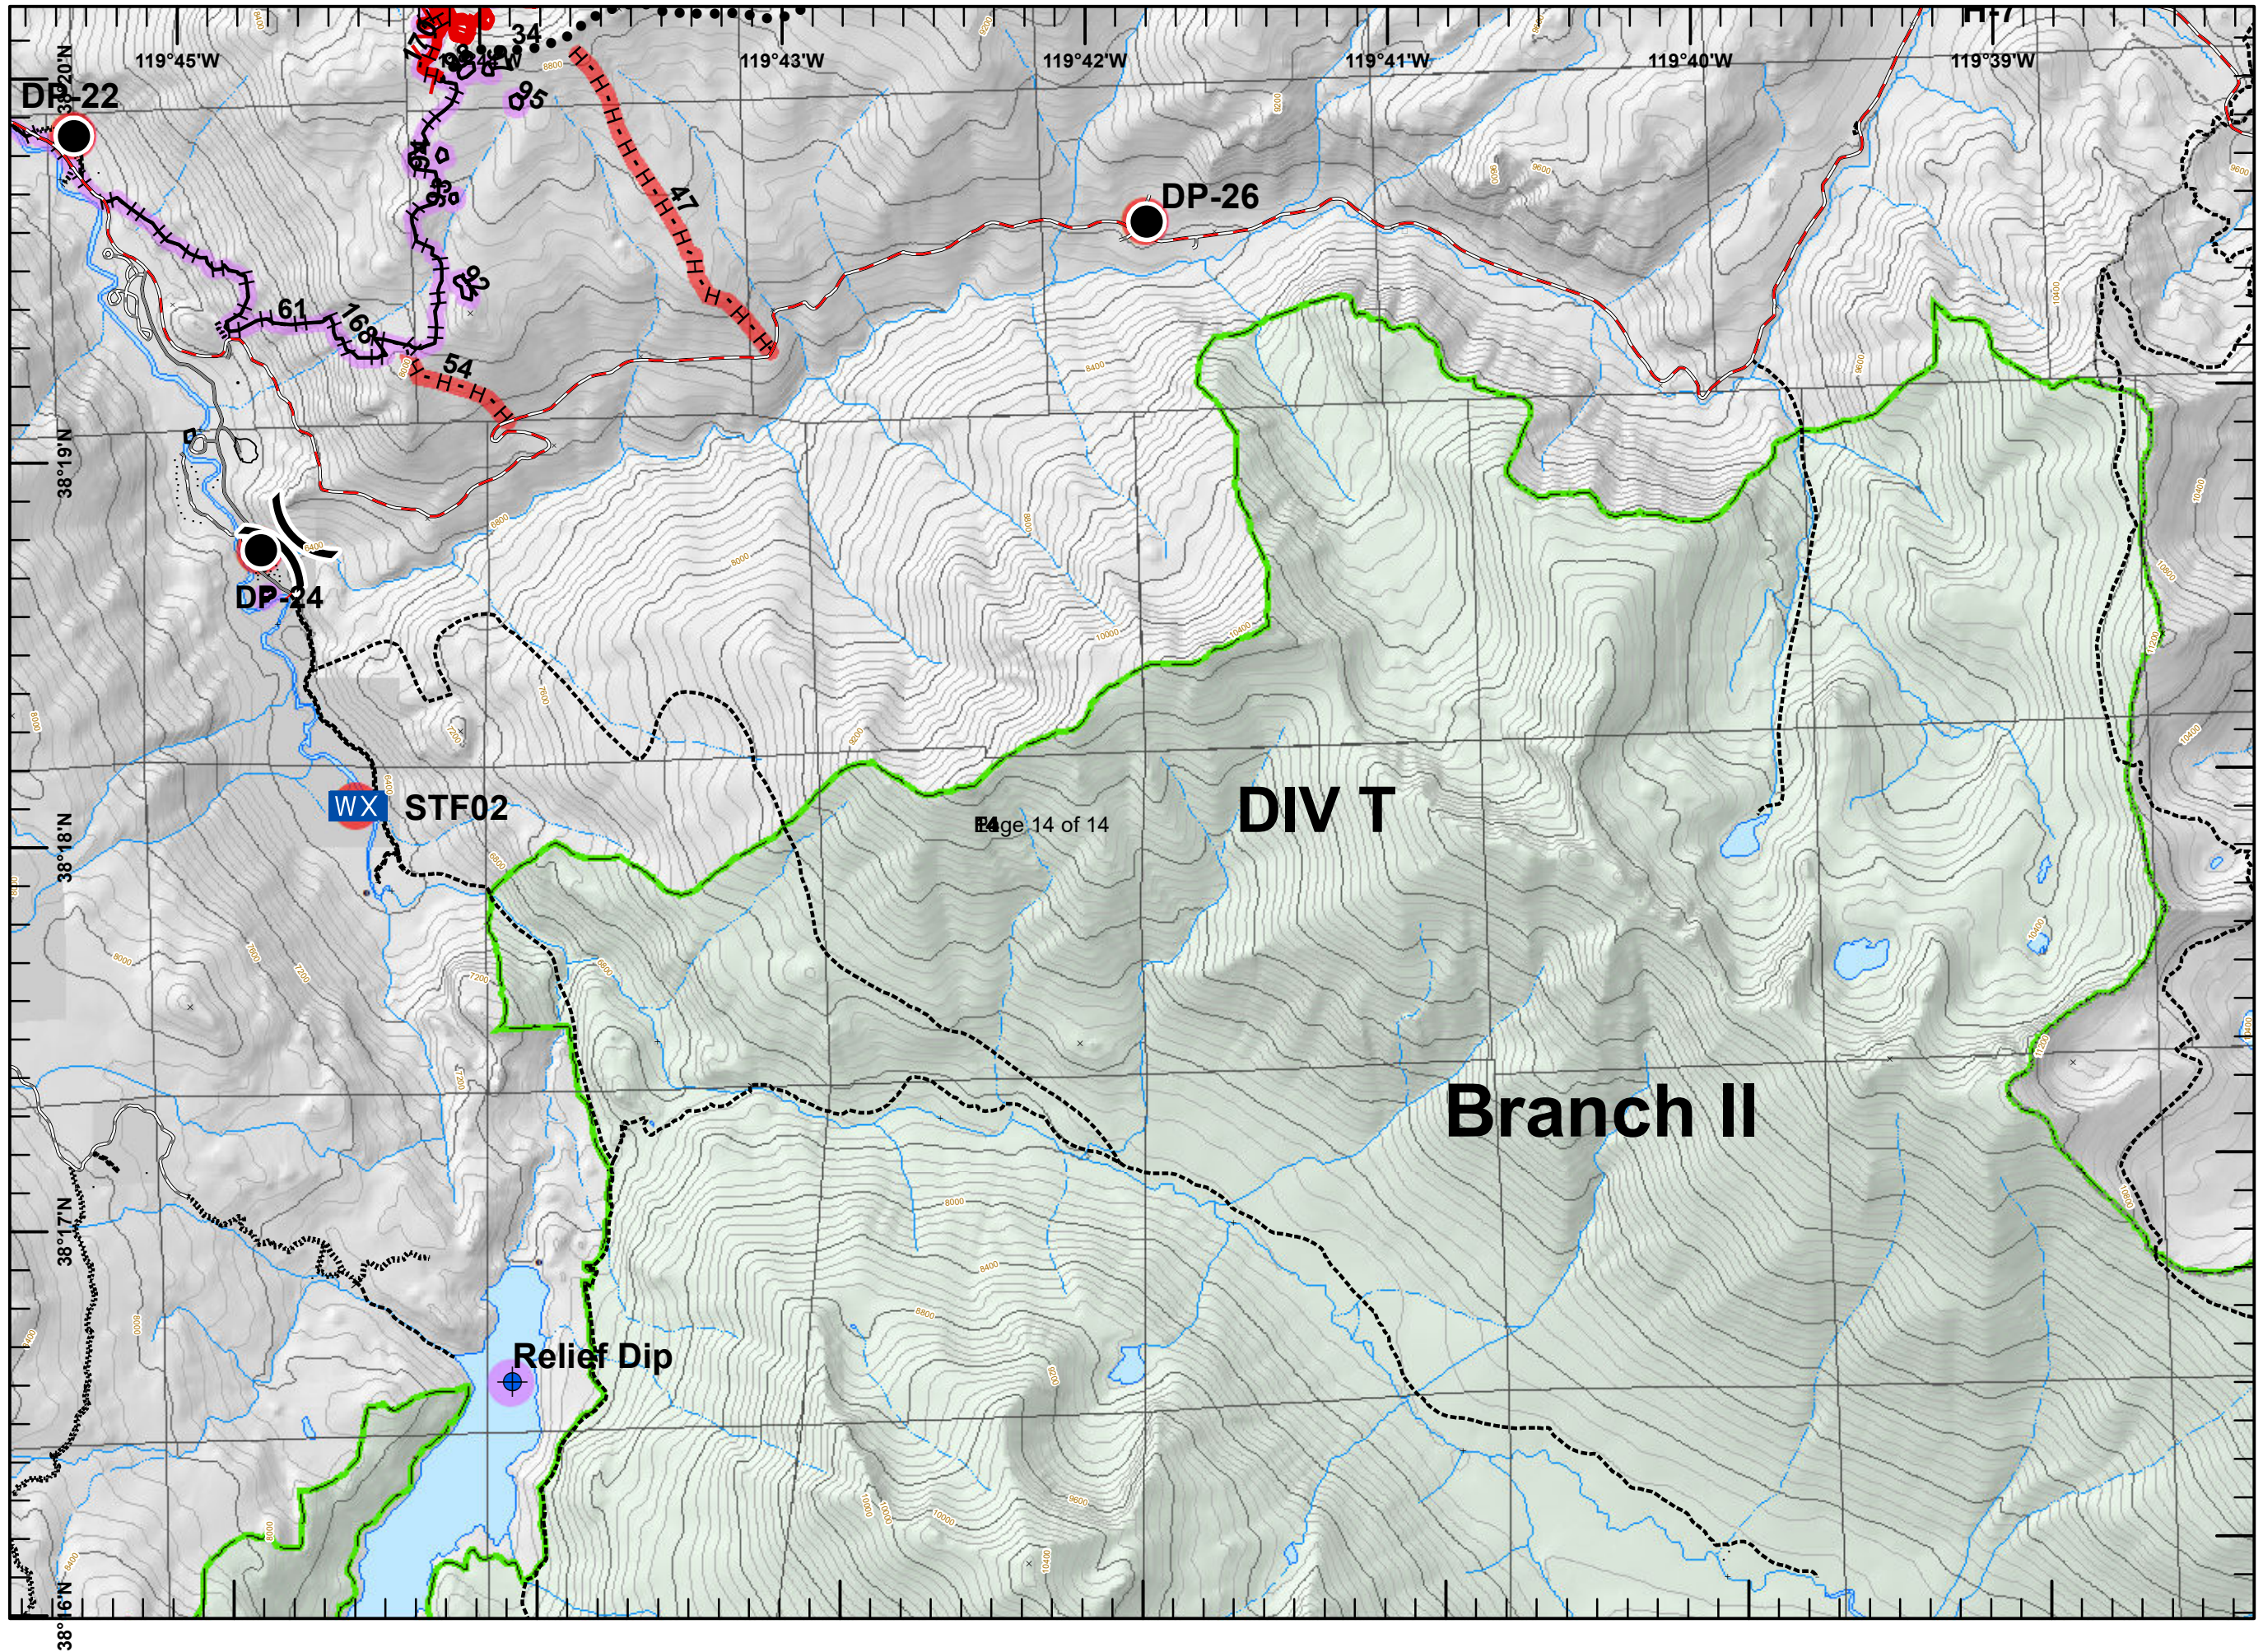

Donnell Fire
CA-STF-001702
0830
Day Shift
NAD 83 Zone 10
Page

Legend

- Red circle: Repair Needed
- Purple circle: Unknown REPAIR STATUS
- Red line: Repair Needed
- Purple line: Unknown

Miles