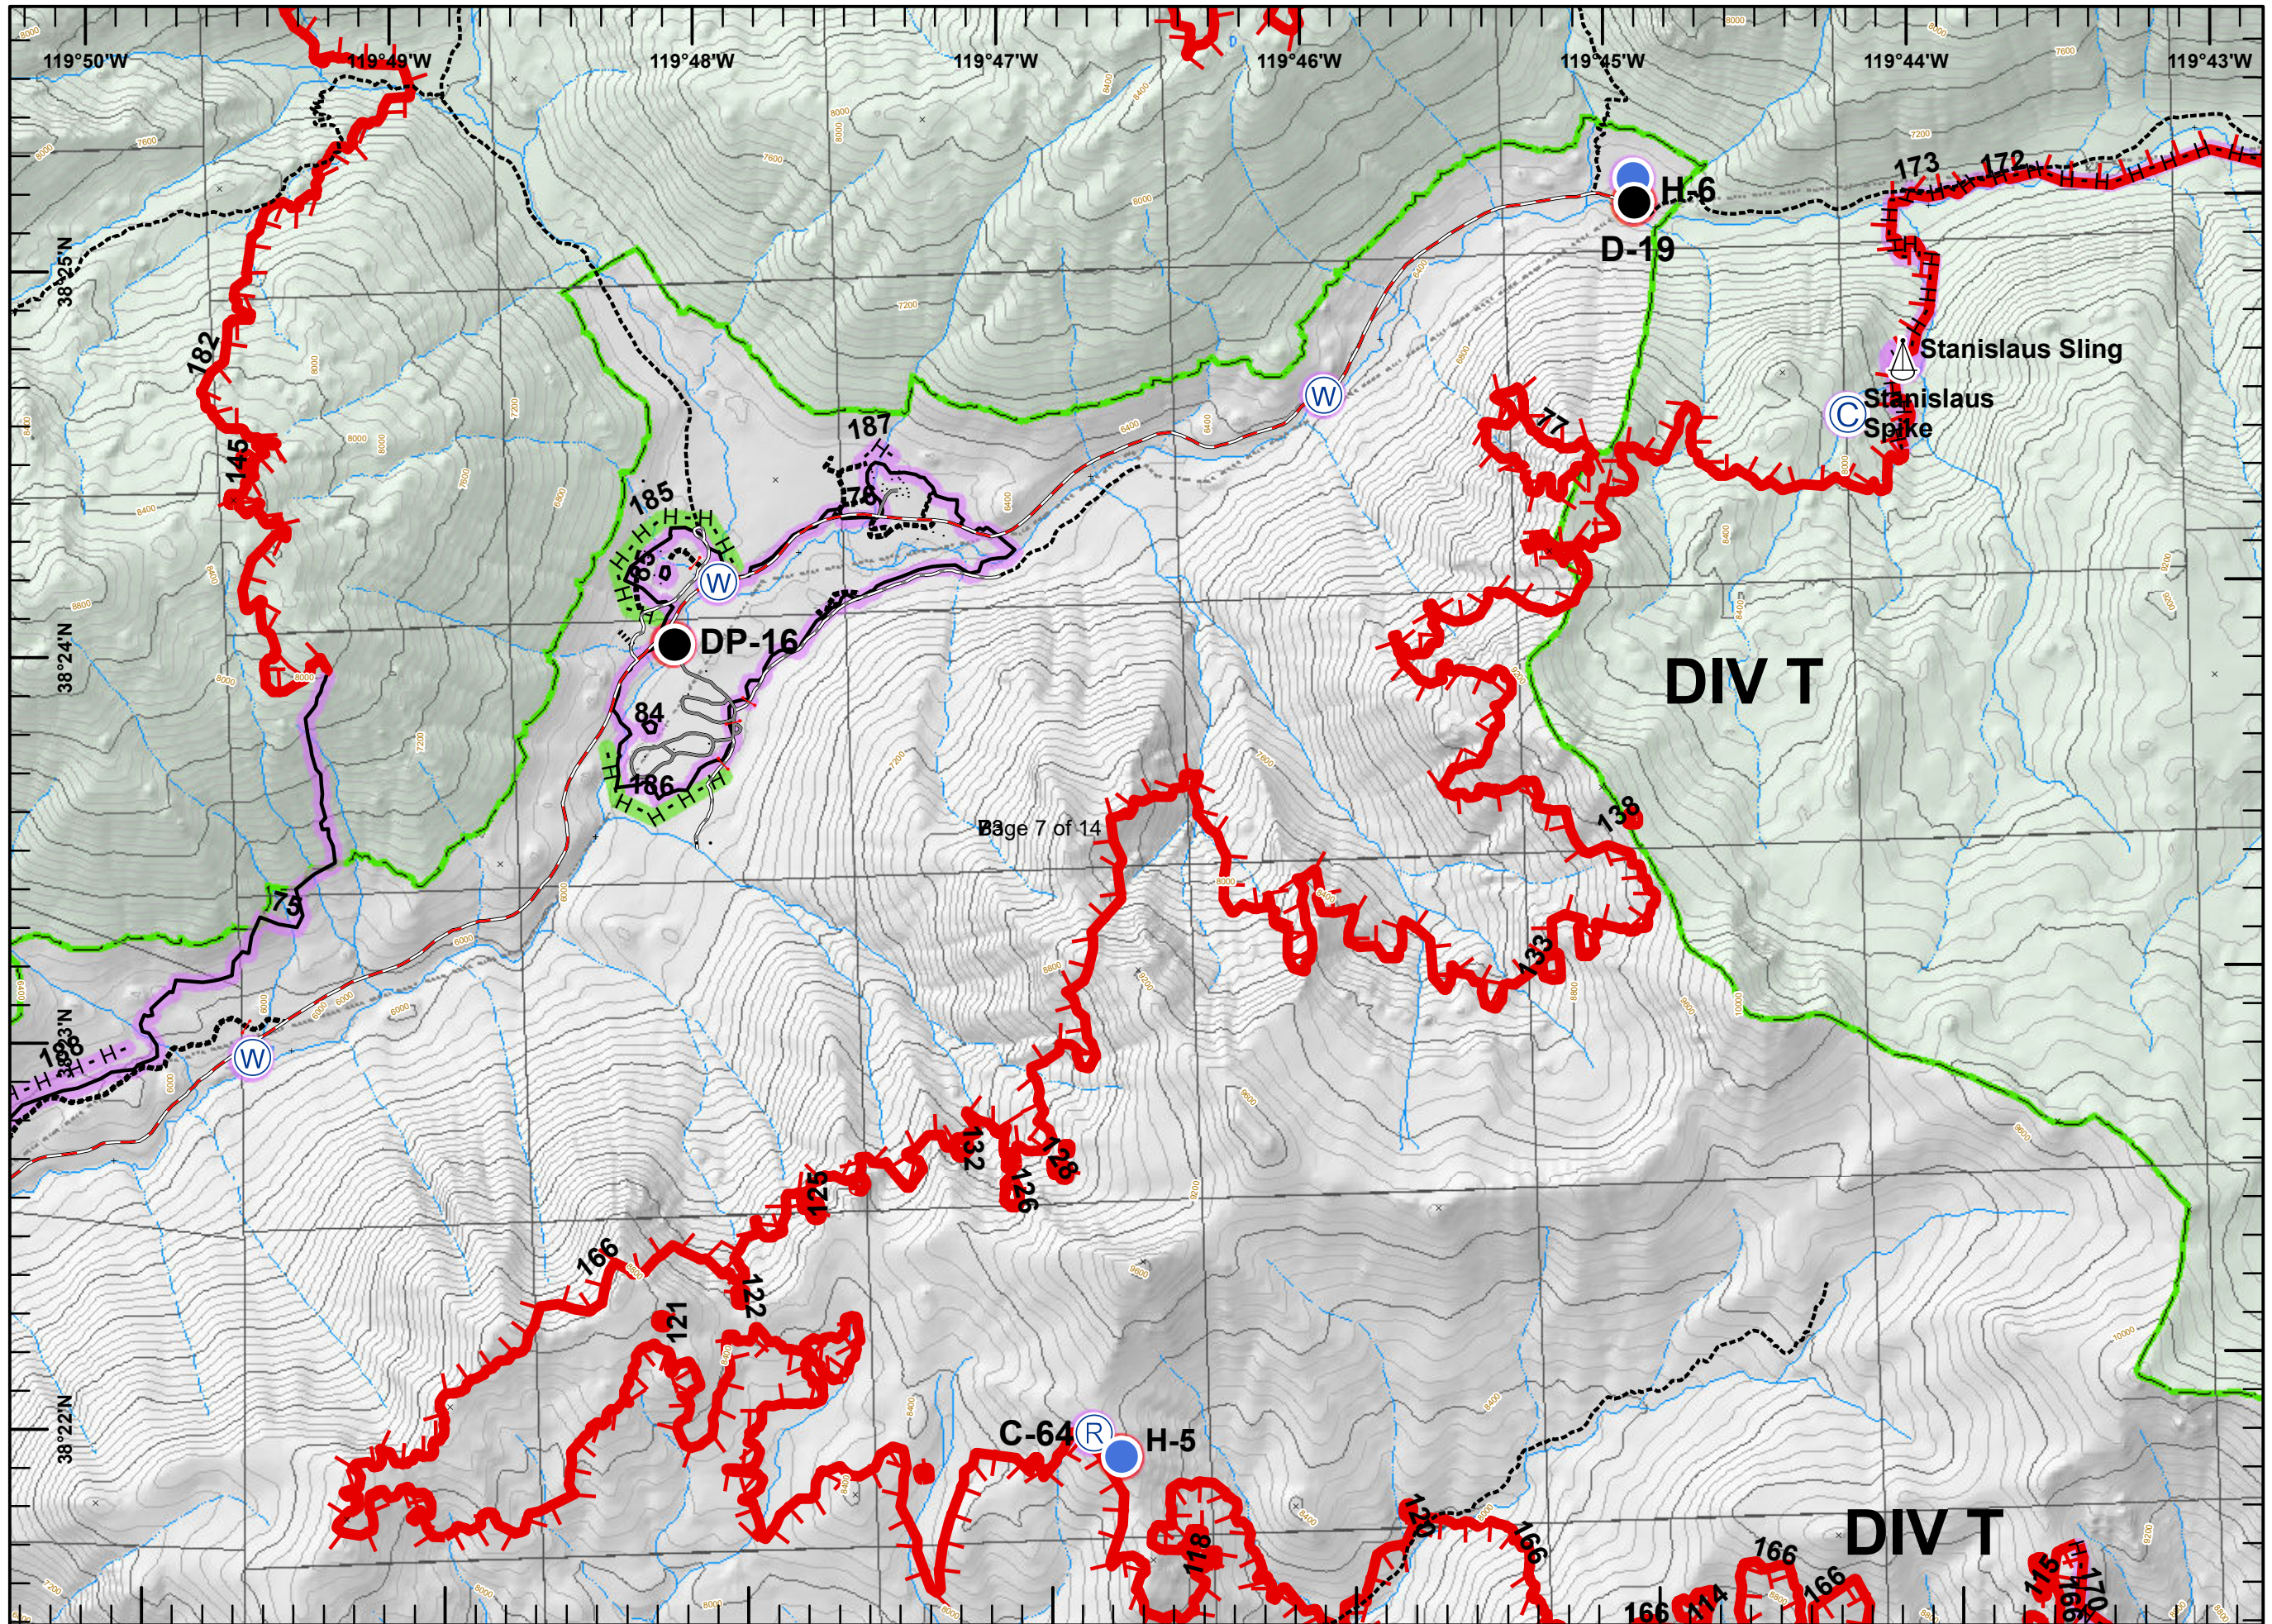

Donnell Fire  
CA-STF-001702  
0830  
Day Shift  
NAD 83 Zone 10  
Page

**Legend**

- Red circle: Repair Needed
- Purple circle: Unknown REPAIR STATUS
- Green line: Completed - Inspected
- Purple line: Unknown

Miles