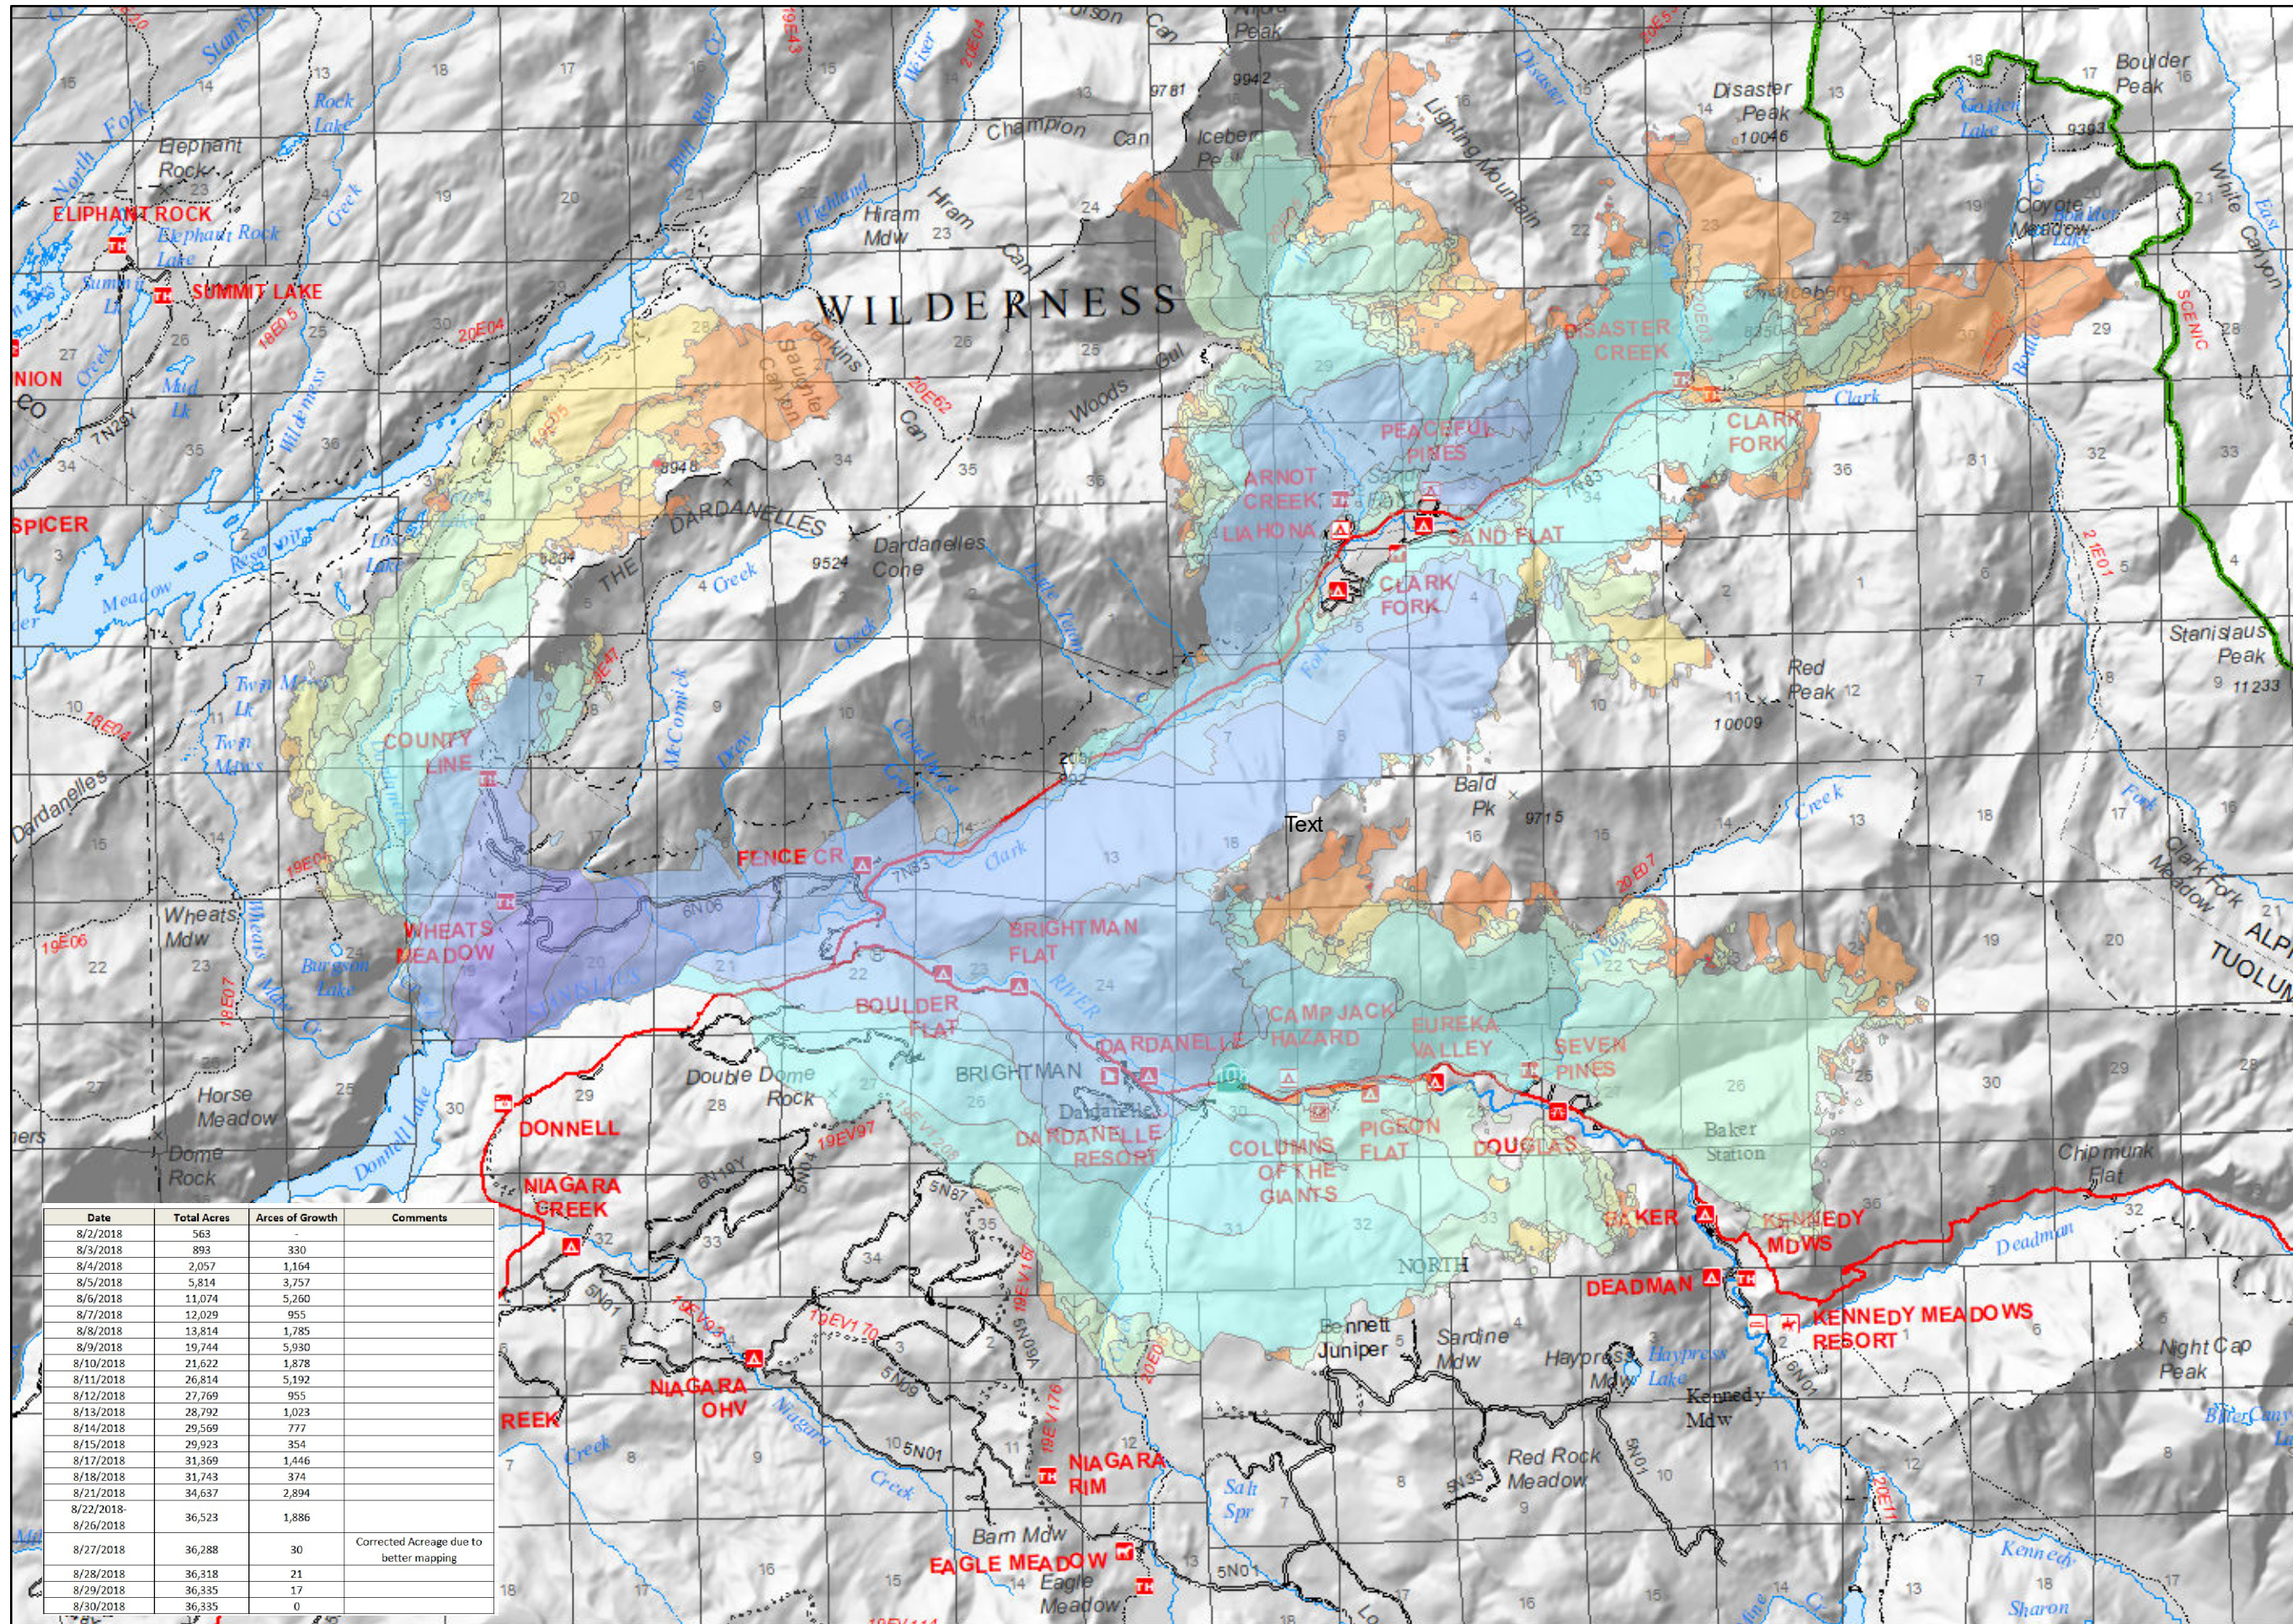

# Donnell Fire

CA-STF-001702

08/30/2018

## Progression Map

- 8/2/2018
- 8/3/2018
- 8/4/2018
- 8/5/2018
- 8/6/2018
- 8/7/2018
- 8/8/2018
- 8/9/2018
- 8/10/2018
- 8/11/2018
- 8/12/2018
- 8/13/2018
- 8/14/2018
- 8/15/2018
- 8/17/2018
- 8/18/2018
- 8/21/2018
- 8/27/2018
- 8/28/2018
- 8/29/2018
- 8/30/2018

Date	Total Acres	Acres of Growth	Comments
8/2/2018	563	-	
8/3/2018	893	330	
8/4/2018	2,057	1,164	
8/5/2018	5,814	3,757	
8/6/2018	11,074	5,260	
8/7/2018	12,029	955	
8/8/2018	13,814	1,785	
8/9/2018	19,744	5,930	
8/10/2018	21,622	1,878	
8/11/2018	26,814	5,192	
8/12/2018	27,769	955	
8/13/2018	28,792	1,023	
8/14/2018	29,569	777	
8/15/2018	29,923	354	
8/17/2018	31,369	1,446	
8/18/2018	31,743	374	
8/21/2018	34,637	2,894	
8/22/2018	36,523	1,886	
8/26/2018			
8/27/2018	36,288	30	Corrected Acreage due to better mapping
8/28/2018	36,318	21	
8/29/2018	36,335	17	
8/30/2018	36,335	0	