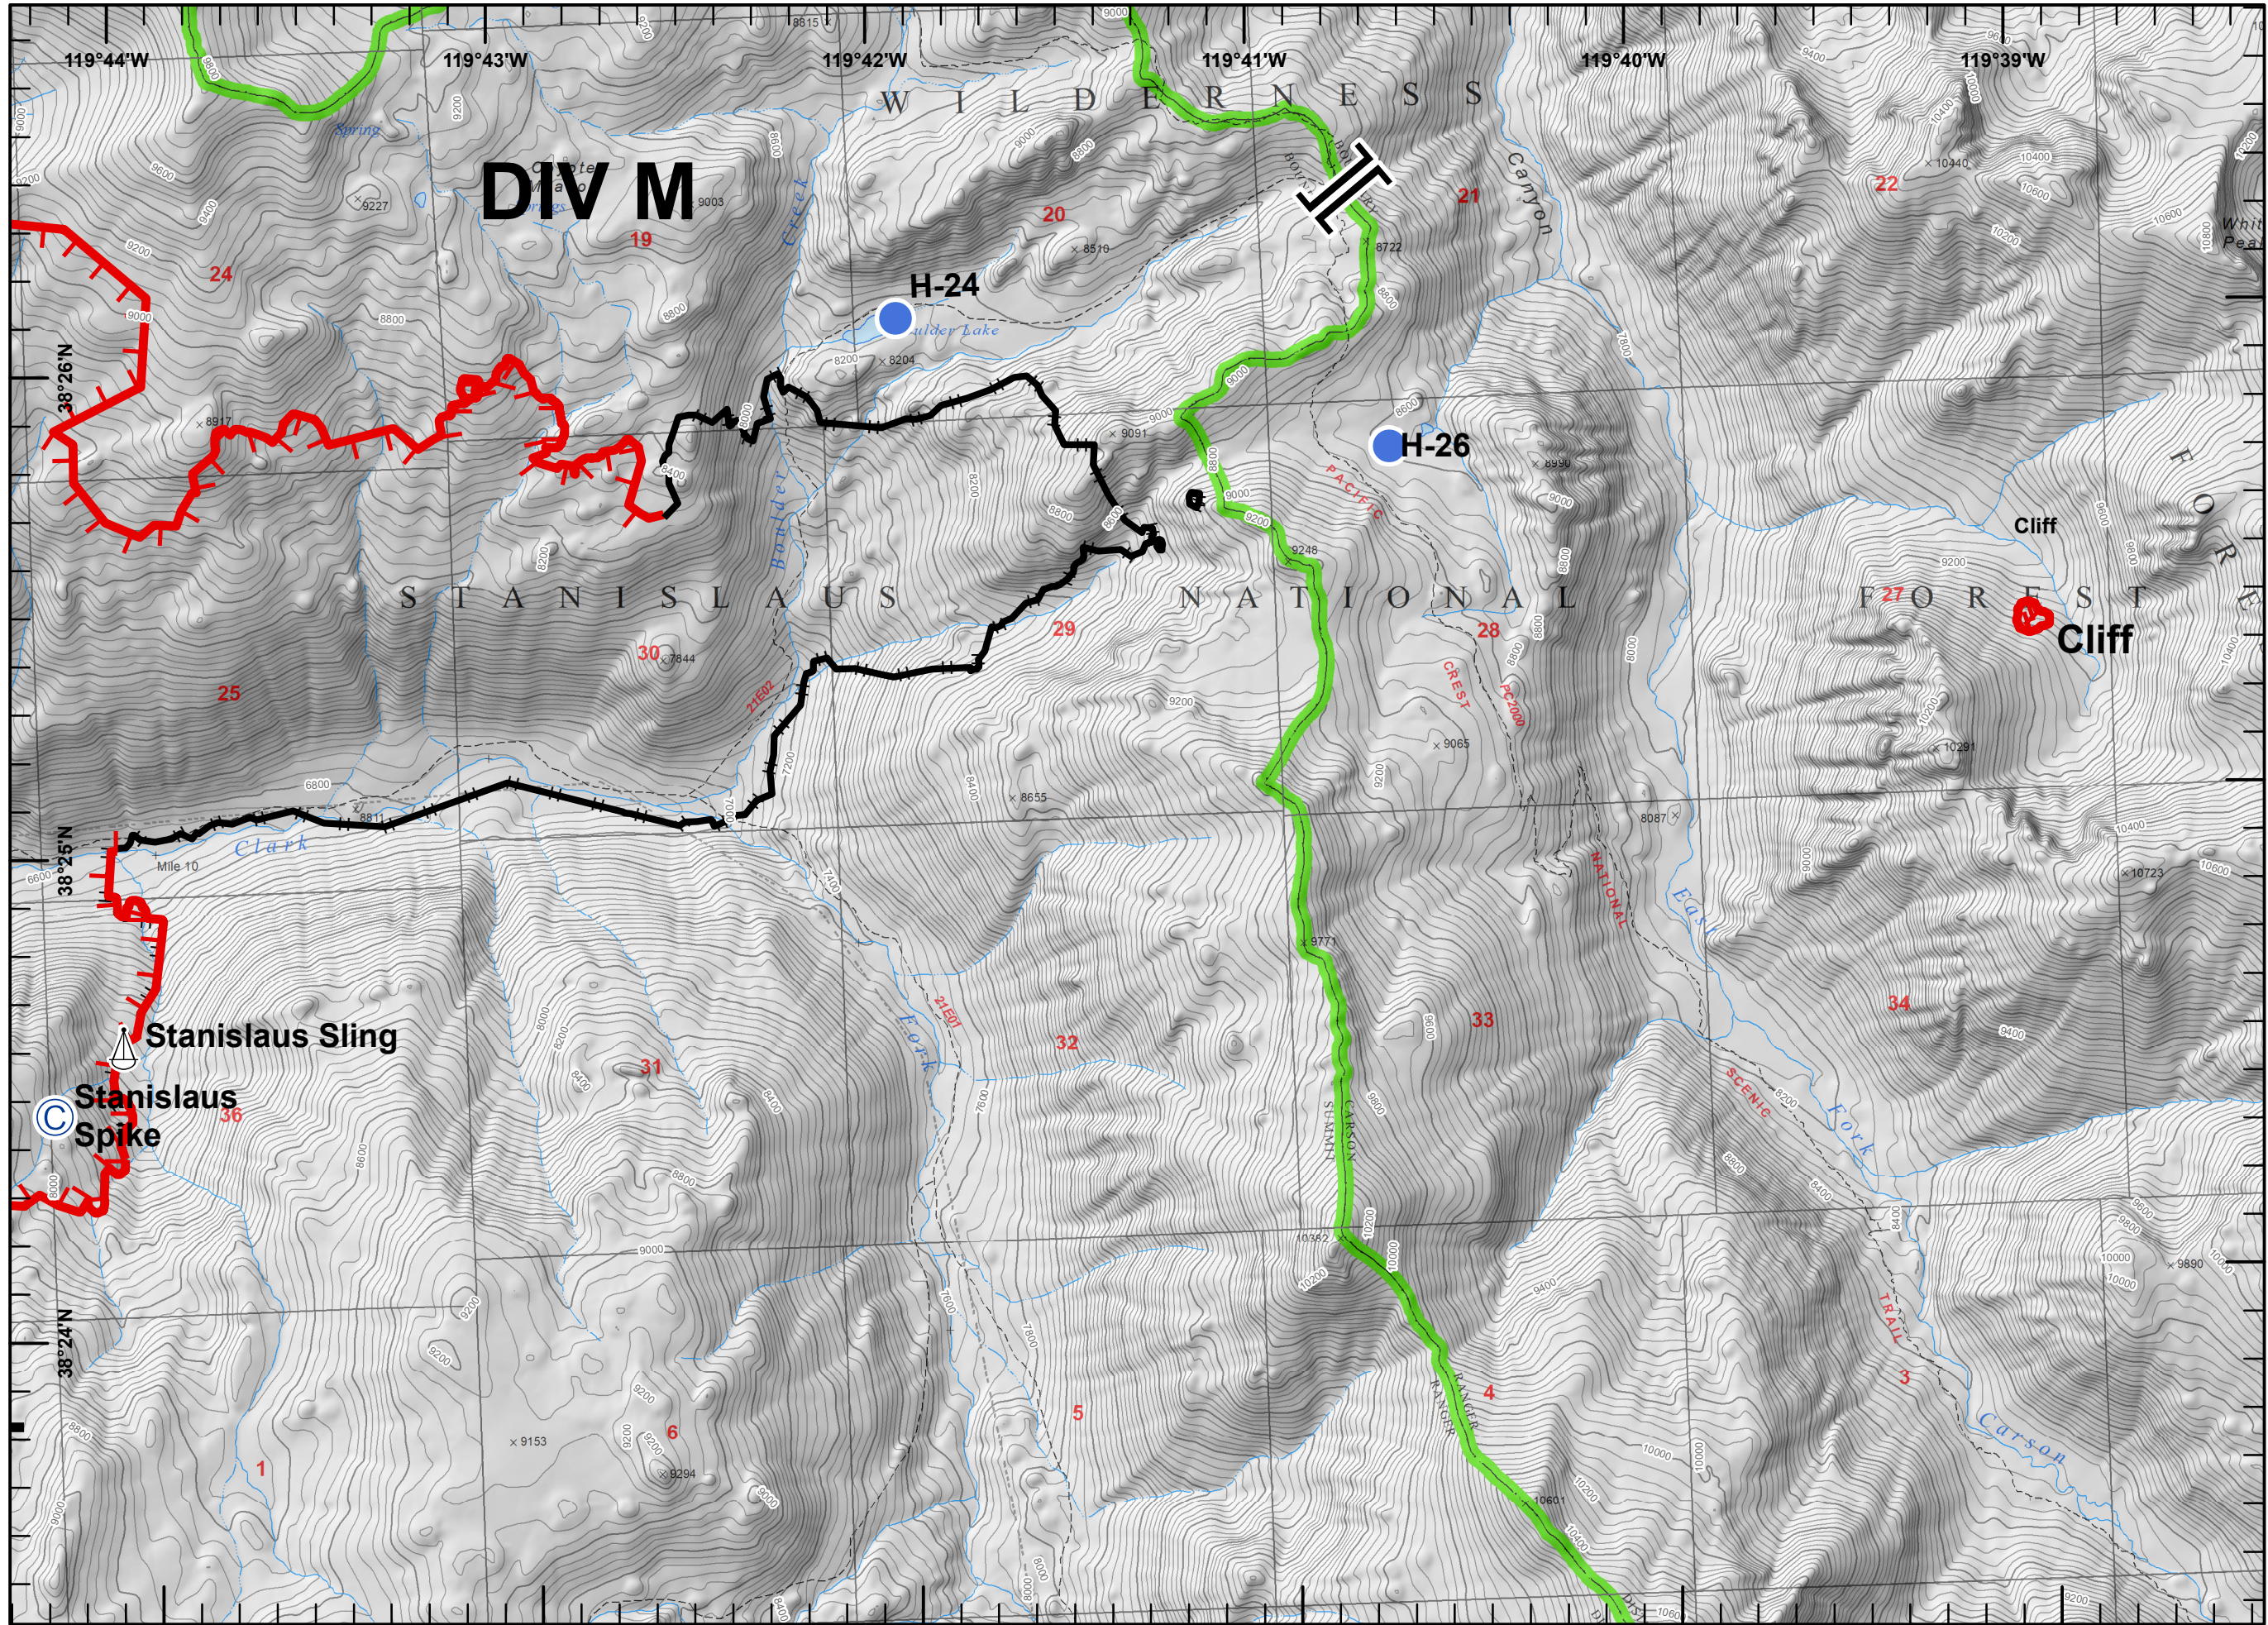

- Drop Point
- Helispot
- Ⓡ Repeater
- ▬ Uncontrolled Fire Edge
- H - H Completed Hand Line

- Camp
- Helispot
- Value at Risk
- Uncontrolled Fire Edge
- Completed Line
- H - H Completed Hand Line

- Camp
- Drop Point
- Helispot
- Sling Site
- Water Source
- Uncontrolled Fire Edge
- Completed Line
- H - H Completed Hand Line

-  Camp
-  Helispot
-  Sling Site
-  Branch Break
-  Uncontrolled Fire Edge
-  Completed Line
-  H - H Completed Hand Line

- Camp
- Dip Site
- Drop Point
- Helispot
- Repeater
- Division Break

- Uncontrolled Fire Edge
- Completed Line
- H - H Completed Hand Line

- Helispot
- Repeater
- Water Source
- Uncontrolled Fire Edge
- Completed Line
- H - H Completed Hand Line

A north arrow is located in the bottom right corner, showing cardinal directions (N, S, E, W). Below it is a scale bar with markings for 0, 0.25, and 0.5 miles. To the right of the scale bar is a QR code.

DP-24

- Drop Point
- || Branch Break
- Completed Line
- XXXXX Completed Dozer Line
- H - H Completed Hand Line

- Drop Point
- Helispot
- Water Source
- Other
- Division Break
- Completed Line
- Completed Dozer Line
- H - H Completed Hand Line