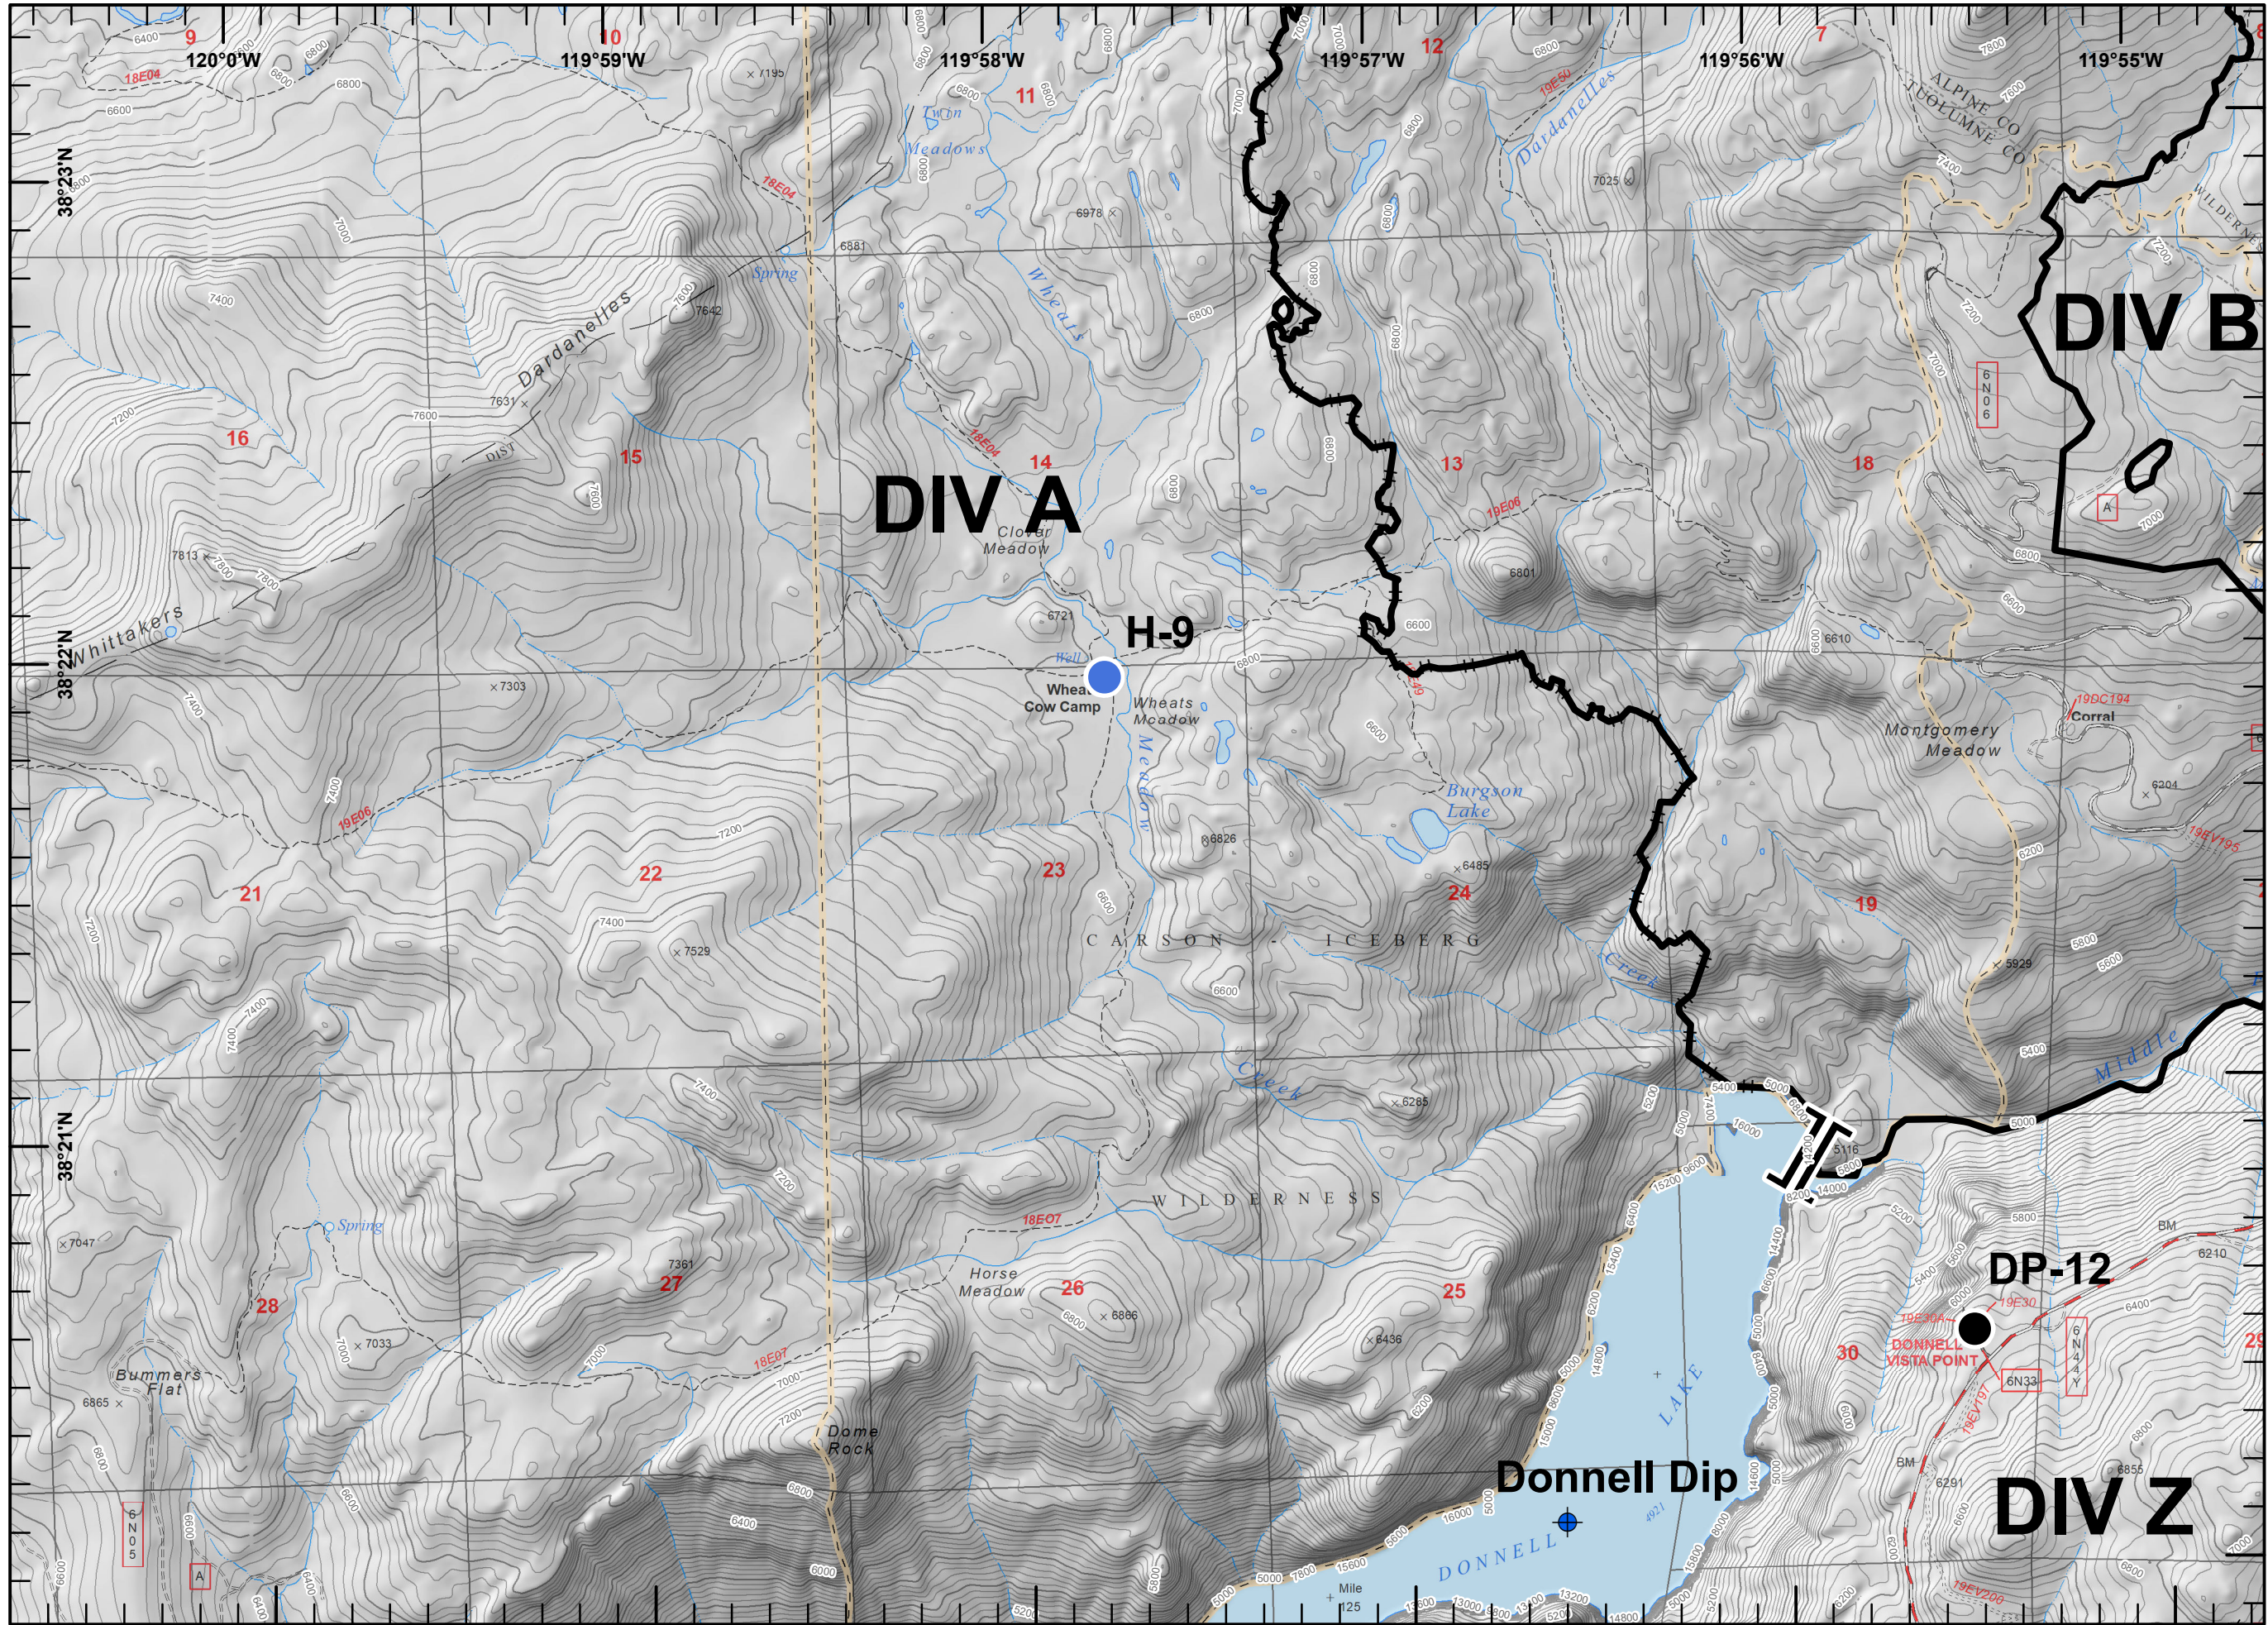

- Dip Site
- Drop Point
- Helispot
- Branch Break
- Completed Line
- H - H Completed Hand Line