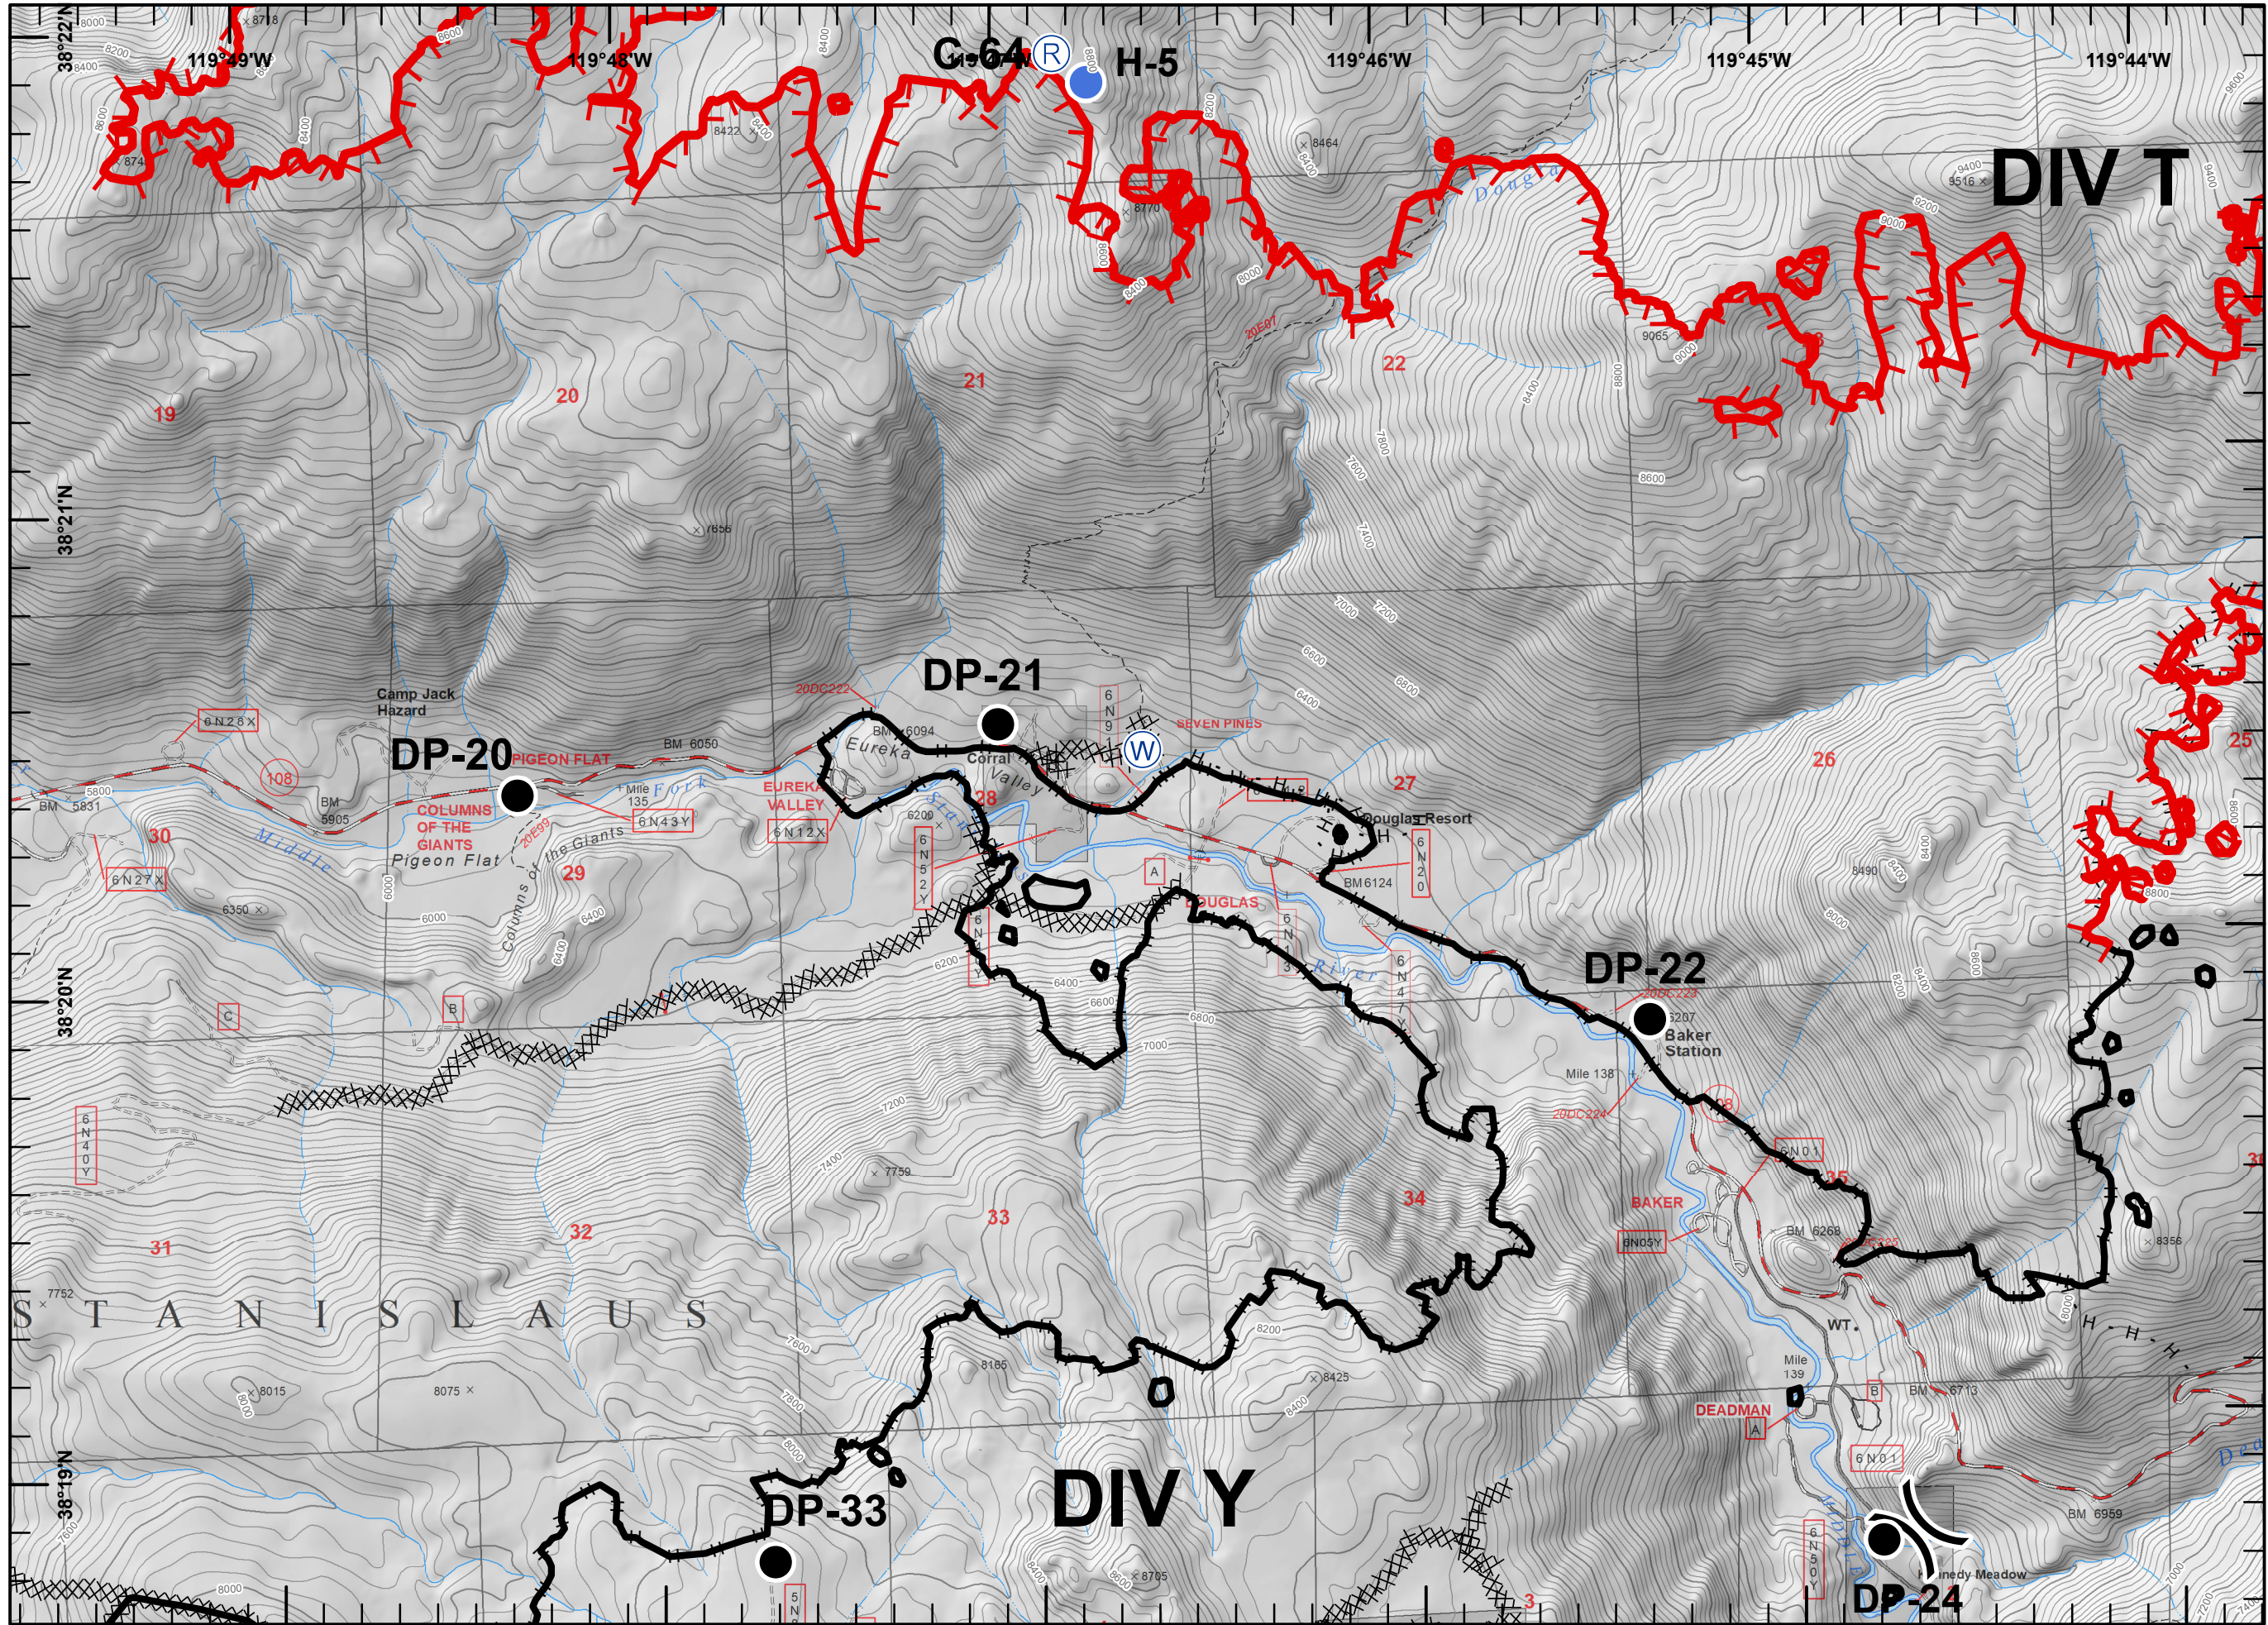

- Drop Point
- Helispot
- Repeater
- Water Source
- Division Break

- Uncontrolled Fire Edge
- Completed Line
- Completed Dozer Line
- H - H Completed Hand Line