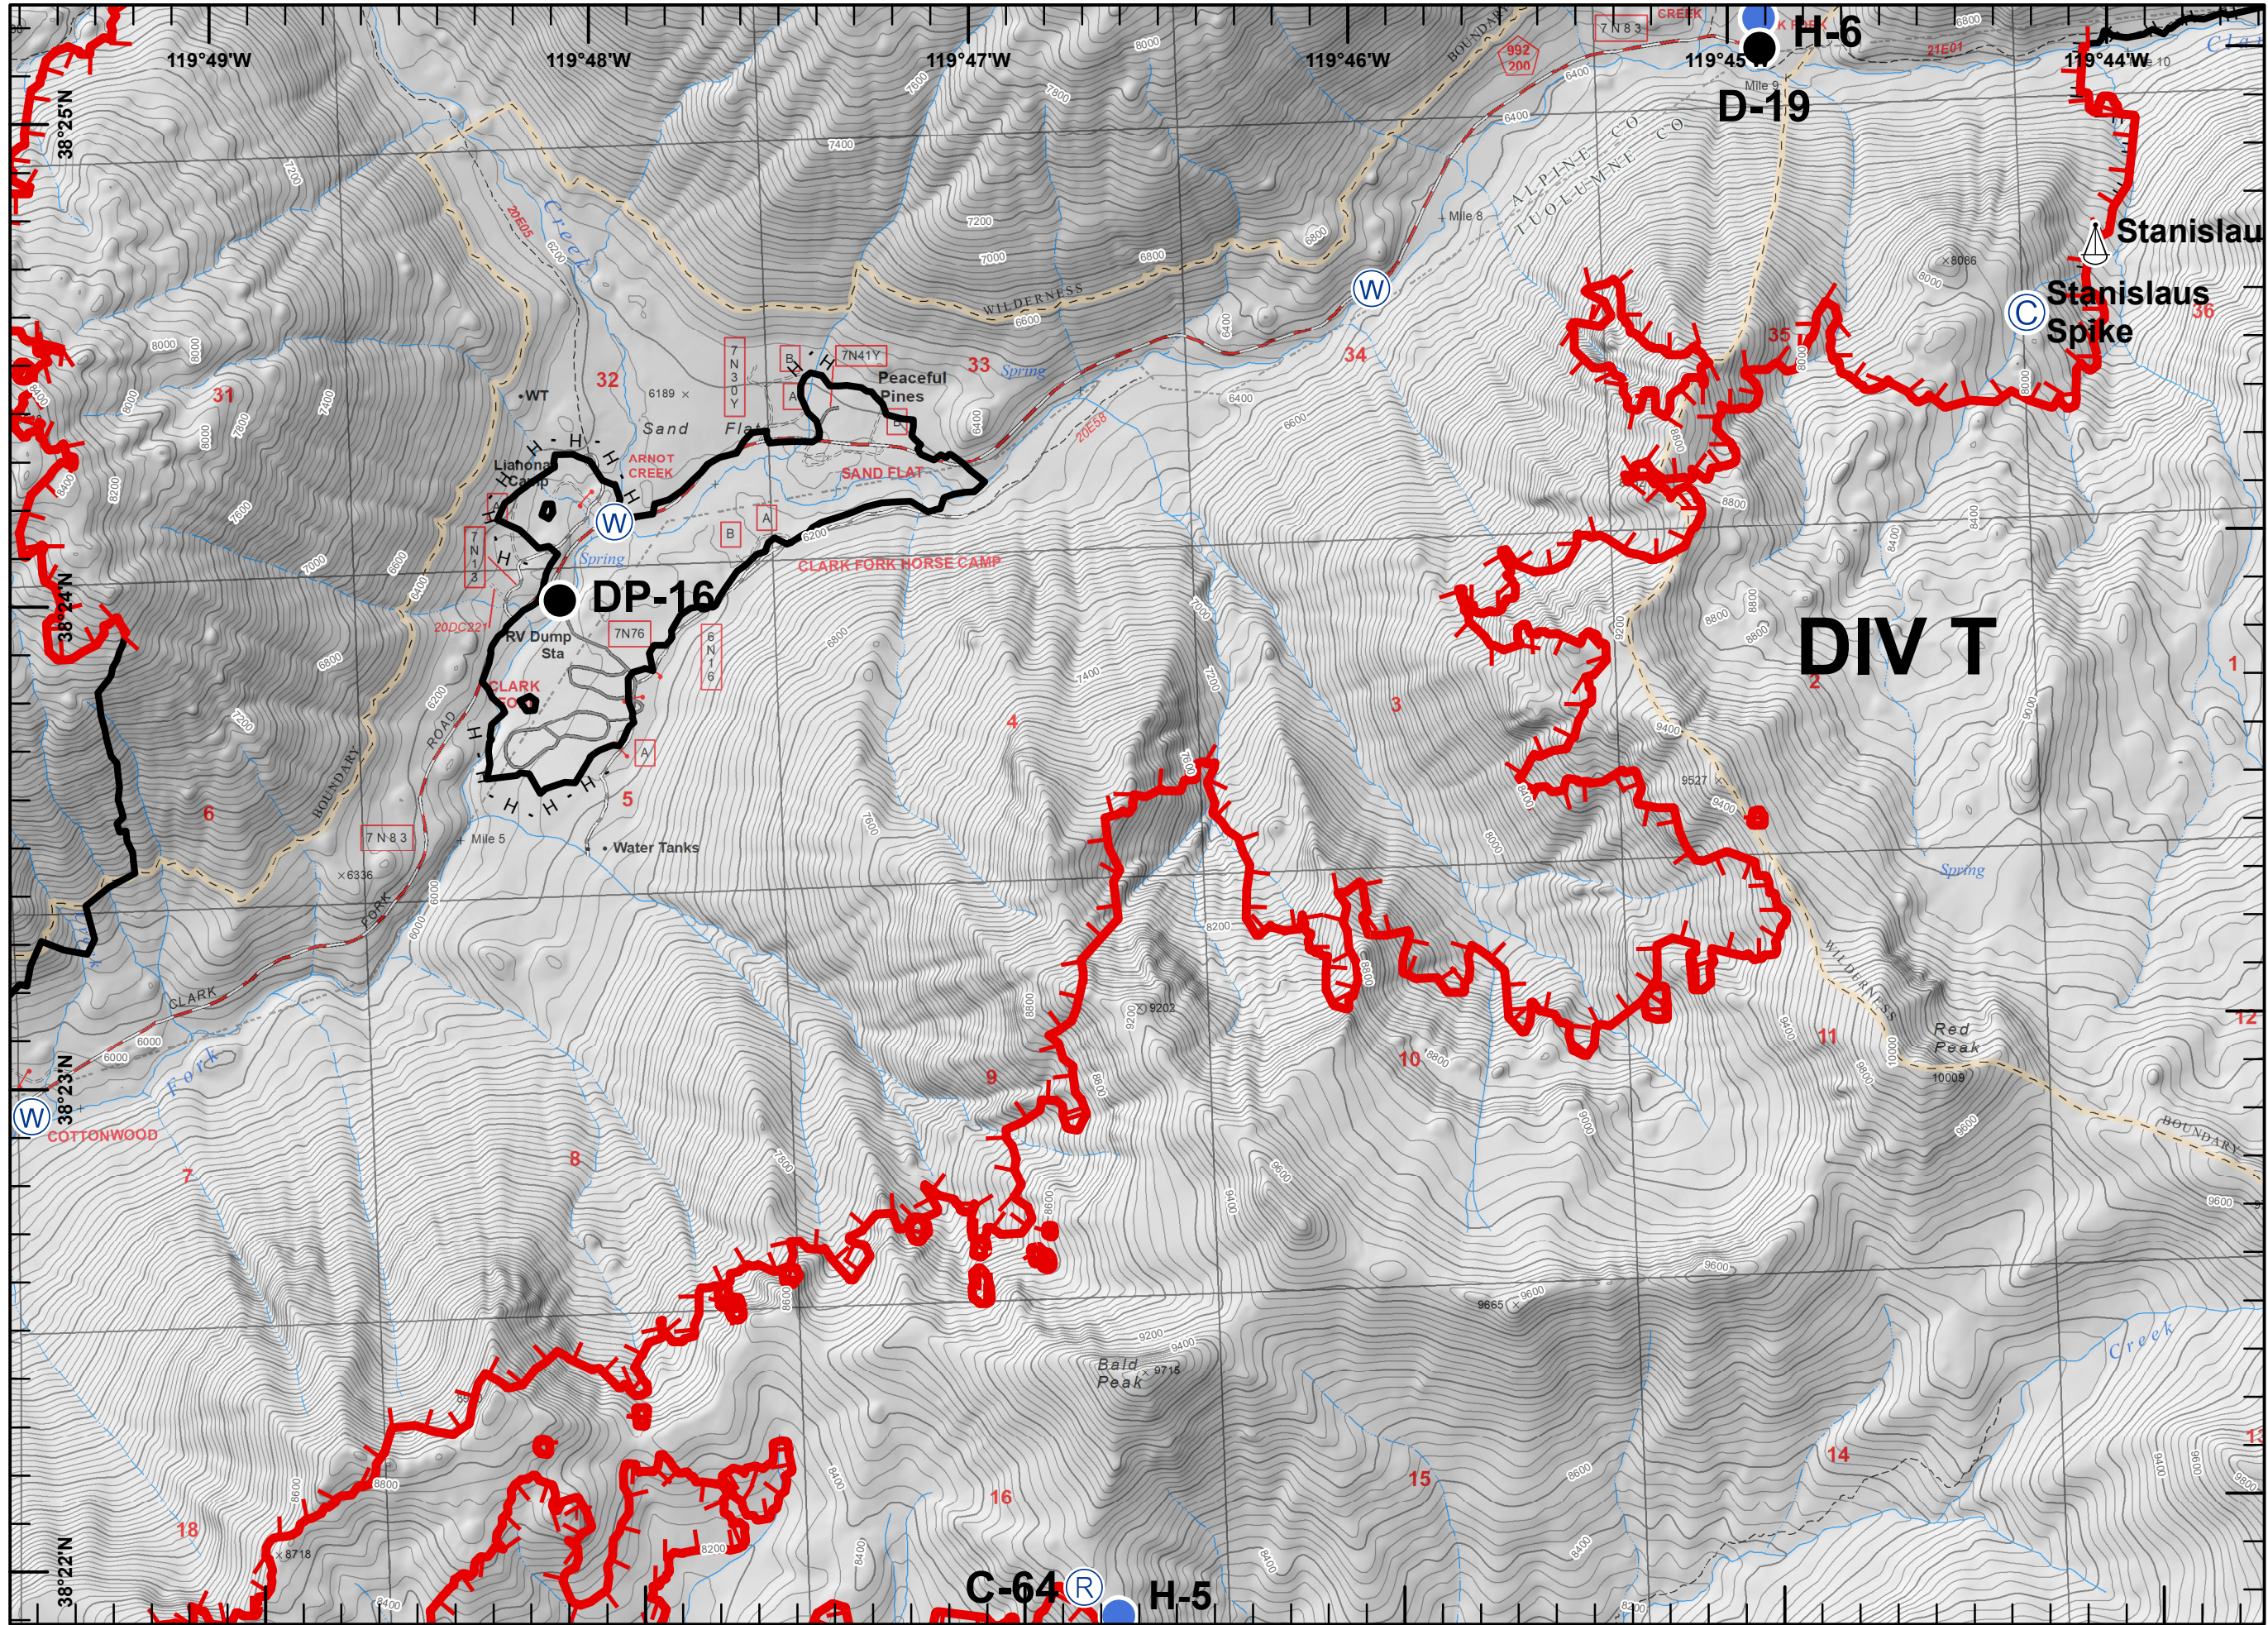

-  Camp
-  Helispot
-  Sling Site
-  Branch Break
-  Uncontrolled Fire Edge
-  Completed Line
-  H - H Completed Hand Line

- Camp
- Dip Site
- Drop Point
- Helispot
- Repeater
- Division Break

- Uncontrolled Fire Edge
- Completed Line
- H - H Completed Hand Line

- Helispot
- Repeater
- Water Source
- Uncontrolled Fire Edge
- Completed Line
- H - H Completed Hand Line

A north arrow is located in the bottom right corner, showing cardinal directions (N, S, E, W). Below it is a scale bar with markings for 0, 0.25, and 0.5 miles. To the right of the scale bar is a QR code.

- Drop Point
- Helispot
- WX Mobile Weather Unit
- W Water Source
- Completed Line
- XXXXX Completed Dozer Line
- H - H Completed Hand Line

- Drop Point
- Helispot
- Repeater
- Water Source
- Division Break

DP-24

- Drop Point
- || Branch Break
- Completed Line
- XXXXX Completed Dozer Line
- H - H Completed Hand Line

- Drop Point
- Helispot
- Water Source
- Other
- Division Break
- Completed Line
- Completed Dozer Line
- H - H Completed Hand Line