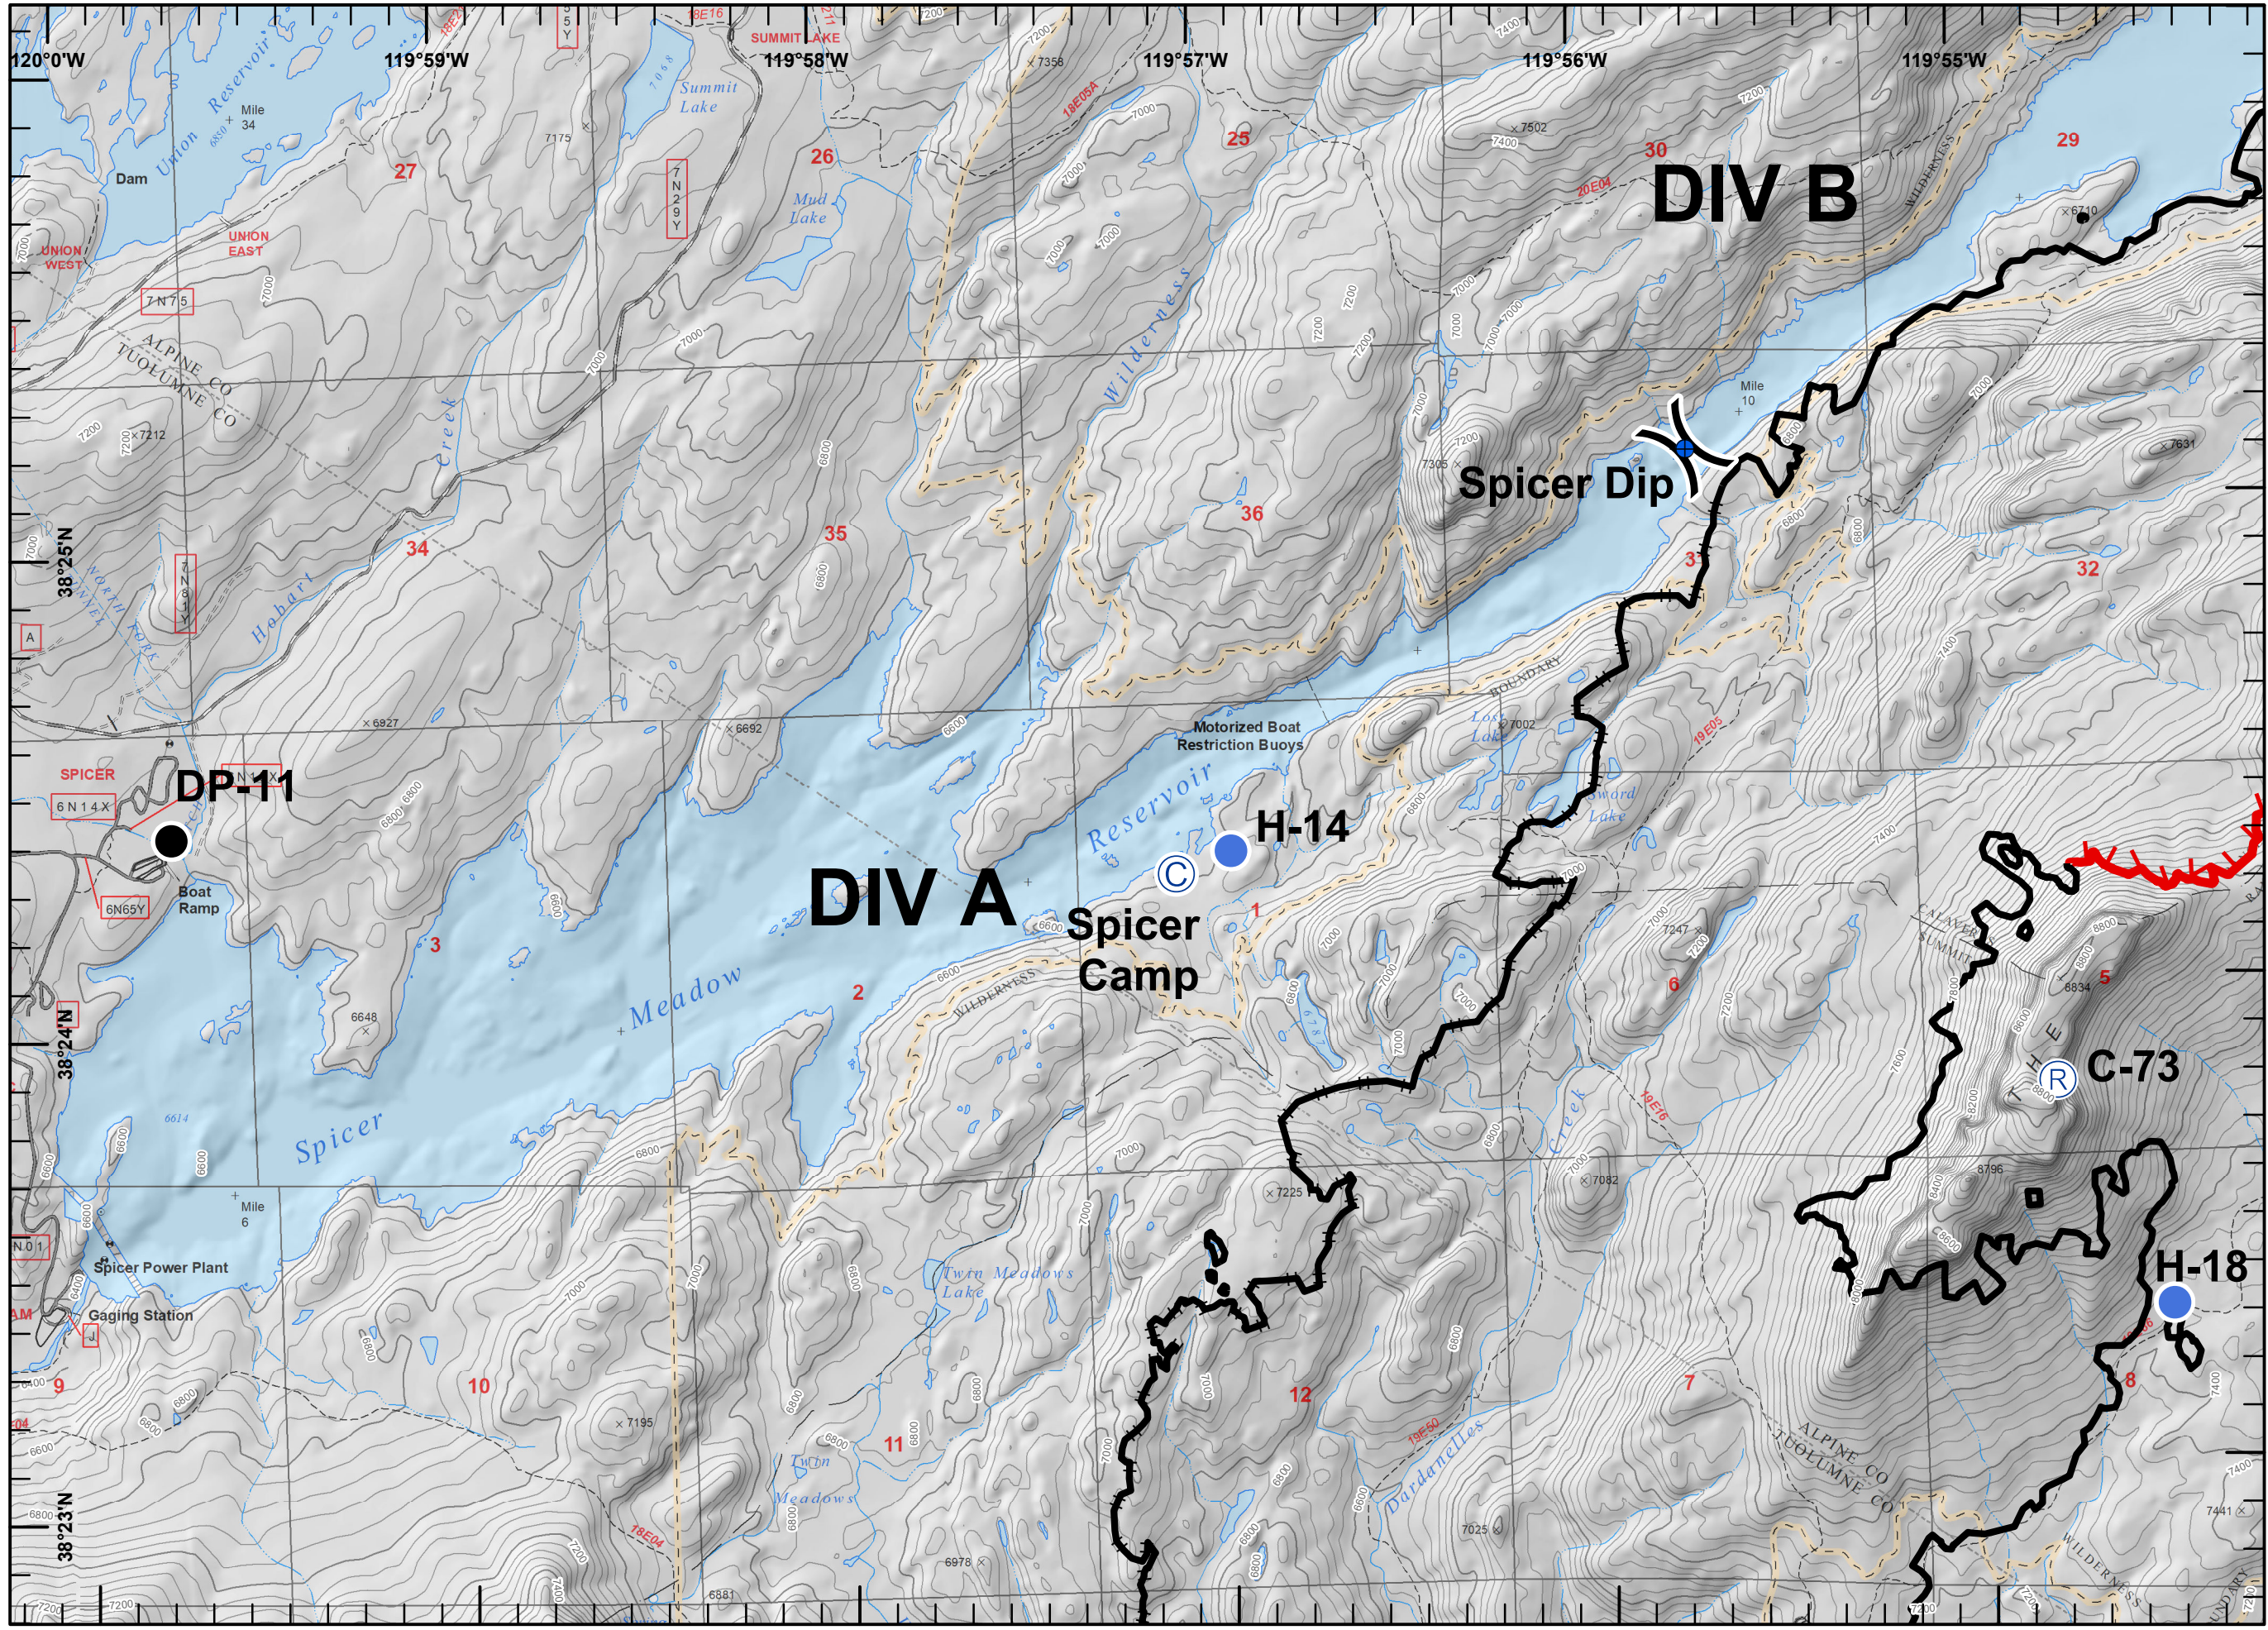

- Drop Point
- Helispot
- Ⓡ Repeater
- ▬ Uncontrolled Fire Edge
- H - H Completed Hand Line

- Camp
- Helispot
- Value at Risk
- Uncontrolled Fire Edge
- Completed Line
- H - H Completed Hand Line

- Camp
- Drop Point
- Helispot
- Sling Site
- Water Source
- Uncontrolled Fire Edge
- Completed Line
- H - H Completed Hand Line

-  Camp
-  Helispot
-  Sling Site
-  Branch Break
-  Uncontrolled Fire Edge
-  Completed Line
-  H - H Completed Hand Line

- Camp
- Dip Site
- Drop Point
- Helispot
- Repeater
- Division Break

- Uncontrolled Fire Edge
- Completed Line
- H - H Completed Hand Line

- Helispot
- Repeater
- Water Source
- Uncontrolled Fire Edge
- Completed Line
- H - H Completed Hand Line

A north arrow is located in the bottom right corner, showing cardinal directions (N, S, E, W). Below it is a scale bar with markings for 0, 0.25, and 0.5 miles. To the right of the scale bar is a QR code.

- Drop Point
- Helispot
- WX Mobile Weather Unit
- W Water Source
- Completed Line
- XXXXX Completed Dozer Line
- H - H Completed Hand Line

- Drop Point
- Helispot
- Repeater
- Water Source
- Division Break