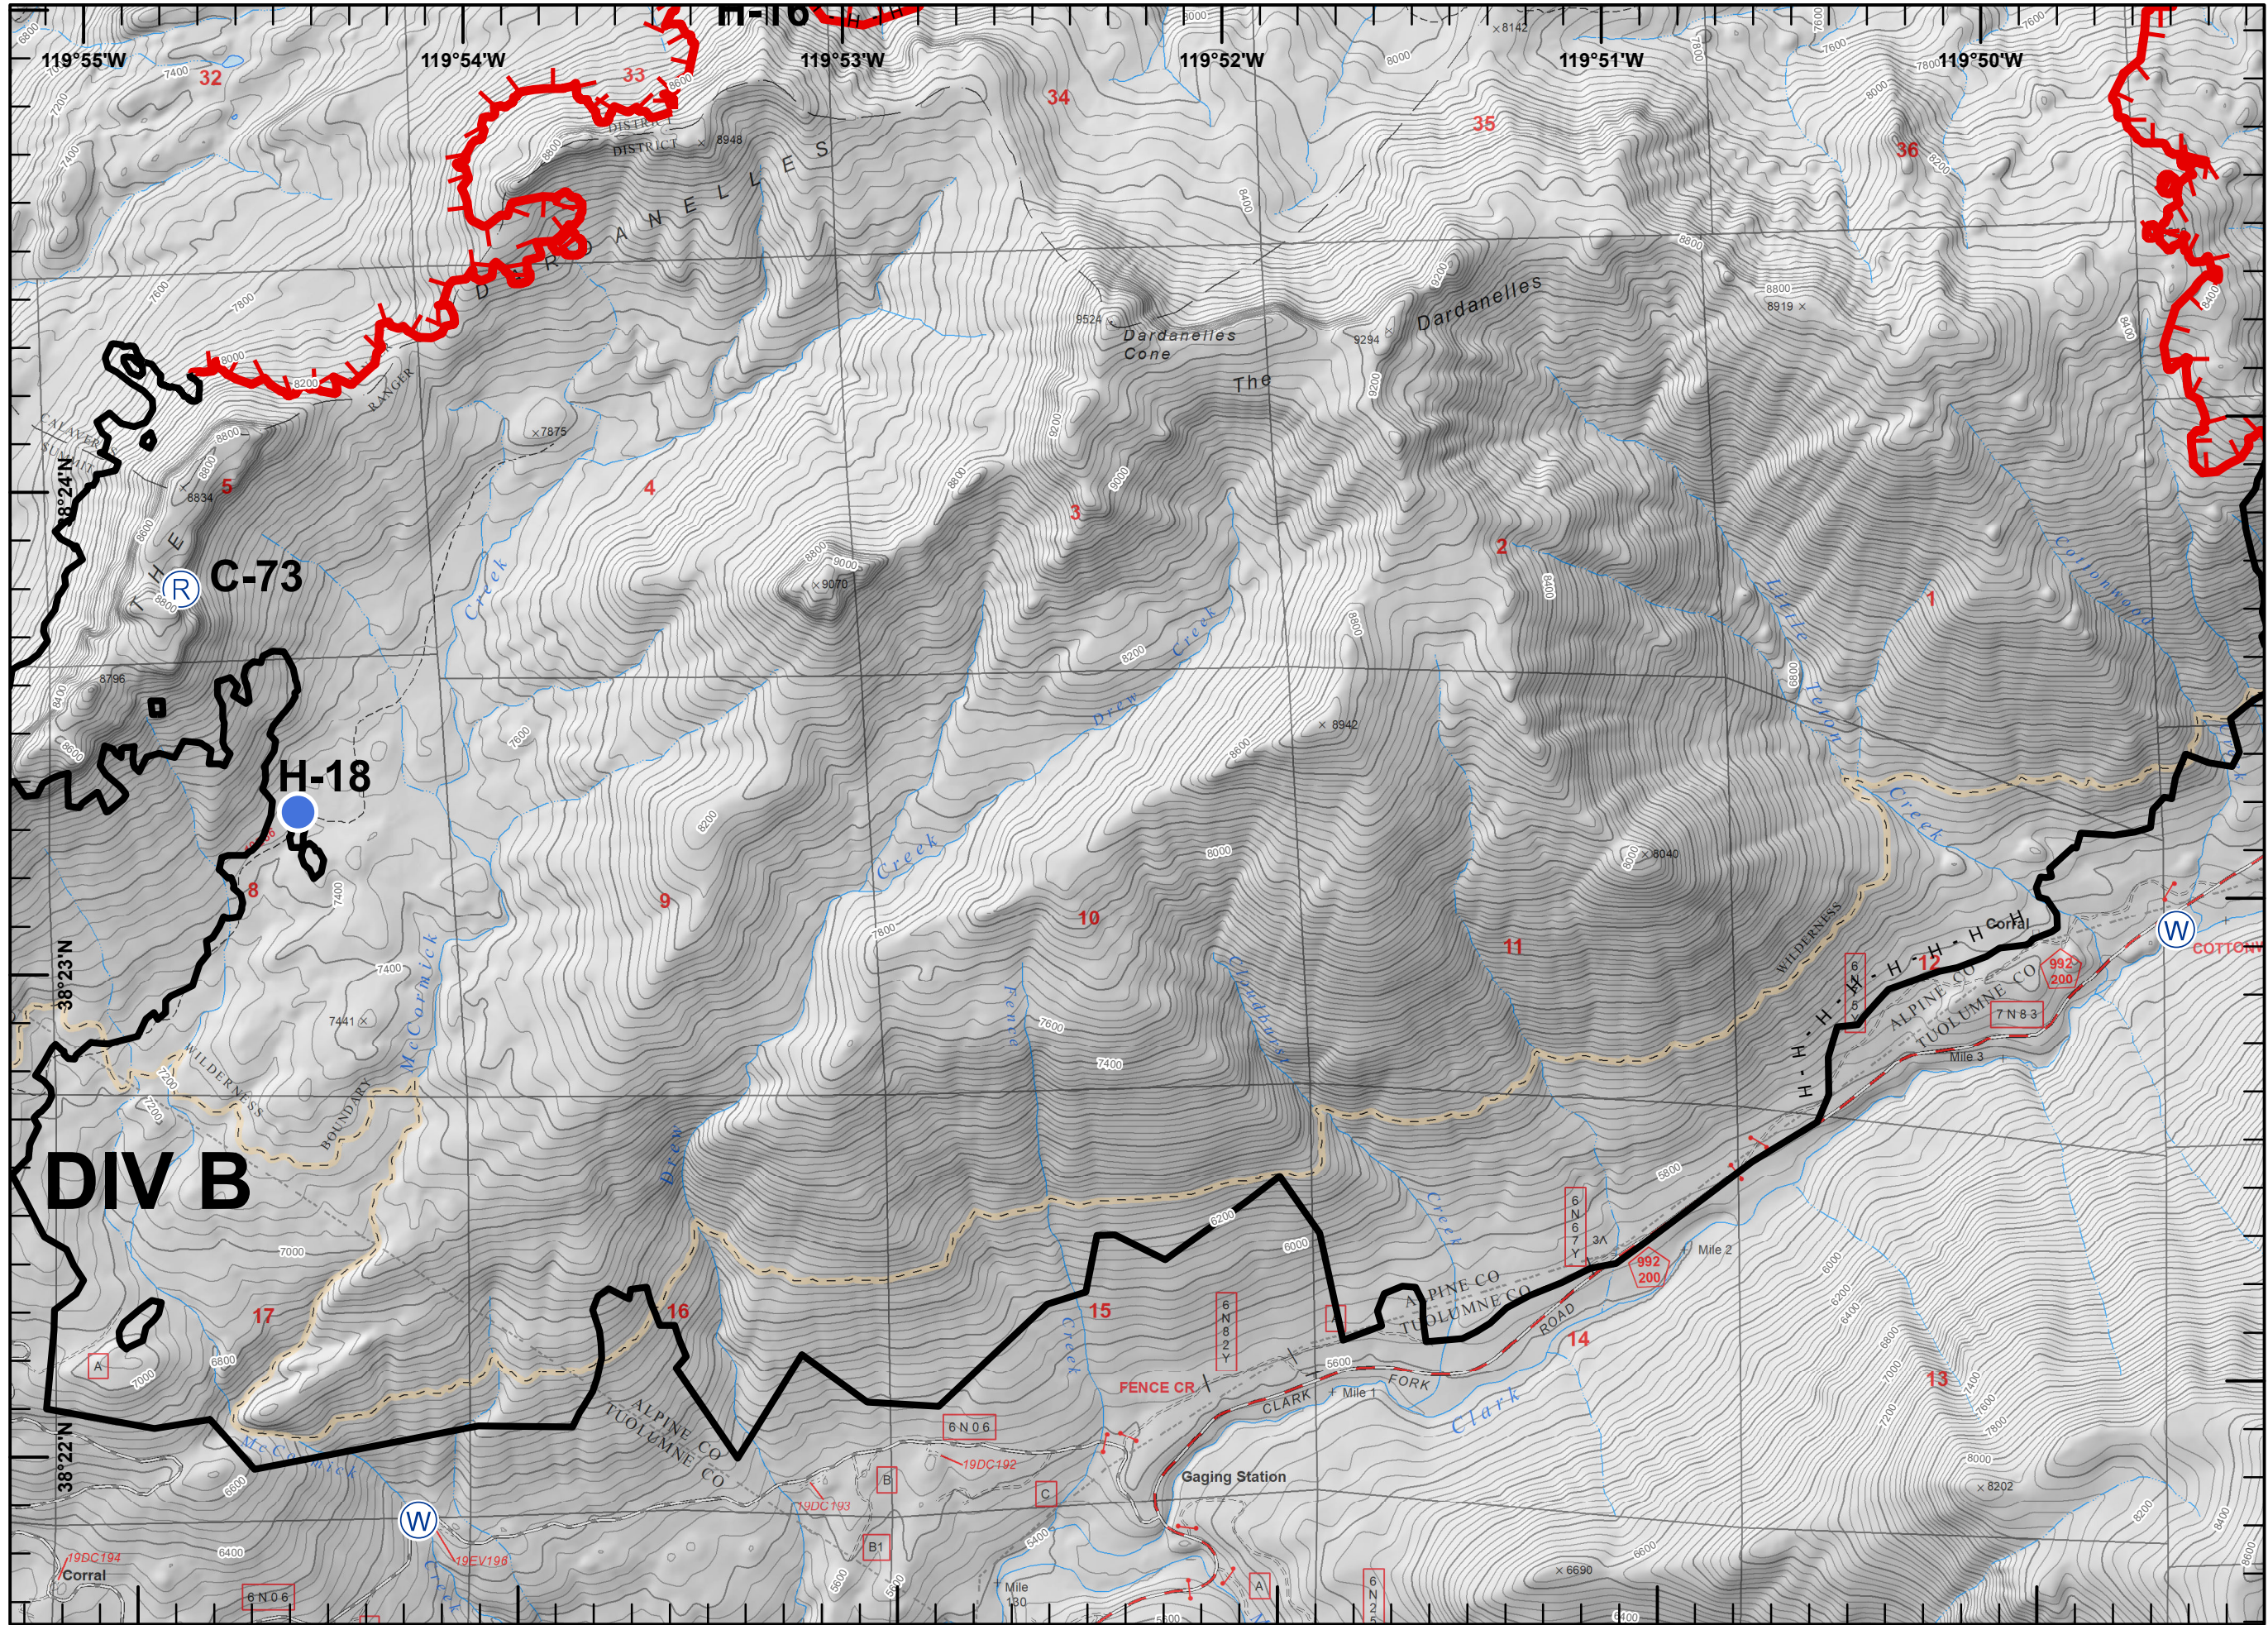

-  Camp
-  Helispot
-  Sling Site
-  Branch Break
-  Uncontrolled Fire Edge
-  Completed Line
-  H - H Completed Hand Line

- Camp
- Dip Site
- Drop Point
- Helispot
- Repeater
- Division Break

- Uncontrolled Fire Edge
- Completed Line
- H - H Completed Hand Line

- Helispot
- Repeater
- Water Source
- Uncontrolled Fire Edge
- Completed Line
- H - H Completed Hand Line

A north arrow is located in the bottom right corner, showing cardinal directions (N, S, E, W). Below it is a scale bar with markings for 0, 0.25, and 0.5 miles. To the right of the scale bar is a QR code.

- Drop Point
- Helispot
- WX Mobile Weather Unit
- W Water Source
- Completed Line
- XXXXX Completed Dozer Line
- H - H Completed Hand Line

- Drop Point
- Helispot
- Repeater
- Water Source
- Division Break

DP-24

- Drop Point
- || Branch Break
- Completed Line
- XXXXX Completed Dozer Line
- H - H Completed Hand Line

- Drop Point
- Helispot
- Water Source
- Other
- Division Break
- Completed Line
- Completed Dozer Line
- H - H Completed Hand Line