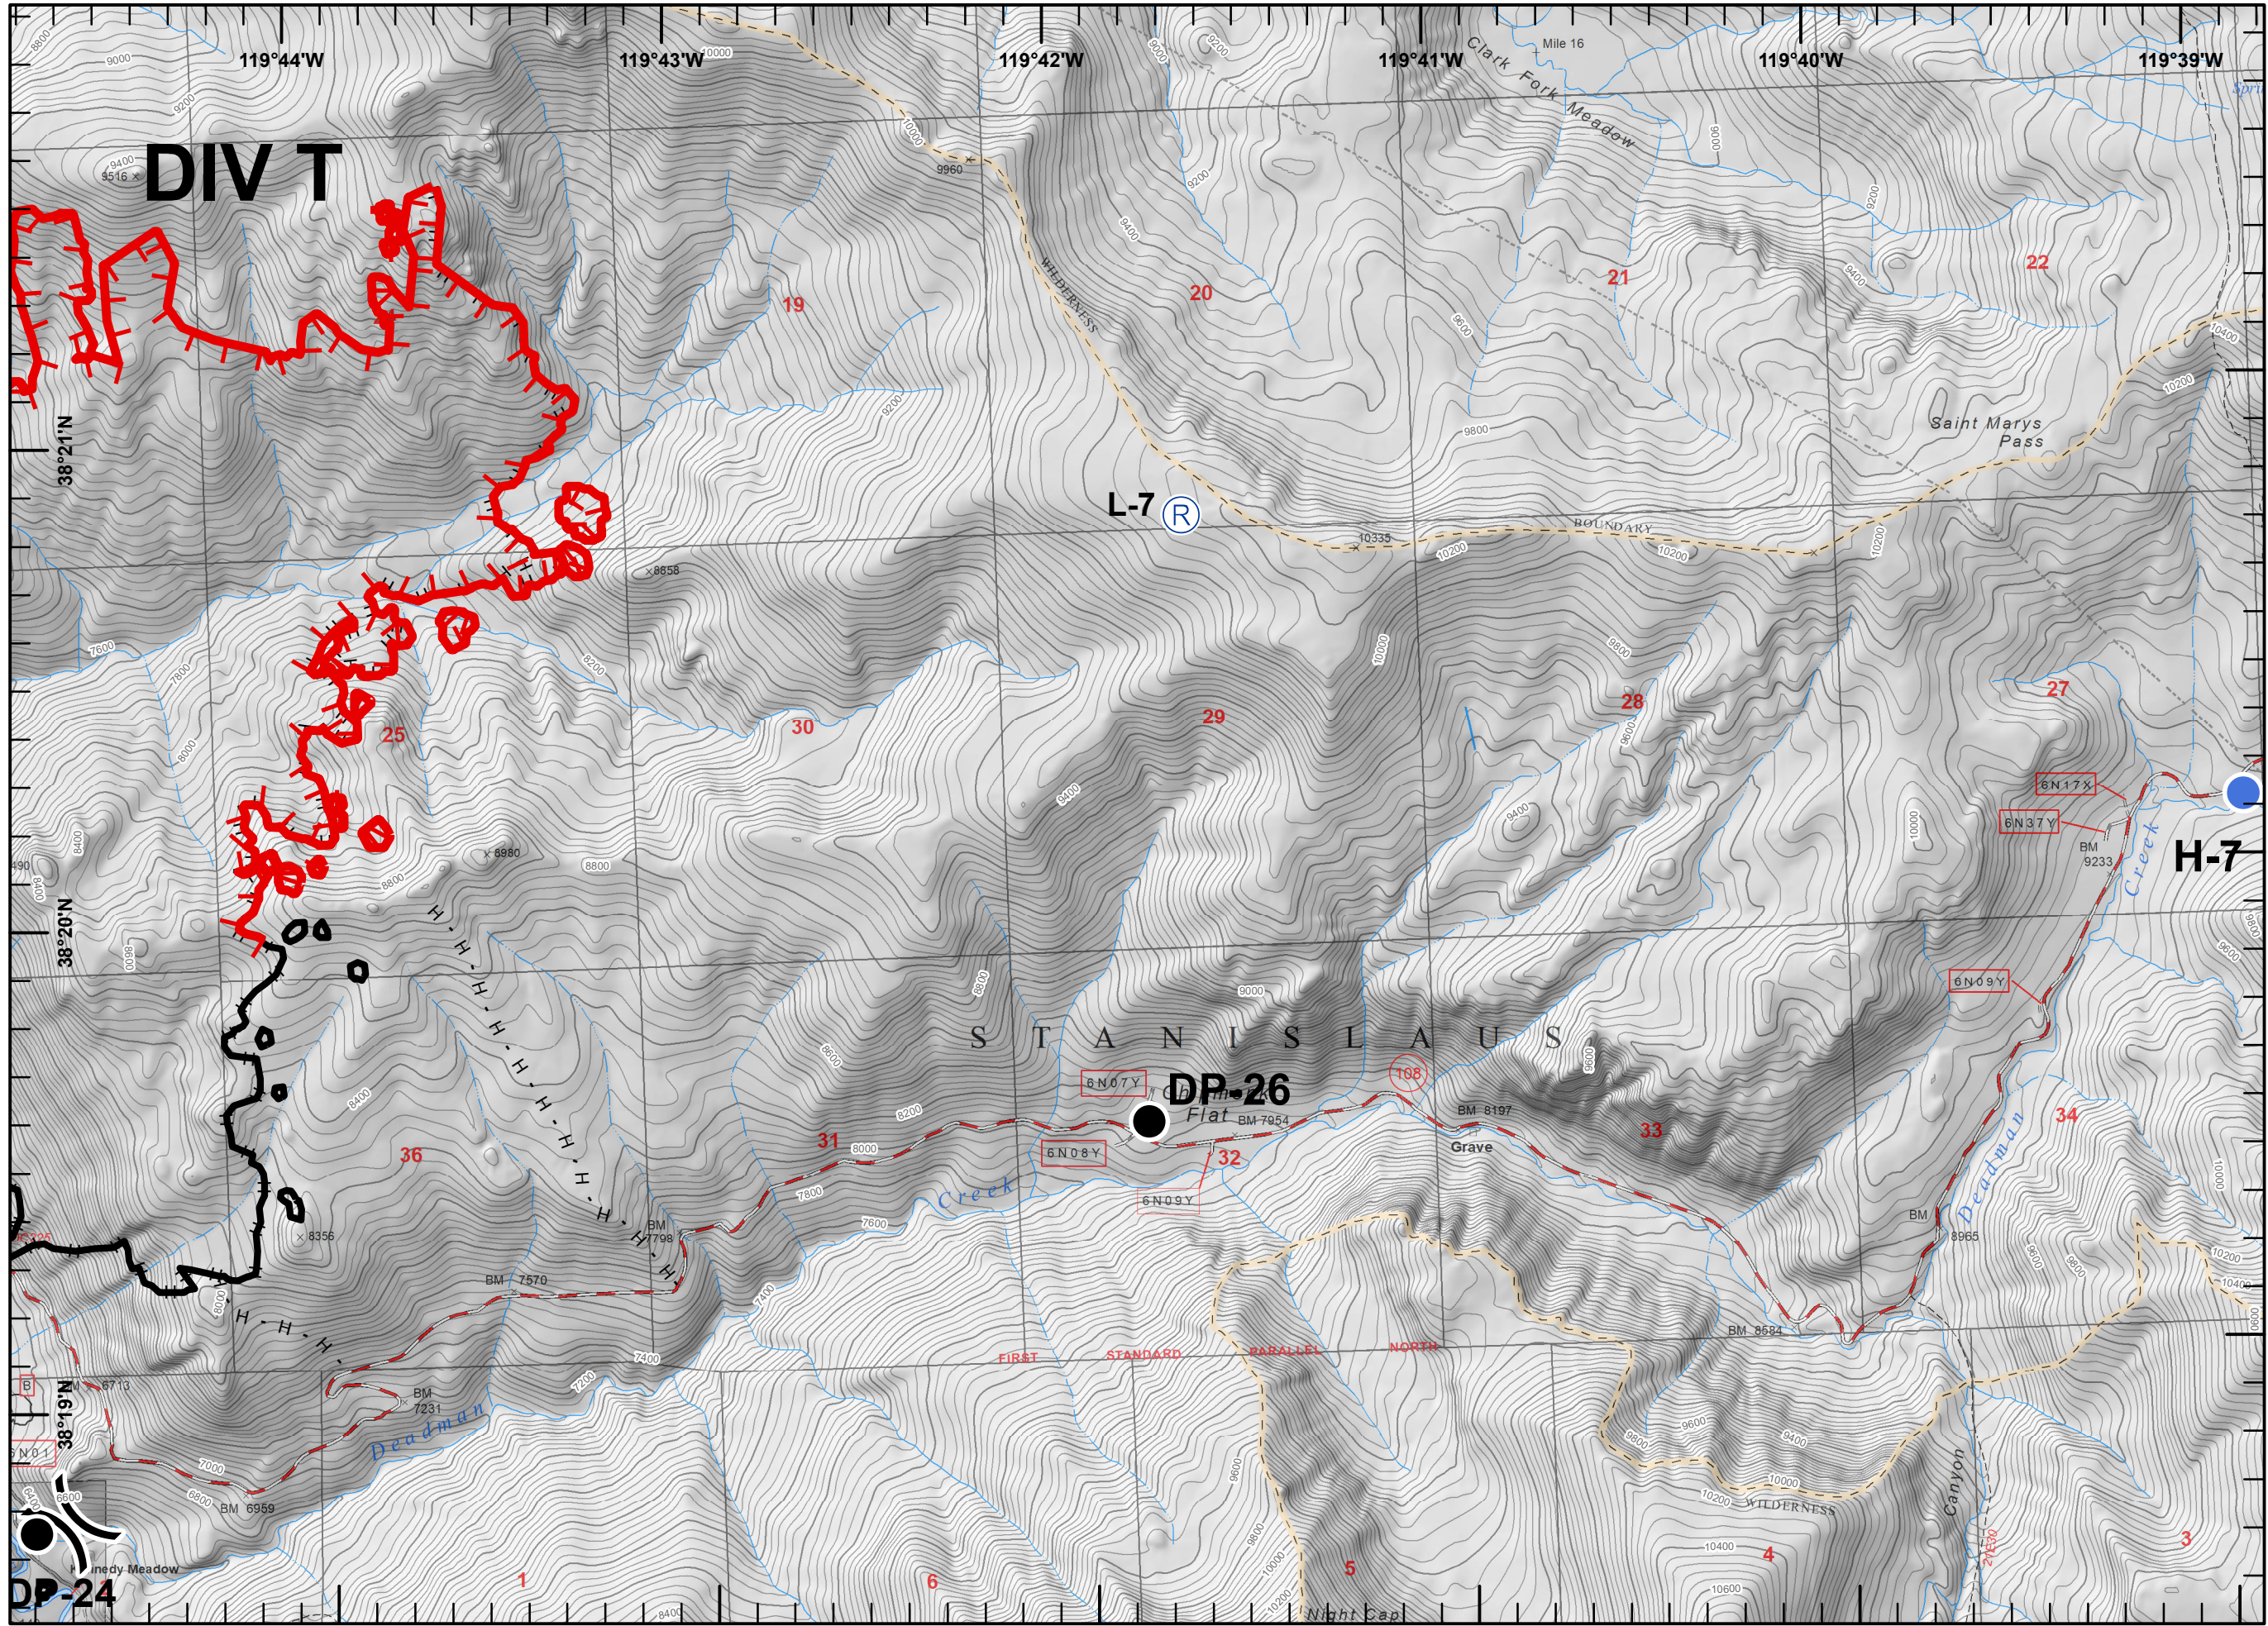

- Helispot
- Repeater
- Water Source
- Uncontrolled Fire Edge
- Completed Line
- H - H Completed Hand Line

A north arrow is located in the bottom right corner, showing cardinal directions (N, S, E, W). Below it is a scale bar with markings for 0, 0.25, and 0.5 miles. To the right of the scale bar is a QR code.

- Camp
- Drop Point
- Helispot
- Repeater
- Sling Site
- Water Source
- Uncontrolled Fire Edge
- Completed Line
- H - H Completed Hand Line

-  Dip Site
-  Drop Point
-  Helispot
-  Branch Break
-  Completed Line
-  H - H Completed Hand Line

- Drop Point
- Helispot
- WX Mobile Weather Unit
- W Water Source
- Completed Line
- XXXXX Completed Dozer Line
- H - H Completed Hand Line

- Drop Point
- Helispot
- Repeater
- Water Source
- Division Break

DP-24

- Drop Point
- || Branch Break
- Completed Line
- XXXXX Completed Dozer Line
- H - H Completed Hand Line

- Drop Point
- Helispot
- Water Source
- Other
- Division Break
- Completed Line
- Completed Dozer Line
- H - H Completed Hand Line