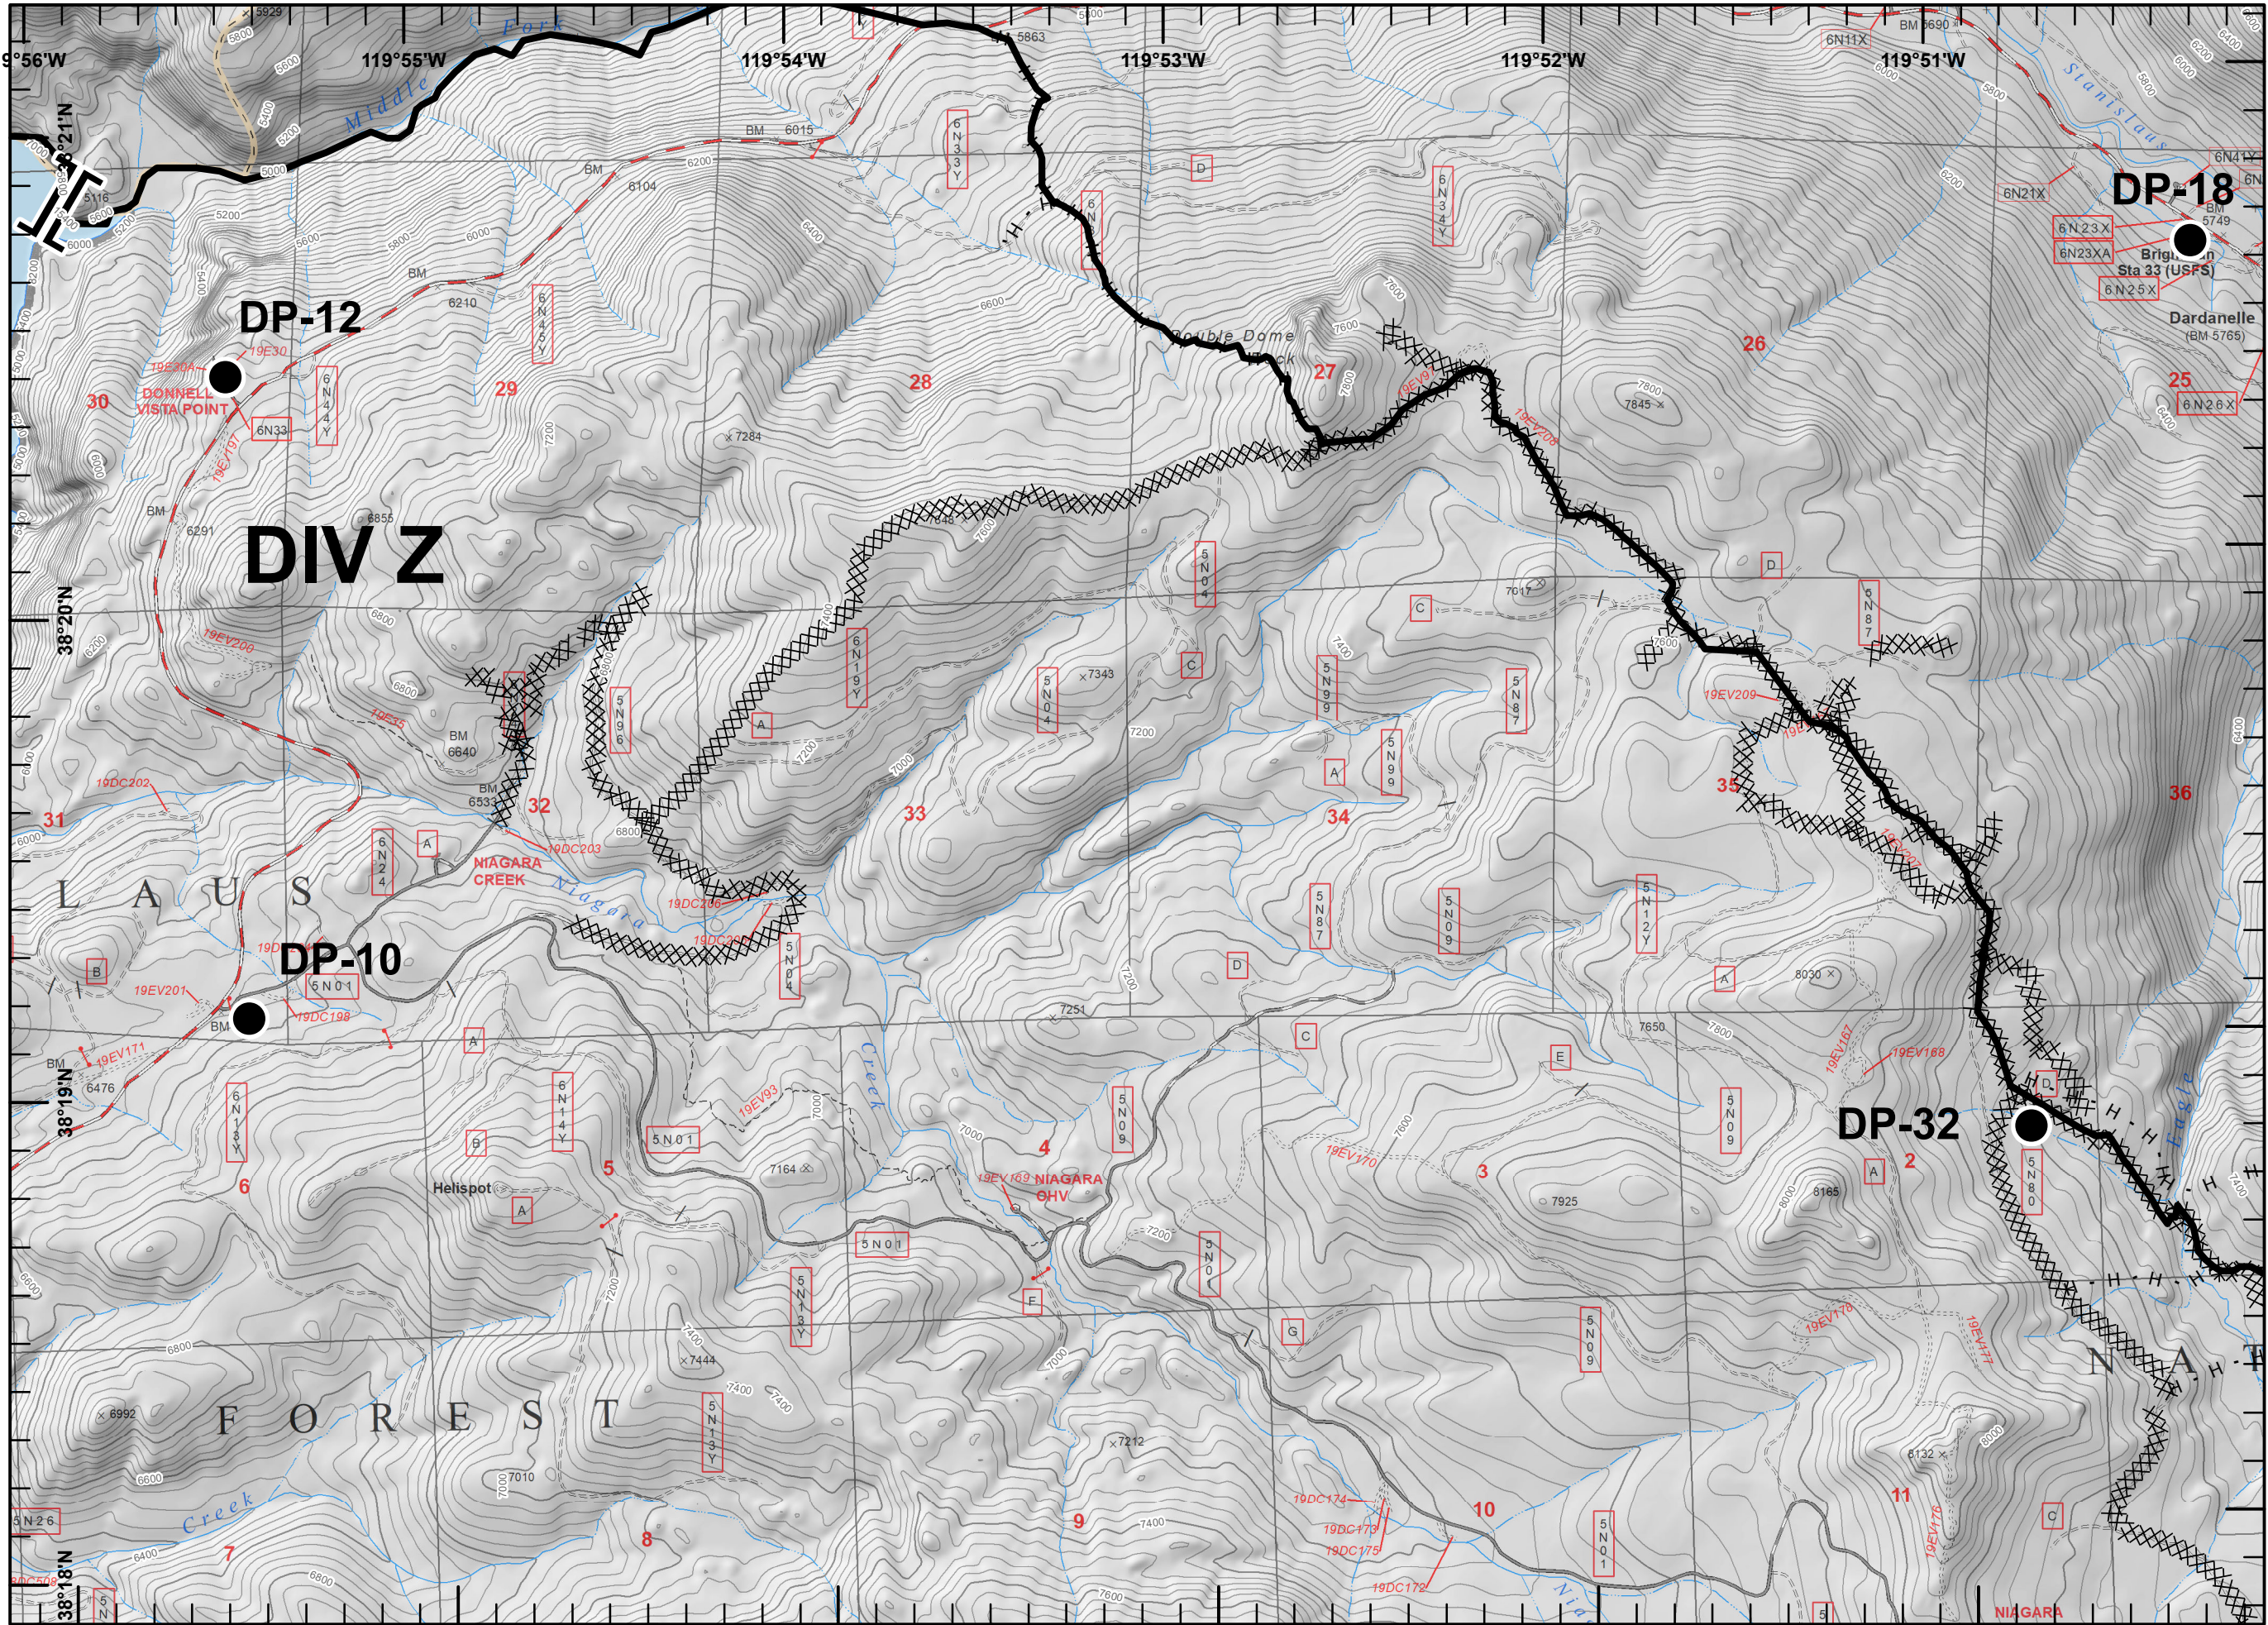

- Helispot
- Repeater
- Water Source
- Uncontrolled Fire Edge
- Completed Line
- H - H Completed Hand Line

A north arrow is located in the bottom right corner, showing cardinal directions (N, S, E, W). Below it is a scale bar with markings for 0, 0.25, and 0.5 miles. To the right of the scale bar is a QR code.

- Camp
- Drop Point
- Helispot
- Repeater
- Sling Site
- Water Source
- Uncontrolled Fire Edge
- Completed Line
- H - H Completed Hand Line

-  Dip Site
-  Drop Point
-  Helispot
-  Branch Break
-  Completed Line
-  H - H Completed Hand Line

- Uncontrolled Fire Edge
- Completed Line
- Completed Dozer Line
- H - H Completed Hand Line

- Drop Point
- Helispot
- Ⓡ Repeater
- ⌋ Division Break
- ▬ Uncontrolled Fire Edge
- ▬ Completed Line
- H - H Completed Hand Line

DP-24

- Drop Point
- || Branch Break
- Completed Line
- XXXXX Completed Dozer Line
- H - H Completed Hand Line

- Drop Point
- Helispot
- Water Source
- Other
- Division Break
- Completed Line
- Completed Dozer Line
- H - H Completed Hand Line