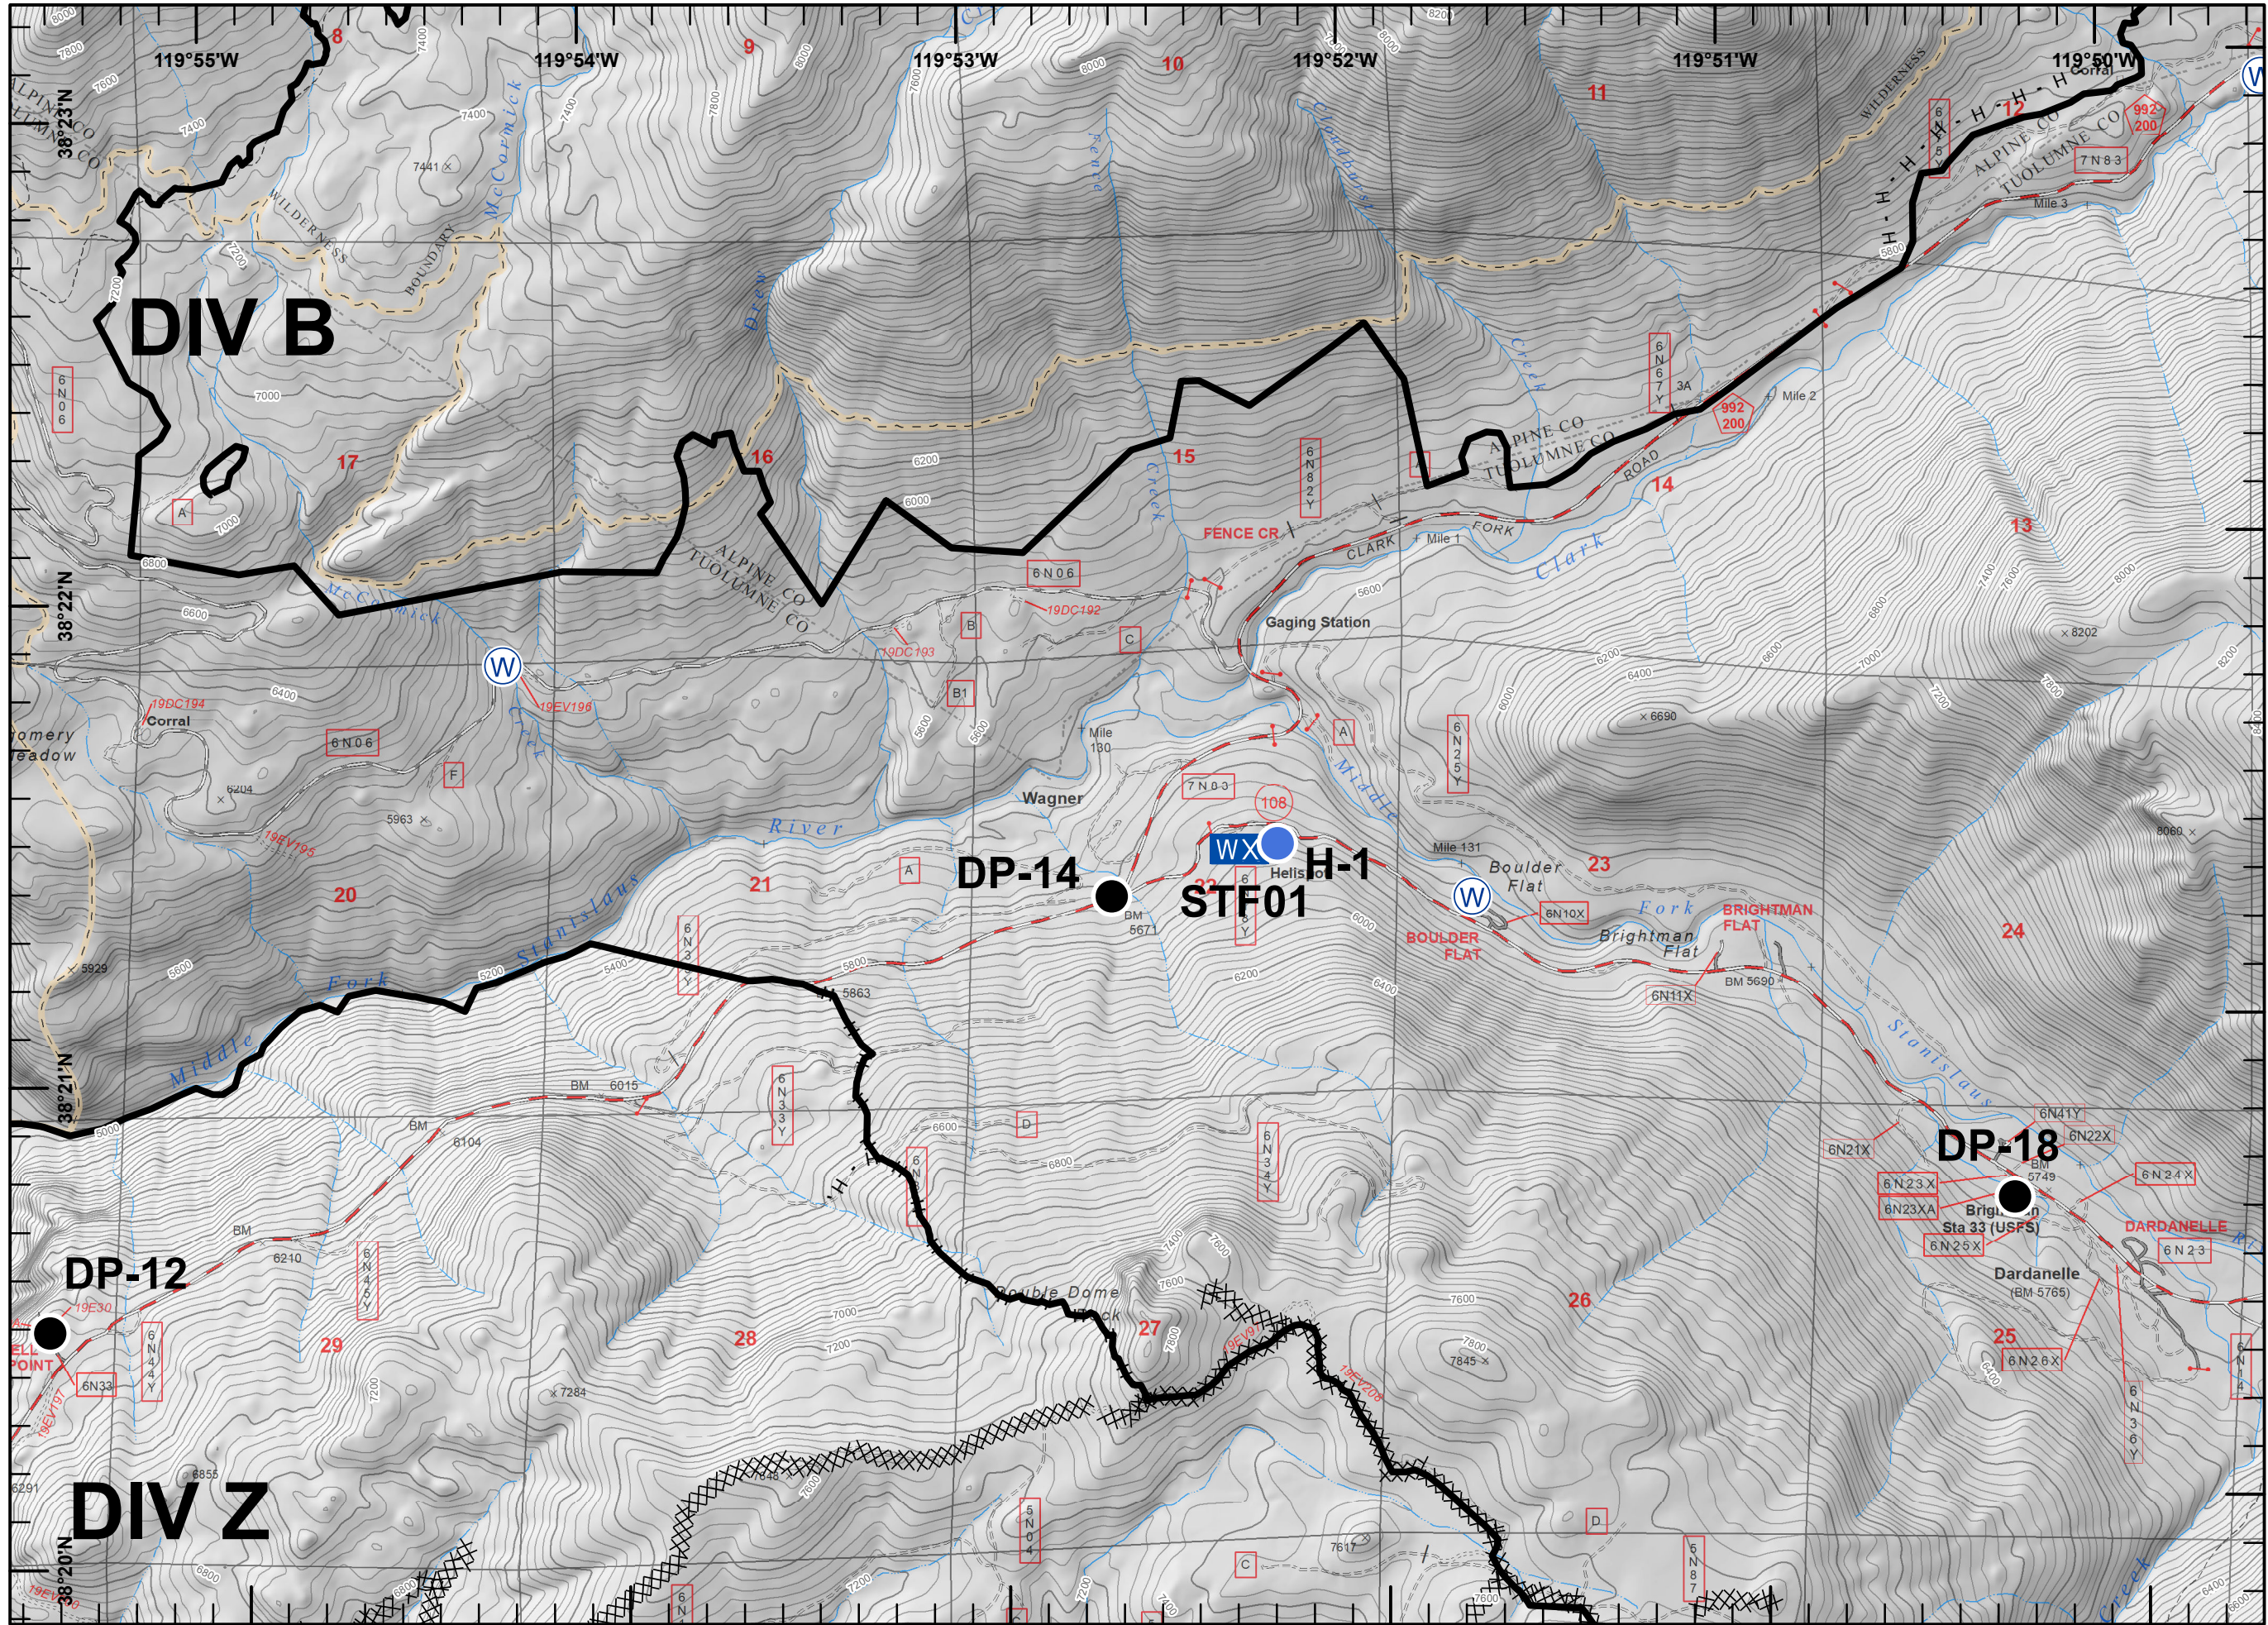

- Helispot
- Repeater
- Water Source
- Uncontrolled Fire Edge
- Completed Line
- H - H Completed Hand Line

A north arrow is located in the bottom right corner, showing cardinal directions (N, S, E, W). Below it is a scale bar with markings for 0, 0.25, and 0.5 miles. To the right of the scale bar is a QR code.

- Camp
- Drop Point
- Helispot
- Repeater
- Sling Site
- Water Source
- Uncontrolled Fire Edge
- Completed Line
- H - H Completed Hand Line

-  Dip Site
-  Drop Point
-  Helispot
-  Branch Break
-  Completed Line
-  H - H Completed Hand Line

- Drop Point
- Helispot
- WX Mobile Weather Unit
- W Water Source
- Completed Line
- XXXXX Completed Dozer Line
- H - H Completed Hand Line

- Drop Point
- Helispot
- Repeater
- Water Source
- Division Break

DP-24

- Drop Point
- || Branch Break
- Completed Line
- XXXXX Completed Dozer Line
- H - H Completed Hand Line

- Drop Point
- Helispot
- Water Source
- Other
- Division Break
- Completed Line
- Completed Dozer Line
- H - H Completed Hand Line