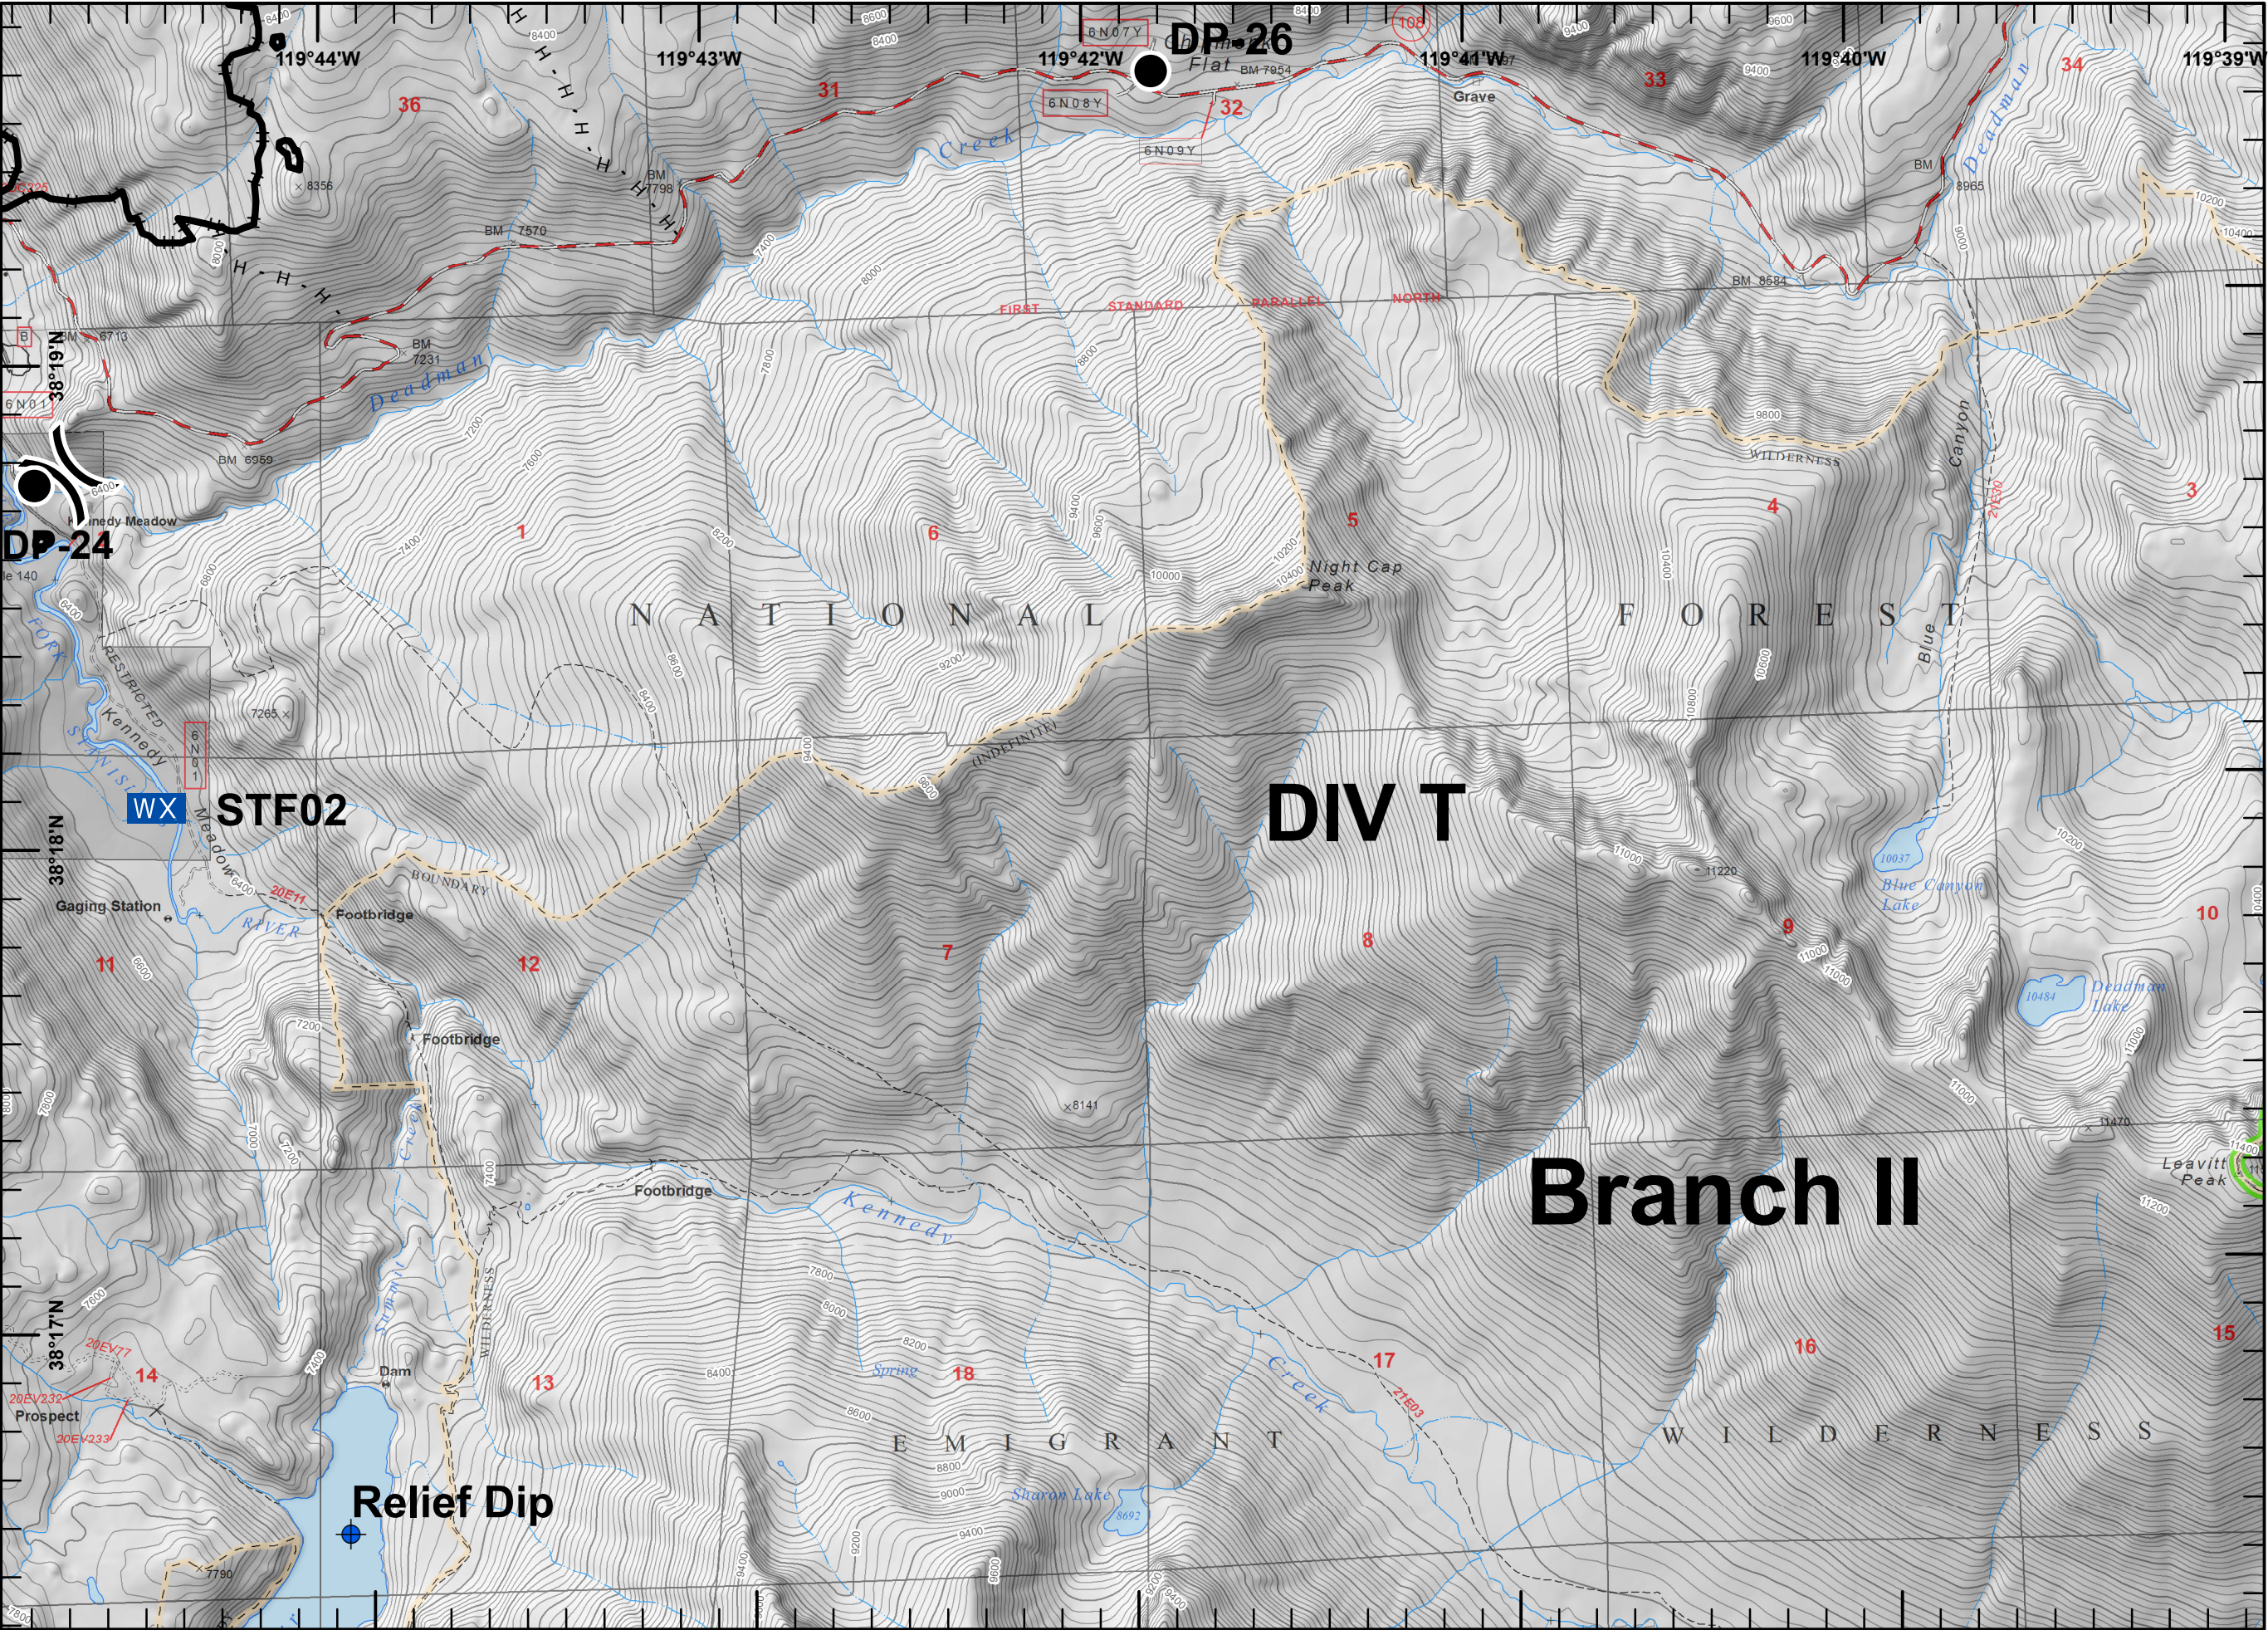

- Helispot
- Repeater
- Water Source
- Uncontrolled Fire Edge
- Completed Line
- H - H Completed Hand Line

A north arrow is located in the bottom right corner, showing cardinal directions (N, S, E, W). Below it is a scale bar with markings for 0, 0.25, and 0.5 miles. To the right of the scale bar is a QR code.

- Drop Point
- Helispot
- WX Mobile Weather Unit
- W Water Source
- Completed Line
- XXXXX Completed Dozer Line
- H - H Completed Hand Line

- Drop Point
- Helispot
- Repeater
- Water Source
- Division Break

DP-24

- Drop Point
- || Branch Break
- Completed Line
- XXXXX Completed Dozer Line
- H - H Completed Hand Line

- Drop Point
- Helispot
- Water Source
- Other
- Division Break
- Completed Line
- Completed Dozer Line
- H - H Completed Hand Line

-  Dip Site
-  Drop Point
-  Mobile Weather Unit
-  Division Break
-  Completed Line
-  Completed Hand Line