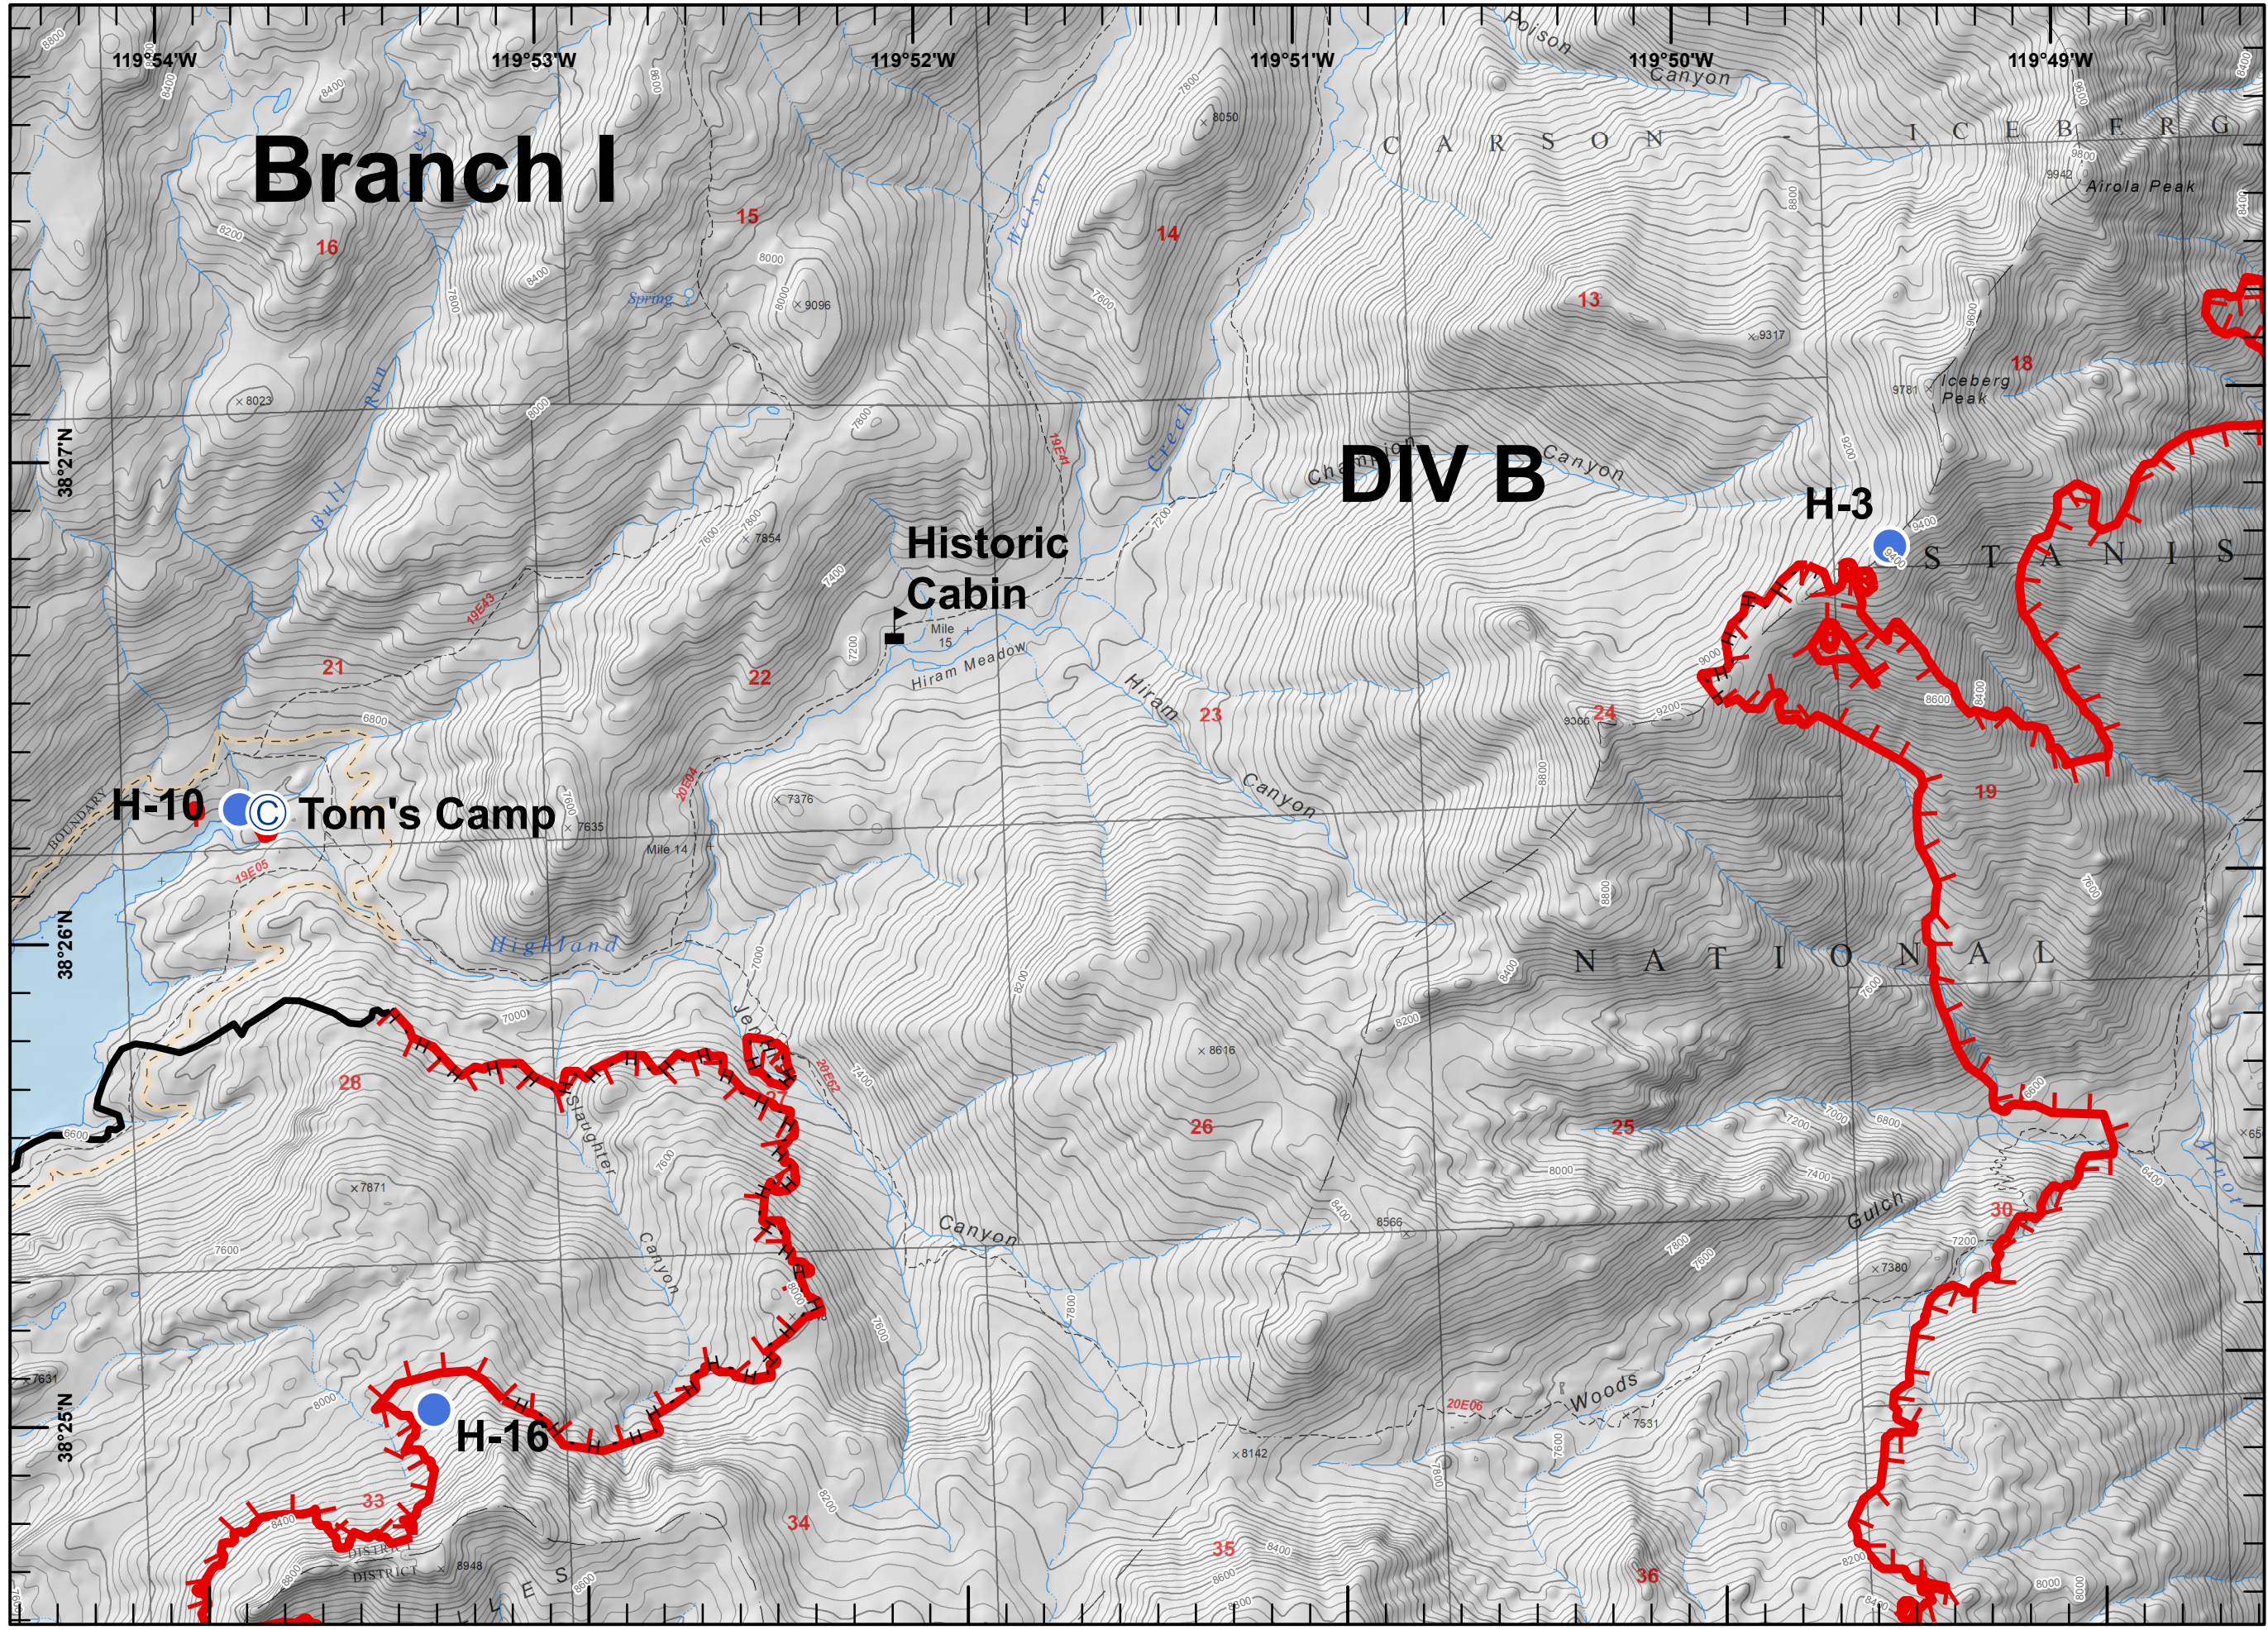

- Drop Point
- Helispot
- Ⓡ Repeater
- ▬ Uncontrolled Fire Edge
- H - H Completed Hand Line

- Camp
- Helispot
- Value at Risk
- Uncontrolled Fire Edge
- Completed Line
- H - H Completed Hand Line

- Camp
- Drop Point
- Helispot
- Sling Site
- Water Source
- Uncontrolled Fire Edge
- Completed Line
- H - H Completed Hand Line

-  Camp
-  Helispot
-  Sling Site
-  Branch Break
-  Uncontrolled Fire Edge
-  Completed Line
-  H - H Completed Hand Line

- Camp
- Dip Site
- Drop Point
- Helispot
- Repeater
- Division Break

- Uncontrolled Fire Edge
- Completed Line
- H - H Completed Hand Line

- Helispot
- Repeater
- Water Source
- Uncontrolled Fire Edge
- Completed Line
- H - H Completed Hand Line

A north arrow is located in the bottom right corner, showing cardinal directions (N, S, E, W). Below it is a scale bar with markings for 0, 0.25, and 0.5 miles. To the right of the scale bar is a QR code.

DP-24

- Drop Point
- || Branch Break
- Completed Line
- XXXXX Completed Dozer Line
- H - H Completed Hand Line

- Drop Point
- Helispot
- Water Source
- Other
- Division Break
- Completed Line
- Completed Dozer Line
- H - H Completed Hand Line