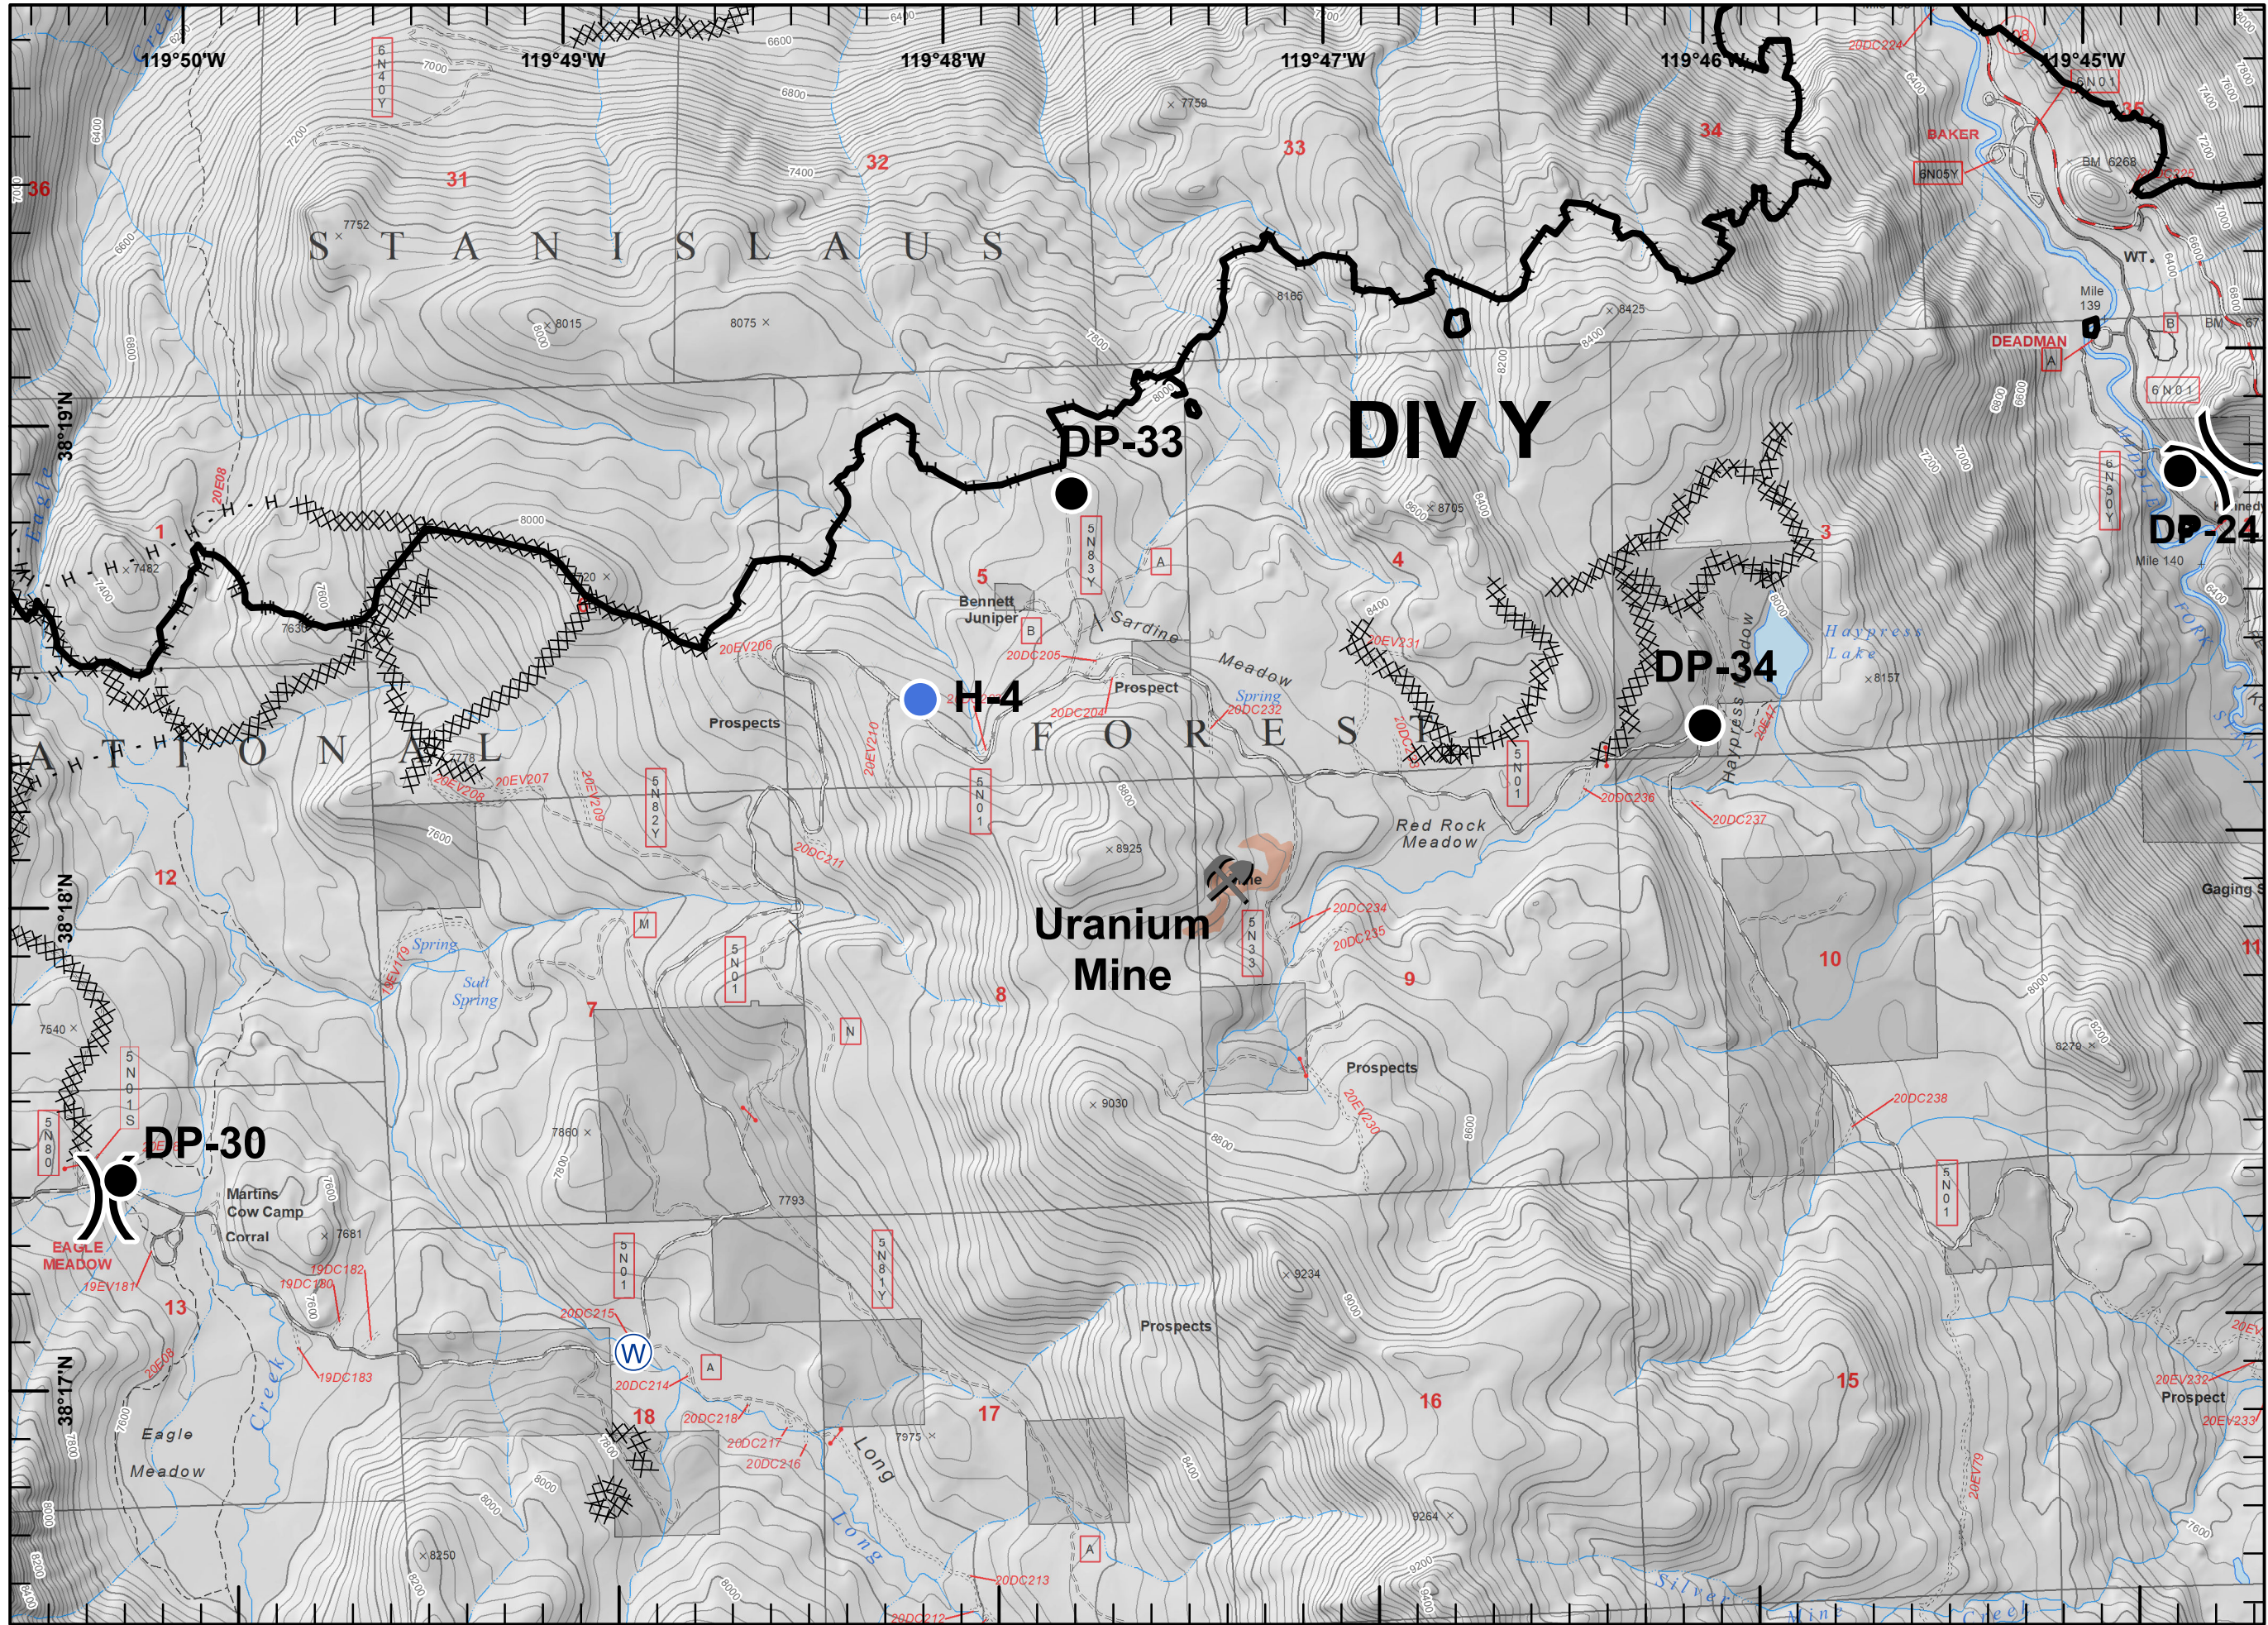

- Helispot
- Repeater
- Water Source
- Uncontrolled Fire Edge
- Completed Line
- H - H Completed Hand Line

A north arrow is located in the bottom right corner, showing cardinal directions (N, S, E, W). Below it is a scale bar with markings for 0, 0.25, and 0.5 miles. To the right of the scale bar is a QR code.

- Camp
- Drop Point
- Helispot
- Repeater
- Sling Site
- Water Source
- Uncontrolled Fire Edge
- Completed Line
- H - H Completed Hand Line

-  Dip Site
-  Drop Point
-  Helispot
-  Branch Break
-  Completed Line
-  H - H Completed Hand Line

- Drop Point
- Helispot
- WX Mobile Weather Unit
- W Water Source
- Completed Line
- XXXXX Completed Dozer Line
- H - H Completed Hand Line

- Drop Point
- Helispot
- Repeater
- Water Source
- Division Break

DP-24

- Drop Point
- || Branch Break
- Completed Line
- XXXXX Completed Dozer Line
- H - H Completed Hand Line

- Drop Point
- Helispot
- Water Source
- Other
- Division Break
- Completed Line
- Completed Dozer Line
- H - H Completed Hand Line