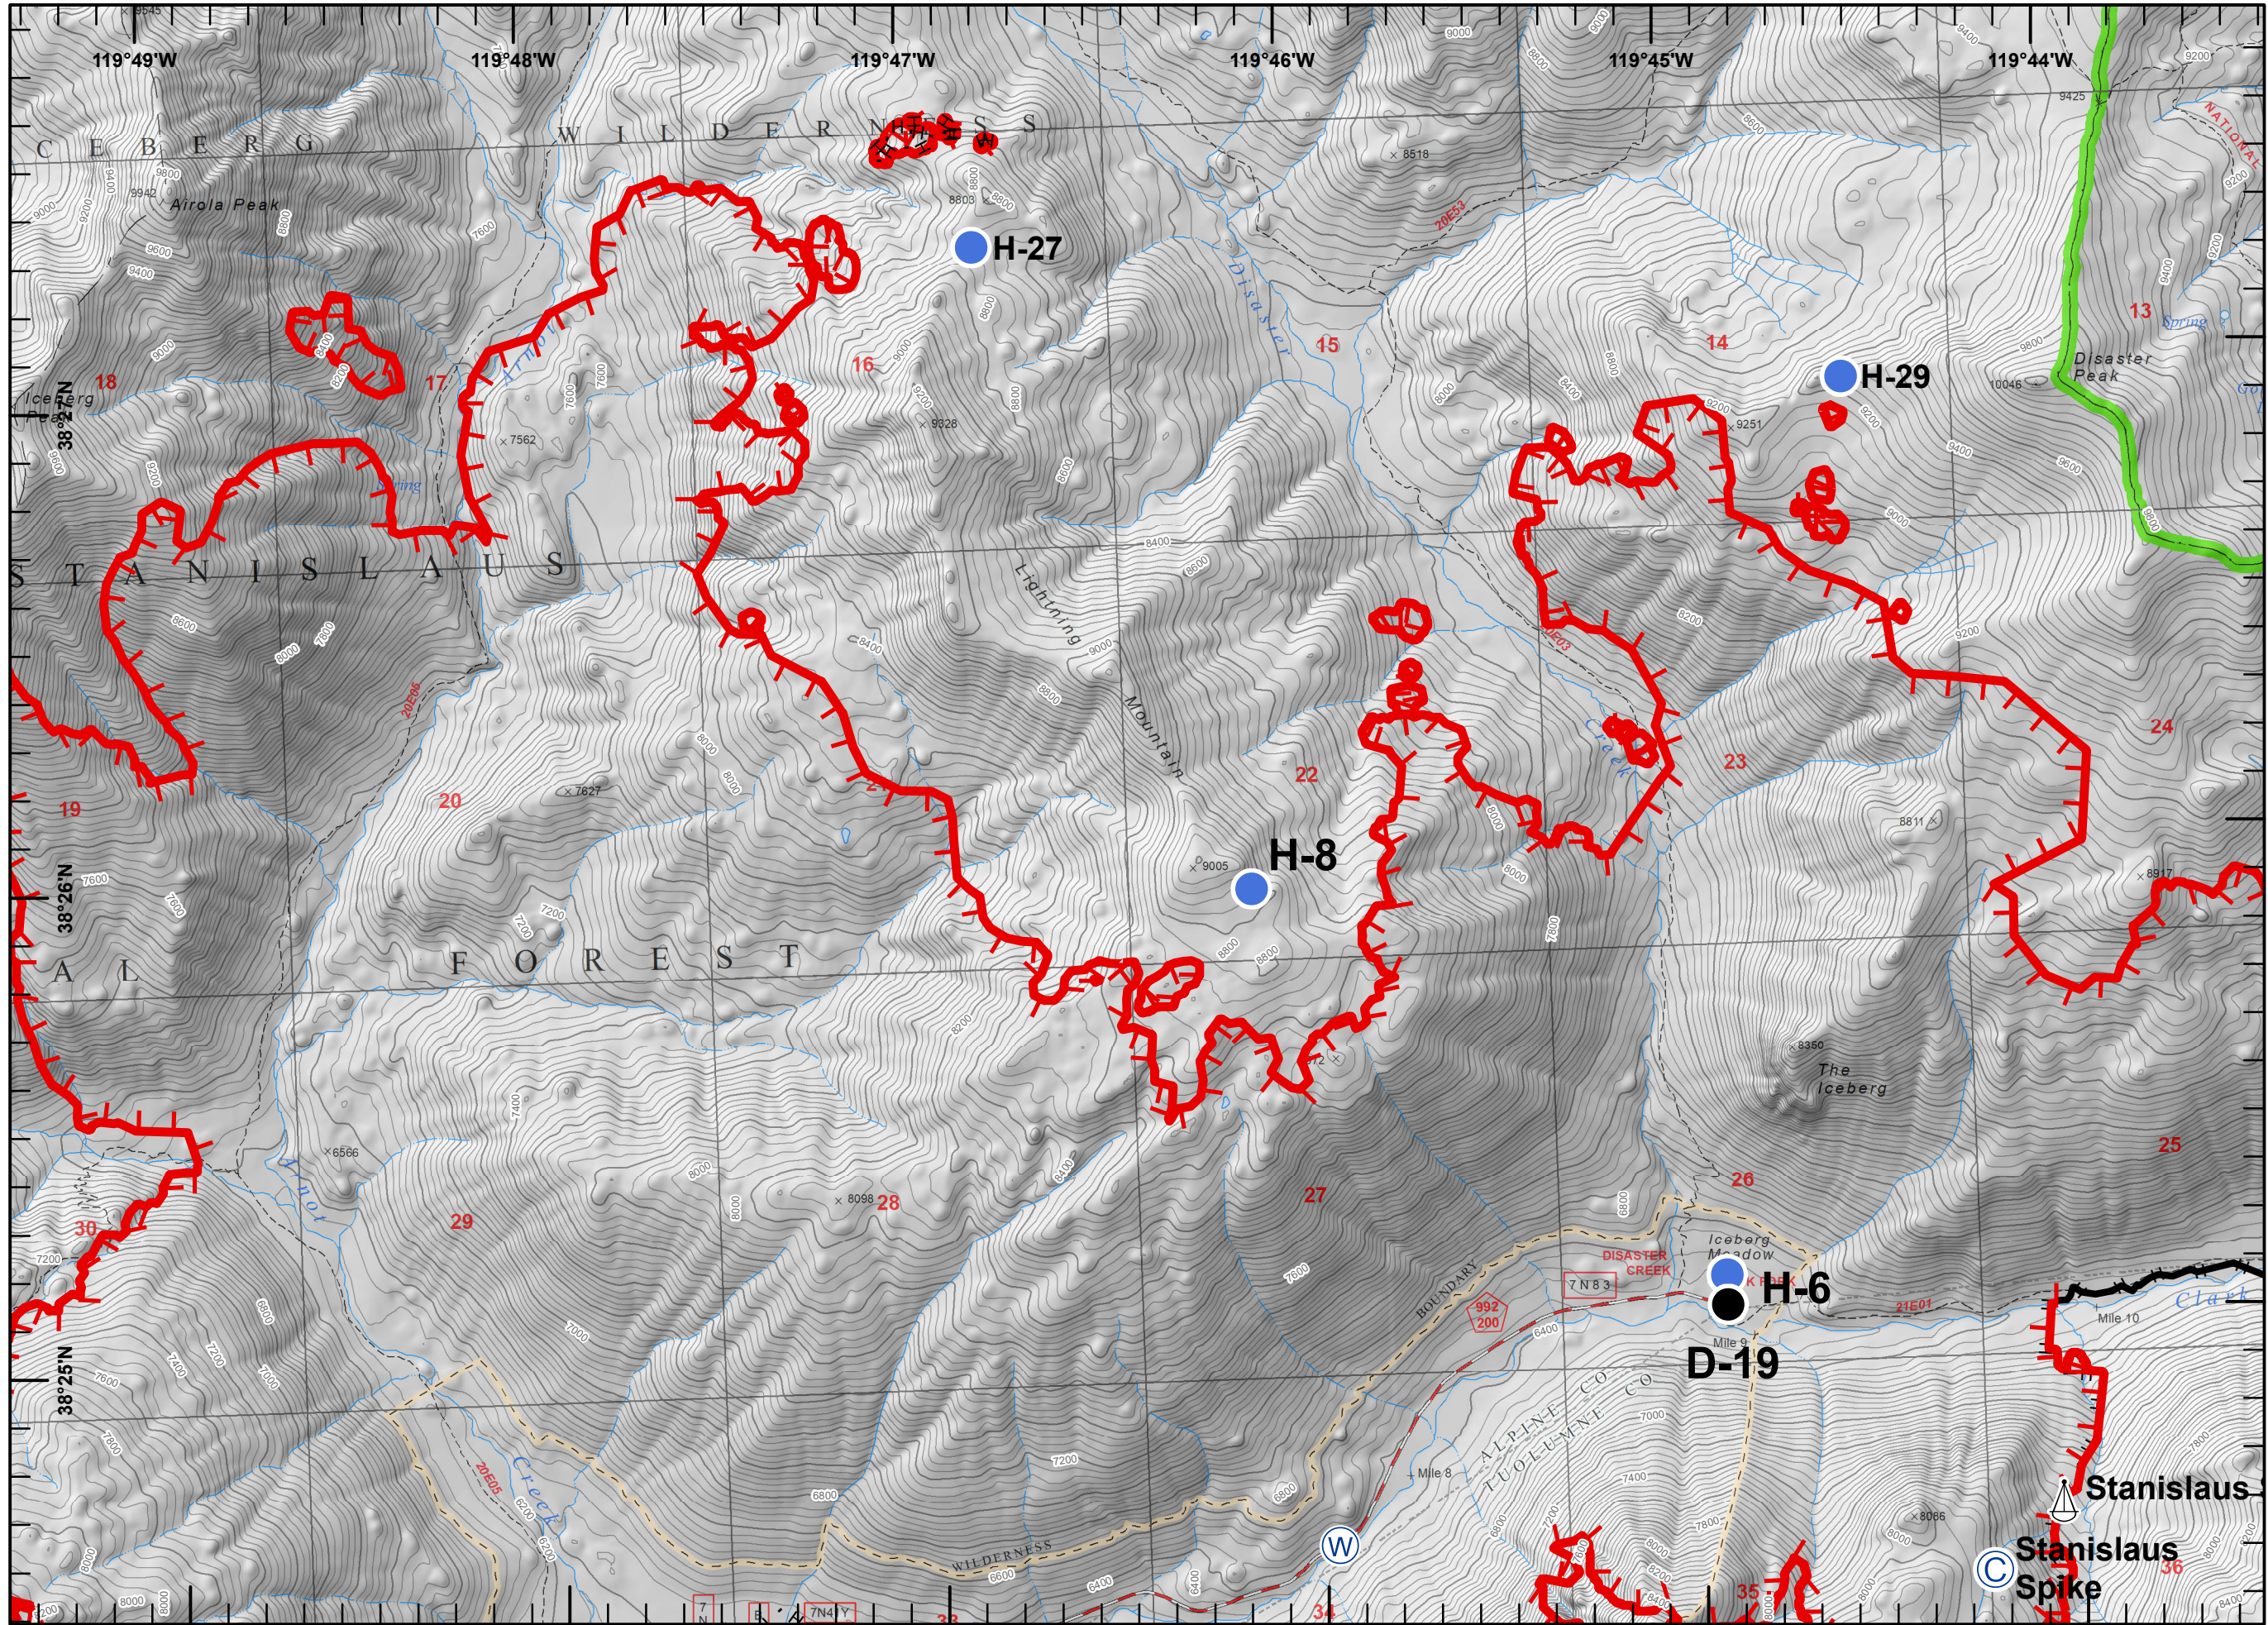

- Drop Point
- Helispot
- Ⓡ Repeater
- ▬ Uncontrolled Fire Edge
- H - H Completed Hand Line

- Camp
- Helispot
- Value at Risk
- Uncontrolled Fire Edge
- Completed Line
- H - H Completed Hand Line

- Camp
- Drop Point
- Helispot
- Sling Site
- Water Source
- Uncontrolled Fire Edge
- Completed Line
- H - H Completed Hand Line

- Helispot
- Repeater
- Water Source
- Uncontrolled Fire Edge
- Completed Line
- H - H Completed Hand Line

A north arrow is located in the bottom right corner, showing cardinal directions (N, S, E, W). Below it is a scale bar with markings for 0, 0.25, and 0.5 miles. To the right of the scale bar is a QR code.

- Drop Point
- Helispot
- WX Mobile Weather Unit
- W Water Source
- Completed Line
- XXXXX Completed Dozer Line
- H - H Completed Hand Line

- Drop Point
- Helispot
- Repeater
- Water Source
- Division Break

DP-24

- Drop Point
- || Branch Break
- Completed Line
- XXXXX Completed Dozer Line
- H - H Completed Hand Line

- Drop Point
- Helispot
- Water Source
- Other
- Division Break
- Completed Line
- Completed Dozer Line
- H - H Completed Hand Line