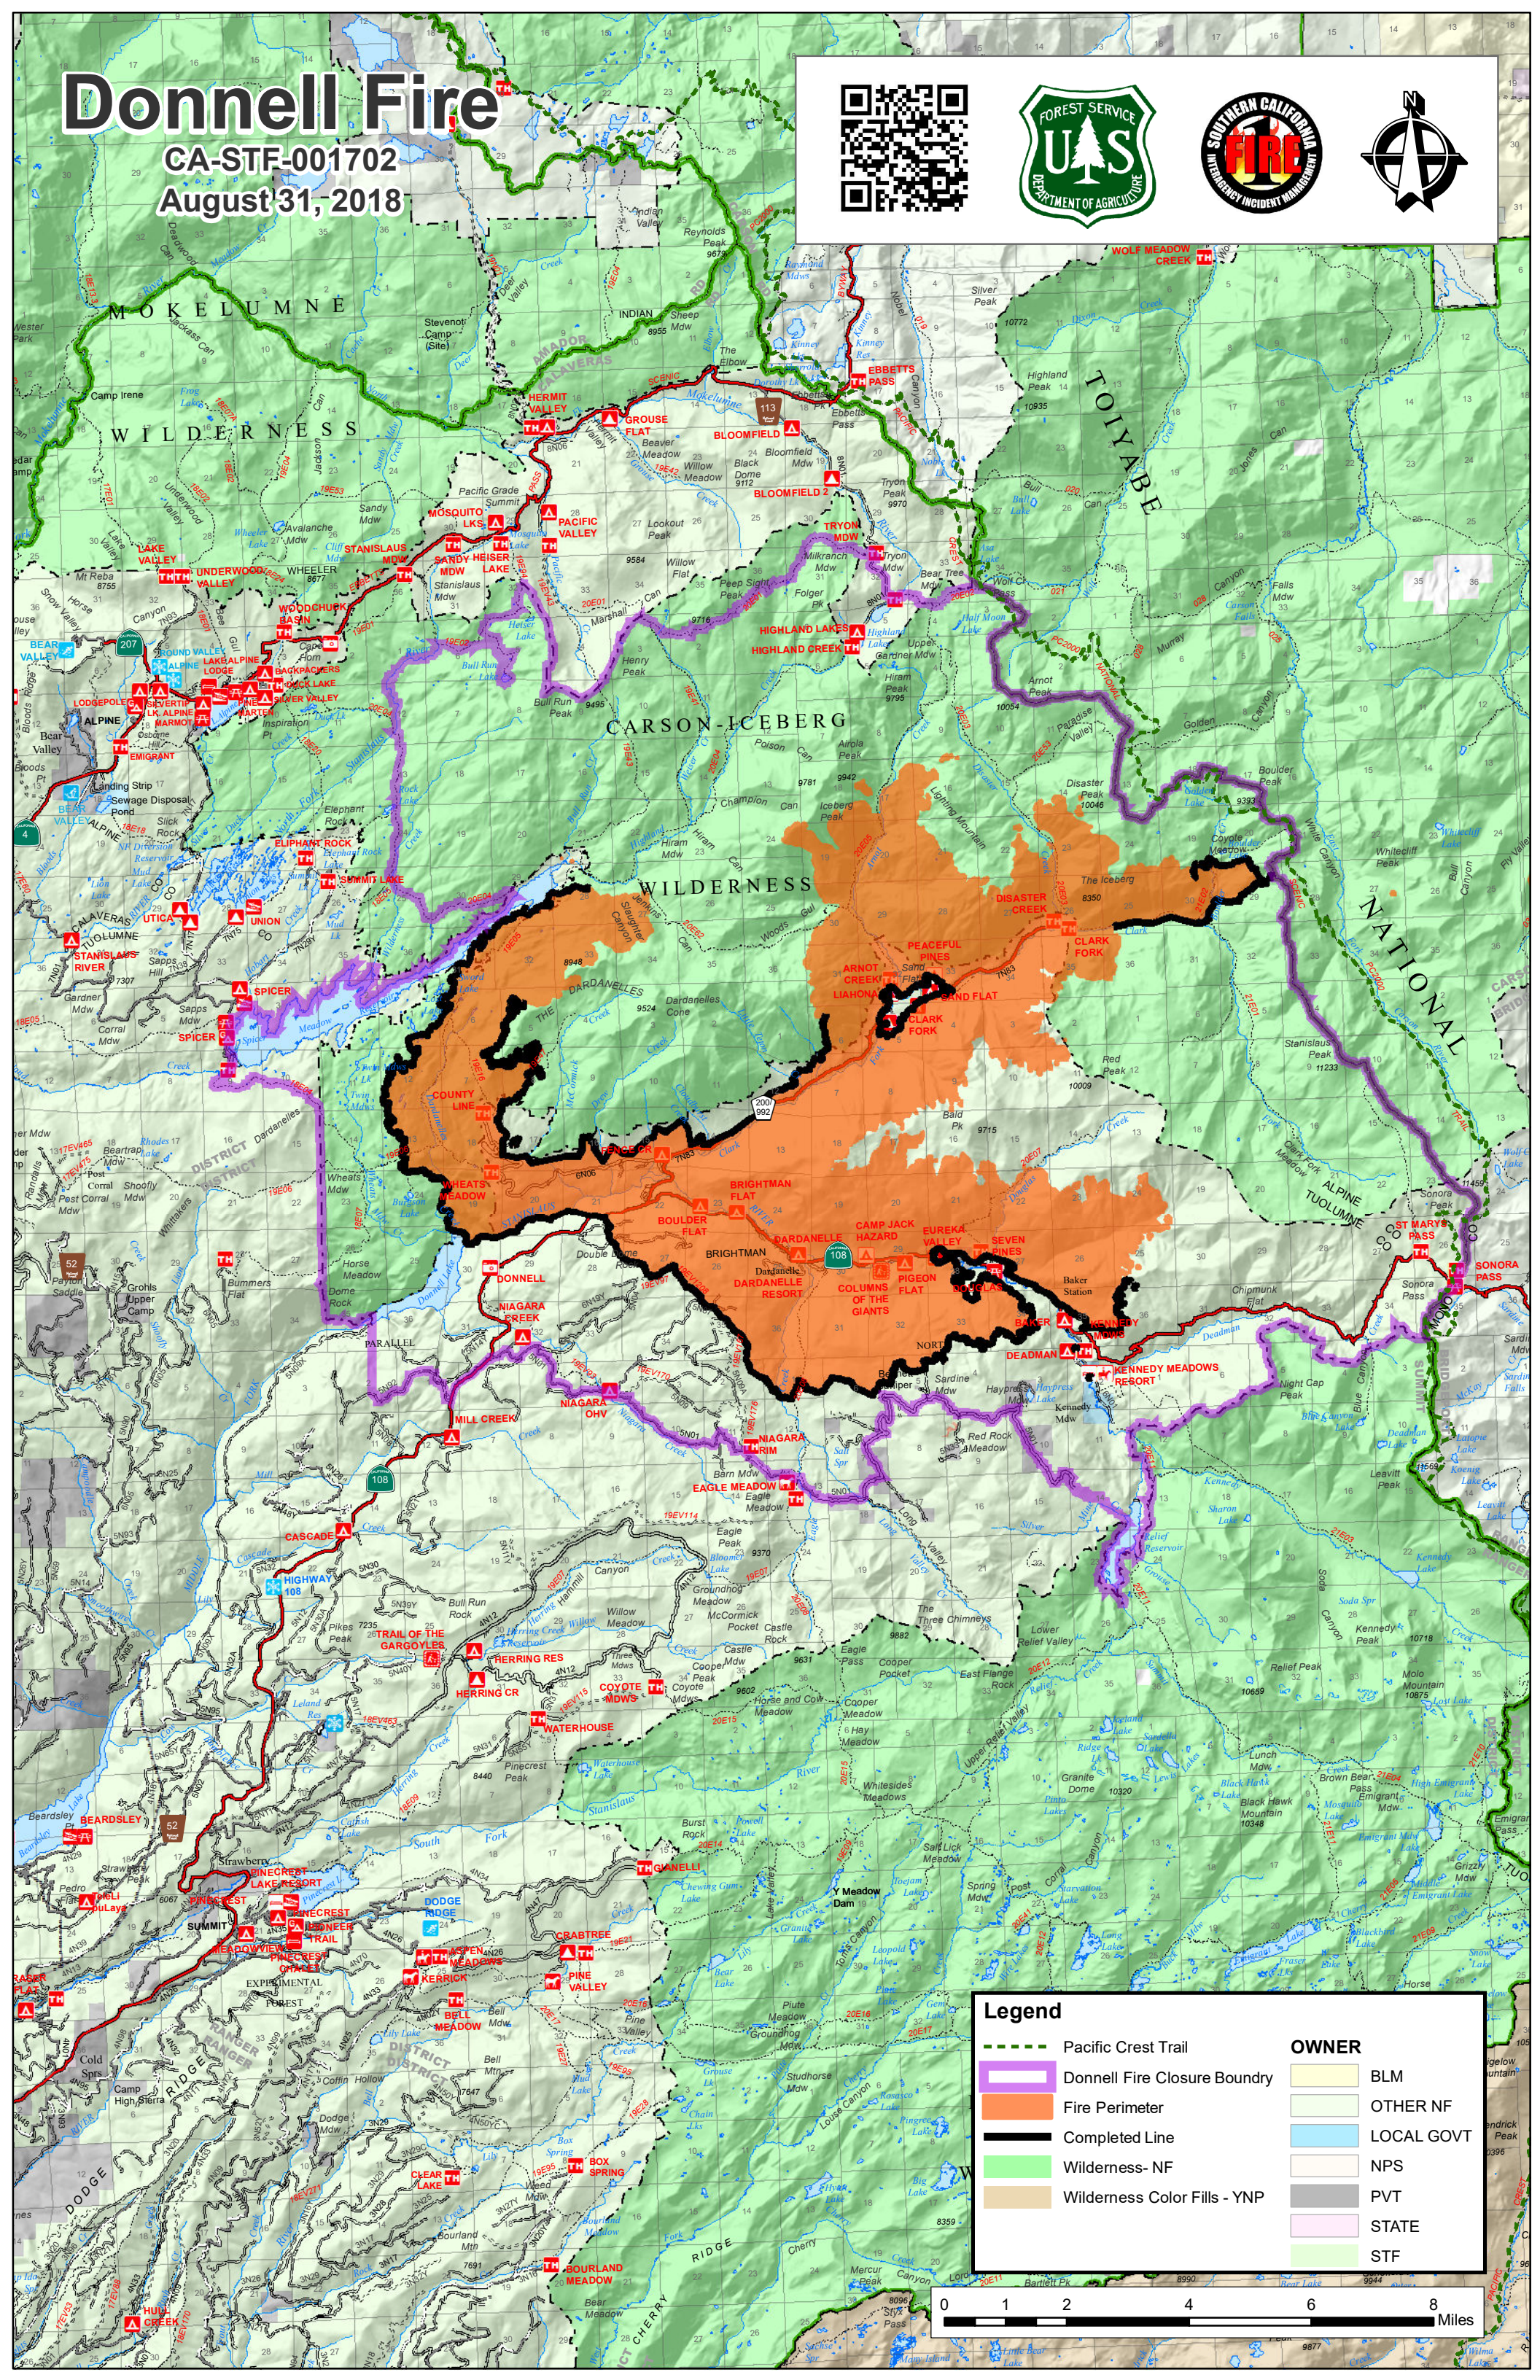

Donnell Fire

CA-STF-001702

August 31, 2018

Legend

- Pacific Crest Trail
- Donnell Fire Closure Boundary
- Fire Perimeter
- Completed Line
- Wilderness- NF
- Wilderness Color Fills - YNP

OWNER

- BLM
- OTHER NF
- LOCAL GOVT
- NPS
- PVT
- STATE
- STF