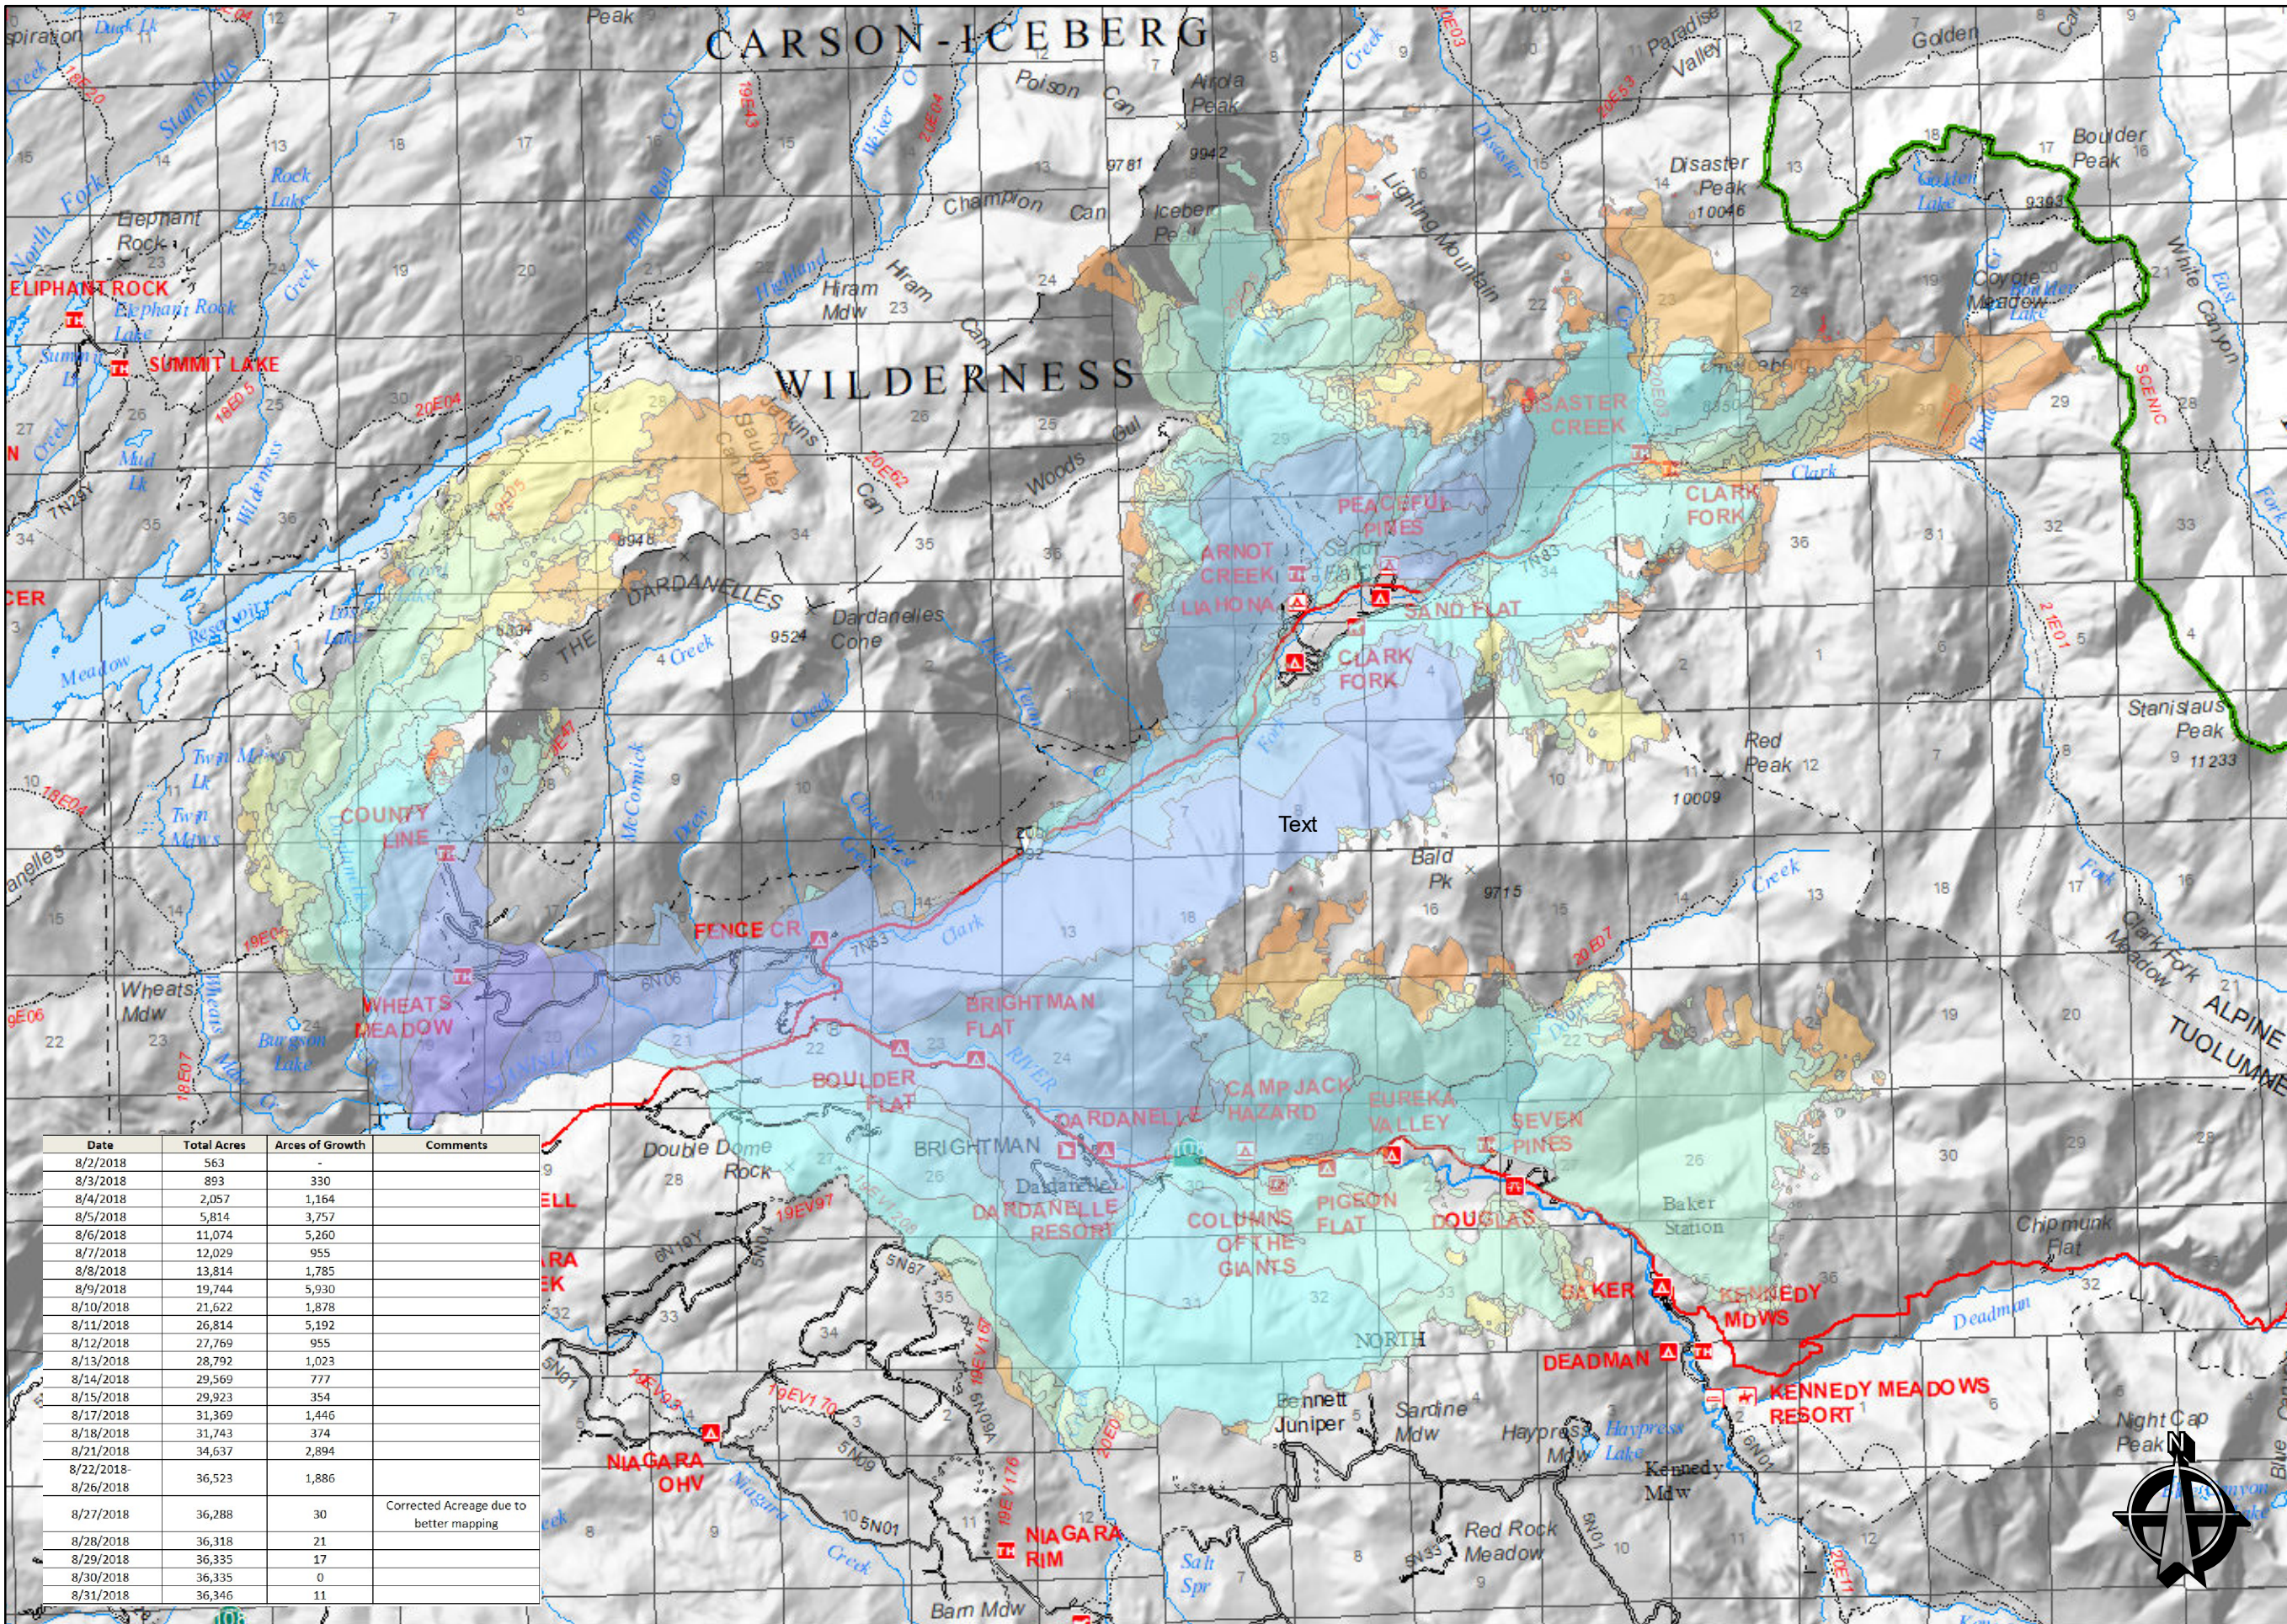

# Donnell Fire

CA-STF-001702

08/31/2018

## Progression Map

- 8/2/2018
- 8/3/2018
- 8/4/2018
- 8/5/2018
- 8/6/2018
- 8/7/2018
- 8/8/2018
- 8/9/2018
- 8/10/2018
- 8/11/2018
- 8/12/2018
- 8/13/2018
- 8/14/2018
- 8/15/2018
- 8/17/2018
- 8/18/2018
- 8/21/2018
- 8/27/2018
- 8/28/2018
- 8/29/2018
- 8/30/2018
- 8/31/2018

Date	Total Acres	Acres of Growth	Comments
8/2/2018	563	-	
8/3/2018	893	330	
8/4/2018	2,057	1,164	
8/5/2018	5,814	3,757	
8/6/2018	11,074	5,260	
8/7/2018	12,029	955	
8/8/2018	13,814	1,785	
8/9/2018	19,744	5,930	
8/10/2018	21,622	1,878	
8/11/2018	26,814	5,192	
8/12/2018	27,769	955	
8/13/2018	28,792	1,023	
8/14/2018	29,569	777	
8/15/2018	29,923	354	
8/17/2018	31,369	1,446	
8/18/2018	31,743	374	
8/21/2018	34,637	2,894	
8/22/2018	36,523	1,886	
8/26/2018	36,523	1,886	
8/27/2018	36,288	30	Corrected Acreage due to better mapping
8/28/2018	36,318	21	
8/29/2018	36,335	17	
8/30/2018	36,335	0	
8/31/2018	36,346	11	