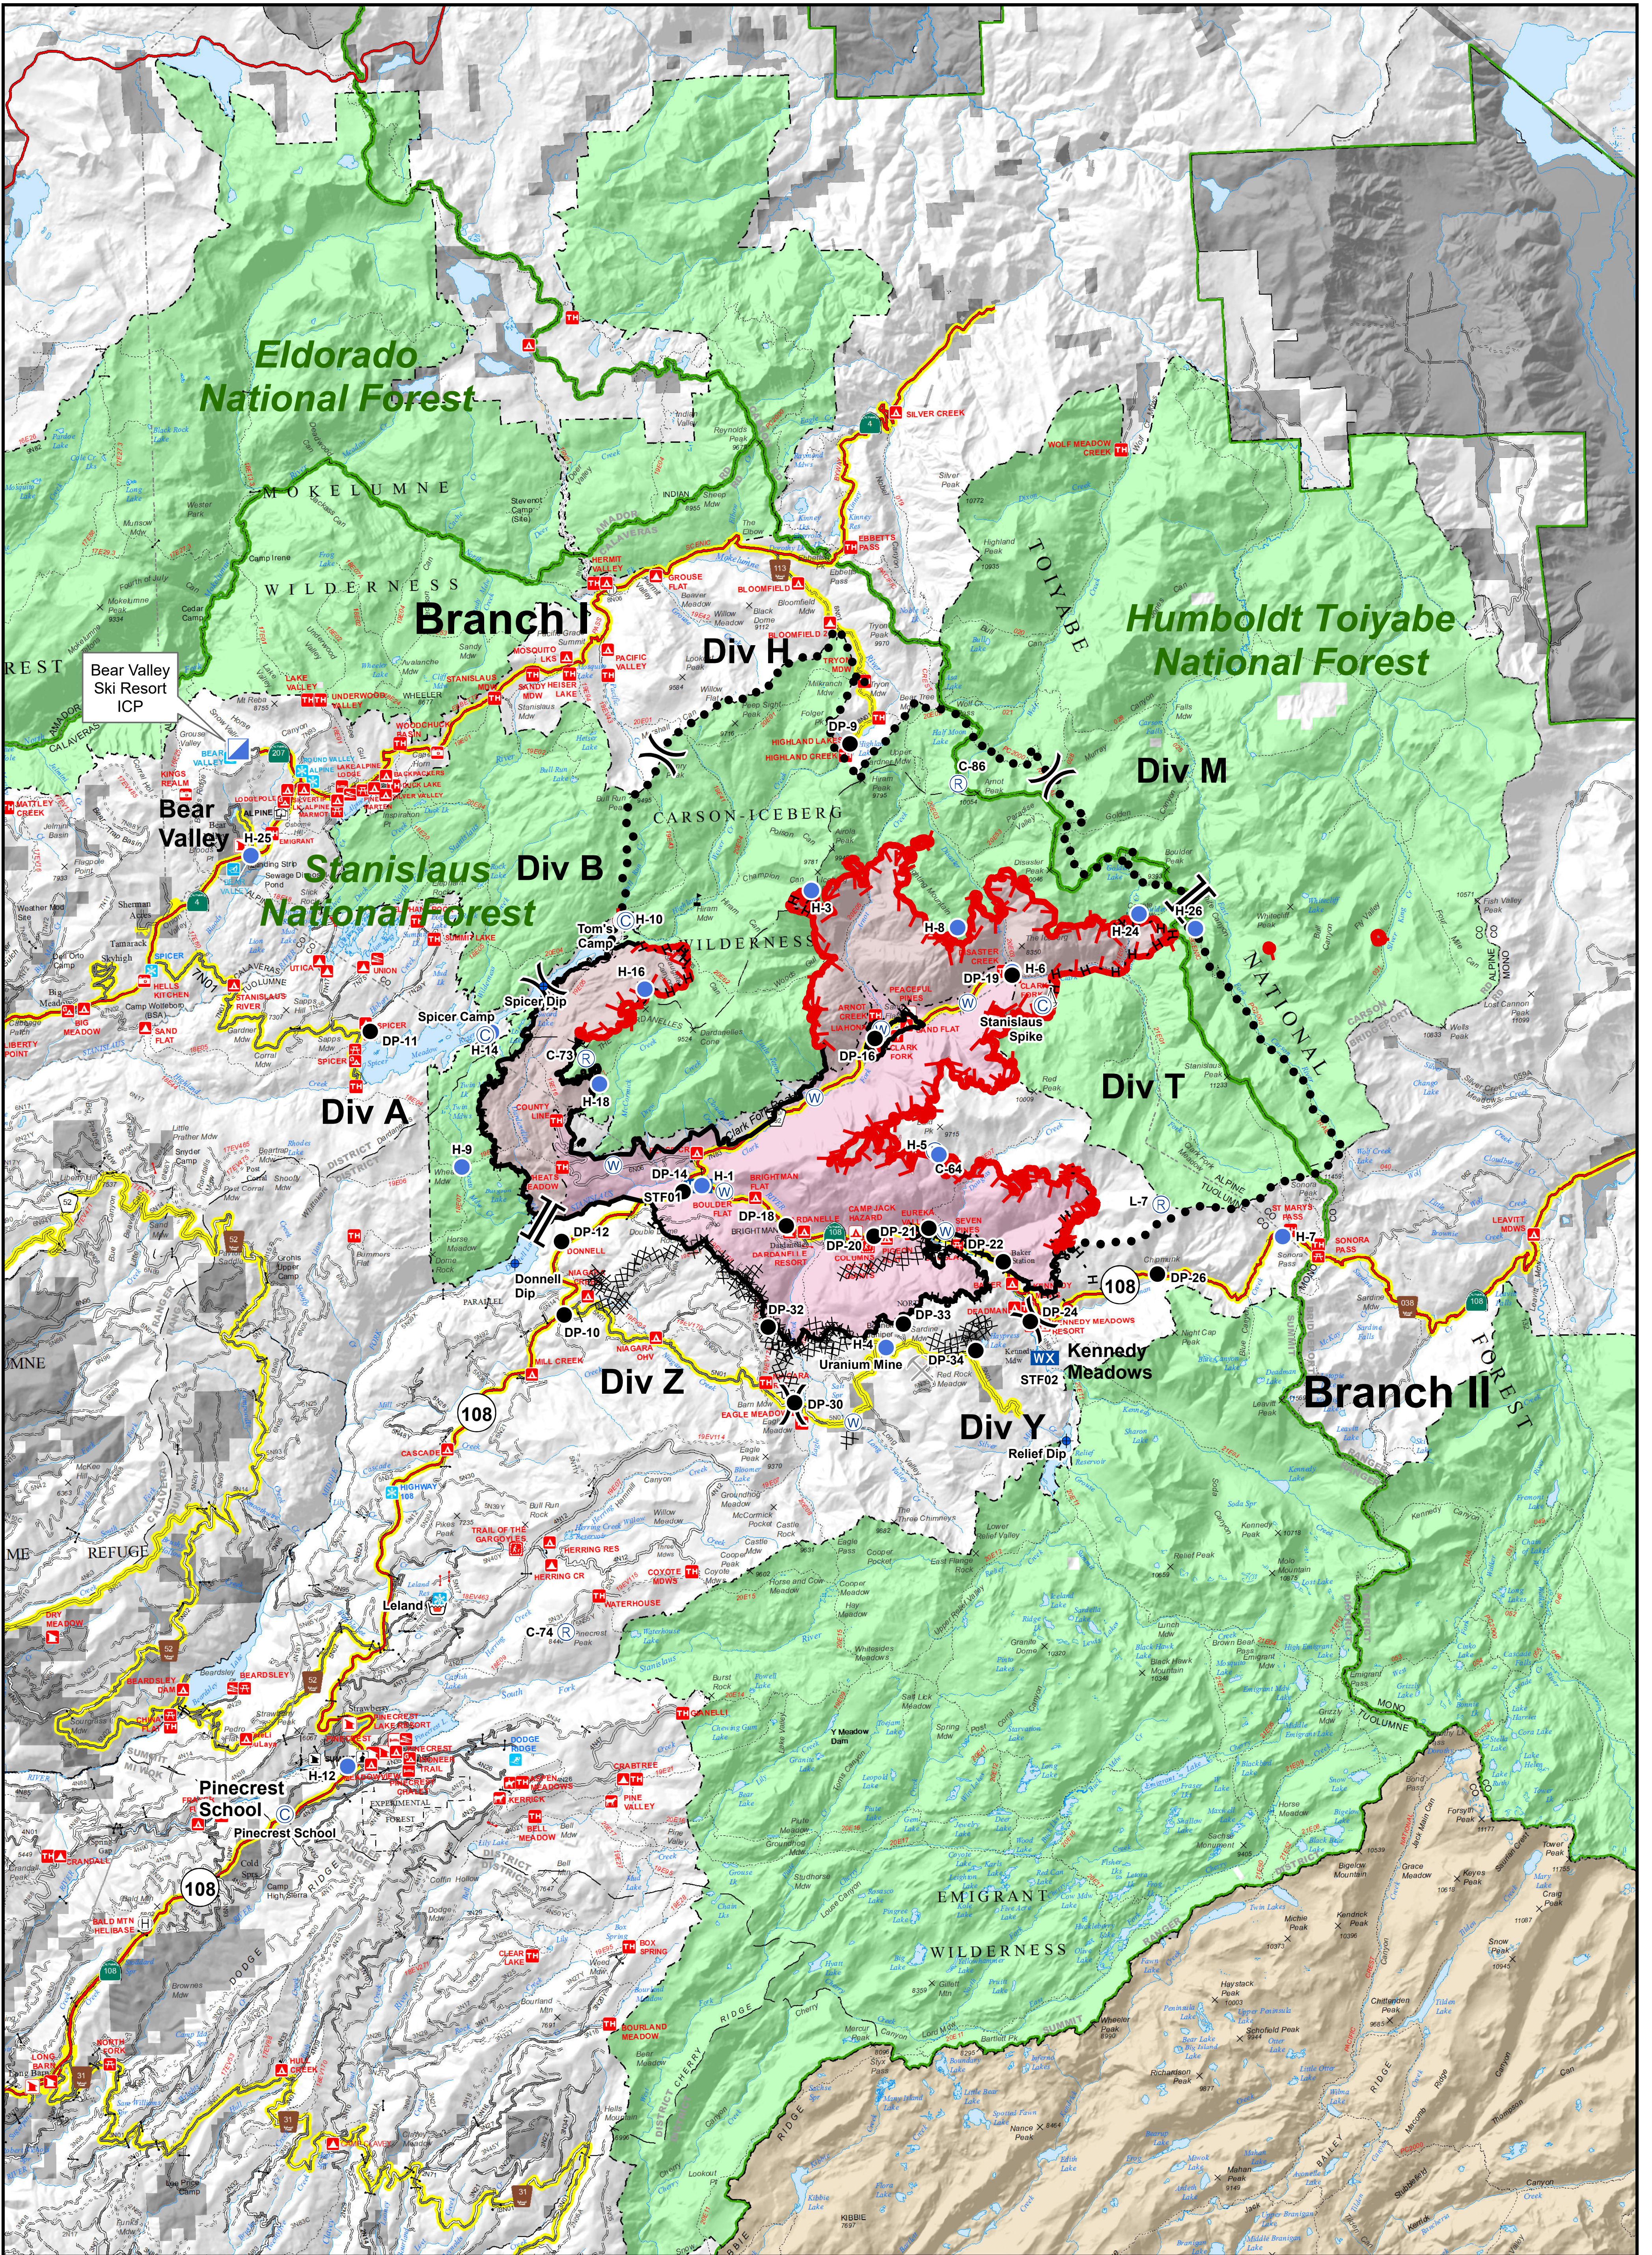

# Transportation Map Donnell Fire

- Ⓒ Camp
- Ⓡ Repeater
- Ⓧ Division Break
- Transportation Main Routes
- Ⓛ Dip Site
- Ⓜ Retardant/Mud Pit
- Ⓜ Branch Break
- Drop Point
- Ⓛ Sling Site
- Ⓜ Water Source
- Ⓛ Helispot
- Ⓜ Value at Risk
- Ⓛ Incident Command Post
- Ⓜ Other
- Ⓜ Mobile Weather Unit