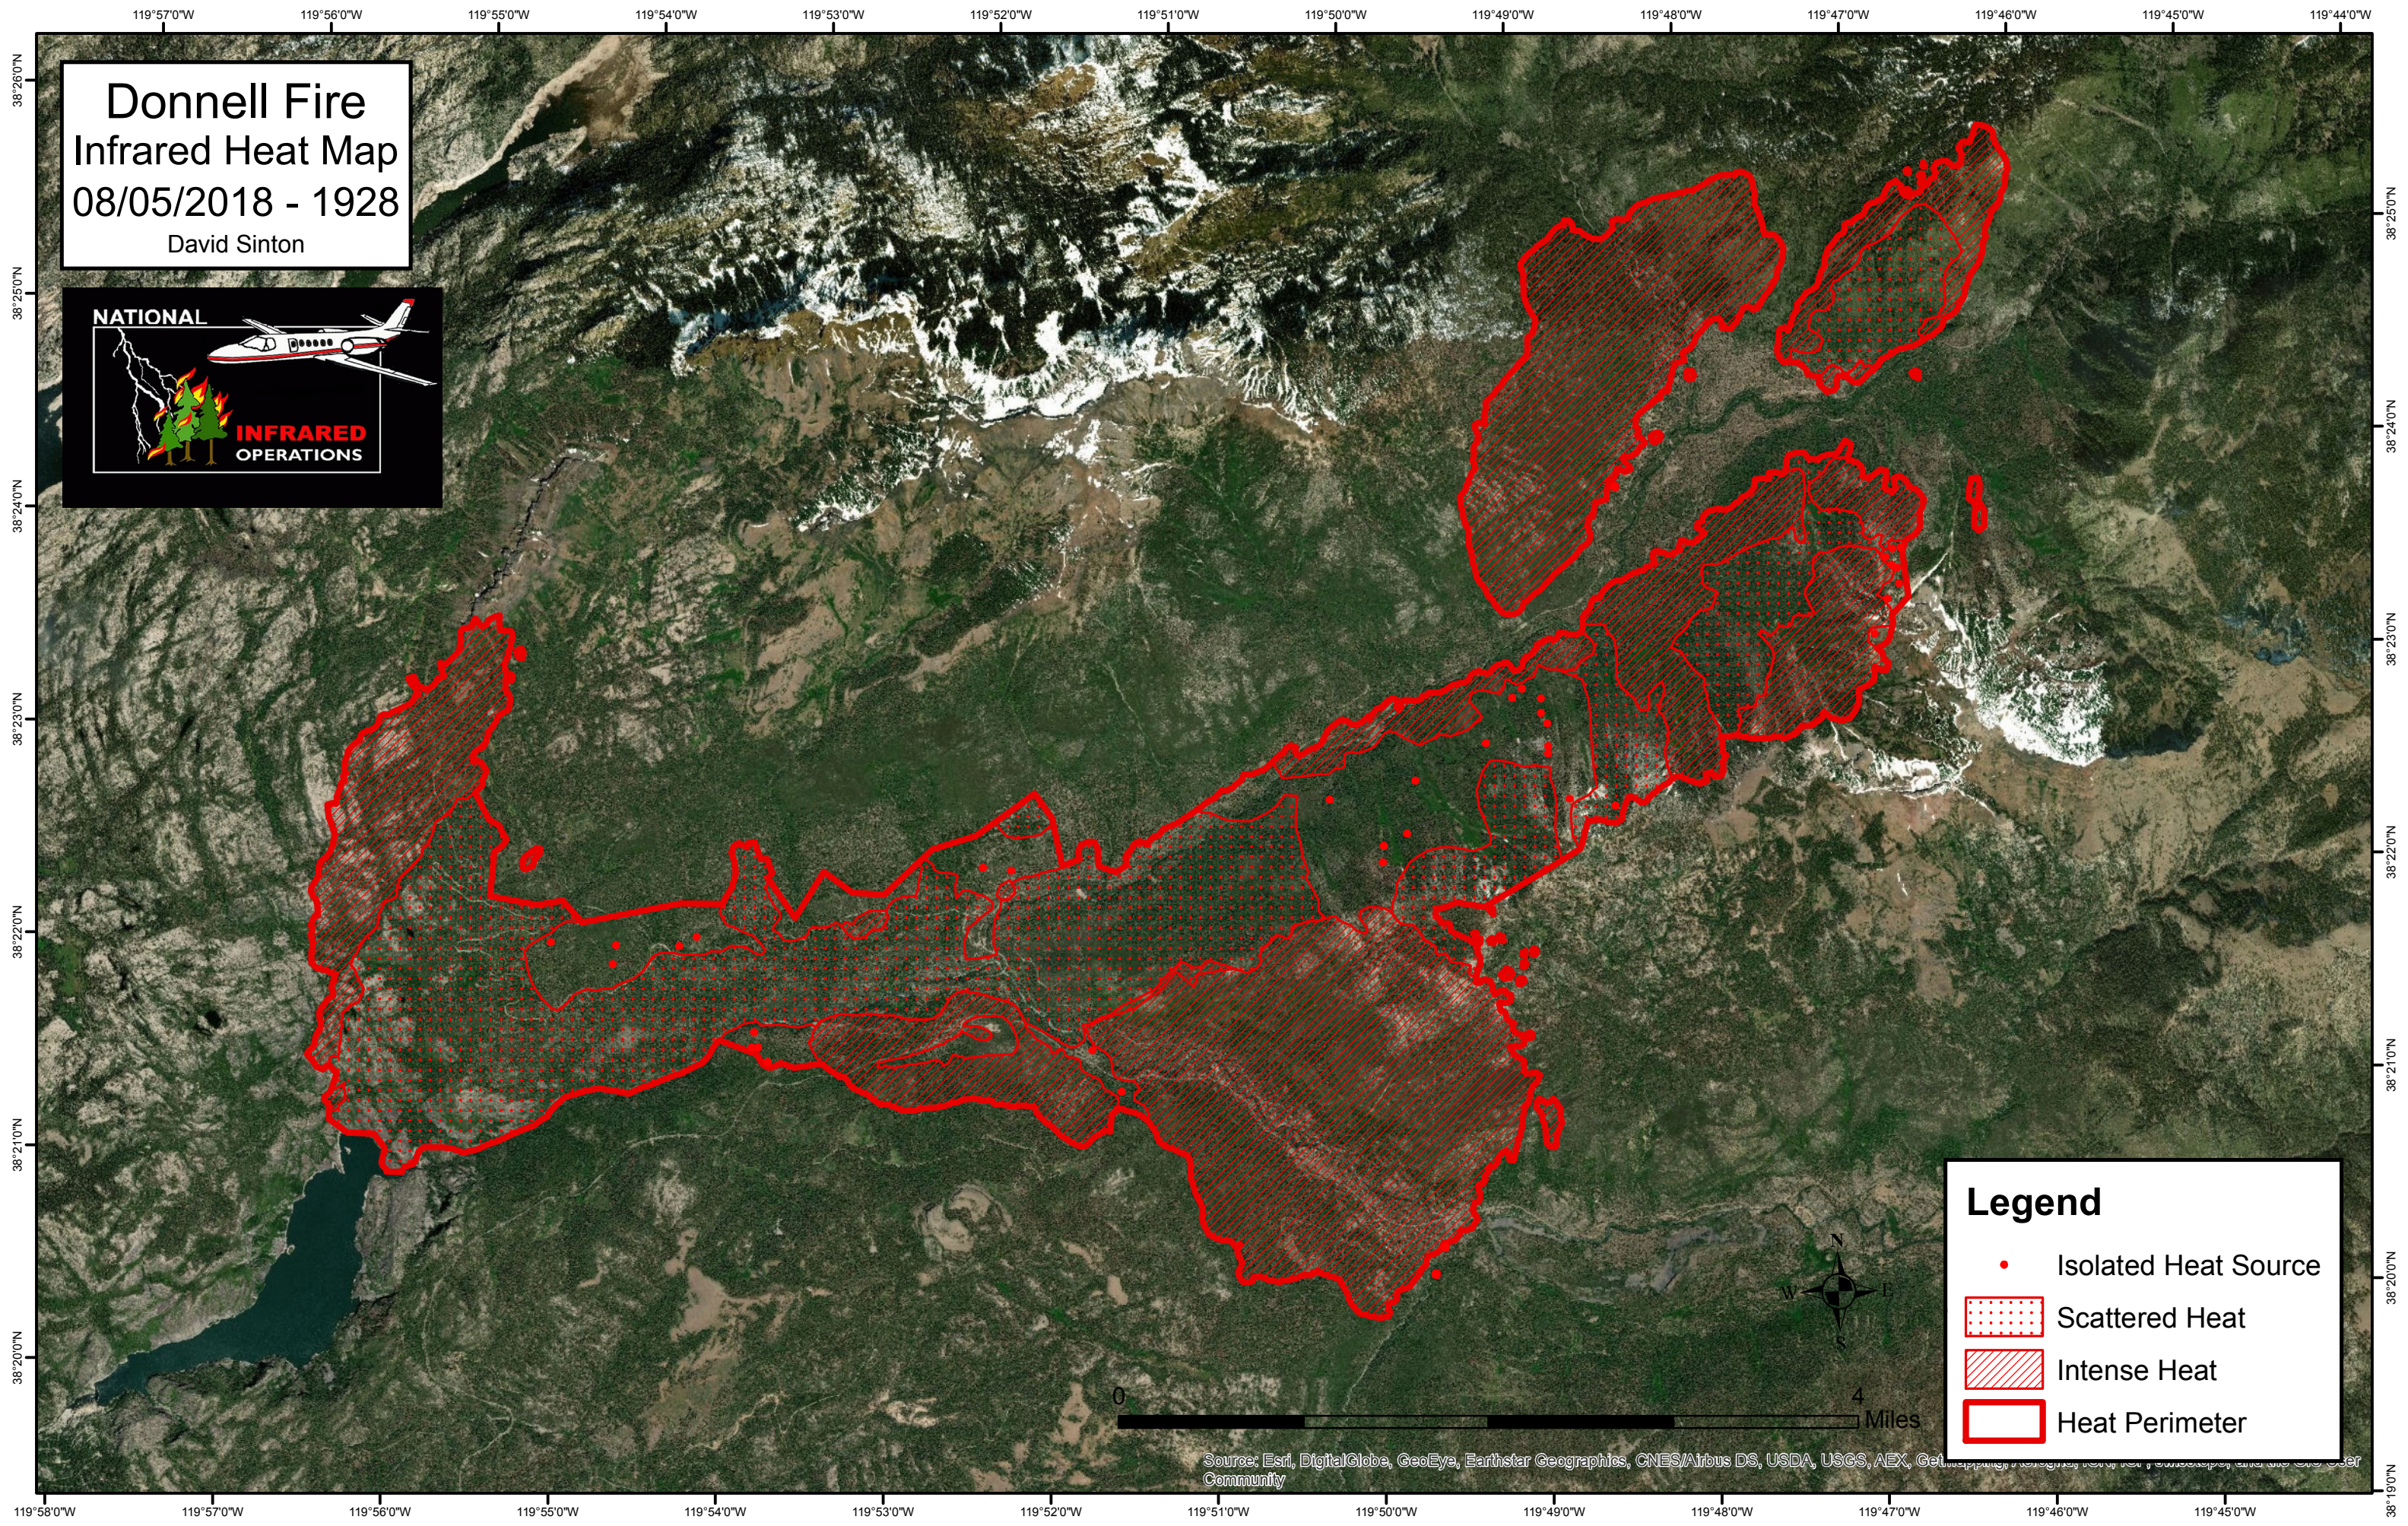

Donnell Fire
Infrared Heat Map
08/05/2018 - 1928
David Sinton

Legend

- Isolated Heat Source
- Scattered Heat
- Intense Heat
- Heat Perimeter

Source: Esri, DigitalGlobe, GeoEye, Earthstar Geographics, CNES/Airbus DS, USDA, USGS, AEX, GetCommunity