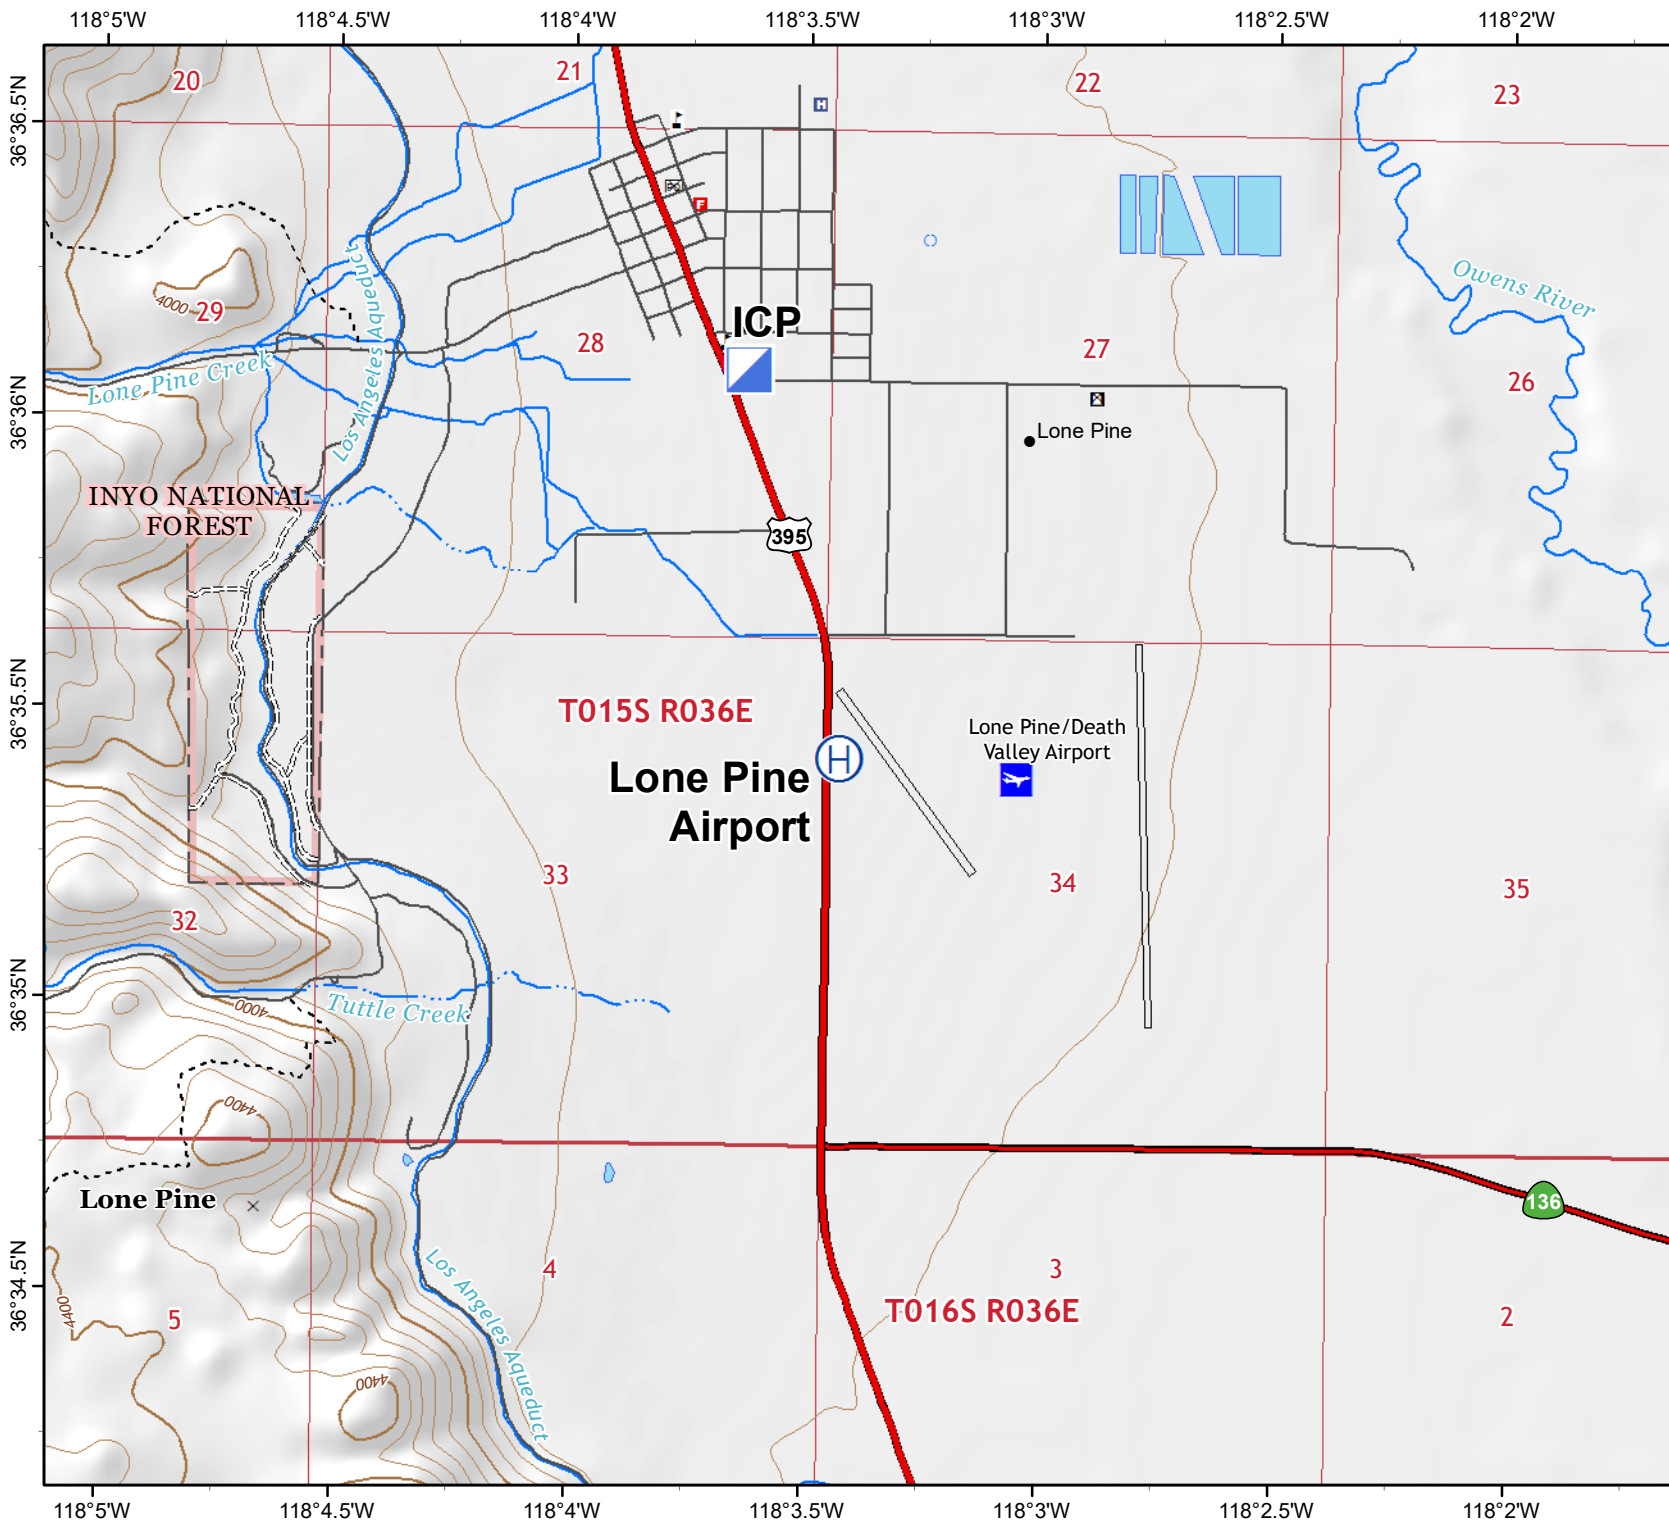

Jordan Fire

CA-INF-000903

IAP Index

June 12 2019 0600

approx 556 acres

Jun 11 2019 1716

- Legend**
-  IAP Index
 -  Structures
 -  Helibase
 -  Helispot
 -  ICP
 -  Division Break
 -  Uncontrolled Fire Edge
 -  Fire Perimeter
 -  Trails

N

0 1 2 Miles

NAD 1983 UTM Zone 11N
 Projection: Transverse Mercator
 Datum: North American 1983

Jordan Fire
CA-INF-000903

IAP

June 12 2019 0600

approx 556 acres
Jun 11 2019 1723

Legend

Legend

- Helispot
- - - Trails
- Wilderness Area

0 0.1 0.2
Miles

NAD 1983 UTM Zone 11N
Projection: Transverse Mercator
Datum: North American 1983

Jordan Fire
CA-INF-000903

IAP

June 12 2019 0600

approx 556 acres
Jun 11 2019 1724

Legend

-  Structures
-  Helispot
-  Trails
-  Wilderness Area

DI

0 0.1 0.2
Miles

NAD 1983 UTM Zone 11N
Projection: Transverse Mercator
Datum: North American 1983

118°20'W 118°19.5'W 118°19'W 118°18.5'W 118°18'W 118°17.5'W 118°17'W