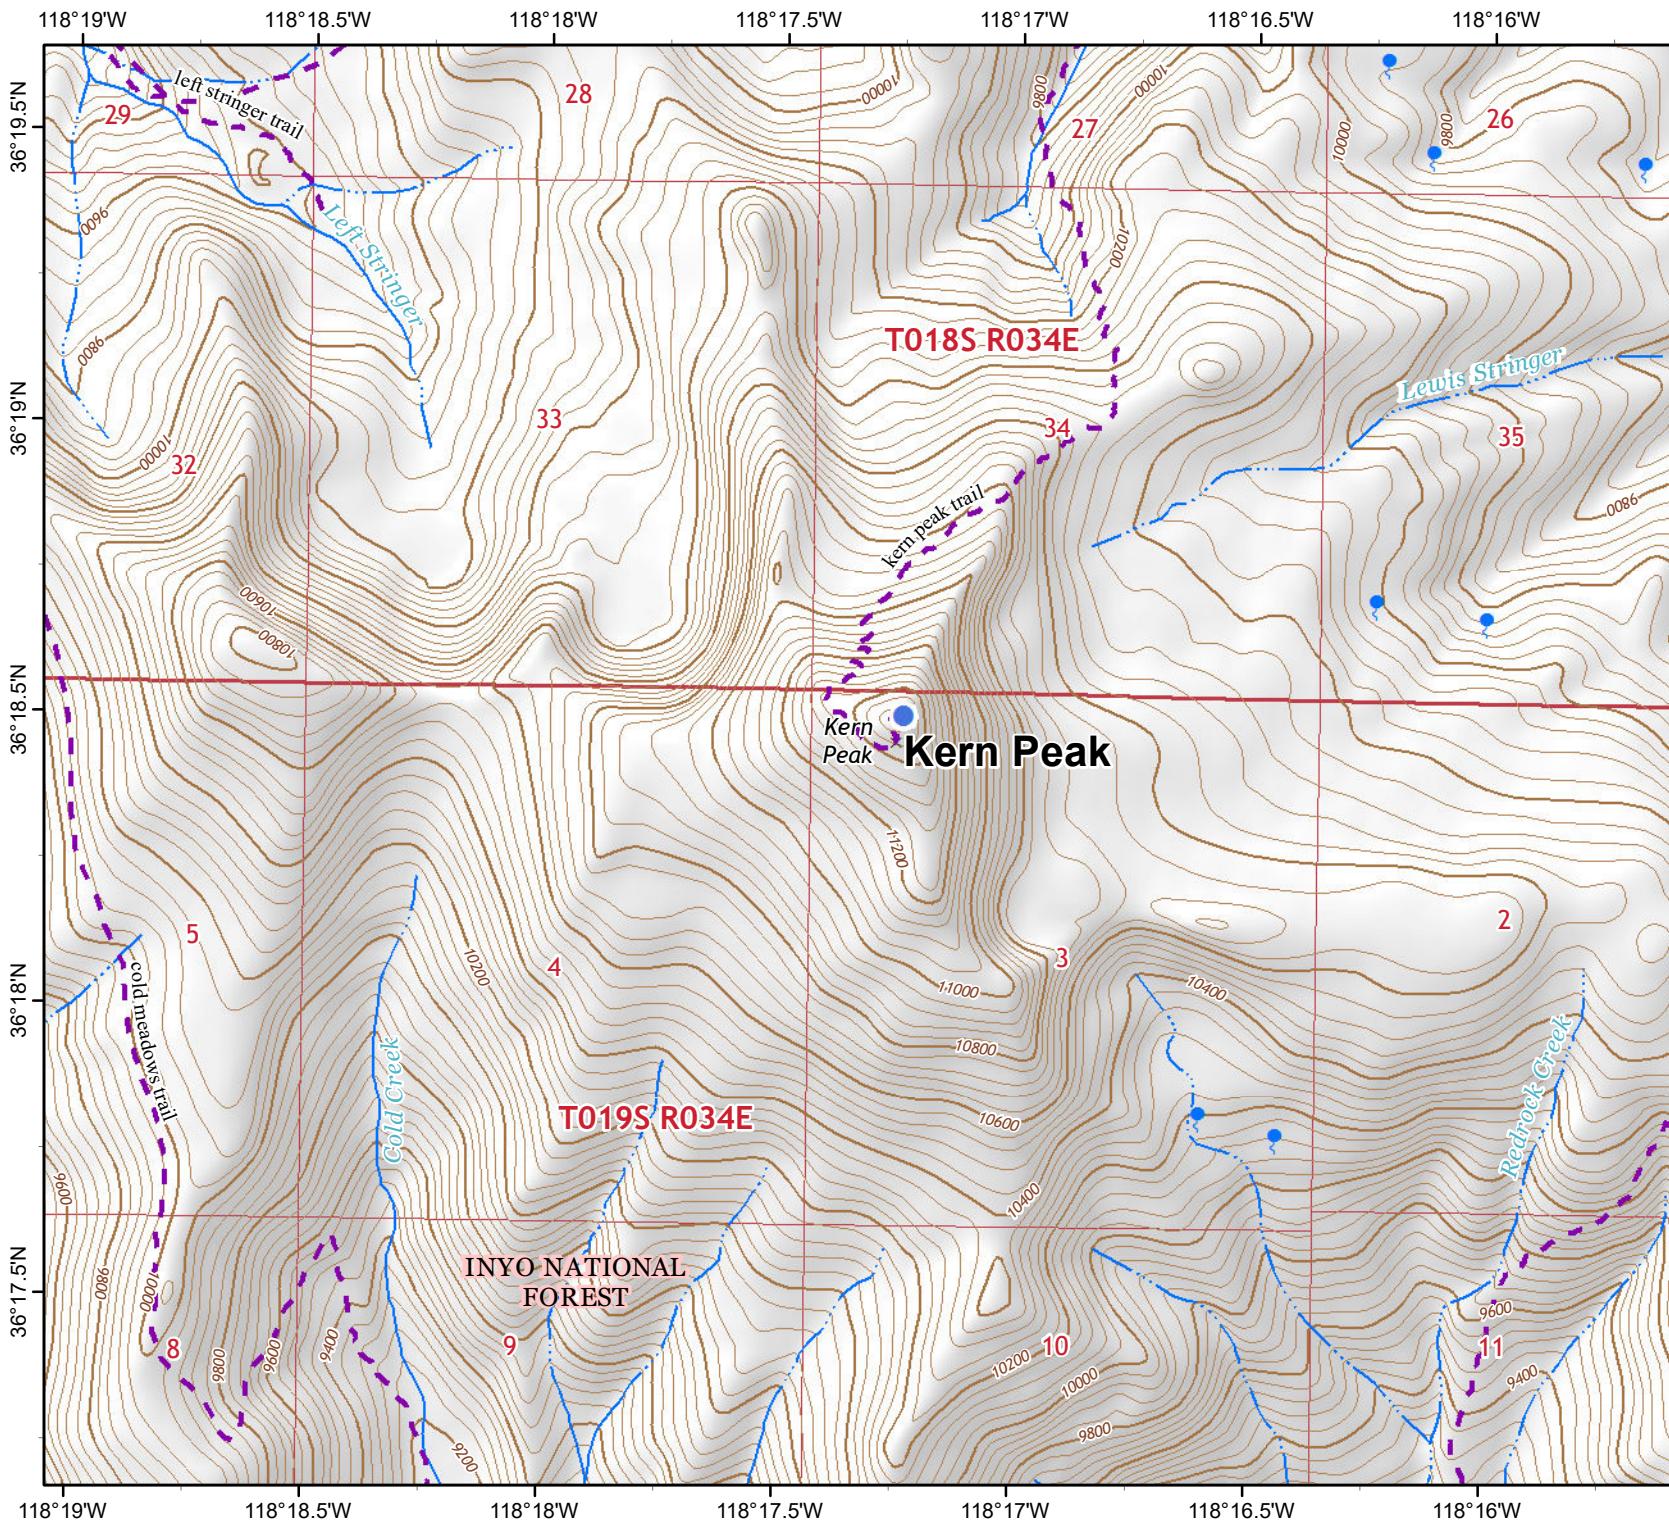

-  Helibase
-  ICP

0 0.1 0.2
Miles

NAD 1983 UTM Zone 11N
Projection: Transverse Mercator
Datum: North American 1983

Jordan Fire
CA-INF-000903

IAP

June 12 2019 0600

approx 556 acres
Jun 11 2019 1723

Legend

- Helispot
- - - Trails
- Wilderness Area

0 0.1 0.2
Miles

NAD 1983 UTM Zone 11N
Projection: Transverse Mercator
Datum: North American 1983

Jordan Fire
CA-INF-000903

IAP

June 12 2019 0600

approx 556 acres
Jun 11 2019 1723

Legend

- Helispot
- - - Trails
- Wilderness Area

0 0.1 0.2
Miles

NAD 1983 UTM Zone 11N
Projection: Transverse Mercator
Datum: North American 1983

Jordan Fire
CA-INF-000903

IAP

June 12 2019 0600

approx 556 acres
Jun 11 2019 1724

Legend

-  Structures
-  Helispot
-  Trails
-  Wilderness Area

DI

0 0.1 0.2
Miles

NAD 1983 UTM Zone 11N
Projection: Transverse Mercator
Datum: North American 1983

118°20'W 118°19.5'W 118°19'W 118°18.5'W 118°18'W 118°17.5'W 118°17'W