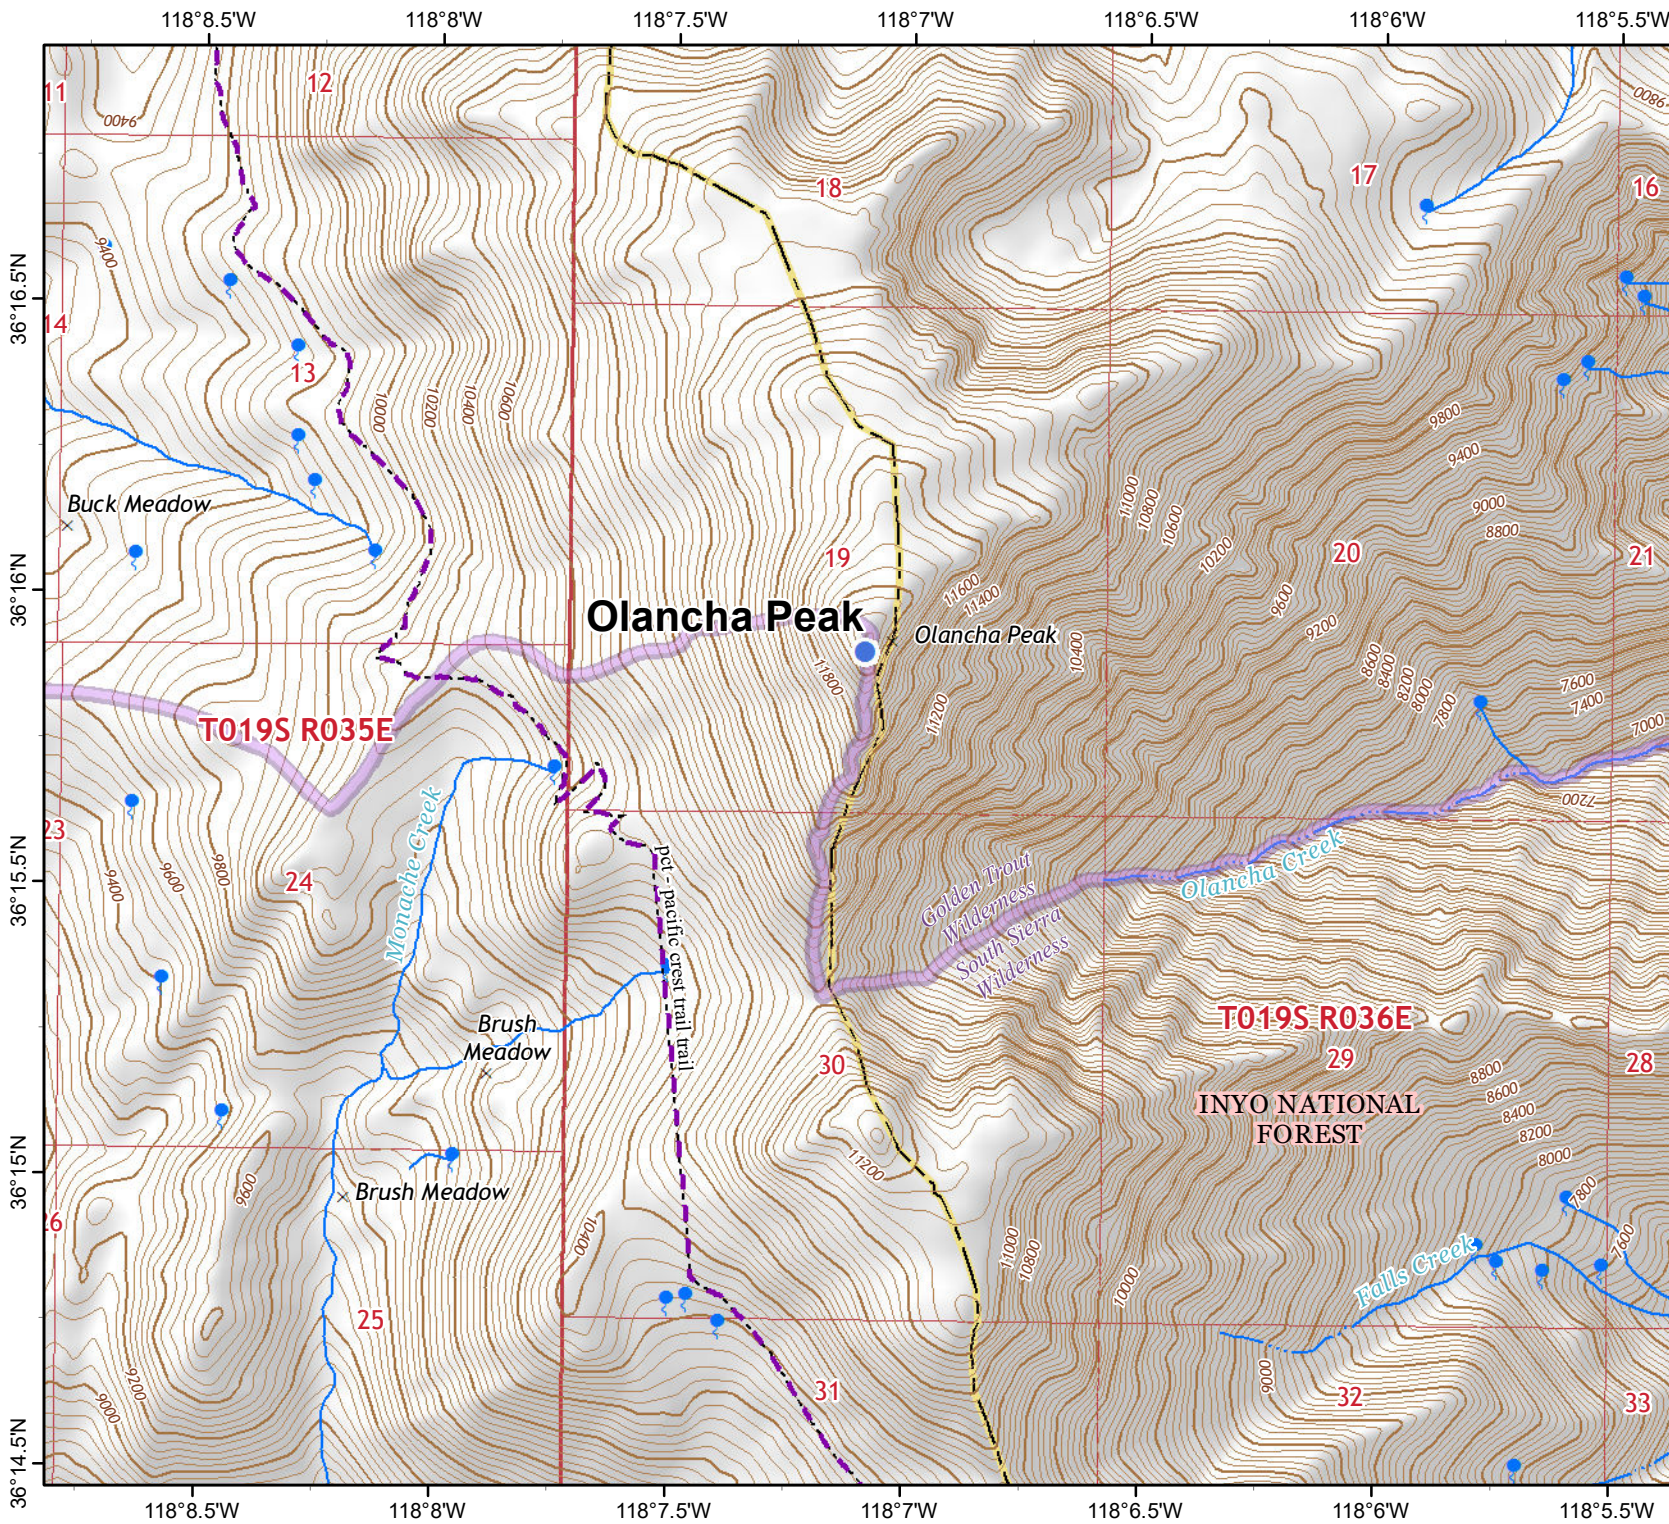

- Helispot
- - - Trails
- Wilderness Area

0 0.1 0.2
Miles

NAD 1983 UTM Zone 11N
Projection: Transverse Mercator
Datum: North American 1983

Jordan Fire
CA-INF-000903

IAP

June 12 2019 0600

approx 556 acres
Jun 11 2019 1723

Legend

- Helispot
- - - Trails
- Wilderness Area

0 0.1 0.2
Miles

NAD 1983 UTM Zone 11N
Projection: Transverse Mercator
Datum: North American 1983

Jordan Fire
CA-INF-000903

IAP

June 12 2019 0600

approx 556 acres
Jun 11 2019 1724

Legend

-  Structures
-  Helispot
-  Trails
-  Wilderness Area

DI

0 0.1 0.2
Miles

NAD 1983 UTM Zone 11N
Projection: Transverse Mercator
Datum: North American 1983

118°20'W 118°19.5'W 118°19'W 118°18.5'W 118°18'W 118°17.5'W 118°17'W

-  Helispot
-  Division Break
-  Uncontrolled Fire Edge
-  Fire Perimeter
-  Trails
-  Wilderness Area

DIV Z

DIV A

0 0.1 0.2
Miles

NAD 1983 UTM Zone 11N
Projection: Transverse Mercator
Datum: North American 1983