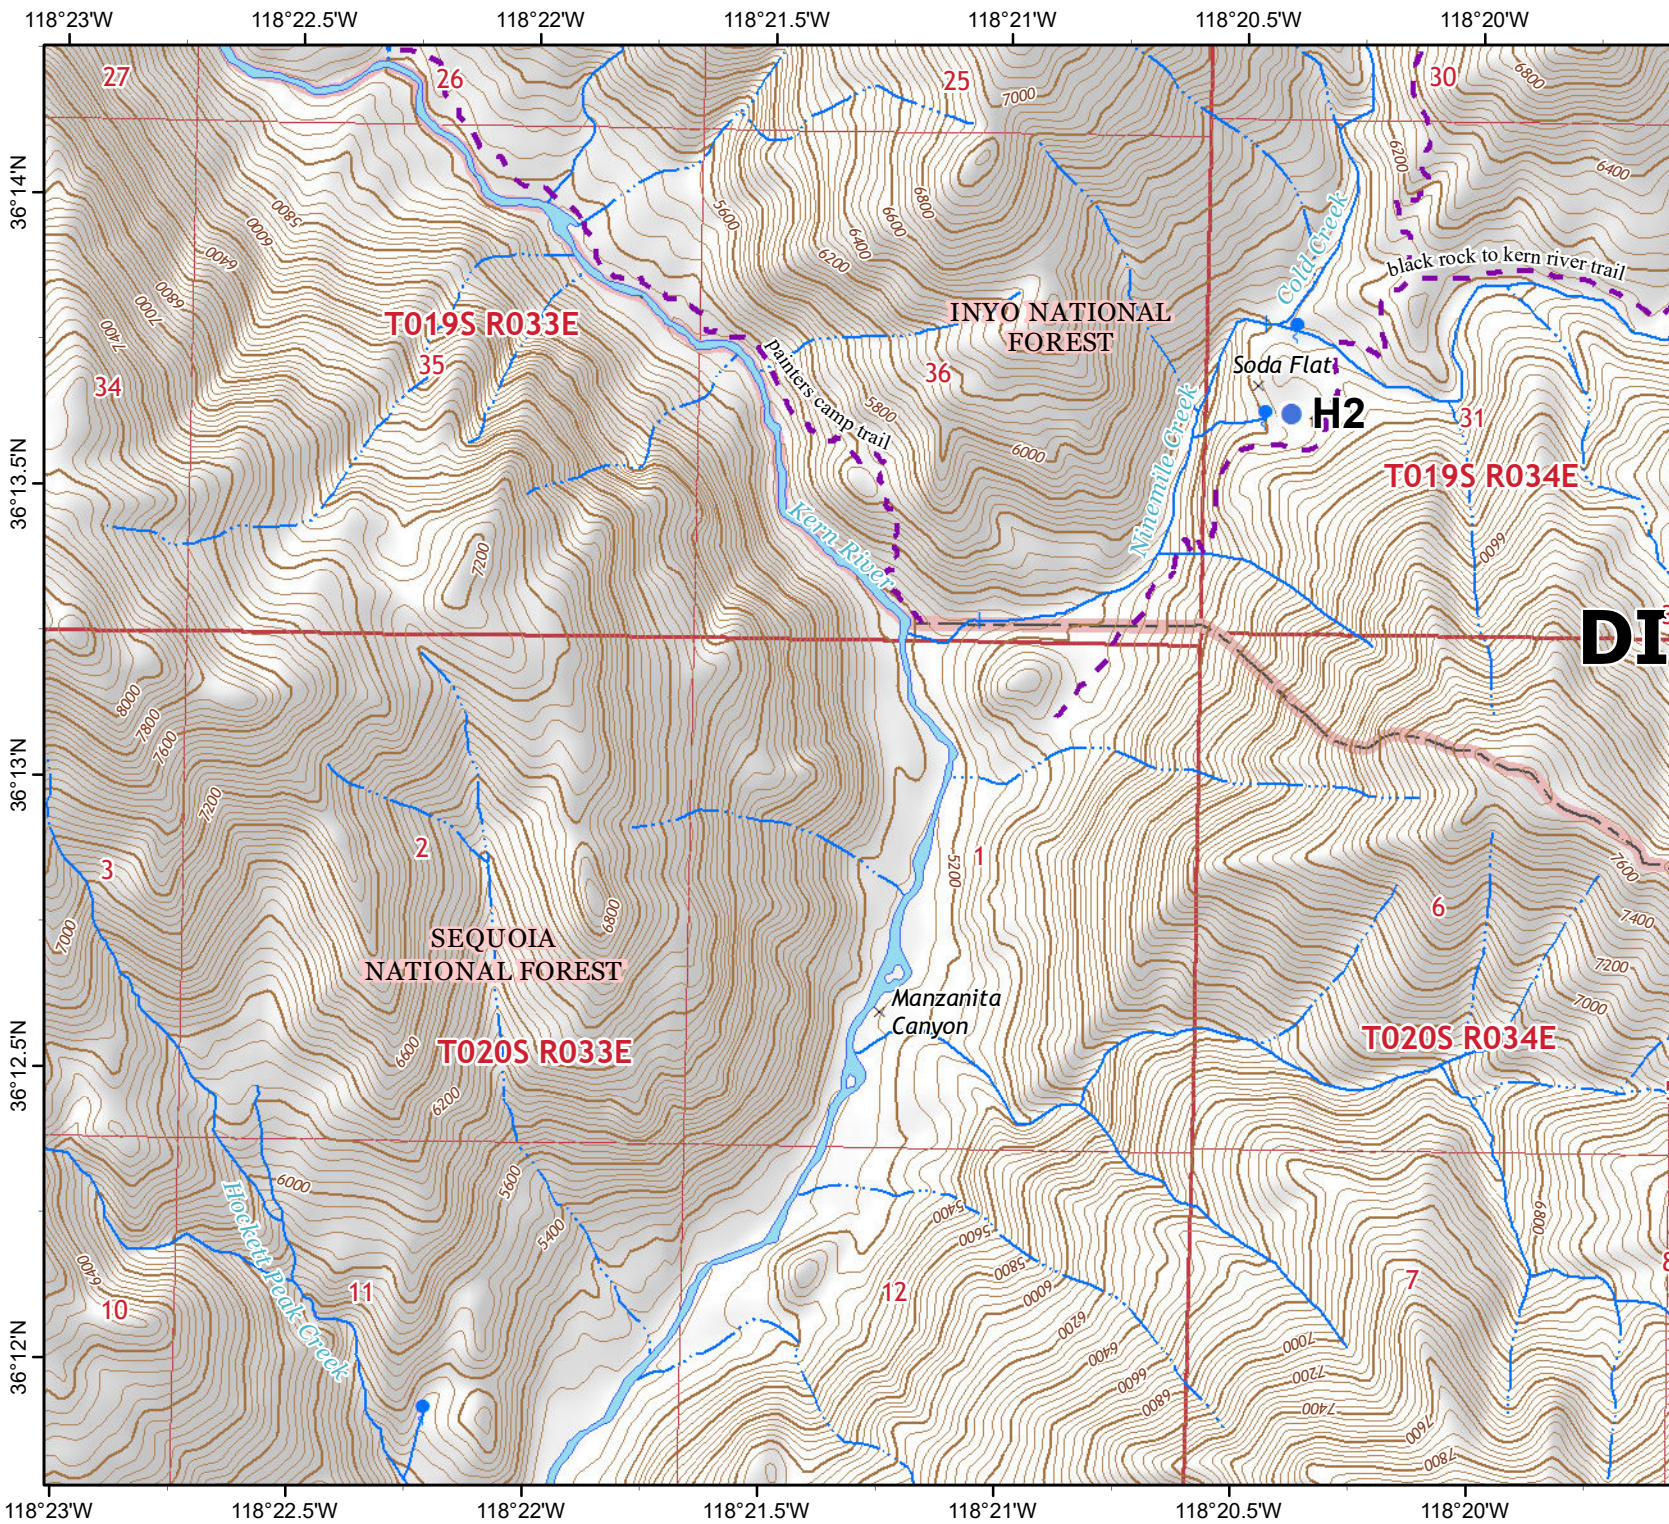

- Helispot
- - - Trails
- Wilderness Area

0 0.1 0.2
Miles

NAD 1983 UTM Zone 11N
Projection: Transverse Mercator
Datum: North American 1983

Jordan Fire
CA-INF-000903

IAP

June 12 2019 0600

approx 556 acres
Jun 11 2019 1723

Legend

- Helispot
- - - Trails
- Wilderness Area

0 0.1 0.2
Miles

NAD 1983 UTM Zone 11N
Projection: Transverse Mercator
Datum: North American 1983

Jordan Fire
CA-INF-000903

IAP

June 12 2019 0600

approx 556 acres
Jun 11 2019 1724

Legend

-  Structures
-  Helispot
-  Trails
-  Wilderness Area

DI

0 0.1 0.2
Miles

NAD 1983 UTM Zone 11N
Projection: Transverse Mercator
Datum: North American 1983

118°20'W 118°19.5'W 118°19'W 118°18.5'W 118°18'W 118°17.5'W 118°17'W

-  Helispot
-  Division Break
-  Uncontrolled Fire Edge
-  Fire Perimeter
-  Trails
-  Wilderness Area

DIV Z

DIV A

0 0.1 0.2
Miles

NAD 1983 UTM Zone 11N
Projection: Transverse Mercator
Datum: North American 1983