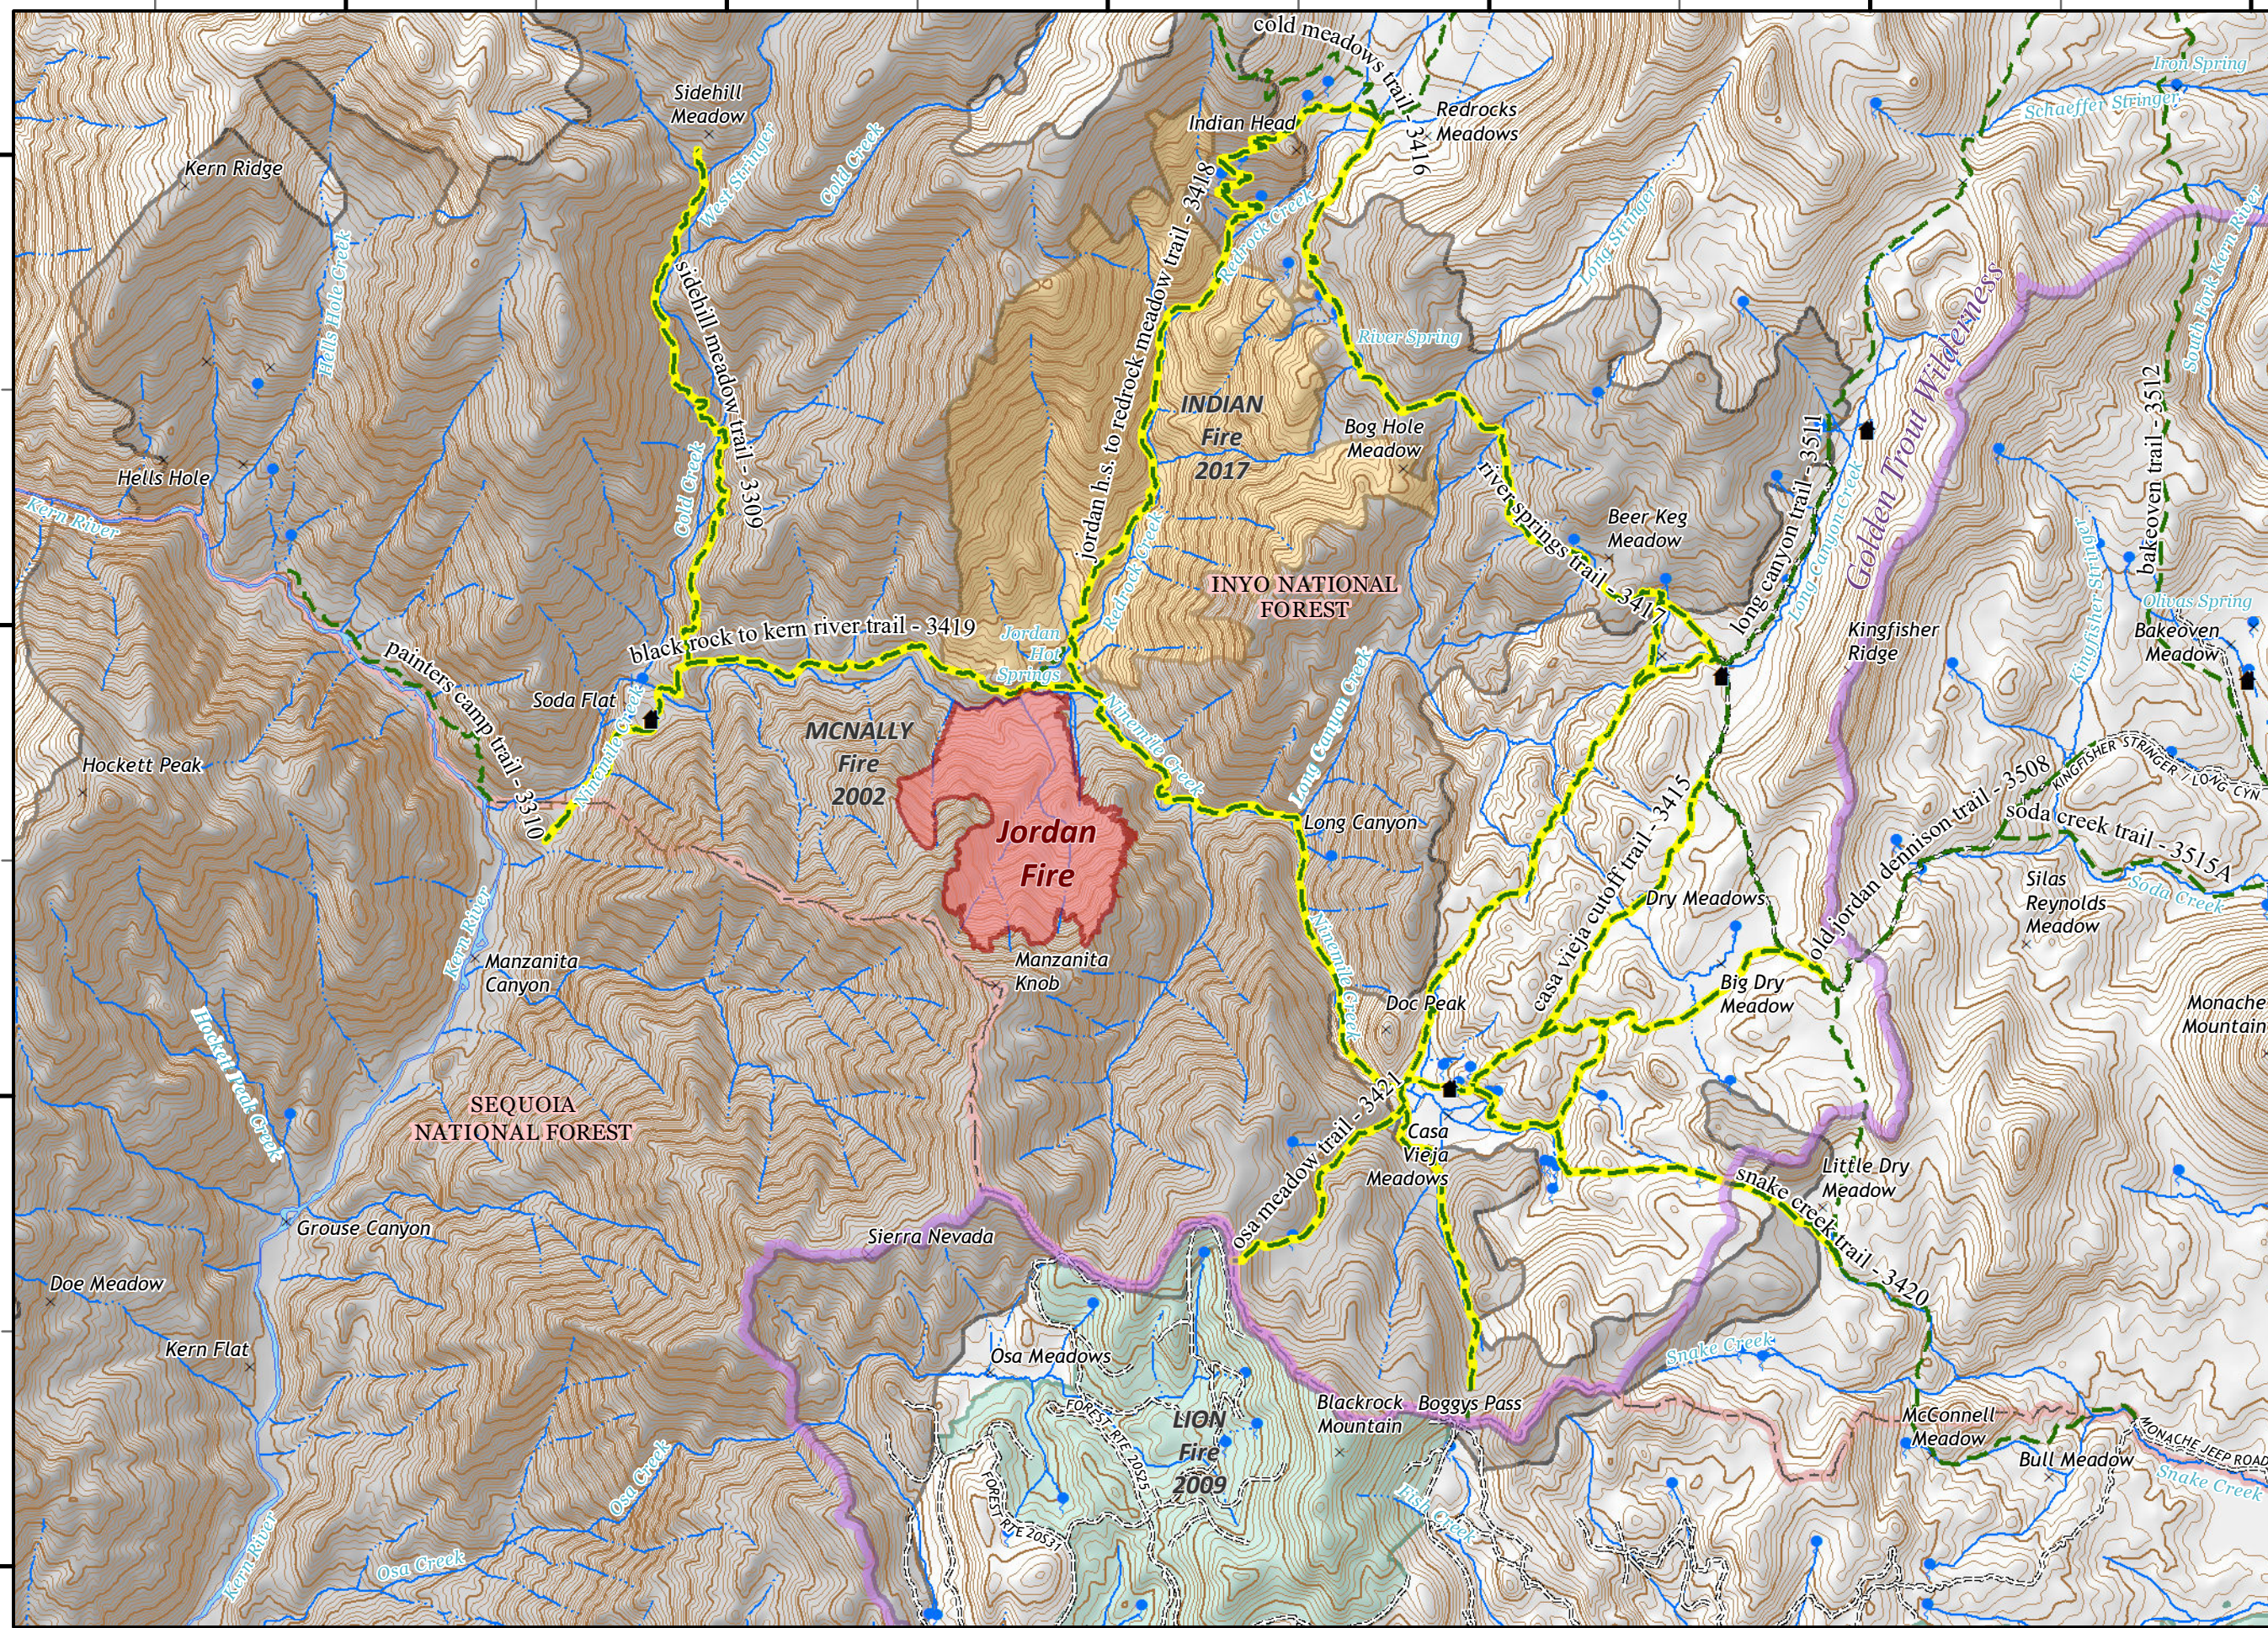

118°22'W 118°20'W 118°18'W 118°16'W 118°14'W 118°12'W

36°16'N
36°14'N
36°12'N
36°10'N

Jordan Fire

CA-INF-000903
Inyo National Forest

Public Information Map

June 16, 2019

Trail Closure:
Forest Order No.05-04-50-19-07

Additional information:

Legend

-  Fire Perimeter
-  Wilderness
-  Trails
-  Structures
-  Trail Closure

118°22'W 118°20'W 118°18'W 118°16'W 118°14'W 118°12'W