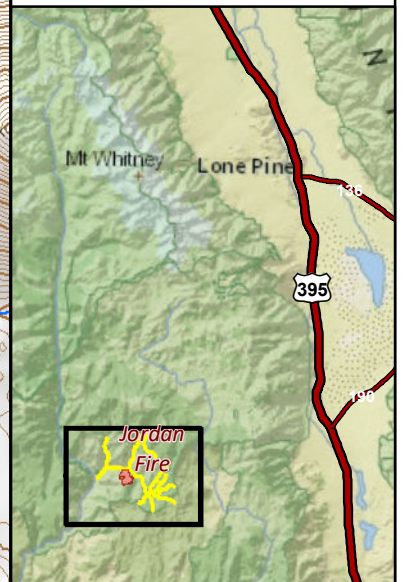

118°22'W 118°20'W 118°18'W 118°16'W 118°14'W 118°12'W

36°16'N
36°14'N
36°12'N
36°10'N

Jordan Fire

CA-INF-000903
Inyo National Forest

Public Information Map

June 16, 2019

Trail Closure:
Forest Order No.05-04-50-19-07

Additional information:

Legend

-  Fire Perimeter
-  Wilderness
-  Trails
-  Structures
-  Trail Closure

118°22'W 118°20'W 118°18'W 118°16'W 118°14'W 118°12'W