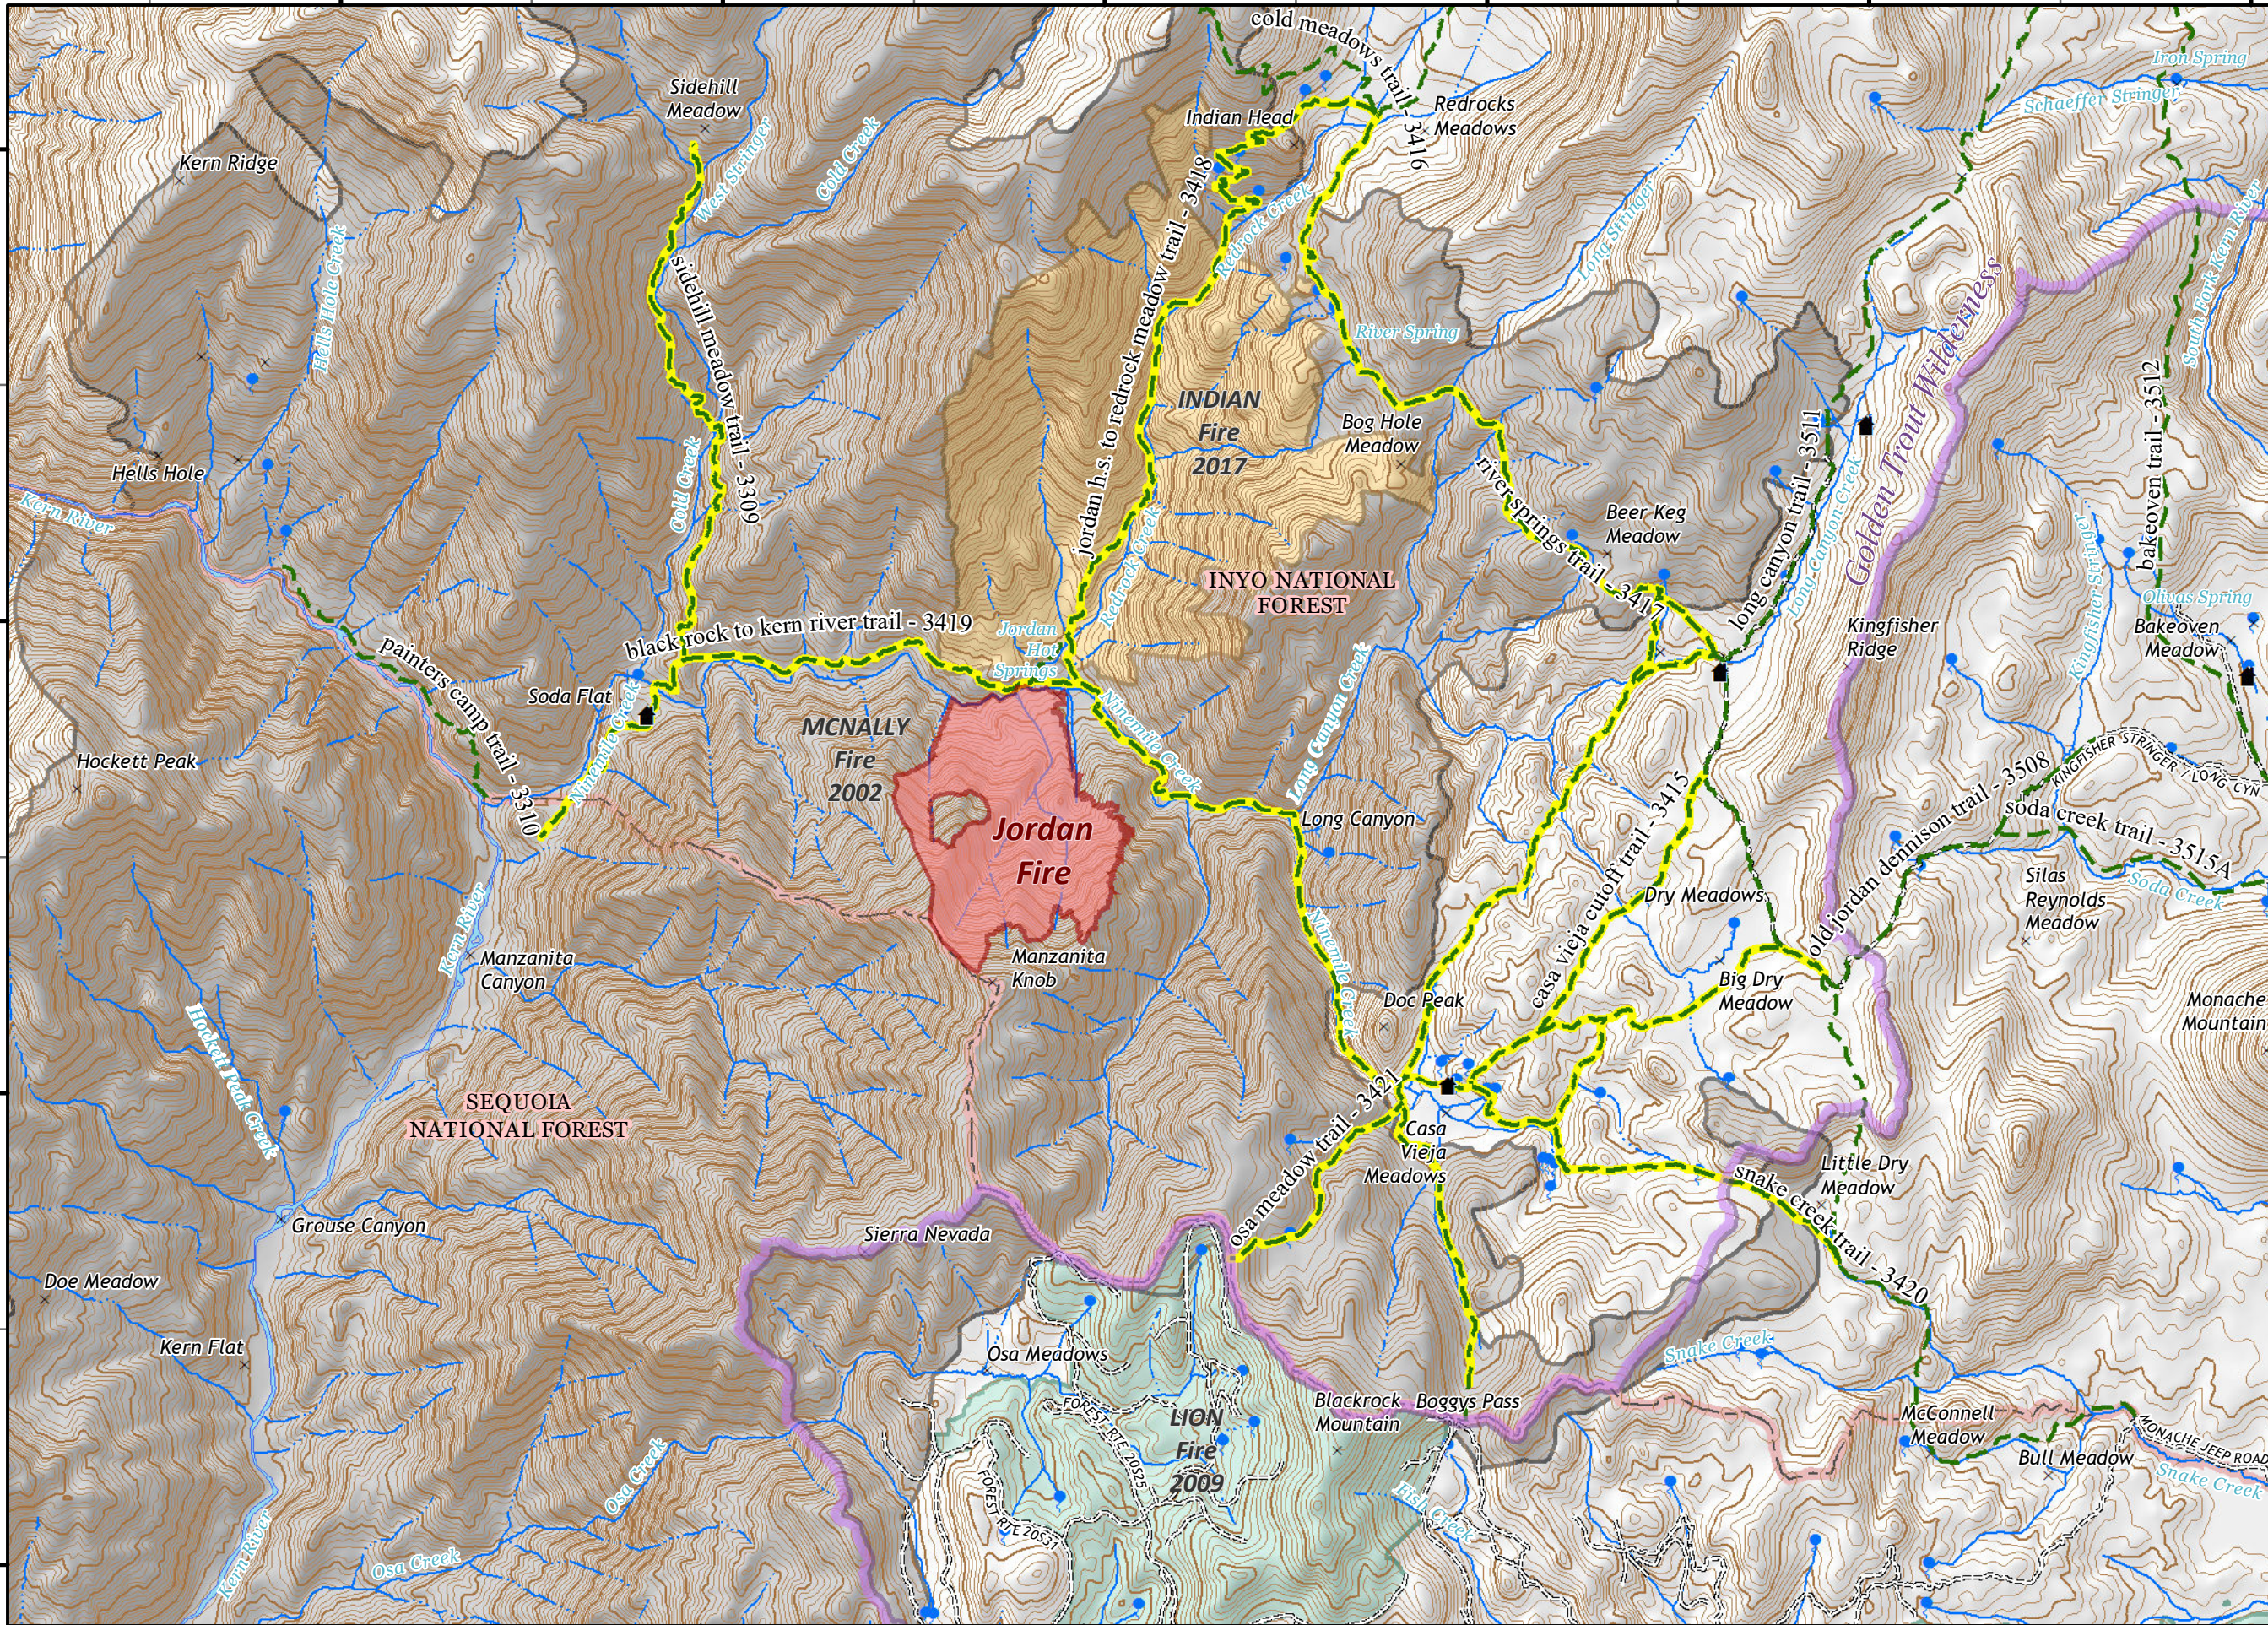

118°22'W 118°20'W 118°18'W 118°16'W 118°14'W 118°12'W

36°16'N

36°14'N

36°12'N

36°10'N

Jordan Fire

CA-INF-000903
Inyo National Forest

Public Information Map

June 17, 2019

Trail Closure:
Forest Order No.05-04-50-19-07

Additional information:

Legend

-  Fire Perimeter
-  Wilderness
-  Trails
-  Structures
-  Trail Closure

118°22'W 118°20'W 118°18'W 118°16'W 118°14'W 118°12'W