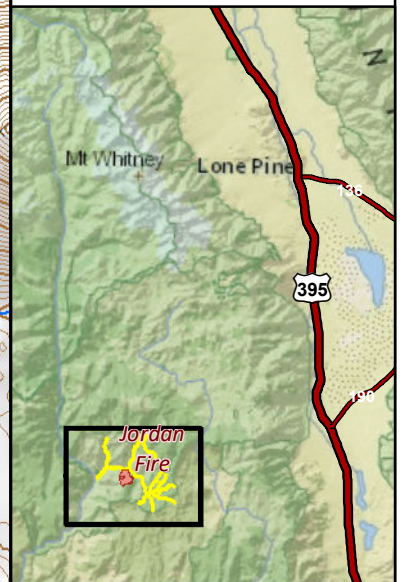

118°22'W 118°20'W 118°18'W 118°16'W 118°14'W 118°12'W

36°16'N

36°14'N

36°12'N

36°10'N

Jordan Fire

CA-INF-000903
Inyo National Forest

Public Information Map

June 17, 2019

Trail Closure:
Forest Order No.05-04-50-19-07

Additional information:

Legend

-  Fire Perimeter
-  Wilderness
-  Trails
-  Structures
-  Trail Closure

118°22'W 118°20'W 118°18'W 118°16'W 118°14'W 118°12'W