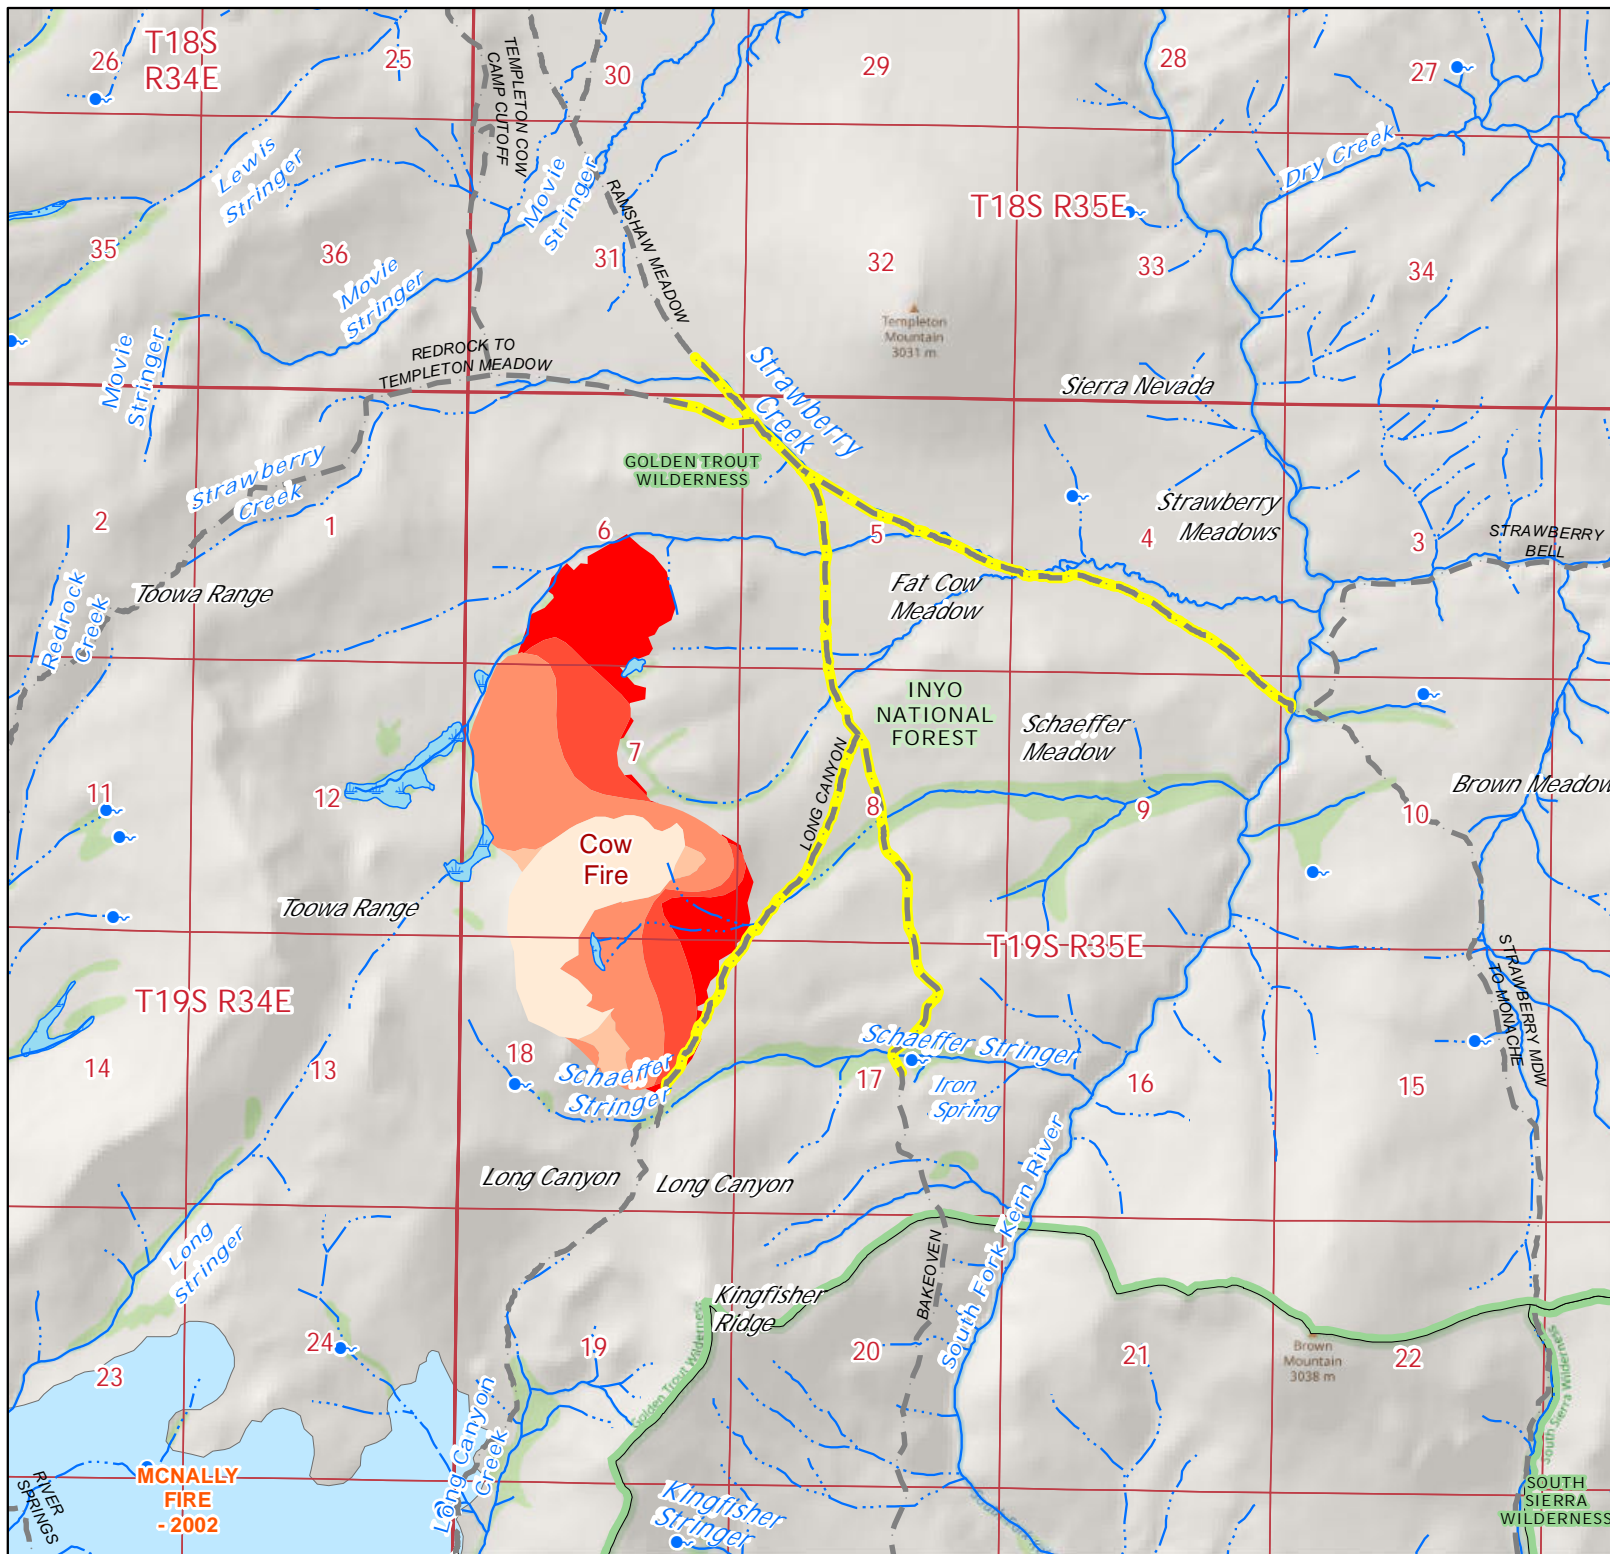

Cow Fire Progression Map

CA-INF-1435

08/27/2019

Appx 789 ac at
08/26/2019 @ 2140

Legend

- Trails
- Trail Closures
- Fire History

Date	Growth Acres	Total Acres
08/26/2019	177	789
08/25/2019	133	612
08/24/2019	276	479
08/22/2019	24	203
08/20/2019	179	179

STRAWBERRY MEADOW FOR MOUNTAIN

Schaeffer Stringer

Iron Spring

Long Canyon

Long Canyon

Kingfisher Ridge

BAKEOVEN

South Fork Kern River

Brown Mountain 3038 m

SOUTH SIERRA WILDERNESS

RIVER SPRINGS

Lewis Stringer

Movie Stringer

Movie Stringer

Strawberry Creek

Dry Creek

Strawberry Creek

Toowa Range

Toowa Range

Long Stringer

Long Canyon Creek

Kingfisher Stringer