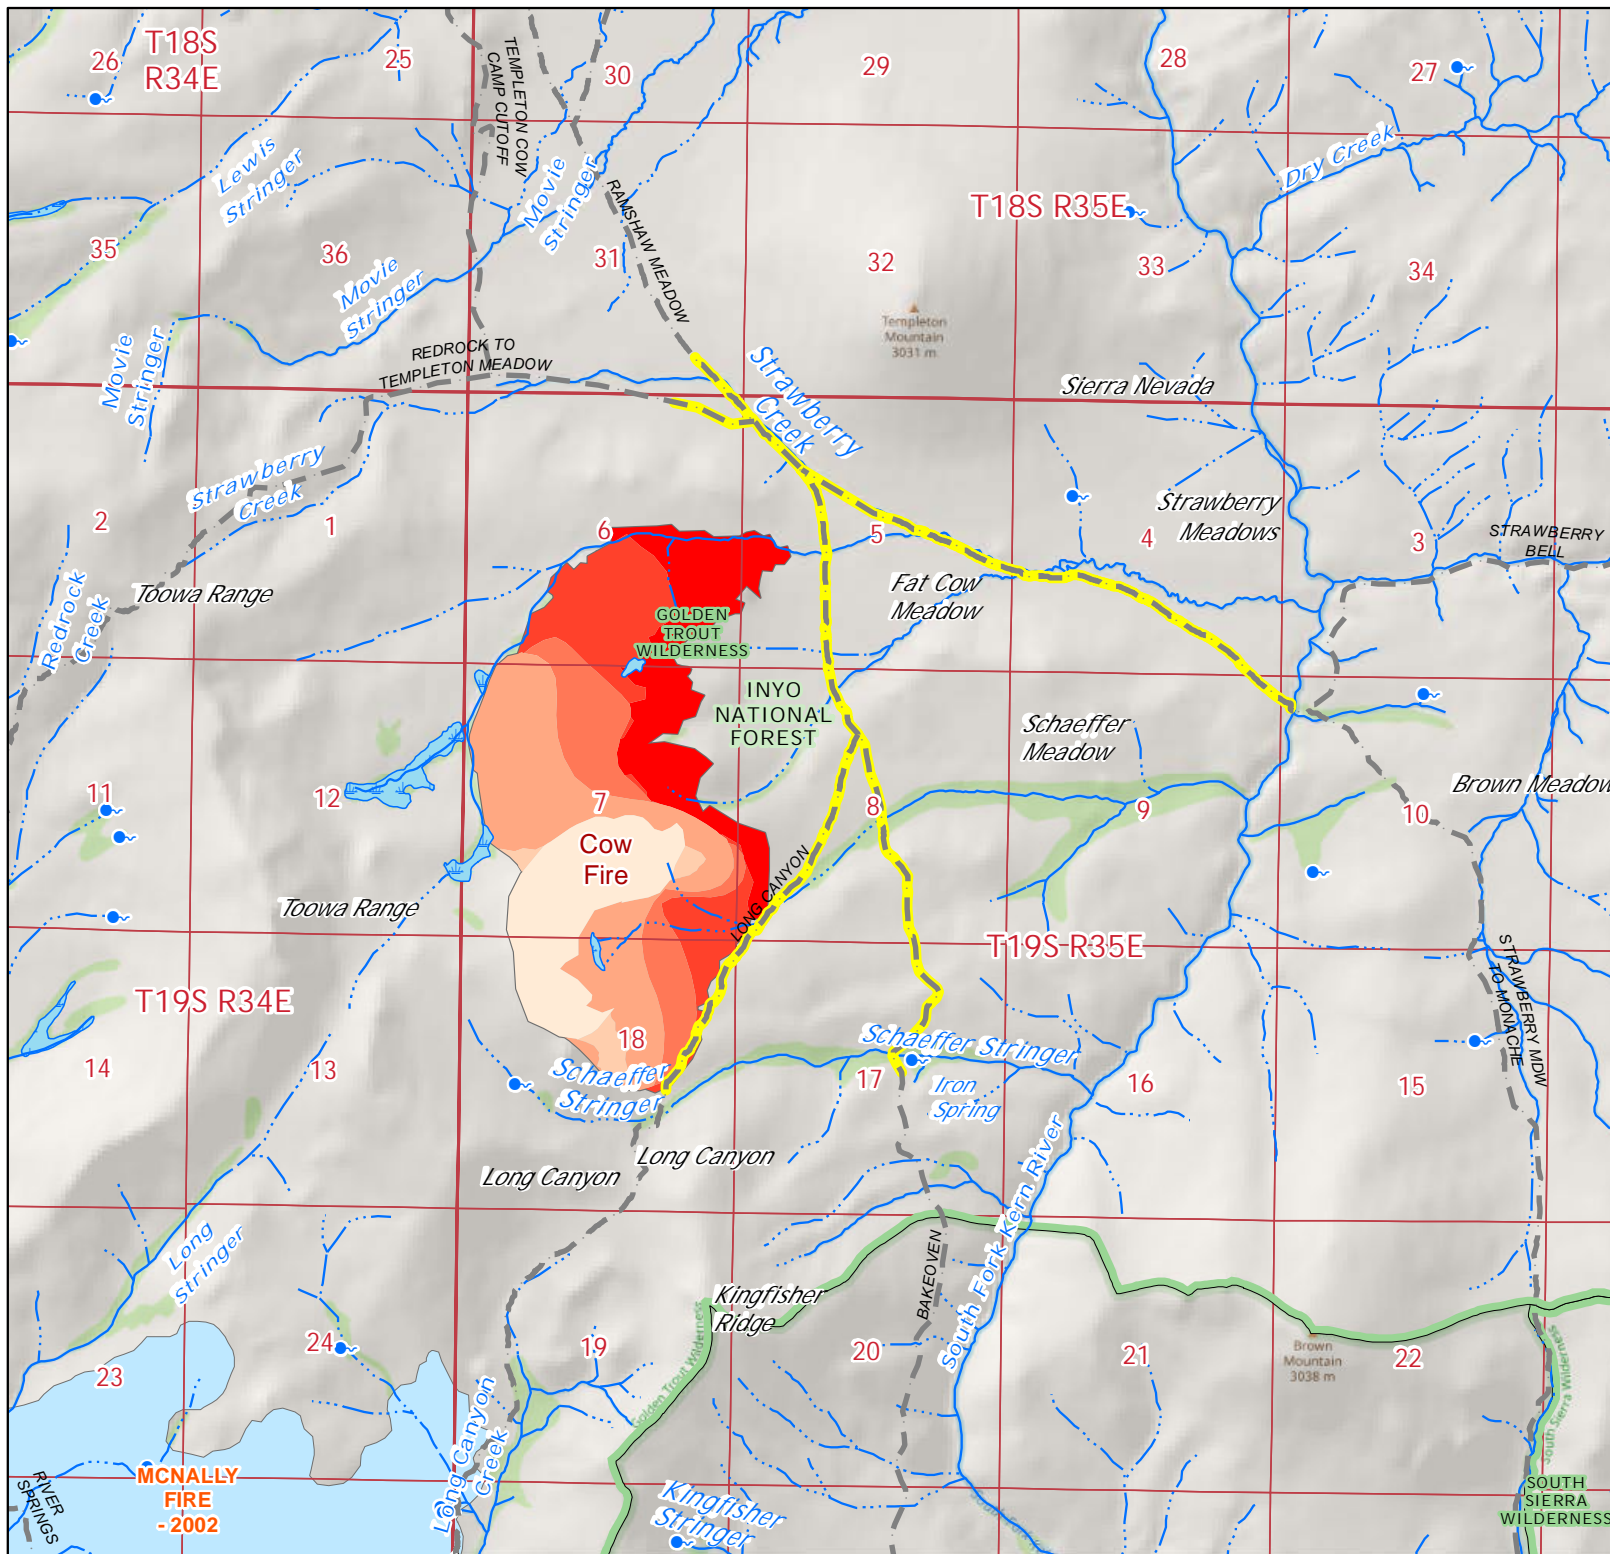

Cow Fire Progression Map

CA-INF-1435

08/29/2019

Appx 983 ac at
08/28/2019 @ 2220

Legend

- Trails
- Trail Closures
- Fire History

Date	Growth Acres	Total Acres
08/28/2019	194	983
08/26/2019	177	789
08/25/2019	133	612
08/24/2019	276	479
08/22/2019	24	203
08/20/2019	179	179

T18S R34E

T18S R35E

T19S R34E

T19S R35E

MCNALLY FIRE -2002

Cow Fire

GOLDEN TROUT WILDERNESS

INYO NATIONAL FOREST

SOUTH SIERRA WILDERNESS