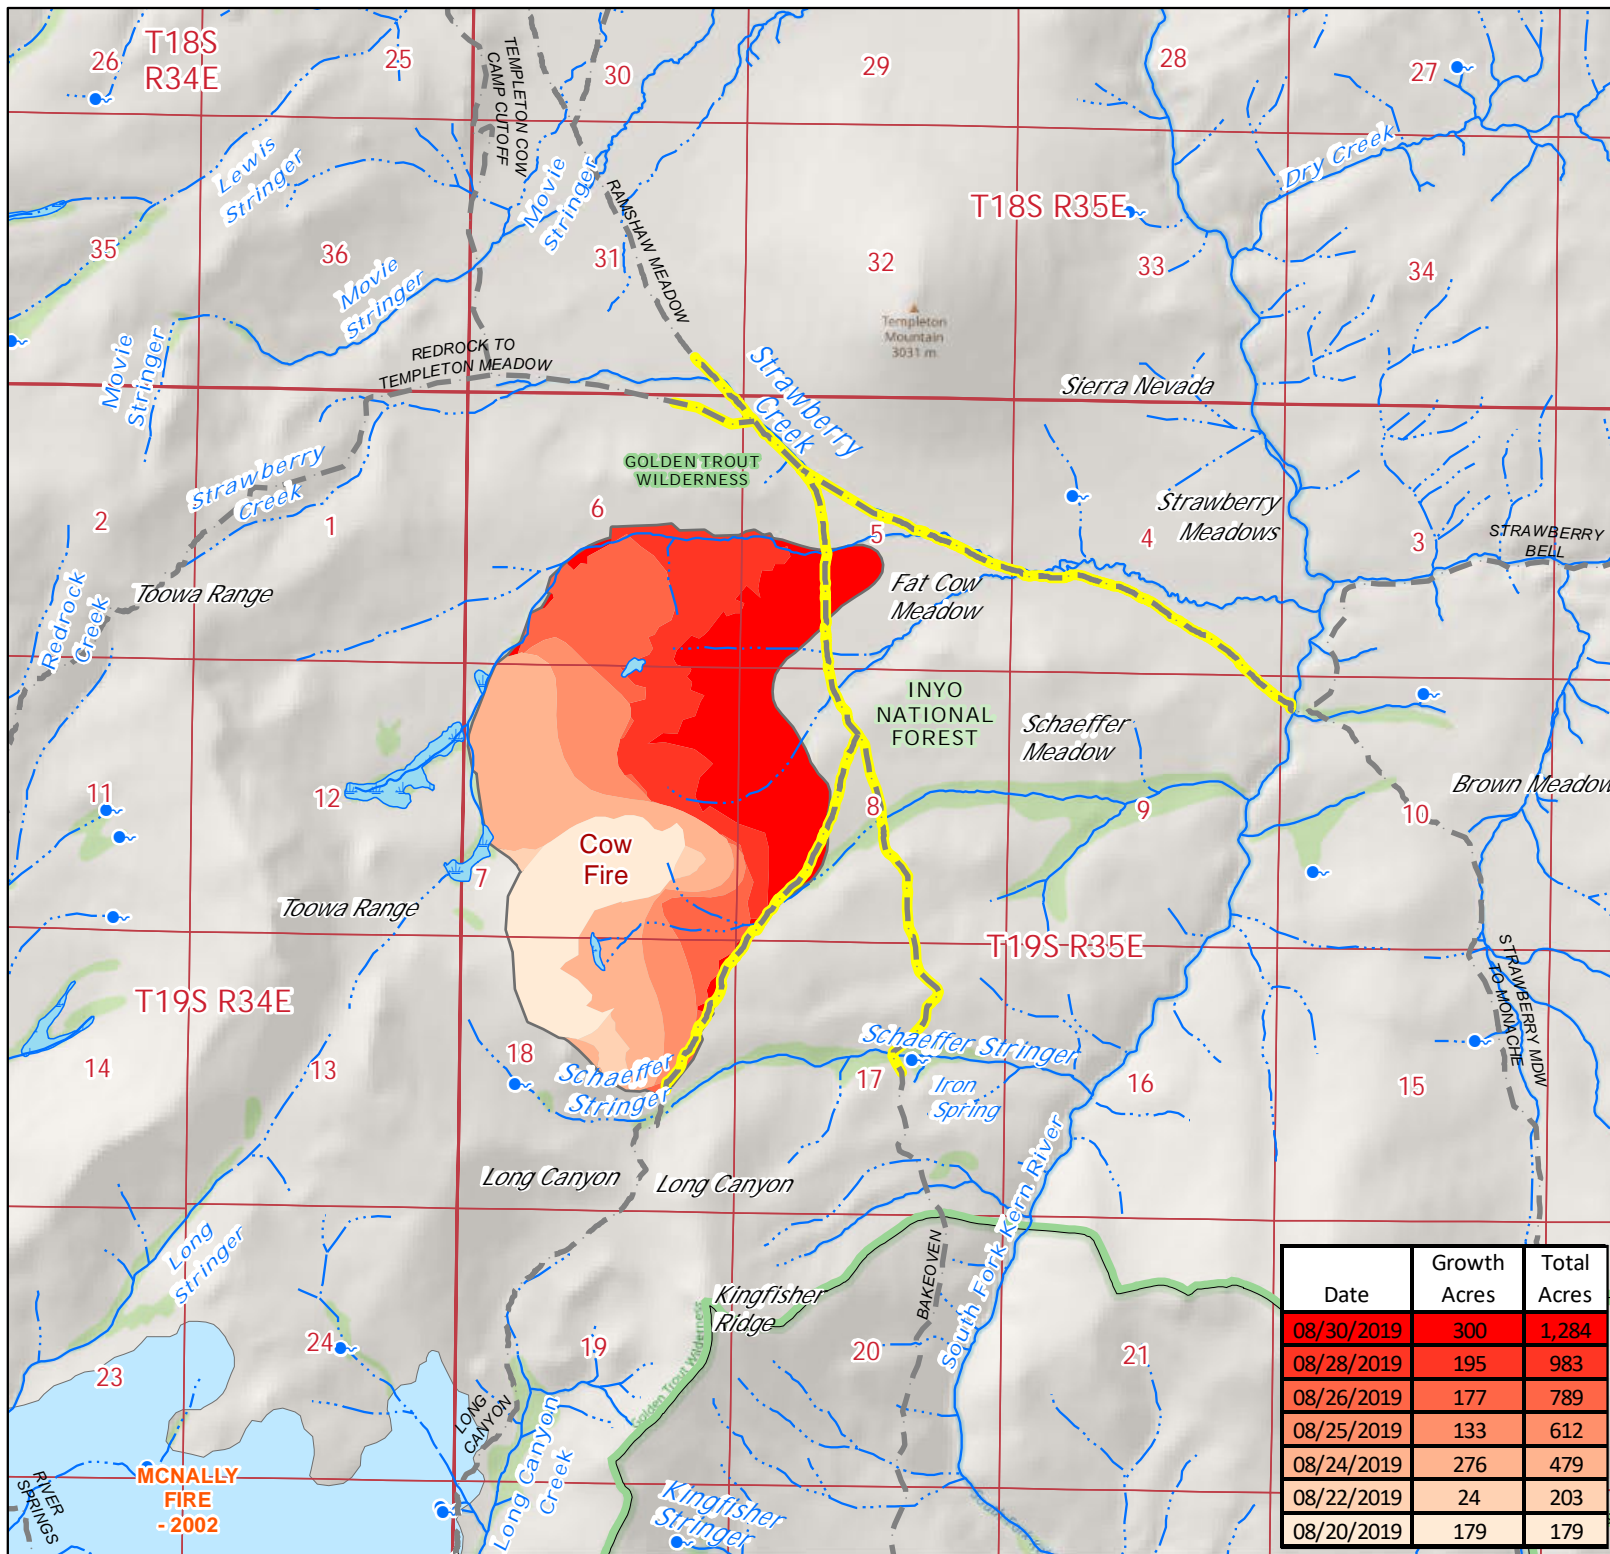

Cow Fire Progression Map

CA-INF-1435

08/31/2019

Appx 1,284 ac at
08/30/2019 @ 1600

Date	Growth Acres	Total Acres
08/30/2019	300	1,284
08/28/2019	195	983
08/26/2019	177	789
08/25/2019	133	612
08/24/2019	276	479
08/22/2019	24	203
08/20/2019	179	179

Legend

- Trails
- Trail Closures
- Fire History