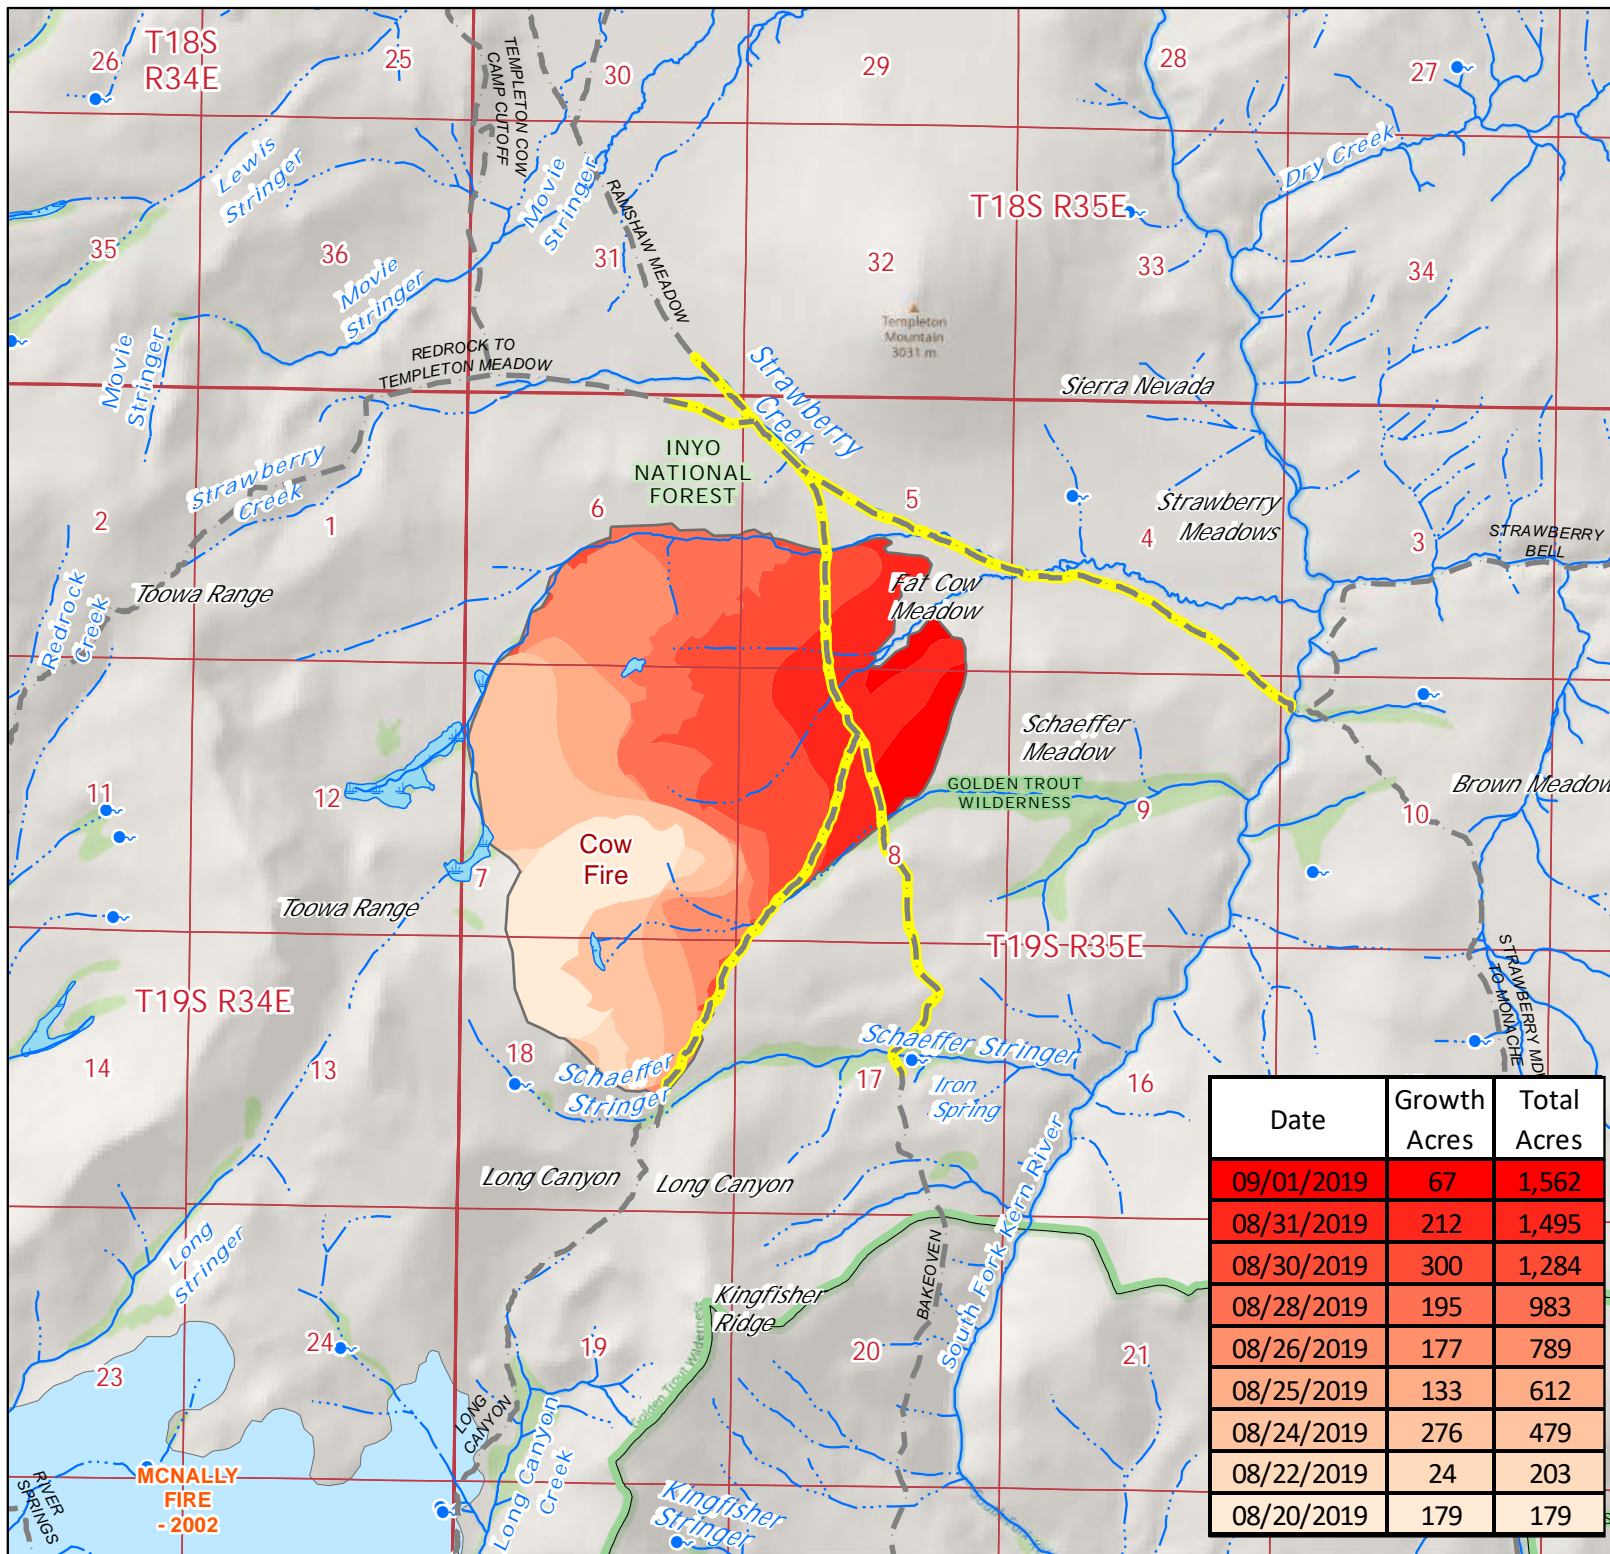

# Cow Fire Progression Map

## CA-INF-1435

09/02/2019

Appx 1,562 ac at  
09/01/2019 @ 1600

Date	Growth Acres	Total Acres
09/01/2019	67	1,562
08/31/2019	212	1,495
08/30/2019	300	1,284
08/28/2019	195	983
08/26/2019	177	789
08/25/2019	133	612
08/24/2019	276	479
08/22/2019	24	203
08/20/2019	179	179

### Legend

- Trails
- Trail Closures
- Fire History