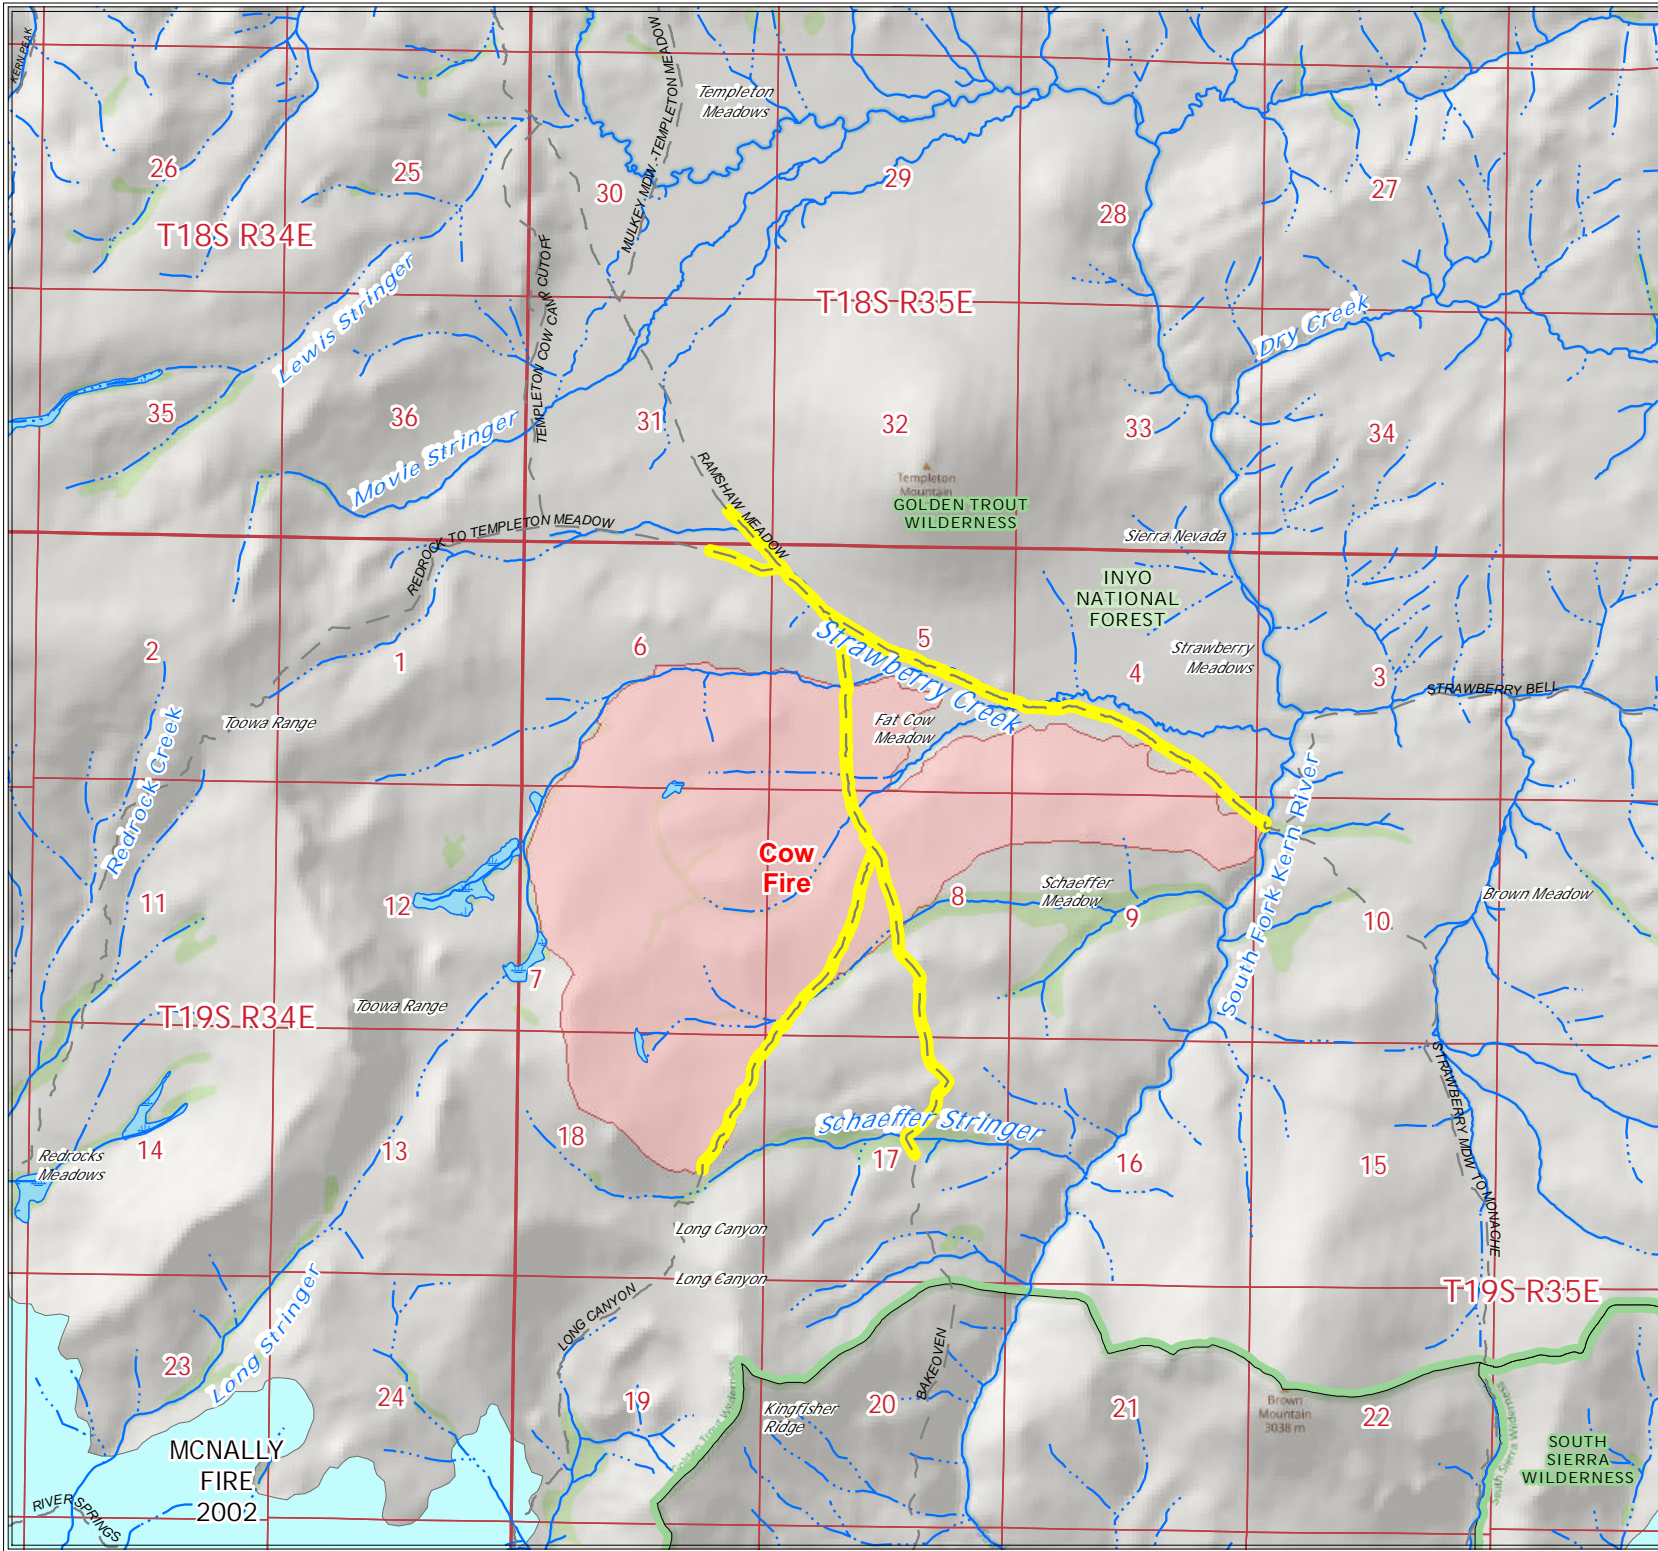

# Cow Fire Fire History Map CA-INF-1435

09/03/2019

Appx 1,875 ac at  
09/02/2019 @ 1530

0 0.25 0.5 Miles

## Area of Interest

## Legend

- - Trails
- Trail Closures
- Fire History
- Wildfire Daily Fire Perimeter

T18S R34E

T18S-R35E

T19S.R34E

T19S-R35E

MCNALLY  
FIRE  
2002

**Cow  
Fire**

INYO  
NATIONAL  
FOREST

SOUTH  
SIERRA  
WILDERNESS

Templeton  
Mountain  
GOLDEN TROUT  
WILDERNESS

Brown  
Mountain  
3038 m