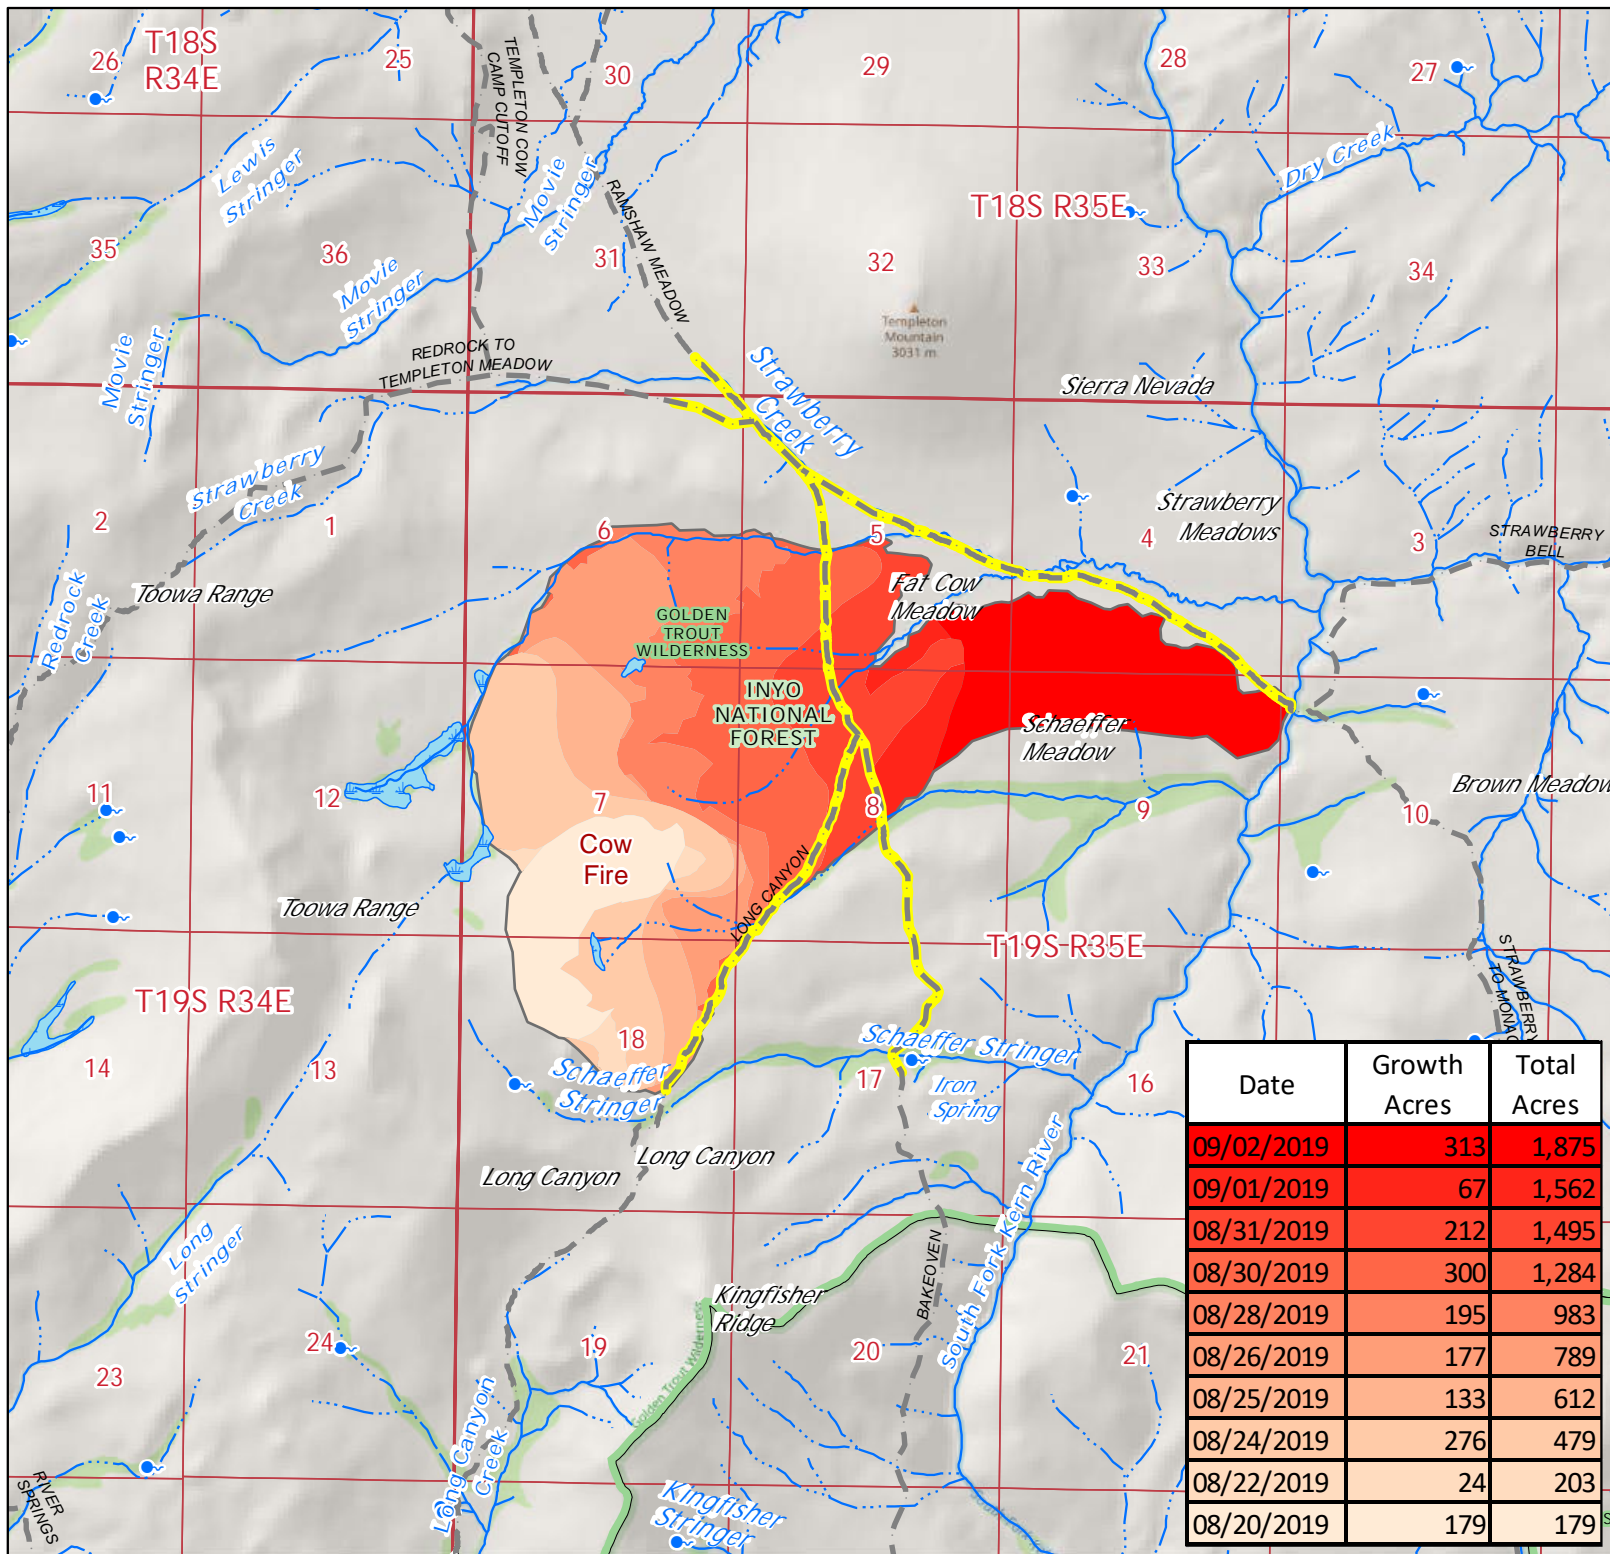

# Cow Fire Progression Map

## CA-INF-1435

09/03/2019

Appx 1,875 ac at  
09/02/2019 @ 1530

Date	Growth Acres	Total Acres
09/02/2019	313	1,875
09/01/2019	67	1,562
08/31/2019	212	1,495
08/30/2019	300	1,284
08/28/2019	195	983
08/26/2019	177	789
08/25/2019	133	612
08/24/2019	276	479
08/22/2019	24	203
08/20/2019	179	179

### Legend

- Trails
- Trail Closures
- Fire History